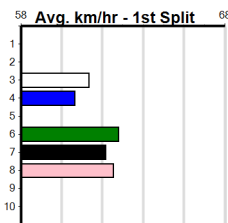

Distance: 515m, Race Type: Maiden Heat, Total Prizemoney: $2,860
1st: $1,900, 2nd: $590, 3rd: $295, 4th: $75

2

7:15PM

(VIC time)

Watchdog Tips:

0 0 0 0

Bet:

Form Box Weight Dist Track Date Time BON Margin 1st/2nd (Time) PIR Checked Comment W/R Split 1 S/P Grade

1 PAW EARNEST (NSW)[M]
RF D Dec-22 BERNARDO HADARAH BALE
Trainer: Mark Delbridge (Balliang)
Owner(s): B Wheeler

Winning Boxes

1	2	3	4	5	6	7	8
Prize							$0
Best							FSH
Starts							0-0-0-0
Trk/Dst							0-0-0-0
APM							$0

2 PAW PETROV (NSW)[M]
BK D Nov-22 FERAL FRANKY DYNA WINTER
Trainer: Mark Delbridge (Balliang)
Owner(s): B Wheeler

Winning Boxes

1	2	3	4	5	6	7	8
Prize							$0
Best							FSH
Starts							0-0-0-0
Trk/Dst							0-0-0-0
APM							$0

3 ARCHER SWEET [M]
F D May-22 FLYING RICCIARDO I'M POPPY
Trainer: Danielle Smith (Lara)

3rd	7	33.0	400	GEL	R2	21-Jun-24	23.14	22.41	4.00	LOSPNEY WIZARD (22.88)	S/73	.	.	.	8.90	$5.60	M
3rd	(6)	33.1	460	GEL	R3	05-Jul-24	26.48	25.54	4.50	LWARREGO STORM (26.18)	M/423	.	.	.	6.75	$5.40	M
2nd	(7)	32.9	425	BEN	R4	12-Jul-24	24.53	23.86	2.25	LDYNAMITE DOUG (24.38)	M/432	.	.	.	6.81	$3.60	MH
4th	(5)	32.8	425	BEN	R2	19-Jul-24	24.48	23.78	4.25	LDYNAMITE DOUG (24.19)	S/565	.	.	.	6.86	$23.50	MF

Winning Boxes

1	2	3	4	5	6	7	8
Prize							$1,375.00
Best							FSH
Starts							7-0-1-3
Trk/Dst							0-0-0-0
APM							$1271

4 PAW ZENTRA (NSW)[M]
BK D Jul-22 CHRISTO BALE DYNA GERTIE
Trainer: Mark Delbridge (Balliang)

3rd	8	36.9	425	BEN	R2	24-May-24	24.61	23.90	1.25	LSILENT BEAST (24.53)	S/443	.	.	.	6.87	$3.00	M
4th	(3)	36.9	525	MEP	R2	29-May-24	31.43	29.92	13.00	LPAW DIMETRA (30.52)	S/5554	.	.	.	5.34	$4.80	M
3rd	(7)	37.1	525	MEP	R2	05-Jun-24	30.52	30.00	5.50	LANGEL ABOVE (30.14)	S/4322	.	.	.	5.31	$8.60	M
3rd	(2)	37.0	525	MEP	R1	12-Jun-24	31.14	29.89	3.75	LSIR BILLY BOY (30.89)	M/5553	.	.	.	5.41	$4.80	M

Winning Boxes

1	2	3	4	5	6	7	8
Prize							$1,000.00
Best							FSH
Starts							6-0-0-3
Trk/Dst							0-0-0-0
APM							$733

5 *** VACANT BOX ***
Trainer:
Owner(s):

Winning Boxes

1	2	3	4	5	6	7	8
Prize							
Best							
Starts							
Trk/Dst							
APM							

6 CANYA STRIKER (NSW)[M]
BK D Oct-22 SHIMA SHINE JOYFUL
Trainer: Jessica Hopkins (Junction Village)

5th	3	33.8	460	WGL	R1	14-May-24	26.64	25.86	6.50	TELL ME NOW (26.19)	M/555	.	.	.	6.83	$2.50	M
6th	(6)	32.9	525	MEP	R1	10-Jul-24	30.87	30.00	3.5	LAPPET (30.63)	Q/2555	.	.	.	5.22	$5.90	M
2nd	(1)	32.9	515	SAP	R1	15-Jul-24	30.11	29.45	0.10	LVISTA YTTRIUM (30.10)	Q/2222	.	.	.	5.34	$2.80	M
3rd	(4)	33.1	595	SAP	R2	22-Jul-24	34.92	34.51	2.00	LPAW HELION (34.79)	M/2222	.	.	.	9.57	$2.00	RW

Winning Boxes

1	2	3	4	5	6	7	8
Prize							$2,120.00
Best							NBT
Starts							6-0-3-1
Trk/Dst							1-0-1-0
APM							$1672

7 GALLOPING RED [M]
RF D Sep-22 BERNARDO IN ORBIT
Trainer: Robert Conway (Bunyip)

6th	2	29.1	395	TRA	R1	21-Jun-24	23.20	22.01	6.00	LOUT OF TRICKS (22.80)	M/666	.	.	.	4.06	$11.60	M
6th	(3)	29.2	515	SAP	R4	01-Jul-24	30.80	29.44	11.00	LPAW KRAMER (30.09)	S/8877	.	.	.	5.40	$83.50	M
4th	(8)	29.4	515	SAP	R1	08-Jul-24	30.43	29.50	6.00	LLIBERTY KELTON (30.05)	M/4334	.	.	.	5.29	$67.00	M
3rd	(5)	29.3	515	SAP	R1	22-Jul-24	31.46	29.48	12.00	LCANYA VIVI (30.68)	S/7533	.	.	.	5.36	$32.10	M

Winning Boxes

1	2	3	4	5	6	7	8
Prize							$370.00
Best							NBT
Starts							4-0-0-1
Trk/Dst							3-0-0-1
APM							$370