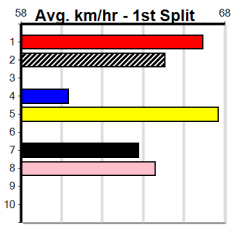

Sandown (SAP)

GREYHOUND ADOPTION PROGRAM

Distance: 515m, Race Type: Grade 6, Total Prizemoney: \$3,340
1st: \$2,230, 2nd: \$690, 3rd: \$345, 4th: \$75

11

10:20PM

(VIC time)

Watchdog Tips:

0 0 0 0