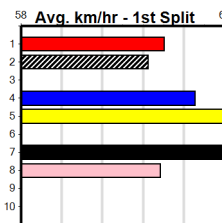

GRV DISTANCE RACING

Distance: 715m, Race Type: Special Event, Total Prizemoney: $4,445
1st: $2,990, 2nd: $920, 3rd: $460, 4th: $75

4

8:02PM

(VIC time)

Watchdog Tips: **0 0 0 0** Bet: **-**

Form	Box	Weight	Dist	Track	Date	Time	BON	Margin	1st/2nd (Time)	PIR	Checked	Comment	W/R	Split 1	S/P	Grade

1 MY MARGOT [5]
RF B Feb-21 BERNARDO MIGHTY MATILDA
Trainer: John Brown (Nyora)
3rd (6) 28.4 595 SAP R6 01-Jul-24 35.02 34.56 2.75LLOTTIE INTENTION (34.83) M/5645 . . . 9.56 $7.70 X45
4th (6) 28.3 715 SAP R8 08-Jul-24 42.22 41.81 6.00LBIG SUZIE (41.81) Q/4454 . . . 6.35 $31.70 5
3rd (4) 28.5 595 SAP R6 15-Jul-24 35.09 34.71 5.50FLED THE SCENE (34.71) M/6654 . . . 9.71 $37.80 X45
4th (1) 28.3 680 WGL R8 23-Jul-24 39.73 39.35 5.50LILLY INTENTION (39.35) Q/554 . . . 18.74 $7.50 5
Owner(s): J Brown

Winning Boxes

1	2	3	4	5	6	7	8
1	2	3	4	5	6	7	8
						1	3
Prize	$22,016.88						
Best	NBT						
Starts	53-5-5-10						
Trk/Dst	3-0-0-1						
APM	$6397						

2 ROCK THE MARJEN [5]
BK D Jan-22 FARLEY TURBO PRINCESS MARJEN
Trainer: David Jensen (Woodstock)
7th (5) 33.6 715 SAP R8 08-Jul-24 42.99 41.81 17.00LBIG SUZIE (41.81) M/6766 . . . 6.42 $22.90 5
5th (6) 33.6 500 TRA R6 12-Jul-24 28.42 27.78 4.50LDR. LETTIE (28.11) M/877 . . . 9.60 $10.90 5
3rd (8) 33.6 500 BEN R7 19-Jul-24 28.67 28.44 3.25LTKOYO HEIST (28.44) S/755 . . . 6.92 $13.80 5
3rd (8) 33.6 680 WGL R8 23-Jul-24 39.61 39.35 4.00LILLY INTENTION (39.35) M/222 . . . 18.42 $20.10 5
Owner(s): STEV MARJEN (SYN), I Marr, C Stevens, L Burford

Winning Boxes

1	2	3	4	5	6	7	8
1	2	3	4	5	6	7	8
3						2	1
Prize	$16,464.38						
Best	NBT						
Starts	33-6-2-2						
Trk/Dst	1-0-0-0						
APM	$8349						

3 *** VACANT BOX ***
Trainer:
Owner(s):

4 EXCAVATOR TICKET [5]
BK D Apr-21 HOOKED ON SCOTCH TINDERELLA
Trainer: Corey Fulford (Maffra)
5th (7) 32.8 730 MEA R4 29-Jun-24 43.31 42.50 12.00LELLA'S BABE (42.50) M/6655 . . . 5.18 $35.60 X45
1st (6) 32.8 730 MEP R4 03-Jul-24 43.54 43.54 2.75LVEGA BLACK (43.73) M/3331 . . SW . 5.11 $1.70 S
4th (7) 32.1 715 SAN R3 11-Jul-24 42.43 42.04 6.00LFIRE CHAMBER (42.04) M/4444 . . . 6.28 $15.20 5
6th (3) 32.5 640 SLE R8 21-Jul-24 37.37 36.43 14.00LIRON ATLAS (36.43) M/7878 . . . 6.30 $29.50 S
Owner(s): L Fulford

Winning Boxes

1	2	3	4	5	6	7	8
1	2	3	4	5	6	7	8
			1		2	2	
Prize	$44,423.21						
Best	42.38						
Starts	72-8-13-11						
Trk/Dst	6-1-1-0						
APM	$16212						

5 LILLY INTENTION [5]
BK B Mar-21 HARD STYLE RICO SHAE'S INTENTION
Trainer: Maddison O'Neill (Pearcedale)
2nd (4) 30.1 715 SAP R8 08-Jul-24 41.99 41.81 2.75LBIG SUZIE (41.81) M/3222 . . . 6.33 $4.80 5
6th (6) 30.2 730 MEA R2 13-Jul-24 43.42 42.93 6.00LPALAWA KING (43.01) M/1225 . . . 4.95 $66.30 SH
8th (3) 30.4 715 SAN R8 18-Jul-24 42.62 41.92 10.00LSHAKE AND BAKE (41.92) M/6668 . . . 6.33 $12.70 X45
1st (4) 30.3 680 WGL R8 23-Jul-24 39.35 39.35 2.25LFIRE CHAMBER (39.49) Q/111 . . . 18.30 $4.90 5
Owner(s): O'Neill Racing (SYN), T O'Neill, T O'Neill, T O'Neill, M O'Neill

Winning Boxes

1	2	3	4	5	6	7	8
1	2	3	4	5	6	7	8
		1	1		1	1	
Prize	$33,370.63						
Best	42.02						
Starts	40-7-4-2						
Trk/Dst	9-2-2-0						
APM	$17290						

6 *** VACANT BOX ***
Trainer:
Owner(s):