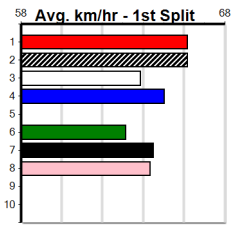

NATIONAL HEATS HERE THURSDAY

Distance: 515m, Race Type: Mixed 4/5, Total Prizemoney: $3,875
1st: $2,600, 2nd: $800, 3rd: $400, 4th: $75

6

8:46PM

(VIC time)

Watchdog Tips:

0 0 0 0

Bet:

Form	Box	Weight	Dist	Track	Date	Time	BON	Margin	1st/2nd (Time)	PIR	Checked	Comment	W/R	Split 1	S/P	Grade

1 GREMLIN [4]

BEED D Feb-21 FERNANDO BALE NAUGHTY CAZZA

Trainer: Thomas Currie (Drouin)

4th (7)	30.6	460	WGL	R6	25-Jun-24	26.15	25.61	2.25	LEADLY CLASS (26.01)	M/112	.	.	.	6.56	$20.10	5
1st (2)	30.3	515	SAP	R7	01-Jul-24	29.95	29.44	1.5L	UNDERWAY (30.04)	M/1111	.	.	.	5.16	$18.00	5
3rd (7)	30.4	460	WGL	R7	16-Jul-24	26.61	25.75	6.50	LBO RHAPSODY (26.16)	Q/213	.	.	.	6.52	$18.10	5H
4th (6)	30.2	460	WGL	R6	23-Jul-24	26.24	25.66	3.25	LBETSIE BALE (26.02)	M/222	.	.	.	6.54	$16.30	5

Owner(s): HUNTER RACING (SYN), A Hunter, B Hunter, C Hunter

Winning Boxes

1	2	3	4	5	6	7	8
1	3	1	2				
Prize	$20,770.00						
Best	29.95						
Starts	28-7-7-4						
Trk/Dst	2-1-0-0						
APM	$7834						

2 HIS SPECIAL [5]

BD D Apr-22 OUT OF RANGE FREEDOM FIRE

Trainer: John Carr (Devon Meadows)

3rd (1)	31.9	460	WGL	R7	25-Jun-24	26.14	25.61	0.75	LALIMO (26.10)	Q/111	.	.	.	6.56	$2.00	5
2nd (6)	32.0	515	SAP	R11	01-Jul-24	30.08	29.44	0.25	SOUTHERN LAW (30.07)	Q/1111	.	.	.	5.12	$7.80	5
2nd (1)	32.1	515	SAP	R9	08-Jul-24	29.85	29.50	3.5L	CANYA HUSTLE (29.61)	Q/1122	.	.	.	5.11	$4.30	5
5th (3)	32.1	515	SAN	R11	18-Jul-24	30.20	29.29	6.50	LECO BALE (29.75)	Q/3444	.	.	.	5.11	$11.80	5

Owner(s): J Carr

Winning Boxes

1	2	3	4	5	6	7	8
1	1	1					2
Prize	$12,780.00						
Best	NBT						
Starts	34-5-8-4						
Trk/Dst	9-0-3-1						
APM	$6178						

3 BAY TUDOR [5]

RBD D Nov-21 ORSON ALLEN SUMMER SKYE

Trainer: Ronald Mccullagh (Lara)

1st (2)	34.2	515	SAP	R11	08-Jul-24	29.70	29.50	6.00	YOU YANG YAALA (30.09)	M/3211	.	SW	.	5.21	$1.60	5NP
5th (3)	34.1	460	GEL	R6	12-Jul-24	26.07	25.68	6.00	POWER PAWS (25.68)	M/775	.	.	.	6.95	$22.50	5
1st (6)	34.4	515	SAN	R3	18-Jul-24	29.92	29.29	0.75	LSWIFT VODKA (29.97)	M/5332	.	.	.	5.24	$7.10	5
4th (1)	34.2	525	MEP	R5	24-Jul-24	30.80	30.11	10.00	LALPHA ZULU (30.11)	Q/6655	.	.	.	5.26	$12.50	X45

Owner(s): R Mccullagh

Winning Boxes

1	2	3	4	5	6	7	8
2	5	2		2	1		
Prize	$37,055.00						
Best	29.70						
Starts	63-12-5-13						
Trk/Dst	2-2-0-0						
APM	$17817						

4 ASTON GAGA [5]

BK B Dec-21 ZIPPING GARTH ASTON TARA

Trainer: Michelle Mallia (Avalon)

4th (5)	29.9	525	MEP	R5	03-Jul-24	30.59	29.83	8.50	FUNNY OLD FELLOW (30.01)	M/5555	.	.	.	5.21	$12.00	5H
6th (7)	30.0	600	MEA	R12	13-Jul-24	35.49	34.91	8.50	SHAKE AND BAKE (34.91)	M/2245	.	.	.	9.12	$15.50	X45
6th (7)	29.8	525	MEA	R3	20-Jul-24	30.67	29.73	7.00	DEPARTED (30.21)	M/6566	.	.	.	5.19	$26.20	X45
8th (3)	29.8	450	BAL	R7	24-Jul-24	25.85	25.21	9.50	LASTON FANTASTIC (25.21)	M/478	.	.	.	6.74	$127.60	X45

Owner(s): R Borda

Winning Boxes

1	2	3	4	5	6	7	8
1	1	1	1	1	1		1
Prize	$23,080.00						
Best	NBT						
Starts	34-5-5-3						
Trk/Dst	10-0-2-0						
APM	$11113						

5 *** VACANT BOX ***

Trainer:

Owner(s):

Winning Boxes

1	2	3	4	5	6	7	8
Prize							
Best							
Starts							
Trk/Dst							
APM