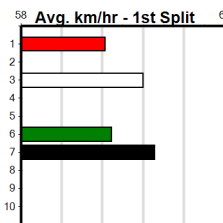

SPORTSBET HT3

Distance: 515m, Race Type: Maiden Heat, Total Prizemoney: $2,860
1st: $1,900, 2nd: $590, 3rd: $295, 4th: $75

3

7:37PM

(VIC time)

Watchdog Tips:

0 0 0 0

Bet:

Form Box Weight Dist Track Date Time BON Margin 1st/2nd (Time) PIR Checked Comment W/R Split 1 S/P Grade

1 PIEBALD [M]
WBK D Oct-22 FERNANDO BALE RASPUTIA
Trainer: Anthony Azzopardi (Rowsley)
Owner(s): BEV AND DANIEL (SYN), B Pell, D Pell

Pos	Time	BON	Margin	1st/2nd (Time)	PIR	Checked	Comment	W/R	Split 1	S/P	Grade		
4th (4)	30.6	450	SHP	R7	03-Jun-24	25.97	24.99	15.00	LZEUS THUNDERBOLT (24.99)	S/777	7.05	$21.50	MH
2nd (1)	30.6	450	SHP	R5	10-Jun-24	25.32	25.25	1.25	LBEBOP JAZZ (25.25)	M/222	6.91	$42.40	MSF
8th (8)	30.6	450	SHP	R2	15-Jun-24	26.47	24.94	20.00	LZEUS THUNDERBOLT (25.08)	S/888	6.90	$21.70	GL
CT (-)	30.2	390	BAL		22-Jul-24	21.96		0.01	L Trial Cleared	M			CT

Winning Boxes							
1	2	3	4	5	6	7	8
Prize							
Best							
Starts							
Trk/Dst							
APM							

2 PAW MANTRA (NSW)[M]
RF D Nov-22 FERNANDO BALE QUINTANA BALE
Trainer: Mark Delbridge (Balliang)
Owner(s): B Wheeler

Winning Boxes							
1	2	3	4	5	6	7	8
Prize							
Best							
Starts							
Trk/Dst							
APM							

3 SET TO SIZZLE [M]
WBE D Dec-22 FERNANDO BALE MEPUNGA FREDA
Trainer: Jeffrey Britton (Anakie)
Owner(s): KRAMERICA (SYN), G Farrugia, W Gallagher

Winning Boxes							
1	2	3	4	5	6	7	8
Prize							
Best							
Starts							
Trk/Dst							
APM							

4 PAW KILTER (NSW)[M]
BK D Dec-22 BERNARDO HADARAH BALE
Trainer: Mark Delbridge (Balliang)
Owner(s): B Wheeler

Winning Boxes							
1	2	3	4	5	6	7	8
Prize							
Best							
Starts							
Trk/Dst							
APM							

5 *** VACANT BOX ***
Trainer:
Owner(s):

Winning Boxes							
1	2	3	4	5	6	7	8
Prize							
Best							
Starts							
Trk/Dst							
APM							

6 COCONUT CARTER [M]
BK D May-22 EBBY JET POWER COCONUT MISS
Trainer: Peter Gabriel (Toolern Vale)
Owner(s): P Gabriel

Winning Boxes							
1	2	3	4	5	6	7	8
Prize							
Best							
Starts							
Trk/Dst							
APM							

7 GETTING ON [M]
F D Aug-22 SH AVATAR ROCKIN' ROSIE
Trainer: Grant Masterson (Tyabb)
Owner(s): G Masterson

Winning Boxes							
1	2	3	4	5	6	7	8
Prize							
Best							
Starts							
Trk/Dst							
APM							

8 PAW GUNNER (NSW)[M]
DKBD D Dec-22 BERNARDO HADARAH BALE
Trainer: Mark Delbridge (Balliang)
Owner(s): B Wheeler

Winning Boxes							
1	2	3	4	5	6	7	8
Prize							
Best							
Starts							
Trk/Dst							
APM							

9 *** NO RESERVE ***
Trainer:
Owner(s):

Winning Boxes							
1	2	3	4	5	6	7	8
Prize							
Best							
Starts							
Trk/Dst							
APM							

10 *** NO RESERVE ***
Trainer:
Owner(s):

Winning Boxes							
1	2	3	4	5	6	7	8
Prize							
Best							
Starts							
Trk/Dst							
APM