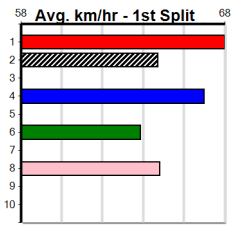

12
10:37PM
(VIC time)

Watchdog Tips: **0** **0** **0** **0** Bet: .

Form	Box	Weight	Dist	Track	Date	Time	BON	Margin	1st/2nd (Time)	PIR	Checked	Comment	W/R	Split 1	S/P	Grade	
1 STOMPING [4]																	
BK	D	Dec-21 AUSSIE INFRARED				STEPPING											
Trainer: Michelle Mallia (Avalon)																	
3rd	(6)	35.0	595	SAN	R7	27-Jun-24	34.52	33.79	5.50LORLI BALE (34.15)	M/3333	.	.	.	9.27	$3.10	SH	
1st	(6)	34.4	595	SAN	R8	04-Jul-24	34.09	33.96	6.50LETHANOL WATER (34.54)	Q/1111	.	SW	.	9.17	$7.30	GRP2	
4th	(7)	34.3	730	MEA	R3	13-Jul-24	43.15	42.93	3.25LDRILL SERGEANT (42.93)	M/2111	.	.	.	4.87	$6.20	SH	
5th	(8)	34.1	730	MEA	R6	20-Jul-24	43.33	43.00	4.75LELLA'S BABE (43.00)	M/1111	.	.	.	4.87	$7.50	GRP3	
Owner(s): P Stucki																	
2 FERNANDO GOMEZ [4]																	
BEBD	D	Feb-21 FERNANDO BALE				NAUGHTY CAZZA											
Trainer: Brett Hunter (Cranbourne)																	
3rd	(2)	31.0	515	SAN	R9	27-Jun-24	29.70	29.21	3.00LDR. ASHER (29.50)	M/4333	.	.	.	5.15	$9.90	5	
2nd	(4)	31.1	525	MEP	R6	03-Jul-24	30.28	29.83	1.5LSON OF GHOST (30.19)	M/6332	.	.	.	5.24	$13.00	5H	
4th	(4)	31.3	525	MEA	R1	13-Jul-24	30.83	29.89	13.00FUNNY OLD FELLOW (29.95)	M/7544	.	.	.	5.29	$17.30	5F	
1st	(8)	31.1	595	SAP	R8	22-Jul-24	34.51	34.51	2.00LFLED THE SCENE (34.64)	M/1111	.	.	.	9.29	$6.60	X45	
Owner(s): HUNTER RACING (SYN), A Hunter, B Hunter, C Hunter																	
3 *** VACANT BOX ***																	
Trainer:																	
Owner(s):																	
4 LUPINI MONELLI (WA)[4]																	
BD	B	Oct-20 FERNANDO BALE				CORONA MONELLI											
Trainer: David Geall (Lara)																	
3rd	(6)	26.6	600	MEA	R5	29-Jun-24	34.65	34.30	5.00LAUNT VIRGINIA (34.30)	M/5433	.	.	.	9.28	$22.60	5F	
5th	(2)	26.8	715	SAN	R5	04-Jul-24	42.34	41.71	9.00LELLA'S BABE (41.71)	Q/1133	.	.	.	6.03	$7.40	X45	
2nd	(2)	27.0	600	MEA	R12	13-Jul-24	34.98	34.91	1.00LSHAKE AND BAKE (34.91)	Q/3321	.	.	.	9.16	$5.00	X45	
3rd	(2)	27.1	600	MEA	R5	20-Jul-24	35.02	34.78	3.5LVOSS ALI (34.78)	M/5555	.	.	.	9.22	$4.00	X45	
Owner(s): Aloisi Lehman (SYN), T Aloisi, M Lehman																	
5 *** VACANT BOX ***																	
Trainer:																	
Owner(s):																	
6 TARGET RANGE [4]																	
WF	B	Jan-22 OUT OF RANGE				FURIOUS FLOSS											
Trainer: Susan Abela (Clyde)																	
6th	(3)	24.0	460	WGL	R8	04-Jul-24	26.81	26.13	10.00LNINETYMILE QUEEN (26.13)	M/744	.	SW	.	6.87	$10.20	X45	
1st	(2)	23.7	515	SAP	R12	08-Jul-24	29.92	29.50	2.75LVALVE BOUNCE (30.12)	Q/1211	.	.	.	5.15	$6.60	5NP	
1st	(7)	23.7	595	SAP	R7	15-Jul-24	35.17	34.71	4.00LULTIMATE JEWEL (35.43)	Q/1111	.	.	.	9.30	$3.10	5	
3rd	(7)	23.7	595	SAP	R8	22-Jul-24	35.00	34.51	7.00LFERNANDO GOMEZ (34.51)	M/3333	.	.	.	9.45	$30.70	X45	
Owner(s): S Abela																	
7 *** VACANT BOX ***																	
Trainer:																	
Owner(s):																	
8 ASTON MICHIGAN [5]																	
BD	D	Feb-21 ASTON KIMETTO				ASTON ADELE											
Trainer: Bruno Panetta (Melton West)																	
F	(3)	32.4	515	SAP	R11	08-Jul-24	0.00	29.50	.BAY TUDOR (29.70)	M/876	.	V0	.	5.32	$5.40	5NP	
3rd	(7)	32.8	350	HVL	R5	14-Jul-24	19.71	19.35	3.00LSUMMER WINGS (19.50)	M/4	.	.	.	6.73	$31.20	5	
4th	(6)	32.8	525	MEP	R5	17-Jul-24	30.74	29.78	6.50LSIR VALENTINO (30.31)	M/8666	.	.	.	5.43	$4.00	5	
1st	(4)	32.9	525	MEP	R3	24-Jul-24	30.86	30.11	1.00LSHIV ROY (30.91)	M/5643	.	.	.	5.29	$1.80	T3-5	
Owner(s): R Borda																	
9 *** NO RESERVE ***																	
Trainer:																	
Owner(s):																	
10 *** NO RESERVE ***																	
Trainer:																	
Owner(s):																	

Winning Boxes

1	2	3	4	5	6	7	8
2	1	1	2	4	2	2	
Prize	$140,067.50						
Best	34.05						
Starts	40-14-6-5						
Trk/Dst	6-3-0-2						
APM	$69709