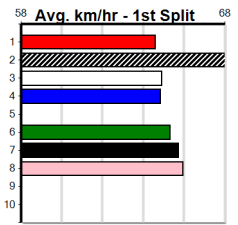

SANDOWN VET CLINIC

Distance: 515m, Race Type: Grade 4, Total Prizemoney: $3,875
1st: $2,600, 2nd: $800, 3rd: $400, 4th: $75

8

9:26PM

(VIC time)

Watchdog Tips: **0 0 0 0** Bet: **.**