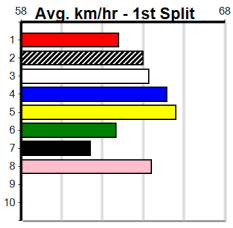

GREYHOUNDS ENTERTAINMENT

Distance: 515m, Race Type: Grade 5, Total Prizemoney: $3,340
1st: $2,230, 2nd: $690, 3rd: $345, 4th: $75

7
9:04PM
(VIC time)

Watchdog Tips: **0 0 0 0** Bet: **.**