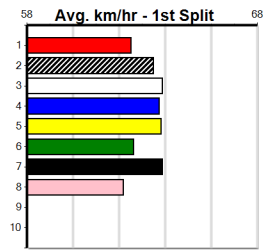

Sire: Dam: Trainer:

Owner(s):

Winning Distances: < 300m (0) 300 - 399m (0) 400 - 499m (0) 500 - 599m (0) 600 - 699m (0) > 700m (0)

Winning Weights: Box History

5

8:24PM

(VIC time)

Distance: 515m, Race Type: Grade 5, Total Prizemoney: \$3,340
1st: \$2,230, 2nd: \$690, 3rd: \$345, 4th: \$75