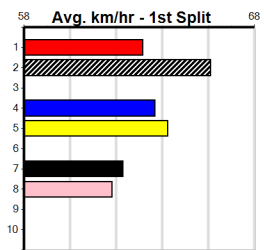

HARD STYLE RICO AT STUD

Distance: 515m, Race Type: Grade 7, Total Prizemoney: $3,340
1st: $2,230, 2nd: $690, 3rd: $345, 4th: $75

Watchdog Tips:

Bet:

Form Box	Wgt	Dist	Track	Date	Time	BON	Margin	1st/2nd (Time)	PIR	Checked	Comment	WR	Split 1	S/P	Grade

1

PAW DIMETRA (NSW)[7]
BK Bitch Jul-22 Sire: ALLEN DEED Dam: FANTA BALE
Owner(s): B Wheeler Trainer: Mark Delbridge (Balliang) ENG GEL 2024-07-26
Winning Distances: < 300m (0) 300 - 399m (0) 400 - 499m (0) 500 - 599m (1) 600 - 699m (0) > 700m (0)
Winning Weights: 27.2(1)

5th (8)	27.2	525	MEP	R9	12-Jun-24	30.87	29.89	7.50L JAYA BALE (30.37)	M/4555	.	.	.	5.31	$12.40	7
5th (2)	27.2	525	MEP	R4	19-Jun-24	30.94	30.06	11.00 JAYA BALE (30.21)	M/5225	.	.	.	5.23	$9.80	X67H
8th (7)	27.2	515	SAP	R9	24-Jun-24	31.50	29.46	20.00 TEMPER TRAP (30.13)	S/7888	.	V3	.	5.32	$17.10	X67
ST (-)	27.1	400	GEL		02-Jul-24	23.18		0.25L Trial Cleared	M/43	.	.	2of5	.	.	ST
4th (6)	27.2	460	GEL	R9	05-Jul-24	26.21	25.54	7.50L MAGNUM RIOT (25.71)	M/565	.	.	.	6.78	$24.50	7
4th (2)	27.3	525	MEP	R9	10-Jul-24	30.50	30.00	3.25L REANNA'S PRIDE (30.28)	Q/3444	.	.	.	5.28	$25.70	X67H
ST (-)	27.1	515	SAP		15-Jul-24	30.42		9.50L Trial Cleared	M/5555	.	.	5of5	.	.	ST
6th (8)	27.3	525	MEA	R1	20-Jul-24	30.63	29.73	4.50L VISTA YTTTRIUM (30.32)	M/6555	.	.	.	5.30	$24.70	X67

Last 3 wins NOT included above

1st (8)	27.2	525	MEP	R2	29-May-24	30.52	29.92	3.5L MATRIARCH SHELL (30.77)	M/1111	.	.	.	5.22	$4.90	M

Bx	1st	2nd	3rd	4th	5th	6th	7th	8th
1		1						
2				1	1			
3								
4			1					
5		1			1			
6				1				
7				1				1
8	1				1	1		

Prize Best	$3250.00
Starts	NBT
Trk/Dts	12-1-1-2
APM	1-0-0-0
	2459

2

HARA'S POH (QLD)[7]
BKW Dog Feb-22 Sire: EQUALIZER Dam: HARA'S PENNY
Owner(s): Hara's All In (SYN), T Glover, P Daniels, T Neal, J Daley Trainer: William Rudd (Heathcote)
Winning Distances: < 300m (0) 300 - 399m (0) 400 - 499m (0) 500 - 599m (1) 600 - 699m (0) > 700m (0)
Winning Weights: 30.8(1)

1st (8)	30.8	520	IPS	R1	02-Dec-23	30.69	30.33	3.00L NEED A MOMENT (30.91)	11	11	.	.	5.28	$1.22	MH	
T (6)	30.8	520	IPS	R2	09-Dec-23	0.00	30.34	. CELTIC GODDESS (30.49)	22	22	.	.	.	.	$1.70	MF
4th (2)	30.0	350	HVL	R3	02-Jun-24	19.66	19.24	6.00L SICK AND TIRED (19.24)	S/6	.	.	.	6.66	$12.40	RWH	
8th (3)	30.8	500	BEN	R3	05-Jul-24	29.18	27.81	9.50L RENEGADE RUSLIE (28.54)	M/878	.	.	.	6.91	$2.00	RW	
2nd (5)	30.6	450	SHP	R1	15-Jul-24	25.66	25.34	1.00L CANDYMAN CAN (25.59)	M/42	.	.	.	6.78	$2.60	RW	
7th (4)	30.7	450	SHP	R9	22-Jul-24	25.99	24.95	8.50L CITY LIMIT (25.43)	M/777	.	.	.	6.90	$3.20	X67	

Last 3 wins NOT included above

Bx	1st	2nd	3rd	4th	5th	6th	7th	8th
1								
2				1				
3								1
4							1	
5		1						
6								
7								
8	1							

Prize Best	$4185.00
Starts	FSH
Trk/Dts	6-1-1-0
APM	0-0-0-0
	1362

3

*** VACANT BOX ***
Sire: Dam:
Owner(s): Trainer:
Winning Distances: < 300m (0) 300 - 399m (0) 400 - 499m (0) 500 - 599m (0) 600 - 699m (0) > 700m (0)
Winning Weights:
Box History