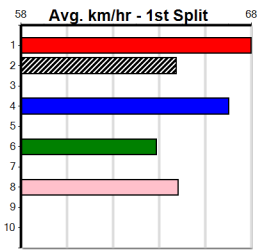

12
10:37PM

(VIC time)

Distance: 595m, Race Type: Mixed 4/5, Total Prizemoney: $4,445
1st: $2,990, 2nd: $920, 3rd: $460, 4th: $75

Watchdog Tips:

Bet:

Form Box	Wgt	Dist	Track	Date	Time	BON	Margin	1st/2nd (Time)	PIR	Checked	Comment	WR	Split 1	S/P	Grade

1

STOMPING [4]
BK Dog Dec-21 Sire: AUSSIE INFRARED Dam: STEPPING
Owner(s): P Stucki Trainer: Michelle Mallia (Avalon)
Winning Distances: < 300m (0) 300 - 399m (0) 400 - 499m (2) 500 - 599m (8) 600 - 699m (4) > 700m (0)
Winning Weights: 32.7(1) 33.1(1) 33.6(2) 33.7(1) 33.8(3) 34.0(1) 34.1(1) 34.2(1) 34.4(1) 34.5(1) 34.7(1)

Bx	1st	2nd	3rd	4th	5th	6th	7th	8th
1	2	1	1	2	1			
2	1		2	1		1	1	
3	1		1					
4	2				1			
5		1	1					
6	4	1	1			1		
7	2	2	1				1	
8	2	1		2	3			1

Prize Best Starts Trk/Dts APM $140067.50 34.05(4)-20/6/24 40-14-6-5 6-3-0-2 69709

8th 1st 2nd 3rd 4th 5th 6th 7th 8th

1st (3) 34.5 600 MEA R6 20-Apr-24 34.73 34.73 2.00L FLED THE SCENE (34.87) M/2222 . . . . 9.13 $2.50 X45
2nd (8) 34.5 600 MEA R11 27-Apr-24 34.46 34.31 1.00L DRILL SERGEANT (34.40) M/1111 . . . . 8.99 $3.90 X45
F (3) 34.2 460 GEL R8 07-Jun-24 0.00 25.62 . JEBRYNAH NITRO (25.74) M/18 . . V21 . 6.48 $18.90 SH
1st (4) 34.7 595 SAN R9 20-Jun-24 34.05 34.05 4.50L ROCK ME ROCCO (34.36) M/1111 . . SW . 9.07 $2.20 X45
3rd (6) 35.0 595 SAN R7 27-Jun-24 34.52 33.79 5.50L ORLI BALE (34.15) M/3333 . . . . 9.27 $3.10 SH
1st (6) 34.4 595 SAN R8 04-Jul-24 34.09 33.96 6.50L ETHANOL WATER (34.54) Q/1111 . . SW . 9.17 $7.30 GRP2
4th (7) 34.3 730 MEA R3 13-Jul-24 43.15 42.93 3.25L DRILL SERGEANT (42.93) M/2111 . . . . 4.87 $6.20 SH
5th (8) 34.1 730 MEA R6 20-Jul-24 43.33 43.00 4.75L ELLA'S BABE (43.00) M/1111 . . . . 4.87 $7.50 GRP3

Last 3 wins NOT included above

1st (7) 34.1 600 MEP R8 10-Jan-24 34.48 34.48 9.50L SHER ZANY (35.13) M/1111 . . . . 8.96 $1.20 X45
1st (8) 34.2 600 MEP R4 24-Jan-24 34.25 34.25 5.50L AL'S ENTITY (34.62) M/1111 . . . . 8.85 $2.30 X45
1st (4) 34.0 595 SAN R8 01-Feb-24 34.16 34.16 2.25L PICKLED PIPER (34.31) M/1111 . . SW . 9.34 $1.90 X45