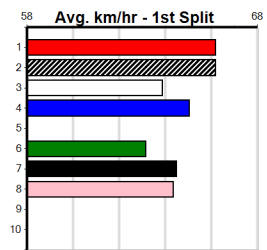

NATIONAL HEATS HERE THURSDAY

Distance: 515m, Race Type: Mixed 4/5, Total Prizemoney: $3,875
1st: $2,600, 2nd: $800, 3rd: $400, 4th: $75

Watchdog Tips:

Bet:

Table with columns: Form Box, Wgt, Dist, Track, Date, Time, BON, Margin, 1st/2nd (Time), PIR, Checked, Comment, WR, Split 1, S/P, Grade

GREMLIN [4]
BEBD Dog Feb-21 Sire: FERNANDO BALE Dam: NAUGHTY CAZZA
Owner(s): HUNTER RACING (SYN), A Hunter, B Hunter, C Hunter
Trainer: Thomas Currie (Drouin)
Winning Distances: < 300m (0) 300 - 399m (0) 400 - 499m (6) 500 - 599m (1) 600 - 699m (0) > 700m (0)
Winning Weights: 30.0(1) 30.1(1) 30.2(1) 30.3(2) 30.4(1) 30.5(1)
Last 3 wins NOT included above

HIS SPECIAL [5]
BD Dog Apr-22 Sire: OUT OF RANGE Dam: FREEDOM FIRE
Owner(s): J Carr
Trainer: John Carr (Devon Meadows)
Winning Distances: < 300m (0) 300 - 399m (0) 400 - 499m (2) 500 - 599m (3) 600 - 699m (0) > 700m (0)
Winning Weights: 31.6(3) 31.9(2)
Last 3 wins NOT included above

BAY TUDOR [5]
RBD Dog Nov-21 Sire: ORSON ALLEN Dam: SUMMER SKYE
Owner(s): R Mccullagh
Trainer: Ronald Mccullagh (Lara)
Winning Distances: < 300m (0) 300 - 399m (3) 400 - 499m (6) 500 - 599m (3) 600 - 699m (0) > 700m (0)
Winning Weights: 33.5(1) 33.6(1) 33.7(3) 33.8(1) 33.9(2) 34.0(1) 34.2(2) 34.4(1)
Last 3 wins NOT included above

ASTON GAGA [5]
BK Bitch Dec-21 Sire: ZIPPING GARTH Dam: ASTON TARA
Owner(s): R Borda
Trainer: Michelle Mallia (Avalon)
Winning Distances: < 300m (0) 300 - 399m (0) 400 - 499m (3) 500 - 599m (2) 600 - 699m (0) > 700m (0)
Winning Weights: 29.5(1) 29.7(1) 29.8(1) 29.9(1) 30.2(1)
Last 3 wins NOT included above

*** VACANT BOX ***
Sire: Dam:
Owner(s):
Trainer:
Winning Distances: < 300m (0) 300 - 399m (0) 400 - 499m (0) 500 - 599m (0) 600 - 699m (0) > 700m (0)
Winning Weights:

1

2

3

4

5