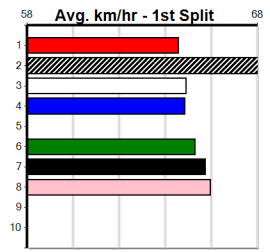

Distance: 515m, Race Type: Grade 4, Total Prizemoney: $3,875
1st: $2,600, 2nd: $800, 3rd: $400, 4th: $75

Watchdog Tips:

Bet:

Table with columns: Form Box, Wgt, Dist, Track, Date, Time, BON, Margin, 1st/2nd (Time), PIR, Checked, Comment, WR, Split 1, S/P, Grade

TIGGERLONG FLYER (NSW) [1]
BK Bitch Feb-20 Sire: FABREGAS Dam: TIGGERLONG DOT
Owner(s): M Finn
Trainer: Samantha Grenfell (Anakie)
Winning Distances: < 300m (0) 300 - 399m (1) 400 - 499m (9) 500 - 599m (10) 600 - 699m (0) > 700m (0)
Winning Weights: 25.5(2) 25.6(2) 25.8(1) 25.9(2) 26.1(2) 26.3(2) 26.5(1) 26.6(1) 26.7(1) 26.9(1) 27.2(3) 27.3(1) 27.4(1)
Box History table and Prize Best Starts table included.

ISLE OF ROSE (NSW)[4] [2]
BD Bitch Sep-21 Sire: BARCIA BALE Dam: HELLO MAVIS
Owner(s): T Macdonald
Trainer: Bradley Greenough (Pearcedale)
Winning Distances: < 300m (0) 300 - 399m (0) 400 - 499m (6) 500 - 599m (7) 600 - 699m (0) > 700m (0)
Winning Weights: 27.8(1) 28.4(2) 28.5(1) 28.6(1) 28.9(1) 29.0(6) 29.1(1)
Box History table and Prize Best Starts table included.

WILD CUDDLE [4] [3]
BK Bitch Feb-22 Sire: FERAL FRANKY Dam: WAR RUBY
Owner(s): D Cumes
Trainer: Debra Cumes (Drouin West)
Winning Distances: < 300m (0) 300 - 399m (0) 400 - 499m (4) 500 - 599m (1) 600 - 699m (0) > 700m (0)
Winning Weights: 25.2(1) 25.9(1) 26.1(1) 26.5(1) 26.7(1)
Box History table and Prize Best Starts table included.

SODA APACHE [4] [4]
RF Dog Aug-20 Sire: FERNANDO BALE Dam: IRELAND'S FORCE
Owner(s): Fluffy Side Up (SYN), A Onley, P Onley
Trainer: Geoffrey Dalton (Hazelwood Nort)
Winning Distances: < 300m (0) 300 - 399m (0) 400 - 499m (2) 500 - 599m (8) 600 - 699m (0) > 700m (0)
Winning Weights: 32.4(2) 32.5(1) 32.6(2) 33.0(1) 33.1(2) 33.2(1) 33.3(1)
Box History table and Prize Best Starts table included.

*** VACANT BOX *** [5]
Sire: Dam:
Owner(s):
Trainer:
Winning Distances: < 300m (0) 300 - 399m (0) 400 - 499m (0) 500 - 599m (0) 600 - 699m (0) > 700m (0)
Winning Weights:
Box History table included.