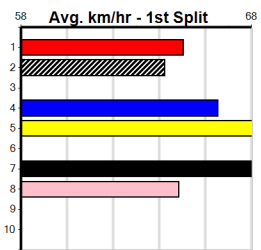

4

8:02PM

(VIC time)

Distance: 715m, Race Type: Special Event, Total Prizemoney: $4,445
1st: $2,990, 2nd: $920, 3rd: $460, 4th: $75

Watchdog Tips:

Bet:

Table header with columns: Form Box, Wgt, Dist, Track, Date, Time, BON, Margin, 1st/2nd (Time), PIR, Checked, Comment, W/R, Split 1, S/P, Grade

MY MARGOT [5]
RF Bitch Feb-21 Sire: BERNARDO Dam: MIGHTY MATILDA
Owner(s): J Brown
Trainer: John Brown (Nyora)
Winning Distances: < 300m (0) 300 - 399m (0) 400 - 499m (3) 500 - 599m (2) 600 - 699m (0) > 700m (0)
Winning Weights: 27.0(1) 27.3(1) 27.4(1) 27.6(1) 28.5(1)
8th (4) 28.8 595 SAN R1 09-May-24 35.13 34.54 8.50L CONTAINER (34.54) M/8888 . . . 9.62 $32.30 RWF
3rd (6) 29.2 715 SAP R6 20-May-24 42.73 42.08 9.50L RIPTIDE RUSLIE (42.08) M/3433 . . . 6.33 $3.80 5
6th (2) 29.3 510 SLE R6 26-May-24 29.39 28.85 7.50L DR. EVERGREEN (28.87) M/888 . . . 9.67 $20.60 5H
5th (4) 29.1 595 SAP R8 03-Jun-24 35.05 34.39 9.50L DEWANA FERNANDO (34.39) M/6655 . . . 9.66 $8.80 X45
3rd (6) 28.4 595 SAP R6 01-Jul-24 35.02 34.56 2.75L LOTTIE INTENTION (34.83) M/5645 . . . 9.56 $7.70 X45
4th (6) 28.3 715 SAP R8 08-Jul-24 42.22 41.81 6.00L BIG SUZIE (41.81) Q/4454 . . . 6.35 $31.70 5
3rd (4) 28.5 595 SAP R6 15-Jul-24 35.09 34.71 5.50L FLED THE SCENE (34.71) M/6654 . . . 9.71 $37.80 X45
4th (1) 28.3 680 WGL R8 23-Jul-24 39.73 39.35 5.50L LILLY INTENTION (39.35) Q/554 . . . 18.74 $7.50 5
Last 3 wins NOT included above
1st (6) 27.0 460 WGL R7 04-May-23 26.53 25.91 1.75L DANCE MODE (26.65) M/654 . . . 6.88 $4.50 T3-6
1st (8) 27.3 515 SAP R5 25-Jun-23 30.34 29.49 0.10L MOONLIGHT JACK (30.34) S/6221 . . . V10 . 5.37 $5.00 5
1st (8) 28.5 460 WGL R4 23-Apr-24 25.87 25.67 7.00L WHATEVER TESS (26.34) M/111 . . . 6.67 $28.50 RWH

ROCK THE MARJEN [5]
BK Dog Jan-22 Sire: FARLEY TURBO Dam: PRINCESS MARJEN
Owner(s): STEV MARJEN (SYN), I Marr, C Stevens, L Burfurd
Trainer: David Jensen (Woodstock)
Winning Distances: < 300m (0) 300 - 399m (2) 400 - 499m (0) 500 - 599m (3) 600 - 699m (0) > 700m (1)
Winning Weights: 33.2(1) 33.5(1) 33.6(1) 34.0(1) 34.3(1) 34.6(1)
2nd (1) 34.1 500 TRA R7 07-Jun-24 28.35 27.68 1.5L VOLKANOVSKI (28.26) S/222 . . . 9.42 $12.00 5
6th (6) 34.1 525 MEP R6 12-Jun-24 30.67 29.89 8.50L IRISH NIKKI (30.11) S/7776 . . . 5.28 $54.40 5H
5th (1) 34.0 460 WGL R6 27-Jun-24 26.66 26.09 8.00L TARGET RANGE (26.11) M/345 . . . 6.72 $3.40 5
1st (8) 33.2 500 BEN R8 03-Jul-24 28.26 28.26 4.75L BEN OLLIE (28.59) M/211 . . . 6.69 $4.60 5
7th (5) 33.6 715 SAP R8 08-Jul-24 42.99 41.81 17.00L BIG SUZIE (41.81) M/6766 . . . 6.42 $22.90 5
5th (6) 33.6 500 TRA R6 12-Jul-24 28.42 27.78 4.50L DR. LETTIE (28.11) M/877 . . . 9.60 $10.90 5
3rd (8) 33.6 500 BEN R7 19-Jul-24 28.67 28.44 3.25L TOKYO HEIST (28.44) S/755 . . . 6.92 $13.80 5
3rd (8) 33.6 680 WGL R8 23-Jul-24 39.61 39.35 4.00L LILLY INTENTION (39.35) M/222 . . . 18.42 $20.10 5
Last 3 wins NOT included above
1st (7) 34.6 300 HVL R12 17-Jan-24 17.03 16.63 0.75L AUSSIE SAVANNAH (17.08) M/6 . . . 4.04 $3.20 6G
1st (1) 34.0 595 SAP R6 10-Mar-24 34.50 34.01 3.5L FERNANDO DUKE (34.74) Q/1111 . . . SW . 9.30 $26.20 RWH
1st (1) 34.3 730 MEP R9 03-Apr-24 43.43 43.43 3.75L BIG SMOKE FOX (43.68) M/2111 . . . 5.04 $2.10 RW