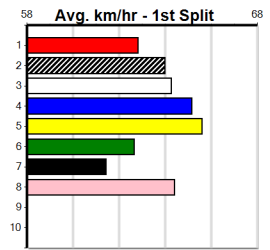

7

9:04PM

(VIC time)

Distance: 515m, Race Type: Grade 5, Total Prizemoney: $3,340
1st: $2,230, 2nd: $690, 3rd: $345, 4th: $75

Watchdog Tips: [ ] [ ] [ ] [ ] Bet: [ ]

Table with columns: Form Box, Wgt, Dist, Track, Date, Time, BON, Margin, 1st/2nd (Time), PIR, Checked, Comment, W/R, Split 1, S/P, Grade

WHITE OWL [5]
WBK Dog Oct-22 Sire: FERNANDO BALE Dam: SUB ROSA
Owner(s): KRAMERICA (SYN), G Farrugia, W Gallagher
Trainer: Jeffrey Britton (Anakie)

Box History
Bx 1st 2nd 3rd 4th 5th 6th 7th 8th
Prize Best $18055.00
Starts FSH 7-3-0-2
Trk/Dts 0-0-0-0
APM 12268

DREAM ON ALLAN [5]
BKW Dog Dec-21 Sire: MY REDEEMER Dam: AVA'S DREAM
Owner(s): A Gringhuis
Trainer: Arend Gringhuis (Ripplebrook)

Box History
Bx 1st 2nd 3rd 4th 5th 6th 7th 8th
Prize Best $10750.00
Starts NBT 38-4-5-9
Trk/Dts 2-0-1-0
APM 4688

SIR NATHAN [5]
BD Dog Feb-21 Sire: MY REDEEMER Dam: LITTLE SAMARA
Owner(s): E Lieshout
Trainer: Eddie Lieshout (Drouin West)

Box History
Bx 1st 2nd 3rd 4th 5th 6th 7th 8th
Prize Best $22520.00
Starts 30.23(4)-14/1/24
Trk/Dts 71-5-13-17
APM 29-1-6-9 4814

CLOUD SCOOTIN' [5]
BE Dog Aug-21 Sire: FERNANDO BALE Dam: MEPUNGA SPECTRE
Owner(s): EMMATT (SYN), M Lanigan, E Azzopardi
Trainer: Matthew Lanigan (Rowsley)

Box History
Bx 1st 2nd 3rd 4th 5th 6th 7th 8th
Prize Best $16775.00
Starts 29.71(2)-11/1/24
Trk/Dts 20-5-4-2
APM 5-1-2-1 3405

ASTON LORD [5]
BK Dog Jun-22 Sire: ASTON RUPEE Dam: ASTON OPAL
Owner(s): R Borda
Trainer: Benjamin Magri (Avalon)

Box History
Bx 1st 2nd 3rd 4th 5th 6th 7th 8th
Prize Best $18615.00
Starts NBT 19-7-2-2
Trk/Dts 1-0-1-0
APM 10270

1

2

3

4

5