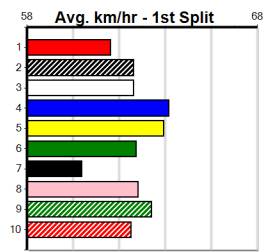

9

9:44PM

(VIC time)

Distance: 595m, Race Type: Restricted Win, Total Prizemoney: $3,940
1st: $2,640, 2nd: $815, 3rd: $410, 4th: $75

Watchdog Tips:

Bet:

Table header with columns: Form Box, Wgt, Dist, Track, Date, Time, BON, Margin, 1st/2nd (Time), PIR, Checked, Comment, WR, Split 1, S/P, Grade

PAW HELION (NSW)[7]
BK Dog Jul-22 Sire: ALLEN DEED Dam: FANTA BALE
Owner(s): B Wheeler
Trainer: Mark Delbridge (Balliang)
ENG MEA 2024-07-27
Winning Distances: < 300m (0) 300 - 399m (0) 400 - 499m (0) 500 - 599m (1) 600 - 699m (0) > 700m (0)
Winning Weights: 33.5(1)
Box History table and Prize Best Starts table included.

FACETIOUS [6]
BD Bitch Dec-21 Sire: SUPERIOR PANAMA Dam: GEMILLY
Owner(s): D Verhagen
Trainer: Bruno Panetta (Melton West)
ENG BEN 2024-07-26
Winning Distances: < 300m (0) 300 - 399m (0) 400 - 499m (1) 500 - 599m (1) 600 - 699m (0) > 700m (0)
Winning Weights: 25.6(1) 26.3(1)
Box History table and Prize Best Starts table included.

GRACE BURGESS [6]
WDKBD Bitch Jun-22 Sire: TOMMY SHELBY Dam: GOLD VEIN
Owner(s): SHIRAZ RACING (SYN), S Holmes, L Holmes, D Holmes
Trainer: Lisa Dawes (Loch)
Winning Distances: < 300m (0) 300 - 399m (0) 400 - 499m (0) 500 - 599m (2) 600 - 699m (0) > 700m (0)
Winning Weights: 25.9(1) 26.0(1)
Box History table and Prize Best Starts table included.

PAW ERINA (NSW)[6]
RF Bitch Jul-22 Sire: ALLEN DEED Dam: FANTA BALE
Owner(s): B Wheeler
Trainer: Mark Delbridge (Balliang)
Winning Distances: < 300m (0) 300 - 399m (0) 400 - 499m (1) 500 - 599m (1) 600 - 699m (0) > 700m (0)
Winning Weights: 25.9(1) 26.5(1)
Box History table and Prize Best Starts table included.

SHADOWS OF BLUE [6]
BE Dog Mar-22 Sire: TOMMY SHELBY Dam: ART NOVEAU
Owner(s): CHAMPAGNE PTN (SYN), S Smith, A Langton
Trainer: Jeffrey Britton (Anakie)
Winning Distances: < 300m (0) 300 - 399m (0) 400 - 499m (1) 500 - 599m (1) 600 - 699m (0) > 700m (0)
Winning Weights: 33.2(1) 34.0(1)
Box History table and Prize Best Starts table included.

1

2

3

4

5