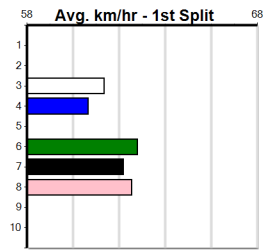

9

*** NO RESERVE ***

Owner(s): Sire: Dam: Trainer:
 Winning Distances: < 300m (0) 300 - 399m (0) 400 - 499m (0) 500 - 599m (0) 600 - 699m (0) > 700m (0)
 Winning Weights: Box History

10

2

7:15PM

(VIC time)

Distance: 515m, Race Type: Maiden Heat, Total Prizemoney: \$2,860
1st: \$1,900, 2nd: \$590, 3rd: \$295, 4th: \$75