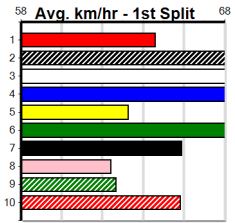

# GREYHOUND CLUBS VICTORIA

Distance: 350m, Race Type: Grade 5, Total Prizemoney: \$2,925  
1st: \$1,950, 2nd: \$600, 3rd: \$300, 4th: \$75