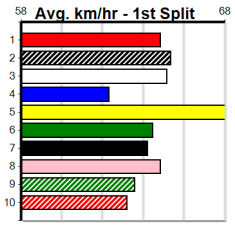

CROYDON HOMING PIGEON CLUB

Distance: 300m, Race Type: Grade 5, Total Prizemoney: $2,925
1st: $1,950, 2nd: $600, 3rd: $300, 4th: $75

10

2:15PM
(VIC time)

Watchdog Tips: **0 0 0 0** Bet: **.**