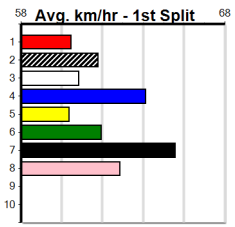

GREYHOUND ADOPTION PROGRAM

Distance: 350m, Race Type: Mixed 6/7, Total Prizemoney: $2,925
1st: $1,950, 2nd: $600, 3rd: $300, 4th: $75

2

11:48AM

(VIC time)

Watchdog Tips:

0 0 0 0

Bet:

Form	Box	Weight	Dist	Track	Date	Time	BON	Margin	1st/2nd (Time)	PIR	Checked	Comment	W/R	Split 1	S/P	Grade

1 ELITE DOM [6]
BK D Jun-22 BERNARDO SUFFRAGETTE
Trainer: Judith Mcmahon (Darriman)
8th (7) 33.7 435 SLE R9 26-May-24 25.06 24.46 7.00LRIBERO (24.58) S/868 . . . 5.54 $7.10 RW
2nd (5) 33.4 435 SLE R9 02-Jun-24 24.89 24.37 3.5LVALENCIA LOLA (24.65) S/533 . . . 5.37 $7.40 6G
4th (6) 33.6 435 SLE R3 21-Jul-24 25.32 24.29 5.00LZIPPITY ZIPPIN' (24.98) M/644 . . . 5.49 $2.90 X67H
3rd (5) 33.9 435 SLE R3 28-Jul-24 25.23 24.46 5.00LLITTLE MEG (24.88) M/853 . . . 5.56 $2.80 X67
Owner(s): Elite Greyhounds (SYN), J Timperley, D Rhoden, D O'meachair, B Telford

Winning Boxes							
1	2	3	4	5	6	7	8
						1	1
Prize	$4,865.00						
Best	FSH						
Starts	9-2-1-2						
Trk/Dst	0-0-0-0						
APM	$3189						

2 MR. DRIFTER [7]
BK D Apr-21 FLYNN LADY PROFIT
Trainer: Jessica Mcgovern (Rosedale)
7th (1) 28.4 450 TRA R7 08-Jul-24 25.98 24.96 3.25LRANGER'S GIRL (25.77) M/788 . . . 6.94 $39.50 X67
6th (5) 28.5 350 HVL R3 12-Jul-24 20.20 19.47 7.50LCAUSING RUBBLE (19.69) S/6 . . . 6.89 $38.20 T3-RW
4th (8) 28.5 460 WGL R5 18-Jul-24 26.55 26.21 5.00LOH LANA (26.21) M/554 . . . 6.86 $107.20 X67
5th (1) 28.2 595 SAP R4 22-Jul-24 35.72 34.51 7.00LCHARLI MARLEY (35.25) M/5566 . . . 9.62 $10.30 RW
Owner(s): E Mcgovern

Winning Boxes							
1	2	3	4	5	6	7	8
						1	
Prize	$1,730.00						
Best	NBT						
Starts	31-1-1-1						
Trk/Dst	3-0-0-0						
APM	$920						

3 DR. LEONI [7]
BD B Feb-21 FERNANDO BALE DR. MINO
Trainer: Judith Mcmahon (Darriman)
1st (2) 24.1 435 SLE R2 17-Jul-24 24.95 24.54 3.00LRHYTHMIC ENERGY (25.16) Q/111 . . . 5.32 $13.50 M
2nd (2) 23.8 435 SLE R2 21-Jul-24 24.74 24.29 1.75LXEXTREME AVENGER (24.62) M/222 . . . 5.28 $24.20 X67H
5th (1) 24.1 435 SLE R9 24-Jul-24 25.02 24.44 3.75LPAW HUNTER (24.77) M/344 . . . 5.39 $2.90 X67
4th (7) 23.6 435 SLE R4 28-Jul-24 25.50 24.46 9.00LRED ED (24.90) S/844 . . . 5.59 $22.10 X67F
Owner(s): DOCTORS KENNELS (SYN), J Mcmahon, J Gill

Winning Boxes							
1	2	3	4	5	6	7	8
	1						
Prize	$2,750.00						
Best	FSH						
Starts	7-1-2-0						
Trk/Dst	0-0-0-0						
APM	$2735						

4 CHELSEA DAGGER [6]
WBK B Oct-22 FERNANDO BALE SUB ROSA
Trainer: Paul Radstock (Burnbank)
6th (5) 25.3 450 BAL R1 06-Jun-24 25.85 25.14 7.50LCABAO OPAL (25.35) M/667 . . . 6.76 $32.10 SH
2nd (7) 25.2 460 GEL R7 11-Jun-24 26.02 25.86 0.25LGENESIS BALE (26.00) M/222 . . . 6.73 $12.70 X67
6th (8) 25.4 450 SHP R6 17-Jun-24 25.64 25.17 7.00LSHINY INK (25.17) M/876 . . . 6.82 $46.80 RW
7th (6) 24.8 390 WBL R3 18-Jul-24 22.83 22.07 6.00LSODA DUKE (22.43) S/78 . . . W 9.00 $12.90 X67
Owner(s): KRAMERICA (SYN), G Farrugia, W Gallagher

Winning Boxes							
1	2	3	4	5	6	7	8
						1	
Prize	$2,690.00						
Best	NBT						
Starts	10-2-2-0						
Trk/Dst	1-0-0-0						
APM	$1878