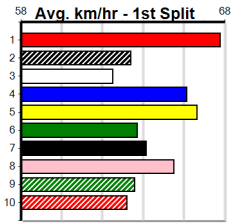

SPORTSBET GREEN TICKS

Distance: 300m, Race Type: Grade 5, Total Prizemoney: $2,925
1st: $1,950, 2nd: $600, 3rd: $300, 4th: $75

Watchdog Tips: 0 0 0 0 Bet: