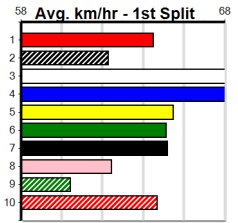

OUTER EAST FOOTBALL NETBALL COMP

5

12:47PM

(VIC time)

Distance: 350m, Race Type: Grade 5, Total Prizemoney: $2,925
1st: $1,950, 2nd: $600, 3rd: $300, 4th: $75

Watchdog Tips: **0 0 0 0** Bet: **0**

Form Box Weight Dist Track Date Time BON Margin 1st/2nd (Time) PIR Checked Comment W/R Split 1 S/P Grade

1 HOCUS POCUS [5]																				
BE	B	Sep-21	FERNANDO BALE	AMELIA CHRISTA									Winning Boxes							
Trainer:	Christian Schmidt	(Devon Meadows)											1	2	3	4	5	6	7	8
4th	(2)	26.9	515	SAN	R5	30-May-24	30.57	29.95	4.75LDESIRED PATH (30.24)			M/3224	.	.	.	5.30	$5.20	5	Prize Best Starts Trk/Dst APM	$31,110.00 FSH 30-7-6-6 0-0-0-0 $6533
7th	(6)	26.9	435	SLE	R8	26-Jun-24	24.85	24.20	9.50LLAMIA MILA (24.20)			M/688	.	.	.	5.33	$16.20	FFA		
8th	(7)	27.2	525	MEP	R7	03-Jul-24	31.12	29.83	11.00LDAINTREE DAZZLER (30.41)			M/8688	.	.	.	5.37	$10.90	5H		
4th	(6)	27.7	515	SAP	R7	22-Jul-24	31.38	29.48	17.00LZALI KEEPING (30.21)			M/7544	.	.	.	5.30	$21.30	X45		
Owner(s): R Moore													Winning Boxes							
													1	2	3	4	5	6	7	8
													1	2	1	1	1			1

2 DR. JETHRO [5]																					
F	D	Feb-21	BERNARDO	BEATRICE									Winning Boxes								
Trainer:	Emily McMahon	(Darriman)											1	2	3	4	5	6	7	8	
1st	(2)	32.2	435	SLE	R9	14-Jul-24	24.74	24.43	0.75LRIBERO (24.77)			Q/233	.	SW	.	5.31	$2.70	5	Prize Best Starts Trk/Dst APM	$23,440.00 NBT 55-10-8-5 4-0-1-0 $10698	
4th	(6)	32.3	435	SLE	R6	17-Jul-24	24.89	24.54	5.00LNAVARINO (24.54)			S/876	.	.	.	5.43	$39.70	X34			
1st	(8)	31.9	435	SLE	R9	21-Jul-24	24.72	24.29	1.25LDR. ERICA (24.81)			M/622	.	.	.	5.45	$13.30	X45			
3rd	(8)	31.8	510	SLE	R6	28-Jul-24	29.17	28.91	3.75LBLACK VIPER (28.91)			M/333	.	.	.	9.39	$7.30	5			
Owner(s): DOCTORS KENNELS (SYN), J McMahon, J Gill													Winning Boxes								
													1	2	3	4	5	6	7	8	
													2	1	1	1			1	2	2

3 BAMERA (NSW)[5]																				
RBD	D	May-22	WOW	LET'S WIN MEISHA									Winning Boxes							
Trainer:	Terrence Reid	(Yuroke)											1	2	3	4	5	6	7	8
2nd	(8)	34.7	390	SHP	R11	08-Jul-24	22.38	22.00	5.50LGAYLE BALE (22.00)			M/43	.	.	W	8.60	$2.50	5	Prize Best Starts Trk/Dst APM	$12,875.00 NBT 28-5-6-3 7-0-3-0 $6840
6th	(1)	34.6	350	HVL	R7	14-Jul-24	19.88	19.35	3.75LSUPER TONE (19.63)			S/6	.	.	.	6.73	$1.70	5		
2nd	(1)	34.6	350	HVL	R6	21-Jul-24	19.50	19.12	0.50LHYPERKINETIC (19.46)			M/2	.	.	.	6.63	$2.60	5		
5th	(1)	34.5	350	HVL	R5	28-Jul-24	19.63	19.29	2.75LASTON SPRITZ (19.45)			M/4	.	SW	.	6.65	$9.20	5		
Owner(s): Family Business (SYN), K Reid, G Reid, T Reid													Winning Boxes							
													1	2	3	4	5	6	7	8
													1	1					2	1

4 BLIND AMBITION (NSW)[5]																					
RBD	D	Sep-21	ZIPING GARTH	RANGOON									Winning Boxes								
Trainer:	Rohan Gladman	(Ballarat)											1	2	3	4	5	6	7	8	
3rd	(4)	33.4	450	MAT	R6	15-Apr-24	25.28	24.68	8.50LZIPING STROP (24.68)			222	.	222	.	7.86	$3.20	5F	Prize Best Starts Trk/Dst APM	$31,135.00 NBT 33-10-5-5 2-0-0-0 $8611	
7th	(6)	34.1	390	BAL	R11	22-May-24	22.90	21.85	10.00LSHARE MY ORBIT (22.20)			M/57	.	.	.	8.63	$7.00	X45			
7th	(3)	35.6	350	HVL	R6	14-Jul-24	20.00	19.35	4.50LPEACOCK (19.70)			S/8	.	.	.	6.79	$8.40	5			
4th	(2)	35.5	350	HVL	R8	21-Jul-24	19.46	19.12	3.5LSONIC DIESEL (19.22)			M/5	.	.	.	6.63	$4.00	X45			
Owner(s): R Gladman													Winning Boxes								
													1	2	3	4	5	6	7	8	
													1	1	2	2	1			1	2