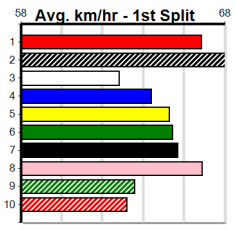

# MONTROSE IGA LIQUOR

Distance: 300m, Race Type: Grade 5, Total Prizemoney: \$2,925  
1st: \$1,950, 2nd: \$600, 3rd: \$300, 4th: \$75