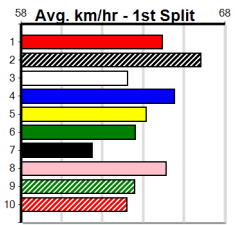

3

12:09PM

(VIC time)

Watchdog Tips: 0 0 0 0 Bet: .

Main table containing race details for 10 races (1-10). Each race entry includes horse name, trainer, owner, race number, date, time, and odds. Includes 'Winnings Boxes' sub-tables for each race.