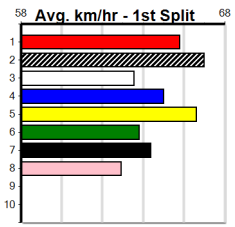

DOWNLOAD THE WATCHDOG APP

Distance: 300m, Race Type: Mixed 3/4, Total Prizemoney: $3,360
1st: $2,250, 2nd: $690, 3rd: $345, 4th: $75

4

12:30PM

(VIC time)

Watchdog Tips: **0** **0** **0** **0** Bet: **.**