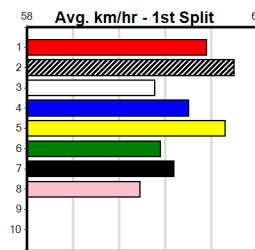

DOWNLOAD THE WATCHDOG APP

4

12:30PM

(VIC time)

Distance: 300m, Race Type: Mixed 3/4, Total Prizemoney: $3,360
1st: $2,250, 2nd: $690, 3rd: $345, 4th: $75

Watchdog Tips:

Bet:

Form Box	Wgt	Dist	Track	Date	Time	BON	Margin	1st/2nd (Time)	PIR	Checked	Comment	WR	Split 1	S/P	Grade

1 MY MATE MINA [4]

BK Dog Dec-20 **Sire: BARCIA BALE** **Dam: MISS GRACIE** **Trainer: Greg Doyle (Mulgrave)**

Owner(s): R Di mauro

Winning Distances: < 300m (0) 300 - 399m (5) 400 - 499m (3) 500 - 599m (0) 600 - 699m (0) > 700m (0)

Winning Weights: 33.5(1) 34.0(1) 34.4(1) 34.7(1) 34.9(1) 35.0(1) 35.1(1) 36.3(1)

Box	1st	2nd	3rd	4th	5th	6th	7th	8th
1	1	2	4	1	2			
2				1	1			
3	3	1	1	1	2			
4	1	2	1	1	1			
5	1	1	1	1				
6			3			3		
7			4	1	1			
8	2	1	1					

Prize Best Starts Trk/Dts APM $20170.00 16.48(3)-10/3/24 51-8-7-15 4-1-0-1 6260

Last 3 wins NOT included above

1st (4)	35.0	350	HVL	R6	10-Nov-23	19.26	19.26	2.75L	GEM IT DONE (19.45)	Q/1		SW	6.50	$2.20	T3-5
1st (1)	34.9	350	HVL	R5	19-Nov-23	19.38	18.90	2.00L	WILD REPUTATION (19.51)	M/4		SW	6.56	$1.70	5
1st (3)	36.3	300	HVL	R10	10-Mar-24	16.48	16.33	1.00L	CHOP (16.55)	M/4			3.95	$4.50	5

2 PRESTIA [4]

BK Bitch Jan-21 **Sire: BARCIA BALE** **Dam: INMATE** **Trainer: Michael Ryan (Boronia)**

Owner(s): Powellful Ryino (SYN), M Ryan, A Powell

Winning Distances: < 300m (0) 300 - 399m (9) 400 - 499m (0) 500 - 599m (0) 600 - 699m (0) > 700m (0)

Winning Weights: 27.2(1) 27.5(1) 27.8(2) 28.4(1) 28.7(1) 28.8(2) 28.9(1)

Box	1st	2nd	3rd	4th	5th	6th	7th	8th
1	1	1	1	1				1
2				1	1			
3	3	1	1	1	1			3
4	1	1	1	1	1	3	1	1
5	1	1	1	1	2			
6					1			
7	3		1	1	1	1		
8	2	1			1	1	2	

Prize Best Starts Trk/Dts APM $25025.00 16.58(4)-17/12/23 41-9-4-3 20-6-2-2 3279

Last 3 wins NOT included above

1st (3)	28.8	350	TRA	R3	26-Jul-23	19.85	19.76	1.25L	HARLEY RYDER (19.93)	M/11			6.57	$10.70	X45
1st (4)	28.9	300	HVL	R11	17-Dec-23	16.58	16.54	3.5L	ASTON STERLING (16.81)	M/1			3.86	$2.50	5
1st (5)	28.8	300	HVL	R10	07-Jan-24	16.87	16.56	2.25L	HILL TOP JONNIE (17.01)	M/1			3.96	$11.00	X45

3 DR. MARSHAL [4]

BD Dog May-22 **Sire: FERAL FRANKY** **Dam: DR. MUMMA** **Trainer: Marcus McMahon (Darriman)**

Owner(s): DOCTORS KENNELS (SYN), J McMahon, J Gill

Winning Distances: < 300m (0) 300 - 399m (2) 400 - 499m (4) 500 - 599m (0) 600 - 699m (0) > 700m (0)

Winning Weights: 37.4(1) 37.5(1) 37.7(1) 37.9(2) 38.3(1)

Box	1st	2nd	3rd	4th	5th	6th	7th	8th
1					1	1		
2						1	1	
3			1					1
4	3	2						
5	1	3		1				
6	1				1			
7	1							
8				1				

Prize Best Starts Trk/Dts APM $15115.00 16.53(4)-11/2/24 20-6-5-1 4-2-1-0 8057

Last 3 wins NOT included above

1st (4)	37.5	435	SLE	R9	24-Jan-24	24.49	24.31	0.25L	JEBRYNAH NITRO (24.50)	M/111			5.22	$2.70	X67
1st (5)	37.7	435	SLE	R9	28-Jan-24	24.38	24.22	3.00L	VALENCIA JIM (24.59)	M/111		SW	5.18	$3.20	X67
1st (4)	37.9	300	HVL	R2	11-Feb-24	16.53	16.26	1.25L	TENSION HEAD (16.61)	S/7			3.99	$1.30	RWH