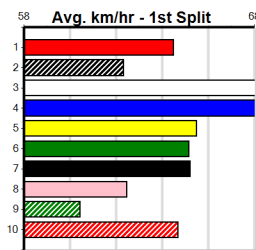

OUTER EAST FOOTBALL NETBALL COMP

5

Distance: 350m, Race Type: Grade 5, Total Prizemoney: $2,925
1st: $1,950, 2nd: $600, 3rd: $300, 4th: $75

12:47PM

(VIC time)

Watchdog Tips:

Bet:

Table header for race results including Form Box, Wgt, Dist, Track, Date, Time, BON, Margin, 1st/2nd (Time), PIR, Checked, Comment, WR, Split 1, S/P, Grade.

Race 1: HOCUS POCUS [5]. BE Bitch Sep-21. Sire: FERNANDO BALE, Dam: AMELIA CHRISTA. Trainer: Christian Schmidt (Devon Meado). Includes winning distances, weights, and box history.

Race 2: DR. JETHRO [5]. F Dog Feb-21. Sire: BERNARDO, Dam: BEATRICE. Trainer: Emily McMahon (Darriman). Includes winning distances, weights, and box history.

Race 3: BAMERA (NSW)[5]. RBD Dog May-22. Sire: WOW, Dam: LET'S WIN MEISHA. Trainer: Terrence Reid (Yuroke). Includes winning distances, weights, and box history.

Race 4: BLIND AMBITION (NSW)[5]. RBD Dog Sep-21. Sire: ZIPPING GARTH, Dam: RANGOON. Trainer: Rohan Gladman (Ballarat). Includes winning distances, weights, and box history.

Race 5: PHIL'S NO ANGEL [5]. BK Dog Mar-22. Sire: ASTON DUKE, Dam: STARLIGHT JILL. Trainer: Thomas Wark (Rushworth). Includes winning distances, weights, and box history.