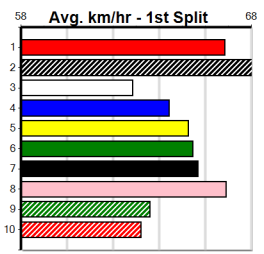

6

7

8

9

10

MONTROSE IGA LIQUOR

Distance: 300m, Race Type: Grade 5, Total Prizemoney: \$2,925  
1st: \$1,950, 2nd: \$600, 3rd: \$300, 4th: \$75

Watchdog Tips: [ ] [ ] [ ] [ ] Bet: [ ]