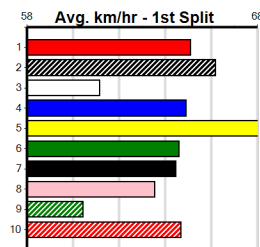

STRAIGHT RACING...GREAT RACING

Distance: 350m, Race Type: Grade 5, Total Prizemoney: $2,925
1st: $1,950, 2nd: $600, 3rd: $300, 4th: $75

Watchdog Tips: ☐ ☐ ☐ ☐ ☐

Bet: ☐

Form Box Wgt Dist Track Date Time BON Margin 1st/2nd (Time) PIR Checked Comment WR Split 1 S/P Grade

STAR OF VENUS (SA)[5]
BD Dog Mar-21 **Sire: FERNANDO BALE** **Dam: VENUS AND MARS** **Trainer: Wade Green (Parwan)**
Owner(s): J Churchman
Winning Distances: < 300m (3) 300 - 399m (2) 400 - 499m (5) 500 - 599m (2) 600 - 699m (0) > 700m (0)
Winning Weights: 32.2(1) 32.3(4) 33.0(2) 33.2(1) 33.3(1) 33.4(3)

1st (8)	33.4	515	DLC	R3	05-Mar-24	29.93	29.86	7.00L	BUCKLE UP TAHLIA (30.41)	0			5.14	$1.90	X45H
4th (3)	33.5	515	DLC	R7	12-Mar-24	30.21	29.32	3.75L	CHLOE'S COMET (29.95)	0	B		5.14	$1.80	X45F
5th (7)	33.4	340	HOB	R9	30-May-24	19.91	19.38	7.00L	ROXY ROCKER (19.43)	0		SO B	5.31	$5.50	I
6th (4)	33.4	461	HOB	R7	13-Jun-24	26.38	25.81	8.50L	DEALER (25.81)	0			5.14	$81.00	X34
2nd (4)	33.3	461	HOB	R4	20-Jun-24	26.33	26.04	0.50L	ROXY ROCKER (26.30)	0			5.12	$6.50	X23
6th (1)	33.3	461	DHO	R4	02-Jul-24	26.35	25.79	8.00L	SUPREME LEADER (25.79)	0		SO C	5.08	$61.00	I
3rd (1)	32.3	450	SHP	R7	15-Jul-24	25.60	25.34	4.00L	KRAKEN MISSILES (25.34)	M/223			6.66	$3.80	5
8th (3)	32.3	460	GEL	R6	19-Jul-24	26.47	25.17	13.00	SERIAL STICKER (25.56)	M/887			6.90	$27.30	5

Last 3 wins NOT included above

1st (1)	33.0	515	LCN	R7	22-Jan-24	29.75	29.37	0.75L	VOLUME UP (29.81)	0		SWAB	5.09	$8.00	SH
1st (3)	33.3	278	LCN	R3	12-Feb-24	16.01	16.01	4.50L	WILANN'S WAY (16.33)	0	B		4.98	$1.90	5
1st (3)	33.4	278	LCN	R10	19-Feb-24	16.13	16.06	0.75L	PACO (16.19)	0	B		5.08	$1.65	4

Box History

Bx	1st	2nd	3rd	4th	5th	6th	7th	8th
1	3	3		1	1			
2		3	1	1				
3	6		1	1			1	1
4	1	1		2	1	2		1
5		1	1	3		1		
6		2	1					
7					2			
8	2				1	1	1	2

Prize Best $38881.25
Starts NBT
Trk/Dts 47-12-7-7
APM 2-0-0-0
8533