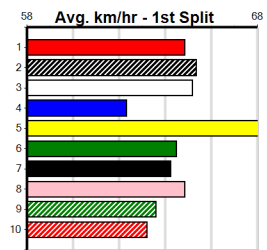

CROYDON HOMING PIGEON CLUB

Distance: 300m, Race Type: Grade 5, Total Prizemoney: $2,925
1st: $1,950, 2nd: $600, 3rd: $300, 4th: $75

Watchdog Tips: [ ] [ ] [ ] [ ] Bet: [ ]

RYDER'S MAGIC [5] RF Dog Jun-22 Sire: ASTON DEE BEE Dam: SHARNI'S MY GIRL Trainer: Lorraine Langley (Pakenham)
Winning Distances: < 300m (0) 300 - 399m (0) 400 - 499m (3) 500 - 599m (0) 600 - 699m (0) > 700m (0)
Winning Weights: 36.6(1) 36.7(1) 37.1(1)
2nd (4) 36.7 460 WGL R1 16-May-24 26.58 26.16 0.75L JOY RIDE (26.54) M/211 . . . 6.57 $1.40 T3-M
1st (2) 36.6 460 WGL R2 30-May-24 26.33 25.91 2.50L JUDGE JEBRYNAH (26.51) M/111 . . . 6.51 $1.30 T3-M
1st (6) 37.1 435 SLE R4 05-Jun-24 24.81 24.37 2.25L BOURNE SID (24.97) M/111 . . . 5.21 $2.10 7
2nd (1) 36.9 435 SLE R3 16-Jun-24 24.90 24.37 1.00L LOSE MY MIND (24.83) Q/111 . . . 5.24 $3.50 6G
1st (5) 36.7 435 SLE R9 19-Jun-24 24.69 24.41 0.25L SMOKIN' PADDY (24.71) M/121 . . SW . 5.25 $5.10 6G
2nd (5) 37.2 400 WGL R11 25-Jun-24 22.91 22.51 0.25L CELTIC BOUY (22.90) M/11 . . . 8.38 $6.30 5
5th (1) 37.1 435 SLE R4 03-Jul-24 25.22 24.41 11.00 MYALL SANDY (24.45) M/234 . . . 5.22 $6.70 5
6th (6) 37.1 300 HVL R11 14-Jul-24 17.55 16.69 10.00 ARTEMIS ONE (16.88) S/6 . . . 4.07 $2.90 RWH
Last 3 wins NOT included above
Prize Best $6940.00 NBT
Starts 10-3-4-0
Trk/Dts 1-0-0-0
APM 5384

TASTE OF HELL [5] BK Dog May-22 Sire: FERNANDO BALE Dam: EYE WILL REIGN Trainer: John Paraskevas (Pearcedale)
Winning Distances: < 300m (0) 300 - 399m (2) 400 - 499m (2) 500 - 599m (0) 600 - 699m (0) > 700m (0)
Winning Weights: 32.2(2) 32.5(2)
1st (2) 32.2 410 HOR R1 23-Apr-24 23.39 23.26 1.5L HENRY BALE (23.49) Q/11 . . . 10.49 $1.50 M
1st (8) 32.2 410 HOR R4 30-Apr-24 23.57 23.20 1.25L JED'S MEMORY (23.65) M/31 . . . 10.42 $2.20 X67
F (5) 32.3 460 WGL R9 07-May-24 0.00 26.07 . . . BLUEBELLE COLOUR (26.10) . . . VO . . . $11.50 6G
1st (1) 32.5 395 TRA R9 31-May-24 22.41 22.06 2.50L NEENA BALE (22.58) S/411 . . SW . 3.85 $1.30 RW
4th (4) 32.2 390 WBL R5 27-Jun-24 22.72 22.05 9.00L EXPLOSIVE DEBT (22.09) M/55 . . . 9.11 $11.80 5
5th (7) 32.4 485 HOR R4 02-Jul-24 27.82 27.06 7.50L IDYLLIC JAMES (27.33) M/545 . . . 6.78 $11.00 RWH
4th (6) 32.4 300 HVL R10 14-Jul-24 17.12 16.69 3.5L CHAVERO (16.87) M/7 . . . 4.12 $3.80 RWH
1st (8) 32.5 350 HVL R6 19-Jul-24 19.37 18.99 0.50L CHALLIS CANDY (19.40) M/3 . . . 6.60 $4.50 5
Last 3 wins NOT included above
Prize Best $8460.00 NBT
Starts 11-4-1-1
Trk/Dts 1-0-0-0
APM 6239