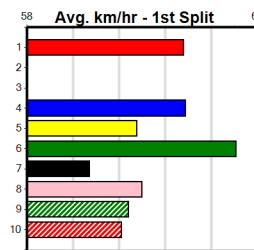

1
11:30AM

Distance: 300m, Race Type: Mixed 6/7, Total Prizemoney: $2,925
1st: $1,950, 2nd: $600, 3rd: $300, 4th: $75

(VIC time)

Watchdog Tips:

Bet:

Form	Box	Wgt	Dist	Track	Date	Time	BON	Margin	1st/2nd (Time)	PIR	Checked	Comment	WR	Split 1	S/P	Grade

1

STORM SENSATION [6]
F Dog Apr-22 Sire: **ORSON ALLEN** Dam: **ORIENTAL JADE** Trainer: **Gavin Gledhill (Coomboona)**
Owner(s): **R Trueman**
Winning Distances: < 300m (0) 300 - 399m (2) 400 - 499m (0) 500 - 599m (0) 600 - 699m (0) > 700m (0)
Winning Weights: **32.0(1) 33.5(1)**

1st (7)	33.5	390	SHP	R2	07-Dec-23	22.39	22.14	0.50L	MR. FERGUSON (22.42)	M/11	.	.	.	8.48	$5.80	T3-M
2nd (6)	33.2	350	HVL	R6	13-Dec-23	19.59	19.19	0.25L	DROOPY'S BREW (19.58)	M/1	.	.	.	6.66	$3.00	X67
5th (6)	33.2	390	SHP	R3	18-Dec-23	22.62	21.53	12.00	ASTON HORNET (21.83)	M/55	.	.	.	8.88	$33.80	RWH
3rd (8)	33.0	425	BEN	R3	12-Jan-24	24.42	23.52	6.00L	WEDLOCK (24.01)	M/122	.	.	.	6.60	$9.80	7
7th (1)	33.2	425	BEN	R3	19-Jan-24	24.80	23.91	9.00L	KRAKEN HOOK (24.19)	M/556	.	.	.	6.62	$30.10	X67
8th (2)	33.0	300	HVL	R3	04-Feb-24	16.94	16.34	6.00L	ASTON CAYENNE (16.55)	M/2	.	.	.	3.86	$13.30	X67
8th (3)	33.0	300	HVL	R9	18-Feb-24	17.17	16.50	9.00L	MINH GEORGY (16.57)	M/1	.	.	.	3.88	$15.50	X67
1st (2)	32.0	300	HVL	R2	12-Jul-24	16.68	16.68	8.50L	EVENING STAGGER (17.26)	Q/1	.	SW	.	3.85	$1.50	T3-7

Last 3 wins NOT included above

Box History

Bx	1st	2nd	3rd	4th	5th	6th	7th	8th
1			1	1				
2	1	1						1
3								1
4			1					
5								1
6		1			1			1
7	1					1		
8			1					

Prize Best	$4350.00
Starts	16.68(2)-12/7/24
Trk/Dts	15-2-2-3
APM	4-1-1-0
	1670

2

MINA MAX [7]
DKBD Bitch Jul-21 Sire: **FERNANDO BALE** Dam: **MEMPHIS SKY** Trainer: **Greg Murphy (Pearcedale)**
Owner(s): **GREG AND SONIA MURPHY (SYN), G Murphy, S Murphy**
Winning Distances: < 300m (0) 300 - 399m (1) 400 - 499m (0) 500 - 599m (0) 600 - 699m (0) > 700m (0)
Winning Weights: **27.5(1)**

5th (7)	27.2	300	HVL	R10	06-Dec-23	17.46	16.75	5.00L	FEROCIOUS SANDY (17.11)	M/4	.	.	.	3.99	$7.60	M
ST (-)	27.6	300	HVL		12-Jul-24	17.01		1.75L	Trial Cleared	M/11	.	1of2	.	3.99		ST
1st (4)	27.5	300	HVL	R2	19-Jul-24	16.94	16.74	1.75L	ARE YOU OKAY (17.05)	Q/1	.	SW	.	3.96	$2.60	M

Last 3 wins NOT included above

Box History

Bx	1st	2nd	3rd	4th	5th	6th	7th	8th
1								
2								
3								
4	1							
5								
6								
7					1			
8								

Prize Best	$1680.00
Starts	16.94(4)-19/7/24
Trk/Dts	2-1-0-0
APM	2-1-0-0
	1680

3

PLAYBACK [7]
BK Dog Oct-22 Sire: **PLAYLIST** Dam: **VALLEY REAPER** Trainer: **Phillip Pollutro (Morwell)**
Owner(s): **P Pollutro**
Winning Distances: < 300m (0) 300 - 399m (1) 400 - 499m (0) 500 - 599m (0) 600 - 699m (0) > 700m (0)
Winning Weights: **34.1(1)**

1st (8)	34.1	300	HVL	R1	14-Jul-24	17.10	16.69	5.50L	DAMAGED PANEL (17.46)	S/3	.	.	.	4.13	$9.10	M

Last 3 wins NOT included above

Box History

Bx	1st	2nd	3rd	4th	5th	6th	7th	8th
1								
2								
3								
4								
5								
6								
7								
8	1							

Prize Best	$1680.00
Starts	17.10(8)-14/7/24
Trk/Dts	1-1-0-0
APM	1-1-0-0
	1680