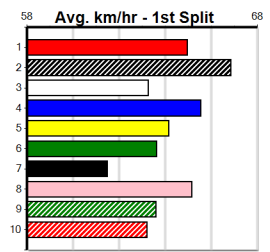

JASON McKEOWN PHOTOGRAPHY

Distance: 350m, Race Type: Grade 5, Total Prizemoney: $2,925
1st: $1,950, 2nd: $600, 3rd: $300, 4th: $75

Watchdog Tips:

Bet:

Table with columns: Form Box, Wgt, Dist, Track, Date, Time, BON, Margin, 1st/2nd (Time), PIR, Checked, Comment, WR, Split 1, S/P, Grade

CASH NOW (NSW)[5]
BE Dog Dec-20 Sire: EL GRAND SENOR Dam: SPARE CASH
Owner(s): J AND J (SYN), M Barber, P Jones
Trainer: Maria Barber (Hoddles Creek)
Winning Distances: < 300m (0) 300 - 399m (4) 400 - 499m (4) 500 - 599m (0) 600 - 699m (0) > 700m (0)
Box History table and Prize Best Starts table included.

GET A GRIP [5]
RF Dog Nov-21 Sire: ASTON DEE BEE Dam: COSMIC KATIE
Owner(s): B Sands
Trainer: Brad Sands (Pakenham)
Winning Distances: < 300m (0) 300 - 399m (4) 400 - 499m (0) 500 - 599m (0) 600 - 699m (0) > 700m (0)
Box History table and Prize Best Starts table included.

THANK YOU TOMMY [5]
BEBD Dog Oct-21 Sire: TOMMY SHELBY Dam: SNOOKY
Owner(s): S Donlon
Trainer: Sheila Donlon (Burnbank)
Winning Distances: < 300m (0) 300 - 399m (0) 400 - 499m (7) 500 - 599m (1) 600 - 699m (0) > 700m (0)
Box History table and Prize Best Starts table included.

ELUSIVE BARB [5]
BK Dog Feb-22 Sire: HOUDINI BOY Dam: ELUSIVE ANAKE
Owner(s): J Bovett
Trainer: Cameron Morris-flynn (Mitchell P)
Winning Distances: < 300m (0) 300 - 399m (1) 400 - 499m (5) 500 - 599m (0) 600 - 699m (0) > 700m (0)
Box History table and Prize Best Starts table included.

WREAKING HAVOC [5]
BK Dog Dec-21 Sire: FERNANDO BALE Dam: ELUSIVE JEWEL
Owner(s): N Beltran
Trainer: Marlene Schmidt (Devon Meadow)
Winning Distances: < 300m (0) 300 - 399m (1) 400 - 499m (3) 500 - 599m (0) 600 - 699m (0) > 700m (0)
Box History table and Prize Best Starts table included.

1

2

3

4

5