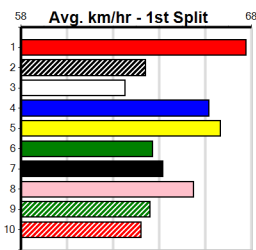

SPORTSBET GREEN TICKS

Distance: 300m, Race Type: Grade 5, Total Prizemoney: $2,925
1st: $1,950, 2nd: $600, 3rd: $300, 4th: $75

Watchdog Tips: [ ] [ ] [ ] [ ] Bet: [ ]

Race card for BLUE CRISTALLE [5]. Includes details on sire (AUSSIE INFRARED), dam (BOBBIE CRISTALLE), trainer (Dennis Langley), winning distances, and a box history table.

Race card for ASTON ANGELO [5]. Includes details on sire (TOMMY SHELBY), dam (ASTON MEILLEUR), trainer (David Condon), winning distances, and a box history table.

Race card for TASSIE TIME [5]. Includes details on sire (BERNARDO), dam (JUNO AWAY), trainer (Joyce Condon), winning distances, and a box history table.

Race card for INTER ROUGE [5]. Includes details on sire (AUSSIE INFRARED), dam (INTER SANTINA), trainer (Tony Interligi), winning distances, and a box history table.

Race card for HAPPY CHICK [5]. Includes details on sire (FERNANDO BALE), dam (AMELIA CHRISTA), trainer (Darren Ryan), winning distances, and a box history table.

1

2

3

4

5