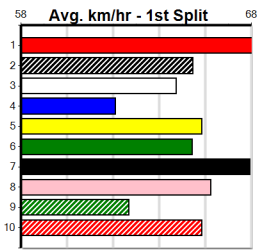

JVDM GREEN LIGHT ON PODCAST

Distance: 350m, Race Type: Grade 5, Total Prizemoney: $2,925
1st: $1,950, 2nd: $600, 3rd: $300, 4th: $75

Watchdog Tips:

Bet:

Table with columns: Form Box, Wgt, Dist, Track, Date, Time, BON, Margin, 1st/2nd (Time), PIR, Checked, Comment, WR, Split 1, S/P, Grade

ROB THE BUTCHER [5] Biks

Owner: T Meyer, Dog: WRF, Nov-21, Sire: FERNANDO BALE, Dam: EASY CHOICE, Trainer: Terry Meyer (Girgarre). Includes winning distances, weights, and box history table.

1

SURF'S UP [5]

Owner: R Moore, Dog: BE, Sep-21, Sire: FERNANDO BALE, Dam: AMELIA CHRISTA, Trainer: Christian Schmidt (Devon Meado). Includes winning distances, weights, and box history table.

2

BACK TO SCRATCH [5]

Owner: Cherry Farm (SYN), A Xerri, S Xerri, Dog: BE, Dec-21, Sire: BERNARDO, Dam: ON THE RUNWAY, Trainer: Andrew Xerri (Merrimu). Includes winning distances, weights, and box history table.

3

DR. QUEENIE [5]

Owner: DOCTORS KENNELS (SYN), J McMahon, J Gill, Dog: BD, May-22, Sire: FERAL FRANKY, Dam: DR. MUMMA, Trainer: Emily McMahon (Darriman). Includes winning distances, weights, and box history table.

4

WILL VANSON [5]

Owner: J Vandemaat, Dog: RF, Feb-22, Sire: BERNARDO, Dam: VAN EVIE, Trainer: Chloe Van de maat (Healesville). Includes winning distances, weights, and box history table.

5