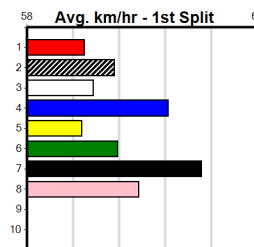

GREYHOUND ADOPTION PROGRAM

2
11:48AM

(VIC time)

Distance: 350m, Race Type: Mixed 6/7, Total Prizemoney: $2,925
1st: $1,950, 2nd: $600, 3rd: $300, 4th: $75

Watchdog Tips:

Bet:

Form Box	Wgt	Dist	Track	Date	Time	BON	Margin	1st/2nd (Time)	PIR	Checked	Comment	WR	Split 1	S/P	Grade

ELITE DOM [6]
BK Dog Jun-22 Sire: BERNARDO Dam: SUFFRAGETTE
Owner(s): Elite Greyhounds (SYN), J Timperley, D Rhoden, D O'meachair, B Telford
Winning Distances: < 300m (0) 300 - 399m (0) 400 - 499m (2) 500 - 599m (0) 600 - 699m (0) > 700m (0)
Winning Weights: 32.9(1) 33.2(1)

3rd (8)	33.1	450	TRA	R2	03-May-24	25.50	24.78	5.00L DR. YELLOWSTONE (25.15)	S/333				6.73	$8.40	M
1st (6)	33.2	435	SLE	R3	08-May-24	24.76	24.32	0.50L HAMISH ROSE (24.78)	M/211				5.32	$2.70	M
1st (8)	32.9	435	SLE	R2	12-May-24	24.58	24.08	6.00L BOURNE SID (24.97)	M/311				5.34	$3.80	7
5th (6)	33.1	450	TRA	R5	17-May-24	25.76	25.13	9.00L MR. PRESIDENT (25.13)	M/554				6.91	$1.60	RW
8th (7)	33.7	435	SLE	R9	26-May-24	25.06	24.46	7.00L RIBERO (24.58)	S/868				5.54	$7.10	RW
2nd (5)	33.4	435	SLE	R9	02-Jun-24	24.89	24.37	3.5L VALENCIA LOLA (24.65)	S/533				5.37	$7.40	6G
4th (6)	33.6	435	SLE	R3	21-Jul-24	25.32	24.29	5.00L ZIPPITY ZIPPIN' (24.98)	M/644				5.49	$2.90	X67H
3rd (5)	33.9	435	SLE	R3	28-Jul-24	25.23	24.46	5.00L LITTLE MEG (24.88)	M/853				5.56	$2.80	X67

Last 3 wins NOT included above

Box History

Bx	1st	2nd	3rd	4th	5th	6th	7th	8th
1								
2								
3								
4								
5		1	1					
6	1				1	1		
7							1	1
8	1		1					

Prize Best Starts Trk/Dts APM
$4865.00 FSH
9-2-1-2
0-0-0-0
3189

MR. DRIFTER [7]
BK Dog Apr-21 Sire: FLYNN Dam: LADY PROFIT
Owner(s): E Mcgovern
Winning Distances: < 300m (0) 300 - 399m (0) 400 - 499m (1) 500 - 599m (0) 600 - 699m (0) > 700m (0)
Winning Weights: 29.3(1)

7th (6)	29.1	400	WGL	R4	13-Jun-24	24.34	22.90	7.50L CERTAIN MAGIC (23.84)	M/88				9.16	$20.50	7
5th (8)	29.1	435	SLE	R3	19-Jun-24	25.13	24.41	2.25L GYPSY KING (24.99)	M/255				5.40	$47.60	7
5th (4)	28.5	400	WGL	R3	27-Jun-24	23.54	22.85	8.00L OPRAH BALE (23.01)	M/67				8.80	$21.40	7
7th (7)	28.6	460	WGL	R9	04-Jul-24	26.96	26.13	6.50L IT'S A HOUDINI (26.54)	M/676		SW		7.00	$112.80	7
7th (1)	28.4	450	TRA	R7	08-Jul-24	25.98	24.96	3.25L RANGER'S GIRL (25.77)	M/788				6.94	$39.50	X67
6th (5)	28.5	350	HVL	R3	12-Jul-24	20.20	19.47	7.50L CAUSING RUBBLE (19.69)	S/6				6.89	$38.20	T3-RW
4th (8)	28.5	460	WGL	R5	18-Jul-24	26.55	26.21	5.00L OH LANA (26.21)	M/554				6.86	$107.20	X67
5th (1)	28.2	595	SAP	R4	22-Jul-24	35.72	34.51	7.00L CHARLI MARLEY (35.25)	M/5566				9.62	$10.30	RW

Last 3 wins NOT included above

1st (6)	29.3	435	SLE	R1	22-May-24	25.40	24.63	0.50L CONNOR FLYNN JET (25.43)	Q/122		SW		5.39	$15.70	M

Box History

Bx	1st	2nd	3rd	4th	5th	6th	7th	8th
1								
2								
3				1				
4								
5					1			
6	1					2	1	1
7		1					1	1
8			1	2	1	1		

Prize Best Starts Trk/Dts APM
$1730.00 NBT
31-1-1-1
3-0-0-0
920