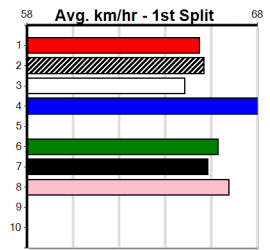

6

7

8

9

10

PITSTOP MOWER REPAIRS

Distance: 350m, Race Type: Grade 4, Total Prizemoney: \$3,360
1st: \$2,250, 2nd: \$690, 3rd: \$345, 4th: \$75

Watchdog Tips: