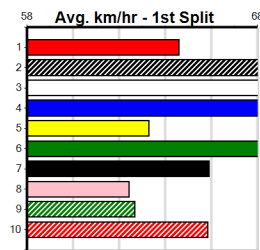

7

Distance: 350m, Race Type: Grade 5, Total Prizemoney: $2,925

1:22PM

1st: $1,950, 2nd: $600, 3rd: $300, 4th: $75

(VIC time)

Watchdog Tips:

Bet:

Form Box Wgt Dist Track Date Time BON Margin 1st/2nd (Time) PIR Checked Comment W/R Split 1 S/P Grade

URANA JASMINE [5]
BE Bitch Apr-22 Sire: FERNANDO BALE Dam: GYPSY URANA
Owner(s): S Xerri Trainer: Andrew Xerri (Merrimu)
Winning Distances: < 300m (0) 300 - 399m (0) 400 - 499m (2) 500 - 599m (3) 600 - 699m (0) > 700m (0)
Winning Weights: 25.4(1) 25.8(1) 25.9(1) 26.3(1) 26.6(1)

Box	1st	2nd	3rd	4th	5th	6th	7th	8th
1								
2								
3	1							
4								
5								
6	1							
7								
8								
9								
10								

Box History

Bx	1st	2nd	3rd	4th	5th	6th	7th	8th
1								
2								
3	1							
4								
5								
6	1							
7								
8								
9								
10								

Prize Best Starts Trk/Dts APM: $27215.00 FSH 25-5-5-1 0-0-0-0 12638

BEAR LEE BANDIT [5]
BK Dog Feb-20 Sire: BLACK BEAR LEE Dam: INMATE
Owner(s): A Powell Trainer: Adele Powell (Stanhope)
Winning Distances: < 300m (0) 300 - 399m (15) 400 - 499m (3) 500 - 599m (0) 600 - 699m (0) > 700m (0)
Winning Weights: 34.4(1) 34.5(1) 34.6(1) 34.9(1) 35.0(3) 35.3(1) 35.5(3) 35.6(3) 35.7(1) 35.8(1) 36.0(1) 36.1(1)

Box	1st	2nd	3rd	4th	5th	6th	7th	8th
1								
2								
3								
4								
5								
6								
7								
8								
9								
10								

Box History

Bx	1st	2nd	3rd	4th	5th	6th	7th	8th
1	4	4	3	2		1		
2	3	1	1	1	3	1		
3		3	2	3	3	2	2	
4	3	2	1	3	2	3	1	
5	3	1	3		2	2		
6	1	3	1		5	1		2
7	1	2	4	1	2	4	1	
8	3	2	2	1	5	1		

Prize Best Starts Trk/Dts APM: $55701.25 19.22(8)-1/1/23 FSH 105-18-17-17 70-13-10-12 8867

DO THAT EASY [5]
BKW Dog Aug-21 Sire: MEPUNGA CRUZER Dam: BIG BREBLER
Owner(s): M Wright Trainer: Bert Vandemaat (Healesville)
Winning Distances: < 300m (0) 300 - 399m (2) 400 - 499m (5) 500 - 599m (0) 600 - 699m (0) > 700m (0)
Winning Weights: 32.7(2) 33.4(1) 33.5(2) 33.8(2)

Box	1st	2nd	3rd	4th	5th	6th	7th	8th
1								
2								
3								
4								
5								
6								
7								
8								
9								
10								

Box History

Bx	1st	2nd	3rd	4th	5th	6th	7th	8th
1								
2								
3								
4	1			1				
5								
6								
7								
8								
9								
10								

Prize Best Starts Trk/Dts APM: $25015.00 NBT 27-7-9-2 4-0-2-0 5727

SWEET ALESSIA [5]
BK Bitch Jul-21 Sire: FERNANDO BALE Dam: HARDAWAY WINNIE
Owner(s): V Brosca Trainer: Tony Salpigidi (Plenty)
Winning Distances: < 300m (0) 300 - 399m (8) 400 - 499m (0) 500 - 599m (0) 600 - 699m (0) > 700m (0)
Winning Weights: 23.6(1) 23.8(1) 24.0(1) 24.1(2) 24.2(1) 24.4(1) 24.7(1)

Box	1st	2nd	3rd	4th	5th	6th	7th	8th
1								
2								
3								
4								
5								
6								
7								
8								
9								
10								

Box History

Bx	1st	2nd	3rd	4th	5th	6th	7th	8th
1	1	1	2					
2	1	1	2		2	1		
3	1		1	1				
4	3	2						1
5			1	1				
6	1							1
7	1		1					4
8			1		1	2	2	

Prize Best Starts Trk/Dts APM: $17270.00 19.47(4)-12/7/24 FSH 38-8-6-7 6-2-0-2 5980

HEAVY METAL [5]
BD Dog Aug-21 Sire: ORSON ALLEN Dam: ZIPPING POPPY
Owner(s): Eye Candy (SYN), C Wilk, K Gorman Trainer: Kate Gorman (Tanjil South)
Winning Distances: < 300m (0) 300 - 399m (6) 400 - 499m (3) 500 - 599m (0) 600 - 699m (0) > 700m (0)
Winning Weights: 30.0(1) 30.2(2) 30.4(1) 30.9(1) 31.0(2) 31.1(1) 31.5(1)

Box	1st	2nd	3rd	4th	5th	6th	7th	8th
1								
2								
3								
4								
5								
6								
7								
8								
9								
10								

Box History

Bx	1st	2nd	3rd	4th	5th	6th	7th	8th
1	1	1	2	1	1			1
2	2	1	2	2	1			
3	1	1						1
4	1	1						
5		1	1		4	1	1	
6	2							
7	2	1	1	2	1	1	1	1
8	2	2	2	1	1	1	2	

Prize Best Starts Trk/Dts APM: $18465.00 NBT 54-9-9-5 2-0-1-1 8306