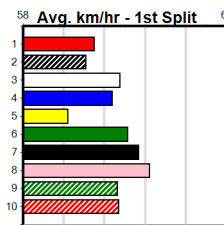

Bendigo

7
8:06PM
(VIC time)

RSN GREY AREAS WEDNESDAY & FRIDA

Distance: 500m, Race Type: Mixed 6/7, Total Prizemoney: $1,740

1st: $1,150, 2nd: $360, 3rd: $180, 4th: $50

Watchdog Tips:

8 **4** **6** **5** **Bet:** **Win 8**