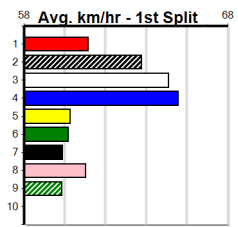

SPORTSBET SAME RACE MULTI (325+ RA

Distance: 425m, Race Type: Grade 5, Total Prizemoney: $1,530
1st: $1,000, 2nd: $320, 3rd: $160, 4th: $50

Watchdog Tips: 3 8 7 2 Bet: Box Trifecta 3,7,8 ($10 for 166.67%)

WE ARE SOUTH (3) can race on the speed from the outset in this and she may prove hard to catch if she can find the arm. LALA NOEL (8) is well drawn out wide here and can be right in the finish after his smart win 5 starts back from this draw.

Main table containing race details for 10 races, including horse names, trainers, odds, and winning boxes. Races include Quantum Leap (SA), Upon Bale (NSW), We Are South (NSW), Some Star, Yarrell Bale (NSW), Shima Jim, Lala Speed, Lala Noel, Madam Nova, and No Reserve.