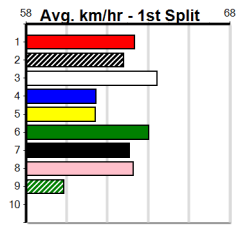

DREAMCHASERS TICKETS ON SALE NO

Distance: 425m, Race Type: Grade 5, Total Prizemoney: $1,530
1st: $1,000, 2nd: $320, 3rd: $160, 4th: $50

Watchdog Tips:

1

8

7

3

Bet:

Win 1

SWANKY CHIC (5) Drawn to race on the speed throughout, go close.

Table for race 1: SWANKY CHIC [5] FLORAL LACE $4.20. Includes horse details, trainer, and winning boxes.

MY COMPASS (5) Handy all the way win here last start, keep safe.

Table for race 2: MY COMPASS [5] SHOUT OUT LOUD $10.00. Includes horse details, trainer, and winning boxes.

COLLINDA JOHNNY (5) Can race in a forward position in this, threat.

Table for race 3: COLLINDA JOHNNY [5] AUDACIOUS BELL $8.00. Includes horse details, trainer, and winning boxes.

IBROX COOPER (NSW)[5] Handy placings here in 2 of last 4, cannot dismiss

Table for race 4: IBROX COOPER (NSW)[5] MISS IBROX $15.00. Includes horse details, trainer, and winning boxes.

TINKER PAT (5) Drawn to find some trouble in this, needs to step.

Table for race 5: TINKER PAT [5] ZIPPING ELLA $6.50. Includes horse details, trainer, and winning boxes.

TINKER CRYSTAL (5) Well beaten in recent times, looks unlikely here.

Table for race 6: TINKER CRYSTAL [5] SLEW LEFT $21.00. Includes horse details, trainer, and winning boxes.

EDI BALE (NSW)[5] Good placings in her last 2 starts, big chance.

Table for race 7: EDI BALE (NSW)[5] URSULA BALE $5.00. Includes horse details, trainer, and winning boxes.

SMALL Demeanour (NSW)[5] Showed speed in solid last start win here, danger.

Table for race 8: SMALL Demeanour (NSW)[5] MELISSA'S PRIDE $3.20. Includes horse details, trainer, and winning boxes.

MADAM NOVA (5) Res. *** SCRATCHED ***

Table for race 9: MADAM NOVA (5) Res. *** SCRATCHED *** NOVA HEART $26.00. Includes horse details, trainer, and winning boxes.

NO RESERVE ***

Table for race 10: NO RESERVE ***. Includes winning boxes.