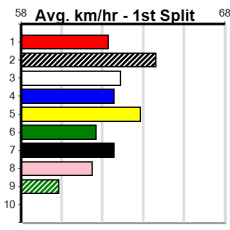

5

7:28PM
(VIC time)

MANNINGS GREYHOUND COMPLEX (325

Distance: 425m, Race Type: Grade 5, Total Prizemoney: $1,530
1st: $1,000, 2nd: $320, 3rd: $160, 4th: $50

Watchdog Tips:

2 **1** **5** **8**

Bet:

Quinella 1/2 ($10 for 1000%)

1 IN SECRET [5] Can explode once fully balanced, major player.

Form	Box	Weight	Dist	Track	Date	Time	BON	Margin	1st/2nd (Time)	PIR	Checked	Comment	W/R	Split 1	S/P	Grade	Winning Boxes																	
																	1	2	3	4	5	6	7	8										
																	2	1																
																	Prize Best								$4,760.00									
																	Starts								24.19									
																	Trk/Dst								16-3-2-3									
																	APM								6-3-1-0									
																	APM								$2366									

Trainer: Jennifer Torr (Myers Fiat) **$4.20**
Owner(s): D Torr

2 HOLTORF BALE (NSW)[5] Class edge but hit or miss early, hard to beat.

Form	Box	Weight	Dist	Track	Date	Time	BON	Margin	1st/2nd (Time)	PIR	Checked	Comment	W/R	Split 1	S/P	Grade	Winning Boxes															
																	1	2	3	4	5	6	7	8								
																	1	1	3	4	4	1	1	4								
																	Prize Best								$38,160.63							
																	Starts								24.59							
																	Trk/Dst								84-19-7-9							
																	APM								1-0-0-0							
																	APM								$9668							

Trainer: Luke Harris (Devon Meadows) **$2.20**
Owner(s): L Harris

3 DERRY GIRL [5] Not racing well enough in recent times, tested.

Form	Box	Weight	Dist	Track	Date	Time	BON	Margin	1st/2nd (Time)	PIR	Checked	Comment	W/R	Split 1	S/P	Grade	Winning Boxes																		
																	1	2	3	4	5	6	7	8											
																	1	1	1																
																	Prize Best								$15,115.00										
																	Starts								24.16										
																	Trk/Dst								56-4-4-11										
																	APM								11-1-1-2										
																	APM								$552										

Trainer: Anthony Hyde (Avenel) **$41.00**
Owner(s): A Hyde

4 RUNWAY [5] Drawn to find too much trouble here, needs to step

Form	Box	Weight	Dist	Track	Date	Time	BON	Margin	1st/2nd (Time)	PIR	Checked	Comment	W/R	Split 1	S/P	Grade	Winning Boxes																	
																	1	2	3	4	5	6	7	8										
																	1	1	1															
																	Prize Best								$5,295.00									
																	Starts								24.93									
																	Trk/Dst								43-4-2-7									
																	APM								1-0-0-0									
																	APM								$1744									

Trainer: Paul Cusack (Mount Cottrell) **$15.00**
Owner(s): P Cusack

5 BLOCK A BABE (NSW)[5] Resuming, smart win 3 back when led, big chance.

Form	Box	Weight	Dist	Track	Date	Time	BON	Margin	1st/2nd (Time)	PIR	Checked	Comment	W/R	Split 1	S/P	Grade	Winning Boxes																		
																	1	2	3	4	5	6	7	8											
																	1	1	1																
																	Prize Best								$7,635.00										
																	Starts								FSH										
																	Trk/Dst								18-3-3-1										
																	APM								0-0-0-0										
																	APM								$2931										

Trainer: Margery Quick (Haddon) **$5.50**
Owner(s): S Wood

6 ROXY CRUMPET [5] *** SCRATCHED ***

Form	Box	Weight	Dist	Track	Date	Time	BON	Margin	1st/2nd (Time)	PIR	Checked	Comment	W/R	Split 1	S/P	Grade	Winning Boxes															
																	1	2	3	4	5	6	7	8								
																	3	2	1	3	5	3	2									
																	Prize Best								$34,762.50							
																	Starts								24.06							
																	Trk/Dst								125-19-12-17							
																	APM								46-6-4-7							
																	APM								$3804							

Trainer: Suwit Bunchusri (Talbot) **$12.00**
Owner(s): S Bunchusri

7 SHIMA HARLEY [5] Handy winner here 3 starts back, cannot dismiss.

Form	Box	Weight	Dist	Track	Date	Time	BON	Margin	1st/2nd (Time)	PIR	Checked	Comment	W/R	Split 1	S/P	Grade	Winning Boxes															
																	1	2	3	4	5	6	7	8								
																	1	1	1	1	1	1	1	2								
																	Prize Best								$6,655.00							
																	Starts								24.38							
																	Trk/Dst								31-4-3-4							
																	APM								4-2-0-0							
																	APM								$3439							

Trainer: Donna Knight (Talbot) **$10.00**
Owner(s): G Mitchell

8 THAI MOGWAI [5] Can wind up mid race in his races, threat here.

Form	Box	Weight	Dist	Track	Date	Time	BON	Margin	1st/2nd (Time)	PIR	Checked	Comment	W/R	Split 1	S/P	Grade	Winning Boxes																	
																	1	2	3	4	5	6	7	8										
																	1	1	1															
																	Prize Best								$8,723.57									
																	Starts								24.37									
																	Trk/Dst								50-6-3-4									
																	APM								7-2-2-1									
																	APM								$2664									

Trainer: Kathyne Tabb (Lara) **$8.00**
Owner(s): S Randle

9 MADAM NOVA [5] (6) Only placed once in 16 starts here, outclassed.