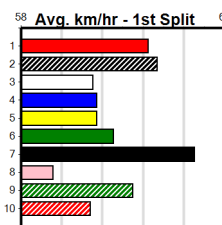

Distance: 425m, Race Type: Grade 6, Total Prizemoney: $1,530
1st: $1,000, 2nd: $320, 3rd: $160, 4th: $50

9

8:46PM

(VIC time)

PAW GLORY (7) can show good early speed in his races and looks like the one to beat here after solid placings in 2 of his last 3 starts. MOE PATTY (2) showed speed in her handy last start win and she looks like the main danger here.

Watchdog Tips:

7

2

8

4

Bet:

Win 7

Main race card table containing details for races 1 through 10, including horse names, trainers, odds, and winning boxes.