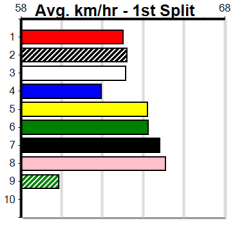

Bendigo

JARROD LARKIN CONCRETING (325+)

Distance: 425m, Race Type: Grade 5, Total Prizemoney: $1,530
1st: $1,000, 2nd: $320, 3rd: $160, 4th: $50

6

7:46PM

(VIC time)

TIMMA TURTLE TWO (7) was a fast all the way 23.99 winner here 3 starts back and he looks like the one to beat in this. BURN THE WITCH (8) can come out running in her races and she looks set to be prominent throughout here.

Watchdog Tips: 7 8 2 1 **Bet:** Box Trifecta 1,2,7,8 ($10 for 41.67%)