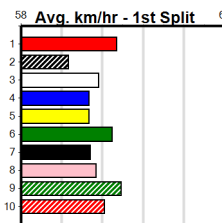

BONN BANG (1) is drawn to race on the speed from the outset and could prove hard to catch if he finds the arm early. Both MY BRO WHO (3) and MORAIN BRANDI (8) are improvers and likely placegetters

Watchdog Tips: **1** **3** **8** **4** Bet: **Box Quinella 1,3 ($10 for 1000%)**

Table with 10 rows, each representing a race. Columns include Race No, Horse Name, Trainer, Date, Weight, Dist, Track, Time, BON, Margin, 1st/2nd (Time), PIR, Checked, Comment, W/R, Split 1, S/P, Grade, and Winning Boxes. Race 7 is marked as SCRATCHED. Race 10 is also marked as SCRATCHED.