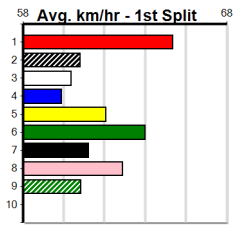

Bendigo

BENDIGO ADVERTISER (325+ RANK)

Distance: 425m, Race Type: Maiden, Total Prizemoney: $1,530
1st: $1,000, 2nd: $320, 3rd: $160, 4th: $50

2
6:25PM
(VIC time)

BENGAL BEAST (1) has shown early speed in his good placings in his last 3 starts and he is drawn to lead from go to whoa in this. GOES UNPUNISHED (4) has shown ability including a smart last start placing and she could challenge with any luck.

Watchdog Tips: 1 4 6 7 Bet: Win 1

Main race listing table containing 10 race entries with details like horse name, trainer, jockey, time, odds, and prize money. Includes sub-tables for 'Winning Boxes' for each race.