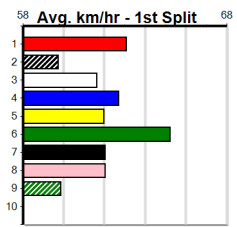

NO RESERVE ***

Table for race 10: NO RESERVE ***. Includes winning boxes.

Bendigo

11

9:28PM

(VIC time)

HANRAHAN PLUMBING (325+ RANK)

Distance: 425m, Race Type: Grade 5, Total Prizemoney: \$1,530
1st: \$1,000, 2nd: \$320, 3rd: \$160, 4th: \$50