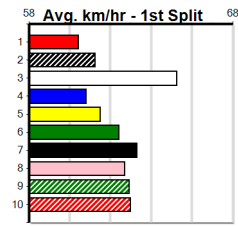

Bendigo

4

7:04PM

(VIC time)

HIP POCKET BENDIGO (325+ RANK)

Distance: 425m, Race Type: Grade 7, Total Prizemoney: $1,530
1st: $1,000, 2nd: $320, 3rd: $160, 4th: $50

MORAINÉ ARIANNA (1) was a solid last start Ballarat maiden winner and she looks like the one to beat again from her gun draw. MAXIMUM BARB (7) can show good early speed in her races and can challenge after her smart win 2 starts back.

Watchdog Tips: **1** **7** **3** **2** **Bet:** **Win 1**