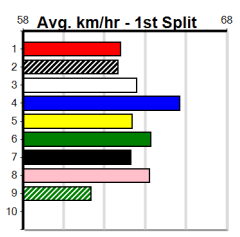

Bendigo
8
8:26PM
(VIC time)

AVARD CIVIL (325+ RANK)

Distance: 500m, Race Type: Grade 5, Total Prizemoney: $1,740
1st: $1,150, 2nd: $360, 3rd: $180, 4th: $50

Watchdog Tips: 1 6 4 3 **Bet:** Win 1

RIOT AS ONE (1) should find this a bit easier than his most recent racing and he may only need an ounce of luck early to salute here. MADDIE ODD SOCK (6) showed speed in her handy win 2 starts back and she could be right in the finish again.