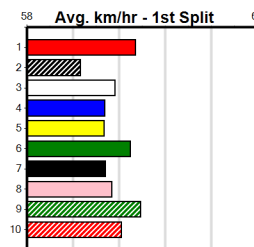

BONN BANG (1) is drawn to race on the speed from the outset and could prove hard to catch if he finds the arm early. Both MY BRO WHO (3) and MORAINÉ BRANDI (8) are improvers and likely placegetters

Watchdog Tips: 1 3 8 4 **Bet:** Box Quinella 1,3 ($10 for 1000%)

Form Box Wgt Dist Track Date Time BON Margin 1st/2nd (Time) PIR Checked Comment W/R Split 1 S/P Grade

BONN BANG [7] Drawn to race on the speed in this, major player. **$4.20**
BK Dog May-22 Sire: SHIMA SHINE Dam: LILLY LANA
Owner(s): M Ebeyer
Winning Distances: < 300m (0) 300 - 399m (0) 400 - 499m (1) 500 - 599m (0) 600 - 699m (0) > 700m (0)
Winning Weights: 31.5(1)
6th (5) 29.6 525 MEP R3 17-Jul-24 31.35 29.78 11.00 PAW VELDROEN (30.63) S/6666 . . . . 5.43 $50.60 MH
4th (6) 30.3 400 GEL R2 23-Jul-24 23.25 22.44 4.25L DUSTY ALICE (22.97) S/64 . . . . 8.88 $6.20 M
7th (5) 30.4 460 WGL R1 08-Aug-24 27.18 26.06 11.00 MATRIARCH SHELL (26.47) S/557 . . . . 6.81 $8.90 T3-M
4th (4) 31.0 350 HVL R2 20-Sep-24 20.04 19.41 5.00L SHAUN LEE ROSE (19.70) S/8 . . . . 7.00 $12.80 M
2nd (1) 31.1 435 SLE R1 25-Sep-24 25.47 24.88 2.25L FOREIGN CURRENCY (25.32) M/234 . . . V10 . 5.39 $36.10 M
1st (6) 31.5 400 GEL R2 08-Oct-24 23.05 22.73 4.50L NOAH DEAR (23.35) M/32 . . . SW . 8.63 $7.80 M
2nd (4) 31.2 450 WBL R5 14-Oct-24 26.11 25.74 5.50L OFFENSIVE LADY (25.74) S/322 . . . . 6.80 $3.70 X67
5th (3) 31.6 400 GEL R9 22-Oct-24 23.21 22.43 12.00 SHRAPNEL (22.43) M/56 . . . . 8.91 $2.90 T3-7
Last 3 wins NOT included above

Box History
Bx 1st 2nd 3rd 4th 5th 6th 7th 8th
1 1
2
3
4 1 1
5 1 1
6 1 1
7
8
Prize Best $1740.00
Starts FSH
Trk/Dts 9-1-2-0
APM 0-0-0-0
1710

BELFAST LILY [7] Likely to be out the back early here, tough ask. **$15.00**
BE Bitch Oct-21 Sire: SHIMA SHINE Dam: LIZZIE'S ENTITY
Owner(s): D Knight
Winning Distances: < 300m (0) 300 - 399m (1) 400 - 499m (0) 500 - 599m (0) 600 - 699m (0) > 700m (0)
Winning Weights: 26.9(1)
5th (5) 27.0 425 BEN R9 14-Aug-24 24.67 23.98 5.00L MINCHER MAGIC (24.33) M/555 . . . . 7.04 $11.40 T3-7
7th (4) 27.3 450 BAL R6 23-Aug-24 26.62 25.41 12.00 MITZI ROCKS (25.79) S/887 . . . . 6.96 $52.40 7
3rd (3) 27.8 390 BAL R9 02-Sep-24 23.18 22.64 4.50L CAPUANO (22.88) M/84 . . . . 8.97 $4.60 7
7th (3) 27.5 390 BAL R9 06-Sep-24 23.28 22.42 13.00 ZOOM BOOM (22.42) M/87 . . . . 8.97 $51.70 7
4th (7) 27.4 425 BEN R2 11-Sep-24 24.95 24.14 5.50L GRANNIE MAY (24.59) M/885 . . . . 7.10 $29.60 T3-7
3rd (3) 27.2 485 HOR R9 15-Sep-24 28.22 27.30 3.75L HURRICANE BERT (27.97) M/566 . . . . 6.99 $125.20 7
5th (5) 27.0 500 BEN R5 18-Sep-24 29.02 28.46 8.00L JOLLY OLLIE (28.46) S/886 . . . . 7.00 $70.20 T3-7
4th (8) 27.1 425 BEN R3 26-Sep-24 24.99 24.09 10.00 AUDITION (24.29) M/778 . . . . 6.85 $25.70 T3-7
Last 3 wins NOT included above
1st (3) 26.9 390 BAL R1 02-Jun-24 22.74 22.08 0.50L JEFF THE MAN (22.77) M/62 . . . SW . 8.84 $25.80 T3-M

Box History
Bx 1st 2nd 3rd 4th 5th 6th 7th 8th
1
2 1 1
3 1 3 1 3 1
4 2 1 2
5 1 1 1 2 1 1
6 1 1
7 2 2 1 1 1
8 1 2 1 1 1
Prize Best $3355.00
Starts 24.67(5)-14/8/24
Trk/Dts 39-1-2-7
APM 4-0-0-0
1473