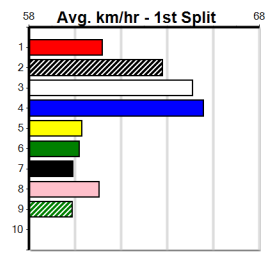

Bendigo
12
9:46PM
(VIC time)

SPORTSBET SAME RACE MULTI (325+ RANK)

Distance: 425m, Race Type: Grade 5, Total Prizemoney: $1,530
1st: $1,000, 2nd: $320, 3rd: $160, 4th: $50

WE ARE SOUTH (3) can race on the speed from the outset in this and she may prove hard to catch if she can find the arm. LALA NOEL (8) is well drawn out wide here and can be right in the finish after his smart win 5 starts back from this draw.

Watchdog Tips: **3** **8** **7** **2** **Bet:** **Box Trifecta 3,7,8 ($10 for 166.67%)**

1

QUANTUM LEAP (SA)[5] **Likely to get buried back in this, looks unlikely.** **$15.00**
BK Dog Feb-22 Sire: SENNACHIE Dam: SPRINGVALE DIVA Trainer: Donna Beasley (Mount Cottrell)
Owner(s): D Beasley
Winning Distances: < 300m (0) 300 - 399m (0) 400 - 499m (4) 500 - 599m (0) 600 - 699m (0) > 700m (0)
Winning Weights: 31.2(1) 31.4(1) 31.5(1) 31.6(1)
7th (8) 32.3 390 WBL R11 20-Aug-24 23.27 22.30 14.00 ASTON SHERIFF (22.30) S/68 . . . . . 9.00 $39.90 5
6th (4) 32.4 400 MTG R3 22-Aug-24 24.54 23.23 10.00 CADILLAC BEAST (23.84) . . . . . 11.66 $3.50 RW
6th (4) 32.8 305 MTG R3 29-Aug-24 18.66 17.82 12.00 AMALI MOO (17.82) . . . . . 6.06 $17.00 RW
5th (1) 32.6 305 MTG R3 12-Sep-24 18.80 17.97 11.00 HERE FOR GLORY (18.08) . . . . . 5.92 $18.00 RW
6th (3) 31.6 400 MTG R10 10-Oct-24 24.43 23.07 7.00 TURNING OAK (23.95) . . . . . 11.43 $14.00 RWH
6th (2) 31.3 390 WBL R4 14-Oct-24 23.57 22.43 11.00 KOUTAKI (22.85) M/66 . . SW 9.29 $23.20 5
5th (2) 31.3 400 MTG R10 17-Oct-24 24.30 23.01 7.50L JUST PADDY (23.77) . . . . . 11.48 $9.00 RW
5th (7) 31.8 400 MTG R10 24-Oct-24 24.81 23.24 19.00 MOONLIGHT COMET (23.53) . . . . . 11.90 $26.00 RW
Last 3 wins NOT included above
1st (1) 31.6 400 MTG R10 14-Mar-24 23.67 23.13 0.75L IRRIGATION (23.73) . . . . . 10.88 $3.00 RW
1st (8) 31.5 400 MTG R9 28-Mar-24 23.68 23.32 3.75L IT'S POTTER (23.94) . . . . . 11.07 $2.30 RW
1st (6) 31.4 400 MTG R3 18-Jul-24 23.66 23.27 4.25L MAYBE SPAGHETTI (23.95) . . . . . 11.06 $10.00 RW

Box History

Bx	1st	2nd	3rd	4th	5th	6th	7th	8th
1	2				1		1	
2						2	1	
3					1		1	2
4							5	1
5								1
6	1	2	1	1	1	1	1	1
7			1	1	1	1	2	1
8	1							1

Prize Best $3205.00
Starts FSH
Trk/Dts 36-4-2-3
APM 0-0-0-0 879