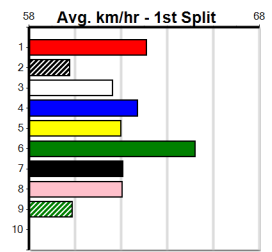

Bendigo
11
9:28PM
(VIC time)

HANRAHAN PLUMBING (325+ RANK)

Distance: 425m, Race Type: Grade 5, Total Prizemoney: $1,530
1st: $1,000, 2nd: $320, 3rd: $160, 4th: $50

MAJOR FRANKY (6) showed early speed in his good last start win and he can make it two in a row in a race of this nature. CLASSY SHIFTER (8) recorded a handy placing from the exact same box last start and he could be the danger again here.

Watchdog Tips: **6** **8** **3** **4** **Bet:** **Win 6**

1

QUANTUM MASTER (SA)[5] Well drawn, handy early, place hopes if steps. **$10.00**

BD Dog Feb-22 Sire: SPRING BRIDGE Dam: SPRING BELLA Trainer: Paul Cusack (Mount Cottrell)

Owner(s): P Cusack
Winning Distances: < 300m (0) 300 - 399m (0) 400 - 499m (6) 500 - 599m (0) 600 - 699m (0) > 700m (0)

Winning Weights: 31.2(1) 31.7(1) 31.8(1) 31.9(2) 32.0(1)

Box	1st	2nd	3rd	4th	5th	6th	7th	8th
1	1							
2		1						
3								
4								
5								
6								
7								
8								

5th (2) 32.3 400 GEL R6 03-Sep-24 23.69 22.31 20.00 ASTON WESTERN (22.31) M/44 . . . . . 8.74 $30.20 5
2nd (6) 32.5 400 MTG R10 19-Sep-24 23.80 23.11 6.00L SWIRLING MISS (23.39) . . . . . 11.08 $2.70 RW
4th (7) 32.1 400 MTG R6 26-Sep-24 23.80 23.16 4.75L PACE TO BURN (23.47) . . . . . 11.07 $5.50 RW
7th (2) 32.0 390 BAL R3 30-Sep-24 22.95 22.39 7.00L PLUTOCRACY (22.48) M/64 . . . . . 8.62 $35.30 T3-5
7th (5) 32.2 300 HVL R9 04-Oct-24 17.40 16.70 9.00L HIERARCHY (16.79) S/7 . . . . . SW 4.56 $14.60 T3-5
7th (8) 32.2 300 HVL R11 15-Oct-24 17.26 16.68 7.50L BUDDY BLUE (16.76) M/3 . . . . 4.00 $15.60 T3-5
5th (5) 32.2 400 MTG R7 17-Oct-24 24.03 23.01 8.00L BULSARA (23.47) . . . . 11.15 $7.50 RW
4th (3) 32.1 400 MTG R7 24-Oct-24 23.94 23.24 4.50L CADILLAC ROCKS (23.62) . . . . 11.17 $5.00 RW

Last 3 wins NOT included above

Box	1st	2nd	3rd	4th	5th	6th	7th	8th
1	1							
2		1						
3			1					
4				1				
5					1			
6						1		
7							1	
8								1

1st (2) 31.8 400 MTG R4 29-Feb-24 23.76 23.23 6.00L QUANTUM LEAP (24.19) 0 . . . . . SW . . . . . 10.99 $4.40 RW
1st (6) 31.2 400 MTG R3 02-May-24 23.63 22.97 3.00L FLYING MADELINE (23.85) . . . . 11.09 $2.90 RW
1st (5) 31.9 400 MTG R4 09-May-24 23.22 23.01 6.50L RISE AS ONE (23.68) 0 . . . . . SAMP . . . . . 10.75 $4.00 RWF

Prize Best Starts Trk/Dts APM $5515.00 FSH 33-6-5-2 0-0-0-0 2045