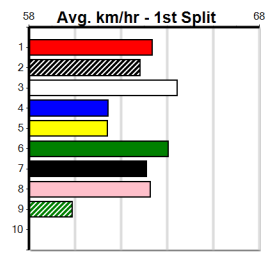

DREAMCHASERS TICKETS ON SALE NOW

Distance: 425m, Race Type: Grade 5, Total Prizemoney: $1,530
1st: $1,000, 2nd: $320, 3rd: $160, 4th: $50

SWANKY CHIC (1) is drawn to race on the speed from the outset in this and she may prove hard to catch if she can find the arm. SMALL DEMEANOUR (8) showed good speed in his solid last start win here and he looks like the danger again.

Watchdog Tips: **1** **8** **7** **3** **Bet:** **Win 1**

SWANKY CHIC [5] **Drawn to race on the speed throughout, go close.** **$4.20**

BK Bitch Jan-22 **Sire: TOMMY SHELBY** **Dam: FLORAL LACE** **Trainer: Brian Hodgson (Smythesdale)**

Owner(s): B Dowler
Winning Distances: < 300m (0) 300 - 399m (0) 400 - 499m (4) 500 - 599m (0) 600 - 699m (0) > 700m (0)

Winning Weights: 25.3(1) 25.5(1) 25.7(1) 25.8(1)

Pl	Box	Wgt	Dist	Track	Date	Time	BOB	Margin	1st/2nd (Time)	PIR	Checked	Comment	WR	Split 1	S/P	Grade
2nd	(5)	26.0	400	WGL	R4	25-Jul-24	23.14	23.01	0.50L ASTON IMAGE (23.11)	Q/11	.	.	.	8.39	$4.70	T3-5
6th	(1)	25.5	460	WGL	R5	02-Aug-24	26.38	25.82	8.50L BEBOP JAZZ (25.82)	Q/355	.	SW	.	6.57	$16.90	RW
1st	(5)	25.7	400	WGL	R10	15-Aug-24	22.88	22.75	0.75L RYDER'S MAGIC (22.93)	Q/22	.	SW	.	8.39	$6.90	T3-5
7th	(1)	25.0	390	BAL	R13	18-Sep-24	22.90	21.78	9.00L ZAP (22.28)	M/68	.	.	.	8.80	$4.60	5
5th	(2)	25.3	390	BAL	R14	25-Sep-24	22.72	22.31	4.25L COOL NATURE (22.43)	Q/33	.	.	W	8.57	5	
6th	(7)	25.0	390	BAL	R5	09-Oct-24	22.77	22.06	10.00 GAYLE BALE (22.09)	M/66	.	.	.	8.69	$43.60	5
4th	(1)	25.1	390	BAL	R5	14-Oct-24	22.61	22.18	6.50L BOROUGHSALTS (22.18)	Q/34	.	.	W	8.56	$16.20	T3-5
3rd	(1)	25.2	390	BAL	R5	21-Oct-24	22.58	22.03	2.25L MISTY AMY (22.43)	M/44	.	.	.	8.69	$2.00	T3-5

Last 3 wins NOT included above

1st	(6)	25.3	400	WGL	R1	15-Feb-24	22.84	22.72	1.25L DARNUM DESIRE (22.92)	Q/22	.	.	.	8.43	$1.90	T3-M
1st	(6)	25.5	400	WGL	R9	11-Jul-24	23.22	23.08	0.50L SMOKIN' GRACIE (23.25)	Q/32	.	.	.	8.56	$8.30	T3-7
1st	(6)	25.8	400	WGL	R9	18-Jul-24	23.10	22.88	2.50L ASTON VALOUR (23.28)	Q/11	.	.	.	8.45	$5.40	6G

Box History

Bx	1st	2nd	3rd	4th	5th	6th	7th	8th
1	1	1	1	1	1	1	1	1
2			1	1	1	1	1	1
3				1				
4						1		
5	1	1	2					
6	3		1	1				
7			2	1	1			
8			1					1

Prize Best Starts Trk/Dts APM $6710.00 FSH 25-4-2-8 0-0-0-0 2922