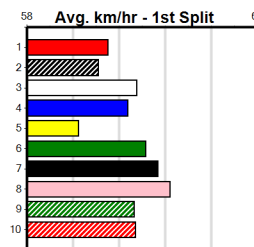

RSN GREY AREAS WEDNESDAY & FRIDAY

Distance: 500m, Race Type: Mixed 6/7, Total Prizemoney: $1,740
1st: $1,150, 2nd: $360, 3rd: $180, 4th: $50

WARRIOR SAL (8) showed good early speed in his smart last start placing here and he may prove hard to beat if he can step on terms here. REBEL THINKER (4) has recorded handy placings in 3 of his last 4 starts and could challenge.

Watchdog Tips:	8	4	6	5	Bet:	Win 8

Form Box	Wgt	Dist	Track	Date	Time	BON	Margin	1st/2nd (Time)	PIR	Checked	Comment	WR	Split 1	S/P	Grade		
1	CLONCURRENCY GOLD [7] Maiden win was from this draw, place hopes. $15.00																
F	Dog	Jan-23													Sire: KOBLENZ	Dam: CLONCURRENCY GIRL	Trainer: John Carr (Devon Meadows)
Owner(s): A Carr																	
Winning Distances: < 300m (0) 300 - 399m (0) 400 - 499m (1) 500 - 599m (0) 600 - 699m (0) > 700m (0)																	
Winning Weights: 34.1(1)																	
6th (2)	33.9	400	WGL	R2	17-Sep-24	23.99	22.38	19.00 MAKE IT POP (22.72)	M/86				9.24	$12.40	M		
1st (1)	34.1	460	WGL	R2	24-Sep-24	26.50	25.73	0.75L THIS BAD BOY (26.55)	M/222				6.72	$20.20	M		
7th (5)	33.7	460	WGL	R7	03-Oct-24	26.78	26.16	4.25L BOBBY BACCALA (26.50)	M/347				6.76	$21.00	T3-RW		
3rd (1)	33.5	460	WGL	R7	10-Oct-24	26.28	25.83	4.00L BALLYMAC STORM (26.02)	M/443				6.79	$3.50	T3-RW		
4th (4)	33.5	460	GEL	R4	15-Oct-24	26.99	25.90	6.00L FLY HIGH ZEUS (26.59)	M/865				7.33	$13.70	7		
7th (1)	33.4	460	GEL	R7	22-Oct-24	27.06	25.93	14.00 STEADFAST EDDIE (26.10)	M/667				6.90	$6.00	T3-RW		
Last 3 wins NOT included above																	
Box History																	
Bx	1st	2nd	3rd	4th	5th	6th	7th	8th									
1	1																
2																	
3																	
4																	
5																	
6																	
7																	
8																	
Prize Best	$1890.00 FSH																
Starts	6-1-0-1																
Trk/Dts	0-0-0-0																
APM	1890																

2	WHATEVER JIMMY [7] Handy maiden win here last start, cannot dismiss. $9.00																
BK	Dog	Feb-22													Sire: MY REDEEMER	Dam: WHATEVER I WANT	Trainer: Patrick Furci (Maribyrnong)
Owner(s): T Aloisi																	
Winning Distances: < 300m (0) 300 - 399m (0) 400 - 499m (1) 500 - 599m (0) 600 - 699m (0) > 700m (0)																	
Winning Weights: 30.2(1)																	
4th (7)	31.7	460	WGL	R1	25-Jun-24	26.38	25.61	7.00L HARVINGTON (25.90)	S/744				6.98	$9.50	M		
3rd (2)	31.4	460	WGL	R1	04-Jul-24	26.76	26.13	8.50L FLYING PROUD (26.17)	S/744				6.94	$1.40	M		
4th (3)	30.1	400	GEL	R1	24-Sep-24	23.42	22.50	6.50L MYSTIC FIREFLY (22.99)	S/64				8.94	$2.20	M		
5th (8)	30.1	400	GEL	R3	27-Sep-24	23.06	22.22	2.75L VOLTAGE STRIKE (22.88)	S/64				8.94	$8.80	M		
5th (4)	30.3	450	BAL	R2	02-Oct-24	26.36	25.12	8.00L COBBLE GIBLET (25.82)	M/775				7.07	$28.20	M		
6th (8)	30.5	350	HVL	R3	15-Oct-24	20.24	19.02	6.50L MATCHBOX FLAME (19.81)	S/7				7.03	$4.80	M		
1st (4)	30.2	425	BEN	R1	19-Oct-24	24.41	24.08	3.25L AUSSIE FLAME (24.62)	S/311		SW		6.83	$2.00	M		
5th (1)	30.4	500	BEN	R7	23-Oct-24	29.06	28.41	8.00L ZIPPING SCOOBY (28.51)	M/445				6.81	$4.10	T3-RW		
Last 3 wins NOT included above																	
Box History																	
Bx	1st	2nd	3rd	4th	5th	6th	7th	8th									
1	1	1															
2																	
3																	
4	1																
5		1															
6																	
7																	
8																	
Prize Best	$2765.00																
Starts	29.06(1)-23/10/24																
Trk/Dts	15-1-2-2																
APM	1-0-0-0																
	1606