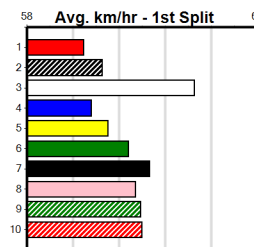

HIP POCKET BENDIGO (325+ RANK)

Distance: 425m, Race Type: Grade 7, Total Prizemoney: $1,530
1st: $1,000, 2nd: $320, 3rd: $160, 4th: $50

MORAINE ARIANNA (1) was a solid last start Ballarat maiden winner and she looks like the one to beat again from her gun draw. MAXIMUM BARB (7) can show good early speed in her races and can challenge after her smart win 2 starts back.

Watchdog Tips: 1 7 3 2 **Bet:** Win 1

1

MORAINE ARIANA [7] **$3.20**

Solid last start maiden winner, one to beat here.

BK Bitch Jan-23 Sire: KOBLENZ Dam: MORAINE COCO Trainer: Briana Robertson-leech (Smeaton)

Owner(s): MORAINE (SYN), G Judd, S Judd

Winning Distances: < 300m (0) 300 - 399m (1) 400 - 499m (0) 500 - 599m (0) 600 - 699m (0) > 700m (0)

Winning Weights: 28.7(1)

Pos	Time	Dist	Track	Date	Time	BOB	Margin	1st/2nd (Time)	PIR	Checked	Comment	WR	Split 1	S/P	Grade
6th (7)	27.5	390	BAL	R2	31-Jul-24	22.99	22.17	11.00 PAW REX (22.26)	M/87				8.94	$21.40	MH
5th (4)	27.8	390	BAL	R2	21-Aug-24	22.99	22.10	6.50L HIGHWAY HOOLIGAN (22.55)	M/44				8.73	$12.80	M
4th (4)	28.0	425	BEN	R1	30-Aug-24	24.55	23.73	1.75L PAW XENA (24.45)	M/554				6.76	$15.20	M
2nd (8)	28.3	425	BEN	R1	20-Sep-24	24.65	24.04	2.75L EXPELLED (24.47)	M/332				6.83	$10.20	M
4th (6)	28.6	425	BEN	R1	27-Sep-24	24.56	23.60	8.00L ATLAS ALIEN (24.03)	M/344				6.76	$4.20	M
1st (8)	28.7	390	BAL	R3	17-Oct-24	22.35	22.15	1.00L BELFAST SPOT (22.41)	Q/11				8.61	$1.80	T3-M

Last 3 wins NOT included above

Box History

Bx	1st	2nd	3rd	4th	5th	6th	7th	8th
1								
2								
3								
4					1	1		
5								
6				1				
7						1		
8	1	1						

Prize Best $1670.00
Starts 24.55(4)-30/8/24
Trk/Dts 6-1-1-0
APM 3-0-1-0
1551

2

SHY CABANG [7] **$6.50**

Resuming, talented with good early speed, threat.

BE Bitch Mar-22 Sire: BEAST UNLEASHED Dam: STARS AND LIGHTS Trainer: John Mangion (Numurkah)

Owner(s): J Mangion

Winning Distances: < 300m (0) 300 - 399m (1) 400 - 499m (0) 500 - 599m (0) 600 - 699m (0) > 700m (0)

Winning Weights: 28.8(1)

Pos	Time	Dist	Track	Date	Time	BOB	Margin	1st/2nd (Time)	PIR	Checked	Comment	WR	Split 1	S/P	Grade
7th (6)	28.1	450	SHP	R2	06-Jun-24	26.71	25.52	14.00 PAW XAVIER (25.75)	M/546				6.99	$21.10	T3-M
6th (7)	27.7	425	BEN	R1	19-Jun-24	25.21	24.13	12.00 KRAKEN TILLY (24.38)	M/745				6.88	$6.90	T3-M
1st (3)	28.8	390	SHP	R1	19-Jul-24	22.78	22.28	7.00L KOMATSU ICON (23.24)	M/11				8.69	$4.30	M
6th (6)	29.0	390	SHP	R9	25-Jul-24	23.04	22.20	11.00 BERYL'S PRIDE (22.29)	S/76				8.87	$17.20	T3-7
2nd (2)	29.3	425	BEN	R4	07-Aug-24	24.69	24.28	2.00L SEE SPARKS FLY (24.57)	M/112				6.68	$2.80	7
5th (3)	29.5	390	SHP	R2	10-Aug-24	23.00	22.14	10.00 ZAMBADA ICON (22.33)	S/54				8.93	$12.60	7
3rd (6)	29.4	425	BEN	R9	14-Aug-24	24.53	23.98	3.00L MINCHER MAGIC (24.33)	S/222				6.79	$6.60	T3-7
6th (3)	29.6	425	BEN	R3	21-Aug-24	25.08	24.10	11.00 TORNADO JACK (24.35)	S/655				6.97	$3.90	7

Last 3 wins NOT included above

Box History

Bx	1st	2nd	3rd	4th	5th	6th	7th	8th
1								
2		1	1	1				
3	1				1	1		
4								
5					1			
6			1			1	1	
7						1		
8								

Prize Best $1815.00
Starts 24.53(6)-14/8/24
Trk/Dts 11-1-1-2
APM 7-0-1-2
1022