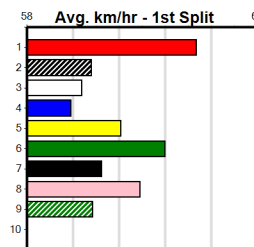

BENDIGO ADVERTISER (325+ RANK)

Distance: 425m, Race Type: Maiden, Total Prizemoney: $1,530
1st: $1,000, 2nd: $320, 3rd: $160, 4th: $50

BENGAL BEAST (1) has shown early speed in his good placings in his last 3 starts and he is drawn to lead from go to whoa in this. GOES UNPUNISHED (4) has shown ability including a smart last start placing and she could challenge with any luck.

Watchdog Tips:	1	4	6	7	Bet:	Win 1

Form Box	Wgt	Dist	Track	Date	Time	BON	Margin	1st/2nd (Time)	PIR	Checked	Comment	WR	Split 1	S/P	Grade

1

BENGAL BEAST [M] **$2.60**

Shown speed in good placings last 3, one to beat.

RBD Dog Dec-22 Sire: BEAST UNLEASHED Dam: INVICTUS SYBIL

Owner(s): SKY ROCKET (SYN), G Edwards, K Browney Trainer: Gordon Edwards (Cranbourne We)

Winning Distances: < 300m (0) 300 - 399m (0) 400 - 499m (0) 500 - 599m (0) 600 - 699m (0) > 700m (0)

Winning Weights:

5th (3)	35.1	350	HVL	R1	25-Aug-24	20.10	18.71	7.00L MY NAME'S EVELYN (19.64)	M/4				6.75	$10.60	M
5th (4)	34.9	300	HVL	R1	08-Sep-24	17.03	16.31	8.50L BLACK STATESMAN (16.47)	M/6				4.10	$24.40	M
3rd (5)	35.1	460	WGL	R3	20-Sep-24	27.06	25.89	6.00L KIWI ICE CUBE (26.64)	M/333				6.71	$21.70	M
4th (5)	35.3	400	WGL	R1	26-Sep-24	23.33	22.85	5.00L JUMBUK DAMIEN (22.99)	M/34				8.65	$6.00	T3-M
4th (6)	35.0	460	WGL	R2	01-Oct-24	26.58	25.54	4.75L MARJORIE MAUDE (26.26)	M/334				6.65	$52.50	MH
2nd (8)	34.7	460	WGL	R2	08-Oct-24	26.04	25.73	1.25L FLYING BATTY (25.96)	Q/122				6.57	$14.20	M
3rd (7)	35.0	515	SAP	R1	14-Oct-24	30.66	29.64	8.50L SWEET BEE (30.07)	Q/2223		SW		5.17	$33.80	M
2nd (8)	35.1	515	SAP	R1	21-Oct-24	30.22	29.38	7.00L MILES APART (29.76)	M/1222				5.10	$25.90	M

Last 3 wins NOT included above

Box History

Bx	1st	2nd	3rd	4th	5th	6th	7th	8th
1								
2								
3					1			
4						1		
5			1	1				
6					1			
7			1					
8		2						

Prize Best $1790.00
Starts FSH
Trk/Dts 8-0-2-2
APM 0-0-0-0
1738

2

NANA'S REBEL [M] **$26.00**

Placed only once in 23 starts, looks unlikely here

WBK Bitch Mar-22 Sire: PURE TITANIUM Dam: CRUISING FOUR

Owner(s): J Condo Trainer: Judith Condo (Pyramid Hill)

Winning Distances: < 300m (0) 300 - 399m (0) 400 - 499m (0) 500 - 599m (0) 600 - 699m (0) > 700m (0)

Winning Weights:

6th (2)	29.2	425	BEN	R2	08-Jun-24	25.16	24.27	5.50L AMAZING STELLAR (24.77)	S/666				6.98	$14.70	M
4th (8)	29.2	410	HOR	R2	25-Jun-24	24.44	23.07	13.00 CHARLIE ASH (23.59)	S/33				11.07	$42.50	M
5th (8)	29.4	425	BEN	R1	30-Jun-24	25.02	23.61	14.00 CITY LIMIT (24.10)	S/666				6.90	$37.20	M
5th (5)	29.3	410	HOR	R1	09-Jul-24	24.20	22.97	8.00L SMILING BEE (23.67)	M/55				10.70	$32.30	M
5th (3)	29.0	390	SHF	R1	26-Aug-24	23.16	22.16	11.00 DARRA RUBY (22.44)	S/65		W		8.88	$132.90	MH
7th (6)	29.2	410	HOR	R1	03-Sep-24	24.11	23.05	6.50L SUNTORY LISA (23.68)	M/66		W		10.94	$15.20	M
5th (6)	29.6	410	HOR	R3	15-Sep-24	24.81	23.03	20.00 UP HILL SHILOH (23.48)	S/55				11.30	$68.00	M
5th (7)	28.8	425	BEN	R2	19-Oct-24	24.72	24.08	7.00L SCOOP THE LOOT (24.24)	S/655				6.86	$27.10	M

Last 3 wins NOT included above

Box History

Bx	1st	2nd	3rd	4th	5th	6th	7th	8th
1				1				
2						1		
3					2			
4				2	1	2	1	
5					2			1
6	1			1	1	1	1	
7				1	1	1	1	1
8				1	1	1	1	1

Prize Best $595.00
Starts 24.72(7)-19/10/24
Trk/Dts 23-0-1-0
APM 14-0-1-0
179