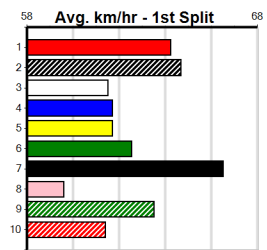

MADE SOLUTIONS ELECTRICAL & DATA (325+)

Distance: 425m, Race Type: Grade 6, Total Prizemoney: $1,530
1st: $1,000, 2nd: $320, 3rd: $160, 4th: $50

PAW GLORY (7) can show good early speed in his races and looks like the one to beat here after solid placings in 2 of his last 3 starts. MOE PATTY (2) showed speed in her handy last start win and she looks like the main danger here.

Watchdog Tips: **7** **2** **8** **4** **Bet:** **Win 7**

1

SILENT WHISPER [6] **Steady win 3 starts back but may need luck here.** **$12.00**

BK Bitch Mar-22 Sire: MY REDEEMER Dam: HEADSPACE Trainer: Ian Hopper (Werribee)

Owner(s): I Hopper
Winning Distances: < 300m (0) 300 - 399m (0) 400 - 499m (2) 500 - 599m (0) 600 - 699m (0) > 700m (0)
Winning Weights: 24.3(1) 24.4(1)

Plc	Box	Dist	Track	Date	Time	BOB	Margin	1st/2nd (Time)	PIR	Checked	Comment	WR	Split 1	S/P	Grade
6th	(1)	24.5	350	HVL	R2	11-Aug-24	19.87	19.01	7.50L BANK ROBBER (19.36)	M/4			6.68	$51.90	X67H
6th	(8)	24.7	350	HVL	R1	18-Aug-24	20.45	19.07	6.50L CATHY'S DREAM (20.00)	M/4			6.83	$8.30	X67
3rd	(3)	24.2	400	GEL	R9	20-Aug-24	22.79	22.49	2.00L OUR VISION (22.66)	Q/33			8.54	$9.00	7
6th	(1)	24.2	400	GEL	R9	27-Aug-24	23.24	22.57	6.00L MAGGIE PARKER (22.86)	M/77			8.83	$4.30	7
6th	(4)	24.2	400	GEL	R10	27-Sep-24	23.21	22.22	7.50L IMPOSTER (22.70)	S/66			8.68	$42.10	X67
1st	(7)	24.3	400	GEL	R11	08-Oct-24	23.33	22.73	1.25L MAYBE SPAGHETTI (23.42)	M/34		SW	8.61	$5.90	X67
6th	(4)	24.2	390	BAL	R12	14-Oct-24	23.01	22.18	10.00 BINGO DASH (22.31)	M/87			8.81	$12.10	T3-6
6th	(4)	23.9	425	BEN	R10	19-Oct-24	25.08	24.08	13.00 KENZIE KID (24.19)	M/656			6.74	$21.70	RW

Last 3 wins NOT included above

Box	1st	2nd	3rd	4th	5th	6th	7th	8th
1								
2								
3								
4								
5								
6								
7	1							
8								

Prize	Best	Starts	Trk/Dts	APM
		$2285.00	25.08(4)-19/10/24	12-2-0-1
				1-0-0-0
				1771

2

MOE PATTY [6] **Showed speed in handy last start win, major player** **$4.20**

RF Bitch Feb-22 Sire: FERNANDO BALE Dam: VAN NINDI Trainer: Brenda Kinder (Girgarre)

Owner(s): B Kinder
Winning Distances: < 300m (0) 300 - 399m (2) 400 - 499m (0) 500 - 599m (0) 600 - 699m (0) > 700m (0)
Winning Weights: 23.2(1) 23.8(1)

Plc	Box	Dist	Track	Date	Time	BOB	Margin	1st/2nd (Time)	PIR	Checked	Comment	WR	Split 1	S/P	Grade
2nd	(1)	23.5	390	SHP	R9	05-Mar-24	22.49	22.11	1.25L ORIENTAL EMERALD (22.42)	Q/22			8.66	$4.00	7
6th	(5)	23.9	390	SHP	R3	14-Mar-24	23.49	22.13	16.00 GREEN FLASH (22.39)	M/55			8.61	$10.00	7
6th	(2)	23.7	390	SHP	R3	21-Mar-24	22.83	22.23	4.75L BROADWAY ICON (22.51)	Q/45			8.64	$5.10	T3-7
4th	(7)	23.0	390	SHP	R3	11-Apr-24	22.75	21.83	3.00L GOLD GIZMO (22.56)	M/56			8.63	$13.20	7
4th	(2)	23.4	390	SHP	R9	18-Apr-24	22.62	22.09	6.50L SOLID GROUND (22.19)	Q/33			8.82	$11.00	T3-7
5th	(1)	23.4	390	SHP	R9	10-Oct-24	23.30	22.16	6.00L PUZZLE AVENUE (22.88)	M/56			8.77	$7.40	7
1st	(1)	23.8	390	SHP	R9	17-Oct-24	22.71	22.22	0.50L MY MATE HUX (22.74)	M/21		SW	8.66	$5.50	T3-7
4th	(3)	24.0	390	SHP	R9	24-Oct-24	22.88	22.09	3.25L GUNAI DAISY (22.66)	Q/13			8.59	$12.40	X67

Last 3 wins NOT included above

Box	1st	2nd	3rd	4th	5th	6th	7th	8th
1	1	2						
2								
3								
4								
5								
6								
7								
8	1							

Prize	Best	Starts	Trk/Dts	APM
		$4225.00	FSH	14-2-3-1
				0-0-0-0
				1541