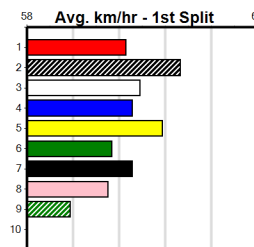

MANNINGS GREYHOUND COMPLEX (325+

Distance: 425m, Race Type: Grade 5, Total Prizemoney: $1,530
1st: $1,000, 2nd: $320, 3rd: $160, 4th: $50

HOLTORF BALE (2) can be a bit hit or miss early but looks to have a bit of a class edge on his rivals here and should be hard to beat. IN SECRET (1) can explode once fully balanced and could make her presence felt mid race here.

Watchdog Tips: **2** **1** **5** **8** **Bet:** **Quinella 1/2 ($10 for 1000%)**

Form Box	Wgt	Dist	Track	Date	Time	BON	Margin	1st/2nd (Time)	PIR	Checked	Comment	WR	Split 1	S/P	Grade

1

IN SECRET [5] **Can explode once fully balanced, major player.** **$4.20**
BK Bitch Apr-22 Sire: ORSON ALLEN Dam: CULLQUIN CERSEI Trainer: Jennifer Torr (Myers Flat)
Winning Distances: < 300m (0) 300 - 399m (0) 400 - 499m (3) 500 - 599m (0) 600 - 699m (0) > 700m (0)
Winning Weights: 28.1(1) 28.7(1) 29.0(1)
8th (4) 28.1 450 BAL R9 30-Jun-24 26.59 25.54 14.00 ASTON PACE (25.67) S/568 . . . V5 . . . 6.91 $6.00 T3-6
5th (3) 28.0 425 BEN R3 14-Aug-24 24.45 23.98 7.00L FABIO GIBLET (23.98) M/445 . . . . . 6.66 $23.00 T3-6
8th (6) 28.0 500 BEN R7 28-Aug-24 29.10 28.26 6.00L CALM THE STORM (28.71) S/757 . . . . . 6.89 $5.70 T3-RW
4th (2) 28.1 425 BEN R9 18-Sep-24 24.83 24.12 4.50L KRAKEN HUGGIE (24.52) M/755 . . . . . 6.97 $5.10 T3-6
1st (1) 28.1 425 BEN R9 26-Sep-24 24.57 24.09 1.75L HELLO COOPER (24.67) S/633 . . . . . 6.78 $2.00 T3-6
2nd (8) 28.2 425 BEN R8 02-Oct-24 24.34 23.88 3.75L ASTON MONARCHY (24.10) S/533 . . . . . 6.72 $14.80 SH
8th (5) 28.2 450 SHP R6 12-Oct-24 26.28 25.15 8.50L OPRAH BALE (25.71) M/577 . . . . . 6.77 $9.80 5
3rd (7) 28.3 390 SHP R13 17-Oct-24 22.36 22.22 2.00L LADY AMRON (22.22) S/43 . . . . . 8.75 $3.40 T3-5
Last 3 wins NOT included above
1st (4) 29.0 425 BEN R2 28-Mar-24 24.19 24.02 5.50L HELLO COOPER (24.55) M/111 . . . . . 6.67 $2.20 T3-M
1st (1) 28.7 425 BEN R5 11-May-24 24.54 24.05 1.5L ASTON ACCORD (24.63) M/111 . . . . . SW . . . 6.65 $1.90 X67

Box History

Bx	1st	2nd	3rd	4th	5th	6th	7th	8th
1	2		1					
2				1				
3		1			1			
4	1							1
5			1					1
6				1				1
7			1		1		1	
8		1						

Prize Best $4760.00
Starts 24.19(4)-28/3/24
Trk/Dts 16-3-2-3
APM 6-3-1-0 2366