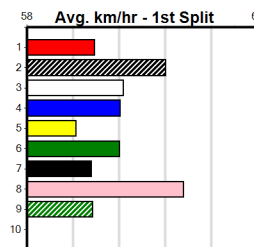

SPORTSBET GREEN TICKS (325+ RANK)

Distance: 425m, Race Type: Maiden, Total Prizemoney: $1,530
1st: $1,000, 2nd: $320, 3rd: $160, 4th: $50

ATLAS AMAZON (8) showed good speed in her solid placings in her last two starts and she looks awfully hard to beat in this. JAZZY HOPE (1) has shown enough talent in her recent placings to be the main danger here.

Watchdog Tips: **8** **1** **5** **2** **Bet:** Trifecta 8/1,2,5/1,2,3,5 ($10 - 111.11%)

Form Box	Wgt	Dist	Track	Date	Time	BON	Margin	1st/2nd (Time)	PIR	Checked	Comment	WR	Split 1	S/P	Grade

1

JAZZY HOPE [M]

Shown talent in her recent placings, major player.

$4.60

BK Bitch Apr-23 Sire: ASTON KIMETTO Dam: QUEEN AMAROK
Owner(s): C Attard Trainer: Michelle Mallia (Avalon)
Winning Distances: < 300m (0) 300 - 399m (0) 400 - 499m (0) 500 - 599m (0) 600 - 699m (0) > 700m (0)

Winning Weights:

5= (4)	28.5	390	WBL	R1	03-Oct-24	22.95	21.93	9.00L SOMETHING GOOD (22.35)	S/76				9.24	$3.70	M
3rd (5)	28.6	390	BAL	R1	16-Oct-24	22.70	21.97	5.50L CHEEKY DEED (22.33)	M/33				8.85	$6.10	M
3rd (8)	29.0	400	GEL	R1	21-Oct-24	23.10	22.57	3.5L MISS GEORGIE LEE (22.87)	S/53				8.76	$2.20	M

Last 3 wins NOT included above

Box History

Bx	1st	2nd	3rd	4th	5th	6th	7th	8th
1								
2								
3								
4					1			
5			1					
6								
7								
8			1					

Prize Best $420.00
Starts FSH 3-0-0-2
Trk/Dts 0-0-0-0
APM 420

2

ASTON JOSIE [M]

Can race on a forward position throughout, threat.

$6.50

BK Bitch Mar-22 Sire: FERNANDO BALE Dam: ASTON DINNIGAN
Owner(s): R Borda Trainer: Glenn Campbell (Anakie)
Winning Distances: < 300m (0) 300 - 399m (0) 400 - 499m (0) 500 - 599m (0) 600 - 699m (0) > 700m (0)

Winning Weights:

3rd (1)	26.3	425	BEN	R1	02-Aug-24	24.68	23.70	1.00L LIBRA COURT (24.61)	M/111				6.70	$8.90	M
6th (6)	26.6	400	GEL	R3	09-Aug-24	23.54	22.43	12.00L PAW LEON (22.74)	M/24				8.56	$33.10	MH
8th (4)	26.7	390	BAL	R2	18-Aug-24	23.46	22.21	14.00L ASTON AMISHA (22.49)	M/88				8.85	$9.70	T3-M
3rd (8)	26.7	400	GEL	R2	27-Aug-24	23.39	22.57	4.00L UNLEASHING (23.11)	M/34				8.70	$4.20	M
8th (2)	27.0	400	GEL	R1	03-Sep-24	23.72	22.31	15.00L MAGIC MILEY (22.69)	Q/38				8.70	$16.30	M
8th (7)	26.9	400	GEL	R2	08-Oct-24	24.05	22.73	15.00L BONN BANG (23.05)	M/48				8.66	$14.60	M
2nd (7)	26.9	390	WBL	R2	14-Oct-24	23.11	22.43	10.00L WE ARE ONE (22.43)	M/22				8.74	$22.80	M

Last 3 wins NOT included above

Box History

Bx	1st	2nd	3rd	4th	5th	6th	7th	8th
1			1					
2								1
3								
4								1
5								
6						1		
7		1						1
8			1					

Prize Best $740.00
Starts 24.68(1)-2/8/24
Trk/Dts 7-0-1-2
APM 1-0-0-1
604

3

GUMTREE HILL [M]

Shown speed in steady placing 2 back, respect.

$12.00

BK Dog Feb-23 Sire: GOOD ODDS HARADA Dam: PIRATES PATCH
Owner(s): M Davis Trainer: Malcolm Davis (Heathcote)
Winning Distances: < 300m (0) 300 - 399m (0) 400 - 499m (0) 500 - 599m (0) 600 - 699m (0) > 700m (0)

Winning Weights:

7th (7)	34.9	425	BEN	R1	05-Oct-24	25.44	23.52	12.00L OREGON HUTAN (24.63)	M/337				6.76	$16.20	M
2nd (4)	35.1	425	BEN	R1	11-Oct-24	25.03	23.69	8.50L CANDLES (24.45)	M/222				6.72	$17.20	M
4th (8)	35.4	450	SHP	R3	17-Oct-24	26.48	25.57	4.75L SPARKLE PANTS (26.15)	M/112				6.84	$15.90	T3-M
5th (7)	35.3	425	BEN	R1	23-Oct-24	24.93	24.02	9.00L STARTING OUT (24.30)	M/534				6.84	$15.10	T3-M

Last 3 wins NOT included above

Box History

Bx	1st	2nd	3rd	4th	5th	6th	7th	8th
1								
2								
3								
4				1				
5								
6								
7						1		1
8		1						

Prize Best $395.00
Starts 24.93(7)-23/10/24
Trk/Dts 4-0-1-0
APM 3-0-0-0
395