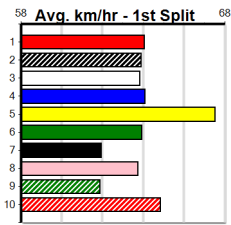

PITSTOP MOWER REPAIRS

Distance: 350m, Race Type: Mixed 6/7, Total Prizemoney: $2,925
1st: $1,950, 2nd: $600, 3rd: $300, 4th: $75

6

12:36PM
(VIC time)

BABY GIRL PEARL (7) was an explosive 300m winner here 3 starts back and she could prove hard to hold out from her good draw today. PATH TO NIRVANA (2) and ASTON TYPHOON (3) are both racing very well and will be in the finish.

Watchdog Tips: **7** **2** **3** **1** **Bet:** **Win 7**