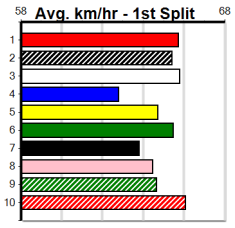

CENTRAL SCAFFOLDS

Distance: 300m, Race Type: Grade 5 T3, Total Prizemoney: $2,925
1st: $1,950, 2nd: $600, 3rd: $300, 4th: $75

10

2:02PM
(VIC time)

DA VINCI (3) has plenty of talent and he may only need to step on even terms to show his best in a race of this nature. EASILY AMUSED (2) can explode once into full stride and he could make his presence felt mid race here.

Watchdog Tips: **3** **2** **4** **5** **Bet:** **Win 3**