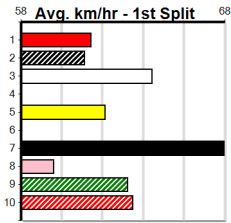

"THE SHED" @ Healesville Greys

Distance: 300m, Race Type: Maiden, Total Prizemoney: $2,535
1st: $1,680, 2nd: $520, 3rd: $260, 4th: $75

2

11:17AM
(VIC time)

Watchdog Tips: 0 0 0 0 **Bet:** .