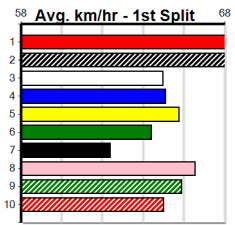

MR HUMMER LIMOS

Distance: 350m, Race Type: Mixed 4/5, Total Prizemoney: \$3,360
1st: \$2,250, 2nd: \$690, 3rd: \$345, 4th: \$75

8

1:20PM

(VIC time)

SONIC DIESEL (2) can explode soon after box rise in his races and he may prove hard to hold out from his good draw today. HEAD HUNTER (1) is also drawn to race on the speed throughout and looks like the danger in this.