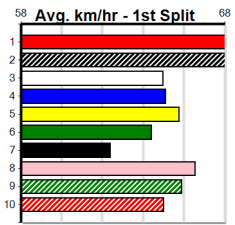

MR HUMMER LIMOS

Distance: 350m, Race Type: Mixed 4/5, Total Prizemoney: $3,360
1st: $2,250, 2nd: $690, 3rd: $345, 4th: $75

Watchdog Tips: 0 0 0 0 Bet:

Main table containing race details for 10 races, including horse names, trainers, owners, and winning boxes.