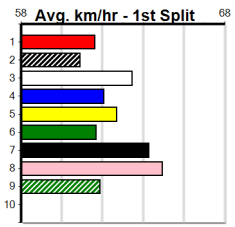

JVDM GREEN LIGHT ON PODCAST

Distance: 350m, Race Type: Grade 7, Total Prizemoney: $2,925
1st: $1,950, 2nd: $600, 3rd: $300, 4th: $75

5

12:16PM

(VIC time)

BLONDE MUSTANG (8) recorded a good last start placing here from a wide draw and she could be the one to beat in this. RAVEN OWEN (6) showed plenty of talent here last time out and he could be right in the finish today.

Watchdog Tips: **8** **6** **5** **9** **Bet:** **Box Quinella 5,6,8 ($10 for 333.33%)**