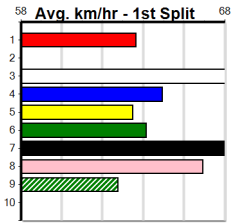

Watchdog Tips: **0 0 0 0** Bet: **0**