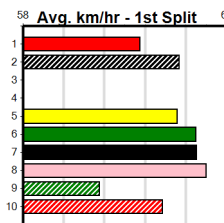

GORSKI ENGINEERING

Distance: 300m, Race Type: Mixed 6/7, Total Prizemoney: $2,925
1st: $1,950, 2nd: $600, 3rd: $300, 4th: $75

9

1:39PM

(VIC time)

Watchdog Tips:

0 0 0 0

Bet:

Form	Box	Weight	Dist	Track	Date	Time	BON	Margin	1st/2nd (Time)	PIR	Checked	Comment	W/R	Split 1	S/P	Grade

1 HUDSON FLYER (SA)[7]																									
F	D	Mar-21	BARCIA BALE	AEROPLANE GRACE													Winning Boxes								
Trainer: John McCallum (Craigieburn)																									
3rd (1)	31.1	460	GEL R7	03-Sep-24	26.40	25.99	5.50	LASTON BAMFORD (26.04)	M/224	.	.	.	.	6.66	$17.00	X67	1	2	3	4	5	6	7	8	
3rd (1)	31.3	300	HVL R2	08-Sep-24	17.03	16.31	1.5L	LALL IN OLLIE (16.94)	M/4	.	.	V10	.	4.02	$12.60	7									
ST (-)	31.2	300	HVL	20-Sep-24	16.86		0.25L	Trial Cleared	M/12	.	.	2of4	.	4.01	$.	ST									
5th (7)	31.4	525	MEP R9	25-Sep-24	30.98	29.64	11.00L	KNURLING (30.23)	M/1235	.	.	.	.	5.17	$50.20	7									
Owner(s): D Walters																									

2 MAJOR FRANKY [6]																									
RF	D	Apr-22	FERAL FRANKY	PUZZLES													Winning Boxes								
Trainer: Brian Hodgson (Smythesdale)																									
7th (4)	33.0	450	WBL R7	16-Sep-24	26.11	25.73	4.25L	ASTON BREEZE (25.82)	Q/111	.	.	V3	.	6.60	$5.40	6G									
5th (7)	33.1	400	GEL R11	20-Sep-24	23.27	22.35	2.50L	RUBY'S SHOW (23.10)	M/45	.	.	.	.	8.71	$18.30	X67H									
7th (3)	33.1	450	BAL R10	25-Sep-24	26.46	25.40	15.00L	PAW MANTRA (25.48)	M/678	.	.	SW	W	6.76	$55.50	RW									
7th (2)	33.4	350	HVL R5	02-Oct-24	20.09	19.63	7.00L	ESPECIAL CHARLIE (19.63)	S/6	.	.	.	.	6.81	$1.80	6G									
Owner(s): B Dowler																									

3 TAILS OF JONNY [6]																									
BK	D	Jan-22	HOUDINI BOY	HELEN'S TEDDY													Winning Boxes								
Trainer: Donna Furey (Pearcedale)																									
7th (7)	32.9	300	HVL R3	22-Sep-24	17.47	16.59	4.50L	ATHENIAN GODDESS (17.16)	M/6	.	.	SW	.	4.10	$2.30	MH									
1st (7)	33.1	300	HVL R1	27-Sep-24	17.17	16.87	1.00L	JAZZ HANDS (17.23)	M/3	.	.	.	.	4.04	$2.80	T3-M									
1st (4)	33.0	300	HVL R3	02-Oct-24	17.14	16.91	0.50L	DISCO GIZMO (17.17)	M/1	.	.	.	.	3.94	$1.70	7									
4th (2)	33.2	300	HVL R3	09-Oct-24	17.42	16.85	3.5L	LOLYMPIC HISTORY (17.18)	.	.	.	.	.		$3.00	X67									
Owner(s): D Furey																									

4 BE LIKE BETH (NSW)[7]																									
BE	B	Jul-22	BERNARDO	MIDNIGHT AGENDA													Winning Boxes								
Trainer: Corry Kas (Lynbrook)																									
1st (1)	28.9	400	DUB R3	06-Jul-24	23.31	23.08	3.25L	PARADISE BEACH (23.54)	121	121	.	.	.	9.19	$1.30	M									
7th (7)	29.0	516	DUB R2	13-Jul-24	30.47	29.92	6.50L	JUNGLE ACE (30.00)	2567	2567	.	.	.	4.55	$12.00	XM5									
3rd (4)	29.4	516	DUB R4	20-Jul-24	30.00	29.59	6.00L	CHUCK KEEPING (29.59)	2343	2343	.	.	.	4.52	$18.00	5									
4th (4)	29.2	440	GBN R8	26-Jul-24	25.32	24.61	3.00L	STANDS TALL (25.10)	4454	4454	.	.	.		$10.00	5									
Owner(s): C Kas																									

5 MR. OTTO [7]																									
F	D	Sep-22	FERAL FRANKY	BACK TO BOSS													Winning Boxes								
Trainer: Carl Haas (Tynong)																									
3rd (1)	31.7	300	HVL R2	18-Aug-24	17.32	16.84	4.50L	SAXON KELTON (17.00)	M/1	.	.	.	.	3.98	$4.30	X67									
2nd (4)	32.0	400	WGL R9	27-Aug-24	23.36	22.90	7.00L	WHISKEY GOSSIP (22.90)	M/12	.	.	.	.	8.24	$8.40	X67									
8th (4)	32.5	400	WGL R2	06-Sep-24	23.85	22.54	8.00L	SON OF DUKE (23.31)	M/68	.	.	.	.	8.66	$15.60	7									
5th (8)	32.3	400	WGL R10	17-Sep-24	23.61	22.38	13.00L	MY NAME'S EDEN (22.76)	M/45	.	.	SW	.	8.64	$28.30	X67									
Owner(s): R Aitken