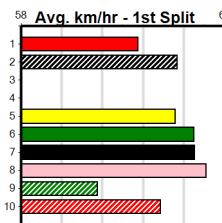

GORSKI ENGINEERING

Distance: 300m, Race Type: Mixed 6/7, Total Prizemoney: $2,925
1st: $1,950, 2nd: $600, 3rd: $300, 4th: $75

9

1:38PM
(VIC time)

OUR ELLIE (8) has shown plenty of talent in her 6 starts to date despite being below her best in her last 2 starts and she can return to the winners list today. BE LIKE BETH (4) can race on the speed early and can challenge after a recent freshen up.

Watchdog Tips:

8

4

3

6

Bet:

Win 8