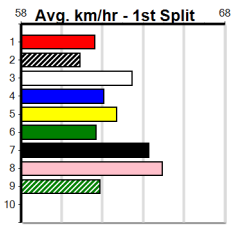

Healesville

JVDM GREEN LIGHT ON PODCAST

Distance: 350m, Race Type: Grade 7, Total Prizemoney: \$2,925

1st: \$1,950, 2nd: \$600, 3rd: \$300, 4th: \$75

5

12:17PM

(VIC time)

Watchdog Tips: **0 0 0 0** Bet: **.**