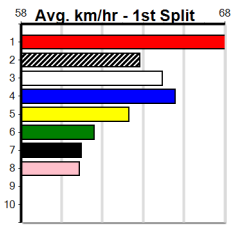

Prize							
Best							
Starts							
Trk/Dst							
APM							

Prize							
Best							
Starts							
Trk/Dst							
APM							

Healesville

CROYDON HOMING PIGEON CLUB

Distance: 350m, Race Type: Maiden, Total Prizemoney: \$2,535
1st: \$1,680, 2nd: \$520, 3rd: \$260, 4th: \$75