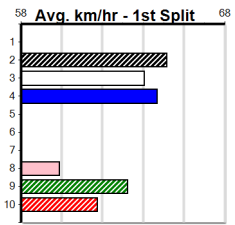

1
10:57AM
(VIC time)

Watchdog Tips: 0 0 0 0 Bet: .

Form	Box	Weight	Dist	Track	Date	Time	BON	Margin	1st/2nd (Time)	PIR	Checked	Comment	W/R	Split 1	S/P	Grade
1 SUMMER CRUSH [M]																
BK	B				Feb-23											
Trainer: Matthew Edwards (Broadford)										SUMMER LOVIN'						
Owner(s): D Plumridge										<table border="1"> <thead> <tr><th colspan="8">Winning Boxes</th></tr> <tr><th>1</th><th>2</th><th>3</th><th>4</th><th>5</th><th>6</th><th>7</th><th>8</th></tr> </thead> <tbody> <tr><td>Prize</td><td></td><td></td><td></td><td></td><td></td><td></td><td>$0</td></tr> <tr><td>Best</td><td></td><td></td><td></td><td></td><td></td><td></td><td>FSH</td></tr> <tr><td>Starts</td><td></td><td></td><td></td><td></td><td></td><td></td><td>0-0-0-0</td></tr> <tr><td>Trk/Dst</td><td></td><td></td><td></td><td></td><td></td><td></td><td>0-0-0-0</td></tr> <tr><td>APM</td><td></td><td></td><td></td><td></td><td></td><td></td><td>$0</td></tr> </tbody> </table>						
2 TINY BIT SPOILT [M]																
BK	D				Jan-23											
Trainer: Garry Johnson (Chum Creek)										LITTLE BIT SLEEK						
Owner(s): G Sprod										<table border="1"> <thead> <tr><th colspan="8">Winning Boxes</th></tr> <tr><th>1</th><th>2</th><th>3</th><th>4</th><th>5</th><th>6</th><th>7</th><th>8</th></tr> </thead> <tbody> <tr><td>Prize</td><td></td><td></td><td></td><td></td><td></td><td></td><td>$580.00</td></tr> <tr><td>Best</td><td></td><td></td><td></td><td></td><td></td><td></td><td>17.12</td></tr> <tr><td>Starts</td><td></td><td></td><td></td><td></td><td></td><td></td><td>10-0-1-1</td></tr> <tr><td>Trk/Dst</td><td></td><td></td><td></td><td></td><td></td><td></td><td>2-0-0-0</td></tr> <tr><td>APM</td><td></td><td></td><td></td><td></td><td></td><td></td><td>$484</td></tr> </tbody> </table>						
3 HULK KING HAMMER [M]																
BE	B				Nov-22											
Trainer: Grant Masterson (Tyabb)										MISS MALFUNCTION						
Owner(s): R King										<table border="1"> <thead> <tr><th colspan="8">Winning Boxes</th></tr> <tr><th>1</th><th>2</th><th>3</th><th>4</th><th>5</th><th>6</th><th>7</th><th>8</th></tr> </thead> <tbody> <tr><td>Prize</td><td></td><td></td><td></td><td></td><td></td><td></td><td>$1,060.00</td></tr> <tr><td>Best</td><td></td><td></td><td></td><td></td><td></td><td></td><td>FSTD</td></tr> <tr><td>Starts</td><td></td><td></td><td></td><td></td><td></td><td></td><td>9-0-1-4</td></tr> <tr><td>Trk/Dst</td><td></td><td></td><td></td><td></td><td></td><td></td><td>0-0-0-0</td></tr> <tr><td>APM</td><td></td><td></td><td></td><td></td><td></td><td></td><td>$986</td></tr> </tbody> </table>						
4 SCOUT'S WAY [M]																
WF	B				Oct-21											
Trainer: William Majoor (Tanjil South)										TAYLOR'S CHIP						
Owner(s): S Porteus										<table border="1"> <thead> <tr><th colspan="8">Winning Boxes</th></tr> <tr><th>1</th><th>2</th><th>3</th><th>4</th><th>5</th><th>6</th><th>7</th><th>8</th></tr> </thead> <tbody> <tr><td>Prize</td><td></td><td></td><td></td><td></td><td></td><td></td><td>$0.00</td></tr> <tr><td>Best</td><td></td><td></td><td></td><td></td><td></td><td></td><td>17.28</td></tr> <tr><td>Starts</td><td></td><td></td><td></td><td></td><td></td><td></td><td>2-0-0-0</td></tr> <tr><td>Trk/Dst</td><td></td><td></td><td></td><td></td><td></td><td></td><td>1-0-0-0</td></tr> <tr><td>APM</td><td></td><td></td><td></td><td></td><td></td><td></td><td>$0</td></tr> </tbody> </table>						
5 SLEEK MACHINE [M]																
BK	D				Aug-21											
Trainer: Jason Stemmer (Bangholme)										JUST SIMPLE						
Owner(s): J Stemmer										<table border="1"> <thead> <tr><th colspan="8">Winning Boxes</th></tr> <tr><th>1</th><th>2</th><th>3</th><th>4</th><th>5</th><th>6</th><th>7</th><th>8</th></tr> </thead> <tbody> <tr><td>Prize</td><td></td><td></td><td></td><td></td><td></td><td></td><td>$0</td></tr> <tr><td>Best</td><td></td><td></td><td></td><td></td><td></td><td></td><td>FSH</td></tr> <tr><td>Starts</td><td></td><td></td><td></td><td></td><td></td><td></td><td>0-0-0-0</td></tr> <tr><td>Trk/Dst</td><td></td><td></td><td></td><td></td><td></td><td></td><td>0-0-0-0</td></tr> <tr><td>APM</td><td></td><td></td><td></td><td></td><td></td><td></td><td>$0</td></tr> </tbody> </table>						
6 START THE BOUNCE [M]																
WBK	D				Sep-22											
Trainer: Anthony Clarke-bruce (Strathmerton)										SHE'S GOT BOUNCE