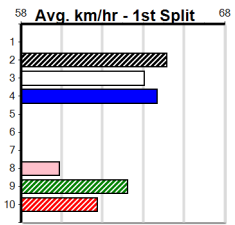

SPORTSBET BS RESPONSIBLY

Distance: 300m, Race Type: Maiden, Total Prizemoney: $2,535
1st: $1,680, 2nd: $520, 3rd: $260, 4th: $75

1

10:57AM
(VIC time)

ELPHIAS DOGE (8) showed a good deal of mid race pace in his smart placing 3 starts back and he may prove hard to hold out in this. HULK KING HAMMER (3) has shown early speed and talent in some handy recent placings and can challenge.

Watchdog Tips:

8

3

1

6

Bet:

Win 8

Winning Boxes

Form	Box	Weight	Dist	Track	Date	Time	BON	Margin	1st/2nd (Time)	PIR	Checked	Comment	W/R	Split 1	S/P	Grade
1	SUMMER CRUSH [M]											<i>Litter is still starting out, betting best guide.</i>				
BK	B				Feb-23							SUMMER LOVIN'				
Trainer: Matthew Edwards (Broadford) $6.00																
Owner(s): D Plumridge																
<table border="1"> <caption>Winning Boxes</caption> <thead> <tr><th>1</th><th>2</th><th>3</th><th>4</th><th>5</th><th>6</th><th>7</th><th>8</th></tr> </thead> <tbody> <tr><td>Prize</td><td></td><td></td><td></td><td></td><td></td><td></td><td></td></tr> <tr><td>Best</td><td></td><td></td><td></td><td></td><td></td><td></td><td></td></tr> <tr><td>Starts</td><td></td><td></td><td></td><td></td><td></td><td></td><td></td></tr> <tr><td>Trk/Dst</td><td></td><td></td><td></td><td></td><td></td><td></td><td></td></tr> <tr><td>APM</td><td></td><td></td><td></td><td></td><td></td><td></td><td></td></tr> </tbody> </table>																
2	TINY BIT SPOILT [M]											<i>Shown some good early speed, place hopes.</i>				
BK	D				Jan-23							LITTLE BIT SLEEK				
Trainer: Garry Johnson (Chum Creek) $8.00																
Owner(s): G Sprod																
<table border="1"> <caption>Winning Boxes</caption> <thead> <tr><th>1</th><th>2</th><th>3</th><th>4</th><th>5</th><th>6</th><th>7</th><th>8</th></tr> </thead> <tbody> <tr><td>Prize</td><td></td><td></td><td></td><td></td><td></td><td></td><td></td></tr> <tr><td>Best</td><td></td><td></td><td></td><td></td><td></td><td></td><td></td></tr> <tr><td>Starts</td><td></td><td></td><td></td><td></td><td></td><td></td><td></td></tr> <tr><td>Trk/Dst</td><td></td><td></td><td></td><td></td><td></td><td></td><td></td></tr> <tr><td>APM</td><td></td><td></td><td></td><td></td><td></td><td></td><td></td></tr> </tbody> </table>																
3	HULK KING HAMMER [M]											<i>Shown talent, good early speed, major player.</i>				
BE	B				Nov-22							MISS MALFUNCTION				
Trainer: Grant Masterson (Tyabb) $3.60																
Owner(s): R King																
<table border="1"> <caption>Winning Boxes</caption> <thead> <tr><th>1</th><th>2</th><th>3</th><th>4</th><th>5</th><th>6</th><th>7</th><th>8</th></tr> </thead> <tbody> <tr><td>Prize</td><td></td><td></td><td></td><td></td><td></td><td></td><td></td></tr> <tr><td>Best</td><td></td><td></td><td></td><td></td><td></td><td></td><td></td></tr> <tr><td>Starts</td><td></td><td></td><td></td><td></td><td></td><td></td><td></td></tr> <tr><td>Trk/Dst</td><td></td><td></td><td></td><td></td><td></td><td></td><td></td></tr> <tr><td>APM</td><td></td><td></td><td></td><td></td><td></td><td></td><td></td></tr> </tbody> </table>																
4	SCOUT'S WAY [M]											<i>Take on handy debut effort here 2 back, place hope</i>				
WF	B				Oct-21							TAYLOR'S CHIP				
Trainer: William Majoor (Tanjil South) $12.00																
Owner(s): S Porteus																
<table border="1"> <caption>Winning Boxes</caption> <thead> <tr><th>1</th><th>2</th><th>3</th><th>4</th><th>5</th><th>6</th><th>7</th><th>8</th></tr> </thead> <tbody> <tr><td>Prize</td><td></td><td></td><td></td><td></td><td></td><td></td><td></td></tr> <tr><td>Best</td><td></td><td></td><td></td><td></td><td></td><td></td><td></td></tr> <tr><td>Starts</td><td></td><td></td><td></td><td></td><td></td><td></td><td></td></tr> <tr><td>Trk/Dst</td><td></td><td></td><td></td><td></td><td></td><td></td><td></td></tr> <tr><td>APM</td><td></td><td></td><td></td><td></td><td></td><td></td><td></td></tr> </tbody> </table>																
5	SLEEK MACHINE [M]											<i>Litter has shown some talent, watch betting.</i>				
BK	D				Aug-21							JUST SIMPLE				
Trainer: Jason Stemmer (Bangholme) $10.00																
Owner(s): J Stemmer																
<table border="1"> <caption>Winning Boxes</caption> <thead> <tr><th>1</th><th>2</th><th>3</th><th>4</th><th>5</th><th>6</th><th>7</th><th>8</th></tr> </thead> <tbody> <tr><td>Prize</td><td></td><td></td><td></td><td></td><td></td><td></td><td></td></tr> <tr><td>Best</td><td></td><td></td><td></td><td></td><td></td><td></td><td></td></tr> <tr><td>Starts</td><td></td><td></td><td></td><td></td><td></td><td></td><td></td></tr> <tr><td>Trk/Dst</td><td></td><td></td><td></td><td></td><td></td><td></td><td></td></tr> <tr><td>APM</td><td></td><td></td><td></td><td></td><td></td><td></td><td></td></tr> </tbody> </table>																
6	START THE BOUNCE [M]											<i>This litter is just starting out, watch betting.</i>				
WBK	D				Sep-22							SHE'S GOT BOUNCE				
Trainer: Anthony Clarke-bruce (Strathmerton) $7.00																
Owner(s): A Clarke-bruce