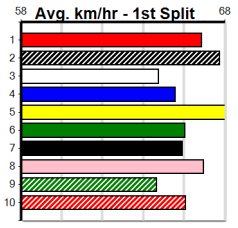

SPORTSBET NOBODY DOES IT EASIER

Distance: 300m, Race Type: Grade 5 T3, Total Prizemoney: $2,925
1st: $1,950, 2nd: $600, 3rd: $300, 4th: $75

12
2:41PM
(VIC time)

Watchdog Tips:

0 0 0 0

Bet: