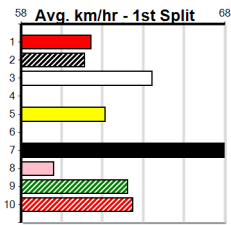

Healesville

"THE SHED" @ Healesville Greys

Distance: 300m, Race Type: Maiden, Total Prizemoney: \$2,535
1st: \$1,680, 2nd: \$520, 3rd: \$260, 4th: \$75

2

11:20AM
(VIC time)

ARCHER NINE (8) has recorded handy placings in her last 3 starts and she looks set for a much deserved victory in this. NAUGHTY NUNG (1) is drawn to race on the speed from the outset here and looks like a big danger.