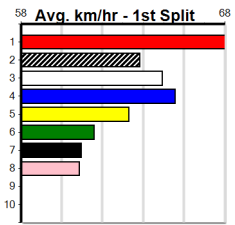

Healesville

CROYDON HOMING PIGEON CLUB

Distance: 350m, Race Type: Maiden, Total Prizemoney: \$2,535
1st: \$1,680, 2nd: \$520, 3rd: \$260, 4th: \$75

3

11:37AM

(VIC time)

Watchdog Tips: **0 0 0 0** Bet: **.**