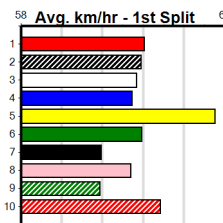

PITSTOP MOWER REPAIRS

Distance: 350m, Race Type: Mixed 6/7, Total Prizemoney: $2,925
1st: $1,950, 2nd: $600, 3rd: $300, 4th: $75

6

12:37PM

(VIC time)

Watchdog Tips: **0** **0** **0** **0** Bet: **0**