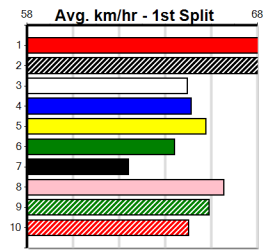

MR HUMMER LIMOS

Distance: 350m, Race Type: Mixed 4/5, Total Prizemoney: $3,360
1st: $2,250, 2nd: $690, 3rd: $345, 4th: $75

Watchdog Tips:

Bet:

Table with columns: Form Box, Wgt, Dist, Track, Date, Time, BON, Margin, 1st/2nd (Time), PIR, Checked, Comment, W/R, Split 1, S/P, Grade

HEAD HUNTER [5]
BK Dog Dec-21 Sire: ALLEN DEED Dam: BLACK MUSTANG
Owner(s): B Ender
Trainer: Bernie Ender (St Albans)
Winning Distances: < 300m (0) 300 - 399m (6) 400 - 499m (1) 500 - 599m (0) 600 - 699m (0) > 700m (0)
Winning Weights: 32.5(1) 32.6(2) 32.7(1) 32.9(1) 33.2(1) 33.3(1)
Race results table with columns: Rank, Wgt, Dist, HVL, R#, Date, Time, BON, Margin, Name, Age, Sire, Dam, PIR, Checked, Comment, W/R, Split 1, S/P, Grade

Box History table for HEAD HUNTER [5]
Prize Best Starts Trk/Dts APM

SONIC DIESEL [4]
WBD Dog Sep-21 Sire: FULLY LOADED Dam: IVEY'S AFFAIR
Owner(s): M Clay
Trainer: Marion Clay (Lang Lang)
Winning Distances: < 300m (0) 300 - 399m (9) 400 - 499m (0) 500 - 599m (0) 600 - 699m (0) > 700m (0)
Winning Weights: 31.2(1) 31.3(1) 31.5(1) 31.9(1) 32.0(1) 32.1(1) 32.2(1) 32.3(1) 33.0(1)
Race results table with columns: Rank, Wgt, Dist, HVL, R#, Date, Time, BON, Margin, Name, Age, Sire, Dam, PIR, Checked, Comment, W/R, Split 1, S/P, Grade

Box History table for SONIC DIESEL [4]
Prize Best Starts Trk/Dts APM

PRETTY HOT [5]
RF Bitch Feb-22 Sire: ORSON ALLEN Dam: TINK
Owner(s): A Smithson
Trainer: Gerard O'keeffe (Neerim Junction)
Winning Distances: < 300m (0) 300 - 399m (1) 400 - 499m (5) 500 - 599m (0) 600 - 699m (0) > 700m (0)
Winning Weights: 28.5(1) 28.7(1) 28.9(1) 29.0(1) 29.2(1) 29.3(1)
Race results table with columns: Rank, Wgt, Dist, MAN, R#, Date, Time, BON, Margin, Name, Age, Sire, Dam, PIR, Checked, Comment, W/R, Split 1, S/P, Grade

Box History table for PRETTY HOT [5]
Prize Best Starts Trk/Dts APM

MIGHTY HANNIBAL [5]
BK Dog Feb-21 Sire: BERNARDO Dam: MIGHTY MATILDA
Owner(s): J Brown
Trainer: John Brown (Nyora)
Winning Distances: < 300m (0) 300 - 399m (2) 400 - 499m (3) 500 - 599m (1) 600 - 699m (0) > 700m (0)
Winning Weights: 35.8(1) 36.1(1) 36.9(1) 37.1(1) 37.8(1) 39.1(1)
Race results table with columns: Rank, Wgt, Dist, WGL, R#, Date, Time, BON, Margin, Name, Age, Sire, Dam, PIR, Checked, Comment, W/R, Split 1, S/P, Grade

Box History table for MIGHTY HANNIBAL [5]
Prize Best Starts Trk/Dts APM

SUPER TONE [4]
BK Dog Aug-21 Sire: SHIMA SHINE Dam: MEPUNGA MIDGET
Owner(s): A Rippon
Trainer: Murray Collyer (Coburg East)
Winning Distances: < 300m (0) 300 - 399m (4) 400 - 499m (5) 500 - 599m (1) 600 - 699m (0) > 700m (0)
Winning Weights: 33.3(1) 33.8(2) 34.3(2) 34.4(1) 34.7(1) 34.8(1) 34.9(1) 35.2(1)
Race results table with columns: Rank, Wgt, Dist, HVL, R#, Date, Time, BON, Margin, Name, Age, Sire, Dam, PIR, Checked, Comment, W/R, Split 1, S/P, Grade

Box History table for SUPER TONE [4]
Prize Best Starts Trk/Dts APM

1

2

3

4

5