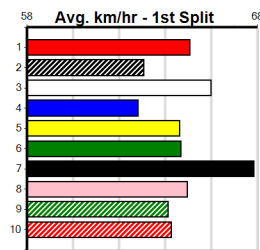

STRAIGHT RACING...GREAT RACING

Distance: 300m, Race Type: Grade 5, Total Prizemoney: $2,925
1st: $1,950, 2nd: $600, 3rd: $300, 4th: $75

Watchdog Tips:

Bet:

Form Box Wgt Dist Track Date Time BON Margin 1st/2nd (Time) PIR Checked Comment W/R Split 1 S/P Grade

BLACK MISERY (NSW)[5]
BK Dog Nov-21 Sire: TOMMY SHELBY Dam: RACING BOOTS
Owner(s): J Lannutti
Trainer: Matthew Lanigan (Rowsley)
Winning Distances: < 300m (0) 300 - 399m (1) 400 - 499m (3) 500 - 599m (5) 600 - 699m (0) > 700m (0)
Winning Weights: 34.3(1) 34.5(1) 34.8(1) 35.1(1) 35.2(1) 35.4(1) 35.6(1) 35.7(1) 36.2(1)
3rd (5) 35.3 520 WPK R10 17-Feb-24 30.61 29.57 7.50L TOPPER TSZYU (30.08) 773 773 5.69 $2.80 5
1st (5) 35.1 520 WPK R2 24-Feb-24 29.82 29.59 1.25L AU CONTRAIRE (29.91) 111 111 5.41 $2.10 5
3rd (4) 35.3 520 WPK R6 02-Mar-24 29.94 29.72 3.00L HOOKED ON FAME (29.72) 333 333 5.46 $3.90 5
1st (8) 35.2 520 WPK R2 09-Mar-24 30.06 29.44 1.00L FASCINATE TRUMP (30.14) 322 322 5.47 $1.90 5
1st (1) 35.4 520 WPK R4 15-Mar-24 30.06 29.62 1.5L LEG SPEED (30.16) 331 331 5.50 $5.50 4
2nd (7) 35.2 520 WPK R8 22-Mar-24 30.03 29.55 1.75L OVERFLOW BEAU (29.91) 323 323 5.52 $3.50 NG
5th (1) 35.4 520 WPK R5 30-Mar-24 30.56 29.20 14.00 TIM ZOO (29.59) 543 543 5.54 $5.00 SH
ST (-) 35.3 300 HVL 09-Oct-24 16.56 7.50L Trial Cleared M/11 1of2 3.92 . ST

Box History
Bx 1st 2nd 3rd 4th 5th 6th 7th 8th
1 3 1 1
2 1 1
3 1 1
4 2 1 1
5 1 1 1
6 2 1
7 1 1
8 1 1
Prize Best $35960.00
Starts FSH 18-9-2-2
Trk/Dts 0-0-0-0
APM 5878

GUNAI BOLD [5]
BD Dog Feb-21 Sire: MY REDEEMER Dam: GUNAI GOSSIP
Owner(s): J Martin
Trainer: John Barbara (Exford)
ENG GEL 2024-10-11
Winning Distances: < 300m (0) 300 - 399m (12) 400 - 499m (10) 500 - 599m (5) 600 - 699m (0) > 700m (0)
Winning Weights: 29.3(1) 29.3(1) 29.8(1) 29.9(6) 30.2(4) 30.3(5) 30.4(2) 30.5(5) 30.7(1) 31.0(1)
3rd (3) 30.4 460 GEL R8 28-Jun-24 25.84 25.58 3.75L MEPUNGA OLLIE (25.58) M/444 . . 6.71 $4.50 X45
5th (3) 30.0 450 BAL R8 17-Jul-24 25.72 25.28 6.50L WINKING WILLIE (25.28) S/885 . . 6.82 $4.30 X45
3rd (2) 30.7 525 MEA R8 03-Aug-24 30.09 29.82 4.00L MACKENNA (29.82) M/6533 . . 5.24 $18.20 X34
4th (6) 31.1 525 MEA R8 10-Aug-24 30.24 29.91 5.00L MEPUNGA SMOKEY (29.91) S/5544 . . 5.24 $20.00 FFA
4th (1) 30.8 460 GEL R8 16-Aug-24 26.09 25.44 9.50L FIELD DAY (25.44) M/554 . . 6.64 $3.90 X45
7th (7) 30.6 460 GEL R5 23-Aug-24 26.35 25.80 5.50L ON SONG ICE (25.98) M/888 . . 6.89 $1.60 5
5th (2) 31.4 300 HVL R11 29-Sep-24 16.93 16.60 1.75L FAST LOVE (16.81) M/5 . . 4.04 $2.40 X45
7th (7) 31.3 460 GEL R9 04-Oct-24 26.88 25.69 14.00 VERDI (25.92) S/787 . . 6.81 $5.30 X45

Box History
Bx 1st 2nd 3rd 4th 5th 6th 7th 8th
1 2 2 3
2 2 1 1 3
3 5 2 1 1 2 1
4 5 2 1 1
5 2 1 1 1 1 1
6 4 1 1 1
7 4 1 2
8 3 2
Prize Best $129018.57
Starts FSH 16.27(3)-7/3/23
Trk/Dts 60-27-9-2
APM 4-1-0-0 17158