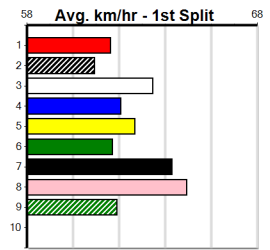

JVDM GREEN LIGHT ON PODCAST

Distance: 350m, Race Type: Grade 7, Total Prizemoney: $2,925
1st: $1,950, 2nd: $600, 3rd: $300, 4th: $75

Watchdog Tips:

Bet:

Form Box	Wgt	Dist	Track	Date	Time	BON	Margin	1st/2nd (Time)	PIR	Checked	Comment	WR	Split 1	S/P	Grade

EASY PIE [7]

BK Dog May-22 Sire: BERNARDO Dam: GLORIOUS
Owner(s): B Sands Trainer: Dean Millier (Pakenham)
Winning Distances: < 300m (0) 300 - 399m (1) 400 - 499m (0) 500 - 599m (0) 600 - 699m (0) > 700m (0)
Winning Weights: 32.5(1)

4th (2)	32.8	460	WGL	R7	22-Aug-24	26.38	25.96	6.00L OH LANA (25.98)	M/543	. . . . .	6.74	$58.10	X67
4th (5)	33.1	510	SLE	R5	28-Aug-24	29.67	29.07	1.75L ROUGH GEM (29.56)	M/333	. . . . .	9.47	$10.40	7
6th (8)	32.8	510	SLE	R7	04-Sep-24	29.42	28.81	2.50L NORM'S LUCY (29.26)	S/666	. . . . .	9.45	$6.80	T3-RW
7th (4)	32.5	515	SAP	R5	09-Sep-24	30.61	29.69	9.00L PALDRON BALE (30.02)	M/6666	. . . . .	5.48	$36.70	X67
5th (2)	32.6	515	SAP	R6	16-Sep-24	30.83	29.52	16.00 PAW HARRY (29.75)	M/7655	. . . . .	5.35	$59.90	X67H
3rd (3)	32.9	510	SLE	R9	22-Sep-24	29.61	28.43	4.75L PAW DIMETRA (29.28)	S/443	. . . . .	9.52	$49.50	RW
6th (6)	32.8	460	WGL	R7	03-Oct-24	26.75	26.16	3.75L BOBBY BACCALA (26.50)	S/866	. . . . .	6.92	$38.90	T3-RW
7th (8)	32.7	460	WGL	R7	10-Oct-24	26.84	25.83	12.00 BALLYMAC STORM (26.02)	M/655	. . . . .	6.86	$12.60	T3-RW

Last 3 wins NOT included above

1st (5)	32.5	350	HVL	R3	03-May-24	19.94	19.59	2.75L IRON TYSON (20.12)	M/1	. . . . .	6.67	$3.90	T3-M

Box History

Bx	1st	2nd	3rd	4th	5th	6th	7th	8th
1								1
2		1	1	2	1	2		
3							2	
4				1				1
5	1			2		1	1	1
6					1	1		
7			1					
8			1	1	3	1		

Prize Best Starts Trk/Dts APM
$2445.00
19.94(5)-3/5/24
28-1-1-4
3-1-0-0
1264

ASTON GEIKO [7]

BD Bitch Oct-21 Sire: ASTON DEE BEE Dam: ASTON GEISHA
Owner(s): R Borda Trainer: Craig Treherne (Lara)
Winning Distances: < 300m (0) 300 - 399m (0) 400 - 499m (1) 500 - 599m (0) 600 - 699m (0) > 700m (0)
Winning Weights: 28.2(1)

5th (8)	28.7	400	GEL	R1	31-Aug-24	23.52	22.30	9.00L SAINTLY HIGHWAY (22.91)	S/75	. . . . .	9.14	$27.50	M
8th (6)	28.5	300	HVL	R2	04-Sep-24	17.31	16.39	13.00L EPITOMIZE (16.42)	S/8	. . . . .	4.26	$89.50	MH
1st (7)	28.2	425	BEN	R1	11-Sep-24	24.82	24.14	1.00L SAXON RAIDER (24.89)	S/533	. . . . .	6.85	$10.70	T3-M
2nd (1)	28.5	450	WBL	R9	16-Sep-24	26.07	25.73	0.50L BOMB MARVIN (26.04)	M/333	. . . . .	6.91	$18.40	7
4th (7)	28.6	350	HVL	R4	20-Sep-24	20.02	19.41	4.00L RUPTURED (19.75)	S/7	. . . . .	6.99	$14.50	7
6th (1)	28.6	400	GEL	R3	24-Sep-24	23.50	22.50	8.00L ANACONDA SQUEEZE	S/87	. . . . .	8.97	$18.10	7
3rd (4)	28.3	400	GEL	R10	01-Oct-24	23.20	22.76	5.50L AMBANI (22.84)	S/54	. . . . .	8.73	$21.00	7
8th (2)	28.4	460	GEL	R6	08-Oct-24	26.74	26.12	6.50L MAD APPLE (26.31)	S/874	. . . . .	6.92	$17.90	X67

Last 3 wins NOT included above

Box History

Bx	1st	2nd	3rd	4th	5th	6th	7th	8th
1		1			1	1	1	
2				1				2
3					1			
4		1		1				1
5					2			
6								1
7	1			1				1
8		1			1			1

Prize Best Starts Trk/Dts APM
$1860.00
20.02(7)-20/9/24
19-1-2-1
1-0-0-0
1794