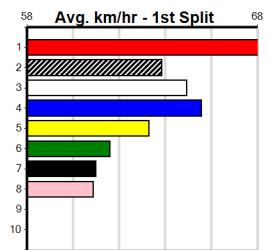

6

7

8

9

10

CROYDON HOMING PIGEON CLUB

Distance: 350m, Race Type: Maiden, Total Prizemoney: \$2,535
1st: \$1,680, 2nd: \$520, 3rd: \$260, 4th: \$75

Watchdog Tips: [ ] [ ] [ ] [ ] Bet: [ ]