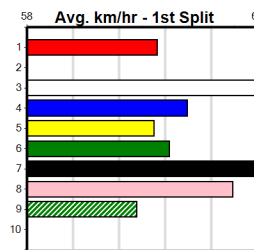

Distance: 300m, Race Type: Grade 7, Total Prizemoney: $2,925

1st: $1,950, 2nd: $600, 3rd: $300, 4th: $75

Watchdog Tips: [ ] [ ] [ ] [ ] [ ] Bet: [ ]

Form Box Wgt Dist Track Date Time BON Margin 1st/2nd (Time) PIR Checked Comment W/R Split 1 S/P Grade

OUT OF TRICKS [7]
WF Bitch Oct-21 Sire: OUT OF RANGE Dam: TAYLOR'S CHIP
Owner(s): S Porteus
Winning Distances: < 300m (0) 300 - 399m (1) 400 - 499m (0) 500 - 599m (0) 600 - 699m (0) > 700m (0)
Winning Weights: 26.5(1)
3rd (8) 27.2 300 HVL R3 26-Aug-24 17.30 16.68 2.25L PAW XAVIER (17.15) Q/1 . . . 4.03 $17.00 T3-7
7th (3) 27.1 300 HVL R3 30-Aug-24 17.41 16.96 6.50L EVEN CHANCE (16.96) M/7 . . . 4.15 $36.90 T3-7
4= (5) 27.0 400 WGL R3 03-Sep-24 23.39 22.38 9.00L SOLAR SPECTRUM (22.79) Q/44 . . . 8.59 $38.40 7
6th (2) 27.0 300 HVL R2 08-Sep-24 17.20 16.31 3.75L ALL IN OLLIE (16.94) M/5 . . . 4.02 $45.30 7
3rd (1) 27.1 300 HVL R10 19-Sep-24 17.13 16.83 1.00L HALF MAC (17.07) M/1 . . . 3.98 $5.10 T3-7
2nd (6) 27.1 400 WGL R3 27-Sep-24 23.01 22.64 3.00L LUCKY (22.80) M/12 . . . 8.44 $17.30 X67
7th (1) 26.9 435 SLE R2 02-Oct-24 25.35 24.44 8.00L SELECT RONAN (24.82) Q/277 . . . 5.28 $13.30 7
5th (6) 27.2 300 HVL R3 06-Oct-24 17.26 16.60 6.00L GUNAI DAISY (16.87) M/5 . . . 3.99 $48.30 X67H
Last 3 wins NOT included above
1st (1) 26.5 395 TRA R1 21-Jun-24 22.80 22.01 0.75L NEVER SOBER (22.85) Q/233 . . . 3.80 $13.90 M

Box History
Bx 1st 2nd 3rd 4th 5th 6th 7th 8th
1 1 1 2 . . . . .
2 . . . . . 1 1
3 . . . . . 1 1
4 . . . . . 1 1
5 . 1 1 1 . 1 1
6 1 . . 2 2 . .
7 . . 1 2 2 1 2
8 . . 1 1 . . .
Prize Best $3722.50
Starts 17.13(1)-19/9/24
Trk/Dts 28-1-3-4
APM 6-0-0-2 2441

ARCHER EIGHT (SA)[7]
BK Dog Jan-23 Sire: CURRAJONG KID Dam: CAWBOURNE ZEBRA
Owner(s): J Archer
Winning Distances: < 300m (0) 300 - 399m (1) 400 - 499m (0) 500 - 599m (0) 600 - 699m (0) > 700m (0)
Winning Weights: 32.0(1)
6th (4) 32.6 300 HVL R3 22-Sep-24 17.40 16.59 3.5L ATHENIAN GODDESS (17.16) M/7 . . . 4.16 $15.50 MH
6th (3) 31.8 435 SLE R1 02-Oct-24 25.72 24.44 17.00 PURE IMAGINATION (24.58) S/777 . . . 5.60 $12.80 M
1st (8) 32.0 300 HVL R1 09-Oct-24 17.26 16.85 1.5L WAIKIKI PEARL (17.35) . . . SW . $2.30 M
Last 3 wins NOT included above

Box History
Bx 1st 2nd 3rd 4th 5th 6th 7th 8th
1 . . . .
2 . . . .
3 . . . . . 1 .
4 . . . . . 1 .
5 . . . . . 1 .
6 . . . .
7 . . . .
8 1 . . . . . .
Prize Best $1000.00
Starts 17.26(8)-9/10/24
Trk/Dts 3-1-0-0
APM 2-1-0-0 1000