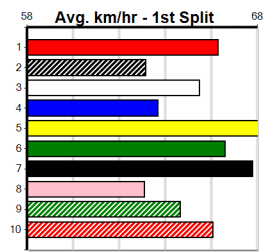

MONTROSE IGA LIQUOR

Distance: 300m, Race Type: Grade 5 T3, Total Prizemoney: $2,925
1st: $1,950, 2nd: $600, 3rd: $300, 4th: $75

Watchdog Tips: [ ] [ ] [ ] [ ] Bet: [ ]

Form Box Wgt Dist Track Date Time BON Margin 1st/2nd (Time) PIR Checked Comment W/R Split 1 S/P Grade

FEROCIOUS SANDY (NSW)[5]
BK Bitch Jan-22 Sire: SHIMA SHINE Dam: MIDNIGHT HERO
Owner(s): WATCH AND WAIT (SYN), S Dalton, C Dalton, L Dalton
Trainer: Leonie Dalton (Coldstream)
Winning Distances: < 300m (0) 300 - 399m (7) 400 - 499m (0) 500 - 599m (0) 600 - 699m (0) > 700m (0)
Winning Weights: 26.0(1) 26.3(1) 26.6(1) 26.8(1) 26.9(1) 27.2(1) 27.4(1)
Box History table and Prize Best Starts table included.

BERRY BLUE EVIE [5]
BE Bitch Dec-21 Sire: BAROOGA BRETT Dam: BIG BASH ELLYSE
Owner(s): K Newport
Trainer: Taylor Edwards (Broadford)
Winning Distances: < 300m (0) 300 - 399m (5) 400 - 499m (0) 500 - 599m (0) 600 - 699m (0) > 700m (0)
Winning Weights: 26.7(1) 26.8(1) 27.4(1) 27.5(1) 28.3(1)
Box History table and Prize Best Starts table included.

EVIE MALDINI [5]
BK Bitch Oct-21 Sire: DROOPYS MALDINI Dam: ONE STEP AHEAD
Owner(s): J Beach
Trainer: Craig Treherne (Lara)
Winning Distances: < 300m (0) 300 - 399m (2) 400 - 499m (2) 500 - 599m (0) 600 - 699m (0) > 700m (0)
Winning Weights: 28.1(2) 28.2(2)
Box History table and Prize Best Starts table included.

SONS OF TOM [5]
BK Dog Jun-21 Sire: ASTON KIMETTO Dam: CHOCHLIK
Owner(s): APG Racing (SYN), A Gourlay, P Gourlay, C Currie
Trainer: Thomas Currie (Drouin)
Winning Distances: < 300m (0) 300 - 399m (3) 400 - 499m (3) 500 - 599m (0) 600 - 699m (0) > 700m (0)
Winning Weights: 35.7(1) 35.8(1) 36.0(2) 36.2(2)
Box History table and Prize Best Starts table included.

DONEGAL EXPRESS [5]
BD Dog Jan-22 Sire: HOUDINI BOY Dam: HELEN'S TEDDY
Owner(s): D Furey
Trainer: Donna Furey (Pearcedale)
Winning Distances: < 300m (0) 300 - 399m (4) 400 - 499m (0) 500 - 599m (0) 600 - 699m (0) > 700m (0)
Winning Weights: 32.1(1) 32.3(1) 32.5(1) 33.0(1)
Box History table and Prize Best Starts table included.

1

2

3

4

5