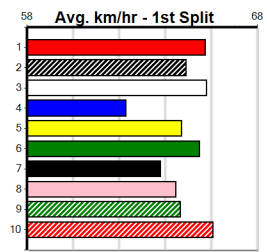

CENTRAL SCAFFOLDS

Distance: 300m, Race Type: Grade 5 T3, Total Prizemoney: $2,925
1st: $1,950, 2nd: $600, 3rd: $300, 4th: $75

Watchdog Tips: [ ] [ ] [ ] [ ] Bet: [ ]

AFFAIR BEAUTY [5]
F Bitch Apr-20 Sire: ORSON ALLEN Dam: HOO GUR AFFAIR
Owner(s): M Hanke
Trainer: Martin Hanke (Locksley)
Winning Distances: < 300m (0) 300 - 399m (2) 400 - 499m (10) 500 - 599m (0) 600 - 699m (0) > 700m (0)
Winning Weights: 29.1(1) 29.2(3) 29.3(2) 29.4(1) 29.6(2) 29.7(1) 29.9(1) 30.1(1)
3rd (1) 29.9 450 SHP R6 16-May-24 25.60 25.42 2.50L TAT LEAH (25.42) Q/111 . . . . . 6.55 $19.30 5
3rd (2) 30.0 450 SHP R6 27-May-24 25.71 24.90 4.50L ASPERITAS (25.40) M/122 . . . . . 6.54 $47.80 5
2nd (7) 29.0 450 SHP R7 01-Jul-24 25.95 25.39 2.00L MYSTERY CHILL (25.81) Q/111 . . . . . 6.59 $30.30 5
5th (1) 29.7 450 SHP R4 08-Jul-24 26.22 24.98 7.50L CINNAMON DUST (25.69) M/454 . . . . . 6.77 $33.20 5
8th (2) 30.2 450 SHP R8 02-Sep-24 26.33 24.79 22.00 FIELD DAY (24.79) Q/788 . . . . . 6.81 $73.40 X45
6th (2) 30.1 450 SHP R8 14-Sep-24 26.19 25.39 8.50L FAST LEGS (25.63) M/666 . . . . . 6.87 $22.00 5
6th (4) 29.5 425 BEN R6 26-Sep-24 24.70 24.09 9.00L CORNHILL PRINCE (24.09) S/776 . . . . . 6.77 $46.80 T3-5
3rd (4) 28.9 450 SHP R6 03-Oct-24 26.02 25.46 2.50L SPICY SIREN (25.84) M/222 . . . . . 6.78 $5.90 T3-5
Last 3 wins NOT included above
1st (6) 29.2 450 SHP R6 02-Nov-23 25.70 25.42 0.50L BENNACHIE PETE (25.73) Q/111 . . SW . 6.58 $2.20 T3-5
1st (1) 29.9 450 SHP R6 21-Dec-23 25.50 25.32 1.75L RADIANT BETTY (25.61) Q/111 . . . . . 6.62 $2.80 5
1st (8) 29.7 450 SHP R7 02-May-24 26.09 25.99 0.75L CAB FARE HOME (26.14) M/111 . . . . . 6.65 $6.70 T3-5
Box History
Bx 1st 2nd 3rd 4th 5th 6th 7th 8th
1 3 1 1 2 4 3 2 1
2 2 2 2 1 1 4 2 2
3 2 2 1 1 1 2 2
4 1 2 4 3 3 1
5 1 2 1 4 3
6 2 2 1 1 4 2
7 1 1 1 1 1 1 2
8 2 1 3
Prize Best $26165.00
Starts 16.95(6)-22/1/23
Trk/Dts 91-12-4-11
APM 1-0-0-0 2672