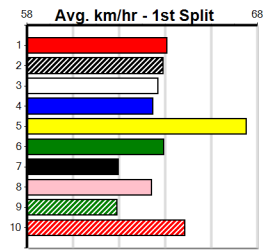

PITSTOP MOWER REPAIRS

Distance: 350m, Race Type: Mixed 6/7, Total Prizemoney: $2,925
1st: $1,950, 2nd: $600, 3rd: $300, 4th: $75

Watchdog Tips:

Bet:

Form Box Wgt Dist Track Date Time BON Margin 1st/2nd (Time) PIR Checked Comment W/R Split 1 S/P Grade

MIRACLE GIRL [6]
BD Bitch May-22 Sire: SUPERIOR PANAMA Dam: BLAZIN' REGGIE
Owner(s): TAMMY AND CLAIRE (SYN), T Collins, C Pask
Trainer: Gerard O'keeffe (Neerim Junction)
Winning Distances: < 300m (2) 300 - 399m (0) 400 - 499m (0) 500 - 599m (0) 600 - 699m (0) > 700m (0)
Winning Weights: 26.6(1) 27.1(1)
7th (8) 27.2 278 DLC R1 25-Jun-24 16.77 16.12 6.00L MAXIMUM CAPACITY (16.35) 0 B2 5.16 $6.50 5
3rd (2) 27.3 278 LCN R2 08-Jul-24 16.47 16.15 4.50L BEHIND BARS (16.15) 0 B2 5.16 $21.00 4
4th (4) 27.4 340 DHO R10 16-Jul-24 20.10 19.35 6.50L IF I'M LUCKY (19.66) 0 B3, C 5.22 $31.00 5
5th (7) 27.2 461 HOB R10 25-Jul-24 26.70 25.86 10.00 GAS LOCK (26.02) 0 5.15 $14.00 XM5
3rd (3) 27.2 340 HOB R11 05-Aug-24 19.98 19.36 1.75L ALIEN FORCE (19.85) 0 5.14 $19.00 5
7th (3) 27.4 278 DLC R2 13-Aug-24 17.05 15.95 12.00 GET NOTICED (16.25) 0 B3 C HR VNI 5.32 $4.60 5
3rd (1) 27.2 340 HOB R4 15-Aug-24 20.06 19.50 5.50L IF I'M LUCKY (19.69) 0 5.22 $5.50 5
7th (2) 27.9 350 HVL R5 09-Oct-24 20.37 19.45 11.00 CROWNING GLORY (19.63) M/8 6.97 $4.20 X67
Last 3 wins NOT included above
1st (1) 27.1 278 DLC R1 23-Apr-24 16.40 15.87 1.5L MAD EYE ROSS (16.51) 0 SWAB 5.13 $1.85 6
1st (2) 26.6 278 LCN R11 10-Jun-24 16.30 16.11 1.75L TALI MARVEL (16.42) 0 5.17 $3.40 5
Box History: Bx 1st 2nd 3rd 4th 5th 6th 7th 8th
Prize Best Starts Trk/Dts APM: $11835.00, 20.37(2)-9/10/24, 31-2-7-6, 1-0-0-0, 4227

PATH TO NIRVANA [6]
BK Dog Mar-22 Sire: MEPUNGA BLAZER Dam: MAHJONG WORLD
Owner(s): J Martin
Trainer: Donna Furey (Pearcedale)
Winning Distances: < 300m (0) 300 - 399m (2) 400 - 499m (0) 500 - 599m (0) 600 - 699m (0) > 700m (0)
Winning Weights: 31.5(1) 31.7(1)
5th (7) 33.7 515 SAP R1 17-Mar-24 30.90 29.41 17.00 BEAUTIFUL STORY (29.72) S/6655 5.38 $45.50 M
3rd (1) 33.8 460 WGL R3 21-Mar-24 26.54 25.93 5.50L WEEONA STAR (26.19) M/54 6.99 $5.30 M
WG (-) 30.4 300 HVL 07-Jul-24 17.31 0.01L Trial Cleared M 1of1 . . . WGT
2nd (8) 30.8 300 HVL R1 12-Jul-24 17.27 16.68 0.025 BROADY BOB (17.27) Q/7 4.17 $1.80 T3-M
1st (2) 31.5 350 HVL R2 18-Jul-24 19.95 19.56 0.25L ASTON FULHAM (19.97) S/4 6.79 $3.10 T3-M
3rd (4) 32.0 350 HVL R3 28-Jul-24 19.74 19.29 5.50L LUXFORD (19.38) M/3 6.69 $43.30 X67
1st (6) 31.7 300 HVL R3 04-Oct-24 16.99 16.70 2.25L CLASSIC WYNSTAN (17.13) S/5 SW 4.09 $3.40 T3-RW
Last 3 wins NOT included above
Prize Best Starts Trk/Dts APM: $2780.00, 19.74(4)-28/7/24, 6-2-1-2, 2-1-0-1, 2004