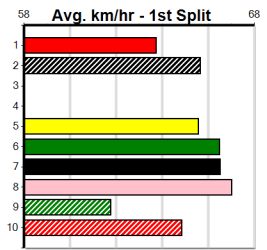

GORSKI ENGINEERING

Distance: 300m, Race Type: Mixed 6/7, Total Prizemoney: $2,925
1st: $1,950, 2nd: $600, 3rd: $300, 4th: $75

Watchdog Tips:

Bet:

Table with columns: Form Box, Wgt, Dist, Track, Date, Time, BON, Margin, 1st/2nd (Time), PIR, Checked, Comment, W/R, Split 1, S/P, Grade

HUDSON FLYER (SA)[7]
F Dog Mar-21 Sire: BARCIA BALE Dam: AEROPLANE GRACE
Owner(s): D Walters
Trainer: John McCallum (Craigieburn)
Winning Distances: < 300m (0) 300 - 399m (1) 400 - 499m (0) 500 - 599m (0) 600 - 699m (0) > 700m (0)
Winning Weights: 29.4(1)
Box History table and Prize Best Starts Trk/Dts APM

MAJOR FRANKY [6]
RF Dog Apr-22 Sire: FERAL FRANKY Dam: PUZZLES
Owner(s): B Dowler
Trainer: Brian Hodgson (Smythesdale)
Winning Distances: < 300m (0) 300 - 399m (2) 400 - 499m (0) 500 - 599m (0) 600 - 699m (0) > 700m (0)
Winning Weights: 32.9(2)
Box History table and Prize Best Starts Trk/Dts APM

TAILS OF JONNY [6]
BK Dog Jan-22 Sire: HOUDINI BOY Dam: HELEN'S TEDDY
Owner(s): D Furey
Trainer: Donna Furey (Pearcedale)
Winning Distances: < 300m (0) 300 - 399m (2) 400 - 499m (0) 500 - 599m (0) 600 - 699m (0) > 700m (0)
Winning Weights: 33.0(1) 33.1(1)
Box History table and Prize Best Starts Trk/Dts APM

BE LIKE BETH (NSW)[7]
BE Bitch Jul-22 Sire: BERNARDO Dam: MIDNIGHT AGENDA
Owner(s): C Kas
Trainer: Corry Kas (Lynbrook)
Winning Distances: < 300m (0) 300 - 399m (0) 400 - 499m (1) 500 - 599m (0) 600 - 699m (0) > 700m (0)
Winning Weights: 28.9(1)
Box History table and Prize Best Starts Trk/Dts APM

MR. OTTO [7]
F Dog Sep-22 Sire: FERAL FRANKY Dam: BACK TO BOSS
Owner(s): R Aitken
Trainer: Carl Haas (Tynong)
Winning Distances: < 300m (0) 300 - 399m (1) 400 - 499m (0) 500 - 599m (0) 600 - 699m (0) > 700m (0)
Winning Weights: 31.3(1)
Box History table and Prize Best Starts Trk/Dts APM

1

2

3

4

5