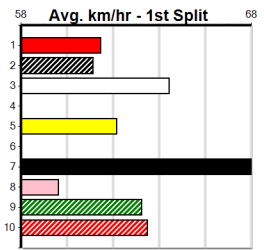

# "THE SHED" @ Healesville Greys

Distance: 300m, Race Type: Maiden, Total Prizemoney: \$2,535  
1st: \$1,680, 2nd: \$520, 3rd: \$260, 4th: \$75

2  
11:17AM

(VIC time)

**Watchdog Tips:**      **Bet:**

Form	Box	Wgt	Dist	Track	Date	Time	BON	Margin	1st/2nd (Time)	PIR	Checked	Comment	WR	Split 1	S/P	Grade
------	-----	-----	------	-------	------	------	-----	--------	----------------	-----	---------	---------	----	---------	-----	-------