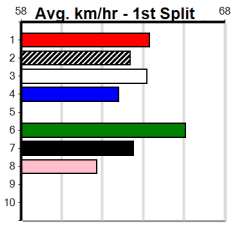

GORSKI TRUCK & TRAILER

Distance: 525m, Race Type: Grade 5, Total Prizemoney: $3,340
1st: $2,230, 2nd: $690, 3rd: $345, 4th: $75

11

2:55PM

(VIC time)

Watchdog Tips: 0 0 0 0 **Bet:** .