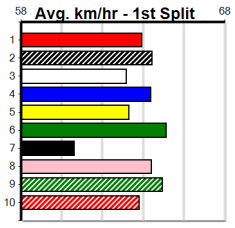

TOTAL CONTAINER SOLUTIONS

Distance: 525m, Race Type: Grade 5 T3, Total Prizemoney: $3,340
1st: $2,230, 2nd: $690, 3rd: $345, 4th: $75

12

3:12PM
(VIC time)

Watchdog Tips: 0 0 0 0 **Bet:** .