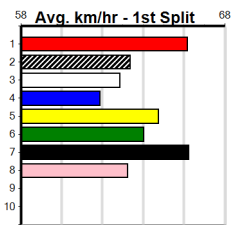

SPORTSBET HT3 (1-6 WINS)

Distance: 600m, Race Type: Restricted Win Heat, Total Prizemoney: $3,940
1st: $2,640, 2nd: $815, 3rd: $410, 4th: $75

7
1:44PM
(VIC time)

Watchdog Tips:

0 0 0 0

Bet: