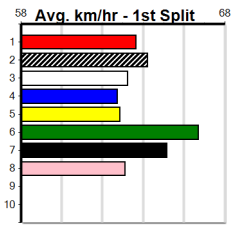

Meadows (MEP)

SPORTSBET HT1(1-6 WINS)

Distance: 600m, Race Type: Restricted Win Heat, Total Prizemoney: $3,940
1st: $2,640, 2nd: $815, 3rd: $410, 4th: $75

5

1:02PM

(VIC time)

Watchdog Tips:

0 0 0 0

Bet: