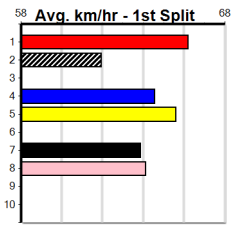

4

12:40PM

(VIC time)

Watchdog Tips:

0 0 0 0

Bet:

Form Box Weight Dist Track Date Time BON Margin 1st/2nd (Time) PIR Checked Comment W/R Split 1 S/P Grade

1 AL'S ENTITY [4]													Winnings Boxes																		
BK	D	Apr-21 COLLISION					ZARA'S ENTITY						1	2	3	4	5	6	7	8											
Trainer: Paul Abela (Parwan)													2	1	3	1					2	1									
7th	(5)	32.8	720	WPK	R2	30-Mar-24	42.90	42.03	13.00LNANGAR LUCY (42.03)			467	467	16.59	$10.00	NG	Prize Best	$116,600.71													
1st	(2)	32.7	720	WPK	R1	13-Apr-24	42.26	42.19	0.75LCANYA AMY (42.32)			122	122	16.31	$7.50	SH	Starts	37-10-10-7													
6th	(3)	32.6	720	WPK	R5	20-Apr-24	42.84	42.06	11.00LPALAWA KING (42.06)			111	111	15.94	$13.00	GRP1	Trk/Dst	3-0-1-1													
3rd	(3)	32.7	715	GAR	R6	26-Apr-24	41.95	41.51	2.00LMIGHT HAVE BEEN (41.81)			2222	2222	15.57	$9.00	NG	APM	$8361													
Owner(s): P Abela																															

2 FINNISS JEWEL [5]													Winnings Boxes																		
BK	B	Mar-21 FERNANDO BALE					SUFFRAGETTE						1	2	3	4	5	6	7	8											
Trainer: Kayla Cottrell (Pearcedale)													1		2	3	4	5	6	7	8										
3rd	(8)	26.5	715	SAN	R5	01-Aug-24	42.35	41.78	3.5LFIRE CHAMBER (42.12)			M/5322	.	.	6.25	$9.60	SH	Prize Best	$31,145.00												
2nd	(5)	26.5	715	SAN	R6	08-Aug-24	42.08	41.72	5.50LMEPUNGA SURPRISE (41.72)			M/5422	.	.	6.38	$4.60	X45	Starts	28-7-8-5												
2nd	(5)	26.9	650	SHP	R9	19-Aug-24	37.22	37.04	2.75LKRAKEN CHIEF (37.04)			M/3222	.	SW	17.27	$1.80	S	Trk/Dst	0-0-0-0												
6th	(7)	26.6	595	SAN	R3	10-Oct-24	35.13	34.00	17.00LSHADOWS OF BLUE (34.00)			S/6666	.	.	9.91	$20.50	5	APM	$5538												
Owner(s): Next Racing (SYN), R Tugwell, L Harris																															

3 *** VACANT BOX ***													Winnings Boxes								
Trainer:													1	2	3	4	5	6	7	8	
Owner(s):													2	2	1	1	1			1	
Prize Best													$53,875.00								
Starts													42-8-12-4								
Trk/Dst													9-2-2-2								
APM													$22226								

4 PREMIUM EQUITY (WA)[5]													Winnings Boxes																	
BK	D	Jan-22 KINLOCH BRAE					SHARED EQUITY						1	2	3	4	5	6	7	8										
Trainer: Angela Langton (Anakie)													2	2	1	1	1				1									
4th	(3)	33.4	460	GEL	R7	20-Sep-24	26.45	25.75	11.00LAEROPLANE MODE (25.75)			M/444	.	.	6.93	$6.10	5	Prize Best	$53,875.00											
2nd	(8)	33.5	525	MEP	R7	25-Sep-24	30.34	29.64	2.50LMAVIS TOLMIE (30.16)			S/3333	.	.	5.20	$3.30	5	Starts	42-8-12-4											
2nd	(8)	33.9	595	SAN	R9	03-Oct-24	34.71	34.12	0.75LPONTING (34.68)			M/4433	.	.	9.43	$6.10	5	Trk/Dst	9-2-2-2											
1st	(8)	33.4	595	SAN	R5	10-Oct-24	34.39	34.00	3.5LMAHOGANY (34.63)			Q/1111	.	.	9.28	$3.40	5	APM	$22226											
Owner(s): CHAMPAGNE PTN (SYN), S Smith, A Langton																														

5 FERNANDO GOMEZ [4]													Winnings Boxes																	
BK	D	Feb-21 FERNANDO BALE					NAUGHTY CAZZA						1	2	3	4	5	6	7	8										
Trainer: Brett Hunter (Cranbourne)													3	2			1	1	1	2										
2nd	(7)	31.4	515	SAN	R10	19-Sep-24	29.88	29.57	1.5LUTRILLO BALE (29.79)			M/5322	.	.	5.24	$19.80	5	Prize Best	$58,690.00											
4th	(4)	31.6	515	SAN	R5	26-Sep-24	29.85	29.29	6.50LZIPPING KAI (29.40)			M/6444	.	.	5.25	$15.70	5	Starts	44-10-7-3											
5th	(4)	31.4	515	SAN	R3	03-Oct-24	29.90	29.38	7.00LPAW PETROV (29.44)			M/2445	.	.	5.10	$13.20	5	Trk/Dst	0-0-0-0											
6th	(8)	31.5	515	SAN	R7	10-Oct-24	30.11	29.13	7.50LSCHILLACI (29.59)			M/5666	.	.	5.19	$48.40	5	APM	$13719											
Owner(s): HUNTER RACING (SYN), A Hunter, B Hunter, C Hunter																														

6 *** VACANT BOX ***													Winnings Boxes								
Trainer:													1	2	3	4	5	6	7	8	
Owner(s):													1	3	2					1	
Prize Best													$40,475.00								
Starts													93-7-7-18								
Trk/Dst													11-0-0-3								
APM													$4939