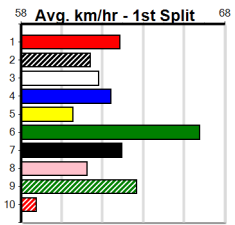

AMRON BOY AT STUD

Distance: 525m, Race Type: Maiden, Total Prizemoney: $2,860
1st: $1,900, 2nd: $590, 3rd: $295, 4th: $75

1
11:40AM
(VIC time)

Watchdog Tips: 0 0 0 0 **Bet:** .