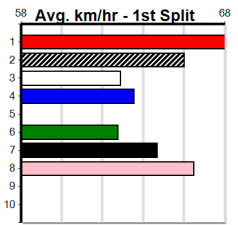

RSN GREY AREAS - WEDNESDAY AND FR

Distance: 525m, Race Type: Mixed 6/7, Total Prizemoney: \$3,340
 1st: \$2,230, 2nd: \$690, 3rd: \$345, 4th: \$75

2

11:59AM

(VIC time)

Watchdog Tips:

0 0 0 0

Bet: