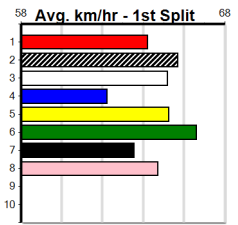

SPORTSBET HT2 (1-6 WINS)

Distance: 600m, Race Type: Restricted Win Heat, Total Prizemoney: $3,940
1st: $2,640, 2nd: $815, 3rd: $410, 4th: $75

6
1:19PM
(VIC time)

Watchdog Tips: 0 0 0 0 **Bet:** .