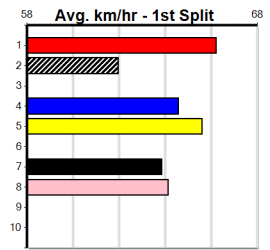

Winning Distances: < 300m (0) 300 - 399m (0) 400 - 499m (0) 500 - 599m (0) 600 - 699m (0) > 700m (0)

Winning Weights: Box History

4

12:40PM

(VIC time)

Distance: 600m, Race Type: Mixed 4/5, Total Prizemoney: \$4,445
1st: \$2,990, 2nd: \$920, 3rd: \$460, 4th: \$75