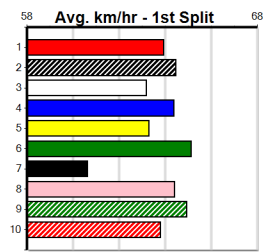

TOTAL CONTAINER SOLUTIONS

Distance: 525m, Race Type: Grade 5 T3, Total Prizemoney: $3,340
1st: $2,230, 2nd: $690, 3rd: $345, 4th: $75

Watchdog Tips:

Bet:

Form	Box	Wgt	Dist	Track	Date	Time	BON	Margin	1st/2nd (Time)	PIR	Checked	Comment	WR	Split 1	S/P	Grade

1

HURRICANE MIST [5]

BD Bitch Jul-21 Sire: WHISKEY RIOT Dam: VALLETTA MIST
Owner(s): R Nicholls Trainer: Roselyn Nicholls (Eaglehawk)

Winning Distances: < 300m (0) 300 - 399m (0) 400 - 499m (1) 500 - 599m (5) 600 - 699m (0) > 700m (0)

Winning Weights: 27.4(1) 27.5(1) 27.6(1) 27.7(1) 27.8(1) 28.0(1)

4th (8)	27.9	500	BEN	R5	31-Jul-24	28.89	28.23	6.00L	SILVER MACHINE (28.48)	M/777	.	.	.	6.91	$3.00	5
3rd (6)	27.9	525	MEP	R12	07-Aug-24	30.72	29.93	3.00L	UPON BALE (30.51)	M/4443	.	.	.	5.27	$4.80	T3-5
3rd (6)	27.5	525	MEP	R11	14-Aug-24	30.69	29.83	2.00L	LEARNED LESSON (30.57)	M/2532	.	.	.	5.25	$5.80	T3-5
1st (6)	27.5	525	MEP	R12	21-Aug-24	30.69	29.91	2.75L	BLUE VENDETTA/FINANCIER	M/1111	.	.	.	5.20	$4.50	T3-5
3rd (2)	27.7	525	MEP	R3	04-Sep-24	30.84	30.09	2.00L	DUTCH IMPACT (30.71)	Q/4322	.	.	.	5.26	$5.20	T3-5
5th (1)	28.2	525	MEP	R12	11-Sep-24	31.22	30.15	12.00	DIMORA CRUZ (30.44)	Q/5666	.	.	.	5.25	$3.60	T3-5
5th (6)	28.1	525	MEP	R4	18-Sep-24	30.98	29.87	7.00L	DUTCH IMPACT (30.49)	M/7565	.	SW	.	5.30	$7.40	T3-5
6th (1)	27.7	525	MEP	R4	25-Sep-24	31.12	29.64	13.00	ASTON TOMMY (30.28)	Q/4666	.	.	.	5.29	$17.70	T3-5

Last 3 wins NOT included above

1st (7)	28.0	525	MEP	R4	06-Dec-23	30.55	30.03	1.00L	REDEEMER RUSLIE (30.62)	M/5433	.	.	.	5.22	$11.70	6G
1st (8)	27.7	500	BEN	R8	20-Mar-24	28.50	28.31	0.50L	TANTANGARA GIRL (28.54)	Q/211	.	.	.	6.65	$3.20	5
1st (1)	27.8	525	MEP	R12	03-Apr-24	30.39	29.91	1.25L	LAST CRACK (30.48)	M/3222	.	.	.	5.26	$4.70	T3-5

Box History

Bx	1st	2nd	3rd	4th	5th	6th	7th	8th
1	1	1	2	2	1	1	1	1
2	1	2	2	1				
3					1			
4			1	2	1	4	1	
5		1	1	2	4			
6	2		2	2			1	
7	1		2	1	2		1	
8	1	1	4	1	1			

Prize	$20940.00							
Best	30.39(1)-3/4/24							
Starts	56-6-4-14							
Trk/Dts	34-4-4-10							
APM	5445