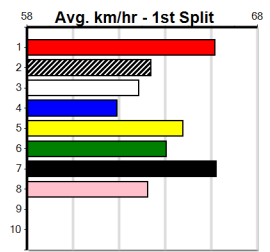

SPORTSBET HT3 (1-6 WINS)

7

1:44PM

(VIC time)

Distance: 600m, Race Type: Restricted Win Heat, Total Prizemoney: $3,940
1st: $2,640, 2nd: $815, 3rd: $410, 4th: $75

Watchdog Tips:

Bet:

Table with columns: Form Box, Wgt, Dist, Track, Date, Time, BON, Margin, 1st/2nd (Time), PIR, Checked, Comment, WR, Split 1, S/P, Grade

JOAN'S GEM [5]
BK Bitch Jun-21 Sire: ASTON DEE BEE Dam: MADALIA MAGGIE
Owner(s): EDITHVALE (SYN), I Bradshaw, M Bradshaw
Trainer: Michael Bradshaw (Seaford)
Winning Distances: < 300m (0) 300 - 399m (1) 400 - 499m (2) 500 - 599m (1) 600 - 699m (2) > 700m (0)
Winning Weights: 28.9(1) 29.0(1) 29.1(2) 29.6(2)
8th (5) 29.6 460 WGL R7 30-Aug-24 26.39 25.80 5.50L ASTRONOMICA (26.03) M/457 . . . W 6.59 $23.20 5
2nd (1) 29.4 525 MEP R12 04-Sep-24 30.50 30.09 1.5L CLOUD SCOOTIN' (30.41) M/2222 . . . . 5.18 $11.80 T3-5
6th (8) 29.2 515 SAP R8 09-Sep-24 30.09 29.69 4.50L FLYING GENERAL (29.78) S/6666 . . . . 5.28 $84.70 X45
3rd (1) 29.2 515 SAP R12 16-Sep-24 30.16 29.52 3.25L OH LANA (29.94) M/5443 . . . . 5.24 $4.50 5
4th (1) 28.8 600 MEA R9 21-Sep-24 35.02 34.64 5.50L DRILL SERGEANT (34.64) M/3444 . . . SW . 9.29 $56.30 FFA
7th (1) 28.8 600 MEA R6 28-Sep-24 35.19 34.67 7.50L GARRY STUN ON (34.67) M/1177 . . . . 8.99 $73.10 X45
5th (5) 28.9 595 SAN R9 03-Oct-24 34.81 34.12 2.00L PONTING (34.68) M/2345 . . . . 9.38 $27.70 5
4th (5) 29.1 595 SAN R5 10-Oct-24 34.87 34.00 7.00L PREMIUM EQUITY (34.39) Q/2234 . . . . 9.29 $15.50 5
Last 3 wins NOT included above
1st (1) 29.0 600 MEP R9 06-Dec-23 34.72 34.72 2.75L MORAINÉ CHARLI (34.90) Q/1111 . . . SW . 8.97 $41.50 5
1st (4) 29.1 515 SAP R9 17-Mar-24 29.86 29.41 1.00L URANA ZOOM (29.93) M/2111 . . . . 5.12 $27.50 5F
1st (4) 28.9 600 MEA R12 27-Apr-24 34.91 34.31 0.50L MEPUNGA LOAF (34.93) Q/1111 . . . . 9.06 $20.90 5

PAW ULTRA (NSW)[7]
RF Dog Jan-23 Sire: BERNARDO Dam: FAITHY BALE
Owner(s): B Wheeler
Trainer: Correy Grenfell (Anakie)
Winning Distances: < 300m (0) 300 - 399m (0) 400 - 499m (0) 500 - 599m (1) 600 - 699m (0) > 700m (0)
Winning Weights: 32.4(1)
1st (8) 32.4 525 MEP R1 11-Sep-24 30.92 30.15 1.25L PAW UCOLTA (31.00) M/3221 . . . SW . 5.24 $2.20 MH
5th (3) 31.9 525 MEA R1 21-Sep-24 31.71 29.88 27.00 GAMBELLA (29.88) M/3666 . . . . 5.31 $7.50 MF
4th (7) 31.8 425 BEN R2 27-Sep-24 24.23 23.60 2.75L GLISTENING (24.05) M/764 . . . . 6.79 $8.70 X67
2nd (2) 32.1 425 BEN R3 05-Oct-24 24.09 23.52 2.50L PETE'S ENTITY (23.91) S/422 . . . . 6.74 $2.40 X67
3rd (8) 31.7 515 SAN R1 10-Oct-24 30.36 29.13 5.50L PAW SUMMER (29.99) M/1444 . . . . 5.18 $8.40 X67
Last 3 wins NOT included above