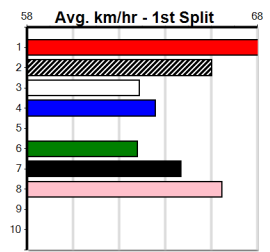

2

11:59AM

(VIC time)

Distance: 525m, Race Type: Mixed 6/7, Total Prizemoney: $3,340
1st: $2,230, 2nd: $690, 3rd: $345, 4th: $75

Watchdog Tips:

Bet:

Table with columns: Form Box, Wgt, Dist, Track, Date, Time, BON, Margin, 1st/2nd (Time), PIR, Checked, Comment, W/R, Split 1, S/P, Grade

ASTON SHEKEL (NSW)[7]
BK Dog Sep-22 Sire: ASTON RUPEE Dam: FIRE ON ICE
Owner(s): R Borda
Trainer: Darren Archer (Nilma North)
Winning Distances: < 300m (0) 300 - 399m (0) 400 - 499m (0) 500 - 599m (1) 600 - 699m (0) > 700m (0)
Winning Weights: 30.3(1)
Box History table

ASTON KOPECK (NSW)[7]
BK Dog Sep-22 Sire: ASTON RUPEE Dam: FIRE ON ICE
Owner(s): R Borda
Trainer: Darren Archer (Nilma North)
Winning Distances: < 300m (0) 300 - 399m (0) 400 - 499m (0) 500 - 599m (1) 600 - 699m (0) > 700m (0)
Winning Weights: 29.0(1)
Box History table

SAVVY LONG LEGS [6]
BD Dog May-22 Sire: FERAL FRANKY Dam: SAUSAGE SIZZLE
Owner(s): M Accardi
Trainer: Ciro Accardi (Heathcote)
Winning Distances: < 300m (0) 300 - 399m (0) 400 - 499m (1) 500 - 599m (1) 600 - 699m (0) > 700m (0)
Winning Weights: 36.2(2)
Box History table

RHUBARB [6]
BK Bitch Dec-22 Sire: KOBLENZ Dam: BLACK ROBIN
Owner(s): BEST BET (SYN), P Galea, F Spiteri
Trainer: Paul Galea (Melton West)
Winning Distances: < 300m (0) 300 - 399m (1) 400 - 499m (0) 500 - 599m (1) 600 - 699m (0) > 700m (0)
Winning Weights: 27.4(1) 27.6(1)
Box History table

*** VACANT BOX ***
Owner(s):
Trainer:
Winning Distances: < 300m (0) 300 - 399m (0) 400 - 499m (0) 500 - 599m (0) 600 - 699m (0) > 700m (0)
Winning Weights:
Box History

1

2

3

4

5