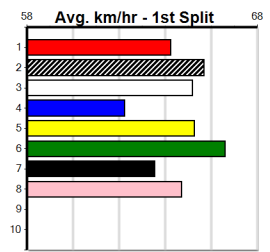

SPORTSBET HT2 (1-6 WINS)

6

1:19PM

(VIC time)

Distance: 600m, Race Type: Restricted Win Heat, Total Prizemoney: $3,940
1st: $2,640, 2nd: $815, 3rd: $410, 4th: $75

Watchdog Tips: [ ] [ ] [ ] [ ] Bet: [ ]

Hot Ashes [5]
BK Dog Aug-22 Sire: ASTON RUPEE Dam: IMMINEENT REALITY
Owner(s): The Grand Prix (SYN), G Rounds, J Woodbridge
Trainer: Vicki Wisener (Devon Meadows)

Wild Rover (NSW)[5]
BK Dog Feb-22 Sire: AUSSIE INFRARED Dam: SANDAVE REBEL
Owner(s): R Boyle
Trainer: Cooper Hayes (Mill Park)

Facetious [5]
BD Bitch Dec-21 Sire: SUPERIOR PANAMA Dam: GEMILLY
Owner(s): D Verhagen
Trainer: Bruno Panetta (Melton West)

Bun Quake [5]
BD Dog Jun-22 Sire: DROOPY'S SYDNEY Dam: GYPSY BUN
Owner(s): S Brincat
Trainer: Stephen Brincat (Albanvale)

PaWerina (NSW)[5]
RF Bitch Jul-22 Sire: ALLEN DEED Dam: FANTA BALE
Owner(s): B Wheeler
Trainer: Mark Delbridge (Balliang)

1

2

3

4

5