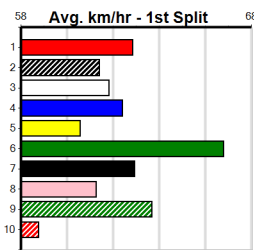

AMRON BOY AT STUD

1

11:40AM

(VIC time)

Distance: 525m, Race Type: Maiden, Total Prizemoney: $2,860
1st: $1,900, 2nd: $590, 3rd: $295, 4th: $75

Watchdog Tips:

Bet:

Form Box	Wgt	Dist	Track	Date	Time	BON	Margin	1st/2nd (Time)	PIR	Checked	Comment	WR	Split 1	S/P	Grade

HIGHLY CONNECTED [M]

BD Dog Feb-23 Sire: HIGH EARNER Dam: DEVEL SIXTEEN

Owner(s): Vi Alskar Hundar (SYN), A Lie, J Sharp

Trainer: Dylan Sharp (Lara)

Winning Distances: < 300m (0) 300 - 399m (0) 400 - 499m (0) 500 - 599m (0) 600 - 699m (0) > 700m (0)

Winning Weights:

3rd (4)	29.8	460	GEL	R4	28-Sep-24	26.23	25.58	0.50L FLEETWOOD EROS (26.20)	M/533	6.74	$15.40 M
3rd (3)	30.0	460	GEL	R1	04-Oct-24	26.34	25.69	6.50L TARA'S LILY (25.89)	M/443	6.69	$7.70 MH
2nd (2)	30.1	460	GEL	R4	11-Oct-24	26.00	25.86	0.75L PAW GORDY (25.95)	Q/111	6.57	$4.90 MF

Last 3 wins NOT included above

Box History

Bx	1st	2nd	3rd	4th	5th	6th	7th	8th
1								
2	1							
3			1					
4				1				
5								
6								
7								
8								

Prize Best $1120.00 FSH
Starts 3-0-1-2
Trk/Dts 0-0-0-0
APM 1120

SOUTH THAILAND [M]

WBE Dog Oct-22 Sire: TOMMY SHELBY Dam: LIZZIE'S ENTITY

Owner(s): D Knight

Trainer: Donna Knight (Talbot)

Winning Distances: < 300m (0) 300 - 399m (0) 400 - 499m (0) 500 - 599m (0) 600 - 699m (0) > 700m (0)

Winning Weights:

6th (1)	30.4	515	SAP	R1	26-Aug-24	31.03	29.43	20.00 MY HUMMINGBIRD (29.67)	M/5455	5.33	$18.10 M
3rd (3)	30.4	450	BAL	R2	02-Sep-24	26.45	25.67	8.50L BEEN GIFTED (25.89)	M/222	6.80	$59.20 M
4th (8)	30.1	390	BAL	R1	06-Sep-24	22.91	22.42	2.25L BEAST POWER (22.76)	M/34	8.69	$18.60 M
5th (5)	30.2	450	BAL	R3	09-Sep-24	26.52	25.55	8.00L HURRICANE BERT (25.96)	M/666	7.14	$17.50 T3-M
4th (6)	29.7	410	HOR	R1	15-Sep-24	24.06	23.03	4.00L SQUEEGEE'S RIDE (23.80)	M/44	10.98	$37.30 M
2nd (1)	29.7	410	HOR	R1	21-Sep-24	23.50	23.33	1.00L SCOوبا STEVE (23.43)	M/33	10.57	$9.10 M
6th (7)	30.1	425	BEN	R1	27-Sep-24	25.33	23.60	19.00 ATLAS ALIEN (24.03)	M/566	6.81	$8.90 M
2nd (8)	30.2	390	BAL	R10	02-Oct-24	22.62	21.95	8.00L WINTER GOES (22.07)	S/42	8.62	$18.80 M

Last 3 wins NOT included above

Box History

Bx	1st	2nd	3rd	4th	5th	6th	7th	8th
1	1							
2				1				
3			1					
4								
5					1			
6				1				
7						1		
8	1		1					

Prize Best $1400.00 FSH
Starts 9-0-2-1
Trk/Dts 0-0-0-0
APM 1343

SUFFOLK PARK (NSW)[M]

BK Dog Apr-22 Sire: MY BRO FABIO Dam: SALDANA

Owner(s): D Knight

Trainer: Donna Knight (Talbot)

Winning Distances: < 300m (0) 300 - 399m (0) 400 - 499m (0) 500 - 599m (0) 600 - 699m (0) > 700m (0)

Winning Weights:

5th (2)	30.7	390	BAL	R9	23-Aug-24	23.27	22.19	12.00 LAID BACK LASS (22.46)	S/75	9.09	$14.80 M
6th (2)	30.6	390	BAL	R1	28-Aug-24	23.29	22.24	12.00 SOLAR SPECTRUM (22.47)	S/55	9.12	$83.30 M
6th (3)	31.0	390	BAL	R1	18-Sep-24	23.09	21.78	9.00L PEGASUS BALE (22.46)	M/65	8.76	$59.20 M
3rd (3)	31.2	410	HOR	R2	21-Sep-24	23.96	23.33	9.00L BAG OF SNAGS (23.33)	S/64	10.86	$42.20 M
2nd (7)	31.1	425	BEN	R2	26-Sep-24	25.09	24.09	4.00L LISBURN (24.82)	M/433	6.77	$20.30 T3-M
2nd (5)	31.5	450	BAL	R1	02-Oct-24	25.86	25.12	2.50L PAW WHISPER (25.71)	S/633	7.02	$45.70 M
2nd (4)	32.0	500	BEN	R1	09-Oct-24	28.59	28.32	1.00L KENNETH BALE (28.53)	M/111	6.74	$12.40 T3-M

Last 3 wins NOT included above

Box History

Bx	1st	2nd	3rd	4th	5th	6th	7th	8th
1								
2					1	1		
3			1					
4		1						
5		1						
6				1				
7								
8	1		1					

Prize Best $1460.00 FSH
Starts 7-0-3-1
Trk/Dts 0-0-0-0
APM 1460