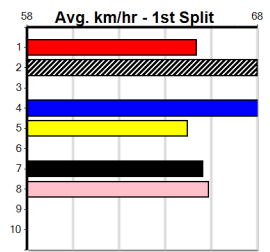

THANKS FOR THE YEAR GURU'S

Distance: 525m, Race Type: Grade 5, Total Prizemoney: $3,340
1st: $2,230, 2nd: $690, 3rd: $345, 4th: $75

Watchdog Tips: ☐ ☐ ☐ ☐

Bet: ☐

Form Box	Wgt	Dist	Track	Date	Time	BON	Margin	1st/2nd (Time)	PIR	Checked	Comment	WR	Split 1	S/P	Grade

1

WHERE IT BEGAN [5]
BE Dog Mar-22 Sire: TOMMY SHELBY Dam: ART NOVEAU
Owner(s): CHAMPAGNE PTN (SYN), S Smith, A Langton Trainer: Angela Langton (Anakie)
Winning Distances: < 300m (0) 300 - 399m (0) 400 - 499m (2) 500 - 599m (4) 600 - 699m (0) > 700m (0)
Winning Weights: 35.0(1) 35.1(1) 35.4(2) 35.7(1) 35.8(1)

1st (8)	35.8	515	SAN	R3	25-Jul-24	29.76	29.23	3.00L RIVIERA BALE (29.97)	M/4111	.	.	.	5.16	$4.40	5
3rd (5)	35.8	525	MEA	R11	03-Aug-24	30.49	29.82	4.25L CANYA LIBBY (30.20)	M/4222	.	.	.	5.18	$6.50	5
5th (4)	35.8	525	MEA	R10	10-Aug-24	31.75	29.91	23.00 MATT LOCH (30.15)	M/7755	.	VO	.	5.22	$28.10	5
7th (4)	35.9	525	MEA	R10	17-Aug-24	30.49	29.80	5.50L KINGSLEY BALE (30.12)	M/7788	.	.	.	5.21	$33.00	5
6th (7)	35.9	460	GEL	R10	06-Sep-24	26.19	25.59	3.75L MASTER PABLO (25.94)	M/656	.	.	.	6.73	$20.90	X45
5th (1)	35.9	525	MEA	R12	14-Sep-24	30.48	29.70	11.00 VAN WYCK (29.72)	M/5666	.	.	.	5.19	$5.10	5
6th (5)	36.0	525	MEA	R11	21-Sep-24	30.36	29.88	4.75L HONEY ZEN (30.03)	M/3345	.	.	.	5.13	$10.00	5
4th (4)	36.1	450	WBL	R8	10-Oct-24	25.62	25.19	6.50L SYDNEY SHOW (25.19)	M/644	.	.	.	6.83	$4.70	5

Last 3 wins NOT included above

1st (2)	35.4	520	GEL	R7	07-May-24	30.39	30.39	0.50L COMBO COL (30.42)	M/2222	.	.	.	5.50	$5.60	RW
1st (8)	35.7	520	GEL	R6	23-May-24	30.14	30.14	0.75L BUN UNDERCURRENT	S/4222	.	.	.	5.48	$8.80	RWF
1st (3)	35.4	460	GEL	R6	21-Jun-24	26.15	25.68	1.00L EXPLOSIVE DEBT (26.21)	S/736	.	SW	.	6.80	$7.70	5

Box History

Bx	1st	2nd	3rd	4th	5th	6th	7th	8th
1	1							
2	2							
3	1	2	1	1	1			
4		1		2	1		1	1
5				1	1	1		
6	1	1			1			
7						1		
8	2							

Prize				$29370.00				
Best				30.36(5)-21/9/24				
Starts				29-6-5-2				
Trk/Dts				9-0-1-1				
APM				11025