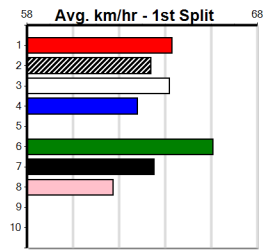

Owner(s): Sire: Dam: Trainer:

Winning Distances: < 300m (0) 300 - 399m (0) 400 - 499m (0) 500 - 599m (0) 600 - 699m (0) > 700m (0)

Winning Weights: Box History

11

2:55PM

(VIC time)

Distance: 525m, Race Type: Grade 5, Total Prizemoney: \$3,340
1st: \$2,230, 2nd: \$690, 3rd: \$345, 4th: \$75