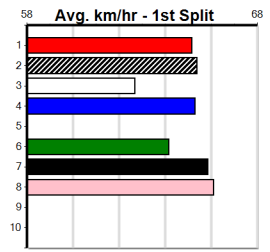

Owner(s):
 Winning Distances: < 300m (0) 300 - 399m (0) 400 - 499m (0) 500 - 599m (0) 600 - 699m (0) > 700m (0)
 Winning Weights:

Box History

10

2:37PM

(VIC time)

Distance: 525m, Race Type: Grade 5, Total Prizemoney: \$3,340
1st: \$2,230, 2nd: \$690, 3rd: \$345, 4th: \$75