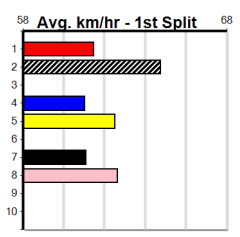

Bendigo
2
6:28PM
(VIC time)

dreamchasersfestival.com.au (275+ RANK)

Distance: 425m, Race Type: Maiden, Total Prizemoney: $1,530
1st: $1,000, 2nd: $320, 3rd: $160, 4th: $50

Watchdog Tips: 0 0 0 0 **Bet:** .