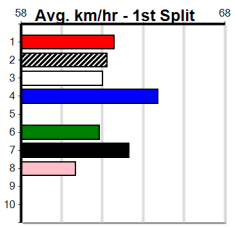

Bendigo

PETER BROWN CUSTOM HOMES (275+ R

Distance: 425m, Race Type: Grade 7, Total Prizemoney: $1,530
1st: $1,000, 2nd: $320, 3rd: $160, 4th: $50

9

8:46PM

(VIC time)

Watchdog Tips:

0 0 0 0

Bet: