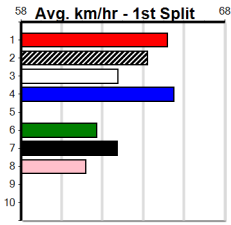

Bendigo

HIP POCKET BENDIGO (275+ RANK)

Distance: 425m, Race Type: Grade 5, Total Prizemoney: $1,530
1st: $1,000, 2nd: $320, 3rd: $160, 4th: $50

4

7:12PM

(VIC time)

Watchdog Tips: 0 0 0 0 **Bet:** .