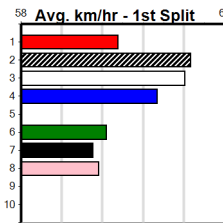

Bendigo

3

6:47PM

(VIC time)

AVARD CIVIL (275+ RANK)

Distance: 425m, Race Type: Grade 7, Total Prizemoney: \$1,530
1st: \$1,000, 2nd: \$320, 3rd: \$160, 4th: \$50

Watchdog Tips:

0 0 0 0