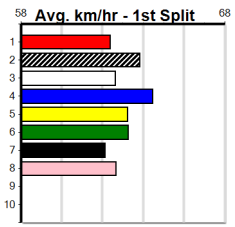

Healesville

PITSTOP MOWER REPAIRS (300+ RANK)

Distance: 350m, Race Type: Mixed 6/7, Total Prizemoney: $1,530
1st: $1,000, 2nd: $320, 3rd: $160, 4th: $50

5

12:27PM

(VIC time)

CHOJI AKIMICHI (2) has turned in some handy performances of late and he will be strong in the run home. RAPHAEL ZEAL (5) was never headed in his win here recently and he should be in the mix again. COMO PRINCE (6) just needs room early on

Watchdog Tips:

2

5

6

1

Bet:

Win 2