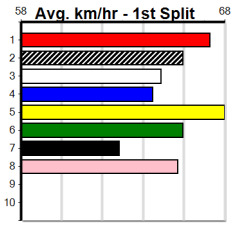

Healesville

"THE SHED" @ HEALESVILLE GREYS (30)

Distance: 300m, Race Type: Grade 5, Total Prizemoney: $1,530
1st: $1,000, 2nd: $320, 3rd: $160, 4th: $50

11
2:17PM
(VIC time)

LITTLE WHIP (7) has recorded a couple of handy wins here recently and she looks very well graded again. OCEAN MIST (8) is never too far away here and she likes to stay wide in her races. WHY NOT BARNEY (3) is nearing another win

Watchdog Tips: 7 8 3 1 **Bet:** Win 7