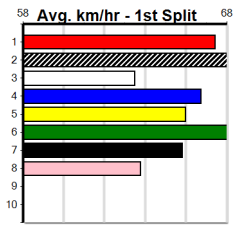

Healesville

SPORTSBET EVERY DOG HAS ITS DAY (3)

Distance: 300m, Race Type: Grade 5, Total Prizemoney: \$1,530
1st: \$1,000, 2nd: \$320, 3rd: \$160, 4th: \$50

12

2:30PM

(VIC time)

OCCIPITAL (3) returned to form with a smart 17.15 win here last week and he looks very well graded again. ARGYLE EMMA (8) owns a slick 16.80 PB here and she can stay wide in her races. INTER TERRA (5) is a more than capable type.