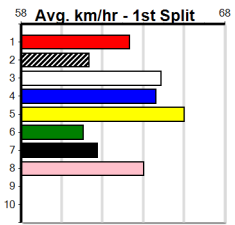

RSN GREY AREAS WEDNESDAY & FRIDA

Distance: 300m, Race Type: Mixed 6/7, Total Prizemoney: $1,530
1st: $1,000, 2nd: $320, 3rd: $160, 4th: $50

APRIL OH ZEAL (2) has turned in some nice performances to date and she just needs a clear crack mid race. NOIR SATIN (5) was solidly placed two runs back and he can work into the mix mid race. MAJOR BASIL (8) won't be too far away

Watchdog Tips:

2

5

8

3

Bet:

Win 2

Table with 10 rows, each representing a race. Columns include Race Number, Book Name, Trainer, Horse Name, Odds, and Winning Boxes. Race 1: BOOK OF CAPERS [7], Race 2: APRIL OH ZEAL [7], Race 3: YELLOW MONARO [6], Race 4: SPICY MADAM [7], Race 5: NOIR SATIN [7], Race 6: WALTZING INFERNO [7], Race 7: MR. HOLIDAY (NSW)[6], Race 8: MAJOR BASIL [7], Race 9: *** NO RESERVE ***, Race 10: *** NO RESERVE ***.