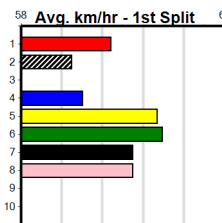

SPORTSBET GREEN TICKS (300+ RANK)

Distance: 300m, Race Type: Maiden, Total Prizemoney: $1,530
1st: $1,000, 2nd: $320, 3rd: $160, 4th: $50

1
11:16AM
(VIC time)

ZIPPING REMY (6) was far from disgraced when placed behind a good one on debut and he will be much better for the run. BAMBI ROSE (3) showed some promise in her 1st prep and she is expected to fire after a lengthy spell. DOUBLE INFARED (8) has claims

Watchdog Tips: **6** **3** **8** **1** **Bet:** **Win 6**