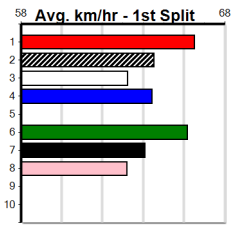

3

11:51AM

(VIC time)

ALL IN OLLIE (2) recorded back to back smart wins here recently and he looks well graded in this event. ZIPPING VELMA (7) is racing with confidence and she will be in the firing line throughout. PAW GLORY (6) is nearing another win

Watchdog Tips: **2** **7** **6** **1** Bet: **Win 2**