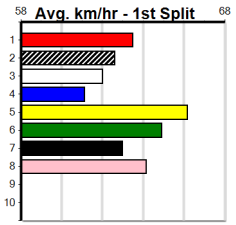

MONTROSE IGA LIQUOR (300+ RANK)

Distance: 300m, Race Type: Mixed 6/7, Total Prizemoney: \$1,530
1st: \$1,000, 2nd: \$320, 3rd: \$160, 4th: \$50

9

1:42PM

(VIC time)

BLONDE MUSTANG (5) has turned in some handy performances of late and she just needs a clear crack mid race. REGAL PHONIC (3) has been luckless since her 19.85 win here and she can make amends. COOL SPARKY (2) is an improving type.