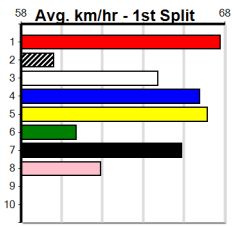

Healesville

JASON McKEOWN PHOTOGRAPHY (300+

Distance: 350m, Race Type: Maiden, Total Prizemoney: \$1,530
1st: \$1,000, 2nd: \$320, 3rd: \$160, 4th: \$50

2

11:35AM

(VIC time)

SLAY QUEEN MOLLY (7) has been consistent to date and she won't get a better chance to break through. KING PLUM (1) showed improvement when placed here recently and he is drawn to get the breaks. LOSE MY NUMBER (6) may be place value.