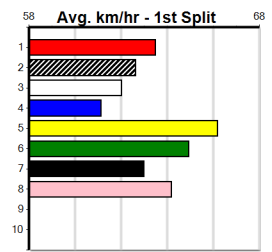

MONTROSE IGA LIQUOR (300+ RANK)

Distance: 300m, Race Type: Mixed 6/7, Total Prizemoney: $1,530
1st: $1,000, 2nd: $320, 3rd: $160, 4th: $50

BLONDE MUSTANG (5) has turned in some handy performances of late and she just needs a clear crack mid race. REGAL PHONIC (3) has been luckless since her 19.85 win here and she can make amends. COOL SPARKY (2) is an improving type.

Watchdog Tips: 5 3 2 4 Bet: Win 5

Form Box Wgt Dist Track Date Time BON Margin 1st/2nd (Time) PIR Checked Comment W/R Split 1 S/P Grade

OUT OF TRICKS [7] Placed in only two of seven here, prefer others $14.00
WF Bitch Oct-21 Sire: OUT OF RANGE Dam: TAYLOR'S CHIP
Owner(s): S Porteus
Winning Distances: < 300m (0) 300 - 399m (1) 400 - 499m (0) 500 - 599m (0) 600 - 699m (0) > 700m (0)
Winning Weights: 26.5(1)
4= (5) 27.0 400 WGL R3 03-Sep-24 23.39 22.38 9.00L SOLAR SPECTRUM (22.79) Q/44 . . . . 8.59 $38.40 7
6th (2) 27.0 300 HVL R2 08-Sep-24 17.20 16.31 3.75L ALL IN OLLIE (16.94) M/5 . . . . 4.02 $45.30 7
3rd (1) 27.1 300 HVL R10 19-Sep-24 17.13 16.83 1.00L HALF MAC (17.07) M/1 . . . . 3.98 $5.10 T3-7
2nd (6) 27.1 400 WGL R3 27-Sep-24 23.01 22.64 3.00L LUCKY (22.80) M/12 . . . . 8.44 $17.30 X67
7th (1) 26.9 435 SLE R2 02-Oct-24 25.35 24.44 8.00L SELECT RONAN (24.82) Q/277 . . . . 5.28 $13.30 7
5th (6) 27.2 300 HVL R3 06-Oct-24 17.26 16.60 6.00L GUNAI DAISY (16.87) M/5 . . . . 3.99 $48.30 X67H
7th (1) 26.9 300 HVL R4 15-Oct-24 17.50 16.68 5.50L CLASSIC WYNSTAN (17.12) M/6 . . . . 4.05 $19.50 7
4th (1) 27.0 435 SLE R10 23-Oct-24 25.43 24.65 11.00L BANDARI (24.69) M/243 . . . . 5.31 $11.60 X67
Last 3 wins NOT included above
1st (1) 26.5 395 TRA R1 21-Jun-24 22.80 22.01 0.75L NEVER SOBER (22.85) Q/233 . . . . 3.80 $13.90 M

Box History
Bx 1st 2nd 3rd 4th 5th 6th 7th 8th
1 1 1 2 1
2 1 1 1
3 1 1 1
4 1 1 1 1
5 1 1 1 1 1
6 1 2 2
7 1 1 2 1 2
8 1 1 1
Prize Best $3772.50
Starts 17.13(1)-19/9/24
Trk/Dts 30-1-3-4
APM 7-0-0-2 2091

COOL SPARKY [7] Improving type, settles on the speed, threat $5.00
BK Dog Jun-22 Sire: FERAL FRANKY Dam: COOL LIMIT
Owner(s): G Orr
Winning Distances: < 300m (0) 300 - 399m (0) 400 - 499m (1) 500 - 599m (0) 600 - 699m (0) > 700m (0)
Winning Weights: 33.2(1)
4th (5) 33.1 425 BEN R2 21-Jun-24 24.90 23.62 4.25L CORNHILL STORM (24.61) M/484 . . . . 6.74 $4.70 M
4th (4) 32.9 425 BEN R2 28-Jun-24 24.74 23.73 4.25L TEMPER TANTRUM (24.45) Q/166 . . . . 6.70 $7.50 M
5th (4) 33.1 425 BEN R1 05-Jul-24 24.61 23.75 6.00L TIMMA TURTLE TWO (24.19) M/355 . . . . 6.73 $4.00 M
1st (3) 33.2 425 BEN R2 17-Jul-24 24.53 24.18 2.50L JILLIBY MISH (24.69) M/111 . . . . 6.68 $2.30 T3-M
6th (8) 34.4 300 HVL R3 25-Oct-24 17.84 16.95 7.00L MAN OF ACTION (17.37) M/2 . . . . V14 3.99 $2.20 T3-7
Last 3 wins NOT included above

Box History
Bx 1st 2nd 3rd 4th 5th 6th 7th 8th
1 1
2 1
3 1
4 1 1 1
5 1
6 1
7 1
8 1
Prize Best $1150.00
Starts 17.84(8)-25/10/24
Trk/Dts 5-1-0-0
APM 1-0-0-0 675