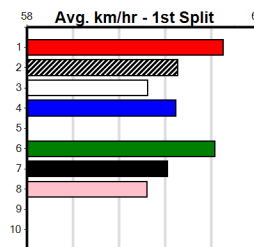

Distance: 300m, Race Type: Mixed 6/7, Total Prizemoney: $1,530
1st: $1,000, 2nd: $320, 3rd: $160, 4th: $50

(VIC time)

ALL IN OLLIE (2) recorded back to back smart wins here recently and he looks well graded in this event. ZIPPING VELMA (7) is racing with confidence and she will be in the firing line throughout. PAW GLORY (6) is nearing another win

Watchdog Tips: 2 7 6 1 **Bet:** Win 2

1

DAMAGED PANEL [6] **$6.50**

Good record here, has the right draw, respect

BK **Bitch** **May-22** **Sire: SUPERIOR PANAMA** **Dam: BLAZIN' REGGIE** **Trainer: Graeme Campbell (Drouin South)**

Owner(s): Yeah the Boyz (SYN), D Peterson, G Pask, B Vicary

Winning Distances: < 300m (0) 300 - 399m (2) 400 - 499m (0) 500 - 599m (0) 600 - 699m (0) > 700m (0)

Winning Weights: 27.2(1) 27.4(1)

Rank	Dist	Wgt	Track	Date	Time	Margin	1st/2nd (Time)	PIR	Checked	Comment	WR	Split 1	S/P	Grade
2nd (5)	27.8	300	HVL	R9	23-Aug-24	17.23	16.77	0.75L	HOTSPOT HERO (17.18)	M/8	.	4.07	$5.20	T3-6
4th (3)	27.8	300	HVL	R11	08-Sep-24	16.89	16.31	4.75L	MY NAME'S EDEN (16.57)	M/3	.	4.01	$21.70	X67
4th (5)	27.7	400	WGL	R10	17-Sep-24	23.48	22.38	11.00	MY NAME'S EDEN (22.76)	M/54	SW	8.71	$47.00	X67
7th (7)	27.8	400	WGL	R3	24-Sep-24	23.37	22.39	12.00	MAKE IT POP (22.57)	S/57	.	8.69	$23.50	X67
3rd (7)	27.7	300	HVL	R4	04-Oct-24	17.14	16.70	4.50L	SAILAWAY GIN (16.84)	S/7	.	4.11	$10.10	T3-RW
2nd (8)	27.5	300	HVL	R9	11-Oct-24	17.23	16.95	2.25L	PATH TO NIRVANA (17.08)	M/4	.	4.07	$5.40	T3-RW
8th (7)	27.8	300	HVL	R9	25-Oct-24	17.29	16.68	4.00L	TAILS OF JONNY (17.02)	Q/2	.	3.99	$10.30	X67
7th (8)	27.8	300	HVL	R4	25-Oct-24	17.48	16.95	3.25L	DEMONIC SPIRIT (17.27)	M/3	.	4.04	$8.80	T3-RW

Last 3 wins NOT included above

1st (7)	27.4	300	HVL	R2	26-Jul-24	17.21	16.76	0.25L	CHEWBACCA (17.21)	M/3	.	4.12	$1.70	T3-M
1st (7)	27.2	300	HVL	R2	05-Aug-24	17.17	16.92	1.25L	ASTON MAPLE (17.26)	Q/2	SW	6.78	$3.30	T3-7

Box History

Bx	1st	2nd	3rd	4th	5th	6th	7th	8th
1			1					
2								
3								
4				1				
5		1	1	1				
6								
7	2	1	1				1	1
8		1						2

Prize Best Starts Trk/Dts APM

$4030.00
16.89(3)-8/9/24
14-2-3-3
10-2-3-2
2640

2

ALL IN OLLIE [6] **$2.40**

Impressive type, nice turn of foot, go close

RBD **Dog** **Jan-22** **Sire: HARD STYLE RICO** **Dam: DANCING SIENNA** **Trainer: Greg Doyle (Mulgrave)**

Owner(s): R Di mauro

Winning Distances: < 300m (0) 300 - 399m (2) 400 - 499m (0) 500 - 599m (0) 600 - 699m (0) > 700m (0)

Winning Weights: 34.0(1) 34.3(1)

Rank	Dist	Wgt	Track	Date	Time	Margin	1st/2nd (Time)	PIR	Checked	Comment	WR	Split 1	S/P	Grade
3rd (5)	34.3	425	BEN	R1	19-Jul-24	24.82	23.78	3.5L	DERNANCOURT (24.57)	M/322	.	6.79	$2.30	M
6th (6)	34.6	400	WGL	R1	23-Jul-24	23.32	22.43	4.50L	OUR ELLIE (23.02)	M/77	.	8.72	$7.00	M
5th (6)	34.7	400	GEL	R1	27-Jul-24	23.91	22.66	12.00	JUST BELIEVE (23.13)	S/55	SW	8.80	$5.50	M
5th (3)	34.7	400	GEL	R1	03-Aug-24	23.56	22.64	6.50L	GO NOW (23.13)	M/44	.	8.96	$4.20	M
1st (2)	34.0	350	HVL	R2	30-Aug-24	19.60	19.45	0.025	IVORY NARWHAL (19.60)	M/3	.	6.72	$2.10	T3-M
1st (4)	34.3	300	HVL	R2	08-Sep-24	16.94	16.31	1.25L	QUEEN KATE (17.03)	S/7	.	4.08	$13.40	7
4th (2)	33.9	515	SAP	R4	16-Sep-24	30.38	29.52	7.00L	ELLIOTT (29.90)	M/2223	.	5.16	$52.40	X67H
5th (8)	33.9	515	SAP	R2	23-Sep-24	31.02	29.16	17.00	BIRMINGHAM (29.83)	M/3555	.	5.23	$10.10	X67

Last 3 wins NOT included above

Box History

Bx	1st	2nd	3rd	4th	5th	6th	7th	8th
1								
2	1			1				
3		1			1			
4	1							
5			1					
6					1	1		
7				1				
8						1		

Prize Best Starts Trk/Dts APM

$3935.00
16.94(4)-8/9/24
10-2-1-1
2-1-0-0
2914