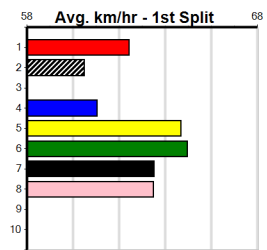

SPORTSBET GREEN TICKS (300+ RANK)

1

11:16AM

(VIC time)

Distance: 300m, Race Type: Maiden, Total Prizemoney: $1,530
1st: $1,000, 2nd: $320, 3rd: $160, 4th: $50

ZIPPING REMY (6) was far from disgraced when placed behind a good one on debut and he will be much better for the run. BAMBİ ROSE (3) showed some promise in her 1st prep and she is expected to fire after a lengthy spell. DOUBLE INFARED (8) has claims

Watchdog Tips: **6** **3** **8** **1** **Bet:** **Win 6**

Form Box	Wgt	Dist	Track	Date	Time	BON	Margin	1st/2nd (Time)	PIR	Checked	Comment	W/R	Split 1	S/P	Grade

1

LITTLE SPLINTER [M] Had a few chances, one paced, prefer to watch **$12.00**

BK Dog Feb-22 Sire: FERNANDO BALE Dam: COSMIC SPARKLE

Owner(s): SUITCASE (SYN), P Newell, M Soudek, D Harrington, W Noonan, P Newell, J Markham, H Davis, S

Winning Distances: < 300m (0) 300 - 399m (0) 400 - 499m (0) 500 - 599m (0) 600 - 699m (0) > 700m (0)

Trainer: Patrick Newell (Wallan)

Winning Weights:

Run	Time	Wgt	Dist	Track	Date	Time	BON	Margin	1st/2nd (Time)	PIR	Checked	Comment	W/R	Split 1	S/P	Grade
3rd (2)	28.4	390	BAL	R1	02-Sep-24	23.36	22.64	7.00L	RING RING (22.90)	M/34	.	SW	.	8.78	$14.10	M
3rd (8)	28.5	390	SHP	R1	07-Sep-24	23.13	22.49	8.00L	BEAR IT IS (22.58)	M/33	.	.	.	8.81	$7.10	M
6th (6)	28.7	390	SHP	R1	12-Sep-24	23.15	22.24	6.00L	MIA MOO (22.74)	M/45	.	.	.	8.76	$15.40	M
6th (6)	28.8	300	HVL	R1	27-Sep-24	17.60	16.87	6.50L	TAILS OF JONNY (17.17)	M/4	.	.	.	4.06	$33.50	T3-M
5th (8)	28.9	300	HVL	R1	04-Oct-24	17.36	16.70	6.50L	SHRAPNEL (16.92)	Q/1	.	.	.	4.00	$52.60	T3-M
4th (7)	28.4	300	HVL	R1	11-Oct-24	17.47	16.95	4.25L	WITCHER ROSE (17.18)	M/3	.	.	.	4.09	$32.70	T3-M
7th (6)	28.2	390	SHP	R2	17-Oct-24	23.16	22.22	8.00L	CLAUSE EDWARD (22.60)	M/56	.	.	.	9.04	$74.30	T3-M
6th (6)	28.1	390	SHP	R2	24-Oct-24	23.43	22.09	14.00	ASTON RIOT (22.49)	Q/38	.	.	.	8.68	$25.80	M

Last 3 wins NOT included above

Box History

Bx	1st	2nd	3rd	4th	5th	6th	7th	8th
1								
2			1					
3					1			1 2
4			1					1
5						1	1	
6						3	1	1
7				2	1	1		
8			1		2	1	1	1

Prize Best $605.00
Starts 17.36(8)-4/10/24
Trk/Dts 24-0-0-3
APM 7-0-0-0
417

2

ZIPPING ZAZU (NSW)[M] Steady to date, needs more time, tested **$10.00**

BE Dog Dec-22 Sire: ASTON RUPEE Dam: ZIPPING MAGDA

Owner(s): Hallinan Hallinan (SYN), M Hallinan, F Hallinan

Winning Distances: < 300m (0) 300 - 399m (0) 400 - 499m (0) 500 - 599m (0) 600 - 699m (0) > 700m (0)

Trainer: Robert Camilleri (Lara)

Winning Weights:

Run	Time	Wgt	Dist	Track	Date	Time	BON	Margin	1st/2nd (Time)	PIR	Checked	Comment	W/R	Split 1	S/P	Grade
8th (6)	33.8	300	HVL	R1	08-Sep-24	17.74	16.31	19.00	BLACK STATESMAN (16.47)	S/7	.	V0	.	4.22	$14.10	M
8th (3)	33.8	400	WGL	R1	20-Sep-24	24.71	22.68	21.00	MRS. SMITH (23.27)	M/88	.	V7	.	9.11	$21.00	M
8th (5)	33.6	390	WBL	R2	30-Sep-24	23.52	22.34	14.00	COLLINDA BLUE (22.60)	M/78	.	.	.	9.28	$8.80	M
6th (8)	33.6	300	HVL	R2	04-Oct-24	17.61	16.70	6.50L	MAGIC SNOWDROP (17.17)	M/7	.	.	.	4.22	$19.20	T3-M
6th (5)	33.6	390	WBL	R1	07-Oct-24	23.72	22.32	14.00	ZIPPING VELMA (22.75)	S/88	.	.	.	9.15	$29.80	M
5th (8)	34.4	400	WGL	R1	24-Oct-24	24.03	22.95	10.00	MISS GALORE (23.34)	M/66	.	.	.	8.81	$19.20	T3-M

Last 3 wins NOT included above

Box History

Bx	1st	2nd	3rd	4th	5th	6th	7th	8th
1								
2								
3								1
4								
5						1		1
6								1
7								
8					1	1		

Prize Best $0.00
Starts 17.61(8)-4/10/24
Trk/Dts 6-0-0-0
APM 2-0-0-0
0