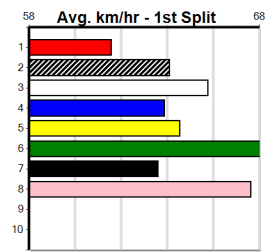

GORSKI ENGINEERING (300+ RANK)

4

12:10PM

(VIC time)

Distance: 300m, Race Type: Grade 5, Total Prizemoney: $1,530
1st: $1,000, 2nd: $320, 3rd: $160, 4th: $50

SPEEDY PAM (6) will find this easier than her most recent racing and she just needs a clear crack mid race. PARIS CALLING (7) returned to form at Sale and she will be in the firing line throughout. SLIPPERY SHARK (8) will be strong late.

Watchdog Tips: **6** **7** **8** **3** **Bet:** Box Quinella 6,7,8 ($10 for 333.33%)

Form	Box	Wgt	Dist	Track	Date	Time	BON	Margin	1st/2nd (Time)	PIR	Checked	Comment	WR	Split 1	S/P	Grade

1

NO MANNERS [5]

BK Dog Mar-22 Sire: FERAL FRANKY Dam: MANNERS MATTER

Owner(s): R Wood Trainer: Ronald Wood (Warragul)

Winning Distances: < 300m (0) 300 - 399m (5) 400 - 499m (0) 500 - 599m (0) 600 - 699m (0) > 700m (0)

Winning Weights: 29.2(1) 29.3(1) 29.5(1) 29.7(1) 30.5(1)

4th (3)	29.5	300	HVL	R12	19-Aug-24	17.34	16.86	3.5L	TRATTESNAKE RUBY (17.12)	M/3	SW	4.09	$3.30	T3-5
1st (1)	29.3	390	BAL	R11	02-Sep-24	22.77	22.64	0.50L	DIMORA ASHLEY (22.80)	M/21	SW	8.59	$3.60	5
1st (8)	29.5	300	HVL	R12	06-Sep-24	17.17	16.80	1.75L	ASSUME KEALY (17.29)	M/5		3.95	$3.60	T3-5
6th (1)	29.5	300	HVL	R10	13-Sep-24	17.14	16.77	5.50L	ATOMIC CABANG (16.77)	M/6		4.10	$7.30	T3-5
6th (6)	29.2	300	HVL	R3	19-Sep-24	17.22	16.83	6.00L	BANK ROBBER (16.83)	M/7		4.10	$26.10	T3-5
5th (1)	29.0	300	HVL	R10	23-Sep-24	17.14	16.72	3.75L	CLARK (16.90)	M/7		4.07	$26.70	T3-5
7th (7)	29.6	300	HVL	R3	18-Oct-24	17.46	16.76	7.50L	ARTEMIS ONE (16.94)	M/6		4.11	$34.00	T3-5
F (8)	29.6	390	BAL	R14	21-Oct-24	0.00	22.03		BERN'S BANJO (22.03)	M/78	V5	8.88	$33.40	T3-5

Last 3 wins NOT included above

1st (4)	29.7	300	HVL	R2	19-Jan-24	17.57	16.85	0.75L	SAINT JAYDEN (17.62)	M/5		4.05	$4.10	T3-M
1st (6)	30.5	350	TRA	R10	26-Feb-24	20.11	19.99	6.00L	SPEEDY PAM (20.51)	M/11		6.66	$9.30	X67
1st (6)	29.2	300	HVL	R11	12-Aug-24	17.00	16.88	0.50L	CERTAIN MAGIC (17.04)	M/2		4.00	$3.10	6G

$10.00

Box History

Bx	1st	2nd	3rd	4th	5th	6th	7th	8th
1	1							
2								
3		1	2	1				1
4	1							2
5		1	1	2	2		1	2
6	2	1		2		1	1	
7				1		1	1	
8	1	1	1		1	1		

Prize Best Starts Trk/Dts APM: $7770.00, 17.00(6)-12/8/24, 44-5-4-6, 14-3-1-2, 3482