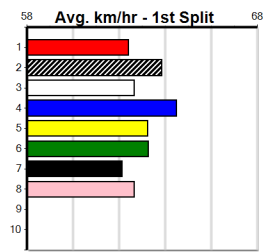

PITSTOP MOWER REPAIRS (300+ RANK)

Distance: 350m, Race Type: Mixed 6/7, Total Prizemoney: $1,530
1st: $1,000, 2nd: $320, 3rd: $160, 4th: $50

CHOJI AKIMICHI (2) has turned in some handy performances of late and he will be strong in the run home. RAPHAEL ZEAL (5) was never headed in his win here recently and he should be in the mix again. COMO PRINCE (6) just needs room early on

Watchdog Tips: 2 5 6 1 **Bet:** Win 2

Form Box	Wgt	Dist	Track	Date	Time	BON	Margin	1st/2nd (Time)	PIR	Checked	Comment	WR	Split 1	S/P	Grade	
1	ASTON HONCHO [7] $4.80															
	WBK Dog Jan-22 Sire: FERNANDO BALE Dam: ASTON ULTRA															
	Owner(s): C Mackie Trainer: Corey Mackie (Tooradin)															
	Winning Distances: < 300m (0) 300 - 399m (1) 400 - 499m (0) 500 - 599m (0) 600 - 699m (0) > 700m (0)															
	Winning Weights: 32.5(1)															
	6th (3)	32.4	390	SHF	R9	18-Dec-23	22.81	21.53	11.00 GO FOR GOLD (22.10)	S/66	.	.	.	8.74	$36.50	M
	5th (7)	30.8	320	WAG	R3	07-Jun-24	19.06	18.23	12.00 SWEET BEGONIA (18.23)	.	.	.	.	.	$9.50	M
	6th (5)	32.7	435	SLE	R2	18-Sep-24	25.83	24.68	10.00 SONGKRAN (25.13)	M/776	.	.	.	5.59	$8.50	T3-M
	7th (2)	33.0	435	SLE	R2	25-Sep-24	26.12	24.88	15.00 ALCARAZ (25.10)	M/566	.	.	.	5.51	$3.50	M
	1st (1)	32.5	300	HVL	R1	02-Oct-24	17.34	16.91	0.25L NAUGHTY NUNG (17.36)	M/4	.	.	.	4.07	$4.30	M
3rd (1)	32.1	350	HVL	R4	09-Oct-24	19.81	19.45	2.75L FULL BARREL (19.62)	M/6	.	.	.	6.78	$8.30	X67	
8th (4)	32.1	350	HVL	R5	15-Oct-24	20.13	19.02	7.00L PANORA POINT (19.66)	Q/7	.	.	.	6.89	$5.90	7	
6th (4)	32.1	350	HVL	R5	18-Oct-24	20.16	19.53	7.00L JAZZ HANDS (19.70)	M/7	.	.	.	7.10	$20.40	T3-RW	
Last 3 wins NOT included above																
<table border="1" style="width: 100%; border-collapse: collapse;"> <thead> <tr> <th>Box</th> <th>1st</th> <th>2nd</th> <th>3rd</th> <th>4th</th> <th>5th</th> <th>6th</th> <th>7th</th> <th>8th</th> </tr> </thead> <tbody> <tr><td>1</td><td>1</td><td></td><td></td><td></td><td></td><td></td><td></td><td></td></tr> <tr><td>2</td><td></td><td></td><td></td><td></td><td></td><td></td><td></td><td></td></tr> <tr><td>3</td><td></td><td></td><td></td><td></td><td></td><td></td><td></td><td></td></tr> <tr><td>4</td><td></td><td></td><td></td><td></td><td></td><td></td><td></td><td></td></tr> <tr><td>5</td><td></td><td></td><td></td><td></td><td></td><td></td><td></td><td></td></tr> <tr><td>6</td><td></td><td></td><td></td><td></td><td></td><td></td><td></td><td></td></tr> <tr><td>7</td><td></td><td></td><td></td><td></td><td></td><td></td><td></td><td></td></tr> <tr><td>8</td><td></td><td></td><td></td><td></td><td></td><td></td><td></td><td></td></tr> </tbody> </table>																
<table border="1" style="width: 100%; border-collapse: collapse;"> <thead> <tr> <th>Prize</th> <th>Best</th> <th>Starts</th> <th>Trk/Dts</th> <th>APM</th> </tr> </thead> <tbody> <tr> <td></td> <td></td> <td>$1160.00</td> <td>19.81(1)-9/10/24</td> <td></td> </tr> <tr> <td></td> <td></td> <td>9-1-0-1</td> <td>3-0-0-1</td> <td></td> </tr> <tr> <td></td> <td></td> <td>1160</td> <td></td> <td></td> </tr> </tbody> </table>																

2	CHOJI AKIMICHI [7] $7.50															
	BK Dog Sep-22 Sire: FERAL FRANKY Dam: LADY PANDORA															
	Owner(s): A Blake Trainer: Mary Blake (White Hills)															
	Winning Distances: < 300m (0) 300 - 399m (2) 400 - 499m (0) 500 - 599m (0) 600 - 699m (0) > 700m (0)															
	Winning Weights: 39.1(1) 39.3(1)															
	3rd (3)	39.4	450	WBL	R9	16-Sep-24	26.19	25.73	2.25L BOMB MARVIN (26.04)	M/544	.	.	.	6.98	$42.60	7
	8th (7)	39.6	425	BEN	R4	26-Sep-24	25.68	24.09	18.00 MAX KANE (24.47)	S/888	.	.	.	7.39	$83.90	T3-7
	6th (6)	39.6	450	WBL	R7	30-Sep-24	26.29	25.60	8.50L SLOAN STREET (25.70)	S/855	.	VO	.	7.11	$76.40	X67
	2nd (6)	39.4	350	HVL	R6	04-Oct-24	19.85	19.42	2.25L REDEMPTION ROCK (19.70)	S/6	.	.	.	6.82	$36.90	T3-RW
	6th (3)	39.4	350	HVL	R5	09-Oct-24	20.12	19.45	7.00L CROWNING GLORY (19.63)	M/7	.	.	.	6.97	$11.20	X67
3rd (1)	39.4	450	WBL	R5	14-Oct-24	26.47	25.74	11.00 OFFENSIVE LADY (25.74)	S/743	.	.	.	6.90	$9.40	X67	
7th (2)	39.5	500	BEN	R5	19-Oct-24	29.47	28.44	12.00 MORE VOLTAGE (28.68)	M/477	.	.	.	6.85	$54.10	RW	
1st (4)	39.3	350	HVL	R5	25-Oct-24	19.99	19.78	3.00L BLONDE MUSTANG (20.20)	M/5	.	SW	.	6.77	$38.00	T3-RW	
Last 3 wins NOT included above																
1st (7)	39.1	300	HVL	R2	21-Jul-24	17.30	16.52	1.5L LUCKY INDEED (17.41)	M/3	.	SW	.	4.27	$16.90	M	
<table border="1" style="width: 100%; border-collapse: collapse;"> <thead> <tr> <th>Box</th> <th>1st</th> <th>2nd</th> <th>3rd</th> <th>4th</th> <th>5th</th> <th>6th</th> <th>7th</th> <th>8th</th> </tr> </thead> <tbody> <tr><td>1</td><td></td><td></td><td></td><td></td><td></td><td></td><td></td><td></td></tr> <tr><td>2</td><td></td><td></td><td></td><td></td><td></td><td></td><td></td><td></td></tr> <tr><td>3</td><td></td><td></td><td></td><td></td><td></td><td></td><td></td><td></td></tr> <tr><td>4</td><td></td><td></td><td></td><td></td><td></td><td></td><td></td><td></td></tr> <tr><td>5</td><td></td><td></td><td></td><td></td><td></td><td></td><td></td><td></td></tr> <tr><td>6</td><td></td><td></td><td></td><td></td><td></td><td></td><td></td><td></td></tr> <tr><td>7</td><td></td><td></td><td></td><td></td><td></td><td></td><td></td><td></td></tr> <tr><td>8</td><td></td><td></td><td></td><td></td><td></td><td></td><td></td><td></td></tr> </tbody> </table>																
<table border="1" style="width: 100%; border-collapse: collapse;"> <thead> <tr> <th>Prize</th> <th>Best</th> <th>Starts</th> <th>Trk/Dts</th> <th>APM</th> </tr> </thead> <tbody> <tr> <td></td> <td></td> <td>$4300.00</td> <td>19.85(6)-4/10/24</td> <td></td> </tr> <tr> <td></td> <td></td> <td>24-2-3-2</td> <td>7-1-2-0</td> <td></td> </tr> <tr> <td></td> <td></td> <td>2244</td> <td></td> <td></td> </tr> </tbody> </table>