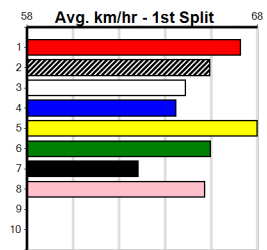

"THE SHED" @ HEALESVILLE GREYS (300+)

11

2:17PM

(VIC time)

Distance: 300m, Race Type: Grade 5, Total Prizemoney: $1,530
1st: $1,000, 2nd: $320, 3rd: $160, 4th: $50

LITTLE WHIP (7) has recorded a couple of handy wins here recently and she looks very well graded again. OCEAN MIST (8) is never too far away here and she likes to stay wide in her races. WHY NOT BARNEY (3) is nearing another win

Watchdog Tips: **7** **8** **3** **1** **Bet:** **Win 7**

Form Box	Wgt	Dist	Track	Date	Time	BON	Margin	1st/2nd (Time)	PIR	Checked	Comment	WR	Split 1	S/P	Grade

INTER TRIGON [5] **Drawn to be in the firing line throughout, respect** **$6.00**

BK Dog Sep-21 Sire: AUSSIE INFRARED Dam: INTER SANTINA
Owner(s): TONY AND JOE (SYN), T Interligi, J Interligi
Trainer: Joe Interligi (Endeavour Hills)
Winning Distances: < 300m (0) 300 - 399m (4) 400 - 499m (2) 500 - 599m (0) 600 - 699m (0) > 700m (0)
Winning Weights: 31.6(1) 32.3(1) 32.5(1) 32.6(1) 32.7(1) 32.9(1)

4th (2)	32.0	460	WGL	R7	29-Aug-24	26.66	26.01	2.00L MIRA BALE (26.53)	M/111	.	.	.	6.55	$6.10	T3-5
2nd (5)	32.4	400	WGL	R10	05-Sep-24	23.51	23.16	0.75L SPANISH BULLET (23.47)	Q/12	.	.	.	8.45	$3.90	5
1st (1)	32.9	400	WGL	R12	12-Sep-24	23.12	22.86	0.05L UNSURPASSED (23.12)	Q/11	.	.	.	8.39	$4.10	T3-5
8th (5)	33.4	350	HVL	R5	19-Sep-24	20.19	19.49	9.50L BOROUGH COOK (19.52)	M/2	.	.	.	6.68	$28.90	T3-5
7th (2)	33.0	350	HVL	R8	04-Oct-24	19.88	19.42	7.00L HEAD HUNTER (19.42)	M/2	.	.	.	6.62	$64.40	T3-5
7th (3)	32.6	350	HVL	R7	11-Oct-24	20.28	19.42	10.00 DOWN SOUTH GIRL (19.61)	M/6	.	.	.	6.81	$46.30	T3-5
3rd (7)	32.7	300	HVL	R11	15-Oct-24	16.97	16.68	3.00L BUDDY BLUE (16.76)	S/5	.	.	.	4.04	$14.30	T3-5
3rd (3)	32.8	400	WGL	R12	25-Oct-24	23.18	22.52	6.00L BEGONIA BELL (22.77)	M/64	.	.	.	8.60	$11.90	T3-5

Last 3 wins NOT included above

1st (4)	32.6	395	TRA	R4	12-Feb-24	22.46	22.15	3.00L BELUSHI (22.66)	M/111	.	SW	.	3.71	$1.80	T3-6
1st (8)	32.7	400	WGL	R10	18-Apr-24	23.13	23.02	0.50L MILLARA'S MONEY (23.16)	M/21	.	SW	.	8.37	$4.10	T3-5
1st (1)	32.3	395	TRA	R5	15-Jul-24	23.08	22.67	0.25L PANCHO TOMMY (23.10)	M/111	.	.	.	3.85	$4.20	T3-5

Box History

Bx	1st	2nd	3rd	4th	5th	6th	7th	8th
1	2				2	3	2	
2	1			2		1	1	
3		1	2		2	1	2	2
4	1					1	1	
5		4	2	2		1		1
6	1	2		1		1		
7		1	1	2		1	1	1
8	1	2	1					1

Prize Best $12090.63
Starts 16.82(5)-5/3/24
Trk/Dts 54-6-10-6
APM 5-0-2-1
4364