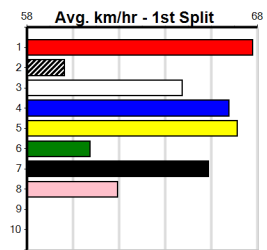

Distance: 350m, Race Type: Maiden, Total Prizemoney: $1,530
1st: $1,000, 2nd: $320, 3rd: $160, 4th: $50

SLAY QUEEN MOLLY (7) has been consistent to date and she won't get a better chance to break through. KING PLUM (1) showed improvement when placed here recently and he is drawn to get the breaks. LOSE MY NUMBER (6) may be place value.

Watchdog Tips: 7 1 6 5 Bet: Win 7

Form Box Wgt Dist Track Date Time BON Margin 1st/2nd (Time) PIR Checked Comment W/R Split 1 S/P Grade

KING PLUM [M] $4.60
Breed: BK Dog
Owner(s): D Plumridge
Sire: BEAST UNLEASHED Dam: SUMMER LOVIN'
Trainer: Gary Edwards (Broadford)
Winning Distances: < 300m (0) 300 - 399m (0) 400 - 499m (0) 500 - 599m (0) 600 - 699m (0) > 700m (0)
Box History table and Prize Best information.

ELPHIAS DOGE [M] $10.00
Breed: RF Dog
Owner(s): P Furci
Sire: BEAST UNLEASHED Dam: ARABELLA FIGG
Trainer: Patrick Furci (Maribyrnong)
Winning Distances: < 300m (0) 300 - 399m (0) 400 - 499m (0) 500 - 599m (0) 600 - 699m (0) > 700m (0)
Box History table and Prize Best information.

TINY BIT SPOILT [M] $7.50
Breed: BK Dog
Owner(s): G Sprod
Sire: KOBLENZ Dam: LITTLE BIT SLEEK
Trainer: Garry Johnson (Chum Creek)
Winning Distances: < 300m (0) 300 - 399m (0) 400 - 499m (0) 500 - 599m (0) 600 - 699m (0) > 700m (0)
Box History table and Prize Best information.

MISS JEKELL [M] $16.00
Breed: BE Bitch
Owner(s): D Plumridge
Sire: BEAST UNLEASHED Dam: SUMMER LOVIN'
Trainer: Gary Edwards (Broadford)
Winning Distances: < 300m (0) 300 - 399m (0) 400 - 499m (0) 500 - 599m (0) 600 - 699m (0) > 700m (0)
Box History table and Prize Best information.

BULL INDEED [M] $6.00
Breed: BKW Dog
Owner(s): M Ebeyer
Sire: ALLEN DEED Dam: HUFFLE PUFFLE
Trainer: David Plumridge (Scoresby)
Winning Distances: < 300m (0) 300 - 399m (0) 400 - 499m (0) 500 - 599m (0) 600 - 699m (0) > 700m (0)
Box History table and Prize Best information.