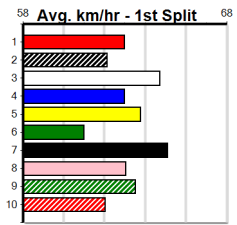

MELBOURNE CONTAINER PARK (275+RA

Distance: 400m, Race Type: Mixed 6/7, Total Prizemoney: $1,530
1st: $1,000, 2nd: $320, 3rd: $160, 4th: $50

Watchdog Tips: 0 0 0 0 Bet:

Main table containing race details for 10 races, including horse names, trainers, owners, and performance statistics.