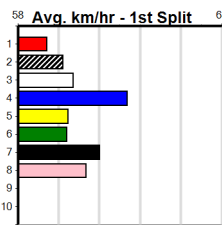

Geelong

THE BECKLEY CENTRE GEELONG (275+

2

Distance: 460m, Race Type: Maiden, Total Prizemoney: \$1,530

1st: \$1,000, 2nd: \$320, 3rd: \$160, 4th: \$50

6:48PM

(VIC time)

Watchdog Tips: 0 0 0 0 **Bet:** -