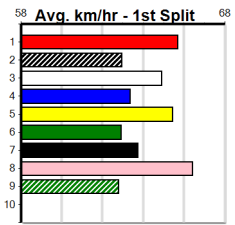

13 RACES TONIGHT (275+RANK)

Distance: 400m, Race Type: Maiden, Total Prizemoney: $1,530
1st: $1,000, 2nd: $320, 3rd: $160, 4th: $50

1
6:33PM
(VIC time)

Watchdog Tips: 0 0 0 0 **Bet:** .