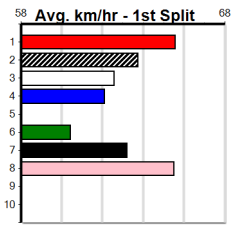

Geelong

6

8:06PM

(VIC time)

PARKER PUMPS (275+RANK)

Distance: 460m, Race Type: Grade 5, Total Prizemoney: \$1,530
1st: \$1,000, 2nd: \$320, 3rd: \$160, 4th: \$50

Watchdog Tips: **0** **0** **0** **0** Bet: **.**