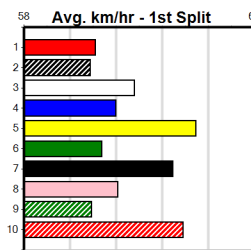

GEELONG PRINTING (275+RANK)

Distance: 400m, Race Type: Grade 7, Total Prizemoney: $1,530
1st: $1,000, 2nd: $320, 3rd: $160, 4th: $50

9

9:14PM

(VIC time)

Watchdog Tips:

Bet:

Form Box	Wgt	Dist	Track	Date	Time	BON	Margin	1st/2nd (Time)	PIR	Checked	Comment	WR	Split 1	S/P	Grade

HIGHLAND JACK [7]

BK Dog Sep-22 Sire: HARD STYLE RICO Dam: COLOURFUL PAST
Owner(s): G Hansen
Winning Distances: < 300m (0) 300 - 399m (1) 400 - 499m (0) 500 - 599m (0) 600 - 699m (0) > 700m (0)
Winning Weights: 32.6(1)
Trainer: Michael Meyer (Bromley)

3rd (4)	32.6	390	BAL	R1	14-Aug-24	22.84	21.94	3.00L ASTON TAFARI (22.63)	S/23	.	.	.	8.74	$4.80 M
4th (1)	32.4	390	BAL	R1	21-Aug-24	22.76	22.10	2.50L MORAINE HOPE (22.59)	Q/23	.	.	.	8.62	$3.80 M
2nd (3)	32.4	410	HOR	R1	27-Aug-24	24.12	23.09	7.50L DINOSAUR (23.60)	S/22	.	.	.	10.80	$3.50 M
1st (6)	32.6	390	BAL	R1	01-Sep-24	22.63	22.35	1.5L RELEASED (22.73)	M/42	.	.	.	8.68	$6.20 T3-M
8th (4)	32.9	450	BAL	R9	09-Sep-24	26.48	25.55	14.00 GOT A PULSE (25.55)	S/888	.	.	.	6.94	$13.70 T3-RW
6th (6)	32.9	450	BAL	R11	16-Sep-24	26.22	25.34	13.00 GRACE'S ENTITY (25.34)	M/777	.	SW	.	6.93	$11.20 T3-RW
8th (8)	33.1	390	SHF	R9	10-Oct-24	23.50	22.16	9.00L PUZZLE AVENUE (22.88)	S/78	.	.	.	8.81	$4.80 7

Last 3 wins NOT included above

Box History

Bx	1st	2nd	3rd	4th	5th	6th	7th	8th
1				1				
2								
3		1						
4								1
5								
6	1					1		
7								
8								1

Prize Best Starts Trk/Dts APM: $1855.00 FSH 7-1-1-1 0-0-0-0 1484

GROOVIN' (NSW)[7]

RF Dog Jul-22 Sire: FERAL FRANKY Dam: PRECIOUS DESTINI
Owner(s): V Lungu
Winning Distances: < 300m (0) 300 - 399m (0) 400 - 499m (1) 500 - 599m (0) 600 - 699m (0) > 700m (0)
Winning Weights: 31.6(1)
Trainer: Marcus Lloyd (Anakie)

3rd (7)	31.4	390	WBL	R2	22-Jul-24	23.05	22.22	8.00L MISCHIEF MATE (22.52)	S/55	.	.	.	9.23	$4.20 M
3rd (4)	31.5	390	BAL	R2	28-Jul-24	23.25	22.75	1.5L TINKER LEE (23.14)	M/57	.	.	.	8.76	$20.50 T3-M
1st (2)	31.6	400	GEL	R2	03-Aug-24	23.33	22.64	0.50L BLONDE MUSTANG (23.35)	M/42	.	.	.	8.80	$6.80 M
7th (3)	31.3	390	WBL	R9	12-Aug-24	23.22	22.25	13.00 WAIRUA'S WAY (22.34)	S/77	.	VO	.	9.28	$6.70 7
6th (1)	31.4	400	GEL	R9	20-Aug-24	23.10	22.49	6.50L OUR VISION (22.66)	M/64	.	.	.	8.66	$38.50 7
4th (1)	31.6	390	WBL	R4	26-Aug-24	23.12	22.46	6.50L MYOLA THALIA (22.68)	M/55	.	.	.	9.04	$4.50 7
2nd (4)	31.9	390	BAL	R9	06-Sep-24	22.73	22.42	4.50L ZOOM BOOM (22.42)	M/53	.	.	.	8.87	$19.00 7
3rd (7)	32.1	390	BAL	R9	23-Sep-24	22.84	22.35	1.00L PAW PENELOPE (22.78)	S/44	.	.	.	8.80	$8.80 T3-7

Last 3 wins NOT included above

Box History

Bx	1st	2nd	3rd	4th	5th	6th	7th	8th
1					1		2	
2	1				1			
3					1			1
4		1	2					1
5								
6						1		
7			2					
8					1			

Prize Best Starts Trk/Dts APM: $2160.00 23.10(1)-20/8/24 16-1-1-4 5-1-0-1 1382