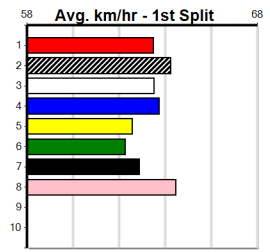

Geelong
13 (E1)
10:42PM
(VIC time)

GEELONG RACE 13 (275+RANK)

Distance: 400m, Race Type: Grade 5, Total Prizemoney: $1,530
1st: $1,000, 2nd: $320, 3rd: $160, 4th: $50

Watchdog Tips: [ ] [ ] [ ] [ ] [ ]

Bet: [ ] [ ] [ ] [ ] [ ] [ ] [ ] [ ] [ ] [ ] [ ] [ ]

SPECIAL SIAN [5]
DKBD Bitch Aug-21 Sire: FERNANDO BALE Dam: SPECIAL KIRST
Owner(s): S Flynn Trainer: David Plumridge (Scoresby)
Winning Distances: < 300m (0) 300 - 399m (1) 400 - 499m (3) 500 - 599m (0) 600 - 699m (0) > 700m (0)
ENG HVL 2024-10-11

Winning Weights: 27.6(1) 27.8(1) 28.1(1) 28.2(1)

Box	1st	2nd	3rd	4th	5th	6th	7th	8th
1					1	2		
2					1	2	1	1
3	1	2	2	1	1	1	1	1
4	1		1		2			
5			1	4		1		2
6	1	2	1	1	2			1
7			1	1				
8	1	1	1	1	1	1		1

Last 3 wins NOT included above

Box	1st	2nd	3rd	4th	5th	6th	7th	8th
1	8	9	8	6	9	8		
2	5	4	3	2	1			
3	8	9	8	6	9	8		
4	5	4	3	2	1			
5	8	9	8	6	9	8		
6	5	4	3	2	1			
7	8	9	8	6	9	8		
8	5	4	3	2	1			

Prize Best Starts Trk/Dts APM: $8190.00, 22.94(6)-9/1/24, 50-4-8-7, 5-2-0-0, 2801

LOCKED AND READY [5]
BK Dog Jun-19 Sire: FULLY LOADED Dam: PRINCESS GEMINI
Owner(s): J Carr Trainer: John Carr (Devon Meadows)

Winning Distances: < 300m (0) 300 - 399m (15) 400 - 499m (8) 500 - 599m (0) 600 - 699m (0) > 700m (0)

Winning Weights: 29.7(1) 30.0(1) 30.2(1) 30.4(2) 30.5(1) 30.6(3) 30.7(1) 30.9(2) 31.0(2) 31.1(2) 31.2(1) 31.3(1) 31.6(1)

Box	1st	2nd	3rd	4th	5th	6th	7th	8th
1	4	2	4	1	1	2	2	2
2	2	1	3	2		1		2
3	2	2	1	2	1	3	5	2
4	3	2			3	1	2	1
5	3	1	2	5	1	1	1	
6	3	4		2	3	4	5	1
7	4	1	2	3	2	1	3	3
8	2	3	1	4	1	3	1	

Last 3 wins NOT included above

Box	1st	2nd	3rd	4th	5th	6th	7th	8th
1	5	3	2	4	1	1	3	5
2	5	3	2	4	1	1	3	5
3	5	3	2	4	1	1	3	5
4	5	3	2	4	1	1	3	5
5	5	3	2	4	1	1	3	5
6	5	3	2	4	1	1	3	5
7	5	3	2	4	1	1	3	5
8	5	3	2	4	1	1	3	5

Prize Best Starts Trk/Dts APM: $42791.25, FSH, 129-23-16-13, 0-0-0-0, 4204

BLACK PISTOL [5]
BK Bitch Apr-21 Sire: BANJO BOY Dam: PISTOL
Owner(s): A Carr Trainer: Malcolm Carr (Devon Meadows)

Winning Distances: < 300m (0) 300 - 399m (3) 400 - 499m (2) 500 - 599m (0) 600 - 699m (0) > 700m (0)

Winning Weights: 26.3(1) 26.8(2) 28.0(1) 28.3(1)

Box	1st	2nd	3rd	4th	5th	6th	7th	8th
1					1	1		1
2	1		1	1	1	3	3	3
3			1		1			
4	1	1	1			3	2	3
5	2	2		4	1	3	1	
6		3	2	1				
7	2	2	2		1	2		
8	2	3	3		2	1	1	

Last 3 wins NOT included above

Box	1st	2nd	3rd	4th	5th	6th	7th	8th
1	7	2	8	6	5			
2	7	2	8	6	5			
3	7	2	8	6	5			
4	7	2	8	6	5			
5	7	2	8	6	5			
6	7	2	8	6	5			
7	7	2	8	6	5			
8	7	2	8	6	5			

Prize Best Starts Trk/Dts APM: $11341.25, 23.32(5)-1/10/24, 70-5-12-12, 2-0-0-0, 2509

GEORGIE BALE (NSW)[5]
WF Bitch Jan-21 Sire: ORSON ALLEN Dam: QUIP ALLEN
Owner(s): L Harris Trainer: Tammy Kennedy-harris (Devon M)

Winning Distances: < 300m (0) 300 - 399m (3) 400 - 499m (10) 500 - 599m (0) 600 - 699m (0) > 700m (0)

Winning Weights: 26.1(1) 26.2(2) 26.3(3) 26.5(1) 26.6(2) 26.7(1) 26.8(1) 27.1(2)

Box	1st	2nd	3rd	4th	5th	6th	7th	8th
1	2	1			1	1		
2	1	2			1			
3	1		2			1		
4	2				2	1	2	2
5	1	3			1	2	3	2
6	1	2	4	3	1		1	2
7	2					1	1	1
8	3		2	2	4	1	1	

Last 3 wins NOT included above

Box	1st	2nd	3rd	4th	5th	6th	7th	8th
1	8	7	6	5	4			
2	8	7	6	5	4			
3	8	7	6	5	4			
4	8	7	6	5	4			
5	8	7	6	5	4			
6	8	7	6	5	4			
7	8	7	6	5	4			
8	8	7	6	5	4			

Prize Best Starts Trk/Dts APM: $32096.25, 22.63(1)-22/3/24, 68-13-8-8, 11-0-4-0, 6211