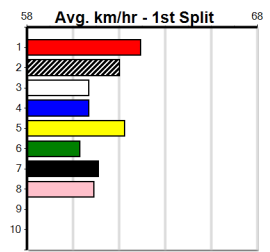

Geelong

3

7:05PM

(VIC time)

MILLERS MUZZLES (275+RANK)

Distance: 460m, Race Type: Maiden, Total Prizemoney: $1,530
1st: $1,000, 2nd: $320, 3rd: $160, 4th: $50

Watchdog Tips:

Bet:

Form Box	Wgt	Dist	Track	Date	Time	BON	Margin	1st/2nd (Time)	PIR	Checked	Comment	WR	Split 1	S/P	Grade

RUSTY RANCHER [M]

BK Bitch May-22 Sire: MY REDEEMER Dam: LADY EMERALD

Owner(s): P O'donoghue

Winning Distances: < 300m (0) 300 - 399m (0) 400 - 499m (0) 500 - 599m (0) 600 - 699m (0) > 700m (0)

Winning Weights:

6th (6)	22.9	400	GEL	R2	20-Sep-24	23.45	22.35	16.00 AMRON BOBBY (22.35)	M/75	. . .	. . .	. . .	8.99	$35.70	M
6th (4)	23.3	400	GEL	R3	27-Sep-24	23.33	22.22	6.50L VOLTAGE STRIKE (22.88)	M/46	. . .	. . .	. . .	8.75	$24.20	M
4th (4)	23.0	400	GEL	R1	08-Oct-24	23.46	22.73	3.75L SETH SONIC (23.20)	M/34	. . .	. . .	. . .	8.72	$3.00	M

Last 3 wins NOT included above

Trainer: Darren Kee (Lara)

Box History

Bx	1st	2nd	3rd	4th	5th	6th	7th	8th
1								
2								
3								
4				1		1		
5								
6						1		
7								
8								

Prize Best	$50.00
Starts	FSTD
Trk/Dts	3-0-0-0
APM	0-0-0-0
APM	50

FRANKY'S FURY [M]

BD Dog Jan-23 Sire: FERAL FRANKY Dam: KISS YOUR LIPS

Owner(s): Vi Aiskar Hundar (SYN), A Lie, J Sharp

Winning Distances: < 300m (0) 300 - 399m (0) 400 - 499m (0) 500 - 599m (0) 600 - 699m (0) > 700m (0)

Winning Weights:

4th (3)	32.1	400	GEL	R1	20-Sep-24	23.71	22.35	6.50L CRUISING ALONG (23.26)	S/75	. . .	. . .	. . .	8.97	$10.80	M
6th (7)	32.1	390	BAL	R1	25-Sep-24	23.36	22.31	14.00 NEW LINE (22.41)	M/76	. . .	. . .	. . .	8.99	$12.20	M
6th (1)	32.1	460	GEL	R3	01-Oct-24	27.02	26.08	9.00L PAW SAMUEL (26.40)	Q/345	. . .	. . .	. . .	6.77	$9.40	M
4th (8)	32.2	400	GEL	R2	08-Oct-24	23.59	22.73	8.00L BONN BANG (23.05)	S/74	. . .	. . .	. . .	8.75	$4.10	M

Last 3 wins NOT included above

Trainer: Dylan Sharp (Lara)

Box History

Bx	1st	2nd	3rd	4th	5th	6th	7th	8th
1								
2						1		
3				1				
4								
5								
6								
7							1	
8				1				

Prize Best	$125.00
Starts	27.02(1)-1/10/24
Trk/Dts	4-0-0-0
APM	1-0-0-0
APM	125

MASQUERADE PARTY [M]

BK Bitch Jan-23 Sire: FERNANDO BALE Dam: IT'S MY PARTY

Owner(s): CHAMPAGNE PTN (SYN), S Smith, A Langton

Winning Distances: < 300m (0) 300 - 399m (0) 400 - 499m (0) 500 - 599m (0) 600 - 699m (0) > 700m (0)

Winning Weights:

2nd (4)	27.7	400	GEL	R2	31-Aug-24	23.12	22.30	11.00 PAW UTILITY (22.42)	M/52	. . .	VO	. . .	8.66	$5.90	M
5th (6)	27.6	400	GEL	R2	06-Sep-24	23.34	22.68	7.00L PAW KATTIA (22.86)	S/85	. . .	. . .	. . .	9.05	$5.20	M
7th (2)	27.7	460	GEL	R3	20-Sep-24	26.53	25.75	6.50L GLISTENING (26.11)	S/776	. . .	. . .	. . .	6.91	$12.30	M
4th (3)	27.9	460	GEL	R4	01-Oct-24	26.64	26.08	7.50L PAW IMPERIAL (26.14)	M/456	. . .	. . .	. . .	6.82	$3.30	M
5th (1)	27.8	460	GEL	R3	08-Oct-24	26.86	26.12	6.00L PAW IGNITE (26.46)	M/686	. . .	. . .	. . .	6.93	$2.40	M

Last 3 wins NOT included above

Trainer: Angela Langton (Anakie)

Box History

Bx	1st	2nd	3rd	4th	5th	6th	7th	8th
1								
2					1			
3				1				
4		1						
5								
6						1		
7								
8								

Prize Best	$570.00
Starts	26.53(2)-20/9/24
Trk/Dts	5-0-1-0
APM	3-0-0-0
APM	466

BORN TO PARTY [M]

BK Dog Jan-23 Sire: FERNANDO BALE Dam: IT'S MY PARTY

Owner(s): CHAMPAGNE PTN (SYN), S Smith, A Langton

Winning Distances: < 300m (0) 300 - 399m (0) 400 - 499m (0) 500 - 599m (0) 600 - 699m (0) > 700m (0)

Winning Weights: