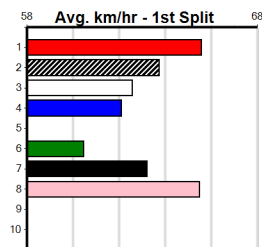

PARKER PUMPS (275+RANK)

Distance: 460m, Race Type: Grade 5, Total Prizemoney: $1,530
1st: $1,000, 2nd: $320, 3rd: $160, 4th: $50

Watchdog Tips: ☐ ☐ ☐ ☐ ☐ **Bet:** ☐

Form Box	Wgt	Dist	Track	Date	Time	BON	Margin	1st/2nd (Time)	PIR	Checked	Comment	WR	Split 1	S/P	Grade

1

SUNNY'S ALRIGHT [5]

BE Dog Apr-22 Sire: SHIMA SHINE Dam: FLOSSING

Owner(s): G Mollison

Winning Distances: < 300m (0) 300 - 399m (0) 400 - 499m (5) 500 - 599m (0) 600 - 699m (0) > 700m (0)

Winning Weights: 33.5(2) 33.6(1) 33.7(1) 33.8(1)

4th (7)	34.4	400	GEL	R12	26-Apr-24	23.00	22.29	5.50L MYSTIC BRAE (22.64)	M/23	. . .	SW .	. . .	8.43	$2.70	5
5th (4)	34.6	390	WBL	R2	01-May-24	22.46	21.87	3.75L WALTER WALRUS (22.20)	M/55	. . .	. . .	. . .	8.79	$3.10	RWH
7th (4)	34.4	400	GEL	R12	12-Jul-24	23.47	22.51	7.00L VALLETTA DASH (23.01)	M/46	. . .	. . .	. . .	8.68	$1.80	5
3rd (2)	34.6	400	GEL	R6	06-Aug-24	22.86	22.31	8.00L ASTON OPHELIA (22.31)	M/53	. . .	. . .	. . .	8.62	$2.80	X45
1st (1)	33.8	425	BEN	R12	30-Aug-24	23.95	23.73	4.75L BEYOND BLESSED (24.27)	Q/111	. . .	. . .	. . .	6.51	$2.30	5
6th (5)	33.6	400	GEL	R5	06-Sep-24	23.08	22.68	5.50L TONIC'S GIRL (22.72)	S/74	. . .	SW .	. . .	8.60	$3.10	5
6th (6)	33.8	450	BAL	R6	11-Sep-24	26.23	25.18	16.00 TANNER BALE (25.18)	M/776	. . .	. . .	. . .	6.72	$16.40	5
3rd (7)	33.8	400	GEL	R12	27-Sep-24	22.82	22.22	4.25L PARIS BALE (22.53)	Q/12	. . .	. . .	. . .	8.32	$4.20	5

Last 3 wins NOT included above

1st (6)	33.7	400	GEL	R1	19-Jan-24	22.67	22.57	0.75L ASTON TRUMAN (22.71)	M/22	. . .	SW .	. . .	8.40	$13.60	MF
1st (6)	33.5	400	GEL	R10	26-Jan-24	22.63	22.43	3.5L CANYA WIN (22.87)	M/11	. . .	. . .	. . .	8.47	$11.50	X67
1st (2)	33.6	460	GEL	R5	16-Feb-24	26.10	25.63	3.75L WINCEY BALE (26.36)	M/111	. . .	. . .	. . .	6.53	$3.40	5

Trainer: Rhys Fry (Tarneit) ENG GEL 2024-10-11

Box History

Bx	1st	2nd	3rd	4th	5th	6th	7th	8th
1	1							1
2	2	1	2					
3					1	1		
4					1		1	1
5						1		
6	2		1			2		
7			2	1				
8				1	1			
Prize Best Starts	$12755.00 25.98(2)-19/4/24							
Trk/Dts APM	24-5-1-5 6-1-0-2 3900							

2

LITTLE PRINCE [5]

BK Dog Feb-21 Sire: MEPUNGA BLAZER Dam: KALANI WILLOW

Owner(s): N Salna

Winning Distances: < 300m (0) 300 - 399m (1) 400 - 499m (4) 500 - 599m (6) 600 - 699m (0) > 700m (0)

Winning Weights: 31.7(1) 31.8(1) 32.1(1) 32.2(1) 32.3(2) 32.4(1) 32.5(1) 32.7(3)

6th (1)	32.1	460	GEL	R6	09-Aug-24	26.35	25.81	8.00L QUEST FOR PACE (25.81)	Q/566	. . .	. . .	. . .	6.81	$87.90	X45
8th (3)	32.2	525	MEA	R5	17-Aug-24	31.03	29.80	16.00 PREMIUM EQUITY (29.91)	M/4888	. . .	. . .	. . .	5.17	$52.50	5
6th (5)	32.2	390	WBL	R4	22-Aug-24	22.96	21.96	14.00 LEKTRA LYANNA (22.01)	M/77	. . .	. . .	. . .	9.05	$27.90	5
4th (8)	32.2	410	HOR	R5	27-Aug-24	23.89	23.09	7.00L LEKTRA LYANNA (23.41)	M/44	. . .	. . .	. . .	10.95	$43.60	5
4th (5)	32.3	515	SAN	R3	05-Sep-24	30.41	29.33	6.00L ALCANA (30.01)	M/2344	. . .	. . .	. . .	5.20	$17.60	5
5th (7)	32.5	515	SAP	R3	09-Sep-24	31.16	29.69	17.00 SUPERIOR MONIQUE (30.00)	M/2555	. . .	V14 .	. . .	5.23	$4.90	T3-5H
7th (6)	32.2	450	BAL	R6	23-Sep-24	26.26	25.64	9.00L STAR'S HOPE (25.64)	M/778	. . .	. . .	. . .	6.81	$28.70	T3-5
7th (1)	32.0	525	MEA	R4	28-Sep-24	31.08	29.60	11.00 SIMPLY STYLISH (30.35)	Q/4777	. . .	. . .	. . .	5.16	$35.60	5

Last 3 wins NOT included above