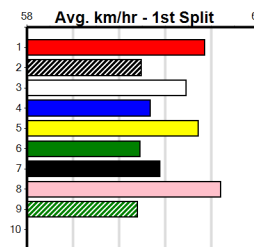

13 RACES TONIGHT (275+RANK)

Distance: 400m, Race Type: Maiden, Total Prizemoney: $1,530
1st: $1,000, 2nd: $320, 3rd: $160, 4th: $50

Watchdog Tips: ☐ ☐ ☐ ☐ ☐ Bet: ☐

Form	Box	Wgt	Dist	Track	Date	Time	BON	Margin	1st/2nd (Time)	PIR	Checked	Comment	W/R	Split	S/P	Grade

1

OUT OF ELITE [M]

RF Dog Feb-23 Sire: OUT OF RANGE Dam: CHLOE LOUISE
Owner(s): N Powell
Winning Distances: < 300m (0) 300 - 399m (0) 400 - 499m (0) 500 - 599m (0) 600 - 699m (0) > 700m (0)
Winning Weights:

2nd (8)	29.5	400	GEL	R2	20-Sep-24	23.00	22.35	9.50L	AMRON BOBBY (22.35)	Q/22	.	.	W	8.52	$12.40	M
7th (3)	29.5	400	GEL	R9	07-Oct-24	23.51	22.73	12.00	ETERNIA (22.73)	Q/56	.	.	.	8.70	$7.30	M

Last 3 wins NOT included above

Trainer: Dylan Sharp (Lara)

Box History

Bx	1st	2nd	3rd	4th	5th	6th	7th	8th
1								
2								
3							1	
4								
5								
6								
7								
8	1							

Prize Best $520.00
Starts 23.00(8)-20/9/24
Trk/Dts 2-0-1-0
APM 2-0-1-0
520

2

JOELENE LASS [M]

RBD Bitch May-21 Sire: MY REDEEMER Dam: MIMSTAR
Owner(s): M Lloyd
Winning Distances: < 300m (0) 300 - 399m (0) 400 - 499m (0) 500 - 599m (0) 600 - 699m (0) > 700m (0)
Winning Weights:

5th (6)	25.0	390	WBL	R2	15-Jul-24	23.66	22.62	7.50L	BIT MISTY (23.15)	Q/45	.	SW	.	9.07	$24.00	M
3rd (8)	24.9	400	GEL	R1	03-Aug-24	23.45	22.64	4.75L	GO NOW (23.13)	M/33	.	.	.	8.70	$25.20	M
2nd (4)	25.1	390	WBL	R1	12-Aug-24	23.19	22.25	0.50L	BYE BYE STAR (23.16)	Q/24	.	.	.	9.09	$2.70	M
2nd (5)	25.0	390	WBL	R1	20-Aug-24	22.77	22.30	0.50L	MOONLIGHT COMET (22.74)	Q/21	.	.	.	8.77	$8.80	M
5th (3)	25.2	390	BAL	R2	25-Aug-24	22.73	22.06	3.00L	COLOURFUL MAGIC (22.53)	Q/33	.	.	.	8.62	$17.70	T3-M
6th (2)	25.2	390	BAL	R1	06-Sep-24	23.18	22.42	6.50L	BEAST POWER (22.76)	Q/65	.	.	.	8.92	$14.90	M
3rd (1)	25.1	390	WBL	R2	30-Sep-24	22.88	22.34	4.00L	COLLINDA BLUE (22.60)	Q/23	.	.	.	8.92	$7.90	M
2nd (8)	25.0	390	WBL	R3	07-Oct-24	22.88	22.32	3.75L	WHIPSTICK SERENA (22.62)	M/22	.	.	.	8.96	$10.40	M

Last 3 wins NOT included above

Trainer: Keith Lloyd (Anakie)

Box History

Bx	1st	2nd	3rd	4th	5th	6th	7th	8th
1			1					
2				1			2	
3	1				1			1
4	1	1	1	2	2			
5	1	1						
6	1	1	1	2	1			
7			1			2		
8	1	1	2		1			

Prize Best $2410.00
Starts 23.22(5)-23/4/24
Trk/Dts 29-0-5-3
APM 12-0-1-1
1472

3

ODYSSEUS BALE [M]

BEBD Dog Jul-22 Sire: FERAL FRANKY Dam: QUAIL BALE
Owner(s): B Wheeler
Winning Distances: < 300m (0) 300 - 399m (0) 400 - 499m (0) 500 - 599m (0) 600 - 699m (0) > 700m (0)
Winning Weights:

7th (5)	33.9	400	GEL	R2	30-Aug-24	23.85	22.46	15.00	WHITNEY GIRL (22.83)	M/67	.	V5	.	8.96	$5.30	M
5th (8)	34.5	400	GEL	R1	27-Sep-24	23.29	22.22	7.00L	WHO MADE YOU (22.83)	Q/12	.	.	.	8.40	$4.30	M

Last 3 wins NOT included above

Trainer: Correy Grenfell (Anakie)

Box History

Bx	1st	2nd	3rd	4th	5th	6th	7th	8th
1								
2								
3								
4								
5								1
6								
7								
8					1			

Prize Best $0.00
Starts 23.29(8)-27/9/24
Trk/Dts 2-0-0-0
APM 2-0-0-0
0