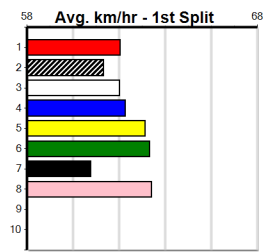

MERV JENNINGS SIGNS (275+RANK)

Distance: 460m, Race Type: Grade 7, Total Prizemoney: $1,530
1st: $1,000, 2nd: $320, 3rd: $160, 4th: $50

Watchdog Tips:

Bet:

Form Box Wgt Dist Track Date Time BON Margin 1st/2nd (Time) PIR Checked Comment W/R Split 1 S/P Grade

SHANLYN ROVER [7] Biks
BK Dog May-20 Sire: BARCIA BALE Dam: SHANLYN VIOLET
Owner(s): C Baker
Trainer: Colin Baker (Lara)
Winning Distances: < 300m (0) 300 - 399m (1) 400 - 499m (0) 500 - 599m (0) 600 - 699m (0) > 700m (0)
Winning Weights: 32.1(1)
Race results table with columns for rank, weight, dog name, track, date, time, BON, margin, sire, dam, PIR, checked, comment, W/R, split 1, S/P, grade.
Last 3 wins NOT included above
Prize Best Starts Trk/Dts APM summary table.

PAW IGNITE [7]
WBD Dog Jan-23 Sire: YOZO BALE Dam: KNICKS BALE
Owner(s): B Wheeler
Trainer: Correy Grenfell (Anakie)
Winning Distances: < 300m (0) 300 - 399m (0) 400 - 499m (1) 500 - 599m (0) 600 - 699m (0) > 700m (0)
Winning Weights: 34.6(1)
Race results table with columns for rank, weight, dog name, track, date, time, BON, margin, sire, dam, PIR, checked, comment, W/R, split 1, S/P, grade.
Last 3 wins NOT included above
Prize Best Starts Trk/Dts APM summary table.

MISTER MANFREDI [7]
F Dog Aug-22 Sire: AUSSIE INFRARED Dam: OVER AND AWAY
Owner(s): OUR SHOUT (SYN), J Callus, M Callus, E Mifsud, J Callus, A Banitsiotis
Trainer: Andrea Chapple (Exford)
ENG GEL 2024-10-11
Winning Distances: < 300m (0) 300 - 399m (0) 400 - 499m (0) 500 - 599m (1) 600 - 699m (0) > 700m (0)
Winning Weights: 36.0(1)
Race results table with columns for rank, weight, dog name, track, date, time, BON, margin, sire, dam, PIR, checked, comment, W/R, split 1, S/P, grade.
Last 3 wins NOT included above
Prize Best Starts Trk/Dts APM summary table.

CLONCURRY GOLD [7]
F Dog Jan-23 Sire: KOBLENZ Dam: CLONCURRY GIRL
Owner(s): A Carr
Trainer: John Carr (Devon Meadows)
Winning Distances: < 300m (0) 300 - 399m (0) 400 - 499m (1) 500 - 599m (0) 600 - 699m (0) > 700m (0)
Winning Weights: 34.1(1)
Race results table with columns for rank, weight, dog name, track, date, time, BON, margin, sire, dam, PIR, checked, comment, W/R, split 1, S/P, grade.
Last 3 wins NOT included above
Prize Best Starts Trk/Dts APM summary table.

DUSTY ALICE [7]
F Bitch Aug-22 Sire: AUSSIE INFRARED Dam: PAIR OF NINES
Owner(s): Vi Alskar Hundar (SYN), A Lie, J Sharp
Trainer: Jason Sharp (Lara)
Winning Distances: < 300m (0) 300 - 399m (0) 400 - 499m (1) 500 - 599m (0) 600 - 699m (0) > 700m (0)
Winning Weights: 25.8(1)
Race results table with columns for rank, weight, dog name, track, date, time, BON, margin, sire, dam, PIR, checked, comment, W/R, split 1, S/P, grade.
Last 3 wins NOT included above
Prize Best Starts Trk/Dts APM summary table.

1

2

3

4

5