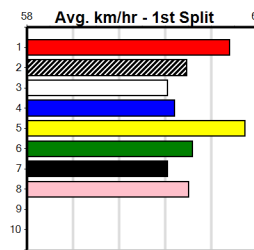

SPORTSBET NOBODY DOES IT EASIER (275+)

Distance: 400m, Race Type: Grade 5, Total Prizemoney: $1,530
1st: $1,000, 2nd: $320, 3rd: $160, 4th: $50

Watchdog Tips:

Bet:

Form Box Wgt Dist Track Date Time BON Margin 1st/2nd (Time) PIR Checked Comment W/R Split 1 S/P Grade

ASTON BREEZE [5]
BK Bitch Aug-22
Sire: ASTON RUPEE Dam: ASTON ZEPHYR
Trainer: Raymond Gatt (Bannockburn)
ENG BAL 2024-10-14
Winning Distances: < 300m (0) 300 - 399m (0) 400 - 499m (3) 500 - 599m (0) 600 - 699m (0) > 700m (0)
Winning Weights: 30.7(1) 30.8(1) 31.3(1)
2nd (4) 31.1 450 WBL R5 15-Aug-24 25.38 25.23 2.25L SPRITELY SIAN (25.23) Q/222 . . . 6.54 $3.00 X67
8th (5) 31.0 450 WBL R5 22-Aug-24 26.08 24.98 11.00 PAW OSWALD (25.35) M/556 . . . 6.78 $3.90 X67
5th (1) 30.8 460 WGL R5 27-Aug-24 26.44 26.16 3.75L PAW WINCEY (26.19) Q/245 . . . 6.50 $3.00 X67H
2nd (4) 31.1 400 GEL R11 03-Sep-24 22.86 22.31 0.75L FANCY KIAARN (22.81) Q/34 . . . 8.64 $1.60 X67
1st (7) 30.8 450 WBL R7 16-Sep-24 25.82 25.73 0.75L SHAKA BIG CHIEF (25.87) Q/222 . . . 6.76 $1.60 6G
3rd (5) 30.9 450 BAL R6 23-Sep-24 25.95 25.64 4.50L STAR'S HOPE (25.64) M/122 . . . SW 6.62 $3.60 T3-5
4th (1) 30.9 400 GEL R12 27-Sep-24 22.84 22.22 4.50L PARIS BALE (22.53) Q/36 . . . SW 8.48 $4.80 5
7th (1) 30.9 400 GEL R12 04-Oct-24 23.03 22.60 6.50L BLACKPOOL SLADE (22.60) M/87 . . . 8.67 $7.70 5
Last 3 wins NOT included above
1st (5) 31.3 450 BAL R1 26-Jun-24 25.68 25.03 0.75L MERL'S LAD (25.73) Q/111 . . . 6.60 $3.30 M
1st (5) 30.7 400 GEL R11 06-Aug-24 22.46 22.31 5.00L NO GOOD (22.80) M/11 . . . 8.39 $6.70 X67

Box History
Bx 1st 2nd 3rd 4th 5th 6th 7th 8th
1 1 1 1 1 1 1 1
2 2 2 2 2 2 2 2
3 3 3 3 3 3 3 3
4 4 4 4 4 4 4 4
5 5 5 5 5 5 5 5
6 6 6 6 6 6 6 6
7 7 7 7 7 7 7 7
8 8 8 8 8 8 8 8
Prize Best Starts Trk/Dts APM $5895.00 22.46(5)-6/8/24 16-3-3-3 5-1-1-1 4215

MYOLA SUNRISE [5]
BK Bitch Feb-19
Sire: BLACK BEAR LEE Dam: LIEU KNEE ANNIE
Trainer: Annette Kampman (Purdeet)
Winning Distances: < 300m (0) 300 - 399m (9) 400 - 499m (6) 500 - 599m (0) 600 - 699m (0) > 700m (0)
Winning Weights: 25.8(1) 26.0(3) 26.1(1) 26.2(1) 26.4(2) 26.5(2) 26.9(2) 27.0(1) 27.2(1) 27.6(1)
3rd (6) 25.5 390 WBL R12 15-Jul-24 23.49 22.62 8.50L INDY DELTA (22.91) Q/12 . . . W 8.86 $4.10 5
2nd (7) 26.1 390 WBL R11 22-Jul-24 22.65 22.22 1.00L SLINGSHOT BRUNO (22.59) Q/11 . . . W 8.76 $34.20 5
4th (5) 26.2 390 WBL R11 29-Jul-24 22.89 22.35 5.00L GAS MAN (22.55) M/11 . . . SW 8.76 $8.00 5
3rd (5) 26.6 390 WBL R7 20-Aug-24 22.93 22.30 4.00L SAINT TAY (22.65) M/32 . . . 8.82 $31.90 5
4th (6) 26.2 390 WBL R12 05-Sep-24 22.89 22.00 6.50L LOYALTY CARD (22.45) M/22 . . . W 8.68 $16.60 5
5th (1) 26.1 390 BAL R14 11-Sep-24 23.20 22.05 13.00 IMANI (22.34) M/44 . . . 8.73 $48.40 5
8th (1) 25.4 390 WBL R13 26-Sep-24 23.06 22.14 9.00L EXILED (22.45) Q/78 . . . W 8.95 $33.40 5
7th (6) 26.2 390 WBL R5 10-Oct-24 23.00 21.87 15.00 ECO BALE (22.01) M/77 . . . 9.05 $121.50 5H
Last 3 wins NOT included above
1st (1) 26.4 400 MTG R12 13-Nov-22 23.16 23.15 1.25L LUBBOCK LAD (23.25) . . . 10.94 $3.60 5
1st (8) 27.6 390 WBL R10 10-Jul-23 22.44 22.31 3.25L MISS COSMIC LEE (22.67) M/21 . . . 8.82 $6.70 5
1st (8) 27.0 390 WBL R11 02-Oct-23 22.32 21.96 0.50L NIMBLE FANTASY (22.34) M/31 . . . W 8.66 $22.50 5