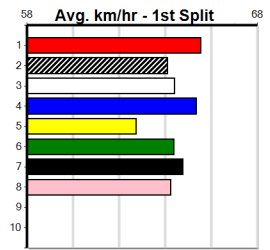

ONE MORE RACE TO GO (275+RANK)

Distance: 400m, Race Type: Grade 5, Total Prizemoney: $1,530
1st: $1,000, 2nd: $320, 3rd: $160, 4th: $50

Watchdog Tips:

Bet:

Form Box	Wgt	Dist	Track	Date	Time	BON	Margin	1st/2nd (Time)	PIR	Checked	Comment	WR	Split 1	S/P	Grade

1 MYOLA THUNDER [5]
BK Dog Nov-21 Sire: AUSSIE INFRARED Dam: POCKET QUEEN
Owner(s): A Kampman
Trainer: Annette Kampman (Purdeet)
Winning Distances: < 300m (0) 300 - 399m (7) 400 - 499m (2) 500 - 599m (0) 600 - 699m (0) > 700m (0)
Winning Weights: 31.1(1) 31.5(1) 31.7(1) 32.0(1) 32.2(1) 32.3(3) 32.5(1)

Bx	1st	2nd	3rd	4th	5th	6th	7th	8th
1								
2	2	1	1	2	1	1	1	
3	1		1	2	1	2	1	
4	2			1	3			2
5	1			1		2		2
6	1	3	1	1	3	1	2	
7			3		2	2	1	
8	2	1			1			1

Last 3 wins NOT included above

1st (2) 32.5 390 WBL R12 11-Apr-24 22.33 22.09 2.25L MR. DEEDS (22.47) Q/11 . . . . . 8.62 $7.50 5
1st (4) 32.2 390 WBL R9 29-Jul-24 22.35 22.35 2.00L SLINGSHOT BRUNO (22.48) Q/11 . . . . . 8.60 $2.60 5
1st (8) 32.0 410 HOR R12 13-Aug-24 23.46 23.10 1.75L HE'S GOT SWAG (23.57) M/11 . . . . . 10.42 $6.60 5

Prize Best Starts Trk/Dts APM
$16165.00
23.91(6)-30/10/23
56-9-5-6
1-0-0-0
6247

2 KENSINGTON FLYER [5]
BK Dog Apr-22 Sire: MY REDEEMER Dam: LIVERPOOL FLYER
Owner(s): Bee Gee Mac (SYN), G Mcrae, B Mcrae
Trainer: Gregory Mcrae (Smythes Creek)
Winning Distances: < 300m (0) 300 - 399m (0) 400 - 499m (7) 500 - 599m (0) 600 - 699m (0) > 700m (0)
Winning Weights: 26.3(1) 26.6(1) 26.9(1) 27.0(2) 27.3(1) 27.5(1)

Bx	1st	2nd	3rd	4th	5th	6th	7th	8th
1	1		2					1
2	1	1				2		1
3	1	1		1				1
4	1	1		1	2	2	1	
5								1
6					1			3
7	3							
8	1			1	1			

Last 3 wins NOT included above

1st (2) 26.9 450 BAL R6 29-Apr-24 25.61 25.50 2.25L SPARTAN LEGEND (25.76) Q/111 . . SW . . 6.59 $1.70 T3-5
1st (1) 27.0 410 HOR R6 13-Jul-24 23.80 23.35 0.75L GAS MAN (23.84) Q/21 . . . . . 10.55 $2.20 T3-5
1st (1) 27.0 410 HOR R12 21-Jul-24 23.66 23.19 0.50L CLOSE COMBAT (23.69) M/12 . . . . . 10.45 $3.90 5NP

Prize Best Starts Trk/Dts APM
$13960.00
22.64(4)-10/9/24
31-7-3-2
5-2-1-0
5449

3 KIWI TURTLE [5]
BE Bitch Apr-20 Sire: BARCIA BALE Dam: KIWI COLLISION
Owner(s): C Baker
Trainer: Colin Baker (Lara)
Winning Distances: < 300m (0) 300 - 399m (4) 400 - 499m (4) 500 - 599m (0) 600 - 699m (0) > 700m (0)
Winning Weights: 26.0(1) 27.1(1) 27.2(1) 27.5(1) 27.9(2) 28.2(1) 28.3(1)

Bx	1st	2nd	3rd	4th	5th	6th	7th	8th
1	4	3	3	2	4	1	2	1
2	1	4	3	6		1	2	1
3	1	3	2	3	2	1		1
4	1	3	1					
5	1	3	4		1	1	2	1
6				2	1	4		2
7		3		3	2	3	1	
8	1	4	2	2	1			1

Last 3 wins NOT included above

1st (1) 27.9 390 WBL R6 03-Jul-23 22.47 22.33 0.50L BREAK THE CLOUDS (22.49) M/54 . . . . . 8.91 $4.70 5
1st (1) 28.3 400 GEL R12 08-Jul-23 23.08 22.54 0.25L MEEHAN MAGPIE (23.10) M/22 . . . . . 8.79 $19.60 5
1st (2) 27.5 390 BAL R5 06-Nov-23 22.62 22.31 0.25L PACIFIC ROCK (22.64) M/22 . . . . . 8.72 $6.30 T3-5

Prize Best Starts Trk/Dts APM
$27235.00
22.81(1)-23/4/24
102-8-23-17
28-4-4-2
1507