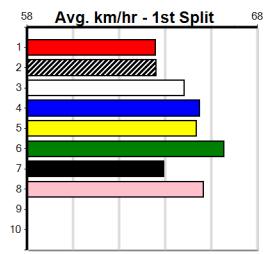

TTS ELECTRICS (275+RANK)

Distance: 400m, Race Type: Mixed 4/5, Total Prizemoney: $1,530
1st: $1,000, 2nd: $320, 3rd: $160, 4th: $50

Watchdog Tips: ☐ ☐ ☐ ☐ ☐

Bet: ☐

1

GROVER BALE (NSW)[4]
RBD Dog Mar-22 Sire: FERNANDO BALE Dam: IDRIA BALE Trainer: Samantha Grenfell (Anakie)

Owner(s): B Wheeler
Winning Distances: < 300m (0) 300 - 399m (1) 400 - 499m (3) 500 - 599m (0) 600 - 699m (0) > 700m (0)
Winning Weights: 30.3(1) 30.7(1) 31.1(1) 31.5(1)

5th	6th	7th	8th
31.9 WBL R11 08-Aug-24 22.76 21.85 8.50L RUBY'S DESIRE (22.19) M/87 . . . 9.13 $14.60 5			
32.0 WBL R12 15-Aug-24 22.97 21.75 12.00 TURBO GEORGE (22.14) M/67 . . . SW . . . 9.04 $9.70 5			
31.7 GEL R7 23-Aug-24 30.77 30.32 6.50L I'M HONEY (30.32) M/6333 . . . . . 5.61 $38.10 RW			
31.4 GEL R4 30-Aug-24 23.02 22.46 8.50L ASTON WESTERN (22.46) M/33 . . . . . 8.60 $7.10 5			
31.5 GEL R3 06-Sep-24 22.68 22.68 2.00L PAW LEON (22.81) M/21 . . . . . 8.51 $4.50 RW			
30.7 GEL R8 27-Sep-24 26.68 25.56 16.00 BORACAY STORM (25.56) M/788 . . . . . 6.71 $33.10 X45			
31.3 GEL R11 04-Oct-24 23.82 22.60 18.00 PARIS BALE (22.62) M/77 . . . . . VO . . . 8.75 $64.90 X45			
31.7 BAL R3 09-Oct-24 22.66 22.06 9.00L BLACKPOOL VIPER (22.06) M/56 . . . . . SW . . . 8.82 $13.90 RWH			

Last 3 wins NOT included above

1st	2nd	3rd	4th	5th	6th
30.7 GEL R1 23-Apr-24 22.84 22.56 1.00L SHERRY CHERRY (22.89) M/11 . . . . . 8.54 $4.60 M					
31.1 GEL R9 30-Apr-24 23.04 22.73 2.75L GO GIZMO GO (23.23) S/21 . . . . . 8.61 $1.50 7					
30.3 WBL R10 20-Jun-24 22.48 22.27 1.00L FANCY KIAARN (22.54) M/22 . . . . . 8.69 $9.10 6G					

Box History

Bx	1st	2nd	3rd	4th	5th	6th	7th	8th
1	1							
2	2		2	1		2		
3			1		1			
4	1		2					1
5						1	1	
6		1						
7			2	1		1	1	
8	1		1	2				1

Prize Best Starts Trk/Dts APM

Prize Best	$8785.00
Starts	22.68(2)-6/9/24
Trk/Dts	27-4-1-8
APM	15-3-0-5 5101