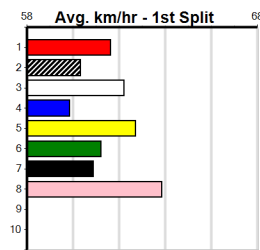

Owner(s):

Winning Distances: < 300m (0) 300 - 399m (0) 400 - 499m (0) 500 - 599m (0) 600 - 699m (0) > 700m (0)

Winning Weights:

Box History

SPORTSBET GREEN TICKS (275+RANK)

Distance: 460m, Race Type: Grade 5, Total Prizemoney: \$1,530
1st: \$1,000, 2nd: \$320, 3rd: \$160, 4th: \$50