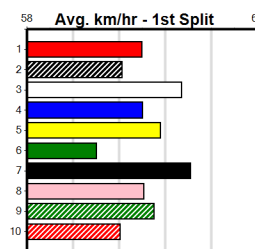

Geelong
10
9:38PM
(VIC time)

MELBOURNE CONTAINER PARK (275+RANK)

Distance: 400m, Race Type: Mixed 6/7, Total Prizemoney: $1,530
1st: $1,000, 2nd: $320, 3rd: $160, 4th: $50

Watchdog Tips: ☐ ☐ ☐ ☐ ☐ ☐

Bet:

PAW JOLYN (NSW)[7]
DKBD Bitch Jan-23 Sire: CHRISTO BALE Dam: DYNA UNI Trainer: Samantha Grenfell (Anakie)
Owner(s): B Wheeler
Winning Distances: < 300m (0) 300 - 399m (1) 400 - 499m (0) 500 - 599m (0) 600 - 699m (0) > 700m (0)
Winning Weights: 27.6(1)

Rank	Box	Dist	Track	Date	Time	BON	Margin	1st/2nd (Time)	PIR	Checked	Comment	WR	Split 1	S/P	Grade
6th (2)	28.4	390	BAL	R3	11-Sep-24	23.22	22.05	12.00 THAT'S MY COUSIN (22.39)	M/66	.	.	.	8.94	$5.80	M
8th (5)	28.0	390	WBL	R1	19-Sep-24	23.40	22.11	14.00 MINI MILKY (22.43)	M/88	.	.	.	9.14	$47.70	M
2nd (4)	27.8	390	WBL	R2	26-Sep-24	22.85	22.14	5.50L SAINT XAVIER (22.49)	M/43	.	.	.	9.01	$42.10	M
2nd (1)	27.5	390	WBL	R1	03-Oct-24	22.45	21.93	1.5L SOMETHING GOOD (22.35)	M/42	.	.	.	8.84	$3.10	M
1st (2)	27.6	390	WBL	R1	10-Oct-24	22.46	21.87	3.00L STILTON INDIE (22.66)	Q/22	.	.	.	8.79	$3.80	M

Last 3 wins NOT included above

Bx	1st	2nd	3rd	4th	5th	6th	7th	8th
1								
2	1							
3								
4		1						
5								1
6								
7								
8								

Prize Best Starts Trk/Dts APM

$2720.00 FSH 5-1-2-0 0-0-0-0 2720

THAT'S MY COUSIN [7]
LTF Dog Feb-23 Sire: KOBLENZ Dam: MISS MOLLY LEE Trainer: Nick Lecchino (Lethbridge)
Owner(s): LECCHINO SYND (SYN), N Lecchino, S Lecchino, N Lecchino
Winning Distances: < 300m (0) 300 - 399m (1) 400 - 499m (0) 500 - 599m (0) 600 - 699m (0) > 700m (0)
Winning Weights: 35.4(1)

Rank	Box	Dist	Track	Date	Time	BON	Margin	1st/2nd (Time)	PIR	Checked	Comment	WR	Split 1	S/P	Grade
1st (1)	35.4	390	BAL	R3	11-Sep-24	22.39	22.05	2.75L CANDLES (22.58)	Q/11	.	.	.	8.48	$6.00	M
8th (6)	35.6	390	WBL	R10	19-Sep-24	22.91	22.11	9.00L PANAMA RHODE (22.30)	S/77	.	.	.	9.14	$4.80	X67
2nd (5)	34.8	400	GEL	R4	24-Sep-24	23.04	22.50	4.00L TALK BACKS BACK (22.77)	M/22	.	.	.	8.59	$6.50	7
5th (2)	35.4	390	BAL	R10	30-Sep-24	23.38	22.39	15.00 RUXTON SHINE (22.39)	M/75	.	.	.	8.89	$2.70	T3-7

Last 3 wins NOT included above

Bx	1st	2nd	3rd	4th	5th	6th	7th	8th
1	1							
2								
3								
4								
5		1						
6								1
7								
8								

Prize Best Starts Trk/Dts APM

$2000.00 FSH 23.04(5)-24/9/24 4-1-1-0 1-0-1-0 2000