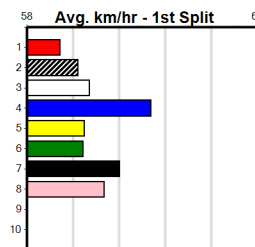

THE BECKLEY CENTRE GEELONG (275+RANK)

Distance: 460m, Race Type: Maiden, Total Prizemoney: $1,530
1st: $1,000, 2nd: $320, 3rd: $160, 4th: $50

Watchdog Tips: ☐ ☐ ☐ ☐ ☐ ☐

Bet:

Form Box	Wgt	Dist	Track	Date	Time	BON	Margin	1st/2nd (Time)	PIR	Checked	Comment	WR	Split 1	S/P	Grade

DEAL BREAKER [M]
WBD Dog Jan-22 Sire: **KIOWA MON MANNY** Dam: **I'M ROBYN BANKS** Trainer: **Kenneth Howat (Plumpton)**
Owner(s): **K Howat**
Winning Distances: < 300m (0) 300 - 399m (0) 400 - 499m (0) 500 - 599m (0) 600 - 699m (0) > 700m (0)
Winning Weights:
4th (4) 32.0 450 BAL R1 18-Aug-24 27.00 25.68 11.00 IOWA LASS (26.24) M/533 . . . 6.98 $90.20 T3-M
8th (5) 32.1 450 BAL R1 25-Aug-24 26.88 25.50 17.00 DECORATED (25.71) M/378 . . . 7.03 $67.40 T3-M
6th (2) 32.1 450 BAL R2 02-Sep-24 27.09 25.67 18.00 BEEN GIFTED (25.89) M/876 . SW . 7.01 $32.70 M
7th (3) 32.7 450 SHP R3 12-Sep-24 27.07 25.54 14.00 KRAKEN HONEY (26.15) M/446 . . . 6.89 $52.40 M
7th (3) 32.8 460 GEL R3 17-Sep-24 27.20 26.06 9.50L TOXIC SLIME (26.54) M/668 . . . 7.00 $31.30 M
7th (1) 32.8 450 BAL R1 23-Sep-24 26.76 25.64 11.00 SPEEDY RICCARDO (25.99) M/776 . . . 6.99 $50.10 T3-M
6th (7) 32.7 450 BAL R1 30-Sep-24 27.01 25.48 20.00 PIP (25.67) M/345 . . . 6.92 $63.30 T3-M
8th (3) 32.6 460 GEL R3 08-Oct-24 27.16 26.12 10.00 PAW IGNITE (26.46) Q/367 . . . 6.86 $58.20 M
Last 3 wins NOT included above

Box History

Bx	1st	2nd	3rd	4th	5th	6th	7th	8th
1								
2								
3								
4								
5	1							
6								
7								
8								

Prize Best $660.00
Starts 26.95(4)-26/12/23
Trk/Dts 31-0-1-0
APM 11-0-0-0
290

PAW TRINNY (NSW)[M]
WRF Bitch Jan-23 Sire: **ALLEN DEED** Dam: **DYNA WESLYN** Trainer: **Correy Grenfell (Anakie)**
Owner(s): **B Wheeler**
Winning Distances: < 300m (0) 300 - 399m (0) 400 - 499m (0) 500 - 599m (0) 600 - 699m (0) > 700m (0)
Winning Weights:
6th (2) 29.1 400 GEL R1 13-Sep-24 24.13 22.65 18.00 MORE BEER PLEASE (22.91) Q/66 . . . 9.13 $9.30 M
5th (1) 29.0 450 BAL R2 25-Sep-24 27.01 25.40 9.50L ZERO PREDATOR (26.37) M/245 . . W 6.87 $10.10 MH
2nd (4) 28.8 460 GEL R4 01-Oct-24 26.49 26.08 5.00L PAW IMPERIAL (26.14) Q/122 . . . 6.75 $35.60 M
6th (4) 29.5 390 BAL R1 07-Oct-24 23.29 22.52 7.00L BONA VISTA (22.82) Q/36 . . . 8.79 $5.70 T3-M
Last 3 wins NOT included above

Box History

Bx	1st	2nd	3rd	4th	5th	6th	7th	8th
1								
2								
3								
4								
5								
6	1							
7								
8								

Prize Best $320.00
Starts 26.49(4)-1/10/24
Trk/Dts 4-0-1-0
APM 1-0-1-0
320