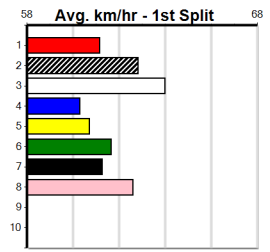

Geelong

7

8:30PM

(VIC time)

NP ELECTRICAL (275+RANK)

Distance: 460m, Race Type: Grade 6, Total Prizemoney: $1,530
1st: $1,000, 2nd: $320, 3rd: $160, 4th: $50

Watchdog Tips: ☐ ☐ ☐ ☐ ☐ Bet: ☐

1

PAW SAMUEL (NSW)[6]
BK Dog Jan-23 Sire: BERNARDO Dam: FAITHY BALE
Owner(s): B Wheeler Trainer: Samantha Grenfell (Anakie)
Winning Distances: < 300m (0) 300 - 399m (0) 400 - 499m (2) 500 - 599m (0) 600 - 699m (0) > 700m (0)
Winning Weights: 29.5(1) 29.9(1)

Pl	Dist	Wgt	Sex	Age	Date	Time	BON	Margin	1st/2nd (Time)	PIR	Checked	Comment	WR	Split 1	S/P	Grade
6th	(3)	30.0	525	M	R3	11-Sep-24	31.43	30.15	9.50L FLEETWOOD KAZAK (30.77)	M/6555	.	.	.	5.41	$4.90	MH
5th	(4)	29.5	450	BAL	R2	18-Sep-24	26.18	25.18	9.00L REIKO VENUS (25.58)	M/666	.	.	.	6.88	$11.30	M
3rd	(4)	29.5	390	BAL	R3	23-Sep-24	23.37	22.35	9.50L PIPPA (22.71)	M/33	.	.	.	8.77	$2.70	T3-M
1st	(2)	29.5	460	GEL	R3	01-Oct-24	26.40	26.08	1.00L BORN TO PARTY (26.46)	M/221	.	.	.	6.77	$5.00	M
1st	(5)	29.9	450	BAL	R12	07-Oct-24	26.03	25.98	2.25L ALBUS DUMBLEDORE	M/211	.	SW	.	6.70	$2.50	T3-RW

Last 3 wins NOT included above

Box History

Bx	1st	2nd	3rd	4th	5th	6th	7th	8th
1								
2	1							
3								
4				1				
5	1							
6								
7								
8								

Prize Best $2160.00
Starts 26.40(2)-1/10/24
Trk/Dts 5-2-0-1
APM 1-1-0-0
2160

2

CHARLI MARLEY [6]
BK Bitch Jul-22 Sire: SH AVATAR Dam: FAIRYTALE WISH
Owner(s): C Capuano Trainer: Chloe Dew (Anakie)
Winning Distances: < 300m (0) 300 - 399m (0) 400 - 499m (1) 500 - 599m (1) 600 - 699m (0) > 700m (0)
Winning Weights: 26.3(1) 26.4(1)

Pl	Dist	Wgt	Sex	Age	Date	Time	BON	Margin	1st/2nd (Time)	PIR	Checked	Comment	WR	Split 1	S/P	Grade
4th	(6)	26.5	460	GEL	R3	27-Jul-24	26.51	25.68	9.00L MAHOGANY (25.91)	Q/235	.	.	.	6.78	$35.30	X67
2nd	(1)	26.6	460	GEL	R5	03-Aug-24	26.27	26.23	0.75L WINTER BALE (26.23)	M/122	.	.	.	6.71	$8.30	X67
4th	(6)	26.4	400	GEL	R10	31-Aug-24	23.27	22.30	6.00L ALL TALKER (22.86)	M/45	.	W	.	8.83	$16.10	6G
6th	(3)	26.3	400	GEL	R3	06-Sep-24	23.29	22.68	9.00L GROVER BALE (22.68)	M/65	.	.	.	8.81	$21.90	RW
5th	(8)	26.6	460	GEL	R5	10-Sep-24	26.58	25.68	12.00L ASTON RECORD (25.78)	M/775	.	.	.	6.92	$9.50	6G
3rd	(1)	26.3	410	HOR	R3	24-Sep-24	23.66	22.93	5.50L BLACK STATESMAN (23.28)	M/32	.	.	.	10.59	$13.90	X67
5th	(5)	26.4	520	GEL	R9	27-Sep-24	31.10	30.13	14.00L PSYCHO BUDDY (30.13)	M/4445	.	.	.	5.67	$6.70	RW
4th	(6)	26.7	410	HOR	R10	08-Oct-24	23.57	23.26	2.25L IS HE LUCKY (23.43)	M/32	.	.	.	10.47	$31.10	6G

Last 3 wins NOT included above

Box History

Bx	1st	2nd	3rd	4th	5th	6th	7th	8th
1		2	1					
2	2							
3								
4								
5				1				
6				1				
7								1
8				1	2	1		

Prize Best $5315.00
Starts 26.27(1)-3/8/24
Trk/Dts 22-2-2-2
APM 4-0-1-0
3010