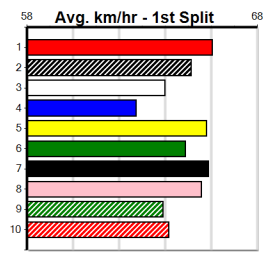

DREAMCHASERS - TICKETS ON SALE NOW

Distance: 400m, Race Type: Grade 5, Total Prizemoney: $2,925
1st: $1,950, 2nd: $600, 3rd: $300, 4th: $75

In a race jam packed with early speed XISAN BALE (1) is drawn to hold the lead and that could be the difference. MORE BEER PLEASE (5) is another speedy type who continues to improve with more racing ZIPPING POITIER (7) best form would challenge here

Watchdog Tips: 1 5 7 8 Bet: Box Quinella 1,5,7 ($10 for 333.33%)

Race card for XISAN BALE (NSW) [5]. Drawn to hold the front, hard to catch. $3.00. Includes owner, sire, dam, trainer, winning distances, weights, and a detailed race history table.

Race card for PERSUASION [5]. On speed runner, has to lead, place best. $16.00. Includes owner, sire, dam, trainer, winning distances, weights, and a detailed race history table.

Race card for DAZZLER [5]. Prefer over a little longer, keep safe. $7.00. Includes owner, sire, dam, trainer, winning distances, weights, and a detailed race history table.

Race card for EMPTY YOUR MIND [5]. Can unwind a strong finish, chance with even luck. $11.00. Includes owner, sire, dam, trainer, winning distances, weights, and a detailed race history table.

Race card for MORE BEER PLEASE [5]. Speedy type, keeps improving, danger. $12.00. Includes owner, sire, dam, trainer, winning distances, weights, and a detailed race history table.

1

2

3

4

5