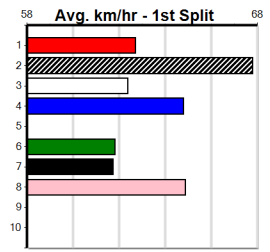

PHOTO MAN AT STUD (275+ RANK)

Distance: 400m, Race Type: Grade 5 No Penalty, Total Prizemoney: $2,925
1st: $1,950, 2nd: $600, 3rd: $300, 4th: $75

TOMMY FROM MARS (1) recorded a smart 22.57 win at Geelong last start off this draw and a repeat effort should see him get the cash. AMBANI (6) more often than not times the start and looks a big danger. MAGIC BEE (2) can set the early tempo.

Watchdog Tips: 1 6 2 4 Bet: Trifecta 1/2,4,6/2,4,6 ($10 - 166.67%)

Form Box Wgt Dist Track Date Time BON Margin 1st/2nd (Time) PIR Checked Comment W/R Split 1 S/P Grade

TOMMY FROM MARS [5] Impressive win last time, the one to beat $2.00
Owner(s): Vi Aiskar Hundar (SYN), A Lie, J Sharp
Sire: TOMMY SHELBY Dam: OSAKALAKA
Trainer: Jason Sharp (Lara)

Box History table for Tommy From Mars and Prize Best Starts Trk/Dts APM

MAGIC BEE [5] Can set a cracking speed early, last 50m the worry $9.00
Owner(s): P Pollutro
Sire: BERNARDO Dam: CINDEEN JATES
Trainer: Aaron Farley (Churchill)

Box History table for Magic Bee and Prize Best Starts Trk/Dts APM

JAMS NIMBLE [5] Others rate better, place looks best $14.00
Owner(s): P Young
Sire: NEED MY MONEYNOW Dam: GRANDANA QUALI
Trainer: Nicole Lund (Longwarry)

Box History table for Jams Nimble and Prize Best Starts Trk/Dts APM

HOLTORF BALE (NSW)[5] Produces some big runs at times, respect. $7.00
Owner(s): L Harris
Sire: DYNA VILLA Dam: DYNA NINA
Trainer: Luke Harris (Devon Meadows)

Box History table for Holtorf Bale and Prize Best Starts Trk/Dts APM

*** VACANT BOX ***
Owner(s):
Sire: Dam:
Trainer:
Winning Distances: < 300m (0) 300 - 399m (0) 400 - 499m (0) 500 - 599m (0) 600 - 699m (0) > 700m (0)
Winning Weights: