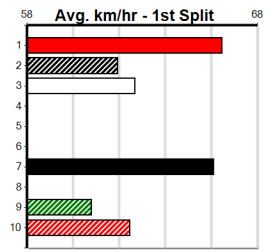

SPORTSBET NOBODY DOES IT EASIER

Distance: 400m, Race Type: Maiden, Total Prizemoney: $2,535
1st: $1,680, 2nd: $520, 3rd: $260, 4th: $75

PETITE BEAST (8) hails from a strong kennel and is bred to have talent. LEVIATHAN (7) ran a strong placing here on debut and should strip better for the run. PRECINCT (3) was far from disgraced here on debut.

Watchdog Tips: **8** **7** **3** **1** **Bet:** Box Trifecta 1,3,7,8 ($10 for 41.67%)

Form Box	Wgt	Dist	Track	Date	Time	BON	Margin	1st/2nd (Time)	PIR	Checked	Comment	WR	Split 1	S/P	Grade	
1	FRENZY ATTACK [M] *** SCRATCHED *** $99.00															
	BK	Bitch		Dec-22		Sire: AUSSIE INFRARED		Dam: IT'S A FRENZY		Trainer: Garry Johnson (Chum Creek)						
	Owner(s): G Sprod															
	Winning Distances: < 300m (0) 300 - 399m (0) 400 - 499m (1) 500 - 599m (0) 600 - 699m (0) > 700m (0)															
	Winning Weights: 27.0(1)															
	3rd (4)	27.0	350	HVL	R1	20-Oct-24	20.07	19.25	3.25L MATCHBOX HONEY (19.85)	M/3				6.74	$7.80	M
	1st (2)	27.0	400	WGL	R3	25-Oct-24	23.30	22.52	0.50L FLAT CHAT (23.32)	Q/11				8.53	$4.20	M
	Last 3 wins NOT included above															
	Box History															
	Bx	1st	2nd	3rd	4th	5th	6th	7th	8th							
1																
2	1															
3																
4				1												
5																
6																
7																
8																
Prize Best									$1940.00							
Starts									23.30(2)-25/10/24							
Trk/Dts									2-1-0-1							
APM									1-1-0-0							
260																
2	MANDOLIN STORM [M] Slowly on the improve, place looks best. $11.00															
	BK	Bitch		Feb-23		Sire: ASTON FASTNET		Dam: PRETTY MUCH		Trainer: Kelvin Iles (Longwarry)						
	Owner(s): K Iles															
	Winning Distances: < 300m (0) 300 - 399m (0) 400 - 499m (0) 500 - 599m (0) 600 - 699m (0) > 700m (0)															
	Winning Weights:															
	5th (3)	31.0	400	WGL	R2	20-Sep-24	23.64	22.68	7.00L BLESSED RAIN (23.16)	M/66				8.82	$21.90	M
	7th (6)	30.4	400	WGL	R1	27-Sep-24	23.73	22.64	12.00 LUMBY (22.93)	M/87				8.84	$12.00	M
	2nd (7)	30.6	400	WGL	R2	24-Oct-24	23.63	22.95	3.25L HULK KING HAMMER (23.41)	S/55				8.70	$3.80	T3-M
	Last 3 wins NOT included above															
	Box History															
Bx	1st	2nd	3rd	4th	5th	6th	7th	8th								
1																
2																
3																
4						1										
5																
6																
7																
8																
Prize Best									$320.00							
Starts									23.63(7)-24/10/24							
Trk/Dts									3-0-1-0							
APM									3-0-1-0							
320																
3	PRECINCT [M] Far from disgraced here on debut, key player. $6.50															
	RF	Bitch		Sep-22		Sire: ASTON RUPEE		Dam: DISTINCT		Trainer: Max Cameron (Cranbourne)						
	Owner(s): Dayas Star (SYN), G Ithier, C Ithier															
	Winning Distances: < 300m (0) 300 - 399m (0) 400 - 499m (0) 500 - 599m (0) 600 - 699m (0) > 700m (0)															
	Winning Weights:															
	4th (5)	24.2	400	WGL	R2	22-Oct-24	23.27	22.73	7.00L INVICTUS BLUE (22.79)	M/44				8.73	$9.60	M
	Last 3 wins NOT included above															
	Box History															
	Bx	1st	2nd	3rd	4th	5th	6th	7th	8th							
	1															
2																
3																
4																
5																
6																
7																
8																
Prize Best									$75.00							
Starts									23.27(5)-22/10/24							
Trk/Dts									1-0-0-0							
APM									1-0-0-0							
75																
4	TRENDY MOVER [M] Bred to have some talent, watch betting moves. $6.50