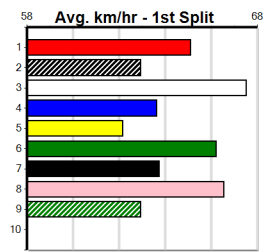

Distance: 400m, Race Type: Mixed 6/7, Total Prizemoney: $2,925
1st: $1,950, 2nd: $600, 3rd: $300, 4th: $75

FOLLOW THE SUN (2) looks an each way special here. With plenty of early speed in the race he should camp on the inside behind them and will be charging late. ENTERTAINMENT (1) is drawn to settle top two. LUCKY (4) can make a mid race move.

Watchdog Tips: 2 1 4 8 Bet: Win 2

ENTERTAINMENT [6] Drawn to settle near the lead, key player. $3.60
BK Dog Dec-22 Sire: BERNARDO Dam: DENISE'S VISION
Owner(s): The Milkmen (SYN), C Dalli, J Russo
Trainer: Dylan Sharp (Lara)

FOLLOW THE SUN [6] Strong type, hugs the fence, each way all day. $9.00
BK Dog Feb-22 Sire: BERNARDO Dam: JUNIPER PEARL
Owner(s): B Mackie
Trainer: Brett Mackie (Tooradin)

QUEEN KATE [6] Mixes form but has talent, keep safe. $7.00
BK Bitch Aug-22 Sire: FLYING RICCIARDO Dam: MISS MORRISSET
Owner(s): P Moody
Trainer: Garry Johnson (Chum Creek)

LUCKY [6] Can make a bold mid race move, threat. $5.50
BD Dog Oct-22 Sire: FERNANDO BALE Dam: ACCUSED
Owner(s): R Thompson
Trainer: David Crawford (Pearcedale)

CHAMPIONS [6] No luck last start, look for improvement. $15.00
BK Bitch Aug-22 Sire: ASTON RUPEE Dam: LADY CAPULET
Owner(s): P Derubeis
Trainer: Pasquale Derubeis (Cape Woola)

1

2

3

4

5