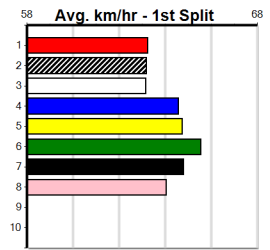

SHIMA SHINE AT STUD

Distance: 460m, Race Type: Grade 5, Total Prizemoney: $2,925
1st: $1,950, 2nd: $600, 3rd: $300, 4th: $75

HOCUS POCUS (6) is much better than her recent form and she will appreciate a race of this calibre. BANKRUPT (5) knows this circuit better than most and could be a roughie at odds. INTERNAL AFFAIRS (7) can charge home into a minor placing.

Watchdog Tips: 6 5 7 4 Bet: Box Trifecta 4,5,6,7 ($10 for 41.67%)

Form Box Wgt Dist Track Date Time BON Margin 1st/2nd (Time) PIR Checked Comment W/R Split 1 S/P Grade

TASSIE TIME [5] Drawn to ran an improved race, keep safe $10.00
Owner(s): Snorkel (SYN), M Condon, M Hornsey, R Gazzard, J Alsemgeest, J Myers
Trainer: Joyce Condon (Devon Meadows)

MIRACLE HOOK [5] Been racing in tougher races, likely improver. $6.50
Owner(s): C Galea
Trainer: Charlie Galea (Hazelwood North)

BLACK PINK [5] Can unwind a big finish, one for the multiples. $8.50
Owner(s): HUNTER RACING (SYN), A Hunter, B Hunter, C Hunter
Trainer: Thomas Currie (Drouin)

TORRENTIAL [5] Explodes once into full stride, each way. $6.50
Owner(s): L Weeks
Trainer: Les Weeks (Tyabb)

BANKRUPT [5] Veteran around this circuit, value runner. $15.00
Owner(s): J Rennie
Trainer: Ian Dann (Whitelaw)

1

2

3

4

5

Box History table for TASSIE TIME

Box History table for MIRACLE HOOK

Box History table for BLACK PINK

Box History table for TORRENTIAL

Box History table for BANKRUPT