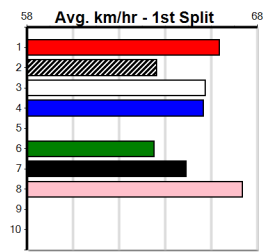

OAKS SUPER BOX (275+ RANK)

Distance: 400m, Race Type: Grade 5 No Penalty, Total Prizemoney: $2,925
1st: $1,950, 2nd: $600, 3rd: $300, 4th: $75

LUKA MAGIC (1) is drawn to hold the lead and will be a tough proposition to catch in this class.
ASTON MASSIMO (6) is the in form chaser and he boasts terrific early speed. CHESTER CAMPBELL (2) is more than capable.

Watchdog Tips: 1 6 2 8 Bet: Win 1

LUKA MAGIC [5] Fast type, suited this draw and class, go close $2.50
Owner(s): G Mitchell
Sire: AUSSIE INFRARED Dam: JOKARE
Trainer: Geoffrey Mitchell (Spotswood)
Box History table and Prize Best Starts table included.

CHESTER CAMPBELL [5] Solid wins up the straight in recent times, threat $6.50
Owner(s): AMSTEL (SYN), P Craig, L Jennings, N Tracy
Sire: TOMMY SHELBY Dam: IN BLUE JEANS
Trainer: Peter Craig (Langwarrin)
Box History table and Prize Best Starts table included.

MAC AND CHEESE [5] Needs to lead to show best form, keep safe $10.00
Owner(s): A Lie
Sire: FERAL FRANKY Dam: JUNK FOOD JUNKIE
Trainer: Jason Sharp (Lara)
Box History table and Prize Best Starts table included.

BEGONIA BELL [5] Front runner, may not lead here, too risky. $13.00
Owner(s): Eye Candy (SYN), C Wilk, K Gorman
Sire: SENNACHIE Dam: BELLA EDITION
Trainer: Christian Wilk (Tanjil South)
Box History table and Prize Best Starts table included.

*** VACANT BOX ***
Owner(s):
Sire: Dam:
Trainer:
Box History table included.