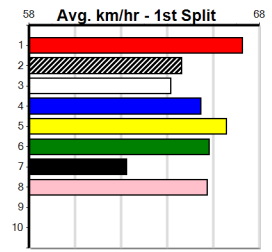

MC GRAFIX & SIGNS

Distance: 400m, Race Type: Mixed 3/4, Total Prizemoney: $3,360
1st: $2,250, 2nd: $690, 3rd: $345, 4th: $75

LIGHTNING JEWEL (5) has missed a place just once in her past 11 races and if she is able to step on terms she should be winning. ACE OF PACE (2) is drawn to settle on the speed and looks the clear second pick.

Watchdog Tips: 5 2 1 8 Bet: Win 5

Form Box for JEBEDIAH [4]. Veteran still racing at a good level, threat. $8.00. Includes owner, dog, sire, dam, winning distances, weights, and a box history table.

Form Box for ACE OF PACE [4]. Excels off inside draws, main danger. $4.00. Includes owner, dog, sire, dam, winning distances, weights, and a box history table.

Form Box for BEFORE NOON [4]. Likely to get burnt off in this class, pass. $26.00. Includes owner, dog, sire, dam, winning distances, weights, and a box history table.

Form Box for CELTIC BOUY [3]. Front runner, may not lead here, tough ask. $18.00. Includes owner, dog, sire, dam, winning distances, weights, and a box history table.

Form Box for LIGHTNING JEWEL [3]. Gun speedster, wins if she stays out of bother. $1.80. Includes owner, dog, sire, dam, winning distances, weights, and a box history table.