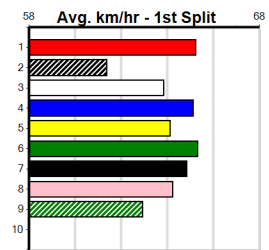

RSN GREY AREAS - WEDNESDAY & FRIDAY

Distance: 400m, Race Type: Grade 7, Total Prizemoney: $2,925
1st: $1,950, 2nd: $600, 3rd: $300, 4th: $75

INVICTUS BLUE (3) is a dog on the rise and once fully balanced has a big motor. ZONNEKEYN (4) can post fast early sections a looks a big danger. NEW LINE (8) is a must for your multiples.

Watchdog Tips: **3** **4** **8** **7** **Bet:** **Win 3**

GRAVY GIRL [7] Comes into calculations off this draw. **$7.00**

BK Bitch **May-22** Sire: SHIMA SHINE Dam: LILLY LANA
Owner(s): M Ebeyer
Winning Distances: < 300m (0) 300 - 399m (0) 400 - 499m (1) 500 - 599m (0) 600 - 699m (0) > 700m (0)
Winning Weights: 26.0(1)

Box	1st	2nd	3rd	4th	5th	6th	7th	8th
1								
2								
3	1	1			2	1		
4		1						
5		1		1				
6		1	1					
7				1				
8					1			

Trainer: Jason Sharp (Lara)

Prize Best Starts Trk/Dts APM: $3100.00 FSH 13-1-4-1 0-0-0-0 2574

CONVICT MODEL (NSW)[7] Not racing well enough, needs some luck **$26.00**

FBD Dog **Nov-21** Sire: SUPERIOR PANAMA Dam: CHAMPION MODEL
Owner(s): R Conway
Winning Distances: < 300m (0) 300 - 399m (1) 400 - 499m (0) 500 - 599m (0) 600 - 699m (0) > 700m (0)
Winning Weights: 35.2(1)

Box	1st	2nd	3rd	4th	5th	6th	7th	8th
1	1							
2		1	1					
3		1						1
4								1
5								1
6					1			
7					1	1		1
8		1						

Trainer: Robert Conway (Bunyip)

Prize Best Starts Trk/Dts APM: $2260.00 23.35(1)-25/10/24 15-1-3-0 3-0-0-0 600

INVICTUS BLUE [7] Dog on the rise, mid race burn, hard to beat. **$2.70**

BE Dog **Dec-22** Sire: BEAST UNLEASHED Dam: INVICTUS SYBIL
Owner(s): SKY ROCKET (SYN), G Edwards, K Browney
Winning Distances: < 300m (0) 300 - 399m (0) 400 - 499m (1) 500 - 599m (0) 600 - 699m (0) > 700m (0)
Winning Weights: 33.9(1)

Box	1st	2nd	3rd	4th	5th	6th	7th	8th
1								
2			1					
3	1							
4								
5		1	1					
6			1					
7								1
8								

Trainer: Gordon Edwards (Cranbourne We)

Prize Best Starts Trk/Dts APM: $5670.00 22.79(3)-22/10/24 8-1-1-3 1-1-0-0 5544

ZONNEKEYN [7] Speedy type showing promise, big danger. **$3.50**

F Dog **Jan-23** Sire: BEAST UNLEASHED Dam: VEGAS TICKET
Owner(s): H Collins
Winning Distances: < 300m (0) 300 - 399m (0) 400 - 499m (1) 500 - 599m (0) 600 - 699m (0) > 700m (0)
Winning Weights: 27.8(1)

Box	1st	2nd	3rd	4th	5th	6th	7th	8th
1								
2								
3		1			1			
4								
5						1		
6								
7	1							
8						1		

Trainer: Heather Collins (Pearcedale)

Prize Best Starts Trk/Dts APM: $2280.00 23.08(2)-24/9/24 5-1-1-0 2-0-1-0 2280

MISS YOUR KISS [7] Box 1 aided in maiden win last time, tougher. **$14.00**

BD Bitch **Jan-23** Sire: FERAL FRANKY Dam: KISS YOUR LIPS
Owner(s): Vi Alskar Hundar (SYN), A Lie, J Sharp
Winning Distances: < 300m (0) 300 - 399m (0) 400 - 499m (1) 500 - 599m (0) 600 - 699m (0) > 700m (0)
Winning Weights: 29.2(1)

Box	1st	2nd	3rd	4th	5th	6th	7th	8th
1	1							
2			1					
3								
4								
5					1			
6								
7								
8								1

Trainer: Dylan Sharp (Lara)

Prize Best Starts Trk/Dts APM: $2100.00 23.48(4)-3/10/24 5-1-0-2 1-0-0-0 2100