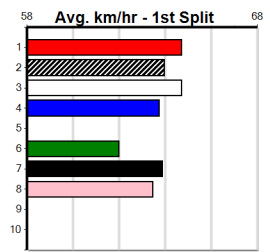

VIATEK (275+RANK)

Distance: 400m, Race Type: Grade 5 No Penalty, Total Prizemoney: $2,925
1st: $1,950, 2nd: $600, 3rd: $300, 4th: $75

ROSS STREET PETE (1) posted his last career win here off this draw and looks suited to a race of this nature. OPRAH BALE (2) can settle top 2 and looks a must for top 3 SRM players. SOUTHERN LAW (8) can run home into a minor placing.

Watchdog Tips: 1 2 8 7 Bet: Win 1

Race card for ROSS STREET PETE [5]. Includes dog details, sire/dam, winning distances, weights, and a box history table.

Race card for OPRAH BALE (NSW)[5]. Includes dog details, sire/dam, winning distances, weights, and a box history table.

Race card for TUFF TOBY [5]. Includes dog details, sire/dam, winning distances, weights, and a box history table.

Race card for NO DOORS [5]. Includes dog details, sire/dam, winning distances, weights, and a box history table.

*** VACANT BOX ***. Includes owner, sire, dam, and trainer information.