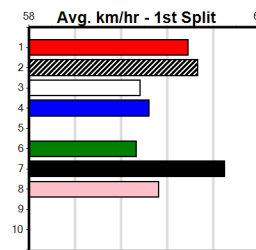

SPORTSBET GO THE BLUE DOG (275+ RANK)

Distance: 400m, Race Type: Grade 5 No Penalty, Total Prizemoney: $2,925
1st: $1,950, 2nd: $600, 3rd: $300, 4th: $75

MEAL TICKET (8) caught the eye here last week when a very unlucky fourth and is drawn to win.
PEACHES (6) last three runs have been super and another placing looks likely. BIG PISTOL (1) is drawn to feature in the placings.

Watchdog Tips:	8	6	1	2	Bet:	Win 8

Form Box	Wgt	Dist	Track	Date	Time	BON	Margin	1st/2nd (Time)	PIR	Checked	Comment	WR	Split 1	S/P	Grade	
1	BIG PISTOL [5] $11.00															
	Drawn to settle on the speed, key player.															
	BK Dog			Apr-21			Sire: BANJO BOY			Dam: PISTOL			Trainer: Anne Carr (Devon Meadows)			
	Owner(s): A Carr															
	Winning Distances: < 300m (0) 300 - 399m (6) 400 - 499m (3) 500 - 599m (0) 600 - 699m (0) > 700m (0)															
	Winning Weights: 31.8(1) 32.1(1) 32.4(2) 32.5(1) 32.9(1) 33.0(1) 33.4(1) 33.7(1)															
	2nd (8)	33.8	400	GEL	R10	30-Jul-24	22.96	22.64	0.50L HOLTORF BALE (22.93)	M/22	.	.	.	8.54	$23.40	5
	4th (3)	33.3	400	WGL	R5	08-Aug-24	23.37	22.66	0.75L SPICY MINX (23.32)	M/86	.	.	.	8.72	$18.80	T3-5
	2nd (6)	33.3	400	GEL	R12	20-Aug-24	22.78	22.49	3.00L BLACKPOOL VIPER (22.58)	Q/32	.	.	.	8.48	$29.10	5
	7th (5)	33.1	400	WGL	R4	30-Aug-24	23.65	22.57	7.50L ROMP TIN (23.14)	M/33	.	.	V10	8.37	$15.40	5
3rd (5)	33.1	400	GEL	R3	10-Sep-24	22.81	22.54	1.5L FERGUS BALE (22.72)	M/22	.	.	.	8.48	$7.80	5	
1st (8)	32.9	400	WGL	R4	19-Sep-24	22.92	22.83	2.50L HIGH FINANCE (23.08)	M/11	.	.	.	8.32	$5.50	5	
6th (4)	32.8	400	WGL	R4	27-Sep-24	23.20	22.64	7.50L WASHINGTON BLUE (22.68)	Q/77	.	.	.	8.66	$43.30	5	
8th (7)	32.8	460	GEL	R8	07-Oct-24	26.92	25.91	15.00L IDYLLIC LAYLA (25.91)	M/457	.	.	.	6.77	$81.20	5	
Last 3 wins NOT included above																
1st (4)	33.0	425	BEN	R10	03-Jan-24	24.19	24.10	0.50L IMMERSIVE (24.21)	M/111	.	.	.	6.62	$8.10	5	
1st (6)	33.7	395	TRA	R5	29-Jan-24	22.28	22.06	4.75L YOU'RE IN LUCK (22.60)	Q/111	.	.	.	3.78	$2.20	T3-5	
1st (5)	33.4	395	TRA	R7	25-Mar-24	22.47	22.47	3.25L ARLUNYA (22.68)	Q/111	.	.	.	3.79	$5.10	5	
2	FIERY DUEL [5] $10.00															
	Hard to follow but has some talent, keep safe															
	F Dog			Mar-21			Sire: FERNANDO BALE			Dam: IT'S A JEWEL			Trainer: Anita Gibbons (Lara)			
	Owner(s): G Black															
	Winning Distances: < 300m (0) 300 - 399m (5) 400 - 499m (1) 500 - 599m (0) 600 - 699m (0) > 700m (0)															
	Winning Weights: 30.5(1) 30.7(2) 30.8(1) 30.9(1) 31.2(1)															
	4th (1)	31.5	410	HOR	R3	19-Aug-24	23.86	22.84	8.00L REV QUERIDA (23.31)	M/44	.	.	.	10.68	$8.20	5
	5th (1)	31.3	400	GEL	R4	30-Aug-24	23.26	22.46	12.00L ASTON WESTERN (22.46)	Q/12	.	.	.	8.46	$27.50	5
	7th (6)	31.5	400	GEL	R12	03-Sep-24	23.15	22.31	5.50L SILVER TAQUISHA (22.78)	M/45	.	.	.	8.64	$6.00	5
	3rd (1)	31.7	410	HOR	R12	10-Sep-24	23.62	22.93	1.75L LEKTRA APRIL (23.51)	M/22	.	.	.	10.59	$4.30	5
5th (1)	31.3	400	WGL	R3	17-Sep-24	23.35	22.38	2.50L CELTIC BOUY (23.20)	M/35	.	.	.	8.57	$17.60	5	
1st (8)	31.2	390	BAL	R14	09-Oct-24	22.33	22.06	1.25L SPRING WATCH (22.40)	M/11	.	.	.	8.45	$26.50	5	
7th (8)	31.1	400	GEL	R12	15-Oct-24	23.76	22.45	18.00L COME AND SEE (22.57)	M/46	.	.	.	8.67	$11.20	5	
5th (7)	31.0	400	WGL	R11	22-Oct-24	22.98	22.73	2.00L DAINTREE ASTER (22.85)	Q/11	.	.	.	8.30	$28.20	5	
Last 3 wins NOT included above																
1st (4)	30.8	390	BAL	R11	01-Jan-24	22.04	21.95	3.75L HUSTLE NINA (22.30)	Q/11	.	SW	.	8.33	$3.90	T3-RW	
1st (1)	30.5	390	WBL	R10	15-Apr-24	22.59	22.46	1.5L INGA SALLY (22.70)	M/21	.	SW	.	8.91	$2.50	5	
1st (3)	30.9	390	BAL	R12	12-Jun-24	22.35	22.07	1.75L MORAINIE SOFIA (22.46)	M/11	.	.	.	8.42	$6.80	5NP	
3	ASTUTE QUEEN [5] $18.00															
	Needs to lead to show best form, prefer others.															
	BK Bitch			May-21			Sire: AUSSIE INFRARED			Dam: GOTHAM QUEEN			Trainer: Sean Lithgow (Devon Meadows)			
	Owner(s): SMKN (SYN), M Lithgow, D Maynes, K Maynes, N Riseley, E Avdulla															
	Winning Distances: < 300m (0) 300 - 399m (2) 400 - 499m (4) 500 - 599m (0) 600 - 699m (0) > 700m (0)															
	Winning Weights: 27.2(1) 27.5(2) 28.1(1) 28.2(1) 28.3(1)															
	3rd (5)	27.7	410	HOR	R11	10-Sep-24	23.46	22.93	2.75L COOL NATURE (23.27)	Q/32	.	.	.	10.48	$11.50	5
	4th (6)	28.1	400	WGL	R3	17-Sep-24	23.32	22.38	1.75L CELTIC BOUY (23.20)	S/44	.	.	.	8.64	$10.50	5
	2nd (7)	28.0	425	BEN	R7	20-Sep-24	24.38	24.04	4.25L DON'T TELL SHELL (24.09)	M/622	.	.	.	6.73	$33.50	X45