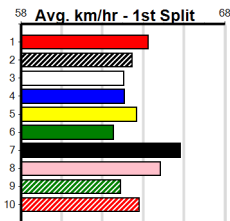

BGRA BATTLEERS CUP CONSOLATION FIN

Distance: 425m, Race Type: Special Event, Total Prizemoney: $3,360

1st: $2,250, 2nd: $690, 3rd: $345, 4th: $75

CATCH MY DRIFT (6) has turned in some eye catching performances of late and he will appreciate the drop in class. ASTON TYPHOON (5) has been placed in three of his past four and he can work into the mix mid race. PANDA BELLA (4) has claims

Watchdog Tips: 6 5 4 2 Bet: Box Quinella 4,5,6 ($10 for 333.33%)

Table listing 10 horse races with details including race number, name, trainer, horse names, odds, and winning boxes. Race 1: ZAPATRON [3] vs CATALINA ICON. Race 2: SOLITARY FLAME [5] vs FAUN FLAME. Race 3: SMOKIN' ARROW [4] vs MOSSY GIRL. Race 4: PANDA BELLA [6] vs PANDAKEN. Race 5: ASTON TYPHOON (NSW)[7] vs FANTASTIC SKYE. Race 6: CATCH MY DRIFT (NSW)[5] vs KEEP DREAMING. Race 7: TAKE A SHINE [4] vs NO VACANCY. Race 8: JARMON [4] vs STAR OF JASMINE. Race 9: SHE'S HARD WORK [6] Res. vs FRANK'S GIRL. Race 10: BRIGHT-MOON (NSW)[5] Res. vs SMOOTH CLAUDIA.