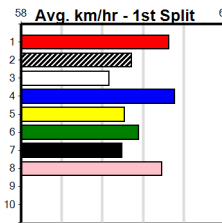

Bendigo

GRV VIC BRED HT3

Distance: 425m, Race Type: Mixed 6/7 Heat, Total Prizemoney: $2,925
1st: $1,950, 2nd: $600, 3rd: $300, 4th: $75

4

8:02PM

(VIC time)

GIACOMO (1) lit up the clock when scoring at Geelong two runs back and he appears to be a serious up and comer. BIG REVEAL (8) has been consistent to date and he will dial up the pressure mid race. ONLY EASY (3) is showing some promise.

Watchdog Tips:

1

8

3

4

Bet:

Win 1