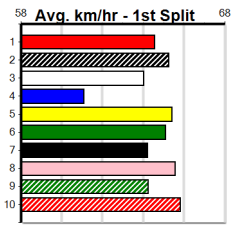

BGRA BATTLEERS CUP FINAL

Distance: 425m, Race Type: S/E Final, Total Prizemoney: \$7,325
1st: \$5,000, 2nd: \$1,500, 3rd: \$750, 4th: \$75

6

8:38PM

(VIC time)

ASTON OPHELIA (7) is one of the more reliable beginners in the race and she will be off and gone mid race. ASTON MONARCHY (8) is racing with confidence and she will get a nice cart across early on. WEARING LEVIS (1) is showing promise.