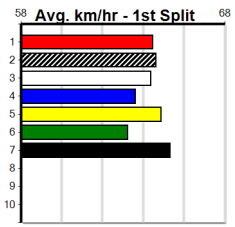

Bendigo

HANRAHAN PLUMBING GRV VIC BRED H

Distance: 425m, Race Type: Mixed 6/7 Heat, Total Prizemoney: $2,925
1st: $1,950, 2nd: $600, 3rd: $300, 4th: $75

2

7:22PM

(VIC time)

PAPA EASY (8) comes here with brilliant straight track form and he can light them up through the bend. LIGHTNING RANGE (5) was never headed here last week and he will give a great sight again. PHARAOH'S GOLD (2) is an impressive type

Watchdog Tips:

8

5

2

1

Bet:

Win 8