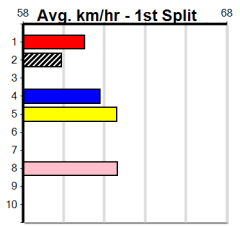

MADE SOLUTIONS ELECTRICAL AND DAT

Distance: 425m, Race Type: Maiden, Total Prizemoney: $2,535
1st: $1,680, 2nd: $520, 3rd: $260, 4th: $75

CANDLES (1) has been placed in two of three to date and a clean getaway can see her make every post a winner. TRICKLE (7) is a well bred type and he is expected to fire on debut. RITA MAY (8) showed good early burn on debut

Watchdog Tips: 1 7 8 5 Bet: Win 1

Form	Box	Weight	Dist	Track	Date	Time	BON	Margin	1st/2nd (Time)	PIR	Checked	Comment	WR	Split 1	S/P	Grade
1 CANDLES [M] <i>Impressive to date, drawn to lead throughout</i>																
WBK	B			Dec-22	KOBLENZ				BLACK ROBIN						$1.80	
Trainer: Paul Galea (Melton West) BEST BET																
2nd	(8)	26.7	390	BAL	R3	11-Sep-24	22.58	22.05	2.75L	THAT'S MY COUSIN (22.39)	Q/22	.	.	.	8.59	$3.60 M
4th	(2)	26.7	390	BAL	R1	18-Sep-24	22.78	21.78	4.50L	PEGASUS BALE (22.46)	Q/24	.	.	.	8.64	$2.30 M
2nd	(1)	27.1	390	BAL	R2	30-Sep-24	22.75	22.39	1.00L	WALTZING BRUTE (22.69)	Q/11	.	.	.	8.63	$1.30 T3-M
Owner(s): BEST BET (SYN), P Galea, F Spiteri																
<table border="1"> <thead> <tr><th colspan="8">Winning Boxes</th></tr> <tr><th>1</th><th>2</th><th>3</th><th>4</th><th>5</th><th>6</th><th>7</th><th>8</th></tr> </thead> <tbody> <tr><td>Prize</td><td></td><td></td><td></td><td></td><td></td><td></td><td></td><td>$915.00</td></tr> <tr><td>Best</td><td></td><td></td><td></td><td></td><td></td><td></td><td></td><td>FSH</td></tr> <tr><td>Starts</td><td></td><td></td><td></td><td></td><td></td><td></td><td></td><td>3-0-2-0</td></tr> <tr><td>Trk/Dst</td><td></td><td></td><td></td><td></td><td></td><td></td><td></td><td>0-0-0-0</td></tr> <tr><td>APM</td><td></td><td></td><td></td><td></td><td></td><td></td><td></td><td>$915</td></tr> </tbody> </table>																
2 SPINNER BAIT (NSW)[M] <i>Soundly beaten on debut, needs more time</i>																
BK	D			Oct-22	ULTIMATE SPEED				MILL EXPRESS						$21.00	
Trainer: Malcolm Davis (Heathcote)																
8th	(5)	30.7	425	BEN	R1	05-Oct-24	25.55	23.52	14.00L	OREGON HUTAN (24.63)	S/545	.	.	.	6.89	$13.80 M
Owner(s): R Trafford																
<table border="1"> <thead> <tr><th colspan="8">Winning Boxes</th></tr> <tr><th>1</th><th>2</th><th>3</th><th>4</th><th>5</th><th>6</th><th>7</th><th>8</th></tr> </thead> <tbody> <tr><td>Prize</td><td></td><td></td><td></td><td></td><td></td><td></td><td></td><td>$0.00</td></tr> <tr><td>Best</td><td></td><td></td><td></td><td></td><td></td><td></td><td></td><td>25.55</td></tr> <tr><td>Starts</td><td></td><td></td><td></td><td></td><td></td><td></td><td></td><td>1-0-0-0</td></tr> <tr><td>Trk/Dst</td><td></td><td></td><td></td><td></td><td></td><td></td><td></td><td>1-0-0-0</td></tr> <tr><td>APM</td><td></td><td></td><td></td><td></td><td></td><td></td><td></td><td>$0</td></tr> </tbody> </table>																
3 *** VACANT BOX ***																
Trainer: Owner(s):																
4 GUMTREE HILL [M] <i>Another who failed on debut, prefer others</i>																
BK	D			Feb-23	GOOD ODDS HARADA				PIRATES PATCH						$16.00	
Trainer: Malcolm Davis (Heathcote)																
7th	(7)	34.9	425	BEN	R1	05-Oct-24	25.44	23.52	12.00L	OREGON HUTAN (24.63)	M/337	.	.	.	6.76	$16.20 M
Owner(s): M Davis																
<table border="1"> <thead> <tr><th colspan="8">Winning Boxes</th></tr> <tr><th>1</th><th>2</th><th>3</th><th>4</th><th>5</th><th>6</th><th>7</th><th>8</th></tr> </thead> <tbody> <tr><td>Prize</td><td></td><td></td><td></td><td></td><td></td><td></td><td></td><td>$0.00</td></tr> <tr><td>Best</td><td></td><td></td><td></td><td></td><td></td><td></td><td></td><td>25.44</td></tr> <tr><td>Starts</td><td></td><td></td><td></td><td></td><td></td><td></td><td></td><td>1-0-0-0</td></tr> <tr><td>Trk/Dst</td><td></td><td></td><td></td><td></td><td></td><td></td><td></td><td>1-0-0-0</td></tr> <tr><td>APM</td><td></td><td></td><td></td><td></td><td></td><td></td><td></td><td>$0</td></tr> </tbody> </table>																
5 CLAUSE EDWARD [M] <i>Showed some early pace on debut, respect</i>																
BK	D			Feb-23	GOOD ODDS HARADA				PIRATES PATCH						$7.50	
Trainer: Malcolm Davis (Heathcote)																
4th	(1)	32.9	425	BEN	R1	05-Oct-24	25.28	23.52	9.50L	OREGON HUTAN (24.63)	M/212	.	.	.	6.71	$7.60 M
Owner(s): M Davis																
<table border="1"> <thead> <tr><th colspan="8">Winning Boxes</th></tr> <tr><th>1</th><th>2</th><th>3</th><th>4</th><th>5</th><th>6</th><th>7</th><th>8</th></tr> </thead> <tbody> <tr><td>Prize</td><td></td><td></td><td></td><td></td><td></td><td></td><td></td><td>$75.00</td></tr> <tr><td>Best</td><td></td><td></td><td></td><td></td><td></td><td></td><td></td><td>25.28</td></tr> <tr><td>Starts</td><td></td><td></td><td></td><td></td><td></td><td></td><td></td><td>1-0-0-0</td></tr> <tr><td>Trk/Dst</td><td></td><td></td><td></td><td></td><td></td><td></td><td></td><td>1-0-0-0</td></tr> <tr><td>APM</td><td></td><td></td><td></td><td></td><td></td><td></td><td></td><td>$75</td></tr> </tbody> </table>																
6 *** VACANT BOX ***																
Trainer: Owner(s):