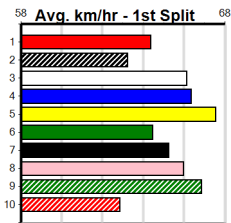

HIP POCKET SPRING CUP FINAL

Distance: 660m, Race Type: Mixed 4/5 Final, Total Prizemoney: $14,575
1st: $10,000, 2nd: $3,000, 3rd: $1,500, 4th: $75

CANYA ALL CLASS (8) is the next big thing in the staying ranks and he is ideally drawn in the car park. ETHANOL VOLUME (3) is flying at present and he is expected to lead for a long way. WEST STAR (5) can run a cheeky race.

Watchdog Tips:

8

3

5

1

Bet:

Trifecta 8/1,3,5/1,3,5,6 ($10 - 111.11%)