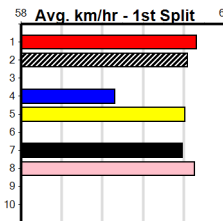

Bendigo

10

10:04PM

(VIC time)

THANKS FOR YOUR SERVICE RON HAWK

Distance: 500m, Race Type: Mixed 4/5, Total Prizemoney: $3,875
1st: $2,600, 2nd: $800, 3rd: $400, 4th: $75

BUN STORM (2) recently captured the G3 SA Oaks final and she should prove too classy for this lot.
HI THERE FRANK (5) is another classy speedster and he will pressure the two throughout.
BROADSIDE (4) won't be too far away late

Watchdog Tips:

2

5

7

8

Bet:

Win 2

Form Box Weight Dist Track Date Time BON Margin 1st/2nd (Time) PIR Checked Comment W/R Split 1 S/P Grade

1 RAGING STORM [5] *Risky early, can push up the track, tough ask* **$16.00**

BK D Apr-22 MEPUNGA BLAZER SO SAY

Trainer: Jason Whybrow (Wangaratta)

1st (5)	33.9	350	HVL	R4	06-Sep-24	19.24	19.01	3.5LPAW VARNER (19.47)	M/1	.	SW	.	6.61	$2.60	T3-6
4th (2)	33.6	350	HVL	R9	15-Sep-24	19.61	19.34	3.5LINSTINCTIVELY (19.37)	M/4	.	.	.	6.58	$5.60	5
4th (5)	34.1	350	HVL	R8	29-Sep-24	19.45	19.20	2.75LSONIC DIESEL (19.26)	S/6	.	.	.	6.75	$11.40	5
4th (3)	34.1	500	BEN	R5	04-Oct-24	28.78	27.99	4.50LKRACKEN WHISKY (28.47)	M/635	.	.	.	6.87	$13.90	RWH

Owner(s): J Whybrow

Winning Boxes							
1	2	3	4	5	6	7	8
1	1			1			
Prize	$8,535.00						
Best	28.69						
Starts	21-3-6-2						
Trk/Dst	2-0-0-0						
APM	$3177						

2 BUN STORM [4] *G3 SA Oaks winner, can clear the red, yes* **$2.20**

BK B Jun-22 DROOPYS SYDNEY GYPSY BUN

Trainer: Daniel Pell (Toolleen)

3rd (5)	28.0	530	APK	R4	12-Sep-24	30.61	30.37	3.00LAPILLA (30.39)					5.23	$2.70	SH
1st (1)	28.2	530	APK	R6	19-Sep-24	30.42	30.35	0.75LAPILLA (30.46)	0		SAMP		5.24	$3.00	GRP3
5th (6)	28.1	515	SAN	R5	26-Sep-24	29.91	29.29	7.50LZIPPING KAI (29.40)	M/4555	.	.	.	5.18	$3.50	5
5th (3)	28.1	425	BEN	R8	05-Oct-24	24.07	23.52	5.50LBORACAY STORM (23.69)	M/655	.	.	.	6.68	$12.60	SH

Owner(s): D Pell

Winning Boxes							
1	2	3	4	5	6	7	8
1	2		3			2	1
Prize	$86,753.57						
Best	27.89						
Starts	35-9-12-5						
Trk/Dst	3-1-1-1						
APM	$46517						

3 *** VACANT BOX ***

Trainer:
Owner(s):

4 BROADSIDE [5] **** SCRATCHED **** **$8.00**

F D Dec-20 KONOMI CALL ME BUBBLES

Trainer: Daniel Pell (Toolleen)

2nd (1)	36.0	425	BEN	R10	13-Sep-24	24.38	23.70	2.50LNO MORE ISSUES (24.21)	S/664	.	.	.	6.70	$1.80	5
4th (6)	35.8	425	BEN	R9	20-Sep-24	24.55	24.04	6.00LSODA FRANK (24.14)	M/754	.	.	.	6.88	$5.00	5
3rd (6)	35.9	425	BEN	R11	27-Sep-24	24.19	23.60	2.00LBLACK LICORICE (24.06)	M/433	.	.	.	6.79	$3.90	5
5th (7)	35.9	425	BEN	R12	05-Oct-24	24.55	23.52	3.5LCRUSOE RICO (24.31)	M/766	.	.	.	6.74	$11.70	X45

Owner(s): BEV AND DANIEL (SYN), B Pell, D Pell

Winning Boxes							
1	2	3	4	5	6	7	8
	3					1	2
Prize	$60,230.63						
Best	FSTD						
Starts	75-10-17-14						
Trk/Dst	0-0-0-0						
APM	$11521						

5 HI THERE FRANK [4] *Consistent type, settles on the speed, danger* **$2.50**

BD D Feb-22 LIGHTNING FRANK NAYLA SWIFT

Trainer: David Geall (Lara)

4th (6)	33.3	460	WGL	R6	13-Sep-24	26.06	25.54	6.00LBAGMAN (25.66)	M/655	.	.	.	6.70	$4.60	5H
2nd (1)	33.3	460	WGL	R7	20-Sep-24	26.03	25.89	0.50LMAHOGANY (26.00)	M/111	.	.	.	6.52	$2.00	X45
3rd (8)	33.0	500	BEN	R8	27-Sep-24	28.42	27.99	6.50LVINCENT BALE (27.99)	M/554	.	.	.	6.65	$3.50	X45
1st (2)	33.0	500	BEN	R11	05-Oct-24	28.32	28.32	4.75LTWILIGHT JET (28.64)	M/311	.	.	.	6.63	$3.60	X45

Owner(s): AGSS Cranbourne (SYN), G Farrugia, A Fennell

Winning Boxes							
1	2	3	4	5	6	7	8
5	3	2	1		1	1	
Prize	$63,336.88						
Best	28.15						
Starts	46-13-9-7						
Trk/Dst	4-1-0-2						
APM	$21403						

6 *** VACANT BOX ***

Trainer:
Owner(s):