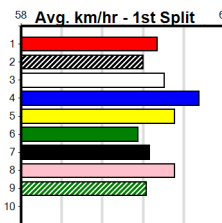

10 * NO RESERVE *****

Trainer:
Owner(s):

MANNINGS GREYHOUND COMPLEX

Distance: 425m, Race Type: Mixed 4/5, Total Prizemoney: \$3,360
1st: \$2,250, 2nd: \$690, 3rd: \$345, 4th: \$75

11

10:22PM

(VIC time)

ASTON ZOOM (4) gave a great sight at Warrnambool last time and he can go one better tonight.
DON'T TELL SHELL (5) is a consistent speedster and she will get a nice cart across early on.
ZORBA'S BALE (7) can run a cheeky race.