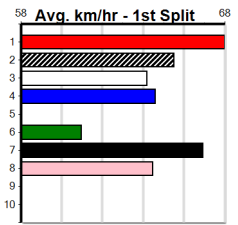

Bendigo

3

7:37PM

(VIC time)

SHIMA SHINE AT STUD GRV VIC BRED HT

Distance: 425m, Race Type: Mixed 6/7 Heat, Total Prizemoney: \$2,925
1st: \$1,950, 2nd: \$600, 3rd: \$300, 4th: \$75

ESSENCE (7) is armed with sizzling early speed and she may be off and gone through the bend.
PURE IMAGINATION (6) was dominant when scoring at Sale on debut and she can fire once again.
QUEEN AVENGER (1) has pace to burn