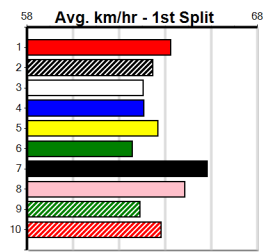

BGRA BATTLERS CUP CONSOLATION FINAL

Distance: 425m, Race Type: Special Event, Total Prizemoney: $3,360
1st: $2,250, 2nd: $690, 3rd: $345, 4th: $75

CATCH MY DRIFT (6) has turned in some eye catching performances of late and he will appreciate the drop in class. ASTON TYPHOON (5) has been placed in three of his past four and he can work into the mix mid race. PANDA BELLA (4) has claims

Watchdog Tips: **6** **5** **4** **2** **Bet:** Box Quinella 4,5,6 ($10 for 333.33%)

Form	Box	Wgt	Dist	Track	Date	Time	BON	Margin	1st/2nd (Time)	PIR	Checked	Comment	WR	Split 1	S/P	Grade

1

ZAPATRON [3]

BD Dog Sep-21
Owner(s): K Ashton
Winning Distances: < 300m (0) 300 - 399m (0) 400 - 499m (7) 500 - 599m (0) 600 - 699m (0) > 700m (0)
Winning Weights: 32.2(1) 32.3(2) 32.5(2) 32.8(1) 33.0(1)

Back in form but this is harder, place preferred
Sire: DYNA TRON Dam: CATALINA ICON
Trainer: Kevin Ashton (Charlton) ENG SHP 2024-10-14

Box History

Bx	1st	2nd	3rd	4th	5th	6th	7th	8th
1	1	2	1	1	2	1		
2	1	1	1	1	1	1		
3	1	1	1	2	1	1	2	1
4	1			2			3	1
5		1	1	1				
6	1							1
7				1				2
8	2							1

Prize Best Starts Trk/Dts APM
$15385.00
24.04(2)-3/7/24
38-7-5-2
11-4-1-0
3691

2

2

SOLITARY FLAME [5]

DKBD Bitch Aug-21
Owner(s): Big Three (SYN), M Dennis, B Wright, M Bolger
Winning Distances: < 300m (0) 300 - 399m (3) 400 - 499m (5) 500 - 599m (0) 600 - 699m (0) > 700m (0)
Winning Weights: 28.6(1) 28.7(3) 28.8(2) 28.9(2)

Hit or miss early but has good muster, respect
Sire: HARD STYLE RICO Dam: FAUN FLAME
Trainer: Carol Jackson (Neilborough)

Box History

Bx	1st	2nd	3rd	4th	5th	6th	7th	8th
1	1	1	1	1				
2		2	1	2				
3	1	1	1			1	2	2
4			1	1	1	1	1	1
5		1	1	1	1			
6			1	1	1			
7	5							
8	1	1						1

Prize Best Starts Trk/Dts APM
$14443.57
24.11(2)-2/10/24
41-8-6-7
6-2-1-0
4279

3

3

SMOKIN' ARROW [4]

F Dog Dec-20
Owner(s): WINDY PLAINS (SYN), K Quinn, C Gason
Winning Distances: < 300m (0) 300 - 399m (0) 400 - 499m (8) 500 - 599m (0) 600 - 699m (0) > 700m (0)
Winning Weights: 31.7(1) 32.0(1) 32.3(1) 32.4(3) 32.9(1) 33.0(1)

Lack of early speed is a worry, needs a mix up
Sire: COSMIC RUMBLE Dam: MOSSY GIRL
Trainer: Kevin Quinn (Cundare North)

Box History

Bx	1st	2nd	3rd	4th	5th	6th	7th	8th
1		1	1	1	1	1	1	3
2	2		2	2	3	2		1
3			1			1	2	
4	3	2	2	1				2
5		2	1	2	2			
6		1	1	1	2		3	
7	2	1	1	1		2		
8	1		1	2		2		

Prize Best Starts Trk/Dts APM
$17705.00
24.45(7)-2/10/24
63-8-6-10
1-1-0-0
2840

4

4

PANDA BELLA [6]

BK Bitch Feb-21
Owner(s): D Smith
Winning Distances: < 300m (0) 300 - 399m (0) 400 - 499m (2) 500 - 599m (0) 600 - 699m (0) > 700m (0)
Winning Weights: 27.9(1) 28.6(1)

Great effort here last week, threat if steps
Sire: ZAMBORA BROCKIE Dam: PANDAKEN
Trainer: Danielle Smith (Lara)

Box History

Bx	1st	2nd	3rd	4th	5th	6th	7th	8th
1		1						
2	1							
3						1		
4	1		1	1			1	
5			1	1		1		
6					1	1		
7		2						
8					1			

Prize Best Starts Trk/Dts APM
$4290.00
24.07(7)-2/10/24
15-2-2-3
1-0-1-0
1576

5

5

ASTON TYPHOON (NSW)[7]

BD Dog Feb-22
Owner(s): R Borda
Winning Distances: < 300m (0) 300 - 399m (0) 400 - 499m (1) 500 - 599m (0) 600 - 699m (0) > 700m (0)
Winning Weights: 29.1(1)

Placed in three of his past four, main danger
Sire: BEAST UNLEASHED Dam: FANTASTIC SKYE
Trainer: Craig Treherne (Lara)

Box History

Bx	1st	2nd	3rd	4th	5th	6th	7th	8th
1					1			
2	1	1	1	1	1			
3		2						2
4			1					
5					1			1
6		1		1				
7		1						
8		1						

Prize Best Starts Trk/Dts APM
$3680.00
24.28(7)-2/10/24
17-1-6-2
1-0-1-0
2526

5