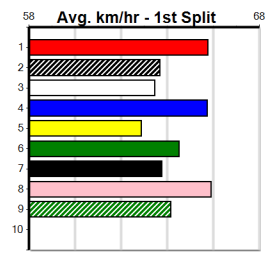

JARROD LARKIN CONCRETING

Distance: 425m, Race Type: Grade 5, Total Prizemoney: $2,925
1st: $1,950, 2nd: $600, 3rd: $300, 4th: $75

LEGETT BALE (3) was far from disgraced when placed at Warrnambool and he can go one better this time. RUXTON SPICE (1) has gone back to back and she is drawn to lead for a long way. JACAERY'S BALE (2) will be strong in the run home.

Watchdog Tips: 3 1 2 8 **Bet:** Win 3

Form Box Wgt Dist Track Date Time BON Margin 1st/2nd (Time) PIR Checked Comment W/R Split 1 S/P Grade

RUXTON SPICE [5] **$4.60**
Never headed in her past two, well drawn, danger
BK Bitch May-22 Sire: NEED MY MONEYNOW Dam: SAINT WEST Trainer: Mark Johnson (Ross Creek)

Owner(s): T Trengove
Winning Distances: < 300m (0) 300 - 399m (3) 400 - 499m (4) 500 - 599m (0) 600 - 699m (0) > 700m (0)
Winning Weights: 26.9(2) 27.3(1) 27.9(1) 28.0(1) 28.1(2)

Pos	Wgt	Dist	Track	Date	Time	BON	Margin	1st/2nd	PIR	Checked	Comment	W/R	Split 1	S/P	Grade
4th (6)	27.6	400	GEL	R7	05-Jul-24	22.99	22.48	7.50L LEO BALE (22.48)	Q/44	.	.	.	8.47	$17.70	X45
3rd (3)	27.4	400	MTG	R7	14-Jul-24	23.45	22.99	6.50L SHORE'S PICK (22.99)	.	.	.	.	10.90	$3.20	5
4th (7)	27.3	400	MTG	R10	21-Jul-24	23.57	22.83	4.25L HUNTSMAN (23.26)	.	.	.	.	11.06	$3.50	5
8th (6)	28.3	390	BAL	R3	07-Aug-24	23.04	22.08	14.00 ASTON ZINGARA (22.08)	M/86	.	.	.	8.92	$19.20	5
5th (1)	27.7	390	BAL	R4	28-Aug-24	22.90	22.24	9.50L TANNER BALE (22.24)	Q/46	.	SW	.	8.59	$19.40	5
7th (8)	27.9	485	HOR	R8	15-Sep-24	27.96	27.30	4.50L EXTREMELY POTENT (27.65)	M/123	.	.	.	6.55	$23.00	X45
1st (4)	27.9	390	BAL	R13	23-Sep-24	22.35	22.35	1.5L CAPITAL GAIN (22.44)	M/11	.	VO	.	8.42	T3-5	
1st (4)	27.3	400	GEL	R4	04-Oct-24	22.79	22.60	3.75L CLOSE COMBAT (23.04)	Q/11	.	.	.	8.37	$3.70	5

Last 3 wins NOT included above

1st (6)	28.1	390	BAL	R9	22-May-24	22.38	21.85	1.00L JACAERY'S BALE (22.45)	Q/12	.	.	.	8.40	$2.50	X67
1st (2)	26.9	410	HOR	R9	11-Jun-24	23.61	23.42	1.75L ASTON PING (23.72)	Q/21	.	.	.	10.51	$24.70	5
1st (8)	26.9	390	WBL	R7	20-Jun-24	22.35	22.27	1.5L FIBULARIS (22.45)	Q/11	.	.	.	8.63	$9.70	X45

Box History

Bx	1st	2nd	3rd	4th	5th	6th	7th	8th
1	1	1	1	1	2			
2	1							
3			1					
4	2							
5								
6	2			3				1
7		1		1				
8	1							1

Prize Best Starts Trk/Dts APM

Prize	$13110.00
Best Starts	24.18(6)-30/6/24
Trk/Dts	18-7-1-2
APM	1-0-0-0
	7916