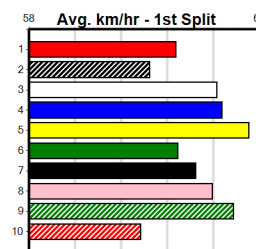

HIP POCKET SPRING CUP FINAL

Distance: 660m, Race Type: Mixed 4/5 Final, Total Prizemoney: $14,575
1st: $10,000, 2nd: $3,000, 3rd: $1,500, 4th: $75

CANYA ALL CLASS (8) is the next big thing in the staying ranks and he is ideally drawn in the car park. ETHANOL VOLUME (3) is flying at present and he is expected to lead for a long way. WEST STAR (5) can run a cheeky race.

Watchdog Tips: **8** **3** **5** **1** **Bet:** Trifecta 8/1,3,5/1,3,5,6 ($10 - 111.11%)

Form Box	Wgt	Dist	Track	Date	Time	BON	Margin	1st/2nd (Time)	PIR	Checked	Comment	WR	Split 1	S/P	Grade
1	AWESOME AVENGER [5]	Drawn to lead for a long way, place claims												$8.00	
BK	Dog	May-21													
Owner(s): R Oppenhuis		Sire: HOOKED ON SCOTCH		Dam: LADY AVENGER		Trainer: George Borg (Maryborough)									
Winning Distances: < 300m (0) 300 - 399m (0) 400 - 499m (6) 500 - 599m (4) 600 - 699m (0) > 700m (0)															
Winning Weights: 34.0(1) 34.5(3) 34.7(2) 34.8(3) 34.9(1)															
4th (1)	34.7	515	SAP	R11	15-Jul-24	29.98	29.45	4.50	LEACH BOURBSKI (29.68)	Q/3454			5.39	$1.90	5H
8th (1)	34.4	525	MEA	R5	27-Jul-24	31.12	30.09	8.50	MEPUNGA OLLIE (30.55)	M/6778			5.35	$3.00	5
3rd (7)	34.5	545	BAL	R7	31-Jul-24	31.40	30.95	6.50	SWINDLED (30.95)	M/4446	SW		6.87	$5.30	S
5th (7)	34.3	525	MEA	R4	10-Aug-24	30.52	29.91	4.75	BEACH BOURBSKI (30.20)	M/3445			5.26	$5.70	5
3rd (1)	34.7	450	SHP	R10	09-Sep-24	25.38	25.01	1.75	MASTER PABLO (25.28)	M/334			6.68	$7.80	5
5th (8)	34.4	450	SHP	R8	16-Sep-24	25.46	24.96	7.50	SCHILLACI (24.96)	S/666			6.77	$8.10	X45
1st (8)	34.9	500	BEN	R6	27-Sep-24	28.31	27.99	1.75	MILLS FOR THREE (28.42)	M/321			6.65	$1.40	5
3rd (4)	35.0	660	BEN	R7	04-Oct-24	38.23	37.63	9.00	CANYA ALL CLASS (37.63)	M/1112			4.13	$13.70	X45H
Last 3 wins NOT included above															
1st (5)	34.7	525	MEA	R10	21-Oct-23	30.06	29.55	1.00	AGENT SPAGHETTI (30.13)	M/1111			5.15	$3.10	X45
1st (4)	34.7	450	BAL	R6	02-May-24	25.30	25.09	0.50	WINKING WILLIE (25.31)	M/447	W		6.64	$7.20	X45
1st (8)	34.8	545	BAL	R8	22-May-24	31.08	31.08	1.00	DIMORA CRUZ (31.14)	M/5432			6.96	$1.40	X45

Box History									
Bx	1st	2nd	3rd	4th	5th	6th	7th	8th	
1	2	1	1	2				1	
2	1					1			
3		1							
4	1		1	3					
5	2					2	1	1	
6	1			1					
7		1	1	1	1				
8	3	1	1	1	1			1	
Prize Best Starts								$42090.00	38.23(4)-4/10/24
Trk/Dts									33-10-3-3
APM									1-0-0-1
									8411