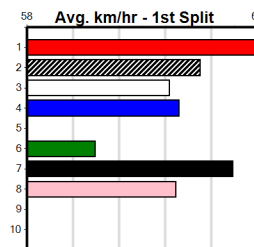

SHIMA SHINE AT STUD GRV VIC BRED HT2

Distance: 425m, Race Type: Mixed 6/7 Heat, Total Prizemoney: $2,925
1st: $1,950, 2nd: $600, 3rd: $300, 4th: $75

ESSENCE (7) is armed with sizzling early speed and she may be off and gone through the bend.
PURE IMAGINATION (6) was dominant when scoring at Sale on debut and she can fire once again.
QUEEN AVENGER (1) has pace to burn

Watchdog Tips: **7** **6** **1** **8** **Bet:** **Win 7**

Form Box	Wgt	Dist	Track	Date	Time	BON	Margin	1st/2nd (Time)	PIR	Checked	Comment	WR	Split 1	S/P	Grade		
1	QUEEN AVENGER [6] Can come out running, draw helps, big threat $4.20																
	BK Bitch			Sep-22		Sire: ASTON RUPEE			Dam: LADY AVENGER			Trainer: George Borg (Maryborough)					
	Owner(s): R Oppenhuis																
	Winning Distances: < 300m (0) 300 - 399m (0) 400 - 499m (1) 500 - 599m (1) 600 - 699m (0) > 700m (0)																
	Winning Weights: 27.8(1) 28.0(1)																
	1st	(2)	28.0	525	MEP	R10	10-Jul-24	30.43	30.00	1.00L	AKELA MARTIAL (30.49)	Q/1111		5.12	$4.40	X67H	
	4th	(6)	27.9	525	MEA	R2	20-Jul-24	30.39	29.73	2.75L	RAVEN PETER (30.21)	Q/1111		5.04	$12.60	X67F	
	6th	(3)	28.1	515	SAN	R1	25-Jul-24	30.43	29.23	9.00L	FRANTIC (29.81)	M/2323		5.09	$7.20	X67	
	3rd	(2)	27.9	525	MEA	R2	03-Aug-24	30.30	29.82	2.25L	COLAC KID (30.15)	Q/1111		5.05	$7.60	6G	
	8th	(3)	27.8	525	MEA	R2	10-Aug-24	31.24	29.91	11.00	THEEGALA (30.49)	Q/2578		5.10	$10.40	6G	
4th	(6)	28.0	525	MEA	R1	31-Aug-24	30.49	29.84	9.50L	PAW GUNNER (29.84)	M/3444		5.13	$19.70	X67		
3rd	(1)	28.6	525	MEA	R2	28-Sep-24	30.41	29.60	3.5L	SAMMY SUNG (30.17)	M/1112		5.08	$1.70	6G		
3rd	(3)	28.5	500	BEN	R6	04-Oct-24	28.54	27.99	4.50L	PERFECT ACE (28.23)	M/322		6.63	$3.30	RWH		
Last 3 wins NOT included above																	
1st	(8)	27.8	450	WBL	R3	20-Jun-24	25.56	25.18	0.50L	THEEGALA (25.58)	M/111		SW	6.58	$12.60	MF	
Prize Best Starts Trk/Dts APM																	
2	STAR COMMAND [6] Still learning, surrounded by pace, next time $10.00																
	BK Dog			Sep-22		Sire: COSMIC RUMBLE			Dam: REAL REWARD			Trainer: Natalie Presutto (Devon Meadows)					
	Owner(s): Three Little Pigs and The Big Bad Wolf (SYN), J Presutto, P Presutto, A Presutto, D Presutto																
	Winning Distances: < 300m (0) 300 - 399m (0) 400 - 499m (2) 500 - 599m (0) 600 - 699m (0) > 700m (0)																
	Winning Weights: 30.2(1) 30.3(1)																
	3rd	(8)	29.8	435	SLE	R1	17-Jul-24	25.25	24.54	3.00L	STORMY SECRET (25.05)	M/433		5.37	$1.20	M	
	2nd	(5)	29.7	450	SHP	R2	22-Jul-24	25.50	24.95	8.00L	NEEDFUL (24.95)	Q/222		6.68	$9.50	M	
	2nd	(1)	30.1	400	WGL	R1	30-Jul-24	22.77	22.45	0.75L	RHYTHMIC ENERGY (22.73)	Q/11		8.41	$2.40	M	
	3rd	(8)	30.0	400	WGL	R1	02-Aug-24	23.16	22.57	1.75L	SHARNI'S SECRET (23.05)	M/65		8.71	$1.80	M	
	1st	(8)	30.2	460	WGL	R2	13-Aug-24	26.12	25.71	0.75L	EXTINCT (26.17)	Q/111		SW	6.54	$1.60	MH
1st	(6)	30.3	400	WGL	R9	10-Sep-24	23.06	22.52	0.75L	PROMISES TO BE (23.11)	M/21		8.10	$2.90	X67		
2nd	(2)	30.3	410	HOR	R11	15-Sep-24	23.86	23.03	4.50L	SUNTORY LISA (23.55)	M/43		10.72	$2.30	X67		
6th	(8)	30.9	450	SHP	R7	30-Sep-24	25.80	25.20	6.50L	CITY LIMIT (25.35)	M/556		6.65	$13.40	RWH		
Last 3 wins NOT included above																	
Prize Best Starts Trk/Dts APM																	
3	FLEETWOOD KAZAK [7] Never headed on debut, this is harder, tested $12.00																
	BEW Dog			Feb-23		Sire: FERNANDO BALE			Dam: CIRCLE OF DREAMS			Trainer: Angela Langton (Anakie)					
	Owner(s): CHAMPAGNE PTN (SYN), S Smith, A Langton																
	Winning Distances: < 300m (0) 300 - 399m (0) 400 - 499m (0) 500 - 599m (1) 600 - 699m (0) > 700m (0)																
	Winning Weights: 31.9(1)																
	1st	(7)	31.9	525	MEP	R3	11-Sep-24	30.77	30.15	0.25L	VISTA VANADIUM (30.78)	Q/1111		SW	5.18	$2.70	MH
	7th	(1)	32.3	525	MEA	R1	21-Sep-24	31.78	29.88	28.00	GAMBELLA (29.88)	M/4775		5.33	$5.50	MF	
	Last 3 wins NOT included above																
	Prize Best Starts Trk/Dts APM																
	4	TOUCH OF SIN [7] Shows promise but this is harder, place claims $7.50															
BD Bitch			Feb-23		Sire: HIGH EARNER			Dam: DEVEL SIXTEEN			Trainer: Jason Sharp (Lara)						
Owner(s): A Lie																	
Winning Distances: < 300m (0) 300 - 399m (0) 400 - 499m (1) 500 - 599m (0) 600 - 699m (0) > 700m (0)																	
Winning Weights: 25.6(1)																	
1st		(4)	25.6	400	GEL	R2	28-Sep-24	22.83	22.46	1.00L	ALWAYS LOYAL (22.89)	Q/21		8.45	$5.40	M