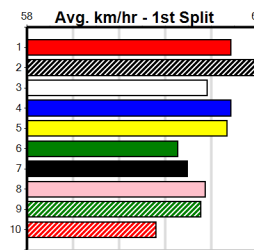

SPORTSBET FINAL

Distance: 425m, Race Type: Grade 5 Final, Total Prizemoney: $3,360
1st: $2,250, 2nd: $690, 3rd: $345, 4th: $75

BETTER BANJO (4) is money at box rise and he should turn for home with a nice break. GO GO EVIE (2) was a dominant 23.89 heat winner last week and she will be in the firing line from the outset. AEROPLANE MODE (6) just needs a little luck early on

Watchdog Tips: 4 2 6 3 Bet: Box Quinella 2,4,6 ($10 for 333.33%)

KRAKEN TURBO [5] Honest type but this is harder, prefer to watch $10.00
Owner(s): EYLES (SYN), K Eyles, H Eyles, D Eyles
Sire: BERNARDO Dam: KRAKEN ROSE
Trainer: Jane Hooke (Huntly)
Winning Distances: < 300m (0) 300 - 399m (7) 400 - 499m (3) 500 - 599m (0) 600 - 699m (0) > 700m (0)
Box History table and Prize Best Starts table included.

GO GO EVIE [4] Brilliant 23.89 heat winner, fast early, danger $3.60
Owner(s): R Le sueur
Sire: TOMMY SHELBY Dam: GOLD VEIN
Trainer: Robert Le sueur (Mulwala)
Winning Distances: < 300m (0) 300 - 399m (2) 400 - 499m (3) 500 - 599m (0) 600 - 699m (0) > 700m (0)
Box History table and Prize Best Starts table included.

KADE (NSW)[5] Far from disgraced in his heat, must respect $4.80
Owner(s): E Burrett
Sire: FLYING RICCIARDO Dam: SARITA
Trainer: Jason Sharp (Lara)
Winning Distances: < 300m (0) 300 - 399m (0) 400 - 499m (4) 500 - 599m (3) 600 - 699m (0) > 700m (0)
Box History table and Prize Best Starts table included.

BETTER BANJO [4] Comes out running, top heat winner, go close $4.00
Owner(s): A Davis
Sire: FERNANDO BALE Dam: BRING YOUR BANJO
Trainer: Lisa Davis (Traralgon)
Winning Distances: < 300m (0) 300 - 399m (9) 400 - 499m (3) 500 - 599m (0) 600 - 699m (0) > 700m (0)
Box History table and Prize Best Starts table included.

PRESS START [5] Needs to lead, too much pace in this event $21.00
Owner(s): SEE THE DREAM (SYN), S Buccilli, B Buccilli
Sire: BERNARDO Dam: BLACK OPIUM
Trainer: Peter Frost (Heathcote)
Winning Distances: < 300m (0) 300 - 399m (4) 400 - 499m (2) 500 - 599m (0) 600 - 699m (0) > 700m (0)
Box History table and Prize Best Starts table included.