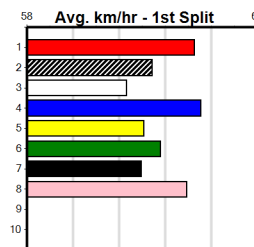

GRV VIC BRED HT3

Distance: 425m, Race Type: Mixed 6/7 Heat, Total Prizemoney: $2,925
1st: $1,950, 2nd: $600, 3rd: $300, 4th: $75

GIACOMO (1) lit up the clock when scoring at Geelong two runs back and he appears to be a serious up and comer. BIG REVEAL (8) has been consistent to date and he will dial up the pressure mid race. ONLY EASY (3) is showing some promise.

Watchdog Tips: 1 8 3 4 **Bet:** Win 1

1

GIACOMO [6] **Brilliant Geelong winner, gun draw, yes** **$2.40**
BK Dog Dec-22 Sire: FERAL FRANKY Dam: TILLY LEE Trainer: Jeffrey Britton (Anakie)

Owner(s): V Borg
Winning Distances: < 300m (0) 300 - 399m (1) 400 - 499m (1) 500 - 599m (0) 600 - 699m (0) > 700m (0)
Winning Weights: 29.7(1) 29.8(1)

Run	Pos	Wgt	Dist	Track	Date	Time	BON	Margin	1st/2nd (Time)	PIR	Checked	Comment	WR	Split 1	S/P	Grade
2nd (6)	29.8	400	GEL	R1	16-Aug-24	23.17	22.20	2.75L	FUEL THE FIRE (22.98)	M/62	.	.	.	8.83	$10.60	M
1st (7)	29.8	300	HVL	R1	04-Sep-24	16.67	16.39	3.5L	LITTLE DARL (16.90)	M/1	.	SW	.	3.94	$2.90	MH
4th (7)	30.1	300	HVL	R4	08-Sep-24	16.71	16.31	6.00L	EPITOMIZE (16.31)	M/5	.	.	.	3.95	$24.50	MF
2nd (4)	29.8	400	GEL	R10	20-Sep-24	22.85	22.35	1.00L	GO ME GO (22.79)	M/22	.	.	.	8.63	$2.90	X67H
1st (3)	29.7	400	GEL	R5	27-Sep-24	22.34	22.22	3.00L	ESSENCE (22.55)	Q/11	.	SW	.	8.27	$3.80	X67F
4th (5)	30.0	460	GEL	R8	04-Oct-24	26.21	25.69	4.25L	FERGUS ZULU (25.92)	M/445	.	.	.	6.70	$4.50	RWH

Last 3 wins NOT included above

Box History

Bx	1st	2nd	3rd	4th	5th	6th	7th	8th
1								
2								
3	1							
4		1						
5				1				
6			1					
7	1			1				
8								

Prize Best	$6200.00
Starts	6-2-2-0
Trk/Dts	0-0-0-0
APM	4745

2

PEAKY AVENGER [6] **Improving type but this is harder, place best** **$10.00**
RBD Bitch Sep-22 Sire: TOMMY SHELBY Dam: AVENGER LASS Trainer: George Borg (Maryborough)

Owner(s): R Oppenhuis
Winning Distances: < 300m (0) 300 - 399m (1) 400 - 499m (1) 500 - 599m (0) 600 - 699m (0) > 700m (0)
Winning Weights: 25.3(1) 25.8(1)

Run	Pos	Wgt	Dist	Track	Date	Time	BON	Margin	1st/2nd (Time)	PIR	Checked	Comment	WR	Split 1	S/P	Grade
6th (7)	25.3	425	BEN	R2	19-Jul-24	24.72	23.78	7.50L	DYNAMITE DOUG (24.19)	M/336	.	.	.	6.65	$8.20	MF
5th (6)	25.8	390	BAL	R1	24-Jul-24	22.84	22.18	6.50L	CUSTARD ART (22.42)	M/55	.	.	.	8.91	$2.10	M
3rd (2)	25.2	390	BAL	R4	31-Jul-24	22.61	22.17	3.5L	PAW QUARK (22.36)	Q/33	.	.	.	8.55	$2.70	MH
1st (4)	25.3	425	BEN	R1	09-Aug-24	24.27	23.88	1.75L	WILLOW SKYE (24.38)	Q/111	.	.	.	6.61	$3.90	M
6th (3)	25.5	450	BAL	R3	14-Aug-24	26.02	25.35	8.00L	HIGHER FORCE (25.47)	M/264	.	.	.	6.64	$23.80	RWH
3rd (4)	25.5	390	BAL	R10	21-Aug-24	22.57	22.10	7.00L	LULU'S RIDE (22.10)	Q/43	.	.	.	8.59	$10.20	RW
6th (2)	25.9	390	BAL	R10	11-Sep-24	22.76	22.05	4.00L	PAW LEON (22.49)	M/54	.	.	.	8.49	$6.90	X67H
1st (2)	25.8	390	SHP	R3	16-Sep-24	22.24	22.08	2.75L	HIGH COTTON (22.43)	Q/11	.	.	.	8.32	$4.00	7

Last 3 wins NOT included above

Box History

Bx	1st	2nd	3rd	4th	5th	6th	7th	8th
1								
2	1		1			1		
3						1		
4	1		1					
5								
6					1			
7							1	
8		1						

Prize Best	$4710.00
Starts	24.27(4)-9/8/24
Trk/Dts	9-2-1-2
APM	3-1-1-0
	3666