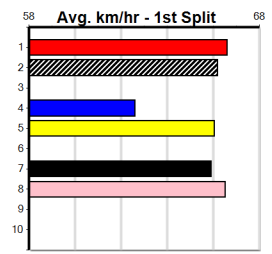

Bendigo
10
10:04PM
(VIC time)

THANKS FOR YOUR SERVICE RON

Distance: 500m, Race Type: Mixed 4/5, Total Prizemoney: $3,875
1st: $2,600, 2nd: $800, 3rd: $400, 4th: $75

BUN STORM (2) recently captured the G3 SA Oaks final and she should prove too classy for this lot. HI THERE FRANK (5) is another classy speedster and he will pressure the two throughout. BROADSIDE (4) won't be too far away late

Watchdog Tips: **2** **5** **7** **8** **Bet:** **Win 2**

1

RAGING STORM [5] **Risky early, can push up the track, tough ask** **$16.00**
BK Dog Apr-22 Sire: MEPUNGA BLAZER Dam: SO SAY Trainer: Jason Whybrow (Wangaratta)
Owner(s): J Whybrow
Winning Distances: < 300m (0) 300 - 399m (3) 400 - 499m (0) 500 - 599m (0) 600 - 699m (0) > 700m (0)
Winning Weights: 32.1(1) 33.1(1) 33.9(1)

Run	Dist	Wgt	Track	Date	Time	Margin	1st/2nd (Time)	PIR	Checked	Comment	WR	Split 1	S/P	Grade
2nd (4)	32.4	350	HVL	R9	26-May-24	19.49	18.89	0.50L	SUMMER KOBIE (19.47)	M/3	.	.	6.65	$7.90 RW
4th (3)	32.4	350	HVL	R4	02-Jun-24	19.67	19.24	3.5L	CHAVERO (19.43)	M/7	.	.	6.79	$13.40 RWH
5th (5)	32.7	500	BEN	R8	07-Jun-24	28.69	27.68	9.50L	PEPPER RUSH (28.06)	M/775	.	.	6.82	$42.70 SH
4th (7)	33.6	390	SHP	R3	19-Aug-24	22.76	21.94	12.00	KRAKEN WHISKY (21.98)	M/74	.	.	8.84	$10.20 X67
1st (5)	33.9	350	HVL	R4	06-Sep-24	19.24	19.01	3.5L	PAW VARNER (19.47)	M/1	.	SW	6.61	$2.60 T3-6
4th (2)	33.6	350	HVL	R9	15-Sep-24	19.61	19.34	3.5L	INSTINCTIVELY (19.37)	M/4	.	.	6.58	$5.60 S5
4th (5)	34.1	350	HVL	R8	29-Sep-24	19.45	19.20	2.75L	SONIC DIESEL (19.26)	S/6	.	.	6.75	$11.40 S5
4th (3)	34.1	500	BEN	R5	04-Oct-24	28.78	27.99	4.50L	KRAKEN WHISKY (28.47)	M/635	.	.	6.87	$13.90 RWH

Last 3 wins NOT included above

1st (2)	33.1	350	HVL	R4	27-Feb-24	19.64	19.21	1.75L	DR. GLACIER (19.77)	M/1	.	SW	6.65	$1.80 M
1st (3)	32.1	390	SHP	R2	22-Apr-24	22.34	21.96	4.75L	BONE SHAKER (22.67)	M/61	.	.	8.66	$5.90 7

Box History

Bx	1st	2nd	3rd	4th	5th	6th	7th	8th
1	1							
2	1	1						
3	1		2	2				
4		3						
5	1	1		1	2			
6								
7				1		1		
8		1						1

Prize Best Starts Trk/Dts APM $8535.00 28.69(5)-7/6/24 21-3-6-2 2-0-0-0 3177