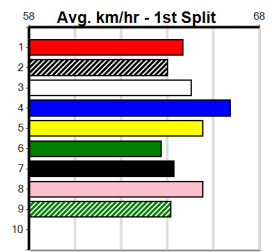

MANNINGS GREYHOUND COMPLEX

Distance: 425m, Race Type: Mixed 4/5, Total Prizemoney: $3,360
1st: $2,250, 2nd: $690, 3rd: $345, 4th: $75

ASTON ZOOM (4) gave a great sight at Warrnambool last time and he can go one better tonight.
DON'T TELL SHELL (5) is a consistent speedster and she will get a nice cart across early on.
ZORBA'S BALE (7) can run a cheeky race.

Watchdog Tips: 4 5 7 6 **Bet:** Box Quinella 4,5,7 ($10 for 333.33%)

1

LAMIA ERNIE (NSW)[4] **Back in distance but is an honest type, place** **$6.00**
BK Dog Oct-21 Sire: SUPERIOR PANAMA Dam: ICE GAMBLER Trainer: Chris Armstrong (Hoppers Crossi)
Owner(s): G Carchedi
Winning Distances: < 300m (0) 300 - 399m (0) 400 - 499m (6) 500 - 599m (3) 600 - 699m (0) > 700m (0)
Winning Weights: 30.9(1) 31.7(1) 32.0(1) 32.4(1) 32.9(1) 33.6(2) 34.6(1)

1st	2nd	3rd	4th	5th	6th	7th	8th
1st (5) 34.6 450 BAL R11 11-Aug-24 25.69 25.52 1.5L NICMAC SWIFT (25.78) M/111 . . . . . 6.69 $5.80 T3-5							
6th (4) 34.0 450 WBL R8 15-Aug-24 26.04 25.23 8.50L RUSHMORE RED (25.48) M/775 . . . . . 6.90 $7.00 5							
5th (1) 34.0 450 BAL R9 21-Aug-24 25.88 25.21 9.50L FIELD DAY (25.21) Q/243 . . . . . 6.69 $40.50 5							
6th (5) 34.0 500 BEN R8 28-Aug-24 29.23 28.26 10.00 PENGUIN PAT (28.54) M/226 . . . . . 6.62 $3.70 T3-5							
7th (2) 34.0 450 BAL R7 06-Sep-24 26.35 25.54 11.00 ABLETT FLYER (25.63) M/587 . . . . . 6.79 $2.20 5							
3= (8) 33.8 400 GEL R11 24-Sep-24 23.25 22.50 9.50L GUNAI JEDI (22.59) M/33 . . . . . 8.57 $4.30 5							
1st (2) 33.6 515 SAP R22 30-Sep-24 29.76 29.15 2.50L LITTLE PEG (29.92) Q/3111 . . . . . 5.08 $4.70 5NP							
4th (4) 33.7 510 SLE R7 06-Oct-24 29.47 28.69 12.00 SPRING COIN (28.69) M/433 . . . . . 9.48 $18.20 5							

Last 3 wins NOT included above

1st (5) 32.9 515 SAP R4 10-Mar-24 29.96 29.77 7.50L SMOOTH CRUISER (30.47) M/1111 . . . . . 5.13 $4.10 T3-5H
1st (3) 450 BAL R5 07-Apr-24 25.52 24.91 0.75L CORNHILL PRINCE (25.55) M/341 . . . . . 6.70 $4.00 5
1st (5) 33.6 450 BAL R10 27-May-24 25.51 25.38 5.50L HANNY DARRISON (25.86) Q/111 . . . . . SW 6.63 $2.70 SH

Box History

Bx	1st	2nd	3rd	4th	5th	6th	7th	8th
1	2	3	2	2	2			
2	1	2	3	2				1
3	2	1	2	1			1	
4		1	3	2			1	3
5	3					2	2	
6		2				2	1	3
7		2	1	2			2	1
8	1	1	2			1		1

Prize Best Starts Trk/Dts APM $32355.00 23.98(3)-15/12/23 67-9-12-13 6-2-2-1 8632