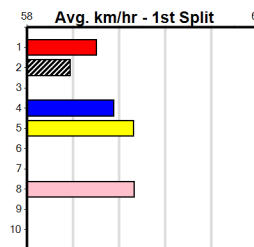

1

6:57PM

(VIC time)

Distance: 425m, Race Type: Maiden, Total Prizemoney: $2,535
1st: $1,680, 2nd: $520, 3rd: $260, 4th: $75

CANDLES (1) has been placed in two of three to date and a clean getaway can see her make every post a winner. TRICKLE (7) is a well bred type and he is expected to fire on debut. RITA MAY (8) showed good early burn on debut

Watchdog Tips: 1 7 8 5 **Bet:** Win 1

Form Box	Wgt	Dist	Track	Date	Time	BON	Margin	1st/2nd (Time)	PIR	Checked	Comment	W/R	Split 1	S/P	Grade		
1	CANDLES [M] Impressive to date, drawn to lead throughout $1.80																
	WBK Bitch Dec-22 Sire: KOBLENZ Dam: BLACK ROBIN Trainer: Paul Galea (Melton West)																
	Owner(s): BEST BET (SYN), P Galea, F Spiteri																
	Winning Distances: < 300m (0) 300 - 399m (0) 400 - 499m (0) 500 - 599m (0) 600 - 699m (0) > 700m (0)																
	Winning Weights:																
	2nd (8) 26.7 390 BAL R3 11-Sep-24 22.58 22.05 2.75L THAT'S MY COUSIN (22.39) Q/22 8.59 $3.60 M																
	4th (2) 26.7 390 BAL R1 18-Sep-24 22.78 21.78 4.50L PEGASUS BALE (22.46) Q/24 8.64 $2.30 M																
	2nd (1) 27.1 390 BAL R2 30-Sep-24 22.75 22.39 1.00L WALTZING BRUTE (22.69) Q/11 8.63 $1.30 T3-M																
	Last 3 wins NOT included above																
	<table border="1" style="width: 100%; border-collapse: collapse;"> <thead> <tr><th colspan="8">Box History</th></tr> <tr><th>Bx</th><th>1st</th><th>2nd</th><th>3rd</th><th>4th</th><th>5th</th><th>6th</th><th>7th</th><th>8th</th></tr> </thead> <tbody> <tr><td>1</td><td>1</td><td></td><td></td><td></td><td></td><td></td><td></td><td></td></tr> <tr><td>2</td><td></td><td></td><td></td><td>1</td><td></td><td></td><td></td><td></td></tr> <tr><td>3</td><td></td><td></td><td></td><td></td><td></td><td></td><td></td><td></td></tr> <tr><td>4</td><td></td><td></td><td></td><td></td><td></td><td></td><td></td><td></td></tr> <tr><td>5</td><td></td><td></td><td></td><td></td><td></td><td></td><td></td><td></td></tr> <tr><td>6</td><td></td><td></td><td></td><td></td><td></td><td></td><td></td><td></td></tr> <tr><td>7</td><td></td><td></td><td></td><td></td><td></td><td></td><td></td><td></td></tr> <tr><td>8</td><td></td><td></td><td>1</td><td></td><td></td><td></td><td></td><td></td></tr> <tr><td colspan="8">Prize Best</td><td>$915.00</td></tr> <tr><td colspan="8">Starts</td><td>3-0-2-0</td></tr> <tr><td colspan="8">Trk/Dts</td><td>0-0-0-0</td></tr> <tr><td colspan="8">APM</td><td>915</td></tr> </tbody> </table>																
2	SPINNER BAIT (NSW)[M] Soundly beaten on debut, needs more time $21.00																
	BK Dog Oct-22 Sire: ULTIMATE SPEED Dam: MILL EXPRESS Trainer: Malcolm Davis (Heathcote)																
	Owner(s): R Trafford																
	Winning Distances: < 300m (0) 300 - 399m (0) 400 - 499m (0) 500 - 599m (0) 600 - 699m (0) > 700m (0)																
	Winning Weights:																
	8th (5) 30.7 425 BEN R1 05-Oct-24 25.55 23.52 14.00 OREGON HUTAN (24.63) S/545 6.89 $13.80 M																
	Last 3 wins NOT included above																
	<table border="1" style="width: 100%; border-collapse: collapse;"> <thead> <tr><th colspan="8">Box History</th></tr> <tr><th>Bx</th><th>1st</th><th>2nd</th><th>3rd</th><th>4th</th><th>5th</th><th>6th</th><th>7th</th><th>8th</th></tr> </thead> <tbody> <tr><td>1</td><td></td><td></td><td></td><td></td><td></td><td></td><td></td><td></td></tr> <tr><td>2</td><td></td><td></td><td></td><td></td><td></td><td></td><td></td><td></td></tr> <tr><td>3</td><td></td><td></td><td></td><td></td><td></td><td></td><td></td><td></td></tr> <tr><td>4</td><td></td><td></td><td></td><td></td><td></td><td></td><td></td><td></td></tr> <tr><td>5</td><td></td><td></td><td></td><td></td><td></td><td></td><td></td><td>1</td></tr> <tr><td>6</td><td></td><td></td><td></td><td></td><td></td><td></td><td></td><td></td></tr> <tr><td>7</td><td></td><td></td><td></td><td></td><td></td><td></td><td></td><td></td></tr> <tr><td>8</td><td></td><td></td><td></td><td></td><td></td><td></td><td></td><td></td></tr> <tr><td colspan="8">Prize Best</td><td>$0.00</td></tr> <tr><td colspan="8">Starts</td><td>25.55(5)-5/10/24</td></tr> <tr><td colspan="8">Trk/Dts</td><td>1-0-0-0</td></tr> <tr><td colspan="8">APM</td><td>1-0-0-0</td></tr> <tr><td colspan="8"></td><td>0</td></tr> </tbody> </table>																
	3	*** VACANT BOX ***															
		Sire: Dam: Trainer:															
Owner(s):																	
Winning Distances: < 300m (0) 300 - 399m (0) 400 - 499m (0) 500 - 599m (0) 600 - 699m (0) > 700m (0)																	
Winning Weights:																	
Last 3 wins NOT included above