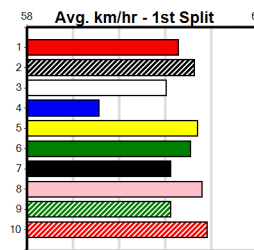

BGRA BATTlers CUP FINAL

Distance: 425m, Race Type: S/E Final, Total Prizemoney: $7,325
1st: $5,000, 2nd: $1,500, 3rd: $750, 4th: $75

ASTON OPHELIA (7) is one of the more reliable beginners in the race and she will be off and gone mid race. ASTON MONARCHY (8) is racing with confidence and she will get a nice cart across early on. WEARING LEVIS (1) is showing promise.

Watchdog Tips: **7** **8** **1** **6** **Bet:** **Box Trifecta 1,6,7,8 ($10 for 41.67%)**

WEARING LEVIS [5] Shows promise, has the good draw, big threat **$4.20**

BE Dog Mar-22 Sire: TOMMY SHELBY Dam: IN BLUE JEANS
Owner(s): AMSTEL (SYN), P Craig, L Jennings, N Tracy
Trainer: Peter Craig (Langwarrin)

Winning Distances: < 300m (0) 300 - 399m (0) 400 - 499m (3) 500 - 599m (0) 600 - 699m (0) > 700m (0)

Winning Weights: 33.5(2) 34.0(1)

Pos	Dist	Wgt	Track	Date	Time	BOB	Margin	1st/2nd (Time)	PIR	Checked	Comment	WR	Split 1	S/P	Grade
8th (5)	33.5	450	BAL	R9	17-Apr-24	26.24	25.13	7.00L ZIPPING KENDRICK (25.77)	M/768	.	.	.	6.80	$19.30	X67
1st (6)	33.5	435	SLE	R10	24-Apr-24	24.72	24.60	1.25L OUR YOGI (24.81)	M/221	.	.	.	5.35	$2.60	X67
3rd (7)	34.3	460	WGL	R2	28-May-24	26.39	25.54	3.00L PLAY THE MINUTES (26.20)	M/211	.	.	.	6.63	$5.50	X67
6th (6)	33.8	400	WGL	R9	13-Aug-24	23.48	22.43	9.50L URANA PANDA (22.82)	M/46	.	SW	.	8.52	$5.60	6G
5th (7)	33.4	400	WGL	R3	29-Aug-24	23.46	23.00	5.50L ASTON MAPLE (23.08)	M/35	.	.	.	8.41	$2.80	T3-6
2nd (4)	33.9	400	WGL	R9	06-Sep-24	23.16	22.54	2.25L HIGH FINANCE (23.02)	M/22	.	.	.	8.62	$3.60	6G
7th (2)	33.9	400	WGL	R11	13-Sep-24	23.50	22.67	12.00 SHARNI'S SECRET (22.67)	M/66	.	.	.	8.50	$12.00	RW
1st (4)	34.0	425	BEN	R3	02-Oct-24	24.04	23.88	4.75L INGA BUDDY (24.36)	Q/211	.	.	.	6.58	$5.80	SH

Last 3 wins NOT included above

Pos	Dist	Wgt	Track	Date	Time	BOB	Margin	1st/2nd (Time)	PIR	Checked	Comment	WR	Split 1	S/P	Grade
1st (8)	33.5	400	WGL	R3	13-Apr-24	22.82	22.82	3.5L GARY ON STILTS (23.05)	M/21	.	.	.	8.44	$1.60	RW

Prize Best Starts Trk/Dts APM: $5295.00, 23.95(1)-31/3/24, 13-3-3-1, 3-1-2-0, 2679