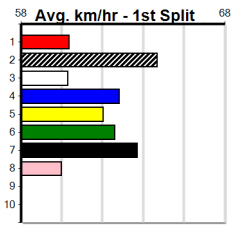

Sale

5
12:18PM
(VIC time)

GIPPSLANDS GOLD 98.3 (300+ RANK)

Distance: 435m, Race Type: Grade 5, Total Prizemoney: $1,530
1st: $1,000, 2nd: $320, 3rd: $160, 4th: $50

Watchdog Tips: 0 0 0 0 Bet: .