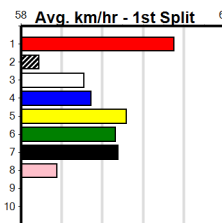

Sale

2
11:27AM

(VIC time)

MONACELLARS (300+ RANK)

Distance: 435m, Race Type: Maiden, Total Prizemoney: $1,530
1st: $1,000, 2nd: $320, 3rd: $160, 4th: $50

Watchdog Tips: 0 0 0 0 Bet: .