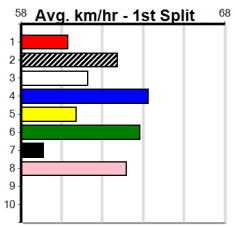

Sale

BSG AUSTRALIA (300+ RANK)

Distance: 435m, Race Type: Mixed 6/7, Total Prizemoney: $1,530
1st: $1,000, 2nd: $320, 3rd: $160, 4th: $50

9

1:37PM
(VIC time)

Watchdog Tips: **0 0 0 0** Bet: .