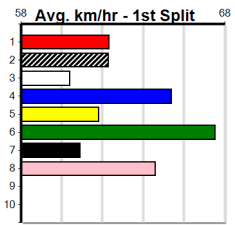

Sale

RANFORD'S FAMILY BUTCHER (300+ RAN

Distance: 510m, Race Type: Grade 5, Total Prizemoney: $1,740
1st: $1,150, 2nd: $360, 3rd: $180, 4th: $50

8

1:20PM

(VIC time)

Watchdog Tips:

0 0 0 0

Bet:

Form	Box	Weight	Dist	Track	Date	Time	BON	Margin	1st/2nd (Time)	PIR	Checked	Comment	W/R	Split 1	S/P	Grade

1 GO ASTRAY [5]																	Winning Boxes															
BK	D	Jan-22 DISINTERGRATE					IRONBARK LASS							1	2	3	4	5	6	7	8											
Trainer: Margaret Read (Woodside)																	1	2	3	4	5	6	7	8								
1st (7) 26.9 400 WGL R4 12-Sep-24 23.09 22.86 2.00LPENNY BLUE DEMON (23.22) Q/22 . . . . . 8.44 $2.50 T3-5																	Prize	$11,240.00							1	3	1					
7th (7) 27.4 435 SLE R12 22-Sep-24 25.37 24.32 11.00LJOE GEM (24.64) S/588 . . . . . 5.42 $9.70 5																	Best	29.92														
7th (6) 27.3 435 SLE R12 29-Sep-24 25.14 24.44 2.50LJENNY BALE (24.97) M/457 . . . . . 5.41 $15.60 5																	Starts	44-8-3-3														
4th (1) 26.5 400 WGL R12 03-Oct-24 23.46 22.58 6.50LENRAGED (23.03) M/45 . . . . . 8.61 $2.30 T3-5																	Trk/Dst	1-0-0-0														
Owner(s): M Read																	APM	$3116														

2 SHE'S VERSACE [5]																	Winning Boxes															
BE	B	May-22 ZIPPING GARTH					DREAMY EYES							1	2	3	4	5	6	7	8											
Trainer: Judy Brereton (Tanjil South)																	1	1							1	1						
6th (2) 27.2 435 SLE R7 25-Sep-24 25.36 24.88 4.00LLAKEVIEW JACK (25.08) S/766 . . . . . 5.47 $6.60 5																	Prize	$7,020.00														
4th (1) 27.4 460 GEL R6 01-Oct-24 26.60 26.08 3.00LAUSSIE BRONZE (26.40) S/564 . . . . . 6.87 $3.00 5																	Best	29.70														
8th (8) 27.5 460 GEL R7 08-Oct-24 27.00 26.12 11.00LJOLLY JOHNNY (26.27) M/757 . . . . . 6.91 $8.40 5																	Starts	45-4-6-3														
3rd (7) 27.6 500 BEN R6 16-Oct-24 28.69 28.28 0.75LCRUDE (28.64) S/422 . . . . . 6.83 $17.20 5																	Trk/Dst	1-0-0-0														
Owner(s): Eye Candy (SYN), C Wilk, K Gorman																	APM	$2431														

3 SPRINGVIEW NOAH [5]																	Winning Boxes															
BD	D	Nov-19 FERNANDO BALE					QUEST FOR GLORY							1	2	3	4	5	6	7	8											
Trainer: Ken Bailey (Bundalaguah)																	2	2	1	1	1	2	2	1								
4th (7) 31.5 500 TRA R6 12-Jul-24 28.39 27.78 4.25LDR. LETTIE (28.11) M/433 . . . . . 9.52 $10.00 5																	Prize	$65,775.00														
5th (8) 32.2 435 SLE R10 21-Jul-24 25.12 24.29 3.75LROCKET BALE (24.87) S/868 . . . . . 5.54 $12.90 5																	Best	29.31														
8th (3) 31.0 435 SLE R12 21-Aug-24 26.41 24.64 21.00LOUR YOGI (24.95) M/677 . . . . . 5.48 $14.60 5																	Starts	80-11-8-11														
7th (5) 30.7 435 SLE R6 18-Sep-24 25.28 24.68 4.50LVALENCIA TILLY (24.97) M/788 . . . . . V14 . . . . . 5.58 $14.20 T3-5																	Trk/Dst	3-0-0-0														
Owner(s): K Bailey																	APM	$2643														

4 SPIRIT WORLD [5]																	Winning Boxes															
BE	B	Aug-20 AUSSIE INFRARED					OKAWA IN BLACK							1	2	3	4	5	6	7	8											
Trainer: Christopher Tilley (Sale)																	2	2	1	1	1	1	1	1								
5th (2) 30.4 460 WGL R8 26-Sep-24 26.29 25.80 7.50LDISHY DI (25.80) S/777 . . . . . 6.74 $13.00 T3-5																	Prize	$29,840.00														
6th (2) 29.8 510 SLE R8 02-Oct-24 29.34 28.65 8.00LKISAUNI (28.79) S/777 . . . . . 9.56 $53.90 X45																	Best	28.91														
3rd (8) 29.7 460 WGL R6 10-Oct-24 26.55 25.83 11.00LVIPER (25.83) S/767 . . . . . 6.90 $4.00 T3-5																	Starts	70-7-12-12														
2nd (6) 30.1 510 SLE R8 18-Oct-24 29.14 29.06 0.50LINTERNAL AFFAIRS (29.12) S/665 . . . . . 9.49 $6.30 T3-5																	Trk/Dst	11-0-1-2														
Owner(s): OKAWAPARK (SYN), C Tilley, K Markham																	APM	$4010