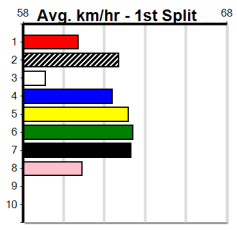

Sale
12
2:44PM
(VIC time)

SPORTSBET SAME RACE MULTI (300+ RA

Distance: 435m, Race Type: Grade 5, Total Prizemoney: $1,530
1st: $1,000, 2nd: $320, 3rd: $160, 4th: $50

Watchdog Tips: **0 0 0 0** Bet: **0**