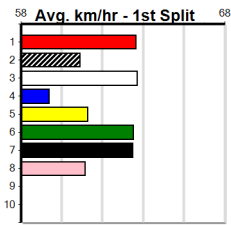

Sale

RSN GREY AREAS WEDNESDAY & FRIDA

Distance: 435m, Race Type: Mixed 6/7, Total Prizemoney: $1,530
1st: $1,000, 2nd: $320, 3rd: $160, 4th: $50

10

1:59PM

(VIC time)

Watchdog Tips:

0 0 0 0

Bet: