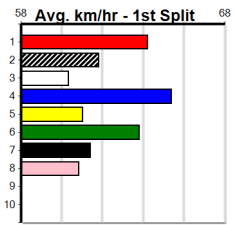

Sale

ROTTI SECURITY (300+ RANK)

Distance: 435m, Race Type: Maiden, Total Prizemoney: $1,530
1st: $1,000, 2nd: $320, 3rd: $160, 4th: $50

3

11:43AM

(VIC time)

Watchdog Tips:

0 0 0 0

Bet: