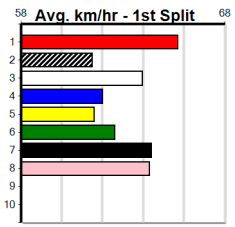

Sale

DREAMCHASERS TICKETS ON SALE NO

Distance: 435m, Race Type: Grade 5, Total Prizemoney: $1,530
1st: $1,000, 2nd: $320, 3rd: $160, 4th: $50

6
12:37PM
(VIC time)

Watchdog Tips: 0 0 0 0 **Bet:** .