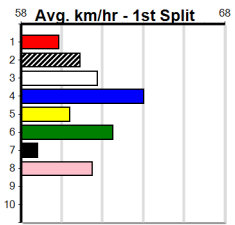

Sale

11
2:22PM
(VIC time)

IAN CARTER BUILDER (300+ RANK)

Distance: 435m, Race Type: Mixed 6/7, Total Prizemoney: $1,530
1st: $1,000, 2nd: $320, 3rd: $160, 4th: $50

Watchdog Tips: **0 0 0 0** Bet: .