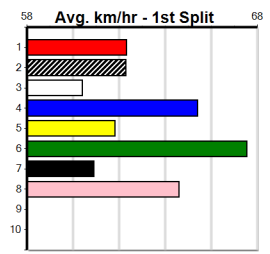

Sale
8
1:20PM
(VIC time)

RANFORD'S FAMILY BUTCHER (300+ RANK)

Distance: 510m, Race Type: Grade 5, Total Prizemoney: $1,740
1st: $1,150, 2nd: $360, 3rd: $180, 4th: $50

Watchdog Tips: ☐ ☐ ☐ ☐ ☐ Bet: ☐

1

GO ASTRAY [5]
BK Dog Jan-22 **Sire: DISINTERGRATE** **Dam: IRONBARK LASS**
Owner(s): M Read **Trainer: Margaret Read (Woodside)**
Winning Distances: < 300m (0) 300 - 399m (2) 400 - 499m (6) 500 - 599m (0) 600 - 699m (0) > 700m (0)
Winning Weights: 26.4(1) 26.9(1) 27.0(1) 27.4(1) 27.5(1) 28.0(1) 28.1(2)

Rank	Sex	Age	Wgt	Dist	Track	Date	Time	BOB	Margin	1st/2nd (Time)	PIR	Checked	Comment	WR	Split 1	S/P	Grade
7th	(7)		27.9	460	WGL	R8	04-Jul-24	26.87	26.13	11.00	NINETYMILE QUEEN (26.13)	M/488			6.86	$13.40	X45
3rd	(8)		27.7	435	SLE	R11	28-Jul-24	24.86	24.46	1.5L	JOHNSON STREET (24.76)	M/334			5.41	$5.60	5
6th	(4)		28.0	400	WGL	R4	02-Aug-24	23.16	22.57	7.50L	TENSION HEAD (22.67)	M/78			8.66	$25.20	5
7th	(1)		27.4	435	SLE	R12	04-Sep-24	25.53	24.62	10.00	BLACK PRESTIGE (24.85)	M/488		V7	5.37	$2.80	T3-5
1st	(7)		26.9	400	WGL	R4	12-Sep-24	23.09	22.86	2.00L	PENNY BLUE DEMON (23.22)	Q/22			8.44	$2.50	T3-5
7th	(7)		27.4	435	SLE	R12	22-Sep-24	25.37	24.32	11.00	JOE GEM (24.64)	S/588			5.42	$9.70	5
7th	(6)		27.3	435	SLE	R12	29-Sep-24	25.14	24.44	2.50L	JENNY BALE (24.97)	M/457			5.41	$15.60	5
4th	(1)		26.5	400	WGL	R12	03-Oct-24	23.46	22.58	6.50L	ENRAGED (23.03)	M/45			8.61	$2.30	T3-5

Last 3 wins NOT included above

1st	(2)		28.1	395	TRA	R10	01-Apr-24	22.27	22.27	8.00L	MEGA BANJO BOY (22.80)	M/111			3.75	$2.10	T3-5
1st	(2)		27.5	460	WGL	R7	25-Apr-24	26.05	26.05	1.75L	DAZZLER (26.16)	Q/111		SW	6.53	$3.10	5
1st	(7)		28.0	435	SLE	R11	02-Jun-24	24.55	24.37	1.5L	PROJECTOR (24.65)	M/111		SW	5.26	$20.70	5

Box History

Bx	1st	2nd	3rd	4th	5th	6th	7th	8th
1	1	1	1	1	1	1	1	1
2	2	1	1	1	1	1	1	1
3	3				1		1	1
4					1	3		2
5		2					1	2
6	1			1		1	1	1
7	3			1	2	3	1	
8	1		1	1				

Prize Best Starts Trk/Dts APM: $11240.00, 29.92(5)-30/6/24, 44-8-3-3, 1-0-0-0, 3116