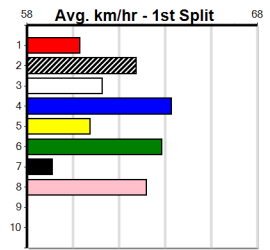

BSG AUSTRALIA (300+ RANK)

Distance: 435m, Race Type: Mixed 6/7, Total Prizemoney: $1,530
1st: $1,000, 2nd: $320, 3rd: $160, 4th: $50

Watchdog Tips:

Bet:

Form Box	Wgt	Dist	Track	Date	Time	BON	Margin	1st/2nd (Time)	PIR	Checked	Comment	WR	Split 1	S/P	Grade

1

ANNA [6]
BK Bitch **May-21** Sire: **ASTON KIMETTO** Dam: **BLUE SURFONIC**
Owner(s): J Gill Trainer: Jennifer Gill (Darriman)
Winning Distances: < 300m (0) 300 - 399m (0) 400 - 499m (2) 500 - 599m (0) 600 - 699m (0) > 700m (0)
Winning Weights: 26.1(1) 26.8(1)

2nd (1)	27.6	350	TRA	R3	13-May-24	20.16	19.97	1.25L SPEEDY PAM (20.08)	S/22				6.81	$1.50	7
5th (2)	26.3	435	SLE	R3	07-Aug-24	25.21	24.38	4.25L STOJANOVIC (24.92)	S/865				5.53	$8.00	7
8th (2)	26.2	435	SLE	R3	11-Aug-24	25.81	24.42	13.00 PAW USAMI (24.92)	S/787				5.46	$17.30	X67
6th (7)	26.2	435	SLE	R4	28-Aug-24	25.97	24.42	23.00 DAINTREE ASTER (24.42)	S/676				5.62	$9.30	X67
4th (6)	26.1	435	SLE	R3	25-Sep-24	25.29	24.88	4.50L COSMIC REWARD (24.99)	S/755				5.46	$30.90	7
7th (5)	25.9	435	SLE	R9	29-Sep-24	25.13	24.44	7.00L PRINCESS MONARCH	S/767				5.44	$76.20	X67
6th (6)	25.5	435	SLE	R4	09-Oct-24	25.18	24.13	8.50L ZIPPING MUFASA (24.59)	S/876				5.51	$7.10	7
1st (1)	26.1	435	SLE	R9	18-Oct-24	24.80	24.54	4.50L TILLY GIRL (25.11)	M/211		SW		5.32	$7.70	T3-7

Last 3 wins NOT included above

1st (6)	26.8	435	SLE	R1	28-Apr-24	24.80	24.19	1.75L RYDER'S MAGIC (24.91)	Q/111		SW		5.22	$19.50	M

Box History

Bx	1st	2nd	3rd	4th	5th	6th	7th	8th
1	1	1						
2			1		1			1
3				1		1		
4								
5								1
6	1			1		1		
7						1		
8			1		1			

Prize Best	$3685.00
Starts	24.80(6)-28/4/24
Trk/Dts	16-2-1-2
APM	11-2-0-0
	2037

2

SHE'S OUR ART [7]
BK Bitch **Nov-22** Sire: **SHIMA SHINE** Dam: **MISS MALFUNCTION**
Owner(s): J Arter Trainer: Russell Edwards (Devon Meadow)
Winning Distances: < 300m (0) 300 - 399m (0) 400 - 499m (1) 500 - 599m (0) 600 - 699m (0) > 700m (0)
Winning Weights: 27.6(1)

7th (3)	27.6	435	SLE	R2	28-Jul-24	25.64	24.46	7.50L GAZING COLLINDA (25.14)	M/656				5.41	$67.60	M
1st (4)	27.6	435	SLE	R1	04-Aug-24	25.09	24.36	1.5L SOMERTON JUNE (25.18)	M/111		SW		5.29	$4.60	M
2nd (7)	27.5	400	WGL	R10	08-Aug-24	23.54	22.66	5.50L SPICY ASSASSIN (23.18)	M/22				8.70	$5.90	T3-7
7th (4)	27.9	400	WGL	R3	15-Aug-24	23.39	22.75	8.50L REBECCA RIOT (22.80)	M/37				8.53	$14.90	T3-7
8th (3)	27.8	400	WGL	R10	22-Aug-24	24.37	22.55	20.00 KETCHIKAN KID (23.00)	M/88		VO		9.00	$22.80	7
5th (1)	27.6	435	SLE	R2	25-Aug-24	25.54	24.66	13.00 SHARNI'S SECRET (24.68)	M/256				5.30	$27.90	7
8th (6)	25.7	400	GEL	R9	01-Oct-24	23.72	22.76	14.00 COME AND SEE (22.76)	M/78				8.69	$14.60	7
8th (8)	25.0	400	GEL	R12	08-Oct-24	24.20	22.73	21.00 AMBANI (22.73)	M/78				8.89	$26.20	X67

Last 3 wins NOT included above

Box History

Bx	1st	2nd	3rd	4th	5th	6th	7th	8th
1					1			
2								
3							1	1
4	1						1	
5								1
6								1
7		1						
8								1

Prize Best	$2000.00
Starts	25.09(4)-4/8/24
Trk/Dts	8-1-1-0
APM	3-1-0-0
	1200