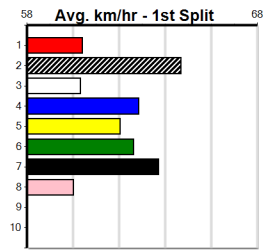

Sale
5
12:18PM
(VIC time)

GIPPSLANDS GOLD 98.3 (300+ RANK)

Distance: 435m, Race Type: Grade 5, Total Prizemoney: $1,530
1st: $1,000, 2nd: $320, 3rd: $160, 4th: $50

Watchdog Tips: ☐ ☐ ☐ ☐ ☐

Bet: ☐ ☐ ☐ ☐ ☐

1

ON REPEAT (NSW)[5]
BK Dog Jan-22 Sire: ZACK MONELLI Dam: JENNIFER ECCLES
Owner(s): CHANA RACING (SYN), T Cogger, M Cogger Trainer: Justin Bowman (Kilmany)
Winning Distances: < 300m (0) 300 - 399m (0) 400 - 499m (3) 500 - 599m (0) 600 - 699m (0) > 700m (0)
Winning Weights: 31.0(1) 31.2(1) 31.5(1)

8th	7th	6th	5th	4th	3rd	2nd	1st
(4) 30.5 435 SLE R3 28-Jul-24 25.73 24.46 13.00 LITTLE MEG (24.88) M/335 . . . 5.45 $47.20 X67	(4) 30.5 435 SLE R9 04-Aug-24 25.34 24.36 7.50L AKINA JAZZ (24.83) M/666 . . . 5.45 $26.70 RW	(8) 30.8 400 WGL R11 08-Aug-24 23.41 22.66 4.25L DUNSMORE FLYER (23.13) M/45 . . . 8.71 $14.80 T3-6	(7) 31.2 435 SLE R10 14-Aug-24 24.89 24.45 0.05L BE GRACEFUL (24.89) M/621 . . . 5.46 $19.60 6G	(8) 31.0 435 SLE R3 18-Aug-24 25.24 24.18 16.00 FLYING GENERAL (24.18) S/866 . . . 5.61 $33.80 RWH	(7) 31.3 435 SLE R6 28-Aug-24 25.23 24.42 3.00L DAINTREE PEDRO (25.02) M/634 . . . 5.43 $21.00 5	(3) 31.4 435 SLE R5 11-Sep-24 25.33 24.22 11.00 BEYOND BLESSED (24.62) M/688 . . . 5.38 $24.20 5	(1) 31.2 435 SLE R11 18-Oct-24 25.14 24.54 2.00L BALLYMOTE (25.01) M/534 . . . 5.41 $4.30 T3-5

Last 3 wins NOT included above

1st (4) 31.5 435 SLE R3 24-Apr-24 25.41 24.60 2.25L IGNITION STARTER (25.55) M/421 . . . 5.48 $2.50 M	1st (6) 31.0 435 SLE R4 24-Jul-24 25.24 24.44 1.5L ITALICS (25.34) M/622 . . . 5.48 $13.50 7

Box History

Bx	1st	2nd	3rd	4th	5th	6th	7th	8th
1								
2		1						
3								1
4	1						1	1
5								
6	1				1			
7	1		1	1	1	1		
8					1		1	

Prize Best Starts Trk/Dts APM $4215.63 24.89(7)-14/8/24 15-3-2-1 9-3-1-0 2541

2

LAKEVIEW DOZER [5]
BEBD Dog Nov-20 Sire: WHISKEY RIOT Dam: LAKEVIEW GRACE
Owner(s): Y Cassidy Trainer: Yvonne Cassidy (Valencia Creek)
Winning Distances: < 300m (0) 300 - 399m (5) 400 - 499m (7) 500 - 599m (0) 600 - 699m (0) > 700m (0)
Winning Weights: 31.7(1) 31.9(2) 32.1(2) 32.2(1) 32.3(1) 32.4(1) 33.2(1) 33.4(1) 34.1(1) 34.2(1)

5th	4th	3rd	2nd	1st
(4) 33.9 400 WGL R7 18-May-24 23.37 22.82 6.50L ZENI BALE (22.94) M/66 . . . 8.73 $9.40 5	(7) 34.1 435 SLE R6 22-May-24 24.70 24.63 1.75L DR. ANGELO (24.82) M/111 . . . 5.29 $6.40 X45	(8) 34.7 435 SLE R12 02-Jun-24 26.00 24.37 18.00 DASHER BALE (24.74) Q/388 . . . V14 5.43 $8.10 5	(7) 33.8 350 HVL R6 06-Sep-24 19.72 19.01 11.00 ANGRY FRANKY (19.01) M/2 . . . 6.52 $66.40 T3-5	(5) 34.2 435 SLE R6 11-Sep-24 25.19 24.22 10.00 KEISHA (24.52) Q/155 . . . 5.21 $34.60 5

Last 3 wins NOT included above

1st (1) 33.2 350 TRA R12 29-Jan-24 19.99 19.88 1.00L HUNTER'S CHOICE (20.05) M/44 . . . 6.69 $5.70 T3-5	1st (3) 33.4 350 TRA R7 19-Feb-24 19.80 19.80 1.25L DAN DAN (19.88) M/11 . . . 6.58 $2.00 T3-5	1st (1) 34.2 350 TRA R11 17-Apr-24 19.84 19.73 0.75L INFRA LADY (19.88) M/11 . . . 6.53 $3.20 T3-5

Box History

Bx	1st	2nd	3rd	4th	5th	6th	7th	8th
1	3	2	1	1			2	
2	2	1	1			2	1	
3	1	2	3		2		1	
4	1			3			1	1
5	1	1	1	1				
6	1	1	1	2	2	1		
7	3	1	1	3	1	2		
8		2	1	3	1	2		

Prize Best Starts Trk/Dts APM $30060.00 24.70(7)-22/5/24 59-12-4-8 7-1-0-1 1977