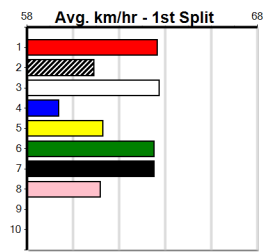

Sale
10
1:59PM
(VIC time)

RSN GREY AREAS WEDNESDAY & FRIDAY

Distance: 435m, Race Type: Mixed 6/7, Total Prizemoney: $1,530
1st: $1,000, 2nd: $320, 3rd: $160, 4th: $50

Watchdog Tips: ☐ ☐ ☐ ☐ ☐ Bet: ☐

Form Box Wgt Dist Track Date Time BON Margin 1st/2nd (Time) PIR Checked Comment W/R Split 1 S/P Grade

1

OUT OF TRICKS [7]

WF Bitch Oct-21 Sire: **OUT OF RANGE** Dam: **TAYLOR'S CHIP** Trainer: **William Majoror (Tanjil South)**

Owner(s): **S Porteus**

Winning Distances: < 300m (0) 300 - 399m (1) 400 - 499m (0) 500 - 599m (0) 600 - 699m (0) > 700m (0)

Winning Weights: **26.5(1)**

Rank	Box	Wgt	Dist	Track	Date	Time	BON	Margin	1st/2nd (Time)	PIR	Checked	Comment	W/R	Split 1	S/P	Grade
7th	(3)	27.1	300	HVL	R3	30-Aug-24	17.41	16.96	6.50L EVEN CHANCE (16.96)	M/7	.	.	.	4.15	$36.90	T3-7
4=	(5)	27.0	400	WGL	R3	03-Sep-24	23.39	22.38	9.00L SOLAR SPECTRUM (22.79)	Q/44	.	.	.	8.59	$38.40	7
6th	(2)	27.0	300	HVL	R2	08-Sep-24	17.20	16.31	3.75L ALL IN OLLIE (16.94)	M/5	.	.	.	4.02	$45.30	7
3rd	(1)	27.1	300	HVL	R10	19-Sep-24	17.13	16.83	1.00L HALF MAC (17.07)	M/1	.	.	.	3.98	$5.10	T3-7
2nd	(6)	27.1	400	WGL	R3	27-Sep-24	23.01	22.64	3.00L LUCKY (22.80)	M/12	.	.	.	8.44	$17.30	X67
7th	(1)	26.9	435	SLE	R2	02-Oct-24	25.35	24.44	8.00L SELECT RONAN (24.82)	Q/277	.	.	.	5.28	$13.30	7
5th	(6)	27.2	300	HVL	R3	06-Oct-24	17.26	16.60	6.00L GUNAI DAISY (16.87)	M/5	.	.	.	3.99	$48.30	X67H
7th	(1)	26.9	300	HVL	R4	15-Oct-24	17.50	16.68	5.50L CLASSIC WYNSTAN (17.12)	M/6	.	.	.	4.05	$19.50	7

Last 3 wins NOT included above

1st	(1)	26.5	395	TRA	R1	21-Jun-24	22.80	22.01	0.75L NEVER SOBER (22.85)	Q/233	.	.	.	3.80	$13.90	M

Box History

Bx	1st	2nd	3rd	4th	5th	6th	7th	8th
1	1	1	2					2
2						1	1	
3				1				1
4					1		1	
5		1		1		1	1	
6		1			2	2		
7			1		2		1	2
8			1		1			

Prize Best Starts Trk/Dts APM

$3722.50
25.35(1)-2/10/24
29-1-3-4
2-0-0-0
2041

2

DR. DUCKY [6]

F Bitch Mar-21 Sire: **ASTON KIMETTO** Dam: **TANSY** Trainer: **Emily McMahon (Darriman)**

Owner(s): **DOCTORS KENNELS (SYN), J McMahon, J Gill**

Winning Distances: < 300m (0) 300 - 399m (0) 400 - 499m (2) 500 - 599m (0) 600 - 699m (0) > 700m (0)

Winning Weights: **23.1(1) 24.0(1)**

Rank	Box	Wgt	Dist	Track	Date	Time	BON	Margin	1st/2nd (Time)	PIR	Checked	Comment	W/R	Split 1	S/P	Grade
6th	(3)	22.9	395	TRA	R4	15-Jul-24	24.60	22.67	21.00 ROLLING COAL (23.13)	M/766	.	V10	.	4.05	$50.10	T3-7
6th	(6)	22.8	435	SLE	R3	04-Aug-24	25.60	24.36	13.00 DR. LEONI (24.69)	Q/256	.	.	.	5.45	$46.70	7
4th	(3)	23.2	435	SLE	R4	14-Aug-24	25.46	24.45	10.00 COLLINDA LAW (24.78)	M/454	.	.	.	5.44	$28.80	7
7th	(1)	23.2	435	SLE	R3	01-Sep-24	25.80	24.45	13.00 KELLI (24.91)	Q/267	.	.	.	5.46	$20.30	7
7th	(4)	23.2	435	SLE	R4	18-Sep-24	25.68	24.68	12.00 BLACK TYCOON (24.91)	M/778	.	.	.	5.56	$49.30	T3-7
7th	(6)	22.7	435	SLE	R4	25-Sep-24	25.51	24.88	8.50L CARLIN (24.94)	M/666	.	.	.	5.47	$30.90	7
8th	(5)	22.3	435	SLE	R4	09-Oct-24	25.38	24.13	12.00 ZIPPING MUFASA (24.59)	Q/588	.	.	.	5.41	$81.40	7
1st	(8)	23.1	435	SLE	R4	18-Oct-24	25.02	24.54	2.75L HUNTER MCCRAE (25.21)	Q/111	.	.	.	5.29	$15.30	T3-7

Last 3 wins NOT included above

1st	(3)	24.0	435	SLE	R2	05-Apr-24	25.67	24.60	1.25L NOT NOW KAREN/ARCHER	M/211	.	.	.	5.41	$23.80	M

Box History

Bx	1st	2nd	3rd	4th	5th	6th	7th	8th
1							1	
2								
3	1			1		1	3	
4							1	1
5		1			2		1	1
6						3	1	
7				1				
8	1				1			1

Prize Best Starts Trk/Dts APM

$2445.00
24.98(5)-22/5/24
22-2-1-0
16-2-1-0
1373