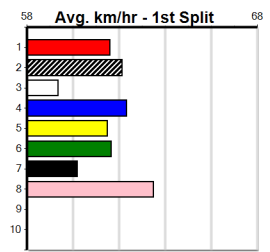

CABINET CONNECTIONS (300+ RANK)

Distance: 510m, Race Type: Mixed 6/7, Total Prizemoney: $1,740
1st: $1,150, 2nd: $360, 3rd: $180, 4th: $50

Watchdog Tips: ☐ ☐ ☐ ☐ ☐

Bet:

Form Box	Wgt	Dist	Track	Date	Time	BON	Margin	1st/2nd (Time)	PIR	Checked	Comment	WR	Split 1	S/P	Grade
BALLYMAC STORM [6]															
BK	Bitch		May-21		Sire: WINDY MILLAR			Dam: BALLYMAC FINOLA			Trainer: Desmond Mcphie (Kilmany)				
Owner(s): D Mcphie															
Winning Distances: < 300m (0) 300 - 399m (0) 400 - 499m (2) 500 - 599m (0) 600 - 699m (0) > 700m (0)															
Winning Weights: 26.5(1) 26.6(1)															
8th (8)	27.1	435	SLE	R1	03-Jul-24	25.76	24.41	14.00 PAW YONDER (24.83)	M/788				5.58	$43.60	M
7th (6)	26.6	400	WGL	R1	16-Aug-24	23.52	22.44	12.00 DON'T THINK DO (22.72)	Q/66				8.67	$60.50	M
4th (2)	26.3	435	SLE	R2	28-Aug-24	25.70	24.42	9.00L FRONT STAGE (25.09)	M/555		SW		5.57	$20.40	M
4th (6)	26.7	400	WGL	R1	05-Sep-24	23.67	23.16	7.50L PARUMBA JAZZMAN (23.16)	M/65				8.74	$8.20	M
1st (3)	26.6	400	WGL	R1	12-Sep-24	23.10	22.86	2.75L SLAY QUEEN MOLLY (23.29)	M/41				8.54	$19.10	T3-M
4th (7)	26.7	460	WGL	R10	26-Sep-24	26.54	25.80	4.00L HIGHLAND WARRIOR (26.26)	M/665				7.01	$26.40	T3-RW
1st (7)	26.5	460	WGL	R7	10-Oct-24	26.02	25.83	2.25L ARCHER TWO (26.16)	Q/111		SW		6.54	$2.80	T3-RW
Last 3 wins NOT included above															
Prize Best Starts Trk/Dts APM															

Form Box	Wgt	Dist	Track	Date	Time	BON	Margin	1st/2nd (Time)	PIR	Checked	Comment	WR	Split 1	S/P	Grade
EASY PIE [7]															
BK	Dog		May-22		Sire: BERNARDO			Dam: GLORIOUS			Trainer: Dean Millier (Pakenham)				
Owner(s): B Sands															
Winning Distances: < 300m (0) 300 - 399m (1) 400 - 499m (0) 500 - 599m (0) 600 - 699m (0) > 700m (0)															
Winning Weights: 32.5(1)															
4th (5)	33.1	510	SLE	R5	28-Aug-24	29.67	29.07	1.75L ROUGH GEM (29.56)	M/333				9.47	$10.40	7
6th (8)	32.8	510	SLE	R7	04-Sep-24	29.42	28.81	2.50L NORM'S LUCY (29.26)	S/666				9.45	$6.80	T3-RW
7th (4)	32.5	515	SAP	R5	09-Sep-24	30.61	29.69	9.00L PALDRON BALE (30.02)	M/6666				5.48	$36.70	X67
5th (2)	32.6	515	SAP	R6	16-Sep-24	30.83	29.52	16.00 PAW HARRY (29.75)	M/7655				5.35	$59.90	X67H
3rd (3)	32.9	510	SLE	R9	22-Sep-24	29.61	28.43	4.75L PAW DIMETRA (29.28)	S/443				9.52	$49.50	RW
6th (6)	32.8	460	WGL	R7	03-Oct-24	26.75	26.16	3.75L BOBBY BACCALA (26.50)	S/866				6.92	$38.90	T3-RW
7th (8)	32.7	460	WGL	R7	10-Oct-24	26.84	25.83	12.00 BALLYMAC STORM (26.02)	M/655				6.86	$12.60	T3-RW
4th (1)	32.7	350	HVL	R5	15-Oct-24	19.87	19.02	3.00L BANORA POINT (19.66)	M/5				6.81	$22.90	7
Last 3 wins NOT included above															
1st (5)	32.5	350	HVL	R3	03-May-24	19.94	19.59	2.75L IRON TYSON (20.12)	M/1				6.67	$3.90	T3-M
Prize Best Starts Trk/Dts APM