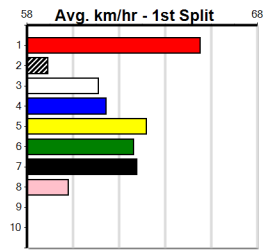

Sale
2
11:27AM
(VIC time)

MONACELLARS (300+ RANK)

Distance: 435m, Race Type: Maiden, Total Prizemoney: $1,530
1st: $1,000, 2nd: $320, 3rd: $160, 4th: $50

Watchdog Tips: ☐ ☐ ☐ ☐ ☐ Bet: ☐

Form Box Wgt Dist Track Date Time BON Margin 1st/2nd (Time) PIR Checked Comment W/R Split 1 S/P Grade

MIA MASTER [M]
BK Bitch Sep-22 Sire: ZACK MONELLI Dam: CIMARRON STRIP
Owner(s): G Masterson Trainer: Grant Masterson (Tyabb)
Winning Distances: < 300m (0) 300 - 399m (0) 400 - 499m (0) 500 - 599m (0) 600 - 699m (0) > 700m (0)
Winning Weights:

Pos	Wgt	Dist	Track	Date	Time	BON	Margin	1st/2nd (Time)	PIR	Checked	Comment	W/R	Split 1	S/P	Grade
6th (7)	26.1	350	TRA	R1	10-Jul-24	20.85	19.79	9.00L GOT FLAIR (20.23)	M/455	.	.	.	6.90	$8.50	M
8th (2)	26.5	300	HVL	R1	23-Jul-24	17.79	16.72	6.00L PROVOCATION (17.38)	M/4	.	SW	.	4.12	$7.30	T3-M
6th (8)	26.7	300	HVL	R1	30-Jul-24	17.82	16.89	4.50L LITTLE GLADYS (17.51)	S/7	.	.	.	4.38	$11.00	T3-M
4th (1)	26.6	350	HVL	R2	16-Aug-24	20.24	19.37	9.50L MAD APPLE (19.59)	M/3	.	.	.	6.74	$18.50	T3-M
2nd (8)	27.0	390	BAL	R1	09-Sep-24	22.90	22.01	1.00L ART CADEAUX (22.83)	M/11	.	.	.	8.52	$11.10	T3-M
2nd (4)	27.2	350	HVL	R1	19-Sep-24	19.95	19.49	3.5L AUDITION (19.72)	M/5	.	.	.	6.72	$13.20	T3-M
2nd (2)	27.8	400	WGL	R1	03-Oct-24	23.21	22.58	3.75L JUICY GOSSIP (22.95)	Q/11	.	.	.	8.44	$4.00	T3-M
5th (4)	27.9	350	HVL	R3	15-Oct-24	20.21	19.02	6.00L MATCHBOX FLAME (19.81)	M/4	.	.	.	6.88	$14.30	M

Last 3 wins NOT included above

Box History

Bx	1st	2nd	3rd	4th	5th	6th	7th	8th
1				1				
2	2					1		1
3			1					
4	1				1			
5								1
6								
7						1		
8	1					1		

Prize Best $1590.00
Starts FSH
Trk/Dts 12-0-4-1
APM 0-0-0-0
1094

BOMBER'S SHADOW [M]
BK Bitch Jan-22 Sire: KIOWA MON MANNY Dam: I'M ROBYN BANKS
Owner(s): BOMBERS LODGE (SYN), G Green, M Read Trainer: Geoffrey Green (Woodside)
Winning Distances: < 300m (0) 300 - 399m (0) 400 - 499m (0) 500 - 599m (0) 600 - 699m (0) > 700m (0)
Winning Weights:

Pos	Wgt	Dist	Track	Date	Time	BON	Margin	1st/2nd (Time)	PIR	Checked	Comment	W/R	Split 1	S/P	Grade
7th (4)	23.8	435	SLE	R2	11-Aug-24	26.60	24.42	24.00 PAUA OF TESSA (24.95)	M/777	.	.	.	5.63	$80.30	M
6th (4)	24.0	435	SLE	R2	18-Aug-24	26.17	24.18	20.00 KELLY JANE (24.81)	M/566	.	V0	.	5.56	$85.70	M
8th (7)	23.6	400	WGL	R2	29-Aug-24	24.49	23.00	14.00 BIT OF ROMANCE (23.53)	M/57	.	.	.	8.75	$204.10	T3-M
7th (6)	23.5	435	SLE	R1	04-Sep-24	26.05	24.62	16.00 OPETAIA (24.98)	M/877	.	.	.	5.54	$66.50	T3-M
8th (3)	23.4	435	SLE	R2	18-Sep-24	26.47	24.68	20.00 SONGKRAN (25.13)	M/688	.	V7	.	5.58	$46.70	T3-M
6th (5)	23.5	435	SLE	R2	29-Sep-24	26.41	24.44	21.00 LOTS OF BUGS (24.99)	M/876	.	.	.	5.56	$65.80	MH
6th (4)	23.2	435	SLE	R3	16-Oct-24	26.05	24.34	19.00 HOLLY ROSE (24.74)	M/766	.	.	.	5.56	$45.10	M
7th (7)	23.2	435	SLE	R1	18-Oct-24	25.83	24.54	19.00 WESTERN EMPIRE (24.54)	M/577	.	.	.	5.46	$110.30	T3-M

Last 3 wins NOT included above

Box History

Bx	1st	2nd	3rd	4th	5th	6th	7th	8th
1								
2								
3								2
4						2	1	1
5						1		1
6								1
7						1	2	1
8								1

Prize Best $0.00
Starts FSH
Trk/Dts 25.83(7)-18/10/24
APM 16-0-0-0
8-0-0-0
0