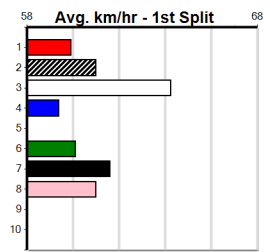

Sale
4
12:02PM
(VIC time)

dreamchasersfestival.com.au (300+ RANK)

Distance: 510m, Race Type: Maiden, Total Prizemoney: $1,740
1st: $1,150, 2nd: $360, 3rd: $180, 4th: $50

Watchdog Tips: ☐ ☐ ☐ ☐ ☐ **Bet:** ☐

1

Form Box	Wgt	Dist	Track	Date	Time	BON	Margin	1st/2nd (Time)	PIR	Checked	Comment	WR	Split 1	S/P	Grade
SWIPER [M]															
BD		Bitch		Mar-22		Sire: WOW		Dam: DUNDEE ALLY		Trainer: Danny Macdonald (Maffra)					
Owner(s): D Macdonald															
Winning Distances: < 300m (0) 300 - 399m (0) 400 - 499m (0) 500 - 599m (0) 600 - 699m (0) > 700m (0)															
Winning Weights:															
3rd (6)	30.5	435	SLE	R1	28-Aug-24	25.75	24.42	14.00	COLLINDA EXPRESS (24.83)	M/223			5.44	$4.40	M
5th (1)	31.0	435	SLE	R1	01-Sep-24	26.29	24.45	15.00	HAMMER (25.26)	Q/345			5.47	$24.90	M
8th (1)	30.9	435	SLE	R1	04-Sep-24	26.11	24.62	17.00	OPETAIA (24.98)	M/388		VO	5.38	$13.80	T3-M
8th (2)	31.3	435	SLE	R1	11-Sep-24	26.16	24.22	21.00	SOMERTON JUNE (24.72)	Q/388			5.43	$44.50	M
7th (4)	31.6	435	SLE	R2	18-Sep-24	25.91	24.68	12.00	SONGKRAN (25.13)	Q/467			5.47	$59.20	T3-M
5th (3)	31.8	435	SLE	R1	25-Sep-24	26.25	24.88	14.00	FOREIGN CURRENCY (25.32)	M/666			5.72	$77.80	M
7th (6)	31.9	510	SLE	R1	09-Oct-24	30.38	28.98	11.00	PRETTY TREASURE (29.67)	M/566			9.86	$106.70	M
5th (3)	31.8	510	SLE	R3	18-Oct-24	30.49	29.06	8.50L	GALLOPING DEMI (29.91)	M/555			9.59	$40.30	T3-M
Last 3 wins NOT included above															
Prize Best $2530.00															
Starts 29.52(4)-19/6/24															
Trk/Dts 30-0-4-3															
APM 5-0-1-0															
1083															

2

Form Box	Wgt	Dist	Track	Date	Time	BON	Margin	1st/2nd (Time)	PIR	Checked	Comment	WR	Split 1	S/P	Grade
MR. ZULU [M]															
BD		Dog		May-22		Sire: MY REDEEMER		Dam: PLEACH		Trainer: Billy Stockdale (Fulham)					
Owner(s): B Stockdale															
Winning Distances: < 300m (0) 300 - 399m (0) 400 - 499m (0) 500 - 599m (0) 600 - 699m (0) > 700m (0)															
Winning Weights:															
5th (4)	31.7	515	SAP	R2	03-Jun-24	30.85	29.83	14.00	DEVIOUS (29.88)	M/3777			5.24	$12.30	MH
4=	32.2	515	SAP	R1	17-Jun-24	30.44	29.74	10.00	CANYA KIPPER (29.75)	M/6445			5.37	$5.90	M
2nd (8)	32.6	435	SLE	R2	28-Jul-24	25.23	24.46	1.25L	GAZING COLLINDA (25.14)	S/864			5.62	$2.90	M
3rd (8)	32.9	510	SLE	R2	04-Aug-24	29.58	28.78	5.50L	NORM'S LUCY (29.23)	S/654		SW	9.62	$1.90	M
2nd (6)	32.6	460	WGL	R2	15-Aug-24	26.28	25.97	3.75L	LUNA MIKADO (26.02)	M/433			6.85	$2.30	T3-M
5th (8)	32.9	595	SAP	R4	02-Sep-24	35.66	34.61	9.00L	PALDRON BALE (35.06)	S/6655			9.85	$5.40	RW
Last 3 wins NOT included above															
Prize Best $1222.50															
Starts 29.58(8)-4/8/24															
Trk/Dts 6-0-2-1															
APM 1-0-0-1															
726