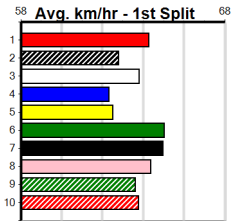

FAMILY HALLOWEEN NIGHT 31ST OCTOB

Distance: 450m, Race Type: Grade 6, Total Prizemoney: $2,925
1st: $1,950, 2nd: $600, 3rd: $300, 4th: $75

STAPLETON (1) was brilliant when placed at Geelong three runs back and he look very well graded in this event. SAM'S UNIVERSE (8) is well drawn out wide and he should be in the firing line throughout. SULTAN OF SWOON (6) has the talent

Watchdog Tips: 1 8 6 7 Bet: Box Quinella 1,6,8 ($10 for 333.33%)

Main table containing race details for 10 races, including horse names, trainers, owners, and performance statistics.