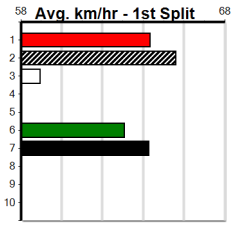

SPORTSBET EVERY DOG HAS ITS DAY

Distance: 390m, Race Type: Maiden, Total Prizemoney: $2,535
1st: $1,680, 2nd: $520, 3rd: $260, 4th: $75

2

5:34PM

(VIC time)

SUPER CETANE (1) was far from disgraced when placed on debut and she will be much better for the run. RADIATION BAND (7) has been placed in four of five here and she will be on the pace from the outset. HOOKED ON YUKI (2) has claims

Watchdog Tips:

1

7

2

4

Bet:

Win 1

Form Box Weight Dist Track Date Time BON Margin 1st/2nd (Time) PIR Checked Comment W/R Split 1 S/P Grade

1 SUPER CETANE [M] *Far from disgraced on debut, gun draw, yes* **$3.40**

RBD B Feb-23 RAZOR'S EDGE SUPER C AZELLE

Trainer: Margery Quick (Haddon)

2nd (2) 27.1 390 WBL R1 17-Oct-24 22.75 21.72 5.50LMAYBE RAIN (22.38) M/33 . . . . 8.94 $3.50 M

Owner(s): G Collins

Winning Boxes

1	2	3	4	5	6	7	8
Prize							
Best							
Starts							
Trk/Dst							
APM							

2 HOOKED ON YUKI [M] *Showed good early burn on debut, can threaten* **$4.20**

W B Mar-23 HOOKED ON SCOTCH CHUN LI

Trainer: Jason Sharp (Lara)

2nd (5) 26.1 400 GEL R1 18-Oct-24 23.09 22.40 3.25LSUMO SMASH (22.87) M/22 . . . . 8.61 $10.50 M

Owner(s): Vi Alskar Hundar (SYN), A Lie, J Sharp

Winning Boxes

1	2	3	4	5	6	7	8
Prize							
Best							
Starts							
Trk/Dst							
APM							

3 WHIPSTICK JORDAN [M] *Well beaten on debut, needs more time, tested* **$21.00**

BK D Jan-23 AUSSIE INFRARED FAUN FLAME

Trainer: Cameron Taylor (Neilborough)

7th (6) 32.2 390 SHP R2 14-Oct-24 23.35 21.74 13.00LASTON MERRICK (22.45) M/77 . . . . 9.16 $12.60 M

Owner(s): Whipstick Kennels (SYN), C Jackson, C Taylor

Winning Boxes

1	2	3	4	5	6	7	8
Prize							
Best							
Starts							
Trk/Dst							
APM							

4 PICHOLA RALPHY (NSW)[M] *Well bred, in capable hands, watch betting* **$5.00**

BK D Feb-23 FERAL FRANKY UNLEASH THE FUN

Trainer: Andrea Chapple (Exford)

Owner(s): L Carbone

Winning Boxes

1	2	3	4	5	6	7	8
Prize							
Best							
Starts							
Trk/Dst							
APM							

5 *** VACANT BOX ***

Trainer:

Owner(s):

Winning Boxes

1	2	3	4	5	6	7	8
Prize							
Best							
Starts							
Trk/Dst							
APM							

6 SPEEDY KHE SANH [M] *Failed on debut, needs more time, tested* **$21.00**

BK B Jan-23 ASTON DEE BEE UPTOWN TRIxie

Trainer: Ian Hopper (Werribee)

6th (7) 26.6 400 GEL R9 07-Oct-24 23.42 22.73 10.00LETERNIA (22.73) M/77 . . . W 8.81 $24.40 M

Owner(s): J Hopper

Winning Boxes

1	2	3	4	5	6	7	8
Prize							
Best							
Starts							
Trk/Dst							
APM							

7 RADIATION BAND [M] *Impressive to date, good early speed, danger* **$6.00**

BK B Dec-22 AUSSIE INFRARED IT'S A FRENZY

Trainer: Lisa Delbridge (Balliang)

3rd (4) 27.5 390 BAL R1 11-Sep-24 22.76 22.05 3.00LRHUBARB (22.56) Q/24 . . . . 8.57 $7.60 M

2nd (8) 27.8 390 BAL R1 18-Sep-24 22.66 21.78 3.00LPEGASUS BALE (22.46) M/32 . . . . 8.66 $5.90 M

3rd (7) 27.9 390 WBL R2 26-Sep-24 23.01 22.14 7.50LSAINT XAVIER (22.49) M/22 . V5 . 8.73 $3.50 M

ST (-) 27.8 400 GEL 21-Oct-24 23.87 20.00LTrial Cleared M/45 . 5of5 . 8.67 $. ST

Owner(s): G Black

Winning Boxes

1	2	3	4	5	6	7	8
Prize							
Best							
Starts							
Trk/Dst							
APM							

8 STRETCHER JONES (SA)[M] *Dam has produced some capable types* **$6.00**

DKBD B Sep-22 FERNANDO BALE FANTASTIC SHELL

Trainer: Michael Crowe (Myrningong)

Owner(s): M Crowe

Winning Boxes

1	2	3	4	5	6	7	8
Prize							
Best							
Starts							
Trk/Dst							
APM							

9 *** NO RESERVE ***

Trainer:

Owner(s):

Winning Boxes

1	2	3	4	5	6	7	8
Prize							
Best							
Starts							
Trk/Dst							
APM							

10 *** NO RESERVE ***

Trainer:

Owner(s):

Winning Boxes

1	2	3	4	5	6	7	8
Prize							
Best							
Starts							
Trk/Dst							
APM