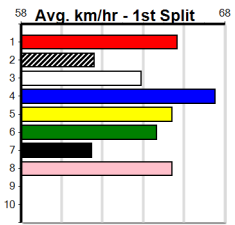

TWO MORE RACES TO GO

Distance: 390m, Race Type: Grade 7, Total Prizemoney: $2,925
1st: $1,950, 2nd: $600, 3rd: $300, 4th: $75

UP HILL SHILOH (6) caught the eye when placed here recently and she should find this a tad easier.
ALIIR (4) broke the clock at Warrnambool last time and she will be in the firing line throughout.
TOUCH OF SIN (3) has claims

Watchdog Tips:

6

4

3

5

Bet:

Win 6

Main table containing race details for 10 races, including race numbers, names, trainers, odds, and winning boxes.