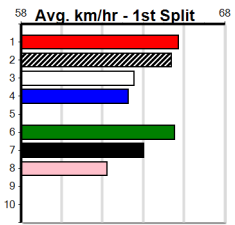

Ballarat

8

7:31PM

(VIC time)

SWEET NETTY'S CATERING

Distance: 545m, Race Type: Grade 5, Total Prizemoney: $3,340
1st: $2,230, 2nd: $690, 3rd: $345, 4th: $75

CONFISCATE (3) can be a tad hard to follow but he has a big engine and he should be suited to this distance range. ASTON GAGA (6) was a slashing 25.23 Shepparton winner and she will appreciate the empty draw. MORE VOLTAGE (8) is well drawn out wide

Watchdog Tips:

3

6

8

1

Bet:

Win 3