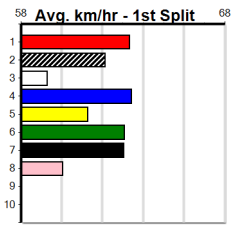

SPORTSBET SET A DEPOSIT LIMIT

Distance: 450m, Race Type: Grade 7, Total Prizemoney: \$2,925
1st: \$1,950, 2nd: \$600, 3rd: \$300, 4th: \$75

11

8:34PM

(VIC time)

ASTON PAYCHECK (7) has continued to get better with every run and he should light them up through the bend. REIKO WALTER (6) has a good record here to date and he just needs a little room soon after box rise. ROCKING ROXY (4) has solid claims