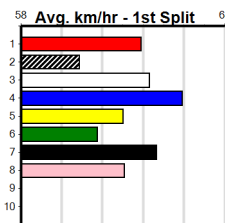

BALLARAT RACE 13

13 (E1)

Distance: 390m, Race Type: Grade 7, Total Prizemoney: \$2,925

1st: \$1,950, 2nd: \$600, 3rd: \$300, 4th: \$75

9:20PM

(VIC time)

NAUGHTY NUNG (6) was never headed in her handy 22.53 win here and she will continue to get stronger with more racing. ASTON DOLLAR (4) has been luckless since moving to Victoria and he can make amends. BOMB KIRK (1) has the good draw.