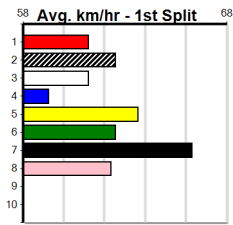

BALLARAT GREYHOUNDS BINGO EVERY

Distance: 450m, Race Type: Grade 7, Total Prizemoney: \$2,925
1st: \$1,950, 2nd: \$600, 3rd: \$300, 4th: \$75

5

6:27PM

(VIC time)

SIZZLE JACK (7) is armed with an electric turn of foot and he should be off and gone through the bend. TARA'S LILY (2) has been luckless in her past two and she can make amends this time around. COOPER'S LEGACY (1) is showing some promise.