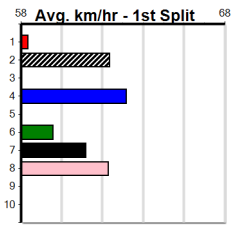

TOWN & COUNTRY LINE MARKING

10

8:15PM

(VIC time)

Distance: 450m, Race Type: Maiden, Total Prizemoney: \$2,535
1st: \$1,680, 2nd: \$520, 3rd: \$260, 4th: \$75

DAD'S PLUM SAUCE (1) powered to the line when placed last time and she can go one better this time around. QUEST FOR ANGEL (2) led for a long way last time and she will continue to improve. CHATTANOOGA (8) will get plenty of room early on