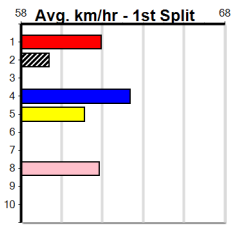

DREAMCHASERS - TICKETS ON SALE NO

Distance: 450m, Race Type: Maiden, Total Prizemoney: \$2,535
 1st: \$1,680, 2nd: \$520, 3rd: \$260, 4th: \$75

9

7:53PM

(VIC time)

VERY SNEAKY (7) hails from a very strong kennel and he meets a steady line-up on debut. PAW ZENTRA (5) trialled well around Geelong recently and he is expected to fire fresh. BELFAST SPOT (8) is improving with each run.