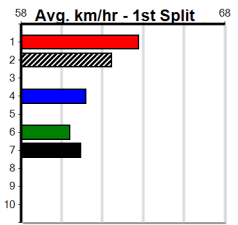

3

5:52PM

(VIC time)

MINH JACK (7) showed some improvement when placed last time and he should be in the firing line throughout. MOBILE LAD (6) had plenty of support last time and he is expected to show some improvement. SUFFOLK PARK (2) has solid claims