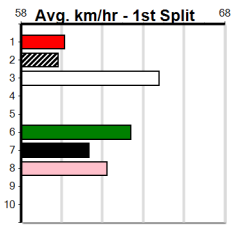

A1 SIGNAGE

Distance: 390m, Race Type: Maiden, Total Prizemoney: \$2,535
1st: \$1,680, 2nd: \$520, 3rd: \$260, 4th: \$75

4

6:10PM

(VIC time)

MIDDLE EARTH (6) was brilliant when placed last time and he will find this a little easier. JILL'S JULIETTE (3) was impressive on debut and she just needs a little room in the first 50m or so. DECODED (7) has been consistent to date.