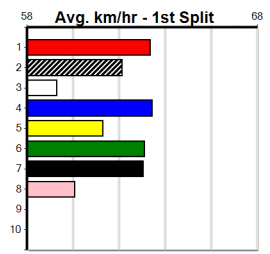

SPORTSBET SET A DEPOSIT LIMIT

Distance: 450m, Race Type: Grade 7, Total Prizemoney: $2,925
1st: $1,950, 2nd: $600, 3rd: $300, 4th: $75

ASTON PAYCHECK (7) has continued to get better with every run and he should light them up through the bend. REIKO WALTER (6) has a good record here to date and he just needs a little room soon after box rise. ROCKING ROXY (4) has solid claims

Watchdog Tips: 7 6 4 5 **Bet:** Win 7

1

Form Box	Wgt	Dist	Track	Date	Time	BON	Margin	1st/2nd (Time)	PIR	Checked	Comment	WR	Split 1	S/P	Grade
SIR BILLY BOY [7]															
Well drawn but has a flat patch mid race, place $4.60															
RBD Dog Apr-22 Sire: SH AVATAR Dam: SETTLED Trainer: Sheldon Hamilton (Smythes Cree)															
Owner(s): S Hamilton															
Winning Distances: < 300m (0) 300 - 399m (0) 400 - 499m (0) 500 - 599m (1) 600 - 699m (0) > 700m (0)															
Winning Weights: 35.0(1)															
1st	(1)	35.0	525	MEP	R1	12-Jun-24	30.89	29.89	2.25L	M/2111	SW		5.22	$5.60	M
7th	(4)	34.8	525	MEP	R10	26-Jun-24	31.76	30.08	19.00	M/5777	V14		5.31	$28.80	X67
8th	(3)	33.7	500	BEN	R4	02-Aug-24	29.28	28.50	7.50L	Q/347			6.73	$18.00	7
6th	(4)	33.7	450	BAL	R5	25-Aug-24	26.56	25.50	12.00	M/566			6.94	$6.10	T3-7
3rd	(1)	33.8	450	BAL	R7	02-Sep-24	25.86	25.67	2.75L	M/223			6.75	$5.00	X67
5th	(1)	34.1	450	BAL	R9	09-Sep-24	25.99	25.55	6.50L	M/334			6.73	$4.10	T3-RW
5th	(4)	33.5	525	MEA	R1	28-Sep-24	31.02	29.60	7.50L	M/6555			5.29	$26.80	X67
8th	(3)	33.2	545	BAL	R7	07-Oct-24	32.66	31.68	14.00	M/3256			6.84	$18.60	T3-RW
Last 3 wins NOT included above															
Prize Best Starts Trk/Dts APM															

2

Form Box	Wgt	Dist	Track	Date	Time	BON	Margin	1st/2nd (Time)	PIR	Checked	Comment	WR	Split 1	S/P	Grade
MORAINÉ SADIE [7]															
Steady maiden winner, needs it easier, tested $21.00															
BK Bitch Jan-23 Sire: KOBLENZ Dam: MORAINÉ COCO Trainer: Glenn Judd (Noorat)															
Owner(s): MORAINÉ (SYN), G Judd, S Judd															
Winning Distances: < 300m (0) 300 - 399m (0) 400 - 499m (1) 500 - 599m (0) 600 - 699m (0) > 700m (0)															
Winning Weights: 27.0(1)															
7th	(8)	27.0	300	HVL	R1	11-Aug-24	17.60	16.65	9.00L	M/7			4.24	$40.20	M
5th	(1)	26.8	390	SHP	R2	02-Sep-24	23.22	21.92	8.50L	M/23			8.74	$12.90	M
6th	(2)	27.1	425	BEN	R1	11-Sep-24	25.19	24.14	5.50L	S/676			6.92	$9.30	T3-M
3rd	(8)	26.8	390	SHP	R1	14-Sep-24	22.86	22.12	0.50L	S/54			8.62	$4.70	M
4th	(1)	27.0	425	BEN	R1	20-Sep-24	24.81	24.04	5.00L	M/123			6.75	$45.30	M
1st	(5)	27.0	425	BEN	R1	25-Sep-24	25.14	24.05	0.75L	M/443	SW		6.90	$6.10	M
8th	(8)	26.9	450	SHP	R4	12-Oct-24	26.65	25.15	18.00	M/388			6.95	$17.60	X67
Last 3 wins NOT included above															
Prize Best Starts Trk/Dts APM