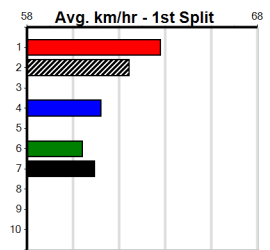

Distance: 390m, Race Type: Maiden, Total Prizemoney: $2,535
1st: $1,680, 2nd: $520, 3rd: $260, 4th: $75

MINH JACK (7) showed some improvement when placed last time and he should be in the firing line throughout. MOBILE LAD (6) had plenty of support last time and he is expected to show some improvement. SUFFOLK PARK (2) has solid claims

Watchdog Tips: **7** **6** **2** **1** **Bet:** Win 7

1

THERMAL FLICKER [M] **Better for the run on debut, must keep safe** **$6.00**
LTBD Dog Jan-23 Sire: AUSSIE INFRARED Dam: FAUN FLAME
Owner(s): Big Three (SYN), M Dennis, B Wright, M Bolger
Winning Distances: < 300m (0) 300 - 399m (0) 400 - 499m (0) 500 - 599m (0) 600 - 699m (0) > 700m (0)
Winning Weights:
4th (1) 33.4 390 SHP R2 14-Oct-24 22.73 21.74 4.25L ASTON MERRICK (22.45) Q/23 8.75 $9.40 M
Last 3 wins NOT included above

Box History

Bx	1st	2nd	3rd	4th	5th	6th	7th	8th
1				1				
2								
3								
4								
5								
6								
7								
8								

Prize Best $75.00 FSH
Starts 1-0-0-0
Trk/Dts 0-0-0-0
APM 75

2

SUFFOLK PARK (NSW)[M] **Shown improvement of late, threat if steps** **$4.80**
BK Dog Apr-22 Sire: MY BRO FABIO Dam: SALDANA
Owner(s): D Knight
Winning Distances: < 300m (0) 300 - 399m (0) 400 - 499m (0) 500 - 599m (0) 600 - 699m (0) > 700m (0)
Winning Weights:
6th (2) 30.6 390 BAL R1 28-Aug-24 23.29 22.24 12.00 SOLAR SPECTRUM (22.47) S/55 9.12 $83.30 M
6th (3) 31.0 390 BAL R1 18-Sep-24 23.09 21.78 9.00L PEGASUS BALE (22.46) M/65 8.76 $59.20 M
3rd (3) 31.2 410 HOR R2 21-Sep-24 23.96 23.33 9.00L BAG OF SNAGS (23.33) S/64 10.86 $42.20 M
2nd (7) 31.1 425 BEN R2 26-Sep-24 25.09 24.09 4.00L LISBURN (24.82) M/433 6.77 $20.30 T3-M
2nd (5) 31.5 450 BAL R1 02-Oct-24 25.86 25.12 2.50L PAW WHISPER (25.71) S/633 7.02 $45.70 M
2nd (4) 32.0 500 BEN R1 09-Oct-24 28.59 28.32 1.00L KENNETH BALE (28.53) M/111 6.74 $12.40 T3-M
6th (3) 32.3 525 MEP R1 16-Oct-24 31.52 29.96 17.00 HIGHLY CONNECTED (30.36) S/8756 4.97 $12.60 M
6th (1) 32.2 390 BAL R2 21-Oct-24 23.00 22.03 7.00L NAUGHTY NUNG (22.53) S/77 8.97 $3.50 T3-M
Last 3 wins NOT included above

Box History

Bx	1st	2nd	3rd	4th	5th	6th	7th	8th
1						1		
2					1			
3			1			2		
4	1							
5	1							
6								
7		1						
8								

Prize Best $1460.00
Starts 23.00(1)-21/10/24
Trk/Dts 9-0-3-1
APM 1408

3

HIM TARZAN [M] **Well bred, would have trialled here, watch betting** **$8.00**
WF Dog Nov-22 Sire: HOOKED ON SCOTCH Dam: MISSY HA HA
Owner(s): Bulbay (SYN), P Bull, A Bayliss
Winning Distances: < 300m (0) 300 - 399m (0) 400 - 499m (0) 500 - 599m (0) 600 - 699m (0) > 700m (0)
Winning Weights:
Last 3 wins NOT included above

Box History

Bx	1st	2nd	3rd	4th	5th	6th	7th	8th
1								
2								
3								
4								
5								
6								
7								
8								

Prize Best $0 FSH
Starts 0-0-0-0
Trk/Dts 0-0-0-0
APM 0