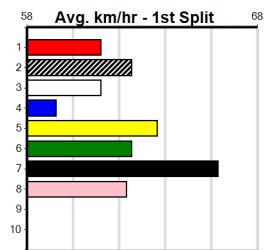

BALLARAT GREYHOUNDS BINGO EVERY

Distance: 450m, Race Type: Grade 7, Total Prizemoney: $2,925
1st: $1,950, 2nd: $600, 3rd: $300, 4th: $75

SIZZLE JACK (7) is armed with an electric turn of foot and he should be off and gone through the bend. TARA'S LILY (2) has been luckless in her past two and she can make amends this time around. COOPER'S LEGACY (1) is showing some promise.

Watchdog Tips: **7** **2** **1** **3** **Bet:** Box Quinella 1,2,7 ($10 for 333.33%)

Form	Box	Wgt	Dist	Track	Date	Time	BON	Margin	1st/2nd (Time)	PIR	Checked	Comment	WR	Split 1	S/P	Grade
1																
COOPER'S LEGACY (SA)[7] Good muster, gets the gun run, can threaten $8.00																
BK	Dog	Feb-23		Sire: BARCIA BALE		Dam: LILY PAD		Trainer: Lisa Delbridge (Balliang)								
Owner(s): A Lapinskas																
Winning Distances: < 300m (0) 300 - 399m (0) 400 - 499m (1) 500 - 599m (0) 600 - 699m (0) > 700m (0)																
Winning Weights: 32.8(1)																
3rd	(6)	32.8	525	MEP	R2	11-Sep-24	30.86	30.15	5.00L	KIWI MAKAVELI (30.51)	S/7443			5.48	$7.00	MH
6th	(8)	32.9	525	MEP	R2	18-Sep-24	31.56	29.87	18.00	SWEET AS SARAH (30.33)	S/7666			5.32	$4.30	M
4th	(7)	33.0	525	MEP	R1	25-Sep-24	31.10	29.64	9.00L	ASTON SHEKEL (30.50)	S/7544			5.37	$7.20	M
7th	(7)	32.5	515	SAP	R1	30-Sep-24	30.65	29.15	16.00	PAW PHELPS (29.53)	S/8888			5.32	$43.60	M
1st	(4)	32.8	460	GEL	R2	04-Oct-24	26.04	25.69	6.00L	FLEETWOOD ODIN (26.43)	S/321		SW	6.89	$5.80	MH
4th	(6)	32.9	460	GEL	R4	11-Oct-24	26.58	25.86	9.00L	PAW GORDY (25.95)	S/744			6.81	$7.40	MF
2nd	(8)	32.7	450	BAL	R9	16-Oct-24	25.66	25.02	2.50L	PAW GORDY (25.50)	S/633			6.83	$6.20	7
Last 3 wins NOT included above																
Prize Best Starts Trk/Dts APM																
2																
TARA'S LILY (SA)[7] Top 25.89 Geelong winner, danger with luck $4.20																
BK	Bitch	Feb-23		Sire: BARCIA BALE		Dam: LILY PAD		Trainer: Mark Delbridge (Balliang)								
Owner(s): A Lapinskas																
Winning Distances: < 300m (0) 300 - 399m (0) 400 - 499m (1) 500 - 599m (0) 600 - 699m (0) > 700m (0)																
Winning Weights: 25.1(1)																
4th	(4)	25.0	525	MEP	R1	11-Sep-24	31.08	30.15	2.25L	PAW ULTRA (30.92)	S/7655			5.44	$18.00	MH
3rd	(8)	25.0	515	SAP	R1	16-Sep-24	30.19	29.52	1.00L	PAW UCOLTA (30.12)	M/6654			5.33	$14.20	M
2nd	(6)	25.3	525	MEP	R2	25-Sep-24	30.64	29.64	0.50L	ASTON KOPECK (30.60)	M/2344			5.24	$7.30	M
2nd	(8)	25.2	515	SAP	R1	30-Sep-24	29.67	29.15	2.25L	PAW PHELPS (29.53)	M/4522			5.20	$6.80	M
1st	(6)	25.1	460	GEL	R1	04-Oct-24	25.89	25.69	6.00L	SNITCH ADAMS (26.28)	M/311			6.66	$4.50	MH
6th	(4)	25.3	460	GEL	R4	11-Oct-24	26.72	25.86	11.00	PAW GORDY (25.95)	M/467			6.79	$2.30	MF
5th	(6)	25.3	525	MEP	R2	16-Oct-24	31.62	29.96	17.00	ASTON SHEKEL (30.50)	M/6565			5.40	$3.80	X67
Last 3 wins NOT included above																
Prize Best Starts Trk/Dts APM																
3																
ELEVATE [7] Never headed last time, major player if steps $3.40																
BK	Dog	Dec-22		Sire: AUSSIE INFRARED		Dam: IT'S A FRENZY		Trainer: Lisa Delbridge (Balliang)								
Owner(s): G Black																
Winning Distances: < 300m (0) 300 - 399m (0) 400 - 499m (1) 500 - 599m (0) 600 - 699m (0) > 700m (0)																
Winning Weights: 31.6(1)																
2nd	(8)	31.4	435	SLE	R3	29-Sep-24	24.92	24.44	4.75L	WALLS OF JERICHO (24.58)	S/422			5.39	$10.30	MH
2nd	(5)	31.4	435	SLE	R2	06-Oct-24	25.24	24.16	14.00	SPRING REGENCY (24.28)	M/665			5.52	$16.50	MF
6th	(8)	31.8	460	GEL	R3	11-Oct-24	26.44	25.86	1.5L	DIABLO SIXTEEN (26.34)	M/222			6.77	$3.80	M
1st	(1)	31.6	450	BAL	R3	16-Oct-24	25.61	25.02	1.00L	MIKAELA'S JOY (25.67)	M/111			6.71	$2.00	M
Last 3 wins NOT included above																
Prize Best Starts Trk/Dts APM																
4																
WANDERING ROGUE [7] Has been steady since his debut win, place best $10.00																
BK	Dog	Feb-23		Sire: ASTON RUPEE		Dam: UP HILL JILL		Trainer: David Geall (Lara)								
Owner(s): R Geall																
Winning Distances: < 300m (0) 300 - 399m (0) 400 - 499m (1) 500 - 599m (0) 600 - 699m (0) > 700m (0)																
Winning Weights: 36.3(1)																
1st	(5)	36.3	485	HOR	R2	10-Sep-24	27.38	27.27	5.50L	MORAIN WALLY (27.76)	M/111			6.68	$2.40	M
5th	(3)	35.8	485	HOR	R7	15-Sep-24	27.76	27.30	7.00L	RHYTHMIC ENERGY (27.30)	S/665			6.85	$2.20	X67