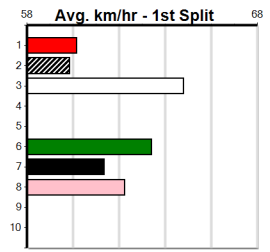

A1 SIGNAGE

Distance: 390m, Race Type: Maiden, Total Prizemoney: $2,535
1st: $1,680, 2nd: $520, 3rd: $260, 4th: $75

MIDDLE EARTH (6) was brilliant when placed last time and he will find this a little easier. JILL'S JULIETTE (3) was impressive on debut and she just needs a little room in the first 50m or so. DECODED (7) has been consistent to date.

Watchdog Tips: **6** **3** **7** **8** **Bet:** **Win 6**

Form Box	Wgt	Dist	Track	Date	Time	BON	Margin	1st/2nd (Time)	PIR	Checked	Comment	WR	Split 1	S/P	Grade	
1	MORaine QUINN [M] $8.00															
	WBK Bitch Jan-23 Sire: HOOKED ON SCOTCH Dam: MORaine IZZY															
	Owner(s): MORaine (SYN), G Judd, S Judd Trainer: Briana Robertson-leech (Smeaton)															
	Winning Distances: < 300m (0) 300 - 399m (0) 400 - 499m (0) 500 - 599m (0) 600 - 699m (0) > 700m (0)															
	Winning Weights:															
	6th (7)	26.6	390	WBL	R1	25-Jul-24	23.07	22.11	8.50L PAW PENELOPE (22.50)	M/66	.	.	.	9.30	$42.50	MH
	3rd (1)	26.6	390	WBL	R1	01-Aug-24	22.79	21.93	6.00L AUSSIE ZAC (22.39)	M/64	.	.	.	9.08	$22.00	M
	4th (2)	26.9	390	WBL	R1	08-Aug-24	22.88	21.85	8.50L INGA BUDDY (22.30)	M/44	.	.	.	9.31	$10.30	M
	5th (7)	27.8	390	BAL	R3	11-Sep-24	23.08	22.05	10.00 THAT'S MY COUSIN (22.39)	M/44	.	.	.	8.88	$9.60	M
	7th (5)	27.6	390	BAL	R1	18-Sep-24	23.23	21.78	11.00 PEGASUS BALE (22.46)	M/77	.	.	.	9.32	$31.20	M
4th (7)	26.9	390	BAL	R2	17-Oct-24	22.79	22.15	3.25L TIME FOR TEA (22.56)	M/33	.	.	.	8.69	$3.10	T3-M	
Last 3 wins NOT included above																
<table border="1" style="width:100%"> <thead> <tr><th colspan="8">Box History</th></tr> <tr><th>Bx</th><th>1st</th><th>2nd</th><th>3rd</th><th>4th</th><th>5th</th><th>6th</th><th>7th</th><th>8th</th></tr> </thead> <tbody> <tr><td>1</td><td></td><td></td><td>1</td><td></td><td></td><td></td><td></td><td></td></tr> <tr><td>2</td><td></td><td></td><td></td><td></td><td></td><td></td><td></td><td></td></tr> <tr><td>3</td><td></td><td></td><td></td><td>1</td><td></td><td></td><td></td><td></td></tr> <tr><td>4</td><td></td><td></td><td></td><td></td><td></td><td></td><td></td><td></td></tr> <tr><td>5</td><td></td><td></td><td></td><td></td><td></td><td></td><td></td><td>1</td></tr> <tr><td>6</td><td></td><td></td><td></td><td></td><td></td><td></td><td></td><td></td></tr> <tr><td>7</td><td></td><td></td><td></td><td>1</td><td>1</td><td>1</td><td></td><td></td></tr> <tr><td>8</td><td></td><td></td><td></td><td></td><td></td><td></td><td></td><td></td></tr> <tr><td colspan="5">Prize Best</td><td colspan="3">$385.00</td><td></td></tr> <tr><td colspan="5">Starts</td><td colspan="3">22.79(7)-17/10/24</td><td></td></tr> <tr><td colspan="5">Trk/Dts</td><td colspan="3">6-0-0-1</td><td></td></tr> <tr><td colspan="5">APM</td><td colspan="3">3-0-0-0</td><td>251</td></tr> </tbody> </table>																

2	VISTA WHY [M] $21.00															
	BK Dog Oct-22 Sire: ASTON RUPEE Dam: GYPSY VISTA															
	Owner(s): D Knight Trainer: Donna Knight (Talbot)															
	Winning Distances: < 300m (0) 300 - 399m (0) 400 - 499m (0) 500 - 599m (0) 600 - 699m (0) > 700m (0)															
	Winning Weights:															
	5th (6)	33.6	400	GEL	R1	27-Aug-24	23.62	22.57	13.00 ANACONDA SQUEEZE	M/65	.	.	.	8.97	$11.50	M
	5th (4)	34.1	425	BEN	R2	18-Sep-24	25.19	24.12	12.00 RELEASED (24.37)	M/676	.	.	.	6.93	$13.50	T3-M
	7th (4)	34.4	410	HOR	R3	21-Sep-24	24.49	23.33	14.00 CRACKERJACK REED	M/65	.	.	.	11.23	$19.70	M
	5th (8)	34.7	425	BEN	R1	26-Sep-24	25.08	24.09	8.00L IS IT ME (24.55)	Q/444	.	.	.	6.77	$63.60	T3-M
	3rd (3)	35.3	450	BAL	R1	30-Sep-24	26.79	25.48	17.00 PIP (25.67)	M/222	.	.	.	6.83	$22.80	T3-M
5th (1)	35.6	390	BAL	R1	07-Oct-24	23.20	22.52	5.50L BONA VISTA (22.82)	S/74	.	.	.	8.95	$18.50	T3-M	
5th (5)	36.3	390	BAL	R2	14-Oct-24	23.09	22.18	7.00L TONKA BALE (22.63)	M/63	.	.	.	8.96	$24.80	T3-M	
7th (5)	36.0	350	HVL	R2	18-Oct-24	20.12	19.53	7.00L RING A HOUDINI (19.64)	S/6	.	.	.	6.94	$44.90	T3-M	
Last 3 wins NOT included above																
<table border="1" style="width:100%"> <thead> <tr><th colspan="8">Box History</th></tr> <tr><th>Bx</th><th>1st</th><th>2nd</th><th>3rd</th><th>4th</th><th>5th</th><th>6th</th><th>7th</th><th>8th</th></tr> </thead> <tbody> <tr><td>1</td><td></td><td></td><td></td><td></td><td></td><td></td><td></td><td></td></tr> <tr><td>2</td><td></td><td></td><td></td><td></td><td></td><td>1</td><td>1</td><td></td></tr> <tr><td>3</td><td></td><td></td><td></td><td></td><td></td><td></td><td></td><td></td></tr> <tr><td>4</td><td></td><td></td><td>1</td><td>1</td><td>1</td><td></td><td></td><td>1</td></tr> <tr><td>5</td><td></td><td></td><td></td><td></td><td>1</td><td>1</td><td>1</td><td>1</td></tr> <tr><td>6</td><td></td><td></td><td></td><td></td><td>1</td><td>1</td><td></td><td></td></tr> <tr><td>7</td><td></td><td></td><td>1</td><td></td><td></td><td></td><td></td><td></td></tr> <tr><td>8</td><td></td><td></td><td></td><td></td><td></td><td></td><td>1</td><td>1</td></tr> <tr><td colspan="5">Prize Best</td><td colspan="3">$730.00</td><td></td></tr> <tr><td colspan="5">Starts</td><td colspan="3">23.09(5)-14/10/24</td><td></td></tr> <tr><td colspan="5">Trk/Dts</td><td colspan="3">17-0-0-3</td><td></td></tr> <tr><td colspan="5">APM</td><td colspan="3">3-0-0-0</td><td>502</td></tr> </tbody> </table>																

3	JILL'S JULIETTE [M] $2.40															
	BK Bitch Feb-23 Sire: ASTON RUPEE Dam: UP HILL JILL															
	Owner(s): R Geall Trainer: David Geall (Lara)															
	Winning Distances: < 300m (0) 300 - 399m (0) 400 - 499m (0) 500 - 599m (0) 600 - 699m (0) > 700m (0)															
	Winning Weights:															
	2nd (5)	31.1	450	BAL	R4	11-Sep-24	25.66	25.18	1.5L PAW VORTEX (25.57)	M/112	.	.	.	6.61	$8.20	M
	7th (7)	31.0	450	WBL	R4	19-Sep-24	26.65	25.20	14.00 EXTRADITED (25.70)	S/678	.	.	.	6.90	$2.80	MH
	Last 3 wins NOT included above															
	<table border="1" style="width:100%"> <thead> <tr><th colspan="8">Box History</th></tr> <tr><th>Bx</th><th>1st</th><th>2nd</th><th>3rd</th><th>4th</th><th>5th</th><th>6th</th><th>7th</th><th>8th</th></tr> </thead> <tbody> <tr><td>1</td><td></td><td></td><td></td><td></td><td></td><td></td><td></td><td></td></tr> <tr><td>2</td><td></td><td></td><td></td><td></td><td></td><td></td><td></td><td></td></tr> <tr><td>3</td><td></td><td></td><td></td><td></td><td></td><td></td><td></td><td></td></tr> <tr><td>4</td><td></td><td></td><td></td><td></td><td></td><td></td><td></td><td></td></tr> <tr><td>5</td><td></td><td></td><td>1</td><td></td><td></td><td></td><td></td><td></td></tr> <tr><td>6</td><td></td><td></td><td></td><td></td><td></td><td></td><td></td><td></td></tr> <tr><td>7</td><td></td><td></td><td></td><td></td><td></td><td></td><td></td><td>1</td></tr> <tr><td>8</td><td></td><td></td><td></td><td></td><td></td><td></td><td></td><td></td></tr> <tr><td colspan="5">Prize Best</td><td colspan="3">$520.00</td><td></td></tr> <tr><td colspan="5">Starts</td><td colspan="3">FSTD</td><td></td></tr> <tr><td colspan="5">Trk/Dts</td><td colspan="3">2-0-1-0</td><td></td></tr> <tr><td colspan="5">APM</td><td colspan="3">0-0-0-0</td><td>416</td></tr> </tbody> </table>