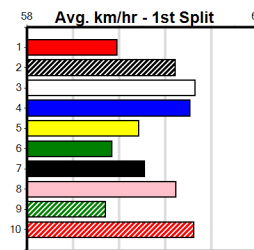

RSN GREY AREAS - WEDNESDAY AND FRIDAY

Distance: 450m, Race Type: Grade 5 T3, Total Prizemoney: $2,925
1st: $1,950, 2nd: $600, 3rd: $300, 4th: $75

LAMIA ERNIE (4) has been racing well in stronger company of late and he has the speed to lead throughout. KENTUCKY GUS (2) was far from disgraced at Bendigo and he should settle on the speed. TINKER MIKE (1) just needs room early on.

Watchdog Tips: 4 2 1 8 Bet: Win 4

Form Box Wgt Dist Track Date Time BON Margin 1st/2nd (Time) PIR Checked Comment W/R Split 1 S/P Grade

TINKER MIKE [5] Wide runner but has good muster, can threaten $6.00
BK Dog Apr-20 Sire: MAGIC SPRITE Dam: SLEW LEFT
Owner(s): Burns Racing (SYN), C Burns, J Burns
Trainer: Jennifer Burns (Balliang)

Box History table for TINKER MIKE [5] with columns Bx, 1st, 2nd, 3rd, 4th, 5th, 6th, 7th, 8th and Prize Best Starts, Trk/Dts, APM.

KENTUCKY GUS [5] Far from disgraced last time, danger if steps $3.40
BD Dog Dec-21 Sire: HARD STYLE RICO Dam: AYIA SOPHIA
Owner(s): C Gorgioski
Trainer: Jeff Gorgioski (Stanhope)

Box History table for KENTUCKY GUS [5] with columns Bx, 1st, 2nd, 3rd, 4th, 5th, 6th, 7th, 8th and Prize Best Starts, Trk/Dts, APM.

YAALA JUNIOR [5] Resuming, may need the run, next time $16.00
WF Bitch Nov-21 Sire: FERNANDO BALE Dam: NATTY ALLEN
Owner(s): A Welsh
Trainer: Jason Wickham (Lara)

Box History table for YAALA JUNIOR [5] with columns Bx, 1st, 2nd, 3rd, 4th, 5th, 6th, 7th, 8th and Prize Best Starts, Trk/Dts, APM.

LAMIA ERNIE (NSW)[5] Drops in class, has early speed, go close $3.60
BK Dog Oct-21 Sire: SUPERIOR PANAMA Dam: ICE GAMBLER
Owner(s): G Carchedi
Trainer: Chris Armstrong (Hoppers Crossi)

Box History table for LAMIA ERNIE (NSW)[5] with columns Bx, 1st, 2nd, 3rd, 4th, 5th, 6th, 7th, 8th and Prize Best Starts, Trk/Dts, APM.

SOLAR TOBY [5] Drawn to find early bother, maybe next time $14.00
BKW Dog May-20 Sire: MY REDEEMER Dam: SOLAR ON
Owner(s): C Baker
Trainer: Colin Baker (Lara)

Box History table for SOLAR TOBY [5] with columns Bx, 1st, 2nd, 3rd, 4th, 5th, 6th, 7th, 8th and Prize Best Starts, Trk/Dts, APM.

1

2

3

4

5