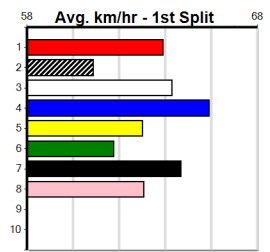

Ballarat
13 (E1)
9:20PM
(VIC time)

BALLARAT RACE 13

Distance: 390m, **Race Type:** Grade 7, **Total Prizemoney:** $2,925
1st: $1,950, **2nd:** $600, **3rd:** $300, **4th:** $75

NAUGHTY NUNG (6) was never headed in her handy 22.53 win here and she will continue to get stronger with more racing. ASTON DOLLAR (4) has been luckless since moving to Victoria and he can make amends. BOMB KIRK (1) has the good draw.

Watchdog Tips: **6** **4** **1** **7** **Bet:** **Win 6**

Form	Box	Wgt	Dist	Track	Date	Time	BON	Margin	1st/2nd (Time)	PIR	Checked	Comment	WR	Split 1	S/P	Grade
BOMB KIRK [7] Drawn to be prominent throughout, big threat $8.00																
BD Dog Oct-22 Sire: FERNANDO BALE Dam: JD BOMBSHELL Trainer: Donna Knight (Talbot)																
Owner(s): G Mitchell																
Winning Distances: < 300m (0) 300 - 399m (1) 400 - 499m (0) 500 - 599m (0) 600 - 699m (0) > 700m (0)																
Winning Weights: 29.8(1)																
6th (5)	29.7	300	HVL	R2	13-Sep-24	17.46	16.77	6.50L	SUPER SEDAN (17.04)	M/5	.	.	.	4.03	$4.20	T3-RW
7th (3)	30.0	450	BAL	R11	16-Sep-24	26.37	25.34	15.00	GRACE'S ENTITY (25.34)	M/244	.	.	.	6.70	$5.30	T3-RW
7th (1)	30.2	350	HVL	R5	27-Sep-24	19.98	19.32	4.25L	ASTON WARRIOR (19.70)	S/4	.	.	.	6.64	$11.80	T3-RW
5th (2)	30.3	390	BAL	R11	30-Sep-24	23.21	22.39	7.50L	CROCODILE ROLL (22.72)	M/34	.	.	.	8.67	$4.60	T3-7
4th (7)	30.5	305	COO	R3	04-Oct-24	18.13	17.43	5.50L	MARVELLOUS MEL (17.75)	.	.	.	.	.	$4.40	5H
2nd (7)	30.9	405	COO	R8	07-Oct-24	24.17	22.99	13.00	UNHINGED SCOTCH (23.31)	.	.	.	.	.	$9.00	5
3rd (4)	30.6	390	SHP	R2	12-Oct-24	22.47	21.99	4.75L	SACHIN (22.16)	M/53	.	.	.	8.74	$19.00	7
3rd (8)	30.8	425	BEN	R9	18-Oct-24	24.38	23.95	3.5L	IVORY NARWHAL (24.15)	Q/122	.	.	.	6.58	$19.60	7
Last 3 wins NOT included above																
1st (7)	29.8	390	BAL	R2	09-Sep-24	22.64	22.01	4.25L	BLUE VISTA (22.93)	M/11	.	.	.	8.56	$2.10	T3-M
Prize Best $2255.00																
Starts 22.64(7)-9/9/24																
Trk/Dts 14-1-1-4																
APM 2-1-0-0																
1869																
CUBAN LAD [7] Talented but can make mistakes, place best $12.00																
BE Dog Jun-22 Sire: MAGICAL BALE Dam: HAVANA MISS Trainer: Dylan Sharp (Lara)																
Owner(s): Vi Alskar Hundar (SYN), A Lie, J Sharp																
Winning Distances: < 300m (0) 300 - 399m (0) 400 - 499m (1) 500 - 599m (0) 600 - 699m (0) > 700m (0)																
Winning Weights: 30.4(1)																
3rd (8)	30.4	390	SHP	R9	13-Jun-24	22.55	22.17	4.50L	INTERSTATE GIRL (22.24)	S/55	.	.	.	9.12	$7.30	T3-7
8th (4)	30.0	425	BEN	R3	19-Jun-24	25.52	24.13	17.00	SCOTT CRUSH (24.40)	S/868	.	V5	.	6.82	$7.30	T3-7
ST (-)	29.4	400	GEL	.	10-Sep-24	23.36	.	13.00	Trial Cleared	S/77	.	7of8	.	8.24	.	ST
6th (2)	30.3	400	GEL	R10	17-Sep-24	23.73	22.79	14.00	CRUISING JAMIE (22.79)	M/46	.	V0	.	8.88	$14.50	7
5th (3)	30.5	390	BAL	R9	23-Sep-24	22.90	22.35	1.75L	PAW PENELOPE (22.78)	S/55	.	.	.	8.87	$22.20	T3-7
7th (3)	30.5	460	GEL	R7	01-Oct-24	27.42	26.08	11.00	JUNGLE FIREBALL (26.69)	S/767	.	V0	.	6.92	$12.00	X67
4= (7)	30.8	390	BAL	R11	14-Oct-24	22.71	22.18	6.00L	BURN AROUND (22.32)	M/65	.	.	.	8.75	$73.80	T3-7
4th (7)	30.9	390	BAL	R9	17-Oct-24	22.96	22.15	9.50L	ARCTIC GLAMOUR (22.32)	S/64	.	.	.	8.89	$4.80	T3-7
Last 3 wins NOT included above																
1st (4)	30.4	400	GEL	R1	28-May-24	23.22	22.41	4.50L	JOELENE LASS (23.53)	M/41	.	.	.	8.79	$3.00	T3-M
Prize Best $1630.00																
Starts 22.71(7)-14/10/24																
Trk/Dts 14-1-1-1																
APM 3-0-0-0																
682																
JUICY GOSSIP [7] Find this harder than her racing to date, tested $7.50																
BE Bitch Feb-23 Sire: HIGH EARNER Dam: DEVEL SIXTEEN Trainer: Dylan Sharp (Lara)																
Owner(s): A Lie																
Winning Distances: < 300m (0) 300 - 399m (0) 400 - 499m (1) 500 - 599m (0) 600 - 699m (0) > 700m (0)																
Winning Weights: 24.5(1)																
4th (3)	24.5	400	GEL	R2	20-Sep-24	23.31	22.35	14.00	AMRON BOBBY (22.35)	Q/46	.	.	W	8.73	$26.00	M
5th (8)	24.2	390	WBL	R1	26-Sep-24	23.14	22.14	7.50L	LENA RHODE (22.62)	S/66	.	.	.	9.06	$8.20	M
1st (6)	24.5	400	WGL	R1	03-Oct-24	22.95	22.58	3.75L	MIA MASTER (23.21)	M/22	.	SW	.	8.55	$7.00	T3-M
4th (1)	24.5	400	GEL	R11	08-Oct-24	23.48	22.73	2.25L	SILENT WHISPER (23.33)	M/26	.	.	.	8.60	$4.10	X67
4th (7)	24.6	400	GEL	R9	15-Oct-24	23.23	22.45	2.25L	CHICKEN BURGER (23.08)	M/34	.	.	.	8.76	$2.50	7