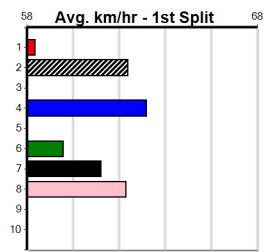

Ballarat
10
8:15PM
(VIC time)

TOWN & COUNTRY LINE MARKING

Distance: 450m, **Race Type:** Maiden, **Total Prizemoney:** $2,535
1st: $1,680, **2nd:** $520, **3rd:** $260, **4th:** $75

DAD'S PLUM SAUCE (1) powered to the line when placed last time and she can go one better this time around. QUEST FOR ANGEL (2) led for a long way last time and she will continue to improve. CHATTANOOGA (8) will get plenty of room early on

Watchdog Tips: **1** **2** **8** **3** **Bet:** **Win 1**

Form Box	Wgt	Dist	Track	Date	Time	BON	Margin	1st/2nd (Time)	PIR	Checked	Comment	W/R	Split 1	S/P	Grade		
1	DAD'S PLUM SAUCE [M] Powered to the line last time, draw suits, yes $3.40																
	WBK		Bitch		May-22		Sire: FERNANDO BALE		Dam: MA'S PLUM JAM		Trainer: Gary Mannon (Gordon)						
	Owner(s): G and S MANNION (SYN), G Mannon, S Mannon																
	Winning Distances: < 300m (0) 300 - 399m (0) 400 - 499m (0) 500 - 599m (0) 600 - 699m (0) > 700m (0)																
	Winning Weights:																
	4th (5)		25.4	390	BAL	R9	02-Oct-24	22.89	21.95	4.50L	NO BAD DEED (22.58)	M/73			8.96	$33.10	M
	3rd (3)		25.5	400	GEL	R2	11-Oct-24	23.73	22.58	7.50L	ROMANTIC CITY (23.22)	M/55			8.99	$28.30	M
	2nd (4)		25.1	390	BAL	R2	17-Oct-24	22.59	22.15	0.50L	TIME FOR TEA (22.56)	S/64			8.97	$3.70	T3-M
	Last 3 wins NOT included above																
	<table border="1"> <thead> <tr> <th>Bx</th> <th>1st</th> <th>2nd</th> <th>3rd</th> <th>4th</th> <th>5th</th> <th>6th</th> <th>7th</th> <th>8th</th> </tr> </thead> <tbody> <tr><td>1</td><td></td><td></td><td></td><td></td><td></td><td></td><td></td><td></td></tr> <tr><td>2</td><td></td><td></td><td></td><td></td><td></td><td></td><td></td><td></td></tr> <tr><td>3</td><td></td><td></td><td></td><td>1</td><td></td><td></td><td></td><td></td></tr> <tr><td>4</td><td></td><td>1</td><td></td><td></td><td></td><td></td><td></td><td></td></tr> <tr><td>5</td><td></td><td></td><td></td><td></td><td>1</td><td></td><td></td><td></td></tr> <tr><td>6</td><td></td><td></td><td></td><td></td><td></td><td></td><td></td><td></td></tr> <tr><td>7</td><td></td><td></td><td></td><td></td><td></td><td></td><td></td><td></td></tr> <tr><td>8</td><td></td><td></td><td></td><td></td><td></td><td></td><td></td><td></td></tr> <tr> <td>Prize Best</td> <td colspan="7"></td> <td>$655.00</td> </tr> <tr> <td>Starts</td> <td colspan="7"></td> <td>FSTD</td> </tr> <tr> <td>Trk/Dts</td> <td colspan="7"></td> <td>3-0-1-1</td> </tr> <tr> <td>APM</td> <td colspan="7"></td> <td>0-0-0-0</td> </tr> </tbody> </table>																
2	QUEST FOR ANGEL [M] Led for a long way on debut, main danger $3.60																
	BK		Bitch		Mar-23		Sire: ASTON RUPEE		Dam: QUEST FOR GLORY		Trainer: Bradley Debono (Mill Park)						
	Owner(s): B Debono																
	Winning Distances: < 300m (0) 300 - 399m (0) 400 - 499m (0) 500 - 599m (0) 600 - 699m (0) > 700m (0)																
	Winning Weights:																
	7th (2)		28.8	460	GEL	R1	04-Oct-24	26.85	25.69	14.00	TARA'S LILY (25.89)	Q/765			6.81	$22.00	MH
	8th (3)		28.8	450	BAL	R1	09-Oct-24	26.59	25.19	18.00	KIWI HARRY (25.37)	M/278			6.68	$42.90	M
	2nd (5)		28.8	460	GEL	R3	15-Oct-24	26.31	25.90	0.25L	MASQUERADE PARTY	Q/111			6.68	$3.90	M
	Last 3 wins NOT included above																
	<table border="1"> <thead> <tr> <th>Bx</th> <th>1st</th> <th>2nd</th> <th>3rd</th> <th>4th</th> <th>5th</th> <th>6th</th> <th>7th</th> <th>8th</th> </tr> </thead> <tbody> <tr><td>1</td><td></td><td></td><td></td><td></td><td></td><td></td><td></td><td></td></tr> <tr><td>2</td><td></td><td></td><td></td><td></td><td></td><td></td><td></td><td>1</td></tr> <tr><td>3</td><td></td><td></td><td></td><td></td><td></td><td></td><td></td><td></td></tr> <tr><td>4</td><td></td><td></td><td></td><td></td><td></td><td></td><td></td><td>1</td></tr> <tr><td>5</td><td></td><td>1</td><td></td><td></td><td></td><td></td><td></td><td></td></tr> <tr><td>6</td><td></td><td></td><td></td><td></td><td></td><td></td><td></td><td></td></tr> <tr><td>7</td><td></td><td></td><td></td><td></td><td></td><td></td><td></td><td></td></tr> <tr><td>8</td><td></td><td></td><td></td><td></td><td></td><td></td><td></td><td></td></tr> <tr> <td>Prize Best</td> <td colspan="7"></td> <td>$320.00</td> </tr> <tr> <td>Starts</td> <td colspan="7"></td> <td>26.59(3)-9/10/24</td> </tr> <tr> <td>Trk/Dts</td> <td colspan="7"></td> <td>3-0-1-0</td> </tr> <tr> <td>APM</td> <td colspan="7"></td> <td>1-0-0-0</td> </tr> </tbody> </table>																
3	LONELY HUNTER [M] Well bred, in good hands, must keep safe $6.50																
	F		Dog		Jan-23		Sire: FLYING RICCIARDO		Dam: GET REAL		Trainer: Mark Delbridge (Balliang)						
	Owner(s): D Pell																
	Winning Distances: < 300m (0) 300 - 399m (0) 400 - 499m (0) 500 - 599m (0) 600 - 699m (0) > 700m (0)																
	Winning Weights:																
	Last 3 wins NOT included above