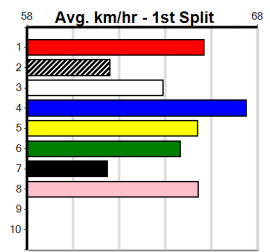

Ballarat
12
8:56PM
(VIC time)

TWO MORE RACES TO GO

Distance: 390m, Race Type: Grade 7, Total Prizemoney: $2,925
1st: $1,950, 2nd: $600, 3rd: $300, 4th: $75

UP HILL SHILOH (6) caught the eye when placed here recently and she should find this a tad easier. ALIIR (4) broke the clock at Warrnambool last time and she will be in the firing line throughout. TOUCH OF SIN (3) has claims

Watchdog Tips: **6** **4** **3** **5** **Bet:** **Win 6**

Form Box	Wgt	Dist	Track	Date	Time	BON	Margin	1st/2nd (Time)	PIR	Checked	Comment	WR	Split 1	S/P	Grade	
1	FINANCIAL NEWS [7] Rises in class, needs room early, place claims $10.00															
	BD Dog		May-22		Sire: FERNANDO BALE		Dam: FRONT PAGE NEWS		Trainer: Natasha Fullerton (Long Gully)							
	Owner(s): F Cremona															
	Winning Distances: < 300m (0) 300 - 399m (1) 400 - 499m (0) 500 - 599m (0) 600 - 699m (0) > 700m (0)															
	Winning Weights: 32.4(1)															
	2nd (5)	31.6	390	SHP	R1	08-Apr-24	22.41	21.71	6.50L IF HE COULD (21.97)	M/33				8.59	$17.00	M
	2nd (8)	31.8	425	BEN	R1	28-Apr-24	24.80	23.58	7.50L MCIVOR ALFY (24.28)	M/412				6.76	$5.70	M
	1st (4)	32.4	390	SHP	R1	27-May-24	22.20	21.84	3.00L SWEET BEGONIA (22.41)	Q/11				8.38	$14.00	M
	6th (1)	32.5	390	BAL	R4	06-Jun-24	22.56	21.80	5.50L QILIN BALE (22.19)	M/55				8.61	$30.20	SH
	8th (7)	32.5	400	GEL	R5	14-Jun-24	23.46	22.54	14.00 WERRIS BALE (22.54)	M/58			W	8.61	$8.70	X67H
4th (5)	31.7	300	HVL	R3	06-Oct-24	17.18	16.60	4.50L GUNAI DAISY (16.87)	M/6				3.99	$10.60	X67H	
4th (8)	31.7	300	HVL	R2	13-Oct-24	16.89	16.51	3.25L THIRTY SECONDS (16.67)	M/1				3.95	$16.90	X67F	
2nd (8)	31.7	350	HVL	R2	20-Oct-24	19.79	19.25	1.25L MATCHBOX FLAME (19.71)	Q/2				6.58	$3.40	X67	
Last 3 wins NOT included above																
Prize Best $3470.00																
Starts 22.56(1)-6/6/24																
Trk/Dts 8-1-3-0																
APM 1-0-0-0																
1734																

Form Box	Wgt	Dist	Track	Date	Time	BON	Margin	1st/2nd (Time)	PIR	Checked	Comment	WR	Split 1	S/P	Grade	
2	LITTLE DARL [7] Improving type, toughest test, can run a drum $9.00															
	BK Bitch		Sep-22		Sire: ASTON RUPEE		Dam: STAR OF JASMINE		Trainer: Donna Robertson (Bald Hills)							
	Owner(s): MALLEE RACING (SYN), S Jardine, N Monaghan															
	Winning Distances: < 300m (0) 300 - 399m (1) 400 - 499m (0) 500 - 599m (0) 600 - 699m (0) > 700m (0)															
	Winning Weights: 27.7(1)															
	3rd (6)	27.6	425	BEN	R1	30-Aug-24	24.49	23.73	0.75L PAW XENA (24.45)	Q/212				6.70	$39.60	M
	2nd (6)	27.6	300	HVL	R1	04-Sep-24	16.90	16.39	3.5L GIACOMO (16.67)	M/2		SW		3.96	$10.40	MH
	6th (7)	27.5	425	BEN	R1	13-Sep-24	25.32	23.70	13.00 IMPOSTER (24.45)	M/686				6.87	$3.70	M
	3rd (8)	27.6	300	HVL	R2	22-Sep-24	17.04	16.59	0.25L FULL OF FUN (17.03)	Q/2				4.00	$3.20	MH
	3rd (3)	27.6	390	BAL	R10	02-Oct-24	22.82	21.95	11.00 WINTER GOES (22.07)	M/23				8.55	$4.60	M
1st (1)	27.7	300	HVL	R1	13-Oct-24	17.04	16.51	1.75L BULL INDEED (17.16)	M/4				4.06	$1.50	M	
Last 3 wins NOT included above																
Prize Best $2980.00																
Starts 22.82(3)-2/10/24																
Trk/Dts 6-1-1-3																
APM 1-0-0-1																
2824