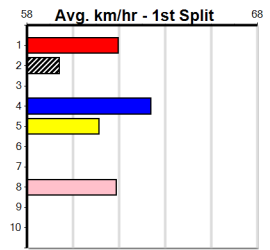

DREAMCHASERS - TICKETS ON SALE NOW

Distance: 450m, Race Type: Maiden, Total Prizemoney: $2,535
1st: $1,680, 2nd: $520, 3rd: $260, 4th: $75

VERY SNEAKY (7) hails from a very strong kennel and he meets a steady line-up on debut. PAW ZENTRA (5) trialled well around Geelong recently and he is expected to fire fresh. BELFAST SPOT (8) is improving with each run.

Watchdog Tips: **7** **5** **8** **1** **Bet:** Box Quinella 5,7,8 ($10 for 333.33%)

Form Box	Wgt	Dist	Track	Date	Time	BON	Margin	1st/2nd (Time)	PIR	Checked	Comment	WR	Split 1	S/P	Grade	
1	LIFE AWAITS [M] $7.50															
	Solidly placed three runs back, must keep safe															
	BK Dog			Feb-23		Sire: CHRISTO BALE Dam: CLOSE ENCOUNTER										
	Owner(s): J Barbara															
	Trainer: Andrea Chapple (Exford)															
	Winning Distances: < 300m (0) 300 - 399m (0) 400 - 499m (0) 500 - 599m (0) 600 - 699m (0) > 700m (0)															
	Winning Weights:															
	4th (6)	32.9	400	GEL	R1	27-Sep-24	23.20	22.22	5.50L WHO MADE YOU (22.83)	M/65	.	.	.	8.83	$6.50	M
	7th (3)	32.9	460	GEL	R2	04-Oct-24	27.09	25.69	15.00 COOPER'S LEGACY (26.04)	M/677	.	.	.	7.02	$18.30	MH
	3rd (8)	33.2	350	HVL	R2	11-Oct-24	20.15	19.42	5.50L JAZZ HANDS (19.78)	M/6	.	.	.	6.97	$2.90	T3-M
6th (8)	33.2	460	GEL	R2	15-Oct-24	26.93	25.90	9.00L PAW JUDD (26.31)	M/568	.	.	.	6.86	$10.40	M	
4th (4)	33.3	350	HVL	R2	18-Oct-24	19.88	19.53	3.75L RING A HOUDINI (19.64)	M/5	.	.	.	6.84	$16.60	T3-M	
Last 3 wins NOT included above																
<table border="1"> <thead> <tr><th colspan="8">Box History</th></tr> <tr><th>Bx</th><th>1st</th><th>2nd</th><th>3rd</th><th>4th</th><th>5th</th><th>6th</th><th>7th</th><th>8th</th></tr> </thead> <tbody> <tr><td>1</td><td></td><td></td><td></td><td></td><td></td><td></td><td></td><td></td></tr> <tr><td>2</td><td></td><td></td><td></td><td></td><td></td><td></td><td></td><td></td></tr> <tr><td>3</td><td></td><td></td><td></td><td></td><td></td><td></td><td></td><td>1</td></tr> <tr><td>4</td><td></td><td></td><td></td><td>1</td><td></td><td></td><td></td><td></td></tr> <tr><td>5</td><td></td><td></td><td></td><td></td><td></td><td></td><td></td><td></td></tr> <tr><td>6</td><td></td><td></td><td></td><td>1</td><td></td><td></td><td></td><td></td></tr> <tr><td>7</td><td></td><td></td><td></td><td></td><td></td><td></td><td></td><td></td></tr> <tr><td>8</td><td></td><td></td><td>1</td><td></td><td></td><td>1</td><td></td><td></td></tr> <tr><td>Prize Best</td><td colspan="7"></td><td>$285.00</td><td></td></tr> <tr><td>Starts</td><td colspan="7"></td><td>FSH</td><td></td></tr> <tr><td>Trk/Dts</td><td colspan="7"></td><td>5-0-0-1</td><td></td></tr> <tr><td>APM</td><td colspan="7"></td><td>0-0-0-0</td><td>285</td></tr> </tbody> </table>																
2	DEAL BREAKER [M] $26.00															
	Had plenty of chance, one paced, tough ask															
	WBD Dog			Jan-22		Sire: KIOWA MON MANNY Dam: I'M ROBYN BANKS										
	Owner(s): K Howat															
	Trainer: Kenneth Howat (Plumpton)															
	Winning Distances: < 300m (0) 300 - 399m (0) 400 - 499m (0) 500 - 599m (0) 600 - 699m (0) > 700m (0)															
	Winning Weights:															
	8th (5)	32.1	450	BAL	R1	25-Aug-24	26.88	25.50	17.00 DECORATED (25.71)	M/378	.	.	.	7.03	$67.40	T3-M
	6th (2)	32.1	450	BAL	R2	02-Sep-24	27.09	25.67	18.00 BEEN GIFTED (25.89)	M/876	.	SW	.	7.01	$32.70	M
	7th (3)	32.7	450	SHP	R3	12-Sep-24	27.07	25.54	14.00 KRAKEN HONEY (26.15)	M/446	.	.	.	6.89	$52.40	M
7th (3)	32.8	460	GEL	R3	17-Sep-24	27.20	26.06	9.50L TOXIC SLIME (26.54)	M/668	.	.	.	7.00	$31.30	M	
7th (1)	32.8	450	BAL	R1	23-Sep-24	26.76	25.64	11.00 SPEEDY RICCARDO (25.99)	M/776	.	.	.	6.99	$50.10	T3-M	
6th (7)	32.7	450	BAL	R1	30-Sep-24	27.01	25.48	20.00 PIP (25.67)	M/345	.	.	.	6.92	$63.30	T3-M	
8th (3)	32.6	460	GEL	R3	08-Oct-24	27.16	26.12	10.00 PAW IGNITE (26.46)	Q/367	.	.	.	6.86	$58.20	M	
7th (1)	32.6	460	GEL	R2	15-Oct-24	26.94	25.90	9.50L PAW JUDD (26.31)	M/785	.	SW	.	6.95	$84.40	M	
Last 3 wins NOT included above