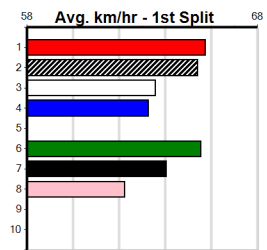

SWEET NETTY'S CATERING

Distance: 545m, Race Type: Grade 5, Total Prizemoney: $3,340
1st: $2,230, 2nd: $690, 3rd: $345, 4th: $75

CONFISCATE (3) can be a tad hard to follow but he has a big engine and he should be suited to this distance range. ASTON GAGA (6) was a slashing 25.23 Shepparton winner and she will appreciate the empty draw. MORE VOLTAGE (8) is well drawn out wide

Watchdog Tips: **3** **6** **8** **1** **Bet:** Win 3

1

BREAKDOWN [5] Drawn to be prominent throughout, respect **$8.00**

BK Dog Dec-21 Sire: FERNANDO BALE Dam: ELUSIVE JEWEL Trainer: Wayne Gray (Wendouree)

Owner(s): N Beltran

Winning Distances: < 300m (0) 300 - 399m (0) 400 - 499m (3) 500 - 599m (5) 600 - 699m (0) > 700m (0)

Winning Weights: 30.8(1) 31.3(3) 31.7(1) 31.8(1) 31.9(1) 32.3(1)

Rank	Dist	Wgt	Breed	Sex	Date	Time	Margin	1st/2nd (Time)	PIR	Checked	Comment	W/R	Split 1	S/P	Grade	
3rd	(3)	32.2	450	BAL	R8	02-Sep-24	26.10	25.67	2.00L	LENAGHAN (25.97)	M/433	.	SW	.	6.68	$2.20 5
1st	(6)	32.3	545	BAL	R8	06-Sep-24	31.32	31.32	3.5L	CHIRP THIRD (31.56)	Q/1111	.	.	.	6.59	$3.90 5
3rd	(2)	32.5	525	MEA	R2	14-Sep-24	30.53	29.70	1.75L	URANA ZOOM (30.42)	M/3133	.	SW	.	5.19	$9.50 5
8th	(6)	32.5	525	MEA	R11	21-Sep-24	30.72	29.88	10.00	HONEY ZEN (30.03)	M/4677	.	.	.	5.15	$26.30 5
3rd	(5)	32.7	525	MEA	R11	28-Sep-24	30.43	29.60	5.00L	ERZA SCARLET (30.08)	M/2133	.	.	.	5.09	$16.30 5
6th	(7)	32.6	515	SAN	R11	03-Oct-24	30.48	29.38	15.00	WHITE CREST (29.47)	M/7666	.	V5	.	5.17	$28.60 5
3rd	(8)	32.8	520	GEL	R8	11-Oct-24	30.22	29.85	5.50L	UTRILLO BALE (29.85)	M/3333	.	.	.	5.30	$13.70 X45
6th	(8)	32.9	525	MEA	R11	19-Oct-24	31.02	29.71	15.00	PAW EARNEST (30.01)	M/5755	.	.	.	5.24	$23.90 5

Last 3 wins NOT included above

1st	(5)	31.3	485	HOR	R10	08-Mar-24	27.39	26.75	1.25L	LET FLY (27.48)	Q/111	.	.	.	6.59	$6.00 5
1st	(6)	31.9	545	BAL	R5	11-Aug-24	31.74	31.15	2.00L	ASTON ZULU (31.87)	M/1111	.	.	.	6.77	$2.60 T3-5
1st	(4)	31.8	400	GEL	R5	27-Aug-24	22.63	22.57	5.50L	MARINO (22.98)	M/21	.	.	.	8.51	$1.80 5

Prize Best Starts Trk/Dts APM: $29675.00 31.32(6)-6/9/24 42-8-7-8 6-2-0-0 9312