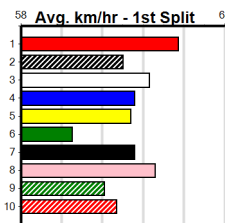

9
5:12PM
(VIC time)

UNLEASH GIGI (1) recorded a good all the way win last start and she looks drawn to find the arm again early and prove hard to reel in. POCKET MOUSE (8) produced solid efforts prior to her last two starts and she could be the danger here.

Watchdog Tips: 1 8 5 4 Bet: Win 1

Main race card table with columns: Form, Box, Weight, Dist, Track, Date, Time, BON, Margin, 1st/2nd (Time), PIR, Checked, Comment, W/R, Split 1, S/P, Grade. Includes race details for 10 races, including UNLEASH GIGI [7], TINKER BRUCE [7], DIABLO SIXTEEN [7], RELEASED [7], ALWAYS LOYAL [7], PEGASUS BALE [7], GO NOW (NSW)[7], POCKET MOUSE [7], DUSTY ALICE [7] Res., and SLOANE SQUARE [7] Res.