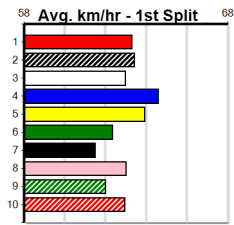

SOUTHERN SHEETMETAL (1-2 WINS)

Distance: 450m, Race Type: Tier 3 - Restricted Win, Total Prizemoney: $1,530
1st: $1,000, 2nd: $320, 3rd: $160, 4th: $50

5
3:57PM
(VIC time)

PAW UCOLTA (2) has been far from disgraced in some tougher races in recent times and he may be the one to beat in this. PAW JUDD (6) has shown early speed in some good recent efforts and he could be right in the finish again here.

Watchdog Tips: **2** **6** **5** **9** **Bet:** **Win 2**

Form	Box	Weight	Dist	Track	Date	Time	BON	Margin	1st/2nd (Time)	PIR	Checked	Comment	W/R	Split 1	S/P	Grade	Winning Boxes							
1 CONDAH EXPRESS [7]																	WON'T STOP HER							
<i>Can be a bit too slow early, may need some luck.</i>																	$12.00							
Trainer: Mark Keane (Koroit)																	<table border="1"> <tr><td>1</td><td>2</td><td>3</td><td>4</td><td>5</td><td>6</td><td>7</td><td>8</td></tr> <tr><td></td><td></td><td></td><td></td><td>1</td><td></td><td></td><td></td></tr> <tr><td>Prize</td><td colspan="7"></td><td>$1,845.00</td><td></td><td></td><td></td><td></td><td></td><td></td><td></td><td></td><td></td></tr> <tr><td>Best</td><td colspan="7"></td><td>26.03</td><td></td><td></td><td></td><td></td><td></td><td></td><td></td><td></td><td></td></tr> <tr><td>Starts</td><td colspan="7"></td><td>15-1-0-4</td><td></td><td></td><td></td><td></td><td></td><td></td><td></td><td></td><td></td><td></td></tr> <tr><td>Trk/Dst</td><td colspan="7"></td><td>1-0-0-0</td><td></td><td></td><td></td><td></td><td></td><td></td><td></td><td></td><td></td><td></td></tr> <tr><td>APM</td><td colspan="7"></td><td>$1445</td><td></td><td></td><td></td><td></td><td></td><td></td><td></td><td></td><td></td><td></td></tr> </table>							
Owner(s): D Keane																								
2 PAW UCOLTA (NSW)[7]																	WINNIE ALLEN							
<i>Far from disgraced in hard races of late, go close</i>																	$3.20							
Trainer: Samantha Grenfell (Anakie)																	<table border="1"> <tr><td>1</td><td>2</td><td>3</td><td>4</td><td>5</td><td>6</td><td>7</td><td>8</td></tr> <tr><td></td><td></td><td>1</td><td></td><td></td><td></td><td></td><td></td></tr> <tr><td>Prize</td><td colspan="7"></td><td>$4,535.00</td><td></td><td></td><td></td><td></td><td></td><td></td><td></td><td></td><td></td></tr> <tr><td>Best</td><td colspan="7"></td><td>FSH</td><td></td><td></td><td></td><td></td><td></td><td></td><td></td><td></td><td></td><td></td></tr> <tr><td>Starts</td><td colspan="7"></td><td>7-1-2-0</td><td></td><td></td><td></td><td></td><td></td><td></td><td></td><td></td><td></td><td></td><td></td></tr> <tr><td>Trk/Dst</td><td colspan="7"></td><td>0-0-0-0</td><td></td><td></td><td></td><td></td><td></td><td></td><td></td><td></td><td></td><td></td><td></td></tr> <tr><td>APM</td><td colspan="7"></td><td>$4037</td><td></td><td></td><td></td><td></td><td></td><td></td><td></td><td></td><td></td><td></td><td></td></tr> </table>							
Owner(s): B Wheeler																								
3 WESTSIDE WIZARD [7]																	MISS MOLLY LEE							
<i>Shown speed in handy last start win, keep safe.</i>																	$8.00							
Trainer: Nick Lecchino (Lethbridge)																	<table border="1"> <tr><td>1</td><td>2</td><td>3</td><td>4</td><td>5</td><td>6</td><td>7</td><td>8</td></tr> <tr><td></td><td></td><td></td><td>1</td><td></td><td></td><td></td><td></td></tr> <tr><td>Prize</td><td colspan="7"></td><td>$1,420.00</td><td></td><td></td><td></td><td></td><td></td><td></td><td></td><td></td><td></td><td></td></tr> <tr><td>Best</td><td colspan="7"></td><td>FSTD</td><td></td><td></td><td></td><td></td><td></td><td></td><td></td><td></td><td></td><td></td><td></td></tr> <tr><td>Starts</td><td colspan="7"></td><td>4-1-1-2</td><td></td><td></td><td></td><td></td><td></td><td></td><td></td><td></td><td></td><td></td><td></td><td></td></tr> <tr><td>Trk/Dst</td><td colspan="7"></td><td>0-0-0-0</td><td></td><td></td><td></td><td></td><td></td><td></td><td></td><td></td><td></td><td></td><td></td><td></td></tr> <tr><td>APM</td><td colspan="7"></td><td>$1420</td><td></td><td></td><td></td><td></td><td></td><td></td><td></td><td></td><td></td><td></td><td></td><td></td></tr> </table>							
Owner(s): LECCHINO SYND (SYN), N Lecchino, S Lecchino, N Lecchino																								
4 SLOAN STREET [6]																	SUFFRAGETTE							
<i>Early speed, handy placings 2 of last 4, threat.</i>																	$6.50