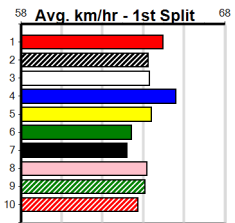

12
6:17PM
(VIC time)

TWO MORE RACES TO GO

Distance: 390m, Race Type: Grade 5 T3, Total Prizemoney: $1,530
1st: $1,000, 2nd: $320, 3rd: $160, 4th: $50

Watchdog Tips:

4 1 5 8

Bet:

Win 4

Form	Box	Weight	Dist	Track	Date	Time	BON	Margin	1st/2nd (Time)	PIR	Checked	Comment	W/R	Split 1	S/P	Grade	Winning Boxes							
1 CLOSE COMBAT [5]																	Georgia Kate							
Gun draw, smart all the way last start win, danger																	$4.60							
Trainer: Daniel Mckay (Toolleen)																	<table border="1"> <tr><td>1</td><td>2</td><td>3</td><td>4</td><td>5</td><td>6</td><td>7</td><td>8</td></tr> <tr><td></td><td></td><td></td><td>1</td><td></td><td></td><td>3</td><td></td><td></td><td></td><td></td><td></td><td></td><td></td><td></td><td></td><td></td></tr> <tr><td>Prize</td><td colspan="7"></td><td>$10,935.00</td><td colspan="7"></td></tr> <tr><td>Best</td><td colspan="7"></td><td>22.29</td><td colspan="7"></td></tr> <tr><td>Starts</td><td colspan="7"></td><td>38-5-8-8</td><td colspan="7"></td></tr> <tr><td>Trk/Dst</td><td colspan="7"></td><td>2-2-0-0</td><td colspan="7"></td></tr> <tr><td>APM</td><td colspan="7"></td><td>$5525</td><td colspan="7"></td></tr> </table>							
2 KENSINGTON FLYER [5]																	Liverpool Flyer							
Can get the run behind the speed in this, respect.																	$5.50							
Trainer: Gregory Mcaae (Smythes Creek)																	<table border="1"> <tr><td>1</td><td>2</td><td>3</td><td>4</td><td>5</td><td>6</td><td>7</td><td>8</td></tr> <tr><td>1</td><td>1</td><td>1</td><td></td><td></td><td></td><td></td><td>3</td><td>1</td><td></td><td></td><td></td><td></td><td></td><td></td><td></td><td></td></tr> <tr><td>Prize</td><td colspan="7"></td><td>$14,280.00</td><td colspan="7"></td></tr> <tr><td>Best</td><td colspan="7"></td><td>22.93</td><td colspan="7"></td></tr> <tr><td>Starts</td><td colspan="7"></td><td>33-7-4-2</td><td colspan="7"></td></tr> <tr><td>Trk/Dst</td><td colspan="7"></td><td>2-0-0-0</td><td colspan="7"></td></tr> <tr><td>APM</td><td colspan="7"></td><td>$5569</td><td colspan="7"></td></tr> </table>							
3 SUPER GEVICHE [5]																	Super C Azelle							
*** SCRATCHED ***																	$8.50							
Trainer: Margery Quick (Haddon)																	<table border="1"> <tr><td>1</td><td>2</td><td>3</td><td>4</td><td>5</td><td>6</td><td>7</td><td>8</td></tr> <tr><td></td><td></td><td>2</td><td></td><td></td><td></td><td>1</td><td></td><td></td><td></td><td></td><td></td><td></td><td></td><td></td><td></td><td></td></tr> <tr><td>Prize</td><td colspan="7"></td><td>$4,740.00</td><td colspan="7"></td></tr> <tr><td>Best</td><td colspan="7"></td><td>22.55</td><td colspan="7"></td></tr> <tr><td>Starts</td><td colspan="7"></td><td>18-3-3-0</td><td colspan="7"></td></tr> <tr><td>Trk/Dst</td><td colspan="7"></td><td>2-0-1-0</td><td colspan="7"></td></tr> <tr><td>APM</td><td colspan="7"></td><td>$2984</td><td colspan="7"></td></tr> </table>							
4 GOTHAM MARQUESS [5]																	Gotham Queen							
Can set the tempo early here, hard to reel in.																	$6.50							
Trainer: Melanie Lithgow (Devon Meadows)																	<table border="1"> <tr><td>1</td><td>2</td><td>3</td><td>4</td><td>5</td><td>6</td><td>7</td><td>8</td></tr> <tr><td>3</td><td></td><td></td><td>1</td><td></td><td></td><td>3</td><td>2</td><td>1</td><td></td><td></td><td></td><td></td><td></td><td></td><td></td><td></td></tr> <tr><td>Prize</td><td colspan="7"></td><td>$29,520.00</td><td colspan="7"></td></tr> <tr><td>Best</td><td colspan="7"></td><td>22.40</td><td colspan="7"></td></tr> <tr><td>Starts</td><td colspan="7"></td><td>78-10-15-10</td><td colspan="7"></td></tr> <tr><td>Trk/Dst</td><td colspan="7"></td><td>12-0-3-1</td><td colspan="7"></td></tr> <tr><td>APM</td><td colspan="7"></td><td>$6676</td><td colspan="7"></td></tr> </table>							
5 BELIEVING [5]																	Tantalise							
Good placings in 2 of his last 4 starts, chance.																	$3.60							
Trainer: Peter Frost (Heathcote)																	<table border="1"> <tr><td>1</td><td>2</td><td>3</td><td>4</td><td>5</td><td>6</td><td>7</td><td>8</td></tr> <tr><td>1</td><td>2</td><td>1</td><td>2</td><td>4</td><td></td><td></td><td>3</td><td>2</td><td></td><td></td><td></td><td></td><td></td><td></td><td></td><td></td></tr> <tr><td>Prize</td><td colspan="7"></td><td>$37,765.00</td><td colspan="7"></td></tr> <tr><td>Best</td><td colspan="7"></td><td>22.21</td><td colspan="7"></td></tr> <tr><td>Starts</td><td colspan="7"></td><td>65-15-4-16</td><td colspan="7"></td></tr> <tr><td>Trk/Dst</td><td colspan="7"></td><td>3-1-0-1</td><td colspan="7"></td></tr> <tr><td>APM</td><td colspan="7"></td><td>$4653</td><td colspan="7"></td></tr> </table>							
6 SCARLETT'S GEM (NSW) [5]																	Iona Champion							
*** SCRATCHED ***																	$12.00