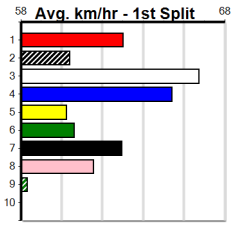

- 1st Leg: 2,5,6 2nd Leg: 1,2,3,4
- 3rd Leg: 2,3,6,8 4th Leg: 2,4,7
- Cost: \$50 for 34.72%

Download Now
The NEW WATCHDOG

Mobile Form Guide

Average Winning Time:

Distance	Grade	Avg. Time
390m	Tier 3 - Grade 6	22.45
390m	Grade 5 T3	22.46
390m	Tier 3 - Grade 7	22.48
390m	Tier 3 - Maiden	22.60
450m	Grade 5 T3	25.71
450m	Tier 3 - Restricted Win	25.72
450m	Tier 3 - Maiden	25.83
545m	Grade 5 T3	31.45

Track Record:

Distance	Time	Greyhound	Date Set
390m	21.591	LAMIA MILA	26-May-24
450m	24.686	SILVER LAKE	03-Feb-21
545m	30.319	MY BRO KADE	23-Jan-19
660m	37.475	SHIMA MIST	12-Feb-20

Ballarat

TRACK INFO
Track Circumference: 622m
Radius Top Turn: 59m
Track Width: 6.5m
Radius Home Turn: 59m

SPORTSBET EVERY DOG HAS ITS DAY

Distance: 450m, Race Type: Tier 3 - Maiden, Total Prizemoney: \$1,530

1st: \$1,000, 2nd: \$320, 3rd: \$160, 4th: \$50

Watchdog Tips:

2

1

4

7