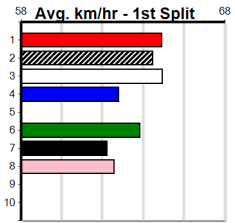

FAMILY HALLOWEEN NIGHT 31ST OCTOB

8

4:52PM

(VIC time)

Distance: 545m, Race Type: Grade 5 T3, Total Prizemoney: \$1,740
1st: \$1,150, 2nd: \$360, 3rd: \$180, 4th: \$50

MORE VOLTAGE (7) has shown good speed in his smart wins in 2 of his last 4 starts and he could prove hard to hold out again in this. SMOOTH RANGER (4) can show good mid race pace and looks well suited by the vacant box on her outside here.