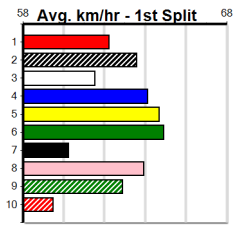

SPORTSBET SET A DEPOSIT LIMIT

Distance: 390m, Race Type: Tier 3 - Grade 7, Total Prizemoney: $1,530
1st: $1,000, 2nd: $320, 3rd: $160, 4th: $50

Watchdog Tips:

4 8 2 1

Bet:

Win 4

1 BOROUGH BOUND [7] Comes into calculations from this draw.
WBEBD D Feb-22 FERNANDO BALE
Trainer: Jordan Formosa (Heathcote)
$8.00
2nd (2) 31.3 425 BEN R3 26-Sep-24 24.58 24.09 4.25LAUDITION (24.29) Q/222 . . . 6.64 $5.70 T3-7
6th (8) 31.4 425 BEN R3 09-Oct-24 24.96 23.99 13.00RED EMPEROR (24.10) M/555 . . . 6.75 $8.70 T3-7
2nd (1) 31.2 390 BAL R10 21-Oct-24 22.70 22.03 1.25LBOROUGH MAN (22.62) Q/12 . . . 8.58 $7.30 T3-7
3rd (1) 31.5 390 SHP R9 24-Oct-24 22.77 22.09 1.5LGNUNAI DAISY (22.66) M/32 . . . 8.75 $7.60 X67
Owner(s): J Formosa

Winning Boxes table with columns 1-8 and rows for Prize, Best, Starts, Trk/Dst, APM.

2 THAT'S MY COUSIN [7] Can race on the speed throughout here, threat.
LTF D Feb-23 KOBLENZ
Trainer: Nick Lecchino (Lethbridge)
$5.00
2nd (5) 34.8 400 GEL R4 24-Sep-24 23.04 22.50 4.00TALK BACKS BACK (22.77) M/22 . . . 8.59 $6.50 7
5th (2) 35.4 390 BAL R10 30-Sep-24 23.38 22.39 15.00RUXTON SHINE (22.39) M/75 . . . 8.89 $2.70 T3-7
3rd (2) 35.1 400 GEL R10 15-Oct-24 22.99 22.45 2.50COLOURFUL MAGIC (22.82) M/33 . . . 8.53 $5.80 X67
3rd (8) 35.5 400 GEL R3 22-Oct-24 23.21 22.43 5.50LARKA SOLAR (22.85) M/32 . . . 8.56 $2.40 T3-7
Owner(s): LECCHINO SYND (SYN), N Lecchino, S Lecchino, N Lecchino

Winning Boxes table with columns 1-8 and rows for Prize, Best, Starts, Trk/Dst, APM.

3 LIGHTNING LEGS [7] May get too far back early in this, looks unlikely
BK D Oct-21 ZIPPING GARTH
Trainer: Adam Norris (Girgarre)
$21.00
5th (5) 35.5 450 SHP R7 12-Sep-24 26.36 25.54 12.00LGREYSYND LARRY (25.54) M/756 . . . 7.02 $10.50 X67
6th (1) 35.1 500 BEN R4 25-Sep-24 29.16 28.48 7.50LGO SEEK MURPHY (28.64) S/666 . . . 6.93 $8.30 7
4th (7) 34.8 450 SHP R5 03-Oct-24 26.36 25.46 13.00LIS IT ME (25.46) S/874 . . . 7.00 $19.90 T3-7
6th (6) 34.6 500 BEN R5 09-Oct-24 29.12 28.32 7.50LMISSIN' THE BUG (28.60) M/666 . . . 7.02 $14.70 T3-7
Owner(s): A Norris

Winning Boxes table with columns 1-8 and rows for Prize, Best, Starts, Trk/Dst, APM.

4 PAW MADDOX (NSW)[7] Solid all the way winner 4 starts back, go close.
RF B Jan-23 FERAL FRANKY
Trainer: Correy Grenfell (Anakie)
$3.00
1st (5) 24.6 400 GEL R1 01-Oct-24 22.78 22.76 6.00LCONNOR FLYNN JET (23.18) Q/11 . . . SW 8.33 $1.70 M
2nd (2) 24.7 460 GEL R10 08-Oct-24 26.28 26.12 2.50LJUNGLE ON FIRE (26.12) Q/111 . . . 6.62 $2.10 X67
8th (4) 24.7 400 GEL R10 11-Oct-24 23.39 22.58 5.50LBURN AROUND (23.02) S/68 . . . 8.76 $6.40 X67
6th (3) 24.7 450 BAL R9 16-Oct-24 26.31 25.02 12.00PAW GORDY (25.50) M/366 . . . 6.73 $19.70 7
Owner(s): B Wheeler

Winning Boxes table with columns 1-8 and rows for Prize, Best, Starts, Trk/Dst, APM.