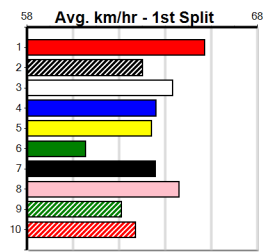

9

5:12PM

(VIC time)

Distance: 390m, Race Type: Tier 3 - Grade 7, Total Prizemoney: $1,530
1st: $1,000, 2nd: $320, 3rd: $160, 4th: $50

UNLEASH GIGI (1) recorded a good all the way win last start and she looks drawn to find the arm again early and prove hard to reel in. POCKET MOUSE (8) produced solid efforts prior to her last two starts and she could be the danger here.

Watchdog Tips: 1 8 5 4 Bet: Win 1

UNLEASH GIGI [7] Good all the way winner last start, one to beat. $4.20
Bitch Jan-23 Sire: BEAST UNLEASHED Dam: VEGAS TICKET
Trainer: Adam Norris (Girgarre)
Winning Distances: < 300m (0) 300 - 399m (1) 400 - 499m (0) 500 - 599m (0) 600 - 699m (0) > 700m (0)
Winning Weights: 26.4(1)
2nd (4) 26.0 390 SHP R2 02-Sep-24 22.94 21.92 4.50L SCOTT LIL DIVA (22.63) M/42 . . . W 8.79 $6.10 M
4th (7) 26.1 390 SHP R2 16-Sep-24 22.58 22.08 3.75L HAS A LOT (22.32) M/33 . . . W 8.51 $3.60 M
1st (5) 26.4 390 SHP R1 17-Oct-24 22.58 22.22 1.25L DALE'S CORNER (22.66) M/11 . . . . 8.52 $2.20 T3-M
Last 3 wins NOT included above
Box History: Bx 1st 2nd 3rd 4th 5th 6th 7th 8th
1 1 1 1 1 1 1 1
2 1 1 1 1 1 1 1
3 1 1 1 1 1 1 1
4 1 1 1 1 1 1 1
5 1 1 1 1 1 1 1
6 1 1 1 1 1 1 1
7 1 1 1 1 1 1 1
8 1 1 1 1 1 1 1
Prize Best $1595.00 FSH
Starts 3-1-1-0
Trk/Dts 0-0-0-0
APM 1476

TINKER BRUCE [7] Good turn of foot in recent placings, must respect $12.00
Dog Mar-21 Sire: FERNANDO BALE Dam: DYNA BOBBI
Trainer: Jennifer Burns (Balliang)
Winning Distances: < 300m (0) 300 - 399m (0) 400 - 499m (1) 500 - 599m (0) 600 - 699m (0) > 700m (0)
Winning Weights: 29.1(1)
7th (4) 30.2 460 GEL R7 31-Aug-24 26.68 25.63 15.00 PIEBALD (25.63) M/577 . . . . 6.78 $14.30 X67
3rd (2) 30.2 460 GEL R9 10-Sep-24 26.02 25.68 5.00L HOT SAKI (25.68) M/335 . . . . 6.68 $14.70 7
5th (8) 30.0 460 GEL R9 13-Sep-24 26.37 25.59 6.00L PAW VERNON (25.96) M/655 . . . . 6.88 $24.90 X67
4th (2) 29.7 450 WBL R5 19-Sep-24 26.06 25.20 13.00 PAW PIERRE (25.20) M/454 . . . . 6.93 $19.00 X67
4th (8) 29.2 425 BEN R6 02-Oct-24 24.59 23.88 5.50L RADEBE (24.23) M/684 . . . . 6.67 $11.20 SH
ST (-) 30 390 BAL 14-Oct-24 22.40 . . . . 0.01L Trial Cleared Q/11 . 1of5 . 8.47 . ST
3rd (2) 30.1 390 BAL R4 17-Oct-24 22.94 22.15 6.00L ZIPPING VELMA (22.52) M/63 . . . . 9.00 $3.50 T3-7
2nd (3) 30.7 390 BAL R3 23-Oct-24 22.72 21.71 3.25L RUBY'S SHOW (22.50) Q/32 . . . . 8.51 $11.50 RW
Last 3 wins NOT included above
1st (3) 29.1 400 GEL R1 26-Apr-24 22.94 22.29 0.025 RIORSON BALE (22.94) Q/11 . . . . 8.54 $3.10 M
Box History: Bx 1st 2nd 3rd 4th 5th 6th 7th 8th
1 1 1 1 1 1 1 1
2 1 1 1 1 1 1 1
3 1 1 1 1 1 1 1
4 1 1 1 1 1 1 1
5 1 1 1 1 1 1 1
6 1 1 1 1 1 1 1
7 1 1 1 1 1 1 1
8 1 1 1 1 1 1 1
Prize Best $6260.00
Starts 22.72(3)-23/10/24
Trk/Dts 29-1-7-5
APM 4-0-2-1 3057