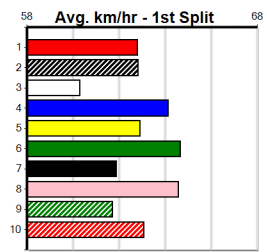

TOWN & COUNTRY LINE MARKING

Distance: 390m, Race Type: Tier 3 - Grade 6, Total Prizemoney: $1,530
1st: $1,000, 2nd: $320, 3rd: $160, 4th: $50

GO SEEK MURPHY (6) showed speed in his good recent win and placing and he may only need to step on terms to salute in this. AUDITION (2) can race a bit closer to the speed in this and he could make his presence felt here.

Watchdog Tips: **6** **2** **8** **4** **Bet:** **Box Trifecta 2,4,6,8 ($10 for 41.67%)**

1

PELICAN FLYER [6] **Been too slow early in recent times, needs to step** **$21.00**

BK **Bitch** **Apr-22** **Sire: MY REDEEMER** **Dam: LIVERPOOL FLYER** **Trainer: Billy Mcrae (Smythes Creek)**

Owner(s): Backyard Members (SYN), M Panopoulos, G Mcrae, B Mcrae

Winning Distances: < 300m (0) 300 - 399m (2) 400 - 499m (0) 500 - 599m (0) 600 - 699m (0) > 700m (0)

Winning Weights: 25.0(1) 25.9(1)

Box	1st	2nd	3rd	4th	5th	6th	7th	8th
1	1	1	1	1	1			
2								
3				1				
4					1	1	1	3
5	1							1
6			1		1	1		2
7		1	1					
8	1		1	2		1		

Last 3 wins NOT included above

1st	2nd	3rd	4th	5th	6th	7th	8th
1st (1) 25.9 390 BAL R1 01-Apr-24 22.58 22.14 1.75L PROJECT MAYHEM (22.69) Q/11 SW 8.52 $20.80 T3-M							
1st (8) 25.0 390 BAL R10 19-May-24 22.80 22.47 1.00L KAYDEN'S CUDDLES (22.85) M/11 8.50 $3.00 T3-7							

Prize Best Starts Trk/Dts APM $3750.00 22.41(6)-2/6/24 28-2-3-4 14-2-1-2 1352

2

AUDITION [6] **Can race closer to the speed in this, big danger.** **$7.00**

F **Dog** **Aug-22** **Sire: BERNARDO** **Dam: SENSORY** **Trainer: Peter Frost (Heathcote)**

Owner(s): SEE THE DREAM (SYN), S Buccilli, B Buccilli

Winning Distances: < 300m (0) 300 - 399m (1) 400 - 499m (1) 500 - 599m (0) 600 - 699m (0) > 700m (0)

Winning Weights: 35.3(1) 35.7(1)

Box	1st	2nd	3rd	4th	5th	6th	7th	8th
1	1							
2								
3	1			1	1			1
4								
5					1			
6			1			1		
7				1		1		
8								

Last 3 wins NOT included above

1st	2nd	3rd	4th	5th	6th	7th	8th
4th (7) 36.5 450 BAL R1 25-Aug-24 26.28 25.50 8.50L DECORATED (25.71) M/633 7.13 $4.50 T3-M							
3rd (6) 36.2 450 SHP R1 05-Sep-24 26.49 25.41 1.5L DROP OF INK (26.39) M/754 6.97 $8.00 T3-M							
1st (1) 35.7 350 HVL R1 19-Sep-24 19.72 19.49 3.5L MIA MASTER (19.95) M/4 6.71 $5.70 T3-M							
1st (3) 35.3 425 BEN R3 26-Sep-24 24.29 24.09 4.25L BOROUGH BOUND (24.58) M/111 6.63 $2.00 T3-7							
4th (3) 35.2 425 BEN R1 04-Oct-24 24.50 23.88 7.00L LIGHTNER RANGE (24.05) M/454 6.70 $13.60 X67							
6th (6) 35.7 425 BEN R4 09-Oct-24 24.91 23.99 7.50L SUPER CEVICHE (24.40) M/477 6.78 $3.20 T3-6							
5th (5) 35.8 390 SHP R10 17-Oct-24 22.87 22.22 4.50L EVIE'S PROMISE (22.56) M/44 8.84 $4.80 T3-6							
7th (3) 35.9 425 BEN R4 23-Oct-24 24.75 24.02 9.50L LITTLE GLADYS (24.11) M/787 6.73 $3.70 T3-6							

Prize Best Starts Trk/Dts APM $2385.00 FSTD 10-2-0-1 0-0-0-0 2113

3

SECOND THOUGHTS [6] **Slow out and well beaten of late, needs it easier.** **$15.00**

F **Dog** **Jul-21** **Sire: WHISKEY RIOT** **Dam: VALLETTA MIST** **Trainer: Mark Giddings (Heathcote)**

Owner(s): M Giddings

Winning Distances: < 300m (0) 300 - 399m (0) 400 - 499m (2) 500 - 599m (0) 600 - 699m (0) > 700m (0)

Winning Weights: 35.2(1) 35.3(1)

Box	1st	2nd	3rd	4th	5th	6th	7th	8th
1	1	1						
2	1	2	3	1				
3			1	2				
4				1	1	1	2	1
5	1				1			
6		1				1	1	
7			1			1	1	2
8		1		1	1	1	1	1

Last 3 wins NOT included above

1st	2nd	3rd	4th	5th	6th	7th	8th
1st (2) 35.2 450 BAL R2 30-Sep-23 25.66 25.41 2.25L CLARETOWN MIKEY (25.81) S/221 6.90 $5.50 M							

Prize Best Starts Trk/Dts APM $5705.00 FSTD 36-2-5-5 0-0-0-0 496