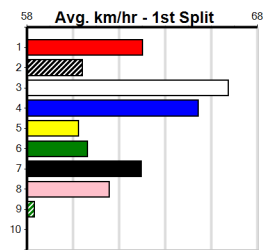

SPORTSBET EVERY DOG HAS ITS DAY

Distance: 450m, Race Type: Tier 3 - Maiden, Total Prizemoney: $1,530
1st: $1,000, 2nd: $320, 3rd: $160, 4th: $50

MINH JACK (2) showed early speed in his good placing here two starts back and he may be the one to beat in this. LONG REEF (1) has recorded handy placings in his last two starts and can challenge from his gun draw today.

Watchdog Tips: **2** **1** **4** **7** **Bet:** Quinella 1/2 ($10 for 1000%)

Form Box	Wgt	Dist	Track	Date	Time	BON	Margin	1st/2nd (Time)	PIR	Checked	Comment	W/R	Split 1	S/P	Grade	
1	LONG REEF [M] Gun draw, handy placings in his last 2, danger. $7.50															
	BK	Dog	Jan-22		Sire: RAW ABILITY		Dam: SEA MIST		Trainer: Daniel Hawthorne (Warrnambool)							
	Owner(s): THREE GIFTS (SYN), D Hawthorne, S Maher															
	Winning Distances: < 300m (0) 300 - 399m (0) 400 - 499m (0) 500 - 599m (0) 600 - 699m (0) > 700m (0)															
	Winning Weights:															
	4th (7)	32.2	450	BAL	R3	15-Mar-24	26.09	25.36	5.50L DUCHESS GEORGIA (25.72)	M/523				6.80	$5.20	M
	3rd (4)	32.2	390	WBL	R1	03-Jun-24	22.95	22.23	2.50L SOHO QUICKLY BY (22.78)	M/53				9.03	$4.40	M
	2nd (5)	33.0	390	SHP	R1	08-Aug-24	22.85	22.32	1.5L SASSY PANAMA (22.75)	M/22				8.83	$5.90	T3-M
	2nd (6)	32.7	410	HOR	R2	17-Aug-24	24.06	23.09	0.10L UNITY BALE (24.05)	M/22				10.55	$7.00	M
	7th (5)	32.9	390	WBL	R1	30-Sep-24	23.42	22.34	8.00L BELAIR BETTY (22.87)	M/77		VO		9.17	$5.20	M
4th (2)	33.4	390	WBL	R3	07-Oct-24	23.26	22.32	9.50L WHIPSTICK SERENA (22.62)	M/53				9.20	$5.80	M	
3rd (6)	32.8	390	BAL	R1	17-Oct-24	22.91	22.15	2.50L ALWAYS LOYAL (22.74)	S/44				8.77	$7.30	T3-M	
3rd (6)	32.6	400	GEL	R2	22-Oct-24	23.31	22.43	3.5L WESTSIDE WIZARD (23.07)	M/45				8.69	$13.00	T3-M	
Last 3 wins NOT included above																
Box History																
Bx	1st	2nd	3rd	4th	5th	6th	7th	8th								
1																
2	1															
3																
4																
5																
6																
7																
8																
Prize Best	$2060.00															
Starts	26.09(7)-15/3/24															
Trk/Dts	13-0-4-3															
APM	1-0-0-0 1076															
2	MINH JACK [M] Showed speed in his good placing 2 back, go close. $3.20															
	RBD	Dog	Jan-23		Sire: TOMMY SHELBY		Dam: MEPUNGA SPARKLE		Trainer: Jason Sharp (Lara)							
	Owner(s): T Bailey															
	Winning Distances: < 300m (0) 300 - 399m (0) 400 - 499m (0) 500 - 599m (0) 600 - 699m (0) > 700m (0)															
	Winning Weights:															
	5th (6)	30.5	400	GEL	R9	07-Oct-24	23.23	22.73	7.50L ETERNIA (22.73)	S/65				8.80	$26.90	M
	2nd (7)	30.6	390	BAL	R1	16-Oct-24	22.61	21.97	4.00L CHEEKY DEED (22.33)	M/22				8.81	$7.30	M
	4th (7)	30.1	390	BAL	R3	24-Oct-24	22.83	22.08	8.00L HIM TARZAN (22.29)	M/54				8.76	$2.60	M
	Last 3 wins NOT included above															
	Box History															
Bx	1st	2nd	3rd	4th	5th	6th	7th	8th								
1																
2																
3																
4																
5																
6																
7																
8																
Prize Best	$595.00															
Starts	FSTD															
Trk/Dts	3-0-1-0															
APM	0-0-0-0 595															
3	ASTON DARWIN [M] Handy placings in 2 of 3 starts to date, keep safe $6.50															
	BK	Dog	Jun-22		Sire: ASTON RUPEE		Dam: ASTON OPAL		Trainer: Aimee Drew (Dennington)							
	Owner(s): R Borda															
	Winning Distances: < 300m (0) 300 - 399m (0) 400 - 499m (0) 500 - 599m (0) 600 - 699m (0) > 700m (0)															
	Winning Weights:															
	3rd (4)	32.6	450	WBL	R4	19-Sep-24	25.97	25.20	4.00L EXTRADITED (25.70)	M/344				6.83	$6.60	MH
	7th (4)	32.6	450	WBL	R3	26-Sep-24	26.26	25.40	13.00 EXTRADITED (25.40)	Q/358				6.70	$10.90	MF
	3rd (2)	32.2	512	MTG	R9	20-Oct-24	30.52	29.59	12.00 ASTON BOTAN (29.68)					4.60	$3.20	XM6
	Last 3 wins NOT included above															
	Box History															
Bx	1st	2nd	3rd	4th	5th	6th	7th	8th