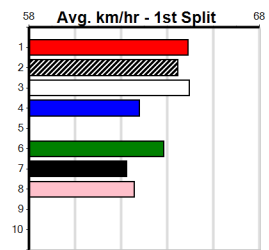

FAMILY HALLOWEEN NIGHT 31ST OCTOBER

Distance: 545m, Race Type: Grade 5 T3, Total Prizemoney: $1,740
1st: $1,150, 2nd: $360, 3rd: $180, 4th: $50

MORE VOLTAGE (7) has shown good speed in his smart wins in 2 of his last 4 starts and he could prove hard to hold out again in this. SMOOTH RANGER (4) can show good mid race pace and looks well suited by the vacant box on her outside here.

Watchdog Tips: 7 4 2 1 **Bet:** Win 7

	Form Box	Wgt	Dist	Track	Date	Time	BON	Margin	1st/2nd (Time)	PIR	Checked	Comment	WR	Split 1	S/P	Grade	
1	CALM THE STORM [5] $6.50																
	Can show early speed but place looks best.																
	WBK Bitch Oct-22 Sire: FERNANDO BALE Dam: SUB ROSA Trainer: William Donlon (Burnbank)																
	Owner(s): P Radstock																
	Winning Distances: < 300m (0) 300 - 399m (2) 400 - 499m (2) 500 - 599m (1) 600 - 699m (0) > 700m (0)																
	Winning Weights: 24.6(1) 25.1(2) 25.8(1) 26.2(1)																
	2nd (1) 26.2 450 BAL R7 09-Sep-24 25.98 25.55 1.00L YEAH SWEETIE (25.92) S/322 . . . 6.78 $2.10 T3-5																
	1st (1) 25.8 450 BAL R7 16-Sep-24 25.59 25.34 5.00L TINKER PAT (25.94) M/111 . . . 6.63 $1.90 T3-5																
	6th (1) 25.8 520 GEL R6 20-Sep-24 30.71 30.23 7.00L RUXTON FLAME (30.23) M/6666 . . . 5.57 $33.00 5																
	2nd (3) 25.7 450 BAL R7 25-Sep-24 25.90 25.40 2.50L MAGNUM RIOT (25.73) M/553 . . . 6.72 $43.40 5																
2	SIR BINGO [5] $3.20																
	Good placings in 3 of his last 4 starts, chance.																
	RF Dog May-21 Sire: ORSON ALLEN Dam: INVICTUS GLORY Trainer: Trent Blacker (Mitchell Park)																
	Owner(s): R Lound																
	Winning Distances: < 300m (0) 300 - 399m (0) 400 - 499m (4) 500 - 599m (2) 600 - 699m (0) > 700m (0)																
	Winning Weights: 30.8(1) 31.3(1) 31.5(1) 32.0(2) 32.2(1)																
	6th (5) 31.7 500 BEN R8 12-Jul-24 28.93 28.18 11.00L VERDI (28.18) M/677 . . . 6.74 $23.00 X45																
	4th (2) 31.6 450 BAL R8 17-Jul-24 25.64 25.28 5.50L WINKING WILLIE (25.28) S/764 . . . 6.75 $79.60 X45																
	7th (2) 31.6 450 WBL R6 25-Jul-24 26.21 25.55 8.00L BUN UNDERCURRENT M/565 . . . 6.95 $3.00 5																
	6th (6) 31.5 390 BAL R13 18-Sep-24 22.73 21.78 6.50L ZAP (22.28) M/46 . . . 8.75 $10.10 5																
3	BUN WILDFIRE [5] $8.00																
	Much better than her last 2 starts, cannot dismiss																
	BDW Bitch Jun-22 Sire: DROOPYS SYDNEY Dam: GYPSY BUN Trainer: Jordan Formosa (Heathcote)																
	Owner(s): S Stefanos																
	Winning Distances: < 300m (0) 300 - 399m (0) 400 - 499m (3) 500 - 599m (1) 600 - 699m (0) > 700m (0)																
	Winning Weights: 29.2(1) 29.3(1) 29.4(1) 29.5(1)																
	3rd (8) 29.7 500 BEN R8 18-Sep-24 28.64 28.46 2.25L APPLICANT (28.48) M/333 . . . 6.75 $4.70 T3-5																
	3rd (7) 29.4 545 BAL R12 23-Sep-24 31.73 31.52 3.00L LYON BALE (31.52) M/1111 . . . SW . . . 6.72 $4.00 T3-5																
	6th (6) 29.3 500 BEN R8 26-Sep-24 28.61 28.27 5.00L JALAPENO GEM (28.27) M/466 . . . 6.71 $4.50 T3-5																
	5th (8) 29.6 425 BEN R2 02-Oct-24 24.48 23.88 6.00L MAGNET MOVER (24.07) Q/477 . . . 6.70 $4.80 SH																
4	SMOOTH RANGER [5] $4.60																
	Good mid race pace, vacant box helps, danger.																
	BK Bitch Apr-22 Sire: OUT OF RANGE Dam: FREEDOM FIRE Trainer: Malcolm Carr (Devon Meadows)																
	Owner(s): J Carr																
	Winning Distances: < 300m (0) 300 - 399m (0) 400 - 499m (4) 500 - 599m (1) 600 - 699m (0) > 700m (0)																
	Winning Weights: 27.0(2) 27.3(1) 27.7(1) 27.9(1)																
	3rd (2) 27.9 460 GEL R6 10-Sep-24 25.96 25.68 1.75L TRICKY DISCO (25.84) M/444 . . . 6.73 $9.10 5																
	1st (5) 27.7 460 WGL R7 19-Sep-24 26.12 25.99 0.75L ARTS INFERNO (26.16) M/543 . . . 6.66 $8.90 5																
	6th (8) 27.7 515 SAN R11 26-Sep-24 30.02 29.29 8.00L PEACOCK (29.47) S/8766 . . . 5.34 $38.60 5																
	6th (8) 27.7 515 SAP R6 30-Sep-24 30.13 29.15 9.50L FLYING DINAR (29.48) M/7766 . . . 5.25 $69.80 RWH																
5	*** VACANT BOX ***																
	Sire: Dam: Trainer:																
	Owner(s):																
	Winning Distances: < 300m (0) 300 - 399m (0) 400 - 499m (0) 500 - 599m (0) 600 - 699m (0) > 700m (0)