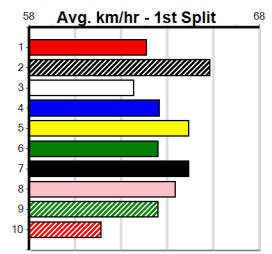

Ballarat
7
4:36PM
(VIC time)

RSN GREY AREAS - WEDNESDAY & FRIDAY

Distance: 450m, Race Type: Grade 5 T3, Total Prizemoney: $1,530
1st: $1,000, 2nd: $320, 3rd: $160, 4th: $50

SHINY NEW TOY (3) showed speed in his solid win here 4 starts back and he could be the one to beat with an ounce of luck early here. OX THE MAN (2) has met some speedy types in his recent outings and he can challenge in this.

Watchdog Tips: **3** **2** **6** **8** **Bet:** **Box Quinella 2,3,6 ($10 for 333.33%)**

MIGHTY THANOS [5] **Handy placings in 2 of last 4 but needs to step.** **$10.00**
BK Dog Mar-20 Sire: MY REDEEMER Dam: ANGEL DASH
Owner(s): SAMPIERI (SYN), F Sampieri, C Sampieri, M Sampieri
Trainer: Ronald Fisher (Lara)
Winning Distances: < 300m (0) 300 - 399m (3) 400 - 499m (7) 500 - 599m (2) 600 - 699m (0) > 700m (0)
Winning Weights: 30.0(1) 30.3(1) 30.4(1) 30.5(1) 30.8(1) 31.0(1) 31.1(1) 31.3(1) 32.0(2) 32.4(1) 32.5(1)

Box	1st	2nd	3rd	4th	5th	6th	7th	8th
1	1	2	1	4	2	1	1	2
2	4	2	4	2		4		
3	2		3		3	1	1	
4	2		1	2	2	3	1	2
5	1		2	2	1	3	3	2
6		5	3		2			1
7	2	2	1	1	3	1	2	
8			4	4	1	3	1	

Prize Best Starts Trk/Dts APM
$26589.38
25.81(5)-31/12/22
104-12-11-19
4-1-0-0
2003

OX THE MAN [5] **Met some speedy types in recent times, danger.** **$4.20**
BK Dog Aug-20 Sire: MY REDEEMER Dam: SHOUT OUT LOUD
Owner(s): Send It (SYN), T Downie, S O'connor, B Brown
Trainer: Brian Brown (Axedale)
Winning Distances: < 300m (0) 300 - 399m (4) 400 - 499m (8) 500 - 599m (7) 600 - 699m (0) > 700m (0)
Winning Weights: 33.5(1) 33.6(1) 33.7(1) 33.8(1) 33.9(2) 34.0(1) 34.1(1) 34.2(1) 34.3(1) 34.4(2) 34.5(1) 34.6(1) 34.7(1)

Box	1st	2nd	3rd	4th	5th	6th	7th	8th
1	1	4	4	2	3	1	1	
2	4	4	2	3	2	1		
3	2	1	2				3	
4	1	5	3	2	1	3	3	
5	2	1	1	1	2			2
6	2	5	1	3	3			
7	3	4	2	2	1			1
8	6	5	2	4	1	3		

Prize Best Starts Trk/Dts APM
$80820.00
25.66(8)-25/4/22
121-19-30-17
4-1-1-0
5828

SHINY NEW TOY [5] **Showed speed in solid win here 4 back, go close.** **$3.60**
BE Dog Apr-22 Sire: SHIMA SHINE Dam: CHUN LI
Owner(s): Vi Alskar Hundar (SYN), A Lie, J Sharp
Trainer: Dylan Sharp (Lara)
Winning Distances: < 300m (0) 300 - 399m (1) 400 - 499m (5) 500 - 599m (0) 600 - 699m (0) > 700m (0)
Winning Weights: 28.6(1) 29.1(1) 29.3(1) 29.8(1) 30.0(1) 30.4(1)

Box	1st	2nd	3rd	4th	5th	6th	7th	8th
1			1					
2				1	1			
3			1	1	2			
4	1			1		1		1
5	1	1		1	2			1
6	1		1		1	1		1
7	3	1	1					1
8		2	1					

Prize Best Starts Trk/Dts APM
$9530.00
25.83(6)-6/5/24
33-6-4-5
1-0-0-0
4156

MISS IMMY LEE [5] **Can be a bit too slow early at times, needs luck.** **$8.00**
BK Bitch Dec-20 Sire: ZAMBORA BROCKIE Dam: MISS GYPSY LEE
Owner(s): G Lemin
Trainer: Gayle Lemin (Axedale)
Winning Distances: < 300m (0) 300 - 399m (0) 400 - 499m (7) 500 - 599m (2) 600 - 699m (0) > 700m (0)
Winning Weights: 27.4(1) 27.7(1) 27.9(2) 28.3(1) 28.4(1) 28.5(2) 28.6(1)

Box	1st	2nd	3rd	4th	5th	6th	7th	8th
1	1	2		2	2			1
2		1		1	1	1		2
3			2	1	1			3
4	1	3	1	1		1		1
5	1	2	2	2	2			1
6	3		1		1	1		2
7	2	2	1	3	1			2
8	2	3	1	1				1

Prize Best Starts Trk/Dts APM
$16050.00
25.81(5)-19/12/22
71-9-12-8
10-2-2-1
1970

FLYING BESSIE [5] **Tough draw, may get shuffled back, tested here.** **$15.00**
BK Bitch Jan-22 Sire: ZAMBORA BROCKIE Dam: BESSIE'S DAISY
Owner(s): G and S MANNION (SYN), G Mannion, S Mannion
Trainer: Gary Mannion (Gordon)
Winning Distances: < 300m (0) 300 - 399m (3) 400 - 499m (0) 500 - 599m (0) 600 - 699m (0) > 700m (0)
Winning Weights: 27.3(1) 27.6(1) 27.8(1)

Box	1st	2nd	3rd	4th	5th	6th	7th	8th
1			1	1				
2	1			1				
3					1			
4	1						1	1
5	1	1			1			1
6		1	1	1				2
7								
8			1					1

Prize Best Starts Trk/Dts APM
$4370.00
FSTD
19-3-2-3
0-0-0-0
2454