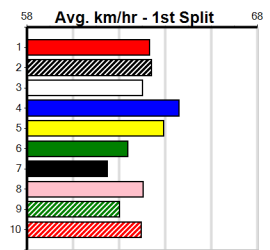

SOUTHERN SHEETMETAL (1-2 WINS)

Distance: 450m, Race Type: Tier 3 - Restricted Win, Total Prizemoney: $1,530
1st: $1,000, 2nd: $320, 3rd: $160, 4th: $50

PAW UCOLTA (2) has been far from disgraced in some tougher races in recent times and he may be the one to beat in this. PAW JUDD (6) has shown early speed in some good recent efforts and he could be right in the finish again here.

Watchdog Tips: [2] [6] [5] [9] Bet: Win 2

Form Box Wgt Dist Track Date Time BON Margin 1st/2nd (Time) PIR Checked Comment W/R Split 1 S/P Grade
CONDHAH EXPRESS [7] Can be a bit too slow early, may need some luck. $12.00
BK Bitch Nov-22 Sire: ZACK MONELLI Dam: WON'T STOP HER
Owner(s): D Keane
Trainer: Mark Keane (Koroit)

PAW UCOLTA (NSW)[7] Far from disgraced in hard races of late, go close $3.20
RBD Dog Feb-23 Sire: CHRISTO BALE Dam: WINNIE ALLEN
Owner(s): B Wheeler
Trainer: Samantha Grenfell (Anakie)

WESTSIDE WIZARD [7] Showed speed in handy last start win, keep safe. $8.00
BK Dog Feb-23 Sire: KOBLENZ Dam: MISS MOLLY LEE
Owner(s): LECCHINO SYND (SYN), N Lecchino, S Lecchino, N Lecchino
Trainer: Nick Lecchino (Lethbridge)

SLOAN STREET [6] Early speed, handy placings 2 of last 4, threat. $6.50
F Bitch Jun-22 Sire: BERNARDO Dam: SUFFRAGETTE
Owner(s): R Mcmillan
Trainer: Jordan Formosa (Heathcote)

WHIPSTICK SERENA [6] Racing in great fashion last few, big chance. $5.00
BK Bitch Jan-23 Sire: AUSSIE INFRARED Dam: FAUN FLAME
Owner(s): Whipstick Kennels (SYN), C Jackson, C Taylor
Trainer: Cameron Taylor (Neilborough)