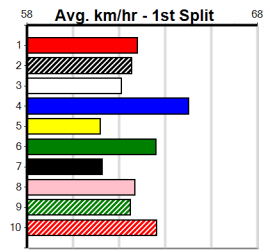

Ballarat
14 (E2)
7:04PM
(VIC time)

BALLARAT RACE 14

Distance: 390m, Race Type: Grade 5 T3, Total Prizemoney: $1,530
1st: $1,000, 2nd: $320, 3rd: $160, 4th: $50

DANYO'S BOAR (7) recorded a good last start win here from a wide draw and he may be the one to beat again in this. FINANCIER (8) showed good mid race pace in his solid placing here 2 starts back and he could make his presence felt again.

Watchdog Tips: **7** **8** **1** **2** **Bet:** **Win 7**

1

KIPPY BALE (NSW)[5] **Much easier here than her last few, big chance.** **$4.20**
BK Bitch Aug-20 Sire: ORSON ALLEN Dam: DYNA HADRIA
Owner(s): D Lappin Trainer: Adam Norris (Girgarre)
Winning Distances: < 300m (0) 300 - 399m (1) 400 - 499m (16) 500 - 599m (1) 600 - 699m (0) > 700m (0)
Winning Weights: 26.1(2) 26.2(1) 26.3(1) 26.5(3) 26.7(2) 26.8(2) 26.9(1) 27.2(2) 27.5(1) 27.6(1) 27.9(1) 28.0(1)

Box	1st	2nd	3rd	4th	5th	6th	7th	8th
1	2	2	2	2	2	2	2	2
2	2	3	1	1	2	4	4	4
3	1	3	1	1	1	1	1	1
4	1	3	3	1	1	1	1	1
5	3	1	1	1	4	2	1	1
6	2	4	2	4	4	1	1	1
7	6	1	1	1	1	1	1	1
8	3	1	1	1	2	1	1	1

Prize Best Starts Trk/Dts APM: $55119.38, 22.65(5)-21/3/24, 89-18-12-16, 2-0-0-0, 1855

2

URANA EXPRESS [5] **Has talent, can show early speed, must respect.** **$8.00**
WBE Bitch Sep-21 Sire: SUPERIOR PRODUCT Dam: MA'S PLUM JAM
Owner(s): P May Trainer: Paul May (Inglewood)
Winning Distances: < 300m (0) 300 - 399m (2) 400 - 499m (2) 500 - 599m (0) 600 - 699m (0) > 700m (0)
Winning Weights: 24.7(1) 25.1(1) 25.2(1) 25.5(1)

Box	1st	2nd	3rd	4th	5th	6th	7th	8th
1	1	1	1	1	2	1	1	1
2	1	1	1	1	1	1	1	1
3	1	1	1	1	1	1	1	1
4	1	1	1	1	1	1	1	1
5	1	1	1	1	1	1	1	1
6	1	1	1	1	1	1	1	1
7	1	1	1	1	1	1	1	1
8	1	1	1	1	1	1	1	1

Prize Best Starts Trk/Dts APM: $4740.00, FSH, 22-4-1-1, 0-0-0-0, 2258

3

NITRO BALE (NSW)[5] **Can show handy mid race pace, place with luck.** **$10.00**
BK Dog Feb-20 Sire: FERNANDO BALE Dam: DYNA HARPA
Owner(s): D Cutmore Trainer: Suzanne Mannion (Gordon)
Winning Distances: < 300m (0) 300 - 399m (0) 400 - 499m (13) 500 - 599m (10) 600 - 699m (0) > 700m (0)
Winning Weights: 29.8(1) 29.9(1) 30.1(1) 30.2(3) 30.4(4) 30.5(4) 30.6(4) 30.7(3) 30.8(2)

Box	1st	2nd	3rd	4th	5th	6th	7th	8th
1	6	4	3	4	1	2	1	1
2	5	1	1	1	2	1	1	1
3	3	1	1	1	4	5	2	2
4	4	2	1	1	1	2	1	1
5	3	2	1	1	1	1	2	5
6	1	4	1	2	3	2	5	1
7	1	2	3	3	1	3	1	1
8	2	1	2	5	2	2	3	3

Prize Best Starts Trk/Dts APM: $100760.00, 22.19(7)-15/1/24, 122-23-17-10, 10-0-2-0, 2428

4

ALL DAMIRO (NSW)[5] ***** SCRATCHED ***** **$6.50**
BK Dog Jan-21 Sire: FERNANDO BALE Dam: MISS SPLENDAMIRO
Owner(s): M Roberts Trainer: Mark Roberts (Terang)
Winning Distances: < 300m (0) 300 - 399m (2) 400 - 499m (4) 500 - 599m (2) 600 - 699m (0) > 700m (0)
Winning Weights: 26.7(1) 26.8(2) 26.9(1) 27.0(1) 28.1(2) 28.6(1)

Box	1st	2nd	3rd	4th	5th	6th	7th	8th
1	1	2	1	2	2	1	1	1
2	3	3	1	2	1	1	1	1
3	1	1	1	1	1	1	1	1
4	1	1	3	2	1	1	2	2
5	2	2	2	2	2	2	2	2
6	2	1	2	2	2	2	2	2
7	1	2	1	2	1	2	3	1
8	1	1	1	2	1	2	3	2

Prize Best Starts Trk/Dts APM: $13935.00, 22.64(8)-30/12/23, 73-8-9-9, 4-0-0-0, 3026

5

AVISWOOD (SA)[5] **Drawn to find too much trouble here, tough ask.** **$21.00**
BK Dog Feb-22 Sire: DYNA DOUBLE ONE Dam: RIGHT EXIT
Owner(s): P Pace Trainer: Paul Pace (Scarsdale)
Winning Distances: < 300m (0) 300 - 399m (1) 400 - 499m (3) 500 - 599m (0) 600 - 699m (0) > 700m (0)
Winning Weights: 31.5(2) 31.7(1) 32.8(1)

Box	1st	2nd	3rd	4th	5th	6th	7th	8th
1	1	1	1	1	1	1	1	1
2	1	1	1	1	2	1	2	1
3	1	1	3	1	1	1	2	1
4	2	2	1	4	2	1	2	2
5	1	1	1	3	1	1	1	1
6	1	1	1	1	1	1	1	1
7	2	1	1	1	1	1	1	1
8	1	1	1	1	1	1	1	1

Prize Best Starts Trk/Dts APM: $6888.57, 22.50(8)-6/5/24, 50-4-6-5, 2-1-0-1, 2655