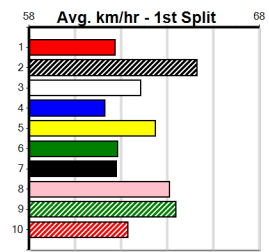

BALLARAT GREYHOUNDS BINGO EVERY

Distance: 390m, Race Type: Grade 5 T3, Total Prizemoney: $1,530
1st: $1,000, 2nd: $320, 3rd: $160, 4th: $50

DESMONDE (5) has plenty of talent and he could be the one to beat after his good placing here 2 starts back. HELLBOY (8) is well drawn in this and has the mid race pace to challenge. MR. FLASH (4) showed speed in his smart win here 4 back.

Watchdog Tips: 5 8 4 1 Bet: Win 5

CRACKERJACK BERN [5] Races well here, can race on the speed, threat. $6.50
BK Dog Nov-20 Sire: BERNARDO Dam: MAXIMUM OAKS Trainer: Craig Davis (Melton West)
Winning Distances: < 300m (0) 300 - 399m (4) 400 - 499m (6) 500 - 599m (0) 600 - 699m (0) > 700m (0)
Winning Weights: 28.6(1) 28.7(1) 28.8(1) 29.3(1) 29.5(1) 29.9(1) 30.5(1) 30.7(1) 31.0(1) 31.1(1)
1st (1) 30.5 390 BAL R12 22-Jul-24 22.56 22.36 1.75L ASTON SHERIFF (22.67) M/22 . . . . . 8.67 $4.80 T3-5
1st (2) 31.0 390 BAL R11 05-Aug-24 22.44 22.44 1.75L BERN'S BANJO (22.55) Q/11 . . . SW . . . 8.49 $9.50 T3-5
8th (3) 30.9 400 GEL R11 31-Aug-24 23.22 22.30 9.00L WHERE'S WALTER (22.61) Q/68 . . . . . 8.79 $33.00 X45
4th (3) 31.5 425 BEN R10 11-Sep-24 24.77 24.14 6.50L ZAP (24.32) Q/434 . . . . . 6.77 $11.80 T3-5
6th (7) 31.3 425 BEN R11 25-Sep-24 24.66 24.05 5.00L DEMON KYSAIAH (24.31) Q/346 . . . . . 6.69 $10.60 5
7th (2) 31.1 390 BAL R13 30-Sep-24 22.88 22.39 6.50L SHINY NEW TOY (22.44) Q/67 . . . . . 8.73 $3.90 T3-5
1st (6) 31.1 390 BAL R3 14-Oct-24 22.61 22.18 1.25L BRENDEN (22.68) Q/11 . . . SW . . . 8.46 $4.50 T3-5
7th (4) 30.8 425 BEN R10 23-Oct-24 24.76 24.02 5.00L PAW HUNTER (24.41) M/788 . . . . . 6.81 $27.30 T3-5
Last 3 wins NOT included above
1st (1) 29.5 390 BAL R5 11-Mar-24 22.51 22.26 2.00L BATTLE AXLE (22.64) Q/32 . . . SW . . . 8.73 $7.30 T3-5
1st (1) 29.9 425 BEN R5 20-Apr-24 24.51 23.92 1.25L CAWBOURNE GROUP M/211 . . . . . 6.58 $3.90 5
1st (4) 30.7 400 GEL R10 23-May-24 22.67 22.37 6.50L VENTURA BALE (23.11) M/11 . . . . . 8.47 $23.40 5

TASMAN HOPE (TAS)[5] Can come out running in his races, must respect. $8.50
BK Dog May-21 Sire: GENERAL DESTINI Dam: ALARMING BETTY Trainer: Kylie Norton (Craigieburn)
Winning Distances: < 300m (0) 300 - 399m (11) 400 - 499m (0) 500 - 599m (0) 600 - 699m (0) > 700m (0)
Winning Weights: 31.6(1) 32.5(5) 32.6(1) 32.8(1) 33.0(1) 33.1(1) 33.2(1)
4th (5) 32.8 300 HVL R5 09-Aug-24 17.17 16.90 1.75L MYSTIC LOVE (17.06) M/2 . . . . . 3.98 $9.70 T3-5
2nd (4) 32.6 390 SHP R4 22-Aug-24 22.56 22.33 0.75L URANA WHIRLWIND (22.52) M/22 . . . . . 8.50 $5.80 T3-5
5th (7) 32.5 390 SHP R4 29-Aug-24 22.96 22.11 7.00L HALEIGH VELLA (22.49) M/44 . . . . . 8.71 $9.80 5
2nd (7) 33.4 390 SHP R4 07-Sep-24 22.50 22.49 0.10L IN THEIR HONOUR (22.49) M/11 . . . SW . . . 8.52 $2.30 5
1st (8) 33.0 390 SHP R4 14-Sep-24 22.51 22.12 0.50L THAI BUTTERFLY (22.54) M/11 . . . . . 8.40 $7.70 5
4th (8) 32.7 300 HVL R3 19-Sep-24 17.11 16.83 4.00L BANK ROBBER (16.83) M/2 . . . . . 3.94 $13.90 T3-5
8th (7) 32.8 390 SHP R3 03-Oct-24 23.23 22.08 15.00L SMOKIN' GRACIE (22.23) S/77 . . . . . 8.85 $18.90 T3-5
6th (3) 33.1 300 HVL R4 11-Oct-24 17.23 16.95 3.75L GLORIOUS GLORY (16.97) M/2 . . . . . 3.94 $13.20 T3-5
Last 3 wins NOT included above
1st (5) 32.5 390 SHP R5 18-Jan-24 22.46 22.46 0.50L MARKET BLUE (22.48) Q/11 . . . . . 8.38 $11.40 T3-5
1st (5) 32.5 390 BAL R4 08-Apr-24 22.41 22.25 1.75L MY GIRL TORI (22.52) Q/11 . . . . . 8.32 $5.40 T3-5
1st (3) 33.2 300 HVL R4 26-Jul-24 16.97 16.76 2.00L SHE IS SCARLET (17.10) M/1 . . . . . 3.93 $4.00 T3-5