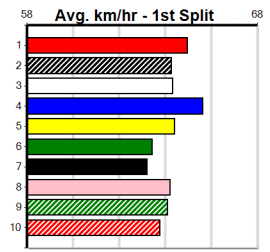

Ballarat
12
6:17PM
(VIC time)

TWO MORE RACES TO GO

Distance: 390m, Race Type: Grade 5 T3, Total Prizemoney: $1,530
1st: $1,000, 2nd: $320, 3rd: $160, 4th: $50

GOTHAM MARQUESS (4) can set the tempo soon after box rise in this and she could prove hard to reel in if she finds the arm. CLOSE COMBAT (1) was a smart last start all the way winner and looks like the danger from his gun draw here.

Watchdog Tips: 4 1 5 8 Bet: Win 4

1

CLOSE COMBAT [5] Gun draw, smart all the way last start win, danger **$4.60**

BK Dog Feb-22 Sire: FABREGAS Dam: GEORGIA KATE Trainer: Daniel Mckay (Toolleen)

Owner(s): D Mckay
Winning Distances: < 300m (0) 300 - 399m (3) 400 - 499m (2) 500 - 599m (0) 600 - 699m (0) > 700m (0)
Winning Weights: 33.6(1) 34.6(1) 34.7(1) 34.9(1) 35.2(1)

Box	Dist	Wgt	Age	Sex	DOB	Time	Margin	1st/2nd (Time)	PIR	Checked	Comment	WR	Split 1	S/P	Grade
3rd (7)	35.0	425	BEN	R11	31-Jul-24	24.53	24.14	1.75L EXPRESS PACK (24.42)	S/663	.	.	.	6.85	$5.00	5
6th (2)	35.3	300	HVL	R12	09-Aug-24	17.19	16.90	4.25L FINLEY BALE (16.90)	M/6	.	.	.	4.12	$4.20	T3-5
1st (4)	34.6	390	BAL	R10	25-Aug-24	22.29	22.06	1.00L QUILLA REEF (22.35)	M/11	.	.	.	8.40	$2.90	T3-5
6th (8)	34.4	390	SHP	R12	14-Sep-24	22.71	22.12	8.50L SHAKA GOES BANG (22.12)	S/66	.	.	.	8.58	$8.30	X45
3rd (2)	34.4	410	HOR	R5	24-Sep-24	23.66	22.93	8.00L TASTE OF HELL (23.11)	M/32	.	.	.	10.35	$12.40	X45
2nd (7)	34.3	400	GEL	R4	04-Oct-24	23.04	22.60	3.75L RUXTON SPICE (22.79)	M/52	.	.	.	8.60	$20.40	5
7th (8)	34.8	390	SHP	R10	12-Oct-24	22.76	21.99	8.00L BLAME SPENCER (22.21)	S/37	.	.	.	8.63	$10.60	X45
1st (6)	34.7	400	GEL	R5	22-Oct-24	23.14	22.43	1.25L KENSINGTON FLYER (23.22)	M/11	.	.	.	8.50	$3.20	T3-5
Last 3 wins NOT included above															
1st (6)	33.6	460	GEL	R1	16-Jan-24	26.08	25.80	3.75L CIRCLE THE GLOBE (26.33)	Q/211	.	.	.	6.70	$2.20	M
1st (6)	34.9	390	WBL	R4	10-Jun-24	22.31	22.18	6.00L MAYBE SPAGHETTI (22.72)	M/11	.	SW	.	8.68	$4.50	7
1st (8)	35.2	390	BAL	R10	14-Jul-24	22.34	22.33	2.50L HUSTLE NINA (22.51)	M/21	.	.	.	8.48	$3.80	T3-6

Box History

Bx	1st	2nd	3rd	4th	5th	6th	7th	8th
1			2	4	1	1		
2	1		1	1			2	
3				1				
4	1	2						
5					2			1
6	3	1	2	1		1		
7		2	1		1	1	2	
8	1					1	1	

Prize Best Starts Trk/Dts APM: $10935.00, 22.29(4)-25/8/24, 38-5-8-8, 2-2-0-0, 5525