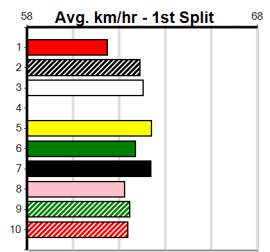

14 RACES TODAY

Distance: 390m, Race Type: Tier 3 - Maiden, Total Prizemoney: $1,530
1st: $1,000, 2nd: $320, 3rd: $160, 4th: $50

MISS MESSAGE (1) has shown good mid race pace in her recent placings and she could be the one to beat from the gun draw. SUFFOLK PARK (8) can be a bit hit or miss early but was smartly placed last start and can challenge again.

Watchdog Tips: 1 8 5 6 Bet: Win 1

Table with columns: Form Box, Wgt, Dist, Track, Date, Time, BON, Margin, 1st/2nd (Time), PIR, Checked, Comment, W/R, Split 1, S/P, Grade

Race 1: MISS MESSAGE (QLD)[M] $3.60. Shown good mid race pace, racing well, go close. Trainer: Michael Gibbons (Lara). Includes winning weights and box history.

Race 2: SUPER SEALANT [M] $5.00. *** SCRATCHED ***. Trainer: Margery Quick (Haddon). Includes winning weights and box history.

Race 3: NEIGHBOURS ALARM [M] $12.00. Can show early speed but place looks best. Trainer: Mark Keane (Koroit). Includes winning weights and box history.

Race 4: FEISTY AMY [M] $41.00. Yet to fire in her 2 starts, may need more time. Trainer: Katrina Evans (Kyneton). Includes winning weights and box history.

Race 5: HEART TO HEART [M] $8.00. Can race on the speed from the outset, chance. Trainer: Tracey Salter (Crowlands). Includes winning weights and box history.