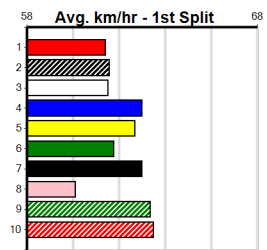

EUREKA CONCRETE

Distance: 450m, Race Type: Grade 5 T3, Total Prizemoney: $1,530
1st: $1,000, 2nd: $320, 3rd: $160, 4th: $50

BISMUTH (4) can race on the speed from the outset in this and he may prove hard to catch if he can find the arm. TINKER MIKE (2) showed speed in his good win here three starts back and he could be prominent throughout again.

Watchdog Tips: 4 2 1 3 Bet: Win 4

SPAGHETTI ARMS [5] Drawn to race closer to the speed here, chance. $4.00
Owner(s): N Salna
Winning Distances: < 300m (0) 300 - 399m (0) 400 - 499m (3) 500 - 599m (0) 600 - 699m (0) > 700m (0)
Box History table and Prize Best Starts table included.

TINKER MIKE [5] Showed speed in good win here 3 back, danger. $5.00
Owner(s): Burns Racing (SYN), C Burns, J Burns
Winning Distances: < 300m (0) 300 - 399m (2) 400 - 499m (5) 500 - 599m (1) 600 - 699m (0) > 700m (0)
Box History table and Prize Best Starts table included.

SUNSHINE GOLD [5] Smart last start winner, threat if can step here. $6.50
Owner(s): D Sheridan
Winning Distances: < 300m (0) 300 - 399m (3) 400 - 499m (3) 500 - 599m (0) 600 - 699m (0) > 700m (0)
Box History table and Prize Best Starts table included.

BISMUTH [5] Can race on the speed from the outset, go close. $3.20
Owner(s): G Black
Winning Distances: < 300m (0) 300 - 399m (2) 400 - 499m (4) 500 - 599m (0) 600 - 699m (0) > 700m (0)
Box History table and Prize Best Starts table included.

DR. FOREST [5] Likely to be out the back early in this, tough ask $12.00
Owner(s): GOREY SEVEN (SYN), G Malcolm, D Gore, J Couzens, G Kent
Winning Distances: < 300m (0) 300 - 399m (2) 400 - 499m (1) 500 - 599m (0) 600 - 699m (0) > 700m (0)
Box History table and Prize Best Starts table included.