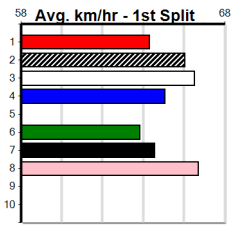

Bendigo

GREAT CHASE HT16

Distance: 500m, Race Type: Restricted Win Heat, Total Prizemoney: \$3,875
1st: \$2,600, 2nd: \$800, 3rd: \$400, 4th: \$75

5

8:12PM

(VIC time)

GAMBELLA (8) has been simply devastating in her two runs to date and she should have no trouble crossing early on. KRAKEN WISKY (4) has been luckless in his past two and he can make amends tonight. GREYSYND LARRY (1) continues to improve