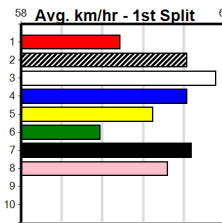

SPRING CUP HT2

Distance: 660m, Race Type: Mixed 4/5 Heat, Total Prizemoney: $4,445
1st: $2,990, 2nd: $920, 3rd: $460, 4th: $75

8

9:20PM

(VIC time)

ETHANOL VOLUME (4) has been racing in rare form of late and he will be carving out time on the arm. JAMARRA (1) is drawn to settle close and he will be very strong in the closing stages. WEST STAR (3) is nearing another win.

Watchdog Tips:

4 **1** **3** **6**

Bet:

Win 4