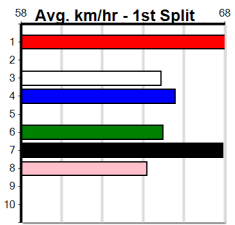

Bendigo

AVARD CIVIL DAMSELS DASH (1-4 WINS)

Distance: 425m, Race Type: Restricted Win, Total Prizemoney: $2,925
1st: $1,950, 2nd: $600, 3rd: $300, 4th: $75

2

7:12PM

(VIC time)

QILIN BALE (6) was brilliant when placed at Sandown last time and she will find this easier. TOUCH OF SIN (7) was a strong debut winner at Geelong and she will be in the mix again. GLISTENING (8) should get a nice cart across early on.

Watchdog Tips: **6** **7** **8** **1** **Bet:** **Box Quinella 6,7,8 ($10 for 333.33%)**