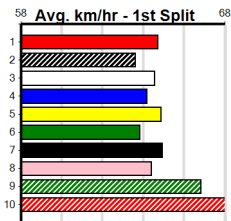

Bendigo

PETER BROWN CUSTOM HOMES

Distance: 425m, Race Type: Mixed 4/5, Total Prizemoney: $3,360
1st: $2,250, 2nd: $690, 3rd: $345, 4th: $75

3

7:30PM

(VIC time)

GO FOR GOLD (5) owns a sizzling 23.77 PB here and she can atone for some luckless runs of late.
DIG DAG (2) was impressive at Geelong last time and he will be very strong in the run home.
BELIEVING (3) has solid claims.

Watchdog Tips:

5

2

3

8

Bet:

Win 5