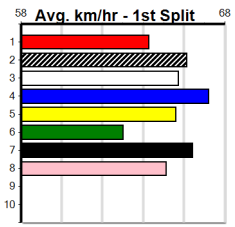

SPORTSBET HT2

Distance: 425m, Race Type: Grade 5 Heat, Total Prizemoney: $2,925
1st: $1,950, 2nd: $600, 3rd: $300, 4th: $75

11

0:25PM
(VIC time)

BETTER BANJO (4) is racing with great confidence at present and he is one of the better beginners in the race. KADE (2) is an exciting former NSW speedster and he just needs a little luck early on. JED'S MEMORY (8) looms as a threat

Watchdog Tips: **4** **2** **8** **5** **Bet:** **Win 4**

1 WHATEVER HE SAID [5] *Form and confidence has tapered off, place best*
BE D Feb-22 MY REDEEMER **WHATEVER I WANT** **$12.00**

Form	Box	Weight	Dist	Track	Date	Time	BON	Margin	1st/2nd (Time)	PIR	Checked	Comment	W/R	Split 1	S/P	Grade
8th	(8)	33.3	515	SAN	R11	12-Sep-24	30.54	29.20	12.00LDR. FARRAH (29.77)	M/5378	.	.	.	5.25	$47.40	5
6th	(5)	33.4	350	HVL	R9	15-Sep-24	19.73	19.34	5.50LINSTINCTIVELY (19.37)	M/7	.	.	.	6.71	$19.30	5
5th	(8)	33.6	460	GEL	R7	20-Sep-24	26.55	25.75	12.00LAEROPLANE MODE (25.75)	M/656	.	.	.	7.01	$20.70	5
6th	(7)	33.0	525	MEP	R8	25-Sep-24	30.79	29.64	12.00L VILMA BALE (30.01)	M/4776	.	.	.	5.23	$87.30	X45

Owner(s): W Sutcliffe

Winning Boxes

1	2	3	4	5	6	7	8
2	2		1				1
Prize	$11,760.00						
Best	FSH						
Starts	28-6-3-4						
Trk/Dst	0-0-0-0						
APM	$6922						

2 KADE (NSW)[5] *Star prospect, no luck since moving to Vic, danger*
BD D Aug-22 FLYING RICCIARDO **SARITA** **$3.40**

Form	Box	Weight	Dist	Track	Date	Time	BON	Margin	1st/2nd (Time)	PIR	Checked	Comment	W/R	Split 1	S/P	Grade
1st	(3)	33.5	520	WPK	R7	20-Jul-24	29.69	29.43	0.75LFASCINATE TRUMP (29.73)	122	122	.	.	5.52	$2.70	5
4th	(4)	33.3	520	WPK	R10	25-Jul-24	30.02	29.56	6.50LGREAT FLASH (29.56)	665	665	.	.	5.53	$4.00	X34
4th	(2)	33.3	450	WBL	R8	19-Sep-24	25.75	25.20	5.50LDESCRIPTION (25.37)	M/533	.	.	.	6.72	$3.70	X45
6th	(3)	33.3	525	MEP	R6	25-Sep-24	30.51	29.64	13.00LBLUE KERMARO (29.64)	M/3456	.	.	.	5.16	$7.90	5

Owner(s): E Burrett

Winning Boxes

1	2	3	4	5	6	7	8
2	3	1	1		1		
Prize	$26,750.00						
Best	FSH						
Starts	15-7-1-1						
Trk/Dst	0-0-0-0						
APM	$13080						

3 CORNHILL PRINCE [5] *Back in form but prefer out wide, place best*
BK D Nov-21 FERAL FRANKY **MERCY MERCY** **$16.00**

Form	Box	Weight	Dist	Track	Date	Time	BON	Margin	1st/2nd (Time)	PIR	Checked	Comment	W/R	Split 1	S/P	Grade
8th	(6)	32.5	525	MEP	R5	14-Aug-24	31.18	29.83	13.00LUTRILLO BALE (30.32)	S/6688	.	.	.	5.29	$13.70	5
4th	(7)	33.1	425	BEN	R11	30-Aug-24	24.35	23.73	2.75LCOOPER SUMMER (24.16)	M/434	.	.	.	6.79	$21.50	5
8th	(2)	33.1	525	MEP	R12	04-Sep-24	31.18	30.09	11.00L CLOUD SCOOTIN' (30.41)	M/8788	.	.	.	5.34	$2.90	T3-5
1st	(8)	33.4	425	BEN	R6	26-Sep-24	24.09	24.09	1.25LELARA BALE (24.18)	M/221	.	.	.	6.57	$2.90	T3-5

Owner(s): S Gibson

Winning Boxes

1	2	3	4	5	6	7	8
1	3	1	1				1
Prize	$26,470.00						
Best	24.03						
Starts	38-7-6-8						
Trk/Dst	12-2-2-4						
APM	$10990