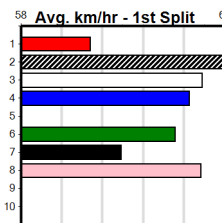

(VIC time)

INSTINCTIVELY (6) led for a long way here last time and he can go one better this time around. GO GO EVIE (2) can come out running and she will be in the firing line throughout. KRAKEN TURBO (8) is well drawn out wide.