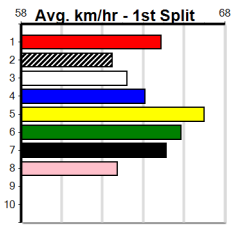

Bendigo

GREAT CHASE HT15

Distance: 500m, Race Type: Restricted Win Heat, Total Prizemoney: $3,875
1st: $2,600, 2nd: $800, 3rd: $400, 4th: $75

4

7:53PM

(VIC time)

SAMMY SUNG (6) is a nice prospect and he will appreciate the empty draws underneath.
GREYSYND SAMMY (1) is drawn to get the gun run throughout and he will be strong late.
JALAPENO GEM (3) shows promise

Watchdog Tips:

6

1

3

7

Bet:

Win 5