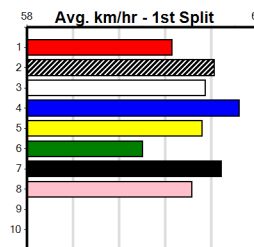

SPORTSBET HT2

Distance: 425m, Race Type: Grade 5 Heat, Total Prizemoney: $2,925
1st: $1,950, 2nd: $600, 3rd: $300, 4th: $75

BETTER BANJO (4) is racing with great confidence at present and he is one of the better beginners in the race. KADE (2) is an exciting former NSW speedster and he just needs a little luck early on. JED'S MEMORY (8) looms as a threat

Watchdog Tips: **4** **2** **8** **5** Bet: Win 4

Form Box Wgt Dist Track Date Time BON Margin 1st/2nd (Time) PIR Checked Comment W/R Split 1 S/P Grade

1 **WHATEVER HE SAID [5]** Form and confidence has tapered off, place best **$12.00**
BE Dog Feb-22 Sire: MY REDEEMER Dam: WHATEVER I WANT Trainer: Patrick Furci (Maribyrnong) ENG BAL 2024-10-02
Owner(s): W Sutcliffe
Winning Distances: < 300m (0) 300 - 399m (1) 400 - 499m (4) 500 - 599m (1) 600 - 699m (0) > 700m (0)
Winning Weights: 31.4(1) 31.5(1) 31.7(1) 32.5(1) 32.7(1) 33.3(1)
1st (3) 32.5 460 WGL R6 15-Aug-24 25.97 25.97 3.00L BUSTER'S DREAM (26.17) M/211 . . . . 6.60 $4.90 T3-5
1st (1) 32.7 460 GEL R8 20-Aug-24 25.95 25.81 3.25L TRICKY DISCO (26.17) M/121 . . . . 6.63 $2.00 5
5th (5) 33.3 525 MEP R7 28-Aug-24 30.81 29.95 8.50L WHERE IS HE (30.22) S/6755 . . . . 5.33 $6.00 5
1st (5) 33.3 525 MEP R6 04-Sep-24 30.52 30.09 1.5L LEROY'S GIRL (30.62) M/2322 . . SW . 5.19 $6.00 5
8th (8) 33.3 515 SAN R11 12-Sep-24 30.54 29.20 12.00 DR. FARRAH (29.77) M/5378 . . . . 5.25 $47.40 5
6th (5) 33.4 350 HVL R9 15-Sep-24 19.73 19.34 5.50L INSTINCTIVELY (19.37) M/7 . . . . 6.71 $19.30 5
5th (8) 33.6 460 GEL R7 20-Sep-24 26.55 25.75 12.00 AEROPLANE MODE (25.75) M/656 . . . . 7.01 $20.70 5
6th (7) 33.0 525 MEP R8 25-Sep-24 30.79 29.64 12.00 VILMA BALE (30.01) M/4776 . . . . 5.23 $87.30 X45
Last 3 wins NOT included above
1st (3) 31.5 460 GEL R3 07-May-24 25.96 25.79 1.5L PSYCHO BUDDY (26.07) Q/111 . . SW . 6.62 $2.20 M
1st (1) 31.7 460 GEL R2 17-May-24 25.97 25.87 2.25L CIRCLE THE GLOBE (26.12) Q/111 . . SW . 6.66 $4.70 7
1st (8) 31.4 350 HVL R4 23-Jul-24 19.64 19.36 2.00L JEROME (19.77) Q/1 . . SW . 6.62 $3.20 T3-RW
Box History
Bx 1st 2nd 3rd 4th 5th 6th 7th 8th
1 2 2 1 1 1 1 1
2 1 1 2 1 1 1 1
3 2 1 2 1 1 1 1
4 1 1 1 1 1 1 1
5 1 1 1 1 1 1 1
6 1 1 1 1 1 1 1
7 1 1 1 1 1 1 1
8 1 1 1 1 1 1 1
Prize Best $11760.00
Starts FSH
Trk/Dts 28-6-3-4
APM 0-0-0-0 6922