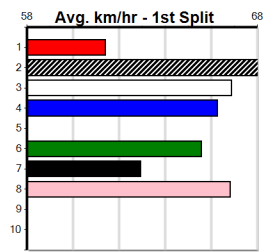

Distance: 425m, Race Type: Grade 5 Heat, Total Prizemoney: $2,925
1st: $1,950, 2nd: $600, 3rd: $300, 4th: $75

INSTINCTIVELY (6) led for a long way here last time and he can go one better this time around. GO GO EVIE (2) can come out running and she will be in the firing line throughout. CANYA EXCEED (4) just needs a little room early on.

Watchdog Tips: **6** **2** **4** **8** Bet: Win 6

1

BLACK SERIES (QLD)[5] Shows promise but this is harder, prefer others **$9.00**

BK Dog Dec-21 Sire: BLACK MAGIC OPAL Dam: VELOCITY BETTINA
Owner(s): SEE THE DREAM (SYN), S Buccilli, B Buccilli
Trainer: Peter Frost (Heathcote)

Winning Distances: < 300m (0) 300 - 399m (1) 400 - 499m (2) 500 - 599m (0) 600 - 699m (0) > 700m (0)

Winning Weights: 30.1(1) 30.2(1) 30.3(1)

1st (5)	30.3	390	SHP	R2	01-Aug-24	22.68	22.17	0.25L DARRA SAPPHIRE (22.69)	M/64	. . .	8.81	$11.00	T3-M
7th (5)	30.9	450	SHP	R7	08-Aug-24	26.40	25.53	12.00 ALL JAZZ (25.58)	M/888	. . .	7.15	$27.30	T3-RW
3rd (4)	30.9	450	SHP	R7	15-Aug-24	26.04	25.23	12.00 GO MICKY (25.23)	M/753	. . .	6.97	$13.60	X67
4th (6)	30.6	450	BAL	R9	18-Aug-24	26.17	25.68	3.5L SHE'S BONKERS (25.93)	S/555	. . . W	6.98	$7.20	T3-7
1st (6)	30.2	450	BAL	R5	25-Aug-24	25.76	25.50	2.75L PRIMO TONIC (25.96)	M/311	. . .	6.85	$5.20	T3-7
2nd (7)	30.3	450	SHP	R7	02-Sep-24	25.52	24.79	7.50L JOEY THE JET (25.01)	Q/222	. . .	6.74	$24.00	X67
5th (7)	30.4	425	BEN	R2	13-Sep-24	24.91	23.70	9.00L GOT A PULSE (24.29)	M/787	. . .	6.81	$13.80	X67
1st (8)	30.1	425	BEN	R3	27-Sep-24	24.37	23.60	0.50L LITTLE MINNIE (24.40)	Q/212	. . .	6.63	$11.10	6G

Last 3 wins NOT included above

Box	1st	2nd	3rd	4th	5th	6th	7th	8th
1								
2								
3					2			
4				2				
5	1							1
6	1				1			
7		2						
8	1							

Prize Best $6145.00
Starts 24.37(8)-27/9/24
Trk/Dts 12-3-2-2
APM 3-1-0-0
4949

2

GO GO EVIE [5] Impressive type, can come out running, danger **$3.20**

DKBD Bitch Jun-22 Sire: TOMMY SHELBY Dam: GOLD VEIN
Owner(s): R Le sueur
Trainer: Robert Le sueur (Mulwala)

Winning Distances: < 300m (0) 300 - 399m (2) 400 - 499m (2) 500 - 599m (0) 600 - 699m (0) > 700m (0)

Winning Weights: 25.7(1) 25.8(1) 26.0(1) 26.3(1)

5= (1)	25.8	425	BEN	R7	30-Jun-24	24.20	23.61	4.00L ASTON GOZO (23.93)	Q/355	. . .	6.48	$3.00	SH
6th (8)	25.6	425	BEN	R10	05-Jul-24	24.30	23.75	8.00L LIGHTNING JEWEL (23.75)	M/345	. . .	6.57	$1.80	5
2nd (3)	25.7	450	SHP	R6	15-Jul-24	25.66	25.34	1.00L TAT LEAH (25.60)	Q/125	. . .	6.50	$3.10	5
2nd (8)	25.9	450	SHP	R6	29-Jul-24	25.27	25.09	2.75L ASTON FANTASTIC (25.09)	Q/122	. . .	6.47	$8.40	5H
6th (1)	25.3	450	SHP	R6	05-Aug-24	25.97	24.95	15.00L ASTON FANTASTIC (24.97)	Q/366	. . . SW	6.56	$8.30	5F
1st (3)	25.7	390	SHP	R4	19-Aug-24	22.07	21.94	1.00L INTEX BALE (22.12)	Q/11	. . .	8.38	$1.90	5
5th (2)	25.8	450	SHP	R7	26-Aug-24	26.05	25.36	7.50L IMANI (25.55)	M/188	. . .	6.62	$1.90	5
2nd (2)	26.1	525	MEP	R12	25-Sep-24	30.36	29.64	1.00L DIMORA CRUZ (30.29)	Q/1122	. . .	5.07	$3.30	5

Last 3 wins NOT included above

Box	1st	2nd	3rd	4th	5th	6th	7th	8th
1	1				1	1		
2		1			1			
3	1	2		1				1
4								
5	1							
6	1	1	1					1
7			1	1				
8		2			1	1		

Prize Best $14220.00
Starts 23.91(6)-7/6/24
Trk/Dts 21-4-6-2
APM 4-0-1-0
6374