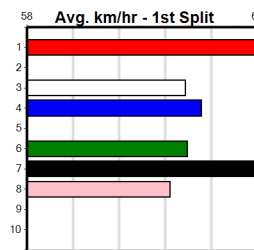

AVARD CIVIL DAMSELS DASH (1-4 WINS)

Distance: 425m, Race Type: Restricted Win, Total Prizemoney: $2,925
1st: $1,950, 2nd: $600, 3rd: $300, 4th: $75

QILIN BALE (6) was brilliant when placed at Sandown last time and she will find this easier. TOUCH OF SIN (7) was a strong debut winner at Geelong and she will be in the mix again. GLISTENING (8) should get a nice cart across early on.

Watchdog Tips: **6** **7** **8** **1** **Bet:** Box Quinella 6,7,8 ($10 for 333.33%)

1

SUN IN CUBA [5] Recorded her PB here from this draw, keep safe **$4.50**

BK Bitch Feb-22 Sire: FERNANDO BALE Dam: TIME TO TALK Trainer: Angela Galea (Sunshine North)

Owner(s): A Galea

Winning Distances: < 300m (0) 300 - 399m (3) 400 - 499m (1) 500 - 599m (0) 600 - 699m (0) > 700m (0)

Winning Weights: 28.3(1) 28.4(1) 29.2(1) 29.3(1)

Run	Time	Dist	Track	Date	Time	BOB	Margin	1st/2nd (Time)	PIR	Checked	Comment	WR	Split 1	S/P	Grade
1st (5)	29.3	350	HVL	R3	11-Aug-24	19.52	19.01	2.00L HEYFIELD HONEY (19.66)	M/5	.	SW	.	6.73	$5.50	X67H
1st (2)	29.2	350	HVL	R4	18-Aug-24	19.58	19.07	1.25L FROG MARCH (19.66)	M/3	.	.	.	6.63	$3.60	X67F
2nd (2)	29.3	300	HVL	R12	25-Aug-24	16.73	16.50	1.5L GUNAI LILLY (16.62)	S/6	.	.	.	4.03	$2.40	5H
6th (1)	29.4	300	HVL	R11	01-Sep-24	16.71	16.40	4.50L BORACAY STORM (16.40)	M/5	.	.	.	4.08	$5.50	5F
2nd (3)	29.3	350	HVL	R6	08-Sep-24	19.20	18.95	1.25L STIFLER (19.13)	M/3	.	.	.	6.59	$8.30	RWH
6th (3)	29.2	350	HVL	R5	15-Sep-24	19.87	19.34	8.00L STIFLER (19.34)	M/7	.	.	.	6.65	$13.60	RWF
5th (3)	29.4	350	HVL	R6	22-Sep-24	19.33	18.92	3.25L FIBULARIS (19.12)	M/7	.	.	.	6.59	$14.20	FFA
7th (3)	28.7	400	GEL	R12	27-Sep-24	22.98	22.22	6.50L PARIS BALE (22.53)	M/47	.	.	.	8.51	$4.20	5

Last 3 wins NOT included above

Run	Time	Dist	Track	Date	Time	BOB	Margin	1st/2nd (Time)	PIR	Checked	Comment	WR	Split 1	S/P	Grade
1st (8)	28.3	300	HVL	R3	25-Feb-24	16.85	16.27	1.25L RAPIDFIRE MORRIS (16.93)	M/3	.	.	.	4.04	$2.20	MH
1st (1)	28.4	425	BEN	R2	12-Apr-24	23.98	23.73	2.50L IF HE COULD (24.15)	M/111	.	.	.	6.50	$8.00	X67

Box History

Bx	1st	2nd	3rd	4th	5th	6th	7th	8th
1	1							
2	1	2		1		2		
3		1	1		1	2	1	
4		1		1				
5	1				2			
6		3			1			
7		1						
8	1	1						

Prize Best Starts Trk/Dts APM $14635.00 23.98(1)-12/4/24 26-4-9-1 3-1-1-0 7092