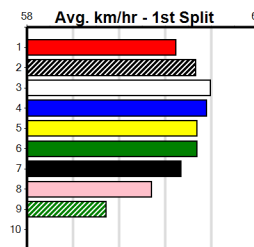

BENDIGO ADVERTISER

Distance: 500m, Race Type: Mixed 4/5, Total Prizemoney: $3,875
1st: $2,600, 2nd: $800, 3rd: $400, 4th: $75

MISTER EASY (7) is fitted with a V12 engine and he should be off and gone through the bend.
MAHOGANY (8) is two of two from this draw and he will turn up the heat in the middle stages.
TENSION HEAD (3) is more than capable

Watchdog Tips: 7 8 3 4 Bet: Win 7

SILVER MACHINE [5] Needs to lead, too much heat out wide, tested $10.00
BE Dog Oct-21 Sire: TOMMY SHELBY Dam: SNOOKY
Owner(s): J Holt
Trainer: Katrina Evans (Kyneton)
Winning Distances: < 300m (0) 300 - 399m (1) 400 - 499m (1) 500 - 599m (2) 600 - 699m (0) > 700m (0)
Winning Weights: 32.9(2) 33.0(1) 33.3(1)
Box History table and Prize Best Starts Trk/Dts APM

APPLICANT (NSW)[5] Every chance last time out, may need it easier $21.00
BK Dog Jan-21 Sire: AUSSIE INFRARED Dam: FLYRITE
Owner(s): J Robinson
Trainer: Jay Robinson (Murchison)
Winning Distances: < 300m (0) 300 - 399m (1) 400 - 499m (7) 500 - 599m (9) 600 - 699m (0) > 700m (0)
Winning Weights: 32.7(1) 33.0(2) 33.1(1) 33.2(1) 33.3(4) 33.4(1) 33.5(2) 33.6(2) 33.7(2) 33.8(1)
Box History table and Prize Best Starts Trk/Dts APM

TENSION HEAD [4] Strong effort to score two runs back, threat $7.50
BEBD Dog Oct-21 Sire: TOMMY SHELBY Dam: SNOOKY
Owner(s): JimKat Racing (SYN), J Holt, K Evans
Trainer: Katrina Evans (Kyneton)
Winning Distances: < 300m (0) 300 - 399m (2) 400 - 499m (6) 500 - 599m (1) 600 - 699m (0) > 700m (0)
Winning Weights: 31.2(1) 31.3(1) 31.4(1) 31.6(1) 31.7(2) 31.8(1) 31.9(2)
Box History table and Prize Best Starts Trk/Dts APM

DON'T TELL SHELL [5] Can come out running, could cause an upset $9.00
BK Bitch Dec-21 Sire: FABREGAS Dam: ELSA ROSE
Owner(s): heathcote park red nine syn (SYN), J Chilcott, L Forde, W Owen, T Byrne
Trainer: Michael Chilcott (Heathcote)
Winning Distances: < 300m (0) 300 - 399m (0) 400 - 499m (8) 500 - 599m (0) 600 - 699m (0) > 700m (0)
Winning Weights: 27.8(1) 28.0(1) 28.1(1) 28.3(2) 28.4(1) 28.5(1) 28.6(1)
Box History table and Prize Best Starts Trk/Dts APM

MICKLEJOHN [4] Tough draw but has good muster, place claims $8.00
BD Dog Jan-22 Sire: ANDO'S MAC Dam: MONEYPENNY
Owner(s): M Fothergill
Trainer: Brian Fothergill (Marionvale)
Winning Distances: < 300m (0) 300 - 399m (1) 400 - 499m (4) 500 - 599m (2) 600 - 699m (0) > 700m (0)
Winning Weights: 32.3(1) 32.6(3) 32.9(1) 33.0(1) 33.2(1)
Box History table and Prize Best Starts Trk/Dts APM