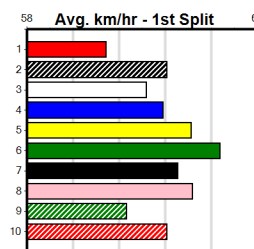

MADE SOLUTIONS ELECTRICAL AND DATA

Distance: 425m, Race Type: Mixed 6/7, Total Prizemoney: $2,925
1st: $1,950, 2nd: $600, 3rd: $300, 4th: $75

ATLAS ALIEN (1) was a dashing 24.03 winner here last time and he appears to be a nice prospect.
BEND YOUR EAR (6) likes to race middle to wide and he will dial up the pressure in the middle stages, while LIGHTNING RANGE (7) is showing some promise

Watchdog Tips: 1 6 7 3 Bet: Win 1

ATLAS ALIEN [7] Dominant winner last time, well drawn, yes $2.80
BD Dog Dec-22 Sire: FERAL FRANKY Dam: SEVILLA
Owner(s): ATLAS (SYN), L Cookson, B Mcnamara
Trainer: Barry Mcnamara (Junortoun)

OUR ALAMO (NSW)[6] Failed to fire in his local debut, must show more $10.00
BK Dog Nov-22 Sire: ASTON RUPEE Dam: QUEEN OF ZIEMS
Owner(s): M Katsiris
Trainer: Michael Katsiris (Thomastown)

AUDITION [6] Impressive in his past two, keep safe again $6.00
F Dog Aug-22 Sire: BERNARDO Dam: SENSORY
Owner(s): SEE THE DREAM (SYN), S Buccilli, B Buccilli
Trainer: Peter Frost (Heathcote)

WILLOW SKYE [7] Needs to lead, may not cross, prefer to watch $7.50
BD Bitch Nov-21 Sire: ORSON ALLEN Dam: SUMMER SKYE
Owner(s): B Robertson-leech
Trainer: Briana Robertson-leech (Smeaton)

MRS. SMITH [7] Showing promise but this is harder, next time $16.00
WBK Bitch Mar-23 Sire: MY REDEEMER Dam: CAPTAIN JACKIE
Owner(s): waste of money (SYN), L Smith, T Wemyss, A Harnden, G Tyne
Trainer: David Kerr (Caldermeade)

1

2

3

4

5