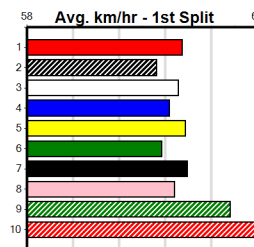

PETER BROWN CUSTOM HOMES

Distance: 425m, Race Type: Mixed 4/5, Total Prizemoney: $3,360
1st: $2,250, 2nd: $690, 3rd: $345, 4th: $75

GO FOR GOLD (5) owns a sizzling 23.77 PB here and she can atone for some luckless runs of late.
DIG DAG (2) was impressive at Geelong last time and he will be very strong in the run home.
BELIEVING (3) has solid claims.

Watchdog Tips: **5** **2** **3** **8** **Bet:** **Win 5**

1

SIR VALENTINO [5] **Can miss away, may push wide, trouble ahead** **$12.00**

RF Dog Apr-21 Sire: ORSON ALLEN Dam: COME ON CHARLIZE Trainer: Pauline Patterson (Bet Bet)

Owner(s): C Guillou
Winning Distances: < 300m (0) 300 - 399m (0) 400 - 499m (2) 500 - 599m (4) 600 - 699m (0) > 700m (0)
Winning Weights: 32.3(3) 32.4(1) 32.8(2)

Pl	Box	Dist	Track	Date	Time	BON	Margin	1st/2nd (Time)	PIR	Checked	Comment	WR	Split 1	S/P	Grade	
5th	(7)	32.3	600	MEP	R6	24-Jul-24	35.86	35.19	10.00	ASTON HORNET (35.19)	M/2235	.	.	.	9.25	$33.40 RWH
5th	(7)	32.3	600	MEA	R5	03-Aug-24	35.08	34.28	12.00	KRAKEN CHIEF (34.28)	M/2222	.	.	.	9.05	$26.20 RWF
3rd	(1)	32.3	545	BAL	R7	07-Aug-24	31.48	31.06	4.25L	MAXIMUM LYN (31.19)	M/2222	.	.	.	6.77	$6.50 S
5th	(2)	32.2	545	BAL	R8	14-Aug-24	31.93	30.69	12.00	ZODIAC BALE (31.14)	M/2346	.	.	.	6.88	$20.50 S
6th	(4)	32.5	500	BEN	R8	30-Aug-24	28.49	28.06	6.50L	BANJO ONE STRING (28.06)	M/245	.	.	.	6.66	$43.80 X45
5th	(3)	32.3	450	BAL	R7	04-Sep-24	25.80	25.40	2.25L	DUCHESS GEORGIA (25.65)	M/666	.	.	.	6.96	$8.70 5
8th	(7)	32.4	500	BEN	R5	13-Sep-24	29.09	28.20	12.00	GAPING MARGIN (28.29)	M/633	.	V7	W	6.82	$8.70 5
2nd	(2)	31.9	450	BAL	R7	30-Sep-24	25.66	25.48	2.50L	THANK YOU TOMMY (25.48)	M/325	.	.	.	6.67	$8.40 T3-5

Last 3 wins NOT included above

1st	(7)	32.4	450	BAL	R8	16-Oct-23	26.03	25.99	0.025	CREDITOR (26.03)	S/831	.	.	.	6.83	$3.00 T3-5
1st	(5)	32.8	500	BEN	R7	29-Dec-23	27.98	27.91	4.50L	CLARETOWN RYAN (28.28)	M/311	.	.	SW	6.56	$20.00 5
1st	(4)	32.3	525	MEP	R5	17-Jul-24	30.31	29.78	3.5L	HIBIKI BLUE (30.54)	M/2211	.	.	SW	5.20	$11.50 5

Box History

Box	1st	2nd	3rd	4th	5th	6th	7th	8th
1	2	1	2	1	1	1	1	1
2	2	1	3	1	2	1	1	1
3								
4	1	3						
5	2		1		1	1	1	1
6					1			
7	1	1		2	2			1
8			1	1		1		

Prize Best Starts Trk/Dts APM: $17143.57, 23.89(4)-11/8/23, 47-6-7-6, 3-0-2-0, 4003