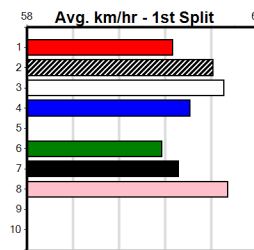

GREAT CHASE HT16

Distance: 500m, Race Type: Restricted Win Heat, Total Prizemoney: $3,875
1st: $2,600, 2nd: $800, 3rd: $400, 4th: $75

GAMBELLA (8) has been simply devastating in her two runs to date and she should have no trouble crossing early on. KRAKEN WHISKY (4) has been luckless in his past two and he can make amends tonight. GREYSYND LARRY (1) continues to improve

Watchdog Tips:	8	4	1	7	Bet:	Box Quinella 1,4,7,8 ($10 for 166.67%)

Form Box	Wgt	Dist	Track	Date	Time	BON	Margin	1st/2nd (Time)	PIR	Checked	Comment	WR	Split 1	S/P	Grade	
1	GREYSYND LARRY [5] Continues to improve, draw helps, major player $4.60															
	BK Dog		Aug-22		Sire: BLACK MAGIC OPAL		Dam: PROMOTE		Trainer: Michael Chilcott (Heathcote)							
	Owner(s): Greysynd Racing (SYN), W Owen, J Chilcott, A Long															
	Winning Distances: < 300m (0) 300 - 399m (0) 400 - 499m (3) 500 - 599m (0) 600 - 699m (0) > 700m (0)															
	Winning Weights: 33.3(1) 33.4(1) 33.6(1)															
	4th (2)	32.8	425	BEN	R1	09-Aug-24	24.69	23.88	6.50L PEAKY AVENGER (24.27)	M/544	.	.	.	6.80	$2.60	M
	4th (4)	32.8	410	HOR	R2	17-Aug-24	24.27	23.09	3.25L UNITY BALE (24.05)	M/66	.	.	.	10.83	$2.40	M
	1st (8)	33.3	450	SHP	R3	22-Aug-24	25.56	25.56	4.25L ULTIMATE ROCKET (25.85)	M/321	.	SW	.	6.78	$1.70	T3-M
	8th (4)	33.4	450	SHP	R7	29-Aug-24	26.81	25.54	19.00 MAX ROSE (25.54)	M/788	.	V3	.	7.02	$3.00	X67
	1st (1)	33.4	450	SHP	R7	12-Sep-24	25.54	25.54	9.50L HELLO COOPER (26.18)	Q/111	.	.	.	6.58	$1.60	X67
4th (2)	33.9	425	BEN	R3	20-Sep-24	24.53	24.04	6.00L BLACK LICORICE (24.13)	M/555	.	.	.	6.70	$11.80	X67	
3rd (2)	34.4	500	BEN	R7	25-Sep-24	28.71	28.48	3.25L ALMOST IMMINENT (28.50)	M/444	.	.	.	6.75	$1.90	6G	
1st (1)	33.6	450	SHP	R6	30-Sep-24	25.42	25.20	0.50L GODDESS OF CHAOS	Q/112	.	.	.	6.62	$1.80	X67	
Last 3 wins NOT included above																
Prize Best Starts Trk/Dts APM																

2	SINGLE LADIES [5] Better suited to a longer journey, prefer others $26.00															
	BK Bitch		Jan-22		Sire: BERNARDO		Dam: MY GAL PENNY		Trainer: Michele Berry (Mount Camel)							
	Owner(s): Beyonce (SYN), M Willoughby, A Oliver, L Hughes, C Austin															
	Winning Distances: < 300m (0) 300 - 399m (0) 400 - 499m (0) 500 - 599m (3) 600 - 699m (0) > 700m (0)															
	Winning Weights: 26.7(1) 26.9(1) 27.3(1)															
	5th (8)	27.6	431	IPS	R9	12-Jul-24	25.70	24.81	11.00 NEW BEGINNING (24.92)	6	6	.	.	13.95	$23.00	5
	3rd (7)	27.3	520	IPS	R5	20-Jul-24	31.36	30.34	15.00 CHEERS FOR BELLA (30.34)	24	24	.	.	5.42	$13.00	5H
	4th (3)	27.4	431	IPS	R12	26-Jul-24	25.89	24.77	7.00L BENNY BOY (25.39)	6	6	.	.	14.19	$5.50	5
	5th (7)	27.3	520	IPS	R7	30-Jul-24	31.30	30.57	9.50L BOOTIN' BOODIE (30.65)	55	55	.	.	5.46	$101.00	X45
	1st (1)	27.3	595	SAP	R7	19-Aug-24	34.88	34.53	0.50L CLASSIC GREY (34.91)	M/2222	.	.	.	9.43	$3.20	RW
6th (6)	27.3	715	SAP	R5	26-Aug-24	42.92	42.22	11.00 CANYA STRIKER (42.22)	M/3677	.	.	.	6.28	$15.10	RW	
8th (3)	27.5	660	BAL	R5	18-Sep-24	39.21	39.09	1.75L CANYA VIVI (39.09)	M/4437	.	.	.	13.23	$22.20	RW	
5th (4)	27.5	730	MEP	R5	25-Sep-24	43.88	43.45	6.50L VISTA ARGON (43.45)	Q/1322	.	.	.	4.97	$27.00	RW	
Last 3 wins NOT included above																
1st (1)	26.7	520	IPS	R1	13-Apr-24	30.84	30.00	6.50L ICE COOL CHICK (31.30)	11	11	.	.	5.32	$2.30	M	
1st (1)	26.9	520	BGC	R1	18-Apr-24	30.40	29.96	3.00L DAYSEA'S RORY (30.62)	11	11	.	.	5.66	$7.00	NNP	
Prize Best Starts Trk/Dts APM