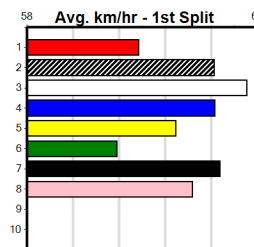

SPRING CUP HT2

Distance: 660m, Race Type: Mixed 4/5 Heat, Total Prizemoney: $4,445
1st: $2,990, 2nd: $920, 3rd: $460, 4th: $75

ETHANOL VOLUME (4) has been racing in rare form of late and he will be carving out time on the arm. JAMARRA (1) is drawn to settle close and he will be very strong in the closing stages. WEST STAR (3) is nearing another win.

Watchdog Tips: 4 1 3 6 **Bet:** Win 4

Form Box	Wgt	Dist	Track	Date	Time	BON	Margin	1st/2nd (Time)	PIR	Checked	Comment	WR	Split 1	S/P	Grade
1															
JAMARRA [5] $4.80															
F Dog Sep-21 Strong type, drawn to settle close, danger															
Owner(s): A Debattista Sire: ZAMBORA BROCKIE Dam: NORDEGREN															
Trainer: Aaron Debattista (Toolleen)															
Winning Distances: < 300m (0) 300 - 399m (0) 400 - 499m (0) 500 - 599m (1) 600 - 699m (5) > 700m (0)															
Winning Weights: 35.8(1) 36.3(1) 36.4(3) 37.1(1)															
2nd (8)	36.5	600	MEA	R3	10-Aug-24	34.94	34.54	6.00L SHADOWS OF BLUE (34.54)	M/4432	.	.	.	9.36	$3.60	RW
5th (8)	36.7	660	BEN	R6	16-Aug-24	38.46	38.20	3.75L GALACTIC SPARTAN (38.20)	S/8444	.	.	.	4.41	$3.20	RW
1st (4)	36.4	660	BAL	R5	21-Aug-24	38.30	38.30	5.00L GALACTIC SPARTAN (38.65)	S/4421	.	SW	.	13.18	$7.20	RW
2nd (6)	36.0	450	SHP	R6	02-Sep-24	25.59	24.79	2.00L ARGYLE AXLE (25.46)	S/886	.	.	.	6.93	$7.00	5
1st (2)	36.4	650	SHP	R5	09-Sep-24	37.49	37.49	3.5L CANYA VIVI (37.72)	M/3321	.	.	.	17.42	$2.60	RW
2nd (1)	36.3	600	MEA	R4	14-Sep-24	34.76	34.60	0.10L JACKPOT JEWEL (34.76)	M/3443	.	.	.	9.31	$5.00	5
1st (3)	36.4	600	MEA	R5	21-Sep-24	34.99	34.64	1.25L DISTRACTING (35.08)	M/5554	.	.	.	9.48	$5.10	5
4th (7)	37.0	660	BEN	R4	27-Sep-24	38.36	37.61	11.00L ETHANOL WATER (37.61)	S/6444	.	.	.	4.43	$11.20	S
Last 3 wins NOT included above															
1st (6)	35.8	595	SAP	R9	04-Sep-23	34.62	33.90	2.75L EDEN'S GIFT (34.82)	S/6631	.	.	.	9.49	$3.10	RW
1st (4)	37.1	650	SHP	R4	20-May-24	37.70	37.70	0.50L FIRE CHAMBER (37.72)	M/2221	.	SW	.	17.64	$3.70	RW
1st (3)	36.3	650	SHP	R7	08-Jul-24	37.62	37.62	5.50L MAGIC DARK STAR (37.98)	M/3111	.	SW	.	17.64	$2.70	RW

Box History

Bx	1st	2nd	3rd	4th	5th	6th	7th	8th
1	1	1	1	1				
2	1		1	1				1
3	2	1						
4	2	1						
5			2		1			
6	1	2		1	1	1		
7			1	1				
8		2			1			

Prize Best Starts Trk/Dts APM: $36790.00, 38.36(7)-27/9/24, 26-6-7-4, 3-0-0-1, 19972