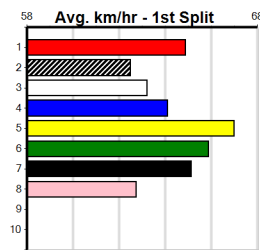

GREAT CHASE HT15

Distance: 500m, Race Type: Restricted Win Heat, Total Prizemoney: $3,875
1st: $2,600, 2nd: $800, 3rd: $400, 4th: $75

SPENCER (5) sizzled early in his top 30.09 Meadows win and he will continue to get better. SAMMY SUNG (6) is a nice prospect and he will get a nice cart across in the early stages. GREYSYND SAMMY (1) is drawn to get the gun run throughout.

Watchdog Tips: **5** **6** **1** **3** **Bet:** **Win 5**

GREYSYND SAMMY [6] **Strong type, gets a nice sit early on, threat** **$4.80**

BK Dog Aug-22 Sire: BLACK MAGIC OPAL Dam: IT'S A WISH
Owner(s): chillcook (SYN), J Chilcott, M Chilcott, G Cooke, W Owen Trainer: Michael Chilcott (Heathcote)

Winning Distances: < 300m (0) 300 - 399m (0) 400 - 499m (0) 500 - 599m (2) 600 - 699m (0) > 700m (0)

Winning Weights: 33.3(1) 34.4(1)

Run	Dist	Wgt	Sex	Age	Track	Date	Time	Margin	1st/2nd (Time)	PIR	Checked	Comment	WR	Split 1	S/P	Grade
8th (5)	33.6	515	SAN	R1	04-Jul-24	30.59	29.18	11.00	FRANTIC (29.88)	M/7888	.	.	.	5.34	$7.30	X67
7th (5)	33.6	450	WBL	R5	11-Jul-24	26.44	25.45	15.00	MAGNUM RIOT (25.45)	M/567	.	.	.	6.89	$17.90	RWH
3rd (6)	33.5	500	BEN	R4	09-Aug-24	28.78	28.04	4.50	KRAKEN WHISKY (28.47)	M/4344	.	.	.	6.81	$7.00	7
8th (5)	34.0	500	BEN	R6	30-Aug-24	29.52	28.06	16.00	PAW BERRY (28.45)	M/847	.	V10	.	6.99	$4.50	RW
2nd (8)	34.0	450	SHP	R9	09-Sep-24	25.04	25.01	0.50	L JOEY THE JET (25.01)	M/222	.	SW	.	6.64	$22.50	RWH
3rd (1)	34.3	450	SHP	R7	16-Sep-24	25.45	24.96	5.00	CITY LIMIT (25.11)	M/454	.	.	.	6.76	$7.10	RWF
3rd (6)	34.4	500	BEN	R5	20-Sep-24	28.64	28.29	5.00	BEGGIN' (28.29)	S/643	.	.	.	6.72	$5.70	RWH
1st (8)	34.4	500	BEN	R5	27-Sep-24	28.47	27.99	3.5L	PERFECT ACE (28.70)	S/752	.	.	.	6.79	$5.20	RWF

Last 3 wins NOT included above

Run	Dist	Wgt	Sex	Age	Track	Date	Time	Margin	1st/2nd (Time)	PIR	Checked	Comment	WR	Split 1	S/P	Grade
1st (5)	33.3	500	BEN	R3	21-Jun-24	28.25	27.95	5.00L	MISTY BLUE (28.59)	Q/111	.	.	.	6.61	$1.50	M

Prize Best Starts Trk/Dts APM: $7730.00, 28.25(5)-21/6/24, 13-2-2-3, 5-2-0-2, 5663