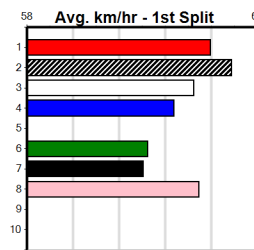

SPRING CUP HT1

Distance: 660m, Race Type: Mixed 4/5 Heat, Total Prizemoney: $4,445
1st: $2,990, 2nd: $920, 3rd: $460, 4th: $75

The pace outside is a worry but CANYA ALL CLASS (1) is a potential staying megastar and he should be too good for these. AWESOME AVENGER (4) has a big motor and will set a cracking pace, however the last 60m is a worry. INTREPID BALE (6) is value

Watchdog Tips: 1 4 6 8 Bet: Box Quinella 1,4,6 ($10 for 333.33%)

Table with columns: Form Box, Wgt, Dist, Track, Date, Time, BON, Margin, 1st/2nd (Time), PIR, Checked, Comment, W/R, Split 1, S/P, Grade

CANYA ALL CLASS (NSW)[4] Potential megastar, watch the clock if steps $1.60
BK Dog Apr-22 Sire: SHIMA SHINE Dam: SPRITLEY EBONY
Owner(s): Lalli Cremona (SYN), F Cremona, J Hopkins, C Smith, N Lalli
Trainer: Jessica Hopkins (Junction Village)
Winning Distances: < 300m (0) 300 - 399m (0) 400 - 499m (0) 500 - 599m (9) 600 - 699m (2) > 700m (0)
Winning Weights: 31.8(2) 31.9(1) 32.0(1) 32.1(1) 32.2(2) 32.5(2) 32.7(2)
Box History table and Prize Best Starts Trk/Dts APM

GARRY STUN ON [4] Needs to lead, too much pace in three and four $10.00
WBE Dog Dec-20 Sire: FULLY LOADED Dam: EXPRESS ANGEL
Owner(s): M Reid
Trainer: Cole Brett (Kurunjang)
Winning Distances: < 300m (0) 300 - 399m (0) 400 - 499m (0) 500 - 599m (14) 600 - 699m (5) > 700m (0)
Winning Weights: 30.0(2) 30.4(2) 30.5(2) 30.6(2) 30.7(2) 31.0(2) 31.3(1) 31.5(1) 31.6(2) 32.1(1) 32.2(1) 32.4(1)
Box History table and Prize Best Starts Trk/Dts APM

STACY'S MUM [5] Got all the breaks last time, prefer to watch $16.00
BK Bitch Mar-22 Sire: BARCIA BALE Dam: GYPSIES LUCK
Owner(s): M Maas
Trainer: Marlene Schmidt (Devon Meadow)
Winning Distances: < 300m (0) 300 - 399m (0) 400 - 499m (2) 500 - 599m (3) 600 - 699m (1) > 700m (0)
Winning Weights: 27.6(1) 27.7(1) 28.0(2) 28.4(2)
Box History table and Prize Best Starts Trk/Dts APM

AWESOME AVENGER [5] Looks the leader, last 50m is a worry, danger $7.50
BK Dog May-21 Sire: HOOKED ON SCOTCH Dam: LADY AVENGER
Owner(s): R Oppenhuis
Trainer: George Borg (Maryborough)
Winning Distances: < 300m (0) 300 - 399m (0) 400 - 499m (6) 500 - 599m (4) 600 - 699m (0) > 700m (0)
Winning Weights: 34.0(1) 34.5(3) 34.7(2) 34.8(3) 34.9(1)
Box History table and Prize Best Starts Trk/Dts APM

*** VACANT BOX ***
Owner(s):
Winning Distances: < 300m (0) 300 - 399m (0) 400 - 499m (0) 500 - 599m (0) 600 - 699m (0) > 700m (0)
Winning Weights:
Trainer:
Box History

1

2

3

4

5