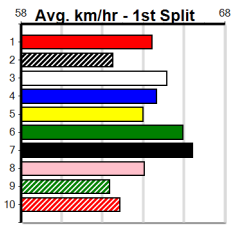

ON-SITE ENGINEERING

Distance: 410m, Race Type: Mixed 4/5, Total Prizemoney: $3,360
1st: $2,250, 2nd: $690, 3rd: $345, 4th: $75

7

5:09PM
(VIC time)

Watchdog Tips: **0 0 0 0** Bet: .