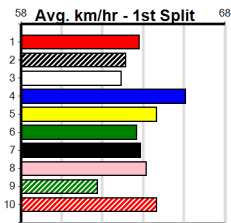

BOMBARDA MAXIMA (8) went to another level with a slashing 22.50 Geelong win and he is ideally drawn out wide. MYRNIONG STORM (4) has been consistent to date and he should be on the pace throughout.

Watchdog Tips: