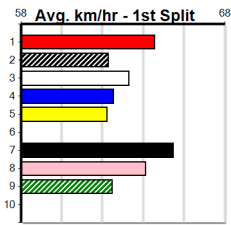

Horsham

HORSHAM DOORS & GLASS

Distance: 410m, Race Type: Grade 7, Total Prizemoney: $2,925
1st: $1,950, 2nd: $600, 3rd: $300, 4th: $75

3

3:49PM

(VIC time)

BAG OF SNAGS (8) was dominant when scoring here last time in 23.33 and he will continue to get better. MISS PATSY (1) led for a long way at Geelong and she will be on the pace from the outset. RIVIA AKIRA (3) will be strong in the run home

Watchdog Tips: **8** **1** **3** **6** **Bet:** **Box Trifecta 1,3,6,8 ($10 for 41.67%)**