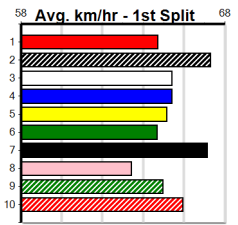

Horsham

SPORTSBET FINAL

6

4:49PM

(VIC time)

Distance: 410m, Race Type: Grade 5 Final, Total Prizemoney: \$3,360
1st: \$2,250, 2nd: \$690, 3rd: \$345, 4th: \$75

Watchdog Tips:

0 0 0 0