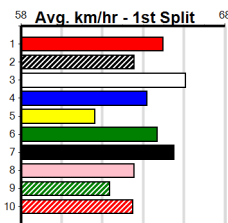

CHS GROUP

Distance: 410m, Race Type: Grade 5, Total Prizemoney: $2,925
1st: $1,950, 2nd: $600, 3rd: $300, 4th: $75

Watchdog Tips: 0 0 0 0 Bet: .