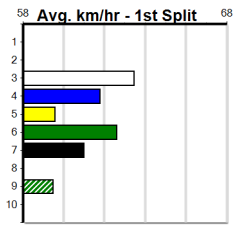

Horsham

SPORTSBET EVERY DOG HAS ITS DAY

Distance: 410m, Race Type: Maiden, Total Prizemoney: $2,535
1st: $1,680, 2nd: $520, 3rd: $260, 4th: $75

1

3:13PM
(VIC time)

MAXIMUM BARB (3) has shown improvement in her past two and she looks suited in this event.
ZIPPING DIEGO (1) is a member of a strong kennel and she is sure to have plenty of support.
AUNTIE AMBER (5) can show improvement.

Watchdog Tips: **3** **1** **5** **8** **Bet:** **Win 3**

Form	Box	Weight	Dist	Track	Date	Time	BON	Margin	1st/2nd (Time)	PIR	Checked	Comment	W/R	Split 1	S/P	Grade
1	ZIPPING DIEGO (NSW)[M]											<i>Well bred, in good hands, main danger</i>				
BK	B				Dec-22		ASTON RUPEE					ZIPPING MAGDA				
Trainer: Robert Camilleri (Lara) $4.00																
Owner(s): Hallinan Hallinan (SYN), M Hallinan, F Hallinan																
<table border="1"> <thead> <tr><th colspan="8">Winning Boxes</th></tr> <tr><th>1</th><th>2</th><th>3</th><th>4</th><th>5</th><th>6</th><th>7</th><th>8</th></tr> </thead> <tbody> <tr><td>Prize</td><td></td><td></td><td></td><td></td><td></td><td></td><td></td></tr> <tr><td>Best</td><td></td><td></td><td></td><td></td><td></td><td></td><td></td></tr> <tr><td>Starts</td><td></td><td></td><td></td><td></td><td></td><td></td><td></td></tr> <tr><td>Trk/Dst</td><td></td><td></td><td></td><td></td><td></td><td></td><td></td></tr> <tr><td>APM</td><td></td><td></td><td></td><td></td><td></td><td></td><td></td></tr> </tbody> </table>																
2	CAPED CRUSADER [M]											<i>Dam has produced some capable types</i>				
WBK	D				Oct-22		RAZOR'S EDGE					IT'S A DIVA				
Trainer: Nicholas Johnston (Tooborac) $6.00																
Owner(s): N Johnston																
<table border="1"> <thead> <tr><th colspan="8">Winning Boxes</th></tr> <tr><th>1</th><th>2</th><th>3</th><th>4</th><th>5</th><th>6</th><th>7</th><th>8</th></tr> </thead> <tbody> <tr><td>Prize</td><td></td><td></td><td></td><td></td><td></td><td></td><td></td></tr> <tr><td>Best</td><td></td><td></td><td></td><td></td><td></td><td></td><td></td></tr> <tr><td>Starts</td><td></td><td></td><td></td><td></td><td></td><td></td><td></td></tr> <tr><td>Trk/Dst</td><td></td><td></td><td></td><td></td><td></td><td></td><td></td></tr> <tr><td>APM</td><td></td><td></td><td></td><td></td><td></td><td></td><td></td></tr> </tbody> </table>																
3	MAXIMUM BARB [M]											<i>Handy efforts in his past two, hard to hold out</i>				
BK	B				Jan-23		SHIMA SHINE					MAXIMUM SHIRLEY				
Trainer: Jordan Cooper (Lethbridge) $3.40																
Owner(s): J Cooper																
<table border="1"> <thead> <tr><th colspan="8">Winning Boxes</th></tr> <tr><th>1</th><th>2</th><th>3</th><th>4</th><th>5</th><th>6</th><th>7</th><th>8</th></tr> </thead> <tbody> <tr><td>Prize</td><td></td><td></td><td></td><td></td><td></td><td></td><td></td></tr> <tr><td>Best</td><td></td><td></td><td></td><td></td><td></td><td></td><td></td></tr> <tr><td>Starts</td><td></td><td></td><td></td><td></td><td></td><td></td><td></td></tr> <tr><td>Trk/Dst</td><td></td><td></td><td></td><td></td><td></td><td></td><td></td></tr> <tr><td>APM</td><td></td><td></td><td></td><td></td><td></td><td></td><td></td></tr> </tbody> </table>																
4	FLYING TULLY (NSW)[M]											<i>Well beaten to date, draw is a worry, tested</i>				
BK	B				Feb-22		FLYING RICCIARDO					NICCALI				
Trainer: Nathan Jenner (Landsborough) $16.00																
Owner(s): V Millington																
<table border="1"> <thead> <tr><th colspan="8">Winning Boxes</th></tr> <tr><th>1</th><th>2</th><th>3</th><th>4</th><th>5</th><th>6</th><th>7</th><th>8</th></tr> </thead> <tbody> <tr><td>Prize</td><td></td><td></td><td></td><td></td><td></td><td></td><td></td></tr> <tr><td>Best</td><td></td><td></td><td></td><td></td><td></td><td></td><td></td></tr> <tr><td>Starts</td><td></td><td></td><td></td><td></td><td></td><td></td><td></td></tr> <tr><td>Trk/Dst</td><td></td><td></td><td></td><td></td><td></td><td></td><td></td></tr> <tr><td>APM</td><td></td><td></td><td></td><td></td><td></td><td></td><td></td></tr> </tbody> </table>																
5	AUNTIE AMBER [M]											<i>No luck to date, can make amends, threat</i>				
BK	B				Nov-22		BERNARDO					HUSKY FLYER				
Trainer: Rodney Clark (Echuca Village) $9.00																
Owner(s): ECHUCA SUNSHINE (SYN), R Clark, M Lord, K Tung, M Tung, B Lord																
<table border="1"> <thead> <tr><th colspan="8">Winning Boxes</th></tr> <tr><th>1</th><th>2</th><th>3</th><th>4</th><th>5</th><th>6</th><th>7</th><th>8</th></tr> </thead> <tbody> <tr><td>Prize</td><td></td><td></td><td></td><td></td><td></td><td></td><td></td></tr> <tr><td>Best</td><td></td><td></td><td></td><td></td><td></td><td></td><td></td></tr> <tr><td>Starts</td><td></td><td></td><td></td><td></td><td></td><td></td><td></td></tr> <tr><td>Trk/Dst</td><td></td><td></td><td></td><td></td><td></td><td></td><td></td></tr> <tr><td>APM</td><td></td><td></td><td></td><td></td><td></td><td></td><td></td></tr> </tbody> </table>																
6	WHIPSTICK SERENA [M]											<i>Still learning, draw is a worry, prefer others</i>				
BK	B				Jan-23		AUSSIE INFRARED					FAUN FLAME