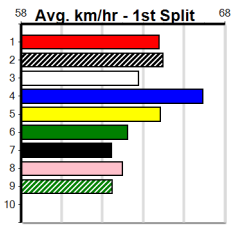

1	2	3	4	5	6	7	8
3	2	1	3	1	1		1
Prize	\$33,425.00						
Best	23.31						
Starts	47-12-11-6						
Trk/Dst	6-2-1-1						
APM	\$10380						

1	2	3	4	5	6	7	8
2	4	3	1	2	1	2	3
Prize	\$143,320.00						
Best	FSTD						
Starts	65-18-10-4						
Trk/Dst	0-0-0-0						
APM	\$42432						

Winning Boxes

Winning Boxes

Horsham

SHIMA SHINE AT STUD

Distance: 410m, Race Type: Mixed 6/7, Total Prizemoney: \$2,925
1st: \$1,950, 2nd: \$600, 3rd: \$300, 4th: \$75

9

5:42PM

(VIC time)