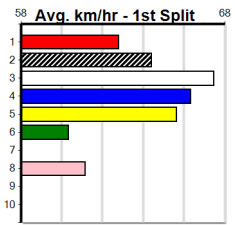

Horsham

GREYHOUND CLUBS VICTORIA

Distance: 410m, Race Type: Grade 6, Total Prizemoney: \$2,925
1st: \$1,950, 2nd: \$600, 3rd: \$300, 4th: \$75

10

6:05PM

(VIC time)

Watchdog Tips:

0 0 0 0