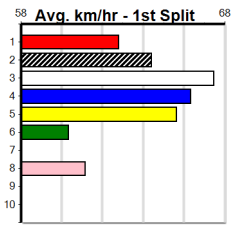

Horsham

GREYHOUND CLUBS VICTORIA

Distance: 410m, Race Type: Grade 6, Total Prizemoney: \$2,925
1st: \$1,950, 2nd: \$600, 3rd: \$300, 4th: \$75

10

6:05PM

(VIC time)

BLACK STATESMAN (4) was a dominant 23.28 winner here last time and he will take a power of beating again. CRANK IT (5) continues to get better with every run and he will get a nice cart across early on. SUNTORY LISA (3) can come out running