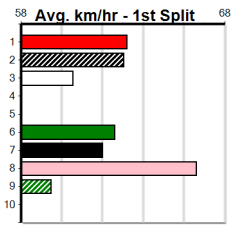

10 *** NO RESERVE ***				Winning Boxes
Trainer:				1 2 3 4 5 6 7 8
Owner(s):				Prize
				Best
				Starts
				Trk/Dst
				APM

Horsham

CRYMELON KENNELS

Distance: 410m, Race Type: Maiden, Total Prizemoney: \$2,535
1st: \$1,680, 2nd: \$520, 3rd: \$260, 4th: \$75