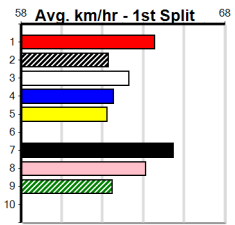

3

3:49PM

(VIC time)

Watchdog Tips: 0 0 0 0 Bet: .