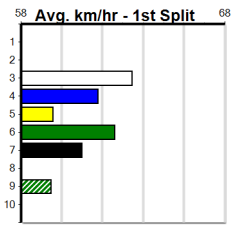

Horsham

SPORTSBET EVERY DOG HAS ITS DAY

Distance: 410m, Race Type: Maiden, Total Prizemoney: \$2,535
1st: \$1,680, 2nd: \$520, 3rd: \$260, 4th: \$75

1

3:13PM

(VIC time)

Watchdog Tips:

0 0 0 0