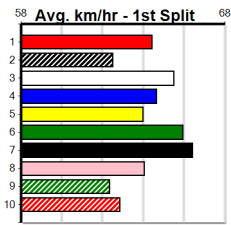

ON-SITE ENGINEERING

Distance: 410m, Race Type: Mixed 4/5, Total Prizemoney: $3,360
1st: $2,250, 2nd: $690, 3rd: $345, 4th: $75

7

5:09PM

(VIC time)

ZIPPING POITIER (6) was a cracking 25.43 Warrnambool winner and he will continue to get better with more racing. CIRCLE THE SPACE (1) has the good draw and he will be on the pace from the outset. TINKER MAV (3) can come out running

Watchdog Tips: **6** **1** **3** **7** **Bet:** **Box Quinella 1,3,6 ($10 for 333.33%)**

1 CIRCLE THE SPACE [5] *Racing well, drawn to get the breaks, danger*
BK D Dec-21 KC AND ALL CIRCLE OF DREAMS $4.60

Form	Box	Weight	Dist	Track	Date	Time	BON	Margin	1st/2nd (Time)	PIR	Checked	Comment	W/R	Split 1	S/P	Grade
2nd	(5)	35.0	390	WBL	R7	09-Sep-24	22.76	22.33	1.5LFAR AWAY TEARS (22.66)	M/62	.	.	.	8.97	$12.70	5
4th	(3)	35.0	410	HOR	R5	17-Sep-24	23.82	23.11	6.00LMAJOR MIKE (23.44)	M/44	.	.	.	10.70	$16.90	5
1st	(3)	35.0	410	HOR	R5	21-Sep-24	23.65	23.33	4.00LJENNY BALE (23.92)	M/11	.	.	.	10.44	$10.30	T3-5
2=	(5)	35.0	410	HOR	R11	24-Sep-24	23.59	22.93	6.00LPAW VARNER (23.19)	M/33	.	.	.	10.58	$12.00	5

Owner(s): A Gurry

Winning Boxes

1	2	3	4	5	6	7	8
1	2	2	1	6	7	8	
Prize	$16,290.00						
Best	23.59						
Starts	34-5-8-5						
Trk/Dst	11-1-2-2						
APM	$7955						

2 REV QUERIDA [4] **** SCRATCHED ****
BK B Mar-22 SHIMA SHINE JD REVELATION $12.00

Form	Box	Weight	Dist	Track	Date	Time	BON	Margin	1st/2nd (Time)	PIR	Checked	Comment	W/R	Split 1	S/P	Grade
4th	(4)	29.6	400	GAW	R9	15-Sep-24	23.22	22.61	2.25LCHESTER KEEPING (23.06)		.	.	.	8.93	$7.00	6
1st	(6)	29.6	512	MTG	R7	19-Sep-24	30.09	30.09	3.75LCADILLAC PATCH (30.36)	0	.	.	.	4.41	$2.70	RW
7th	(4)	29.7	485	HOR	R8	24-Sep-24	28.26	27.42	12.00LANOTHER HOUDINI (27.42)	M/567	.	.	.	10.46	$29.00	X45
7th	(5)	29.7	512	MTG	R10	29-Sep-24	30.39	29.74	7.50LOLLIE DEEDS (29.87)		.	.	.	4.53	$5.00	6

Owner(s): P Hammerstein

Winning Boxes

1	2	3	4	5	6	7	8
2	2	1	1	1	1	1	
Prize	$8,740.00						
Best	23.31						
Starts	37-7-3-4						
Trk/Dst	1-1-0-0						
APM	$5650						

3 TINKER MAV [4] *Quick PB here, can burn early on, threat*
RBD D Jan-21 ORSON ALLEN GAWKER BALE $4.80

Form	Box	Weight	Dist	Track	Date	Time	BON	Margin	1st/2nd (Time)	PIR	Checked	Comment	W/R	Split 1	S/P	Grade
7th	(2)	33.1	400	GEL	R12	06-Sep-24	23.52	22.68	11.00LGAYLE BALE (22.76)	M/57	.	.	.	8.45	$8.90	X45
2nd	(3)	32.8	400	GEL	R12	13-Sep-24	22.75	22.65	0.25LGUNAI LILLY (22.74)	M/31	.	.	.	8.51	$9.50	5
5th	(2)	32.2	400	GEL	R5	20-Sep-24	22.84	22.35	5.50LLEO BALE (22.48)	M/53	.	.	.	8.77	$14.70	X45
6th	(7)	31.2	400	GEL	R6	27-Sep-24	23.35	22.22	12.00LNOCTILUCENT (22.52)	S/65	.	.	.	8.60	$16.40	5

Owner(s): Burns Racing (SYN), C Burns, J Burns

Winning Boxes

1	2	3	4	5	6	7	8
4	1	1	1	1	1		
Prize	$14,780.00						
Best	23.08						
Starts	26-8-2-0						
Trk/Dst	1-1-0-0						
APM	$2717						

4 MOTOR HEAD MAXIM [5] *Yet to win here in 21 attempts, prefer others*
BK D Feb-21 AZKABAN STYLISH BREE $14.00

Form	Box	Weight	Dist	Track	Date	Time	BON	Margin	1st/2nd (Time)	PIR	Checked	Comment	W/R	Split 1	S/P	Grade
3rd	(1)	30.9	410	HOR	R11	03-Sep-24	23.46	23.05	6.00LMAVIS TOLMIE (23.07)	Q/22	.	.	.	10.63	$4.70	5
6th	(6)	31.0	410	HOR	R3	10-Sep-24	23.75	22.93	5.00LCRUSH YOUR RUSH (23.40)	M/86	.	.	.	10.93	$20.10	5
2nd	(1)	31.1	410	HOR	R5	17-Sep-24	23.54	23.11	1.5LMAJOR MIKE (23.44)		.	.	.	10.52	$4.60	5
4th	(3)	31.3	410	HOR	R5	24-Sep-24	23.73	22.93	9.00LTASTE OF HELL (23.11)	M/55	.	.	.	10.56	$14.30	X45

Owner(s): D Keane

Winning Boxes

1	2	3	4	5	6	7	8
1	1	1	1	2			
Prize	$18,145.00						
Best	23.41						
Starts	73-5-19-6						
Trk/Dst	21-0-6-2						
APM	$4349