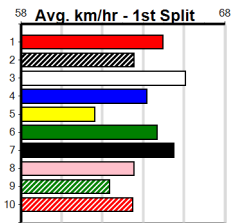

CHS GROUP

Distance: 410m, Race Type: Grade 5, Total Prizemoney: $2,925
1st: $1,950, 2nd: $600, 3rd: $300, 4th: $75

4

4:14PM

(VIC time)

DEMONESS (1) can push up the track but she should have enough pace to hold her position through the bend. DEADLY DAVE (3) was far from disgraced here last time and he will keep the pressure on from the outset. OUR FABIO (4) has a good record here

Watchdog Tips: **1** **3** **4** **6** **Bet:** **Box Quinella 1,3,4 ($10 for 333.33%)**