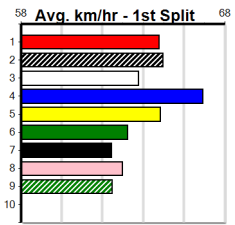

SHIMA SHINE AT STUD

Distance: 410m, Race Type: Mixed 6/7, Total Prizemoney: \$2,925
1st: \$1,950, 2nd: \$600, 3rd: \$300, 4th: \$75

9

5:42PM

(VIC time)

MINI MILKY (2) was dominant when scoring at Warrnambool two runs back and she will continue to get better. SCOOPA STEVE (5) was never headed here last time and he should run a cheeky race again. LEONESSA (4) is showing plenty of promise