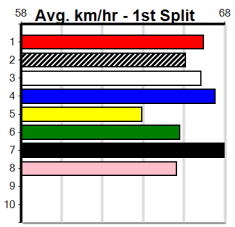

WATTS PRICE ACCOUNTANTS

Distance: 410m, Race Type: Free For All, Total Prizemoney: $3,360
1st: $2,250, 2nd: $690, 3rd: $345, 4th: $75

CRACKERJACK ARET (8) is a gifted chaser when fit and he should be primed to fire fresh.
MISTRESS OASIS (7) has a good record here and may be value

Watchdog Tips: **8** **7** **2** **1** Bet: **Box Quinella 2,7,8 ($10 for 333.33%)**