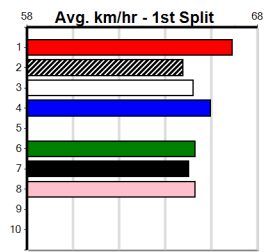

WARRACK BUTCHERY DAMSELS DASH

Distance: 410m, Race Type: Grade 5, Total Prizemoney: $2,925
1st: $1,950, 2nd: $600, 3rd: $300, 4th: $75

Watchdog Tips:

Bet:

Form	Box	Wgt	Dist	Track	Date	Time	BON	Margin	1st/2nd (Time)	PIR	Checked	Comment	WR	Split 1	S/P	Grade

1

ROCK IT QUEEN (NSW)[5]
BK Bitch Nov-22 Sire: ASTON RUPEE Dam: QUEEN OF ZIEMS
Owner(s): E Burrett
Winning Distances: < 300m (1) 300 - 399m (2) 400 - 499m (0) 500 - 599m (1) 600 - 699m (0) > 700m (0)
Winning Weights: 28.9(1) 29.0(1) 29.1(1) 29.3(1)

3rd	4th	5th	6th	7th	8th	9th	10th
3rd (8) 29.0 515 GOS R6 21-May-24 30.23 29.42 5.50L RICKY ZOOM (29.87) 2223 2223 4.53 $2.50 5	1st (6) 29.1 520 DTO R6 30-May-24 29.98 29.68 1.75L TAKAHI AUSSIE (30.10) 111 111 5.35 $2.20 5	5th (7) 29.0 520 WPK R4 08-Jun-24 30.47 29.50 11.00 BUMPY'S LAD (29.74) 114 114 5.45 $3.70 5	5th (1) 29.1 520 DTO R8 13-Jun-24 30.40 29.92 6.50L TRUNKEY CHIEF (29.95) 125 125 5.43 $13.00 X45	3rd (8) 29.8 300 MBS R10 23-Jul-24 16.75 16.42 2.50L SPRING IGNITE (16.57) 0 VNAI 4.46 $1.28 6	2nd (8) 29.0 300 MBS R6 30-Jul-24 17.11 16.69 3.5L WARIO (16.86) 4.54 $2.25 6	5th (5) 29.0 342 APK R3 05-Aug-24 20.14 19.30 12.00 DARCY DAKOTA (19.30) 4.64 $7.00 J	6th (3) 29.3 390 BAL R5 25-Sep-24 22.83 22.31 7.50L LET'S WIN OLLIE (22.31) M/23 8.42 $12.20 5

Last 3 wins NOT included above

1st (6) 29.3 297 DTO R2 04-Apr-24 17.08 16.87 1.5L MIRACULOUS FLICK (17.19) 21 21 5.39 $2.00 M	1st (2) 29.0 388 GOS R12 23-Apr-24 22.52 22.14 1.75L SON OF DAWN (22.65) 21 21 $1.80 5	1st (4) 28.9 388 GOS R6 30-Apr-24 22.35 22.35 3.75L FRANKIE JEAN (22.62) 11 11 $1.55 5

Trainer: Dylan Sharp (Lara)

Box History

Bx	1st	2nd	3rd	4th	5th	6th	7th	8th
1					1			
2	1							
3						1	1	
4	1							
5					1			
6	2	1						
7						1		
8		1	2					

Prize Best Starts Trk/Dts APM $7425.00 FSH 13-4-2-2 0-0-0-0 3475

2

MISS MELEE [5]
BK Bitch Nov-21 Sire: SHIMA SHINE Dam: IT'S A DIVA
Owner(s): A Johnston
Winning Distances: < 300m (0) 300 - 399m (3) 400 - 499m (0) 500 - 599m (0) 600 - 699m (0) > 700m (0)
Winning Weights: 27.1(1) 27.5(2)

8th (5) 27.6 525 MEP R9 10-Jul-24 31.40 30.00 16.00 REANNA'S PRIDE (30.28) M/7888 6.05 $113.30 X67H	2nd (1) 27.8 390 SHP R9 19-Jul-24 22.73 22.28 0.25L URANA EXPRESS (22.72) Q/61 9.07 $2.20 X67	1st (7) 27.5 350 HVL R9 26-Jul-24 19.70 19.57 0.10L STURGIS (19.71) M/4 6.71 $4.10 T3-7	1st (5) 27.5 350 HVL R9 30-Jul-24 19.56 19.56 3.5L BRAEMAR SHEILA (19.80) M/2 6.03 $1.60 T3-7	3rd (5) 27.6 350 HVL R8 09-Aug-24 19.77 19.57 2.75L CRACKERJACK JET (19.58) M/7 6.87 $7.00 T3-5	2nd (8) 27.8 390 SHP R4 05-Sep-24 22.32 22.17 1.25L BROADY BOB (22.24) M/42 8.64 $4.10 T3-5	7th (7) 27.5 390 SHP R3 09-Sep-24 22.64 22.15 6.50L TROPIC MAN (22.21) M/77 8.62 $23.90 5	2nd (8) 27.3 390 SHP R13 16-Sep-24 22.36 22.08 0.25L TREND SETTER (22.35) M/42 8.53 $14.50 5

Last 3 wins NOT included above

1st (5) 27.1 390 SHP R2 18-Apr-24 22.22 22.09 4.50L BUSHMAN'S DAMPER (22.53) Q/11 8.48 $2.60 T3-M

Trainer: Nicholas Johnston (Tooborac)

Box History

Bx	1st	2nd	3rd	4th	5th	6th	7th	8th
1		1	1			1		
2			1					
3								
4				1	2			
5	2	1	1			3		1
6								
7	1	1					1	
8		3			1	1		

Prize Best Starts Trk/Dts APM $6335.00 FSH 23-3-6-3 0-0-0-0 3962