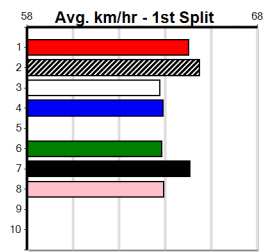

Horsham
12
6:38PM
(VIC time)

LOCKS CONSTRUCTIONS DAMSELS DASH

Distance: 410m, Race Type: Grade 5, Total Prizemoney: $2,925
1st: $1,950, 2nd: $600, 3rd: $300, 4th: $75

Watchdog Tips: ☐ ☐ ☐ ☐ ☐ **Bet:** ☐

1

PAW CHEYENNE (NSW)[5]
BK Bitch Jul-22 Sire: CHRISTO BALE Dam: DYNA GERTIE
Owner(s): B Wheeler
Winning Distances: < 300m (0) 300 - 399m (0) 400 - 499m (3) 500 - 599m (0) 600 - 699m (0) > 700m (0)
Winning Weights: 27.2(2) 27.3(1)

Box	1st	2nd	3rd	4th	5th	6th	7th	8th
1	1	2						
2								2
3								
4								
5	1		1					
6	1							
7		1		2	2			
8			1		1			

Prize Best Starts Trk/Dts APM: $6850.00, 23.36(7)-13/8/24, 16-3-3-2, 7-0-0-1, 4392

1

2

CLOUDY WREN [5]
BD Bitch Mar-22 Sire: TOMMY SHELBY Dam: IVY WREN
Owner(s): S Bruce
Winning Distances: < 300m (0) 300 - 399m (1) 400 - 499m (4) 500 - 599m (0) 600 - 699m (0) > 700m (0)
Winning Weights: 26.4(1) 27.9(1) 28.0(1) 28.3(2)

Box	1st	2nd	3rd	4th	5th	6th	7th	8th
1	1		1	1	1			
2	1							2
3	2							2
4	1							
5								
6					1			
7						2		
8								

Prize Best Starts Trk/Dts APM: $7275.00, 24.11(2)-17/9/24, 15-5-0-1, 3-0-0-0, 3595

2

3

STIPULATED [5]
BK Bitch Dec-22 Sire: FERNANDO BALE Dam: SUBMISSION
Owner(s): D Lewis
Winning Distances: < 300m (0) 300 - 399m (0) 400 - 499m (3) 500 - 599m (0) 600 - 699m (0) > 700m (0)
Winning Weights: 22.3(1) 22.7(1) 23.1(1)

Box	1st	2nd	3rd	4th	5th	6th	7th	8th
1								
2	1			1				
3	1					1		
4								1
5								
6	1							
7								
8				1	1			

Prize Best Starts Trk/Dts APM: $3150.00, 23.52(2)-24/9/24, 8-3-0-0, 1-0-0-0, 2735

3

4

ANNA YOU PEST [5]
BE Bitch Mar-21 Sire: LIGHTNING FRANK Dam: RIXY YA PEST
Owner(s): G Hunt
Winning Distances: < 300m (0) 300 - 399m (7) 400 - 499m (3) 500 - 599m (0) 600 - 699m (0) > 700m (0)
Winning Weights: 26.8(1) 27.6(2) 27.8(1) 27.9(1) 28.0(2) 28.2(1) 28.3(1) 28.9(1)

Box	1st	2nd	3rd	4th	5th	6th	7th	8th
1	2	3	3	2	2			
2	1		1	2				1
3	2	1	3			1		
4	1	1	2	2	1	2	1	1
5			1			2		
6	2	1	1	3		1		1
7		1		3	2	3	3	
8	2	1		1	2			2

Prize Best Starts Trk/Dts APM: $27865.00, 23.19(6)-26/12/23, 70-10-8-11, 24-2-3-7, 7371

4

5

*** VACANT BOX ***
Sire: Dam:
Owner(s):
Winning Distances: < 300m (0) 300 - 399m (0) 400 - 499m (0) 500 - 599m (0) 600 - 699m (0) > 700m (0)
Winning Weights:

5