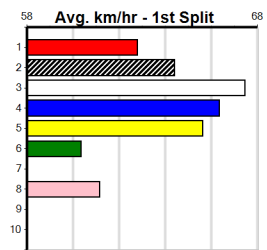

GREYHOUND CLUBS VICTORIA

Distance: 410m, Race Type: Grade 6, Total Prizemoney: $2,925
1st: $1,950, 2nd: $600, 3rd: $300, 4th: $75

Watchdog Tips:

Bet:

Table with columns: Form Box, Wgt, Dist, Track, Date, Time, BON, Margin, 1st/2nd (Time), PIR, Checked, Comment, W/R, Split 1, S/P, Grade

Race 1: MAX KANE [6]. BK Dog Jul-22. Sire: AUSSIE INFRARED, Dam: KAELA STAR. Trainer: Jordan Cooper (Lethbridge). Includes winning distances, weights, and a box history table.

Race 2: PAW OLYMPIA (NSW)[6]. BK Bitch Jul-22. Sire: JS FLAMIN ACE, Dam: DYNA ADRIA. Trainer: Robert Camilleri (Lara). Includes winning distances, weights, and a box history table.

Race 3: SUNTORY LISA [6]. BK Bitch Oct-22. Sire: TOMMY SHELBY, Dam: KUMBIA LASS. Trainer: Heather Baxter (Murtoa). Includes winning distances, weights, and a box history table.

Race 4: BLACK STATESMAN [6]. BK Dog Sep-22. Sire: FERAL FRANKY, Dam: LADY PANDORA. Trainer: Dustin Drew (Dennington). Includes winning distances, weights, and a box history table.

Race 5: CRANK IT [6]. BK Dog Nov-22. Sire: TOMMY SHELBY, Dam: SHOOT TO MISS. Trainer: Garry George (Beulah). Includes winning distances, weights, and a box history table.