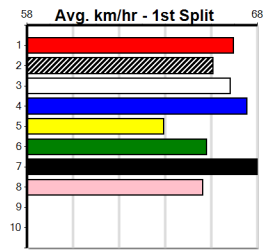

WATTS PRICE ACCOUNTANTS

Distance: 410m, Race Type: Free For All, Total Prizemoney: $3,360
1st: $2,250, 2nd: $690, 3rd: $345, 4th: $75

Watchdog Tips: [ ] [ ] [ ] [ ] Bet: [ ]

LET'S WIN OLLIE (NSW)[4]
BK Dog May-22 Sire: WOW Dam: LET'S WIN MEISHA
Owner(s): E Burrett
Winning Distances: < 300m (0) 300 - 399m (4) 400 - 499m (6) 500 - 599m (0) 600 - 699m (0) > 700m (0)
Winning Weights: 31.0(3) 31.1(3) 31.2(1) 31.3(1) 31.5(1) 31.8(1)
1st (6) 31.5 400 GEL R11 02-Aug-24 22.73 22.54 0.50L RIVIERA BALE (22.76) M/12 . . . . . 8.42 $4.90 X45
2nd (3) 31.8 400 WGL R5 09-Aug-24 22.58 22.22 5.50L DOCHERTY (22.22) M/22 . . . . . 8.25 $7.50 X45
3rd (3) 31.6 390 WBL R10 15-Aug-24 22.20 21.75 6.50L LEO BALE (21.75) M/33 . . . . . 8.61 $4.10 FFA
7th (5) 31.5 400 WGL R10 30-Aug-24 23.20 22.57 7.50L ASTON CORLEONE (22.70) S/77 . . . . . 8.60 $6.10 FFA
3rd (3) 31.5 390 WBL R7 05-Sep-24 22.41 22.00 1.5L MYOLA NICK (22.31) M/45 . . . . . 8.69 $3.10 X45
5th (6) 31.7 390 WBL R11 12-Sep-24 22.91 21.89 15.00 OUR TITAN (21.89) M/65 . . . . . 9.02 $6.80 X45
2nd (6) 31.9 390 WBL R7 19-Sep-24 22.14 22.11 0.50L LEKTRA TONY (22.11) M/12 . . . . . 8.60 $5.80 X34
1st (7) 31.8 390 BAL R5 25-Sep-24 22.31 22.31 3.00L HOT SAKI (22.52) Q/11 . . . . . 8.37 $2.20 5
Last 3 wins NOT included above
1st (2) 31.1 400 WGL R12 25-Jun-24 22.74 22.51 2.75L VALENCIA JIM (22.92) M/11 . . . . . 8.38 $4.40 5
1st (5) 31.1 410 HOR R10 02-Jul-24 23.69 23.04 3.00L DON'T TELL SHELL (23.89) M/31 . . . . . 10.60 $3.70 5
1st (3) 31.0 400 GEL R12 19-Jul-24 22.63 22.49 1.75L MR. BLUE (22.75) M/21 . . . . . 8.42 $2.40 5
Trainer: Jason Sharp (Lara)

GAS LANTERN [4]
BK Bitch Mar-22 Sire: FABREGAS Dam: MAGIC LANTERN
Owner(s): A Mooney
Winning Distances: < 300m (0) 300 - 399m (4) 400 - 499m (5) 500 - 599m (0) 600 - 699m (0) > 700m (0)
Winning Weights: 28.6(1) 28.7(1) 28.8(2) 28.9(2) 29.0(1) 29.1(2)
1st (3) 28.9 425 BEN R9 09-Aug-24 24.03 23.88 1.5L LEKTRA TONY (24.12) Q/111 . . . . . 6.46 $17.90 X45
2nd (8) 28.8 390 WBL R4 15-Aug-24 22.21 21.75 2.00L TIGGERLONG GAS (22.08) M/22 . . . . . 8.54 $4.70 5
3rd (3) 29.0 425 BEN R4 23-Aug-24 24.26 23.83 6.00L LOOKS LIKE MAGIC (23.87) M/133 . . . . . 6.50 $4.30 FFA
2nd (8) 28.8 425 BEN R4 30-Aug-24 24.05 23.73 2.75L SILKY SAUCE (23.86) M/122 . . . . . 6.53 $7.40 X34
4th (3) 28.8 400 GEL R12 06-Sep-24 23.00 22.68 3.75L SEAGULL BALE (22.76) M/23 . . . . . 8.32 $5.80 X45
6th (4) 29.0 425 BEN R7 13-Sep-24 24.48 23.70 12.00 SAYULL ROCK (23.70) S/776 . . . . . 6.79 $28.90 X34
5th (8) 29.2 390 BAL R9 18-Sep-24 22.49 21.78 11.00 RIENDO (21.78) M/25 . . . . . 8.49 $7.70 X34
1st (3) 29.0 390 BAL R12 25-Sep-24 22.55 22.31 3.25L TALCOTT BALE (22.78) Q/11 . . . . . 8.39 $10.10 X34
Last 3 wins NOT included above
1st (8) 28.8 390 BAL R11 24-Apr-24 22.02 22.02 4.00L HANDSOME JACK (22.29) Q/11 . . . . . 8.30 $3.50 5
1st (4) 29.1 390 BAL R6 12-Jun-24 22.07 22.07 0.50L TIGGERLONG GAS (22.10) M/11 . . . . . 8.23 $4.30 X45
1st (1) 29.1 410 HOR R3 09-Jul-24 23.46 22.97 0.25L JAMES'S ENTITY (23.47) Q/22 . . . . . 10.35 $1.60 X45
Trainer: Andrew Mooney (Amherst)