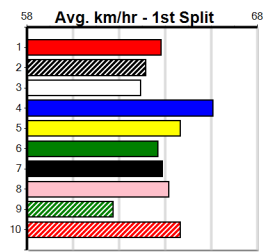

WEBBICON MARINE

Distance: 410m, Race Type: Grade 5, Total Prizemoney: $2,925
1st: $1,950, 2nd: $600, 3rd: $300, 4th: $75

Watchdog Tips:

Bet:

Table with columns: Form Box, Wgt, Dist, Track, Date, Time, BON, Margin, 1st/2nd (Time), PIR, Checked, Comment, WR, Split 1, S/P, Grade

DOG RACE 1: MORE BEER PLEASE [5]. Dog: Nov-22, Sire: FERAL FRANKY, Dam: JUNK FOOD JUNKIE, Trainer: Jason Sharp (Lara). Includes winning distances, weights, and a box history table.

DOG RACE 2: GYPSY ORDAIN [5]. Dog: May-21, Sire: AUSSIE INFRARED, Dam: DYNA GYPSY, Trainer: William Hartigan (Horsham). Includes winning distances, weights, and a box history table.

DOG RACE 3: PEACHES [5]. Bitch: Jan-22, Sire: MEPUNGA BLAZER, Dam: HELEN'S MATE, Trainer: Dallan Klemke (Lara). Includes winning distances, weights, and a box history table.

DOG RACE 4: MYRNIONG STORM (NSW)[5]. Dog: May-22, Sire: WOW, Dam: LET'S WIN MEISHA, Trainer: Paul Mathieson (Myrniong). Includes winning distances, weights, and a box history table.

DOG RACE 5: HENRY BALE (NSW)[5]. Dog: Dec-21, Sire: FERAL FRANKY, Dam: ZELZER ALLEN, Trainer: Andrea Gurry (Nhill). Includes winning distances, weights, and a box history table.