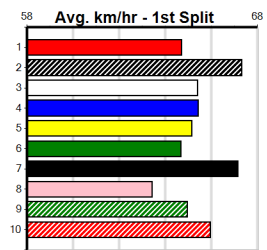

SPORTSBET FINAL

Distance: 410m, Race Type: Grade 5 Final, Total Prizemoney: $3,360
1st: $2,250, 2nd: $690, 3rd: $345, 4th: $75

Watchdog Tips:

Bet:

Form Box Wgt Dist Track Date Time BON Margin 1st/2nd (Time) PIR Checked Comment W/R Split 1 S/P Grade

JED'S MEMORY [4]
BK Dog Mar-22 Sire: ASTON DEE BEE Dam: WHITE AMBUSH
Owner(s): M Hooke
Trainer: Jane Hooke (Huntly)
Winning Distances: < 300m (0) 300 - 399m (0) 400 - 499m (6) 500 - 599m (2) 600 - 699m (0) > 700m (0)
Winning Weights: 31.8(1) 32.0(1) 32.1(2) 32.2(1) 32.3(1) 32.4(2)
Box History table and Prize Best Starts table included.

ASTON ARETHA (NSW)[5]
BEBD Bitch Feb-22 Sire: BEAST UNLEASHED Dam: FANTASTIC SKYE
Owner(s): R Borda
Trainer: Aimee Drew (Dennington)
Winning Distances: < 300m (0) 300 - 399m (4) 400 - 499m (7) 500 - 599m (0) 600 - 699m (0) > 700m (0)
Winning Weights: 25.4(1) 25.5(1) 26.0(1) 26.2(2) 26.4(1) 26.7(2) 26.9(2) 27.0(1)
Box History table and Prize Best Starts table included.

LILYDALE [4]
BK Bitch Jul-22 Sire: FERNANDO BALE Dam: THRIVING
Owner(s): A Tullio
Trainer: Garry George (Beulah)
Winning Distances: < 300m (0) 300 - 399m (0) 400 - 499m (5) 500 - 599m (0) 600 - 699m (0) > 700m (0)
Winning Weights: 23.7(1) 23.8(1) 23.9(1) 24.0(1) 24.1(1)
Box History table and Prize Best Starts table included.

NICE ONE TOM [5]
BE Dog Mar-22 Sire: TOMMY SHELBY Dam: IVY WREN
Owner(s): B Fulton
Trainer: Peter Fulton (Ecklin South)
Winning Distances: < 300m (0) 300 - 399m (2) 400 - 499m (4) 500 - 599m (0) 600 - 699m (0) > 700m (0)
Winning Weights: 27.5(1) 28.1(1) 28.3(1) 28.4(1) 28.8(1) 29.2(1)
Box History table and Prize Best Starts table included.

NUMEROUS [4]
RF Dog May-22 Sire: ASTON DEE BEE Dam: APPOINTED
Owner(s): D Hammerstein
Trainer: Douglas Hammerstein (Ararat)
Winning Distances: < 300m (0) 300 - 399m (7) 400 - 499m (10) 500 - 599m (0) 600 - 699m (0) > 700m (0)
Winning Weights: 32.7(1) 32.8(1) 32.9(2) 33.0(2) 33.1(3) 33.2(1) 33.3(1) 33.4(2) 33.6(2) 33.8(1) 34.2(1)
Box History table and Prize Best Starts table included.

1

2

3

4

5