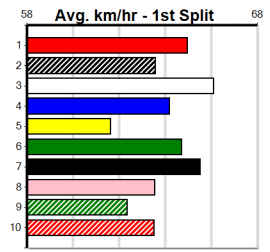

CHS GROUP

Distance: 410m, Race Type: Grade 5, Total Prizemoney: $2,925
1st: $1,950, 2nd: $600, 3rd: $300, 4th: $75

Watchdog Tips:

Bet:

Form	Box	Wgt	Dist	Track	Date	Time	BON	Margin	1st/2nd (Time)	PIR	Checked	Comment	WR	Split 1	S/P	Grade

1 DEMONESS [5]

BK Bitch Nov-21 Sire: SHIMA SHINE Dam: IT'S A DIVA
Owner(s): N Johnston
Trainer: Nicole Johnston (Tooborac)
ENG BEN 2024-09-27

Winning Distances: < 300m (0) 300 - 399m (1) 400 - 499m (4) 500 - 599m (2) 600 - 699m (0) > 700m (0)
Winning Weights: 27.0(3) 27.1(2) 27.9(1) 28.2(1)

6th (5)	26.7	500	BEN	R8	17-Jul-24	29.19	28.53	10.00	CRUSOE MAGIC (28.53)	M/236	.	.	.	6.78	$4.70	T3-5
4th (3)	26.9	500	BEN	R8	24-Jul-24	28.95	28.47	7.00L	ARGYLE AXLE (28.47)	M/234	.	.	.	6.78	$9.10	5
1st (3)	27.1	450	SHP	R8	01-Aug-24	25.55	25.43	2.25L	SHE'S VERSACE (25.71)	M/211	.	.	.	6.59	$23.50	T3-5
5th (3)	27.0	450	SHP	R8	10-Aug-24	25.93	25.56	5.50L	KID LUCK (25.56)	S/555	.	.	.	6.85	$5.40	X45
7th (7)	27.0	425	BEN	R3	16-Aug-24	24.52	23.83	4.00L	CHAPPY'S THIEF (24.25)	S/756	.	.	W	6.89	$6.80	5
7th (2)	27.1	450	SHP	R8	29-Aug-24	25.94	25.54	6.00L	ARGYLE MAGGIE (25.54)	M/245	.	.	SW	6.72	$6.10	5
1st (4)	27.1	450	SHP	R7	05-Sep-24	25.41	25.41	3.75L	AYIA THE SLAYER (25.68)	Q/111	.	.	SW	6.55	$2.20	T3-5
2nd (1)	26.7	450	SHP	R6	12-Sep-24	25.87	25.54	0.50L	KABUTO BALE (25.85)	M/231	.	.	.	6.70	$1.50	5

Last 3 wins NOT included above

1st (2)	27.0	500	BEN	R5	28-Feb-24	28.33	28.33	5.00L	SCOTT AQUAPHOBIA (28.68)	Q/111	.	.	SW	6.48	$4.40	T3-RW
1st (6)	27.0	500	BEN	R8	20-Apr-24	28.47	28.47	1.5L	SHE'S VERSACE (28.57)	Q/111	.	.	SW	6.47	$4.00	5
1st (6)	27.0	425	BEN	R11	19-Jun-24	24.13	24.13	3.5L	THAI MOGWAI (24.37)	Q/111	.	.	.	6.56	$2.50	T3-5

Box History

Bx	1st	2nd	3rd	4th	5th	6th	7th	8th
1	1	1	1	1				
2	1	1	1	1	1	1	1	1
3	1				1			
4	1				1	1		1
5	1					1	1	
6	2	1			1	1		1
7	1				1	1		1
8					1			

Prize Best Starts Trk/Dts APM: $11070.00 FSH 31-7-3-2 0-0-0-0 6136

2 MORE BOOST RICO [5]

BK Dog Jan-22 Sire: HARD STYLE RICO Dam: CHILL EASY
Owner(s): D Petersen
Trainer: Darren Petersen (Rochester)

Winning Distances: < 300m (0) 300 - 399m (2) 400 - 499m (1) 500 - 599m (0) 600 - 699m (0) > 700m (0)
Winning Weights: 33.7(1) 34.9(1) 35.0(1)

6th (7)	33.9	425	BEN	R10	02-Aug-24	24.63	23.70	9.50L	SOLITARY FLICKER (23.99)	S/656	.	.	.	6.70	$9.30	5
4th (6)	33.8	410	HOR	R4	06-Aug-24	24.05	23.13	11.00	BALA ACE (23.29)	M/55	.	.	.	10.80	$58.00	RW
4th (5)	33.9	425	BEN	R2	09-Aug-24	24.55	23.88	5.50L	XENI BALE (24.18)	M/544	.	.	.	6.81	$7.60	RW
2nd (1)	32.9	400	MTG	R9	15-Aug-24	23.29	23.24	0.75L	PENNY DROP (23.24)	0	.	.	.	11.00	$1.50	RW
6th (6)	32.8	410	HOR	R3	19-Aug-24	23.96	22.84	9.50L	REV QUERIDA (23.31)	M/66	.	.	SW	10.82	$8.90	5
2nd (6)	32.9	400	MTG	R10	22-Aug-24	23.85	23.23	9.00L	SOLID GROUND (23.23)	M/66	.	.	.	11.23	$9.50	RW
3rd (7)	33.8	400	MTG	R7	05-Sep-24	23.63	22.69	7.00L	REV QUERIDA (23.14)	M/66	.	.	.	11.11	$3.70	RW
3rd (1)	34.0	425	BEN	R11	25-Sep-24	24.48	24.05	2.50L	DEMOM KYSIAH (24.31)	M/223	.	.	V5	6.65	$17.70	5

Last 3 wins NOT included above

1st (2)	34.9	435	SLE	R1	12-Nov-23	24.74	24.37	1.25L	HOVLAND (24.82)	Q/111	.	.	.	5.25	$3.90	MH
1st (2)	35.0	300	HVL	R11	27-Feb-24	16.74	16.59	1.5L	MISS ELSIE LOU (16.83)	S/7	.	.	.	4.03	$3.00	7
1st (1)	33.7	395	MBR	R7	07-Jul-24	22.84	22.26	0.50L	PARRAKIE (22.87)	0	.	.	SAMP	5.28	$3.30	6