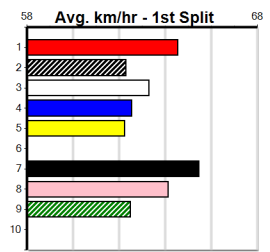

HORSHAM DOORS & GLASS

Distance: 410m, Race Type: Grade 7, Total Prizemoney: $2,925
1st: $1,950, 2nd: $600, 3rd: $300, 4th: $75

Watchdog Tips:

Bet:

Form Box	Wgt	Dist	Track	Date	Time	BON	Margin	1st/2nd (Time)	PIR	Checked	Comment	WR	Split 1	S/P	Grade

1

MISS PATSY [7]
BK Bitch Jul-22 Sire: FERAL FRANKY Dam: MISS ROXY
Owner(s): D Klemke
Winning Distances: < 300m (0) 300 - 399m (0) 400 - 499m (1) 500 - 599m (0) 600 - 699m (0) > 700m (0)
Winning Weights: 31.4(1)

7th (3)	31.6	460	GEL	R5	09-Jul-24	26.62	26.13	2.75L TINKER KIM (26.44)	M/332	.	.	.	6.80	$3.40	X67
2nd (2)	31.4	400	GEL	R2	30-Jul-24	22.82	22.64	2.75L PAW VINCE (22.64)	M/22	.	.	.	8.50	$3.30	7
2nd (3)	31.5	400	GEL	R10	06-Aug-24	22.77	22.31	2.00L ENTERTAINMENT (22.64)	M/22	.	.	.	8.52	$2.40	7
2nd (3)	31.4	390	WBL	R9	15-Aug-24	22.70	21.75	3.75L ZIPPING POITIER (22.44)	M/53	.	.	.	8.73	$8.10	X67
4th (2)	31.5	450	WBL	R5	22-Aug-24	25.77	24.98	6.00L PAW OSWALD (25.35)	M/444	.	.	.	6.76	$12.70	X67
7th (2)	31.5	390	WBL	R2	29-Aug-24	22.97	22.08	7.50L MORAIN MILEY (22.46)	M/78	.	.	.	9.00	$3.60	X67
5th (5)	31.7	460	GEL	R7	03-Sep-24	26.45	25.99	6.00L ASTON BAMFORD (26.04)	M/643	.	.	.	6.82	$6.50	X67
2nd (3)	31.3	460	GEL	R9	24-Sep-24	26.02	25.77	1.25L TOXIC SLIME (25.94)	Q/111	.	.	.	6.54	$1.90	7

Last 3 wins NOT included above

1st (7)	31.4	400	GEL	R1	14-Jun-24	22.76	22.54	2.25L DRAGONELLE (22.90)	M/21	.	.	.	8.46	$1.70	M

Box History

Bx	1st	2nd	3rd	4th	5th	6th	7th	8th
1								
2	1							1
3		4		1				
4								1
5					1			
6								
7	1							
8						1		1

Prize Best $3835.00
Starts 12-1-5-0
Trk/Dts 0-0-0-0
APM 2588

2

TOTAL GARTH (NSW)[7]
BK Dog Aug-22 Sire: ZIPPING GARTH Dam: LEYENDA
Owner(s): D Petersen
Winning Distances: < 300m (0) 300 - 399m (0) 400 - 499m (1) 500 - 599m (0) 600 - 699m (0) > 700m (0)
Winning Weights: 34.3(1)

2nd (2)	33.2	318	DUB	R1	27-Jul-24	18.89	18.43	0.50L MAXIMUM MOBILITY (18.86)	112	112	.	.	4.79	$7.00	M
2nd (1)	33.3	400	DUB	R2	03-Aug-24	23.55	22.65	0.10L LOLA MCGRAW (23.54)	112	112	.	.	9.14	$3.20	M
2nd (4)	33.9	305	MTG	R1	22-Aug-24	18.20	18.07	1.00L AMALI MOO (18.13)	.	.	.	.	5.99	$1.60	M
5th (3)	33.5	390	SHP	R1	29-Aug-24	23.33	22.11	7.00L FAWN DINGO (22.88)	M/35	.	.	.	8.93	$15.00	M
1st (2)	34.3	435	SLE	R2	01-Sep-24	25.30	24.45	2.00L JOE THE GOOSE (25.42)	M/211	.	.	.	5.36	$15.70	M
7th (3)	34.1	425	BEN	R2	20-Sep-24	25.37	24.04	11.00L MORAIN LILLY (24.62)	M/566	.	.	.	6.81	$11.10	7
6th (8)	34.1	410	HOR	R3	24-Sep-24	24.09	22.93	12.00L BLACK STATESMAN (23.28)	M/55	.	.	.	10.73	$52.30	X67

Last 3 wins NOT included above

Box History

Bx	1st	2nd	3rd	4th	5th	6th	7th	8th
1		1						
2	1	1						
3								
4		1						
5								
6								
7								
8						1		

Prize Best $2540.00
Starts 24.09(8)-24/9/24
Trk/Dts 7-1-3-0
APM 1-0-0-0
2305