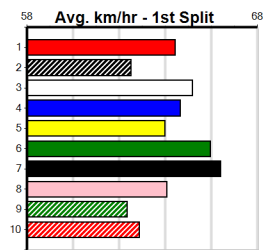

ON-SITE ENGINEERING

Distance: 410m, Race Type: Mixed 4/5, Total Prizemoney: $3,360
1st: $2,250, 2nd: $690, 3rd: $345, 4th: $75

Watchdog Tips:

Bet:

Form Box	Wgt	Dist	Track	Date	Time	BON	Margin	1st/2nd (Time)	PIR	Checked	Comment	WR	Split 1	S/P	Grade

CIRCLE THE SPACE [5]

BK Dog Dec-21 Sire: KC AND ALL Dam: CIRCLE OF DREAMS
Owner(s): A Gurry
Trainer: Andrea Gurry (Nhill)
Winning Distances: < 300m (0) 300 - 399m (4) 400 - 499m (1) 500 - 599m (0) 600 - 699m (0) > 700m (0)
Winning Weights: 34.4(1) 34.6(1) 34.7(1) 35.0(1) 35.1(1)

1st (5)	34.7	390	WBL	R4	29-Jul-24	22.59	22.35	1.75L GO GO DAISY (22.71)	M/11	.	SW	.	8.75	$2.00	6G
8th (7)	35.0	410	HOR	R4	06-Aug-24	24.81	23.13	22.00 BALA ACE (23.29)	M/77	.	VO	.	11.38	$55.40	RW
8th (5)	35.1	390	WBL	R11	12-Aug-24	22.98	22.25	7.50L CARLY BALE (22.48)	M/56	.	.	.	9.06	$13.30	5
1st (3)	35.1	390	WBL	R10	20-Aug-24	22.46	22.30	3.00L REMARLI (22.67)	Q/11	.	.	.	8.60	$3.40	5
2nd (5)	35.0	390	WBL	R7	09-Sep-24	22.76	22.33	1.5L FAR AWAY TEARS (22.66)	M/62	.	.	.	8.97	$12.70	5
4th (3)	35.0	410	HOR	R5	17-Sep-24	23.82	23.11	6.00L MAJOR MIKE (23.44)	M/44	.	.	.	10.70	$16.90	5
1st (3)	35.0	410	HOR	R5	21-Sep-24	23.65	23.33	4.00L JENNY BALE (23.92)	M/11	.	.	.	10.44	$10.30	T3-5
2= (5)	35.0	410	HOR	R11	24-Sep-24	23.59	22.93	6.00L PAW VARNER (23.19)	M/33	.	.	.	10.58	$12.00	5

Last 3 wins NOT included above

1st (2)	34.6	395	BGC	R2	20-Mar-24	23.22	22.66	2.00L DAYSEA'S TIM (23.36)	1	1	.	.	.	$2.60	MH	
1st (2)	34.4	395	BGC	R4	08-May-24	23.19	22.58	1.5L SLACK (23.29)	2	2	.	.	.	10.66	$4.80	NNP

Box History

Bx	1st	2nd	3rd	4th	5th	6th	7th	8th
1	1	2	1	1				
2	2	1	1					1
3	2	1	1	4		1	1	
4	1						1	
5	1	2						1
6			1					
7	1	1	2				2	1
8				1				

Prize Best		$16290.00
Starts	23.59(5)-24/9/24	
Trk/Dts	34-5-8-5	
APM	11-1-2-2	7955