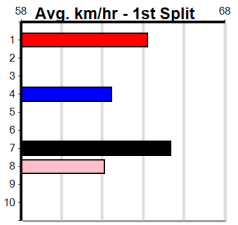

1	2	3	4	5	6	7	8
Prize							
Best							
Starts							
Trk/Dst							
APM							

9 * NO RESERVE *****
 Trainer:
 Owner(s):

10 * NO RESERVE *****
 Trainer:
 Owner(s):

Warragul

GRV VICBRED MAIDEN HT4

Distance: 460m, Race Type: Maiden Heat, Total Prizemoney: \$2,535
1st: \$1,680, 2nd: \$520, 3rd: \$260, 4th: \$75