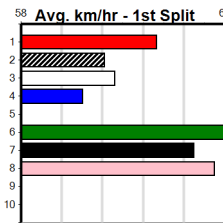

GREAT CHASE HT6

Distance: 460m, Race Type: Restricted Win Heat, Total Prizemoney: $3,875
1st: $2,600, 2nd: $800, 3rd: $400, 4th: $75

9

9:44PM
(VIC time)

Watchdog Tips: **0 0 0 0** Bet: **0**

Form Box Weight Dist Track Date Time BON Margin 1st/2nd (Time) PIR Checked Comment W/R Split 1 S/P Grade

1 SMOKIN' PADDY [6]
BK D Feb-22 BERNARDO SILVER SALUTE
Trainer: Graeme Campbell (Drouin South)
2nd (1) 36.9 350 HVL R10 04-Sep-24 19.22 19.17 1.00LSTIFLER (19.17) M/2 . . . . 6.48 $7.80 X67
3rd (6) 37.3 350 HVL R5 08-Sep-24 19.47 18.95 1.75LIGHTNING AL (19.36) M/4 . . . . 6.61 $3.40 RWH
6th (3) 37.1 350 HVL R1 15-Sep-24 19.89 19.34 7.00LPAPA EASY (19.40) S/7 . . . . 6.65 $7.50 X67
3rd (1) 37.3 460 WGL R9 20-Sep-24 26.30 25.89 0.75LHEY PRESTO (26.27) M/211 . . . . 6.52 $4.20 X67
Owner(s): D Rhodes

Winning Boxes

1	2	3	4	5	6	7	8
		1				1	
Prize	$9,625.00						
Best	26.01						
Starts	18-2-8-4						
Trk/Dst	7-1-4-2						
APM	$4819						

ENG WGL 2024-09-27

2 PLAY THE MINUTES [5]
WBK D May-22 FERNANDO BALE ZIPPING TIFFANY
Trainer: Karen Pitt (Pearcedale)
5th (3) 31.9 460 WGL R5 21-May-24 26.72 25.83 5.50LROSS STREET PETE (26.36) M/767 . . V0 . . 6.87 $1.40 X67H
1st (4) 32.1 460 WGL R2 28-May-24 26.20 25.54 1.25LPOT OF GOLD (26.28) M/633 . . . . 6.72 $2.70 X67
1st (1) 32.1 450 TRA R6 07-Jun-24 24.92 24.92 2.75LREADY TO STING (25.10) M/111 . . . . 6.58 $1.50 X45
8th (4) 32.3 460 WGL R5 18-Jun-24 27.23 25.51 20.00LNORTH CAROLINA (25.87) M/587 . . V28 . . 6.80 $3.60 RWH
Owner(s): THE SIP (SYN), J Harradine, T Redmond, W Vassallo

Winning Boxes

1	2	3	4	5	6	7	8
1	1		1		1		
Prize	$16,880.00						
Best	26.20						
Starts	7-4-0-0						
Trk/Dst	4-1-0-0						
APM	$4466						

3 RUPTURED [6]
F D Sep-21 BERNARDO CLOSE ENOUGH
Trainer: Corey Jennings (Koo Wee Rup)
7th (3) 39.2 395 TRA R1 05-Jul-24 23.31 21.86 14.00LCOOL WHITE (22.33) M/787 . . . . 3.95 $48.90 M
4th (8) 38.8 460 WGL R1 11-Jul-24 27.10 26.48 3.25LSCOTTY'S STACY (26.89) M/553 . . . . 6.86 $36.90 T3-M
1st (2) 38.6 300 HVL R1 06-Sep-24 17.35 16.80 1.00LJAZZ HANDS (17.41) M/5 . . . . 4.05 $21.50 T3-M
1st (1) 39.3 350 HVL R4 20-Sep-24 19.75 19.41 0.10LASTON WARRIOR (19.75) M/2 . . . . 6.69 $6.60 7
Owner(s): C Jennings

Winning Boxes

1	2	3	4	5	6	7	8
1	1						
Prize	$2,620.00						
Best	27.10						
Starts	14-2-1-0						
Trk/Dst	1-0-0-0						
APM	$2189						

4 HELL RAIDER [6]
BK D May-21 PINDARI EXPRESS NATIONAL GIRL
Trainer: Nicholas Barnett (Devon Meadows)
5th (5) 37.0 435 SLE R10 26-May-24 25.38 24.46 7.50LSOUTHERN LAW (24.86) M/655 . . . . 5.47 $8.60 6G
8th (6) 37.1 460 GEL R2 01-Jun-24 27.26 25.64 19.00LRUXTON FLAME (25.99) M/787 . . . . 7.08 $65.50 X67
2nd (6) 37.2 460 WGL R7 13-Jun-24 26.54 26.03 0.025LMIRA BALE (26.53) M/566 . . . . 7.03 $10.40 X67
7th (5) 37.2 460 WGL R6 18-Jun-24 26.41 25.51 6.50LWHATEVER TESS (25.96) M/555 . . . . 6.74 $49.50 RWH
Owner(s): N Barnett

Winning Boxes

1	2	3	4	5	6	7	8
						1	1
Prize	$6,078.57						
Best	26.23						
Starts	21-2-2-1						
Trk/Dst	11-2-1-0						
APM	$1041						

5 *** VACANT BOX ***
Trainer:
Owner(s):

Winning Boxes

1	2	3	4	5	6	7	8