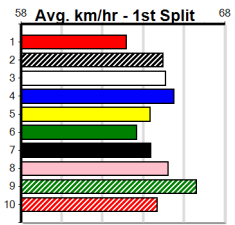

SPORTSBET GREEN TICKS

Distance: 400m, Race Type: Grade 5, Total Prizemoney: $2,925
1st: $1,950, 2nd: $600, 3rd: $300, 4th: $75

Watchdog Tips: **0 0 0 0** Bet: **0**