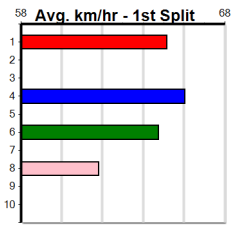

10 * NO RESERVE *****
 Trainer:
 Owner(s):

Winning Boxes							
1	2	3	4	5	6	7	8
Prize							\$0
Best							FSH
Starts							0-0-0-0
Trk/Dst							0-0-0-0
APM							\$0

Warragul

GRV VICBRED MAIDEN HT2

Distance: 460m, Race Type: Maiden Heat, Total Prizemoney: \$2,535
1st: \$1,680, 2nd: \$520, 3rd: \$260, 4th: \$75