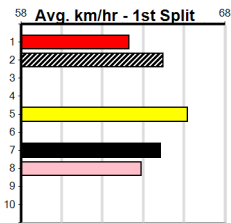

1	2	3	4	5	6	7	8

Warragul

GREAT CHASE HT7

Distance: 460m, Race Type: Restricted Win Heat, Total Prizemoney: \$3,875
1st: \$2,600, 2nd: \$800, 3rd: \$400, 4th: \$75

10

10:05PM
(VIC time)

Watchdog Tips:

0 0 0 0