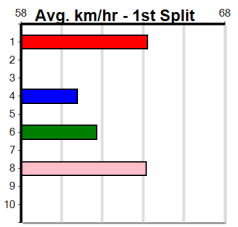

Warragul

GRV VICBRED MAIDEN HT3

Distance: 460m, Race Type: Maiden Heat, Total Prizemoney: \$2,535
1st: \$1,680, 2nd: \$520, 3rd: \$260, 4th: \$75

3

7:28PM

(VIC time)

Watchdog Tips:

0 0 0 0