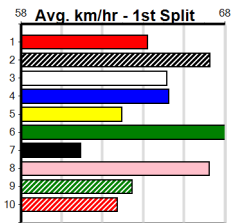

11
10:24PM
(VIC time)

Watchdog Tips: [0] [0] [0] [0] Bet: [ ]

Main table with 10 race entries (1-10). Each entry includes: Race Number, Name, Date, Trainer, Horse Name, Post Position, Weight, Distance, Track, Race Class, Date, Time, BONA, Margin, 1st/2nd Time, PIR, Checked, Comment, W/R, Split 1, S/P, Grade, and Winning Boxes. Winning boxes are shown as 8 columns with prize details.