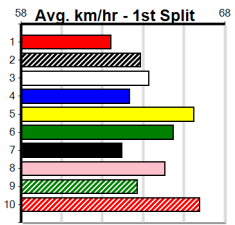

OAKS SUPER BOX

Distance: 460m, Race Type: Mixed 4/5, Total Prizemoney: $3,360
1st: $2,250, 2nd: $690, 3rd: $345, 4th: $75

Watchdog Tips: 0 0 0 0 Bet:

Main table containing race details for 10 races (DARNUM DIVA, RUMOUR CONFIRMED, BRUCE INTENTION, TARGET RANGE, PAW ZELINI, AKINA JACK, SAND DUNES, BANKRUPT, PRETTY HOT, MYSTERY TERMS). Each race entry includes horse name, trainer, jockey, weight, distance, track, date, time, BON, Margin, 1st/2nd (Time), PIR, Checked, Comment, W/R, Split 1, S/P, Grade, and Winning Boxes.