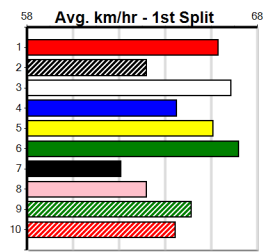

VIATEK

Distance: 400m, Race Type: Grade 5, Total Prizemoney: $2,925
1st: $1,950, 2nd: $600, 3rd: $300, 4th: $75

Watchdog Tips:

Bet:

Form Box Wgt Dist Track Date Time BON Margin 1st/2nd (Time) PIR Checked Comment W/R Split 1 S/P Grade

URANA PANDA [5]
WBE Bitch May-22 Sire: FERNANDO BALE Dam: MA'S PLUM JAM
Owner(s): S Mallia
Trainer: Simon Mallia (Nyora)
Winning Distances: < 300m (0) 300 - 399m (1) 400 - 499m (2) 500 - 599m (0) 600 - 699m (0) > 700m (0)
Winning Weights: 23.3(1) 23.8(1) 24.0(1)
7th (7) 22.7 350 TRA R4 10-May-24 20.33 19.55 11.00 HELLO EASY (19.61) M/55 . . . 6.70 $2.50 X67
1st (4) 23.8 400 WGL R10 04-Jul-24 23.04 23.04 2.50L BANG ON BLUE (23.20) M/11 . . . V3 . . . 8.40 $4.40 7
4= (8) 24.0 400 WGL R9 18-Jul-24 23.37 22.88 4.00L SWANKY CHIC (23.10) M/23 . . . . . 8.59 $2.20 6G
1st (4) 23.3 400 WGL R9 13-Aug-24 22.82 22.43 1.25L SMOKIN' GRACIE (22.90) S/11 . . . SW . . . 8.31 $7.10 6G
8th (2) 23.8 435 SLE R6 28-Aug-24 25.55 24.42 8.00L DAINTREE PEDRO (25.02) M/188 . . . . . 5.26 $3.30 5
2nd (4) 23.6 400 WGL R11 06-Sep-24 23.04 22.54 0.25L RYDER'S MAGIC (23.02) M/11 . . . . . 8.40 $3.30 5
5th (6) 23.6 350 HVL R10 15-Sep-24 19.61 19.34 2.50L KIRWAN (19.44) M/1 . . . . . 6.47 $20.00 5
5th (5) 23.4 400 WGL R5 19-Sep-24 23.22 22.83 4.75L ROSS STREET PETE (22.91) M/22 . . . . . 8.26 $2.60 5
Last 3 wins NOT included above
1st (5) 24.0 300 HVL R4 17-Jan-24 17.02 16.63 0.75L NO CHARGE (17.07) Q/1 . . . . . 3.87 $1.40 M

Box History
Bx 1st 2nd 3rd 4th 5th 6th 7th 8th
1 1 1 1 1 1 1 1
2 1 1 1 1 1 1 1
3 1 1 1 1 1 1 1
4 2 1 1 1 1 1 1
5 1 1 1 1 1 1 1
6 1 1 1 1 1 1 1
7 1 1 1 1 1 1 1
8 1 1 1 1 1 1 1
Prize Best $6475.00
Starts 22.82(4)-13/8/24
Trk/Dts 15-3-2-2
APM 5-2-1-0 3355

BUSTER'S DREAM [5]
BKW Dog Dec-21 Sire: MY REDEEMER Dam: AVA'S DREAM
Owner(s): A Gringhuis
Trainer: Arend Gringhuis (Ripplebrook)
Winning Distances: < 300m (0) 300 - 399m (2) 400 - 499m (3) 500 - 599m (0) 600 - 699m (0) > 700m (0)
Winning Weights: 32.1(1) 32.3(2) 32.5(1) 32.6(1)
5th (7) 32.1 400 WGL R11 20-Jun-24 23.50 22.89 5.00L LONG WAY HOME (23.15) M/66 . . . . . 8.84 $11.70 T3-5
6th (2) 31.6 460 WGL R7 11-Jul-24 27.10 26.48 9.00L TOMMY FROM MARS (26.48) M/376 . . . . . 6.69 $5.60 T3-5
2nd (8) 31.9 435 SLE R12 17-Jul-24 25.14 24.54 3.00L SWEET TONIGHT (24.95) M/432 . . . . . 5.39 $5.60 5
6th (1) 32.1 435 SLE R11 24-Jul-24 25.15 24.44 4.75L LINDENOW GRACE (24.83) M/366 . . . . . 5.33 $6.80 5
2nd (6) 32.4 460 WGL R8 08-Aug-24 26.36 26.06 4.25L LAUGHING PANTHER (26.06) M/235 . . . . . 6.62 $9.70 T3-5
2nd (1) 32.5 460 WGL R6 15-Aug-24 26.17 25.97 3.00L WHATEVER HE SAID (25.97) Q/122 . . . . . 6.55 $3.00 T3-5
1st (4) 32.3 460 WGL R6 22-Aug-24 26.03 25.96 1.25L TWINKLE TOES TEX (26.11) Q/122 . . . . . 6.51 $4.80 5
3rd (3) 32.2 510 SLE R8 25-Sep-24 29.77 29.20 2.75L SWEET KATHLENE (29.59) M/111 . . . . . 9.32 $2.90 5
Last 3 wins NOT included above
1st (5) 32.1 350 HVL R7 22-Dec-23 19.62 19.61 0.50L HEAVY METAL (19.64) M/1 . . . . . 6.58 $4.10 T3-RW
1st (5) 32.5 460 WGL R7 18-Jan-24 25.93 25.93 1.5L EDEN'S GIFT (26.02) Q/111 . . . . . 6.45 $2.10 T3-RW
1st (8) 32.3 460 WGL R8 02-May-24 26.10 25.98 5.50L ELLE GEM (26.49) Q/111 . . . . . 6.64 $2.40 T3-5