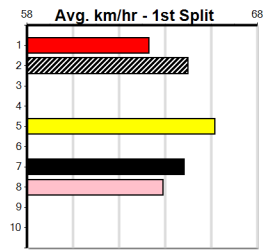

GREAT CHASE HT7

Distance: 460m, Race Type: Restricted Win Heat, Total Prizemoney: $3,875
1st: $2,600, 2nd: $800, 3rd: $400, 4th: $75

Watchdog Tips: [ ] [ ] [ ] [ ] Bet: [ ]

Form Box Wgt Dist Track Date Time BON Margin 1st/2nd (Time) PIR Checked Comment WR Split 1 S/P Grade

BEST OF COLOUR [5]
BE Dog Nov-21 Sire: WHISKEY RIOT Dam: COOLER COLOUR
Owner(s): JUST COLOUR (SYN), C Haigh, J Reynolds Trainer: Jane Reynolds (Pearcedale)
Winning Distances: < 300m (0) 300 - 399m (0) 400 - 499m (3) 500 - 599m (1) 600 - 699m (0) > 700m (0)
Winning Weights: 32.2(1) 32.5(1) 32.9(1) 33.1(1)
7th (2) 32.5 460 WGL R7 23-Jul-24 26.71 25.66 7.00L MISS JAZZ (26.24) M/466 . . . . 6.67 $10.70 5
5th (2) 32.9 400 WGL R3 30-Jul-24 23.32 22.45 13.00 ZEUS THUNDERBOLT (22.45) Q/66 . . . . 8.80 $26.90 RWH
1st (5) 32.9 400 WGL R12 09-Aug-24 22.90 22.22 0.25L CRYPTO ROYALTY (22.92) M/22 . . . . 8.49 $8.10 5NP
5th (6) 32.9 460 WGL R7 16-Aug-24 26.36 25.63 7.00L MARCO ROSE (25.88) Q/245 . . . . 6.59 $16.00 5
2nd (2) 32.6 400 WGL R11 30-Aug-24 22.73 22.57 0.50L BLUEBELLE COLOUR (22.71) M/32 . . . . 8.50 $20.90 5
3rd (3) 32.6 510 SLE R5 08-Sep-24 28.93 28.65 4.00L DR. GILLIAN (28.65) M/333 . . . . 9.22 $8.40 RWH
7th (3) 33.1 515 SAN R12 12-Sep-24 30.46 29.20 9.50L JENNA (29.81) M/7888 . . . . 5.38 $2.90 5
7th (1) 33.6 460 WGL R5 17-Sep-24 26.48 25.79 10.00 HIS SPECIAL (25.79) M/657 . . . . W 6.79 $5.70 5
Last 3 wins NOT included above
1st (4) 33.1 460 WGL R1 24-Oct-23 26.14 25.83 4.75L DUNDEE DIXIE (26.46) Q/111 . . . . 6.56 $1.50 M
1st (8) 32.5 515 SAP R9 13-May-24 29.81 29.81 5.00L LOVELY LAINEY (30.16) M/1111 . . . . 5.13 $3.30 X67H
1st (7) 32.2 435 SLE R9 07-Jul-24 24.81 24.39 3.25L MYALL MEG (25.02) M/411 . . . . 5.42 $10.20 X67

1

Box History
Bx 1st 2nd 3rd 4th 5th 6th 7th 8th
1
2 3
3 1 1 2 1 1 2
4 1 1 1 2 1 1
5 1 1 1 2 1
6 2 2 1
7 1 4 2 1
8 1 2 2
Prize Best $19755.63
Starts 26.12(3)-26/9/23
Trk/Dts 50-4-11-11
APM 12-1-1-3
7728

HEY PRESTO [6]
BEBD Bitch Dec-22 Sire: BARCIA BALE Dam: PARTY LIGHTS
Owner(s): R Moore Trainer: Robin Moore (Devon Meadows)
Winning Distances: < 300m (0) 300 - 399m (0) 400 - 499m (1) 500 - 599m (1) 600 - 699m (0) > 700m (0)
Winning Weights: 31.1(1) 31.5(1)
1st (3) 31.1 525 MEP R1 07-Aug-24 31.07 29.93 0.50L SCOTT MICAH (31.09) M/2322 . . SW . 5.16 $1.70 M
5th (2) 30.8 525 MEA R1 14-Sep-24 31.41 29.70 8.00L SPENCER (30.85) M/2245 . . . . 5.25 $6.40 X67
1st (5) 31.5 460 WGL R9 20-Sep-24 26.27 25.89 0.50L FOLLOW THE SUN (26.30) M/323 . . . . 6.63 $3.10 X67
Last 3 wins NOT included above

2

Box History
Bx 1st 2nd 3rd 4th 5th 6th 7th 8th
1
2
3 1
4
5 1
6
7
8
Prize Best $3850.00
Starts 26.27(5)-20/9/24
Trk/Dts 3-2-0-0
APM 1-1-0-0
3470

*** VACANT BOX ***
Sire: Dam:
Owner(s): Trainer:
Winning Distances: < 300m (0) 300 - 399m (0) 400 - 499m (0) 500 - 599m (0) 600 - 699m (0) > 700m (0)
Winning Weights: Box History

3