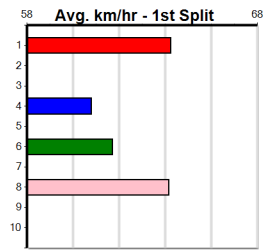

10

Warragul

GRV VICBRED MAIDEN HT3

3

7:28PM

(VIC time)

Distance: 460m, Race Type: Maiden Heat, Total Prizemoney: \$2,535
1st: \$1,680, 2nd: \$520, 3rd: \$260, 4th: \$75

Watchdog Tips: Bet: