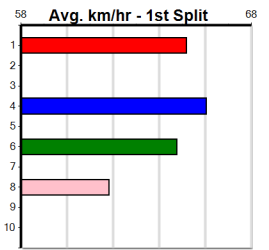

Box History

Warragul

GRV VICBRED MAIDEN HT2

2

7:04PM

(VIC time)

Distance: 460m, Race Type: Maiden Heat, Total Prizemoney: \$2,535
1st: \$1,680, 2nd: \$520, 3rd: \$260, 4th: \$75

Watchdog Tips: Bet: