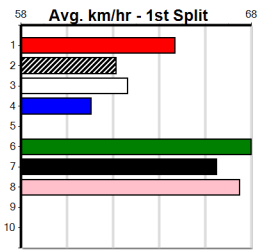

GREAT CHASE HT6

Distance: 460m, Race Type: Restricted Win Heat, Total Prizemoney: $3,875
1st: $2,600, 2nd: $800, 3rd: $400, 4th: $75

Watchdog Tips: [ ] [ ] [ ] [ ] [ ] Bet: [ ]

Form Box Wgt Dist Track Date Time BON Margin 1st/2nd (Time) PIR Checked Comment W/R Split 1 S/P Grade

SMOKIN' PADDY [6]
BK Dog Feb-22 Sire: BERNARDO Dam: SILVER SALUTE
Owner(s): D Rhodes
Trainer: Graeme Campbell (Drouin South)
ENG WGL 2024-09-27
Winning Distances: < 300m (0) 300 - 399m (0) 400 - 499m (2) 500 - 599m (0) 600 - 699m (0) > 700m (0)
Winning Weights: 36.3(1) 36.8(1)
Race results table with columns: 2nd, 3rd, 4th, 5th, 6th, 7th, 8th. Includes prize money and starts info.

PLAY THE MINUTES [5]
WBK Dog May-22 Sire: FERNANDO BALE Dam: ZIPPING TIFFANY
Owner(s): THE SIP (SYN), J Harradine, T Redmond, W Vassallo
Trainer: Karen Pitt (Pearcedale)
Winning Distances: < 300m (0) 300 - 399m (0) 400 - 499m (4) 500 - 599m (0) 600 - 699m (0) > 700m (0)
Winning Weights: 32.0(1) 32.1(2) 32.4(1)
Race results table with columns: 1st, 2nd, 3rd, 4th, 5th, 6th, 7th, 8th. Includes prize money and starts info.

RUPTURED [6]
F Dog Sep-21 Sire: BERNARDO Dam: CLOSE ENOUGH
Owner(s): C Jennings
Trainer: Corey Jennings (Koo Wee Rup)
Winning Distances: < 300m (0) 300 - 399m (2) 400 - 499m (0) 500 - 599m (0) 600 - 699m (0) > 700m (0)
Winning Weights: 38.6(1) 39.3(1)
Race results table with columns: 4th, 5th, 6th, 7th, 8th. Includes prize money and starts info.

HELL RAIDER [6]
BK Dog May-21 Sire: PINDARI EXPRESS Dam: NATIONAL GIRL
Owner(s): N Barnett
Trainer: Nicholas Barnett (Devon Meadow)
Winning Distances: < 300m (0) 300 - 399m (0) 400 - 499m (2) 500 - 599m (0) 600 - 699m (0) > 700m (0)
Winning Weights: 36.9(1) 37.3(1)
Race results table with columns: 6th, 7th, 8th. Includes prize money and starts info.

*** VACANT BOX ***
Sire: Dam:
Owner(s):
Trainer:
Winning Distances: < 300m (0) 300 - 399m (0) 400 - 499m (0) 500 - 599m (0) 600 - 699m (0) > 700m (0)
Winning Weights:
Box History

1

2

3

4

5