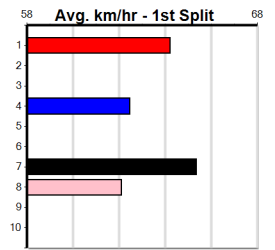

GRV VICBRED MAIDEN HT4

4

7:48PM

(VIC time)

Distance: 460m, Race Type: Maiden Heat, Total Prizemoney: $2,535
1st: $1,680, 2nd: $520, 3rd: $260, 4th: $75

Watchdog Tips: ☐ ☐ ☐ ☐ ☐ **Bet:** ☐

Form Box	Wgt	Dist	Track	Date	Time	BON	Margin	1st/2nd (Time)	PIR	Checked	Comment	WR	Split 1	S/P	Grade

1

INVICTUS BLUE [M]
BE Dog Dec-22 Sire: BEAST UNLEASHED Dam: INVICTUS SYBIL
Owner(s): SKY ROCKET (SYN), G Edwards, K Browney Trainer: Gordon Edwards (Cranbourne We)
Winning Distances: < 300m (0) 300 - 399m (0) 400 - 499m (0) 500 - 599m (0) 600 - 699m (0) > 700m (0)
Winning Weights:

Box	1st	2nd	3rd	4th	5th	6th	7th	8th
1								
2								
3								
4								
5			1	1				
6			1					
7						1		
8								

Prize Best $630.00
Starts 26.44(6)-10/9/24
Trk/Dts 4-0-0-2
APM 1-0-0-1 571

Last 3 wins NOT included above

2

BLUE KHAKI [M]
BE Dog Dec-22 Sire: SHIMA SHINE Dam: BABY TALK
Owner(s): Twilight Delight (SYN), S Tyler, K Dedigama, S Dedigama, C Dyker, S Milner, M Tyler, T Parker, S I Trainer: David Mckenzie (Tynong North)
Winning Distances: < 300m (0) 300 - 399m (0) 400 - 499m (0) 500 - 599m (0) 600 - 699m (0) > 700m (0)
Winning Weights:

Box	1st	2nd	3rd	4th	5th	6th	7th	8th
1								
2								
3								
4								
5								
6								
7								
8								

Prize Best $0
Starts FSH
Trk/Dts 0-0-0-0
APM 0-0-0-0 0

Last 3 wins NOT included above

3

LITTLE CHATTER [M]
BK Bitch Feb-23 Sire: LOTS OF CHATTER Dam: YOU BUG ME
Owner(s): T Jose Trainer: Graeme Jose (Catani)
Winning Distances: < 300m (0) 300 - 399m (0) 400 - 499m (0) 500 - 599m (0) 600 - 699m (0) > 700m (0)
Winning Weights:

Box	1st	2nd	3rd	4th	5th	6th	7th	8th
1								
2								
3								
4								
5								
6								
7								
8								

Prize Best $0
Starts FSH
Trk/Dts 0-0-0-0
APM 0-0-0-0 0

Last 3 wins NOT included above

4

ROTHWELL PAUL [M]
BD Dog Jan-23 Sire: ASTON RUPEE Dam: ROTHWELL GAL
Owner(s): M Nash Trainer: Jake Loverso (Little River)
Winning Distances: < 300m (0) 300 - 399m (0) 400 - 499m (0) 500 - 599m (0) 600 - 699m (0) > 700m (0)
Winning Weights:

Box	1st	2nd	3rd	4th	5th	6th	7th	8th
1			1					
2								
3				1				
4								
5								
6								
7								
8		1						

Prize Best $855.00
Starts FSH
Trk/Dts 3-0-1-1
APM 0-0-0-0 736

Last 3 wins NOT included above

5

VELOCE ROCKS [M]
BK Dog Feb-23 Sire: FERAL FRANKY Dam: MILLY ROCKS
Owner(s): R Mowat Trainer: Mario Briganti (Pearcedale)
Winning Distances: < 300m (0) 300 - 399m (0) 400 - 499m (0) 500 - 599m (0) 600 - 699m (0) > 700m (0)
Winning Weights:

Box	1st	2nd	3rd	4th	5th	6th	7th	8th
1								
2								
3								
4								
5								
6								
7								
8								

Prize Best $0
Starts FSH
Trk/Dts 0-0-0-0
APM 0-0-0-0 0

Last 3 wins NOT included above