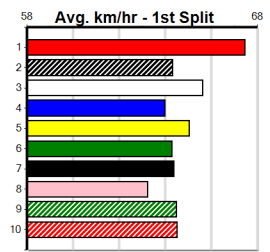

G'DAY CHEF CATERERS

Distance: 400m, Race Type: Mixed 4/5, Total Prizemoney: $3,360
1st: $2,250, 2nd: $690, 3rd: $345, 4th: $75

Watchdog Tips: [ ] [ ] [ ] [ ] Bet: [ ]

URANA MUFFIN [4]
BK Bitch May-22 Sire: FERNANDO BALE Dam: MA'S PLUM JAM
Owner(s): S Mallia
Trainer: Simon Mallia (Nyora)
Winning Distances: < 300m (0) 300 - 399m (1) 400 - 499m (4) 500 - 599m (0) 600 - 699m (0) > 700m (0)
Winning Weights: 23.7(2) 24.1(1) 24.2(1) 24.6(1)
8th (5) 24.7 300 HVL R11 23-Jun-24 17.47 16.69 6.50L DO THAT EASY (17.02) M/5 . . . 4.00 $10.00 5
6th (8) 24.3 300 HVL R11 05-Jul-24 17.24 16.98 1.75L ZIPPING OLAF (17.13) M/2 . . . VO . . . 3.98 $5.30 T3-5
3rd (8) 24.2 400 WGL R3 26-Jul-24 23.22 22.65 7.50L DARNUM DESIRE (22.73) M/43 . . . . . 8.49 $4.50 5NP
1st (8) 23.7 400 WGL R4 13-Aug-24 22.89 22.43 0.75L DAINTREE GODDESS (22.93) Q/11 . . . . . 8.36 $11.00 5
8th (4) 23.7 400 WGL R4 06-Sep-24 23.32 22.54 12.00 HUNTER FRED (22.54) Q/33 . . . . . 8.36 $20.20 X45
8th (7) 23.7 350 HVL R3 15-Sep-24 20.09 19.34 7.00L DISHY DI (19.63) Q/11 . . . . . 6.52 $22.20 5
1st (7) 23.7 400 WGL R6 19-Sep-24 22.90 22.83 3.00L SPICY PIPER (23.09) M/1 . . . . . 8.26 $3.60 X45
3rd (3) 23.8 435 SLE R6 25-Sep-24 25.20 24.88 2.75L JAYVILLE ZOE (25.00) M/522 . . . . . 5.35 $5.30 5
Last 3 wins NOT included above
1st (8) 24.6 390 WBL R1 11-Jan-24 22.62 21.91 1.5L AGGREGATE (22.71) Q/11 . . . SW . . . 8.63 $1.90 M
1st (1) 24.2 410 HOR R2 27-Mar-24 23.23 22.70 0.50L SHE'S RELOADED (23.25) Q/11 . . . . . 10.24 $6.10 7
1st (1) 24.1 435 SLE R3 07-Apr-24 24.85 24.50 1.00L POT OF GOLD (24.91) Q/111 . . . . . 5.21 $3.30 6G

COOL NATURE (NSW)[5]
BD Bitch Aug-21 Sire: FERNANDO BALE Dam: REALLY UNREAL
Owner(s): G Black
Trainer: Michael Gibbons (Lara)
Winning Distances: < 300m (0) 300 - 399m (4) 400 - 499m (5) 500 - 599m (0) 600 - 699m (0) > 700m (0)
Winning Weights: 24.4(2) 24.6(2) 25.1(1) 25.2(1) 25.3(1) 25.4(2)
8th (7) 24.6 425 BEN R7 12-Jul-24 24.87 23.86 14.00 AUGUSTUS FINCH (23.91) M/888 . . . . . 6.76 $53.70 X45
1st (8) 24.6 400 GEL R6 03-Aug-24 22.85 22.64 4.25L KATONI (23.14) M/11 . . . SW . . . 8.42 $2.70 5
5th (8) 24.4 410 HOR R3 19-Aug-24 23.90 22.84 8.50L REV QUERIDA (23.31) S/33 . . . . . 10.67 $2.30 5
7th (8) 24.7 400 GEL R4 30-Aug-24 23.68 22.46 18.00 ASTON WESTERN (22.46) M/77 . . . VO . . . 8.92 $4.20 5
2nd (3) 25.2 400 GEL R6 03-Sep-24 23.08 22.31 11.00 ASTON WESTERN (22.31) M/32 . . . . . 8.63 $26.50 5
1st (3) 25.1 410 HOR R11 10-Sep-24 23.27 22.93 2.25L MAJOR MIKE (23.42) Q/11 . . . SW . . . 10.37 $3.00 5
3rd (3) 25.3 400 WGL R3 17-Sep-24 23.22 22.38 0.50L CELTIC BOUY (23.20) S/53 . . . . . 8.64 $2.80 5
1st (1) 25.4 390 BAL R14 25-Sep-24 22.43 22.31 1.75L LOCHINVAR RUBY (22.55) Q/11 . . . . . 8.34 5
Last 3 wins NOT included above
1st (8) 25.2 425 BEN R12 26-Jan-24 24.13 23.85 0.50L WREAKING HAVOC (24.16) Q/111 . . . . . 6.53 $2.20 5
1st (8) 24.4 390 WBL R10 28-Mar-24 22.20 22.03 0.50L DONITA BALE (22.22) M/33 . . . . . 8.69 $4.30 5
1st (6) 24.4 460 GEL R6 30-Apr-24 26.21 26.21 0.50L PERFECT TONIGHT (26.23) M/111 . . . SW . . . 6.54 $3.40 5