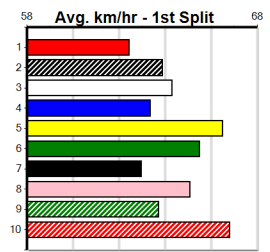

OAKS SUPER BOX

Distance: 460m, Race Type: Mixed 4/5, Total Prizemoney: $3,360
1st: $2,250, 2nd: $690, 3rd: $345, 4th: $75

Watchdog Tips:

Bet:

Table with columns: Form Box, Wgt, Dist, Track, Date, Time, BON, Margin, 1st/2nd (Time), PIR, Checked, Comment, WR, Split 1, S/P, Grade

Race 1: DARNUM DIVA [5]. Includes owner (P Handley), sire (FABREGAS), dam (STRETCH LIMO), winning distances, and a detailed box history table.

Race 2: RUMOUR CONFIRMED [5]. Includes owner (TWENTY YEARS (SYN)), sire (HOOKED ON SCOTCH), dam (SPARKY GIRL), winning distances, and a detailed box history table.

Race 3: BRUCE INTENTION [4]. Includes owner (O'Neill Racing), sire (AUSSIE INFRARED), dam (JANE'S INTENTION), winning distances, and a detailed box history table.

Race 4: TARGET RANGE [5]. Includes owner (S Abela), sire (OUT OF RANGE), dam (FURIOUS FLOSS), winning distances, and a detailed box history table.

Race 5: PAW ZELINI (NSW)[5]. Includes owner (B Wheeler), sire (AUSSIE INFRARED), dam (DYNA PATTY), winning distances, and a detailed box history table.