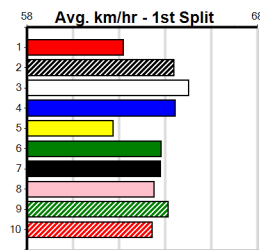

SPORTSBET FINAL (1-4 WINS)

Distance: 460m, Race Type: Restricted Win Final, Total Prizemoney: $3,360
1st: $2,250, 2nd: $690, 3rd: $345, 4th: $75

Watchdog Tips:

Bet:

Form Box Wgt Dist Track Date Time BON Margin 1st/2nd (Time) PIR Checked Comment W/R Split 1 S/P Grade

1 XOEL BALE (NSW)[5]
BK Dog May-22 Sire: CHRISTO BALE Dam: QUINA BALE
Owner(s): L Harris Trainer: Mark Delbridge (Balliang)
Winning Distances: < 300m (0) 300 - 399m (0) 400 - 499m (3) 500 - 599m (0) 600 - 699m (0) > 700m (0)
Winning Weights: 40.7(1) 42.1(1) 42.2(1)
5th (1) 40.1 410 HOR R3 13-Jul-24 24.11 23.35 9.50L BIG SOLOMONA (23.47) M/76 . . . . 10.70 $6.30 7
WG (-) 42.5 390 BAL 18-Aug-24 22.27 0.01L Trial Cleared M . . . . 1of1 . . . . WGT
4th (4) 42.6 390 BAL R11 23-Aug-24 23.01 22.19 10.00 ALL TALKER (22.32) S/65 . . . . 8.71 $9.20 7
1st (1) 42.2 460 WGL R4 27-Aug-24 26.48 26.16 0.50L PAW BERRY (26.52) M/322 . . . . 6.62 $18.80 X67H
1st (3) 42.1 460 WGL R5 03-Sep-24 26.15 25.92 1.75L PAW BERRY (26.27) S/442 . . SW . . 6.73 $13.80 X67F
2nd (8) 42.2 460 GEL R9 06-Sep-24 25.87 25.59 0.25L PAW UTILITY (25.85) M/322 . . . . 6.75 $6.80 RW
8th (3) 42.2 500 BEN R6 13-Sep-24 28.84 28.20 9.50L IF HE COULD (28.20) S/868 . . . . 6.82 $3.00 5
3rd (6) 42.5 460 WGL R5 24-Sep-24 26.00 25.73 1.5L PAW JUDAS (25.91) S/643 . . . . 6.72 $5.60 RWH
Last 3 wins NOT included above
1st (5) 40.7 410 HOR R2 16-Apr-24 23.56 23.10 1.5L PROJECT MAYHEM (23.65) M/11 . . SW . . 10.57 $1.30 M
Prize Best $10140.63
Starts 26.00(6)-24/9/24
Trk/Dts 17-3-5-3
APM 3-2-0-1 6936

2 ROSS STREET PETE [5]
F Dog Aug-22 Sire: SH AVATAR Dam: ROCKIN' ROSIE
Owner(s): Ross St Rabble (SYN), J Arter, J Reynolds, G Masterson, R Smith, N Prosser, C Moon, D White, M Trainer: Susan Richards (Devon Meadows)
Winning Distances: < 300m (0) 300 - 399m (1) 400 - 499m (3) 500 - 599m (0) 600 - 699m (0) > 700m (0)
Winning Weights: 31.7(1) 31.8(1) 31.9(1) 32.3(1)
2nd (4) 31.6 450 SHP R5 16-May-24 25.82 25.42 1.75L CANYA DREAM (25.72) M/533 . . . . 6.80 $8.80 X67
1st (7) 31.9 460 WGL R5 21-May-24 26.36 25.83 2.00L BEGGIN' (26.50) M/653 . . . . 6.80 $42.20 X67H
7th (4) 31.8 460 WGL R3 28-May-24 26.63 25.54 12.00 MAVIS TOLMIE (25.84) M/378 . . . . 6.63 $22.30 X67F
2nd (2) 31.8 515 SAP R11 03-Jun-24 30.21 29.83 2.50L SHOWGIRL SHIRLEY (30.05) M/2322 . . . . 5.18 $3.20 5NP
7th (4) 31.4 515 SAP R7 10-Jun-24 30.45 29.57 9.00L BRONELLY STRIKER (29.84) M/2777 . . . . 5.21 $4.70 5
7th (1) 31.2 515 SAP R4 17-Jun-24 30.83 29.74 10.00 SPRINGVIEW NOAH (30.14) M/4888 . . V21 . . 5.25 $5.50 5NP
1st (1) 31.7 400 WGL R5 19-Sep-24 22.91 22.83 2.00L PHANTOM REX (23.04) Q/33 . . SW . . 8.37 $5.20 5
4th (5) 31.8 460 WGL R5 24-Sep-24 26.16 25.73 3.75L PAW JUDAS (25.91) Q/224 . . . . 6.61 $17.80 RWH
Last 3 wins NOT included above
1st (4) 32.3 350 TRA R1 18-Mar-24 20.67 20.02 0.75L BRAEMAR JESSIE (20.72) M/43 . . . . 6.90 $11.70 T3-M
1st (6) 31.8 450 TRA R3 10-May-24 25.07 24.65 1.75L CANYA STRIKER (25.18) Q/111 . . SW . . 6.74 $31.00 RW
Prize Best $7035.00
Starts 26.16(5)-24/9/24
Trk/Dts 17-4-2-0
APM 4-1-0-0 3387