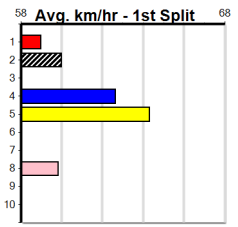

A1 SIGNAGE

Distance: 450m, Race Type: Maiden, Total Prizemoney: $2,535
1st: $1,680, 2nd: $520, 3rd: $260, 4th: $75

PAW SHAYNA (4) showed a good turn of foot when placed on debut at The Meadows and she will continue to improve. KIWI KENJI (3) is a member of a powerful kennel and her dam was a star sprinter. KIWI JAY (6) must be respected on debut.

Watchdog Tips: **4** **3** **6** **7** **Bet:** **Box Quinella 3,4,6 ($10 for 333.33%)**

Form	Box	Weight	Dist	Track	Date	Time	BON	Margin	1st/2nd (Time)	PIR	Checked	Comment	W/R	Split 1	S/P	Grade
1	JOHN BOY [M]															
BK	D	Sep-22	TIGGERLONG TONK	QUEENIE JEAN												
Trainer: Correy Grenfell (Anakie) $16.00																
5th	(1)	36.8	400	GEL	R9	30-Aug-24	23.52	22.46	12.00	LCINDY'S FIRE (22.71)	S/85			9.00	$6.80	M
4th	(4)	36.2	400	GEL	R2	13-Sep-24	23.59	22.65	8.00	PAW WHITLEY (23.05)	S/75			9.14	$9.20	M
3rd	(3)	35.8	390	BAL	R2	23-Sep-24	23.40	22.35	13.00	LMINI SNOOZE (22.52)	S/85			8.96	$6.60	T3-M
Owner(s): C Grenfell																
<table border="1" style="width:100%"> <thead> <tr><th colspan="8">Winning Boxes</th></tr> <tr><th>1</th><th>2</th><th>3</th><th>4</th><th>5</th><th>6</th><th>7</th><th>8</th></tr> </thead> <tbody> <tr><td>Prize</td><td></td><td></td><td></td><td></td><td></td><td></td><td></td></tr> <tr><td>Best</td><td></td><td></td><td></td><td></td><td></td><td></td><td></td></tr> <tr><td>Starts</td><td></td><td></td><td></td><td></td><td></td><td></td><td></td></tr> <tr><td>Trk/Dst</td><td></td><td></td><td></td><td></td><td></td><td></td><td></td></tr> <tr><td>APM</td><td></td><td></td><td></td><td></td><td></td><td></td><td></td></tr> </tbody> </table>																
2	PAW DAHLIA (NSW)[M]															
WF	B	Jan-23	FERNANDO BALE	ZELZER ALLEN												
Trainer: Thomas Dailly (Anakie) $12.00																
4th	(8)	23.6	460	WGL	R3	20-Sep-24	27.11	25.89	7.00	KIWI ICE CUBE (26.64)	M/454			6.88	$8.40	M
7th	(7)	23.8	450	BAL	R3	25-Sep-24	26.98	25.40	13.00	PAW FABIAN (26.13)	M/667			6.95	$20.00	MH
Owner(s): B Wheeler																
<table border="1" style="width:100%"> <thead> <tr><th colspan="8">Winning Boxes</th></tr> <tr><th>1</th><th>2</th><th>3</th><th>4</th><th>5</th><th>6</th><th>7</th><th>8</th></tr> </thead> <tbody> <tr><td>Prize</td><td></td><td></td><td></td><td></td><td></td><td></td><td></td></tr> <tr><td>Best</td><td></td><td></td><td></td><td></td><td></td><td></td><td></td></tr> <tr><td>Starts</td><td></td><td></td><td></td><td></td><td></td><td></td><td></td></tr> <tr><td>Trk/Dst</td><td></td><td></td><td></td><td></td><td></td><td></td><td></td></tr> <tr><td>APM</td><td></td><td></td><td></td><td></td><td></td><td></td><td></td></tr> </tbody> </table>																
3	KIWI KENJI [M]															
BK	B	Jan-23	FERNANDO BALE	LALA KIWI												
Trainer: Thomas Dailly (Anakie) $4.00																
Owner(s): J Dailly																
<table border="1" style="width:100%"> <thead> <tr><th colspan="8">Winning Boxes</th></tr> <tr><th>1</th><th>2</th><th>3</th><th>4</th><th>5</th><th>6</th><th>7</th><th>8</th></tr> </thead> <tbody> <tr><td>Prize</td><td></td><td></td><td></td><td></td><td></td><td></td><td></td></tr> <tr><td>Best</td><td></td><td></td><td></td><td></td><td></td><td></td><td></td></tr> <tr><td>Starts</td><td></td><td></td><td></td><td></td><td></td><td></td><td></td></tr> <tr><td>Trk/Dst</td><td></td><td></td><td></td><td></td><td></td><td></td><td></td></tr> <tr><td>APM</td><td></td><td></td><td></td><td></td><td></td><td></td><td></td></tr> </tbody> </table>																
4	PAW SHAYNA (NSW)[M]															
WBK	B	Dec-22	FERNANDO BALE	DYNA CHILL												
Trainer: Thomas Dailly (Anakie) $2.80																
2nd	(1)	26.8	525	MEP	R3	18-Sep-24	30.64	29.87	6.50	SAINT NIFTY (30.20)	M/3222			5.22	$3.00	M
6th	(4)	26.8	525	MEP	R1	25-Sep-24	31.50	29.64	15.00	LASTON SHEKEL (30.50)	M/8777			5.44	$6.20	M
Owner(s): B Wheeler																
<table border="1" style="width:100%"> <thead> <tr><th colspan="8">Winning Boxes</th></tr> <tr><th>1</th><th>2</th><th>3</th><th>4</th><th>5</th><th>6</th><th>7</th><th>8</th></tr> </thead> <tbody> <tr><td>Prize</td><td></td><td></td><td></td><td></td><td></td><td></td><td></td></tr> <tr><td>Best</td><td></td><td></td><td></td><td></td><td></td><td></td><td></td></tr> <tr><td>Starts</td><td></td><td></td><td></td><td></td><td></td><td></td><td></td></tr> <tr><td>Trk/Dst</td><td></td><td></td><td></td><td></td><td></td><td></td><td></td></tr> <tr><td>APM</td><td></td><td></td><td></td><td></td><td></td><td></td><td></td></tr> </tbody> </table>																
5	CARUGGI [M]															
F	D	Oct-22	FERAL FRANKY	NORDEGREN												
Trainer: Korie-lee Heinrich (Anakie) $7.50																
3rd	(3)	35.2	400	GEL	R2	05-Jul-24	23.51	22.48	2.50	LASTON HEINEKEN (23.35)	M/45			8.69	$2.80	M
5th	(8)	34.9	525	MEP	R3	25-Sep-24	30.71	29.64	4.50	PAW ZEVA (30.40)	S/6565			5.26	$5.50	M
Owner(s): J Ennis