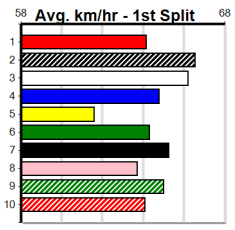

12
10:01PM
(VIC time)

TWO MORE RACES TO GO

Distance: 450m, Race Type: Grade 5, Total Prizemoney: $2,925
1st: $1,950, 2nd: $600, 3rd: $300, 4th: $75

Watchdog Tips: **3** **2** **5** **7** **Bet:** **Win 3**

NIMBLE TOMMY (3) was a dominant 22.63 Geelong winner and he looks very well graded again.
SWIFT VODKA (2) has pace to burn and she will be in the firing line from the outset. LALA RAPID (5) may be value for your exotic bets.