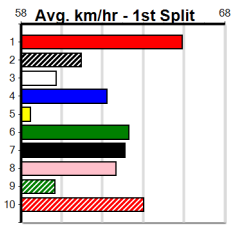

SPORTSBET FINAL

Distance: 450m, Race Type: Maiden Final, Total Prizemoney: $2,925
1st: $1,950, 2nd: $600, 3rd: $300, 4th: $75

4

7:18PM

(VIC time)

PAW BARTON (7) was a strong 25.94 heat winner last week and he can run a big race once again. PAW FABIAN (6) is an improving type and he should be in the firing line throughout. PAW ALLEY (1) has the good draw.

Watchdog Tips:

7

6

1

2

Bet:

Win 7