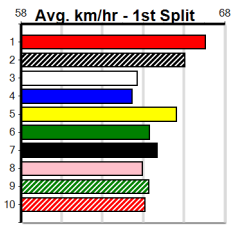

SPORTSBET SAME RACE MULTI

Distance: 450m, Race Type: Mixed 4/5, Total Prizemoney: $3,360
1st: $2,250, 2nd: $690, 3rd: $345, 4th: $75

CAMP FIRE (8) was simply brilliant when placed at Geelong last time and he will get plenty of room early on. LETHAL SNIPER (4) is an absolute beast and he just needs a clear crack at them mid race. GUNAI WIZARD (1) settles on the speed.

Watchdog Tips: **8** **4** **1** **2** **Bet:** **Box Quinella 1,4,8 ($10 for 333.33%)**