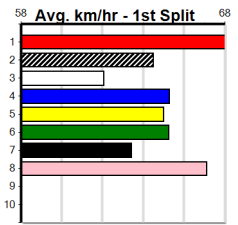

GREAT CHASE HT9

Distance: 450m, Race Type: Restricted Win Heat, Total Prizemoney: $3,875
1st: $2,600, 2nd: $800, 3rd: $400, 4th: $75

7

8:18PM
(VIC time)

HONEY ZEN (1) is armed with electric early speed and she appears to be getting stronger with every run. LULU'S RIDE (8) was a scorching 25.07 Shepparton winner and she is suitably drawn out wide. THIS TRAIN (6) is a serious prospect

Watchdog Tips: **1** **8** **6** **2** **Bet:** **Win 1**