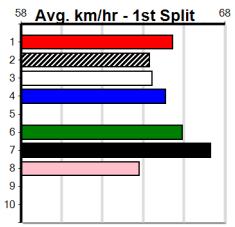

GREAT CHASE HT8

Distance: 450m, Race Type: Restricted Win Heat, Total Prizemoney: $3,875
1st: $2,600, 2nd: $800, 3rd: $400, 4th: $75

6

7:58PM
(VIC time)

RAVEN PETER (6) captured the time honoured Warragul St Leger recently and he should prove hard to hold out again. LETHAL AVENGER (4) continues to impress and he will be in the firing line throughout. EXTRADITED (7) is showing plenty of promise

Watchdog Tips: **6** **4** **7** **2** **Bet:** **Win 6**