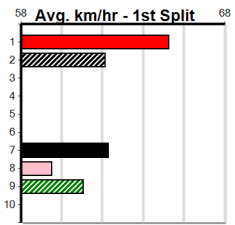

EUREKA CONCRETE

Distance: 390m, Race Type: Maiden, Total Prizemoney: \$2,535
 1st: \$1,680, 2nd: \$520, 3rd: \$260, 4th: \$75

9

8:58PM

(VIC time)

NO BAD DEED (8) caught the eye when placed here on debut and he will be much better for the run
 DRAGON BLACK (1) is boxed to show a big improvement, has been well supported so follow the money.