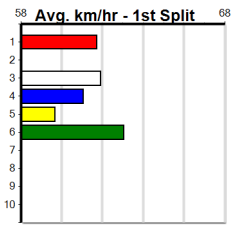

SJC CONCRETING

Distance: 450m, Race Type: Maiden, Total Prizemoney: $2,535
1st: $1,680, 2nd: $520, 3rd: $260, 4th: $75

2

6:37PM
(VIC time)

OREGON JANET (3) has been impressive in her past two at The Meadows and she can settle near the speed. PAW YALE (1) caught the eye two runs back and he is drawn to get the breaks. SUNSET TANTRUM (8) must be respected on debut

Watchdog Tips: **3** **1** **8** **7** **Bet:** Trifecta 1,3/1,3,8/1,3,7,8 ($10 - 125%)

Form	Box	Weight	Dist	Track	Date	Time	BON	Margin	1st/2nd (Time)	PIR	Checked	Comment	W/R	Split 1	S/P	Grade
1																
PAW YALE (NSW)[M] <i>Impressive effort two runs back, danger if steps</i>																
RF	D				Jan-23		BERNARDO									
Trainer: Correy Grenfell (Anakie) $3.60																
4th	(2)	32.0	525	MEP	R2	11-Sep-24	31.09	30.15	8.50	KIWI MAKAVELI (30.51)	M/5334	.	.	.	5.38	$7.20 MH
2nd	(4)	31.9	460	GEL	R3	20-Sep-24	26.15	25.75	0.75	LGLISTENING (26.11)	M/643	.	.	.	6.80	$17.00 M
4th	(1)	31.8	525	MEP	R2	25-Sep-24	30.66	29.64	1.00	LASTON KOPECK (30.60)	M/3222	.	.	.	5.31	$2.60 M
Owner(s): B Wheeler																
<table border="1"> <thead> <tr><th colspan="8">Winning Boxes</th></tr> <tr><th>1</th><th>2</th><th>3</th><th>4</th><th>5</th><th>6</th><th>7</th><th>8</th></tr> </thead> <tbody> <tr><td>Prize</td><td></td><td></td><td></td><td></td><td></td><td></td><td></td></tr> <tr><td>Best</td><td></td><td></td><td></td><td></td><td></td><td></td><td></td></tr> <tr><td>Starts</td><td></td><td></td><td></td><td></td><td></td><td></td><td></td></tr> <tr><td>Trk/Dst</td><td></td><td></td><td></td><td></td><td></td><td></td><td></td></tr> <tr><td>APM</td><td></td><td></td><td></td><td></td><td></td><td></td><td></td></tr> </tbody> </table>																
2																
ASCEND GWEN [M] <i>Well bred, from a strong kennel, watch betting</i>																
BD	B				Jan-23		DROOPYS SYDNEY									
Trainer: Thomas Dailly (Anakie) $10.00																
Owner(s): J Dailly																
<table border="1"> <thead> <tr><th colspan="8">Winning Boxes</th></tr> <tr><th>1</th><th>2</th><th>3</th><th>4</th><th>5</th><th>6</th><th>7</th><th>8</th></tr> </thead> <tbody> <tr><td>Prize</td><td></td><td></td><td></td><td></td><td></td><td></td><td></td></tr> <tr><td>Best</td><td></td><td></td><td></td><td></td><td></td><td></td><td></td></tr> <tr><td>Starts</td><td></td><td></td><td></td><td></td><td></td><td></td><td></td></tr> <tr><td>Trk/Dst</td><td></td><td></td><td></td><td></td><td></td><td></td><td></td></tr> <tr><td>APM</td><td></td><td></td><td></td><td></td><td></td><td></td><td></td></tr> </tbody> </table>																
3																
OREGON JANET [M] <i>Smartly placed in her past two, go close</i>																
BK	B				Dec-22		MALACHI									
Trainer: Thomas Dailly (Anakie) $3.20																
Owner(s): DAILLY GREYHOUND FARMS (SYN), G Dailly, T Dailly																
<table border="1"> <thead> <tr><th colspan="8">Winning Boxes</th></tr> <tr><th>1</th><th>2</th><th>3</th><th>4</th><th>5</th><th>6</th><th>7</th><th>8</th></tr> </thead> <tbody> <tr><td>Prize</td><td></td><td></td><td></td><td></td><td></td><td></td><td></td></tr> <tr><td>Best</td><td></td><td></td><td></td><td></td><td></td><td></td><td></td></tr> <tr><td>Starts</td><td></td><td></td><td></td><td></td><td></td><td></td><td></td></tr> <tr><td>Trk/Dst</td><td></td><td></td><td></td><td></td><td></td><td></td><td></td></tr> <tr><td>APM</td><td></td><td></td><td></td><td></td><td></td><td></td><td></td></tr> </tbody> </table>																
4																
WHATEVER JIMMY [M] <i>Lack of early speed is a worry, prefer others</i>																
BK	D				Feb-22		MY REDEEMER									
Trainer: Patrick Furci (Maribyrnong) $21.00																
Owner(s): T Aloisi																
<table border="1"> <thead> <tr><th colspan="8">Winning Boxes</th></tr> <tr><th>1</th><th>2</th><th>3</th><th>4</th><th>5</th><th>6</th><th>7</th><th>8</th></tr> </thead> <tbody> <tr><td>Prize</td><td></td><td></td><td></td><td></td><td></td><td></td><td></td></tr> <tr><td>Best</td><td></td><td></td><td></td><td></td><td></td><td></td><td></td></tr> <tr><td>Starts</td><td></td><td></td><td></td><td></td><td></td><td></td><td></td></tr> <tr><td>Trk/Dst</td><td></td><td></td><td></td><td></td><td></td><td></td><td></td></tr> <tr><td>APM</td><td></td><td></td><td></td><td></td><td></td><td></td><td></td></tr> </tbody> </table>																
5																
PAW TRINA (NSW)[M] <i>Likely to get too far back early, tough ask</i>																
WBEF	B				Dec-22		FERNANDO BALE									
Trainer: Thomas Dailly (Anakie) $16.00																
Owner(s): B Wheeler