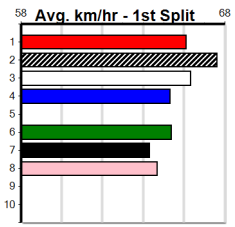

SOUTHERN SHEETMETAL

Distance: 390m, Race Type: Mixed 4/5, Total Prizemoney: \$3,360
1st: \$2,250, 2nd: \$690, 3rd: \$345, 4th: \$75

5

7:40PM
(VIC time)

TALCOTT BALE (7) goes well here and he will work into the mix in the middle stages. CHASING HEARTS (6) is another promising speedster.