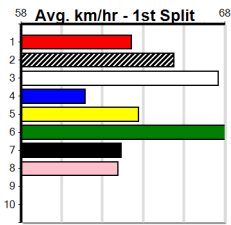

Ballarat

BALLARAT RACE 13

13 (E1)

10:23PM

(VIC time)

Distance: 390m, Race Type: Mixed 6/7, Total Prizemoney: \$2,925
1st: \$1,950, 2nd: \$600, 3rd: \$300, 4th: \$75

CHEMICAL EROSION (3) is another promising type and he can really burn mid race. DAYS OF ROSES (4) should race well fresh. PAW XENA (1) is boxed to be in the placings.