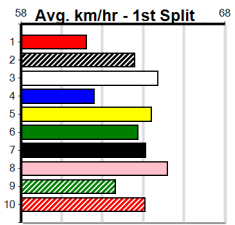

OAKS SUPER BOX

Distance: 460m, Race Type: Grade 5 T3, Total Prizemoney: $1,530
1st: $1,000, 2nd: $320, 3rd: $160, 4th: $50

SUPERIOR MONIQUE (7) will find this easier than her recent racing and she can assume control mid race. INTERNAL AFFAIRS (6) has been placed in two of his past three and he can charge to the line. CATCH A RAINBOW (3) has claims

Watchdog Tips: **7** **6** **3** **4** Bet: **Win 7**