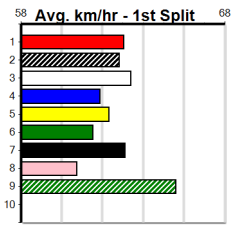

SHIMA SHINE AT STUD

Distance: 400m, Race Type: Grade 5 T3, Total Prizemoney: $1,530
1st: $1,000, 2nd: $320, 3rd: $160, 4th: $50

6

4:44PM

(VIC time)

SWEET TONIGHT (5) can show early speed at times and she will find this easier than her most recent racing. ARABIAN PRINCESS (3) showed improvement last time and she can settle on the speed. GEOFF'S BOMBER (4) can run a cheeky race.

Watchdog Tips:

5

3

4

7

Bet:

Win 5