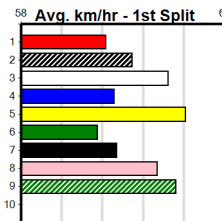

SPORTSBET MAKE IT A MULTI

Distance: 400m, Race Type: Grade 5 T3, Total Prizemoney: $1,530

1st: $1,000, 2nd: $320, 3rd: $160, 4th: $50

GO ASTRAY (1) was a strong 23.09 winner here recently and he is drawn to make every post a winner. MIKE'S TIGER (3) regained some confidence last time and he can settle near the speed. WHY NOT BRYCE (5) may be the value runner

Watchdog Tips:

1

3

5

6

Bet:

Win 1

Main table containing race details for 10 races, including horse names, trainers, odds, and winning boxes.