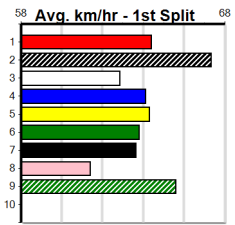

10
6:04PM
(VIC time)

BARN BAR FUNCTION ROOM

Distance: 400m, Race Type: Grade 5 T3, Total Prizemoney: $1,530
1st: $1,000, 2nd: $320, 3rd: $160, 4th: $50

LINDENOW GRACE (8) has a good record from wide draws and she should assume control in the middle stages. ASTON IMAGE (5) just needs room early on.

Watchdog Tips:

8

5

6

4

Bet:

Win 8

Form Box Weight Dist Track Date Time BON Margin 1st/2nd (Time) PIR Checked Comment W/R Split 1 S/P Grade

1 LILLY RUSH [5] *Goes well here but pace out wide is a worry*

WBK B Jun-20 DJAYS OCTANE LEKTRA MISS **$10.00**

Trainer: Paul Larkin (Drouin)

6th (2)	26.0	400	WGL	R12	22-Aug-24	23.46	22.55	9.50	LEKTRA VERA (22.83)	M/55	.	.	.	8.72	$27.10	5
1st (6)	26.1	400	WGL	R12	29-Aug-24	23.18	23.00	1.00	QUESTION BALE (23.24)	M/11	.	SW	.	8.47	$28.30	T3-5
6th (8)	25.9	435	SLE	R5	04-Sep-24	25.10	24.62	4.50	BRAEMAR CORA (24.79)	M/566	.	.	.	5.43	$21.20	T3-5
5th (3)	26.7	400	WGL	R6	19-Sep-24	23.44	22.83	8.00	LURANA MUFFIN (22.90)	M/44	.	.	.	8.59	$34.10	X45

Owner(s): P Larkin

Winning Boxes

1	2	3	4	5	6	7	8	
2	2					2	2	1
Prize								$18,077.68
Best								23.00
Starts								84-9-13-13
Trk/Dst								28-4-6-3
APM								$2485

2 ANOKE [5] *Beaten in all three runs here, prefer to watch*

BD D Sep-21 BARCIA BALE MARLEY SPRITE **$16.00**

Trainer: Vincent Daffy (Eumemmerring)

3rd (8)	33.4	460	WGL	R8	29-Aug-24	26.30	26.01	4.25	WREAKING HAVOC (26.01)	M/222	.	.	.	6.52	$6.70	T3-5
1st (6)	33.2	460	WGL	R8	05-Sep-24	26.66	26.64	0.50	JOY RIDE (26.68)	M/321	.	SW	.	6.61	$2.80	5
F (5)	33.4	350	HVL	R8	13-Sep-24	0.00	19.47	.	FIDDLES (19.47)	M/6	.	V0	.	6.78	$3.00	T3-5
4th (1)	34.1	350	HVL	R8	27-Sep-24	19.83	19.32	7.50	LUKA MAGIC (19.32)	M/2	.	.	.	6.68	$14.80	T3-5

Owner(s): J Daffy

Winning Boxes

1	2	3	4	5	6	7	8	
	1			1	2	1		
Prize								$10,905.00
Best								23.11
Starts								42-5-7-6
Trk/Dst								3-0-0-0
APM								$5183

3 SKULL [5] *Down on confidence, can miss the kick, risky*

WBD D Feb-20 FERNANDO BALE SARAH SWIFT **$10.00**

Trainer: Scott Millard (Kyneton)

3rd (4)	31.1	400	MTG	R5	18-Jul-24	23.51	23.27	2.25	HOT CADILLAC (23.34)		.	.	.	11.03	$6.00	RW
5th (8)	30.8	390	SHP	R9	10-Aug-24	22.67	22.14	6.00	TAKE A SHINE (22.27)	S/55	.	.	.	8.70	$25.40	X45
8th (5)	30.9	400	MTG	R7	08-Sep-24	23.90	23.02	13.00	FEDERAL FLASH (23.02)		.	.	.	11.28	$71.00	X45
5th (5)	30.9	400	WGL	R6	26-Sep-24	23.29	22.85	3.00	MASTER OF DREAMS (23.09)	S/43	.	.	.	8.64	$17.00	T3-5

Owner(s): S Millard

Winning Boxes

1	2	3	4	5	6	7	8	
6	2	3				1	1	
Prize								$40,327.50
Best								23.29
Starts								84-13-10-16
Trk/Dst								2-0-0-0
APM								$2382

4 HIGH FINANCE [5] *Quick PB here but down on best form, place*

BK B Jan-22 BEWILDERING HOW HIGH JAZZ **$4.80**

Trainer: Corey Fulford (Maffra)

1st (1)	25.3	400	WGL	R9	06-Sep-24	23.02	22.54	2.25	WEARING LEVIS (23.16)	Q/11	.	.	.	8.50	$5.20	6G
2nd (4)	25.2	400	WGL	R4	19-Sep-24	23.08	22.83	2.50	BIG PISTOL (22.92)	M/22	.	.	.	8.48	$5.50	5
8th (1)	25.2	435	SLE	R12	22-Sep-24	25.48	24.32	13.00	JOE GEM (24.64)	M/267	.	.	.	5.27	$9.20	5
8th (8)	25.4	400	WGL	R6	26-Sep-24	23.35	22.85	4.00	MASTER OF DREAMS (23.09)	M/68	.	.	.	8.72	$10.70	T3-5

Owner(s): C Fulford

Winning Boxes

1	2	3	4	5	6	7	8	
1	2							
Prize								$5,805.00
Best								22.70
Starts								18-3-2-1
Trk/Dst								9-2-2-0
APM								$4890