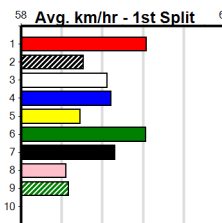

MC GRAFIX & SIGNS

Distance: 460m, Race Type: Tier 3 - Maiden, Total Prizemoney: \$1,530

1st: \$1,000, 2nd: \$320, 3rd: \$160, 4th: \$50

3

3:42PM

(VIC time)

ASTON PAYCHECK (8) has been luckless in stronger maiden company to date and he can make amends today. HULK KING HAMMER (1) is an improving type and she is drawn to get all the breaks, while LILLY OCTANE (3) must be respected.