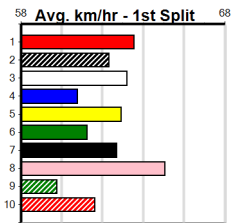

VIATEK (1-2 WINS)

Distance: 460m, Race Type: Tier 3 - Restricted Win, Total Prizemoney: $1,530
1st: $1,000, 2nd: $320, 3rd: $160, 4th: $50

7

5:09PM
(VIC time)

BOSTON DASH (7) showed good early burn at Bendigo last time and she is suited back to this journey. BINGO DASH (8) is better than her past few runs and she will get a nice cart across early on. CLONCURRY GOLD (5) has claims

Watchdog Tips: **7** **8** **5** **3** **Bet:** **Win 7**