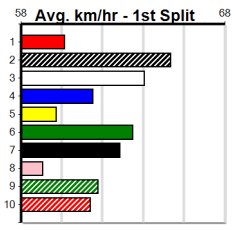

SPORTSBET NOBODY DOES IT EASIER

Distance: 400m, Race Type: Tier 3 - Maiden, Total Prizemoney: $1,530
1st: $1,000, 2nd: $320, 3rd: $160, 4th: $50

1
2:57PM
(VIC time)

ASTON MOTION (4) had plenty of support last time out and he can atone for his luckless runs to date. MIA MASTER (2) was far from disgraced at Healesville last time and she can run a big race again. HOW HIGH JIVE (3) has claims

Watchdog Tips: **4** **2** **3** **6** **Bet:** **Box Quinella 2,3,4 ($10 for 333.33%)**