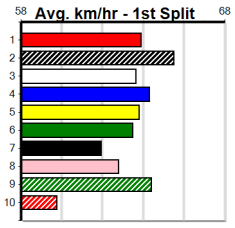

PAUA OF BUDDY AT STUD

Distance: 400m, Race Type: Tier 3 - Grade 6, Total Prizemoney: \$1,530
1st: \$1,000, 2nd: \$320, 3rd: \$160, 4th: \$50

4

3:57PM

(VIC time)

BRAEMAR SHIELA (3) trialled well at Healesville recently and she will be better for the run here last time. OUR VISION (2) is more than capable, and has been heavily backed early on.