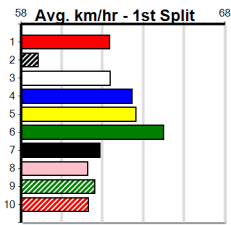

PHOTO MAN AT STUD

Distance: 400m, Race Type: Tier 3 - Maiden, Total Prizemoney: $1,530
1st: $1,000, 2nd: $320, 3rd: $160, 4th: $50

2

3:15PM

(VIC time)

PRETTY PA (6) has been impressive in her past two and she won't find an easier race to win. MISS YOUR KISS (4) showed improvement last time and she can work into the mix mid race. ARE YOU OKAY (7) has solid claims.

Watchdog Tips:

6

4

7

3

Bet:

Win 6