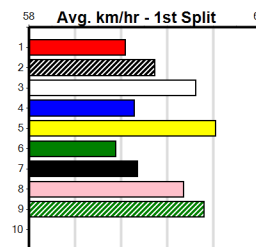

SPORTSBET MAKE IT A MULTI

Distance: 400m, Race Type: Grade 5 T3, Total Prizemoney: $1,530
1st: $1,000, 2nd: $320, 3rd: $160, 4th: $50

GO ASTRAY (1) was a strong 23.09 winner here recently and he is drawn to make every post a winner. MIKE'S TIGER (3) regained some confidence last time and he can settle near the speed. WHY NOT BRYCE (5) may be the value runner

Watchdog Tips: 1 3 5 6 Bet: Win 1

GO ASTRAY [5] Class edge, drawn to lead, hard to reel in $2.60
BK Dog Jan-22 Sire: DISINTERGRATE Dam: IRONBARK LASS
Owner(s): M Read Trainer: Margaret Read (Woodside)
Winning Distances: < 300m (0) 300 - 399m (2) 400 - 499m (6) 500 - 599m (0) 600 - 699m (0) > 700m (0)
Winning Weights: 26.4(1) 26.9(1) 27.0(1) 27.4(1) 27.5(1) 28.0(1) 28.1(2)

LONG WAY HOME [5] Great record here but prefer out wide, place $8.00
BK Bitch Apr-21 Sire: HOOKED ON SCOTCH Dam: TINDERELLA
Owner(s): C Fulford Trainer: Corey Fulford (Maffra)
Winning Distances: < 300m (0) 300 - 399m (1) 400 - 499m (11) 500 - 599m (0) 600 - 699m (0) > 700m (0)
Winning Weights: 28.6(1) 28.9(2) 29.3(1) 29.6(1) 29.7(1) 29.9(1) 30.0(1) 30.1(1) 30.5(1) 30.7(1) 31.6(1)

MIKE'S TIGER [5] Regained some confidence last time, danger $4.60
BK Dog Jun-21 Sire: FERNANDO BALE Dam: FEARLESS SWAN
Owner(s): Canine Neddys (SYN), C Gartung, B Blackshaw, B Walker Trainer: Bradley Stockdale (Churchill)
Winning Distances: < 300m (0) 300 - 399m (8) 400 - 499m (4) 500 - 599m (0) 600 - 699m (0) > 700m (0)
Winning Weights: 29.1(2) 29.2(2) 29.3(1) 30.5(1) 30.9(2) 31.0(2) 31.1(1) 31.2(1)

HOOKED ON RED [5] *** SCRATCHED *** $10.00
BK Dog Mar-21 Sire: HOOKED ON SCOTCH Dam: MEPUNGA BONNIE
Owner(s): Bonnie (SYN), M Pollard, G Stephenson Trainer: Chris Johannsen (Devon Meadow)
Winning Distances: < 300m (0) 300 - 399m (1) 400 - 499m (9) 500 - 599m (0) 600 - 699m (0) > 700m (0)
Winning Weights: 32.2(1) 32.8(1) 33.3(1) 33.4(1) 33.5(1) 33.6(2) 34.1(1) 34.2(1) 34.4(1)

WHY NOT BRYCE [5] Can come out running, may be value. $9.00
RF Dog Sep-20 Sire: BERNARDO Dam: WHY NOT GINGER
Owner(s): G Carter Trainer: Gregory Carter (Devon Meadows)
Winning Distances: < 300m (0) 300 - 399m (5) 400 - 499m (4) 500 - 599m (0) 600 - 699m (0) > 700m (0)
Winning Weights: 32.2(1) 32.6(1) 32.7(3) 32.8(1) 32.9(2) 33.1(1)