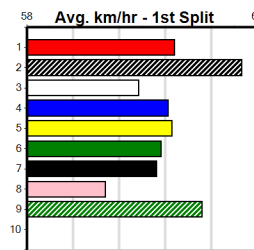

BARN BAR FUNCTION ROOM

Distance: 400m, Race Type: Grade 5 T3, Total Prizemoney: $1,530
1st: $1,000, 2nd: $320, 3rd: $160, 4th: $50

LINDENOW GRACE (8) has a good record from wide draws and she should assume control in the middle stages. ASTON IMAGE (5) just needs room early on.

Watchdog Tips: **8** **5** **6** **4** **Bet:** **Win 8**

Form Box	Wgt	Dist	Track	Date	Time	BON	Margin	1st/2nd (Time)	PIR	Checked	Comment	WR	Split 1	S/P	Grade

LILLY RUSH [5] **WKB Bitch Jun-20** **Goes well here but pace out wide is a worry** **$10.00**
Owner(s): P Larkin Sire: DJAYS OCTANE Dam: LEKTRA MISS Trainer: Paul Larkin (Drouin)
Winning Distances: < 300m (0) 300 - 399m (5) 400 - 499m (4) 500 - 599m (0) 600 - 699m (0) > 700m (0)
Winning Weights: 25.0(1) 25.3(1) 25.9(2) 26.1(1) 26.2(1) 26.3(1) 26.9(2)

2nd (1)	25.8	400	WGL	R11	18-Jul-24	23.36	22.88	2.00L LITTLE AMELIA (23.23)	Q/11	.	.	.	8.47	$15.50	5
2nd (3)	26.1	400	WGL	R11	25-Jul-24	23.18	23.01	1.00L NINETYMILE ROCKS (23.13)	Q/2	.	.	.	8.47	$13.60	T3-5
5th (8)	26.1	400	WGL	R12	06-Aug-24	23.54	22.37	5.50L BEAUTIFUL LIAR (23.16)	M/55	.	.	.	8.75	$18.50	5
2nd (4)	26.2	400	WGL	R11	15-Aug-24	23.14	22.75	1.00L ASTUTE QUEEN (23.07)	Q/21	.	.	.	8.46	$25.90	T3-5
6th (2)	26.0	400	WGL	R12	22-Aug-24	23.46	22.55	9.50L LEKTRA VERA (22.83)	M/55	.	.	.	8.72	$27.10	5
1st (6)	26.1	400	WGL	R12	29-Aug-24	23.18	23.00	1.00L QUESTON BALE (23.24)	M/11	.	SW	.	8.47	$28.30	T3-5
6th (8)	25.9	435	SLE	R5	04-Sep-24	25.10	24.62	4.50L BRAEMAR CORA (24.79)	M/566	.	.	.	5.43	$21.20	T3-5
5th (3)	26.7	400	WGL	R6	19-Sep-24	23.44	22.83	8.00L URANA MUFFIN (22.90)	M/44	.	.	.	8.59	$34.10	X45

Last 3 wins NOT included above

1st (2)	26.2	350	TRA	R12	20-Nov-23	20.30	19.79	1.00L COOL STONE (20.35)	M/56	.	SW	.	6.76	$3.60	T3-5
1st (6)	26.9	400	WGL	R12	28-Dec-23	23.35	23.07	1.25L SONS OF TOM (23.43)	M/11	.	.	.	8.52	$10.40	5
1st (8)	26.9	350	TRA	R4	11-Mar-24	20.12	19.79	4.75L BEFORE NOON (20.44)	Q/11	.	.	.	6.67	$2.10	5

Box History

Bx	1st	2nd	3rd	4th	5th	6th	7th	8th
1	2	2	2	2	1		1	
2	2	3	4	2	5	1	1	1
3		3		1	3	1	3	2
4		1	3	1	1	2		
5		1	2		2		1	
6	2			2	3	1		
7	2	1	1	1	2	2	1	1
8	1	2	1	2	2	2	2	2

Prize Best Starts Trk/Dts APM: $18077.68, 23.00(5)-25/4/23, 84-9-13-13, 28-4-6-3, 2485