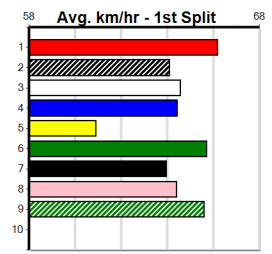

GREYHOUND ADOPTION PROGRAM

Distance: 400m, Race Type: Grade 5 T3, Total Prizemoney: $1,530
1st: $1,000, 2nd: $320, 3rd: $160, 4th: $50

ASTON MASSIMO (3) caught the eye when placed here last time and he looks very well graded in this event. JAG FERNANDO (2) has been handily placed in his past two and he can settle near the speed. BUDDY BLUE (1) has the good draw.

Watchdog Tips: 3 2 1 4 Bet: Win 3

BUDDY BLUE [5] Drawn to be prominent throughout, can threaten $7.50
Owner(s): B Garrick
Sire: BAROOGA BRETT Dam: BALKAN DOTTI
Trainer: Bethany Garrick (Devon Meadow)

JAG FERNANDO [5] Handy efforts in his past two, main danger $3.60
Owner(s): M McClelland
Sire: FERNANDO BALE Dam: LOCHINVAR DASH
Trainer: Mark McClelland (Lovely Banks)

ASTON MASSIMO [5] Class edge, gets the gun run, hard to hold out $2.50
Owner(s): R Borda
Sire: TOMMY SHELBY Dam: ASTON MEILLEUR
Trainer: David Condon (Devon Meadows)

JONATHAN'S DREAM [5] Rarely runs a bad race here, must respect $8.00
Owner(s): A Gringhuis
Sire: MY REDEEMER Dam: AVA'S DREAM
Trainer: Arend Gringhuis (Ripplebrook)

ASTON PLUS [5] Drawn to find early bother, prefer others $16.00
Owner(s): T Whitford
Sire: ASTON KIMETTO Dam: ASTON NOVA
Trainer: Scott Millard (Kyneton)

1

2

3

4

5