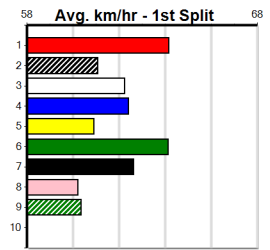

MC GRAFIX & SIGNS

Distance: 460m, Race Type: Tier 3 - Maiden, Total Prizemoney: $1,530
1st: $1,000, 2nd: $320, 3rd: $160, 4th: $50

ASTON PAYCHECK (8) has been luckless in stronger maiden company to date and he can make amends today. HULK KING HAMMER (1) is an improving type and she is drawn to get all the breaks, while LILLY OCTANE (3) must be respected.

Watchdog Tips: **8** **1** **3** **7** **Bet:** Box Quinella 1,3,8 ($10 for 333.33%)

Form Box	Wgt	Dist	Track	Date	Time	BON	Margin	1st/2nd (Time)	PIR	Checked	Comment	WR	Split 1	S/P	Grade		
1	HULK KING HAMMER [M] Improving type, settles on the pace, danger $3.20																
	BE		Bitch		Nov-22		Sire: SHIMA SHINE		Dam: MISS MALFUNCTION		Trainer: Grant Masterson (Tyabb)						
	Owner(s): R King																
	Winning Distances: < 300m (0) 300 - 399m (0) 400 - 499m (0) 500 - 599m (0) 600 - 699m (0) > 700m (0)																
	Winning Weights:																
	6th (5)	27.8	400	WGL	R1	02-Aug-24	23.56	22.57	7.50L SHARNI'S SECRET (23.05)	M/56	.	.	.	8.66	$21.10	M	
	5th (6)	28.4	435	SLE	R1	18-Aug-24	25.58	24.18	8.00L HIGH FINANCE (25.04)	M/455	.	.	.	5.44	$9.60	M	
	3rd (8)	28.6	400	WGL	R1	22-Aug-24	23.25	22.55	4.00L CHLOE THE OUTLAW (22.97)	M/23	.	.	.	8.48	$6.50	M	
	3rd (5)	28.3	460	WGL	R3	05-Sep-24	27.52	26.64	13.00 BOSTON DASH (26.64)	M/544	.	.	.	6.92	$3.40	M	
	4th (4)	28.4	450	BAL	R3	09-Sep-24	26.19	25.55	3.5L HURRICANE BERT (25.96)	Q/123	.	.	.	6.72	$41.80	T3-M	
3rd (8)	28.5	350	HVL	R1	19-Sep-24	19.96	19.49	3.5L AUDITION (19.72)	M/2	.	.	.	6.70	$10.20	T3-M		
4th (6)	28.3	350	HVL	R1	23-Sep-24	19.86	19.25	2.75L GONE FOR GOOD (19.68)	M/2	.	.	.	6.69	$12.20	T3-M		
2nd (6)	28.5	400	WGL	R2	26-Sep-24	23.18	22.85	3.25L KILMANY WARRIOR (22.95)	M/22	.	.	.	8.70	$4.50	T3-M		
Last 3 wins NOT included above																	
Box History																	
Bx	1st	2nd	3rd	4th	5th	6th	7th	8th									
1																	
2																	
3																	
4					1												
5			1														
6		1		1	1												
7																	
8			2														
Prize																	
Best																	
Starts	27.52(5)-5/9/24																
Trk/Dts	8-0-1-3																
APM	1-0-0-1 868																
2	CINNAMON STAR [M] Well beaten to date, can improve, place $10.00																
	DKBD		Bitch		Mar-22		Sire: SUPERIOR PANAMA		Dam: KELSOS TENDERLEE		Trainer: Debbie Selleck (Tooradin)						
	Owner(s): OUR FAMILY (SYN), B Selleck, D Selleck, J Selleck, H Selleck, J Lindsay, B Lindsay																
	Winning Distances: < 300m (0) 300 - 399m (0) 400 - 499m (0) 500 - 599m (0) 600 - 699m (0) > 700m (0)																
	Winning Weights:																
	7th (2)	28.6	460	WGL	R4	10-Sep-24	27.09	26.03	16.00 CAPRICORN ONE (26.03)	S/777	.	.	.	6.87	$26.90	M	
	5th (2)	29.1	460	WGL	R2	24-Sep-24	26.91	25.73	6.00L CLONCURRY GOLD (26.50)	S/555	.	.	.	6.79	$18.50	M	
	Last 3 wins NOT included above																
	Box History																
	Bx	1st	2nd	3rd	4th	5th	6th	7th	8th								
1																	
2																	
3																	
4																	
5																	
6																	
7																	
8																	
Prize																	
Best	26.91(2)-24/9/24																
Starts	2-0-0-0																
Trk/Dts	2-0-0-0																
APM	0																
3	LILLY OCTANE [M] Solid trial effort here recently, can threaten $9.00																
	BK		Bitch		May-22		Sire: SHIMA SHINE		Dam: LILLY LANA		Trainer: Robert Colpoys (Bass)						
	Owner(s): M Ebeyer																
	Winning Distances: < 300m (0) 300 - 399m (0) 400 - 499m (0) 500 - 599m (0) 600 - 699m (0) > 700m (0)																
	Winning Weights:																
	F (4)	27.3	525	MEP	R1	17-Jan-24	0.00	29.93	. FULL OF REGRETS (30.72)	M/7	.	.	V14	5.35	$9.90	M	
	ST (-)	25.7	400	WGL		19-Sep-24	23.19		0.01L Trial Cleared	M	.	.	1of1	.	.	ST	
	8th (6)	25.9	460	GEL	R4	27-Sep-24	27.04	25.56	19.00 PAW RIVAL (25.77)	M/888	.	.	V0	7.10	$14.50	M