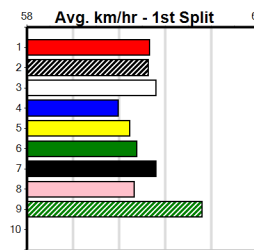

G'DAY CHEF CATERERS

Distance: 400m, Race Type: Grade 5 T3, Total Prizemoney: $1,530
1st: $1,000, 2nd: $320, 3rd: $160, 4th: $50

CRYPTO ROYALTY (3) has a good record here to date and she will find this easier than her most recent racing. KENZIE KID (7) was a strong 23.00 winner here last month and she just needs luck early on. BUSHMAN'S ARCHIE (6) can fire fresh.

Watchdog Tips: 3 7 6 8 Bet: Win 3

UNDER HIS SPELL [5] One paced, down on confidence, tested $21.00
BK Dog Dec-19 Sire: MOREIRA Dam: REALLY MAGIC
Trainer: Ian Dann (Whitelaw)
Winning Distances: < 300m (0) 300 - 399m (5) 400 - 499m (4) 500 - 599m (0) 600 - 699m (0) > 700m (0)
Winning Weights: 30.4(1) 30.9(1) 31.0(1) 31.4(1) 32.0(1) 32.4(1) 32.5(1) 32.6(1) 33.4(1)
3rd (4) 32.4 400 WGL R2 25-Jul-24 23.59 23.01 7.50L BUY DIRT (23.08) M/33 . . . . . 8.66 $10.40 T3-5
3rd (5) 32.5 400 WGL R12 01-Aug-24 23.24 22.88 5.50L QUEEN MAGGIE (22.88) M/33 . . . . . 8.64 $40.80 5
4th (2) 32.3 400 WGL R12 08-Aug-24 23.20 22.66 8.00L JUNIOR'S MATE (22.66) M/44 . . . . . 8.63 $34.90 T3-5
3rd (8) 32.1 400 WGL R5 29-Aug-24 23.59 23.00 5.50L SONS OF TOM (23.21) M/43 . . . . . 8.60 $14.20 T3-5
7th (1) 32.8 400 WGL R12 06-Sep-24 23.87 22.54 14.00L JEBEDIAH (22.91) M/66 . . . . . 8.60 $109.70 VET
3rd (7) 32.4 435 SLE R11 11-Sep-24 24.95 24.22 11.00L EL CRIMP ADORE (24.22) M/433 . . . . . 5.33 $53.20 5
8th (3) 32.4 400 WGL R12 19-Sep-24 23.70 22.83 6.50L SONS OF TOM (23.27) M/34 . . . . . 8.64 $21.10 5
F (2) 32.6 400 WGL R12 26-Sep-24 0.00 22.85 . JESSICA PEARSON (23.04) M/6 . . . . . SW 8.65 $34.90 T3-5
Last 3 wins NOT included above
1st (5) 32.4 395 TRA R11 09-Oct-23 22.72 22.40 1.25L BARRY JAKIT (22.79) M/663 . . . . . 3.87 $18.10 T3-5
1st (2) 32.6 350 TRA R4 11-Dec-23 20.16 19.68 0.50L STELLA MANIA (20.20) M/62 . . . . . 6.79 $6.00 5
1st (7) 33.4 395 TRA R6 05-Feb-24 22.68 22.25 0.50L YOU'RE IN LUCK (22.71) Q/544 . . . . . 3.87 $25.50 5

OUT OF CHARGE [5] Solid record here, good muster, can run a drum $6.00
WF Dog Jan-22 Sire: OUT OF RANGE Dam: FURIOUS FLOSS
Trainer: Joseph Abela (Clyde)
Winning Distances: < 300m (0) 300 - 399m (1) 400 - 499m (2) 500 - 599m (0) 600 - 699m (0) > 700m (0)
Winning Weights: 33.6(1) 34.1(1) 34.4(1)
3rd (8) 33.4 400 WGL R4 01-Aug-24 23.26 22.88 3.25L KENZIE KID (23.04) M/43 . . . . . 8.64 $5.70 6G
4th (5) 33.4 400 WGL R5 06-Aug-24 23.22 22.37 7.00L FLYING GENERAL (22.73) M/86 . . . . . 8.68 $55.30 RW
3rd (2) 33.3 300 HVL R9 23-Aug-24 17.34 16.77 2.25L HOTSPOT HERO (17.18) M/5 . . . . . 4.06 $3.60 T3-6
5th (4) 33.4 300 HVL R4 30-Aug-24 17.20 16.96 2.00L LITTLE MISS ENVY (17.07) S/8 . . . . . 4.18 $7.60 T3-6
1st (3) 33.6 400 WGL R4 05-Sep-24 23.48 23.16 1.75L HURRICANE TAHLIA (23.60) M/43 . . . . . SW 8.76 $2.80 6G
6th (2) 33.9 400 WGL R11 12-Sep-24 23.29 22.86 4.25L KENZIE KID (23.00) M/67 . . . . . 8.57 $11.60 T3-5
3rd (6) 34.0 350 HVL R7 19-Sep-24 19.96 19.49 6.50L DONEGAL EXPRESS (19.53) M/7 . . . . . 6.69 $11.60 T3-RW
6th (6) 34.2 400 WGL R5 26-Sep-24 23.32 22.85 5.50L MR. LARSON (22.95) M/66 . . . . . 8.67 $12.30 T3-5
Last 3 wins NOT included above
1st (7) 34.4 300 HVL R2 24-Jan-24 16.87 16.66 2.50L GIVE ME LOVE (17.04) M/1 . . . . . 3.97 $3.20 M
1st (1) 34.1 400 WGL R3 25-Apr-24 22.93 22.52 5.50L OUR GLAD (23.30) Q/11 . . . . . 8.42 $2.30 7