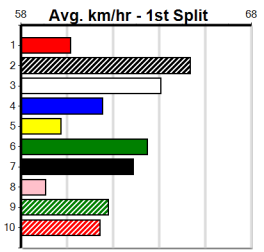

SPORTSBET NOBODY DOES IT EASIER

Distance: 400m, Race Type: Tier 3 - Maiden, Total Prizemoney: $1,530
1st: $1,000, 2nd: $320, 3rd: $160, 4th: $50

ASTON MOTION (4) had plenty of support last time out and he can atone for his luckless runs to date. MIA MASTER (2) was far from disgraced at Healesville last time and she can run a big race again. HOW HIGH JIVE (3) has claims

Watchdog Tips: **4** **2** **3** **6** **Bet:** Box Quinella 2,3,4 ($10 for 333.33%)

Form	Box	Wgt	Dist	Track	Date	Time	BON	Margin	1st/2nd (Time)	PIR	Checked	Comment	WR	Split 1	S/P	Grade

1

OLEG'S RUN [M] **$16.00**

BK **Bitch** **Mar-22** **Sire: ZIPPING GARTH** **Dam: COSMIC TILLY**

Owner(s): D Bailey **Trainer: Dean Bailey (Boorool)**

Winning Distances: < 300m (0) 300 - 399m (0) 400 - 499m (0) 500 - 599m (0) 600 - 699m (0) > 700m (0)

Winning Weights:

7th (3)	28.4	400	WGL	R2	13-Sep-24	24.02	22.67	10.00	BLACK TYCOON (23.35)	S/77				8.94	$16.30	M
7th (7)	28.7	460	WGL	R3	20-Sep-24	27.41	25.89	12.00	KIWI ICE CUBE (26.64)	S/545				6.89	$50.70	M
6th (2)	29.5	400	WGL	R2	27-Sep-24	23.69	22.64	10.00	KING LITTERBUG (23.01)	S/65				8.93	$67.80	M

Last 3 wins NOT included above

Box History

Bx	1st	2nd	3rd	4th	5th	6th	7th	8th
1								
2						1		
3							1	
4								
5								
6								
7							1	
8								

Prize Best: $0.00
Starts: 23.69(2)-27/9/24
Trk/Dts: 3-0-0-0
APM: 2-0-0-0
0

2

MIA MASTER [M] **$3.40**

BK **Bitch** **Sep-22** **Sire: ZACK MONELLI** **Dam: CIMARRON STRIP**

Owner(s): G Masterson **Trainer: Grant Masterson (Tyabb)**

Winning Distances: < 300m (0) 300 - 399m (0) 400 - 499m (0) 500 - 599m (0) 600 - 699m (0) > 700m (0)

Winning Weights:

2nd (2)	27.3	390	SHP	R1	16-May-24	22.72	22.11	0.75L	BILLY SPANNER (22.66)	M/22				8.77	$3.30	M
7th (5)	26.7	300	HVL	R1	21-Jun-24	17.85	16.81	7.50L	DISCO GIZMO (17.32)	M/6				4.22	$7.60	T3-M
6th (7)	26.1	350	TRA	R1	10-Jul-24	20.85	19.79	9.00L	GOT FLAIR (20.23)	M/455				6.90	$8.50	M
8th (2)	26.5	300	HVL	R1	23-Jul-24	17.79	16.72	6.00L	PROVOCATION (17.38)	M/4		SW		4.12	$7.30	T3-M
6th (8)	26.7	300	HVL	R1	30-Jul-24	17.82	16.89	4.50L	LITTLE GLADYS (17.51)	S/7				4.38	$11.00	T3-M
4th (1)	26.6	350	HVL	R2	16-Aug-24	20.24	19.37	9.50L	MAD APPLE (19.59)	M/3				6.74	$18.50	T3-M
2nd (8)	27.0	390	BAL	R1	09-Sep-24	22.90	22.01	1.00L	ART CADEAUX (22.83)	M/11				8.52	$11.10	T3-M
2nd (4)	27.2	350	HVL	R1	19-Sep-24	19.95	19.49	3.5L	AUCTION (19.72)	M/5				6.72	$13.20	T3-M

Last 3 wins NOT included above

Box History

Bx	1st	2nd	3rd	4th	5th	6th	7th	8th
1								
2		1						
3			1					
4		1						
5							1	
6								
7						1		
8		1						

Prize Best: $1270.00
Starts: FSH
Trk/Dts: 10-0-3-1
APM: 0-0-0-0
912

3

HOW HIGH JIVE [M] **$4.20**

BK **Bitch** **Jan-22** **Sire: BEWILDERING** **Dam: HOW HIGH JAZZ**

Owner(s): J Mifsud **Trainer: Jade Mifsud (Hernes Oak)**

Winning Distances: < 300m (0) 300 - 399m (0) 400 - 499m (0) 500 - 599m (0) 600 - 699m (0) > 700m (0)

Winning Weights:

2nd (6)	26.3	400	WGL	R1	13-Sep-24	23.56	22.67	2.25L	GRAND BAZAAR (23.41)	M/11				8.51	$9.50	M
7th (6)	25.8	400	WGL	R2	20-Sep-24	23.95	22.68	12.00	BLESSED RAIN (23.16)	S/55				8.82	$35.50	M
5th (6)	26.0	400	WGL	R1	26-Sep-24	23.46	22.85	7.00L	JUMBUK DAMIEN (22.99)	M/11				8.54	$9.40	T3-M

Last 3 wins NOT included above

Box History

Bx	1st	2nd	3rd	4th	5th	6th	7th	8th
1								
2								
3								
4								
5								
6		1			1		1	
7								
8								

Prize Best: $520.00
Starts: 23.46(6)-26/9/24
Trk/Dts: 3-0-1-0
APM: 3-0-1-0
520