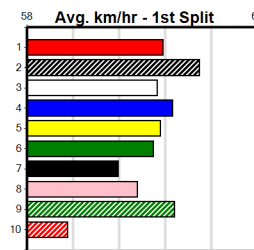

PAUA OF BUDDY AT STUD

Distance: 400m, Race Type: Tier 3 - Grade 6, Total Prizemoney: $1,530
1st: $1,000, 2nd: $320, 3rd: $160, 4th: $50

BRAEMAR SHEILA (3) trialled well at Healesville recently and she will be better for the run here last time. OUR VISION (2) is more than capable, and has been heavily backed early on.

Watchdog Tips: 3 2 7 6 Bet: Win 3

STOJANOVIC [6] *** SCRATCHED *** $2.80
BK Dog Sep-22 Sire: AUSSIE SECRET Dam: DYNA SARAH
Owner(s): A Gurry
Trainer: Robert Bean (Tinamba)
Winning Distances: < 300m (0) 300 - 399m (1) 400 - 499m (1) 500 - 599m (0) 600 - 699m (0) > 700m (0)
Winning Weights: 29.1(1) 29.9(1)
Race results table with columns: 1st, 2nd, 3rd, 4th, 5th, 6th, 7th, 8th

OUR VISION [6] No luck in her past few runs, can threaten $2.00
BK Bitch Dec-22 Sire: BERNARDO Dam: DENISE'S VISION
Owner(s): The Milkmen (SYN), C Dalli, J Russo
Trainer: Jason Sharp (Lara)
Winning Distances: < 300m (0) 300 - 399m (0) 400 - 499m (2) 500 - 599m (0) 600 - 699m (0) > 700m (0)
Winning Weights: 27.0(1) 27.2(1)
Race results table with columns: 1st, 2nd, 3rd, 4th, 5th, 6th, 7th, 8th

BRAEMAR SHEILA [6] Good trial effort at Healesville, hard to hold out $9.50
BK Bitch Sep-21 Sire: AUSSIE INFRARED Dam: BRAEMAR KEELIE
Owner(s): Y Cassidy
Trainer: Yvonne Cassidy (Valencia Creek)
Winning Distances: < 300m (0) 300 - 399m (1) 400 - 499m (1) 500 - 599m (0) 600 - 699m (0) > 700m (0)
Winning Weights: 28.3(1) 28.8(1)
Race results table with columns: 1st, 2nd, 3rd, 4th, 5th, 6th, 7th, 8th

DANCING DARGIE [6] *** SCRATCHED *** $16.00
BK Bitch Dec-21 Sire: MY REDEEMER Dam: AVA'S DREAM
Owner(s): A Gringhuis
Trainer: Margaret Campbell (Longwarry)
Winning Distances: < 300m (0) 300 - 399m (0) 400 - 499m (2) 500 - 599m (0) 600 - 699m (0) > 700m (0)
Winning Weights: 25.7(1) 25.9(1)
Race results table with columns: 1st, 2nd, 3rd, 4th, 5th, 6th, 7th, 8th

HURRICANE TAHLIA [6] Every chance in her past few runs, tested $21.00
WBKT Bitch Apr-20 Sire: HECTON BALE Dam: HURRICANE BILLIE
Owner(s): V Sultana
Trainer: Victoria Sultana (Trafalgar East)
Winning Distances: < 300m (0) 300 - 399m (1) 400 - 499m (1) 500 - 599m (0) 600 - 699m (0) > 700m (0)
Winning Weights: 28.0(1) 28.1(1)
Race results table with columns: 1st, 2nd, 3rd, 4th, 5th, 6th, 7th, 8th