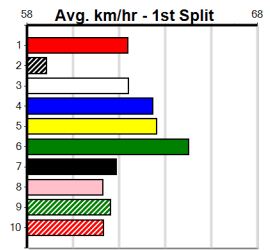

PHOTO MAN AT STUD

Distance: 400m, Race Type: Tier 3 - Maiden, Total Prizemoney: $1,530
1st: $1,000, 2nd: $320, 3rd: $160, 4th: $50

PRETTY PA (6) has been impressive in her past two and she won't find an easier race to win. MISS YOUR KISS (4) showed improvement last time and she can work into the mix mid race. ARE YOU OKAY (7) has solid claims.

Watchdog Tips: 6 4 7 3 Bet: Win 6

HURRICANE LUCY [M] Well beaten in all three runs, prefer others $16.00
BK Bitch Jan-23 Sire: BEAST UNLEASHED Dam: VEGAS TICKET
Owner(s): J Sultana
Trainer: Joseph Sultana (Trafalgar East)
Winning Distances: < 300m (0) 300 - 399m (0) 400 - 499m (0) 500 - 599m (0) 600 - 699m (0) > 700m (0)
Winning Weights:
8th (2) 25.6 400 WGL R1 30-Aug-24 24.02 22.57 20.00 AGENT SUSIE (22.63) M/88 8.82 $35.70 M
8th (5) 25.6 400 WGL R1 13-Sep-24 24.52 22.67 16.00 GRAND BAZAAR (23.41) M/66 8.88 $56.20 M
8th (6) 25.6 400 WGL R1 19-Sep-24 24.38 22.83 23.00 REALITY BEST (22.83) M/58 8.56 $35.00 M
Last 3 wins NOT included above
Box History
Prize Best $0.00
Starts 24.02(2)-30/8/24
Trk/Dts 3-0-0-0
APM 3-0-0-0

BOMBER'S SHADOW [M] *** SCRATCHED *** $14.00
BK Bitch Jan-22 Sire: KIOWA MON MANNY Dam: I'M ROBYN BANKS
Owner(s): BOMBERS LODGE (SYN), G Green, M Read
Trainer: Geoffrey Green (Woodside)
Winning Distances: < 300m (0) 300 - 399m (0) 400 - 499m (0) 500 - 599m (0) 600 - 699m (0) > 700m (0)
Winning Weights:
8th (8) 24.3 350 TRA R3 05-Jul-24 21.36 19.49 19.00 OUR IVIE ROSE (20.03) Q/57 7.05 $55.20 M
8th (6) 24.5 400 WGL R3 01-Aug-24 24.49 22.88 21.00 BALANCED (23.02) M/67 8.94 $135.20 M
7th (4) 23.8 435 SLE R2 11-Aug-24 26.60 24.42 24.00 PAUA OF TESSA (24.95) M/777 5.63 $80.30 M
6th (4) 24.0 435 SLE R2 18-Aug-24 26.17 24.18 20.00 KELLY JANE (24.81) M/566 V0 5.56 $85.70 M
8th (7) 23.6 400 WGL R2 29-Aug-24 24.49 23.00 14.00 BIT OF ROMANCE (23.53) M/57 8.75 $204.10 T3-M
7th (6) 23.5 435 SLE R1 04-Sep-24 26.05 24.62 16.00 OPETAIA (24.98) M/877 5.54 $66.50 T3-M
8th (3) 23.4 435 SLE R2 18-Sep-24 26.47 24.68 20.00 SONGKLAN (25.13) M/688 V7 5.58 $46.70 T3-M
6th (5) 23.5 435 SLE R2 29-Sep-24 26.41 24.44 21.00 LOTS OF BUGS (24.99) M/876 5.56 $65.80 MH
Last 3 wins NOT included above
Box History
Prize Best $0.00
Starts 24.49(6)-1/8/24
Trk/Dts 14-0-0-0
APM 3-0-0-0

ASTON LAMBADA [M] No luck to date, can atone, keep safe $6.50
BK Bitch Nov-22 Sire: HOOKED ON SCOTCH Dam: ASTON CHA CHA
Owner(s): R Borda
Trainer: Mark McClelland (Lovely Banks)
Winning Distances: < 300m (0) 300 - 399m (0) 400 - 499m (0) 500 - 599m (0) 600 - 699m (0) > 700m (0)
Winning Weights:
3rd (5) 29.6 400 GEL R2 13-Sep-24 23.51 22.65 7.00L PAW WHITLEY (23.05) M/36 8.79 $7.70 M
8th (6) 30.0 400 GEL R1 20-Sep-24 23.93 22.35 10.00 CRUISING ALONG (23.26) M/38 8.83 $8.10 M
4th (6) 29.4 425 BEN R2 26-Sep-24 25.19 24.09 5.50L LISBURN (24.82) M/688 6.81 $5.30 T3-M
Last 3 wins NOT included above
Box History
Prize Best $310.00
Starts FSH
Trk/Dts 3-0-0-1
APM 0-0-0-0