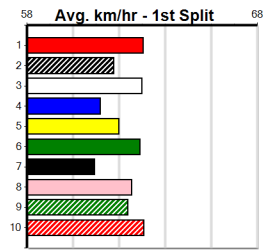

SENNACHIE AT STUD

Distance: 400m, Race Type: Tier 3 - Grade 7, Total Prizemoney: $1,530
1st: $1,000, 2nd: $320, 3rd: $160, 4th: $50

STORMY SECRET (5) has been luckless since his debut win and he can make amends this time around. BALANCED (9) is right in this. ATOMIC SECRET (6) has a solid turn of foot and he will follow the five across early on.

Watchdog Tips: 5 9 6 1 Bet: Win 5

ASTONISHING LADY [7] Drawn to be prominent throughout, can threaten $5.00
Owner(s): S Kipirtidis
Winning Distances: < 300m (0) 300 - 399m (0) 400 - 499m (1) 500 - 599m (0) 600 - 699m (0) > 700m (0)
Box History table and Prize Best information.

LET'S MAKE UP [7] Capable but prefer out wide, place at best $7.50
Owner(s): T Tufo
Winning Distances: < 300m (0) 300 - 399m (0) 400 - 499m (1) 500 - 599m (0) 600 - 699m (0) > 700m (0)
Box History table and Prize Best information.

COMO PRINCE [7] Likely to get crowded early, prefer others $26.00
Owner(s): S Kennedy
Winning Distances: < 300m (0) 300 - 399m (1) 400 - 499m (0) 500 - 599m (0) 600 - 699m (0) > 700m (0)
Box History table and Prize Best information.

SODA DIESEL [7] Placed in four of seven here, place hope again $10.00
Owner(s): L Dalziel
Winning Distances: < 300m (0) 300 - 399m (1) 400 - 499m (0) 500 - 599m (0) 600 - 699m (0) > 700m (0)
Box History table and Prize Best information.

STORMY SECRET [7] No luck since his debut win, can atone, yes $3.40
Owner(s): R Bean
Winning Distances: < 300m (0) 300 - 399m (0) 400 - 499m (1) 500 - 599m (0) 600 - 699m (0) > 700m (0)
Box History table and Prize Best information.