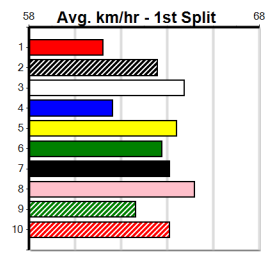

OAKS SUPER BOX

Distance: 460m, Race Type: Grade 5 T3, Total Prizemoney: $1,530
1st: $1,000, 2nd: $320, 3rd: $160, 4th: $50

SUPERIOR MONIQUE (7) will find this easier than her recent racing and she can assume control mid race. INTERNAL AFFAIRS (6) has been placed in two of his past three and he can charge to the line. CATCH A RAINBOW (3) has claims

Watchdog Tips: 7 6 3 4 Bet: Win 7

MY JUANITA [5] Capable but prefer out wide, place at best $7.50
BK Bitch Feb-21 Sire: HOOKED ON SCOTCH Dam: BEAUTY TO BEHOL
Trainer: Carolyn Jones (Rosedale)
Winning Distances: < 300m (0) 300 - 399m (1) 400 - 499m (4) 500 - 599m (1) 600 - 699m (0) > 700m (0)
Winning Weights: 33.3(1) 33.4(2) 34.1(1) 34.2(1) 35.0(1)
Box History table and Prize Best Starts table included.

BEFORE NOON [5] Back in form but this is harder, prefer to watch $10.00
BK Bitch Apr-20 Sire: BEAST UNLEASHED Dam: IRISIZE
Trainer: Dean Williamson (Moe)
Winning Distances: < 300m (0) 300 - 399m (3) 400 - 499m (4) 500 - 599m (0) 600 - 699m (0) > 700m (0)
Winning Weights: 25.7(1) 26.0(1) 26.1(1) 26.2(1) 26.4(2) 26.5(1)
Box History table and Prize Best Starts table included.

CATCH A RAINBOW [5] Solidly placed in her past three, can threaten $6.00
BK Bitch Nov-21 Sire: GET IT GIZMO Dam: MISS FIREBIRD
Trainer: Cheryl Pirani (Boronia)
Winning Distances: < 300m (0) 300 - 399m (0) 400 - 499m (3) 500 - 599m (0) 600 - 699m (0) > 700m (0)
Winning Weights: 28.2(1) 28.3(1) 28.5(1)
Box History table and Prize Best Starts table included.

DUSTY OLD ROAD [5] Relies on luck but has the talent, keep safe $4.20
F Dog Apr-21 Sire: HOOKED ON SCOTCH Dam: TINDERELLA
Trainer: Lindsay Fulford (Maffra)
Winning Distances: < 300m (0) 300 - 399m (2) 400 - 499m (7) 500 - 599m (2) 600 - 699m (0) > 700m (0)
Winning Weights: 32.7(1) 33.0(1) 33.1(1) 33.2(1) 33.5(2) 33.7(1) 34.2(2) 34.6(1) 35.5(1)
Box History table and Prize Best Starts table included.

RANGER'S GIRL [5] Steady record here, may get crowded, tough ask $10.00
BK Bitch Apr-22 Sire: OUT OF RANGE Dam: FREEDOM FIRE
Trainer: Anne Carr (Devon Meadows)
Winning Distances: < 300m (0) 300 - 399m (1) 400 - 499m (2) 500 - 599m (2) 600 - 699m (0) > 700m (0)
Winning Weights: 26.9(2) 27.2(2) 27.4(1)
Box History table and Prize Best Starts table included.