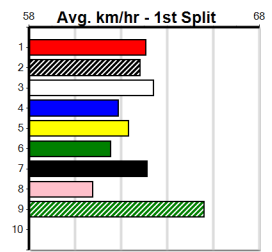

SHIMA SHINE AT STUD

Distance: 400m, Race Type: Grade 5 T3, Total Prizemoney: $1,530
1st: $1,000, 2nd: $320, 3rd: $160, 4th: $50

SWEET TONIGHT (5) can show early speed at times and she will find this easier than her most recent racing. ARABIAN PRINCESS (3) showed improvement last time and she can settle on the speed. GEOFF'S BOMBER (4) can run a cheeky race.

Watchdog Tips: 5 3 4 7 Bet: Win 5

HURRICANE MAX [5] Struggled for a while, can push wide, tested $12.00
Owner(s): V Sultana
Trainer: Victoria Sultana (Trafalgar East)
Winning Distances: < 300m (0) 300 - 399m (5) 400 - 499m (3) 500 - 599m (0) 600 - 699m (0) > 700m (0)
Box History table and Prize Best Starts table included.

COMPTON GUMDROPS (SA) Placed in only one of 13 here, prefer to watch $16.00
Owner(s): J Sultana
Trainer: Joseph Sultana (Trafalgar East)
Winning Distances: < 300m (0) 300 - 399m (1) 400 - 499m (3) 500 - 599m (0) 600 - 699m (0) > 700m (0)
Box History table and Prize Best Starts table included.

ARABIAN PRINCESS [5] Showed improvement last time, main danger $3.60
Owner(s): SMKN (SYN), M Lithgow, D Maynes, K Maynes, N Riseley, E Avdulla
Trainer: Sean Lithgow (Devon Meadows)
Winning Distances: < 300m (0) 300 - 399m (2) 400 - 499m (1) 500 - 599m (0) 600 - 699m (0) > 700m (0)
Box History table and Prize Best Starts table included.

GEOFF'S BOMBER [5] Solid record here, can threaten if steps away $4.80
Owner(s): G Green
Trainer: Geoffrey Green (Woodside)
Winning Distances: < 300m (0) 300 - 399m (5) 400 - 499m (2) 500 - 599m (0) 600 - 699m (0) > 700m (0)
Box History table and Prize Best Starts table included.

SWEET TONIGHT [5] No luck of late, drops in class, hard to hold out $4.00
Owner(s): DIRTY RATS TWO (SYN), S Jack, S Burke
Trainer: Shane Jack (Dalmore)
Winning Distances: < 300m (0) 300 - 399m (2) 400 - 499m (3) 500 - 599m (0) 600 - 699m (0) > 700m (0)
Box History table and Prize Best Starts table included.