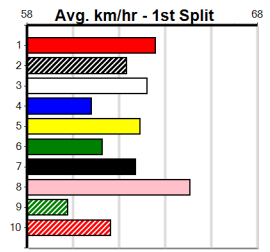

VIATEK (1-2 WINS)

Distance: 460m, Race Type: Tier 3 - Restricted Win, Total Prizemoney: $1,530
1st: $1,000, 2nd: $320, 3rd: $160, 4th: $50

BOSTON DASH (7) showed good early burn at Bendigo last time and she is suited back to this journey. BINGO DASH (8) is better than her past few runs and she will get a nice cart across early on. CLONCURRY GOLD (5) has claims

Watchdog Tips: 7 8 5 3 Bet: Win 7

Form Box Wgt Dist Track Date Time BON Margin 1st/2nd (Time) PIR Checked Comment W/R Split 1 S/P Grade

ARCHER TWO (SA)[7] Showed improvement last time, put in exotics $7.50
BD Dog May-22 Sire: WORM BURNER Dam: CAWBOURNE ZEBRA
Owner(s): J Archer
Winning Distances: < 300m (0) 300 - 399m (0) 400 - 499m (0) 500 - 599m (1) 600 - 699m (0) > 700m (0)
Winning Weights: 32.2(1)
2nd (8) 34.6 350 HVL R9 09-Aug-24 19.64 19.57 0.10L MR. GROOVE (19.64) M/3 . . . . 6.68 $4.90 T3-7
6th (2) 34.3 525 MEP R9 14-Aug-24 31.30 29.83 12.00 TRUE TEMPER (30.51) M/8866 . . . . 5.36 $20.70 7
7th (5) 34.6 350 HVL R1 18-Aug-24 20.48 19.07 7.00L CATHY'S DREAM (20.00) M/8 . . . . 6.91 $5.20 X67
7th (5) 34.6 460 WGL R7 22-Aug-24 26.55 25.96 8.50L OH LANA (25.98) M/367 . . . . 6.72 $28.80 X67
3rd (1) 34.1 515 SAP R5 09-Sep-24 30.12 29.69 1.5L PALDRON BALE (30.02) Q/1111 . . . . 5.20 $16.50 X67
7th (3) 34.2 515 SAP R5 16-Sep-24 30.76 29.52 17.00 PAW VORTEX (29.59) M/6777 . . . . 5.37 $50.70 X67H
8th (7) 34.0 510 SLE R9 22-Sep-24 29.92 28.43 9.50L PAW DIMETRA (29.28) S/888 . . . . 9.94 $34.30 RW
2nd (2) 34.5 400 WGL R9 26-Sep-24 23.19 22.85 2.00L SELECT MILLS (23.06) M/55 . . . . 8.78 $10.50 T3-7
Last 3 wins NOT included above
1st (8) 32.2 510 SLE R3 21-Jan-24 29.60 29.60 0.25L MAYBE EVEN YOU (29.61) S/111 . . . . 9.42 $5.50 M

Box History
Bx 1st 2nd 3rd 4th 5th 6th 7th 8th
1 1 1 1 1 1 1 1
2 1 2 1 1 1 1 1
3 1 1 1 1 1 1 1
4 1 1 1 1 1 1 1
5 1 1 1 1 1 1 1
6 1 1 1 1 1 1 1
7 1 1 1 1 1 1 1
8 1 1 1 1 1 1 1
Prize Best $6130.00
Starts 26.55(5)-22/8/24
Trk/Dts 34-1-6-7
APM 4-0-0-1
2586

BOBBY BACCALA [6] Struggling but goes well here, can run a drum $6.00
BK Dog May-22 Sire: SHIMA SHINE Dam: SUPER TORA
Owner(s): L Smith
Winning Distances: < 300m (0) 300 - 399m (0) 400 - 499m (2) 500 - 599m (0) 600 - 699m (0) > 700m (0)
Winning Weights: 39.4(1) 39.8(1)
7th (5) 39.1 515 SAP R5 10-Jun-24 30.78 29.57 12.00 DUNDEE COOPER (29.98) M/5567 . . . . 5.34 $11.50 X67H
5th (8) 38.8 460 WGL R7 20-Jun-24 26.68 26.11 6.00L RYAN TARRA (26.27) S/856 . . . . 6.96 $4.20 T3-6
8th (7) 38.7 460 WGL R9 27-Jun-24 27.19 26.09 13.00 KYANITE KAZ (26.35) M/567 . . . . 6.87 $9.80 6G
5th (7) 39.1 460 WGL R5 11-Jul-24 27.04 26.48 6.00L JOY RIDE (26.62) M/634 . . . . 6.85 $12.80 T3-RW
2nd (6) 38.6 400 WGL R11 29-Aug-24 23.42 23.00 5.50L CERTAIN MAGIC (23.07) S/74 . . . . 8.70 $4.80 T3-6
2nd (2) 38.1 450 BAL R7 02-Sep-24 25.78 25.67 1.5L DECORATED (25.67) M/332 . . . . 6.78 $3.50 X67
5th (2) 38.1 515 SAP R5 09-Sep-24 30.36 29.69 5.00L PALDRON BALE (30.02) M/3355 . . . . 5.32 $3.10 X67
6th (2) 38.4 510 SLE R9 18-Sep-24 29.84 29.20 9.50L LAKEVIEW KIM (29.20) M/556 . . . . 9.59 $4.50 T3-RW
Last 3 wins NOT included above
1st (4) 39.8 460 WGL R4 11-Jan-24 26.29 26.27 1.5L CONDOR AVENUE (26.39) M/111 . . . . 6.71 $4.80 M
1st (6) 39.4 460 WGL R7 01-Feb-24 26.27 26.02 1.5L BIG LEX (26.37) M/321 . . . . 6.70 $5.30 T3-RW

Box History
Bx 1st 2nd 3rd 4th 5th 6th 7th 8th
1 1 1 1 1 1 1 1
2 1 1 1 1 1 1 1
3 1 1 1 1 1 1 1
4 1 1 1 1 1 1 1
5 1 1 1 1 1 1 1
6 1 1 1 1 1 1 1
7 1 1 1 1 1 1 1
8 1 1 1 1 1 1 1
Prize Best $3540.00
Starts 26.27(6)-1/2/24
Trk/Dts 20-2-3-1
APM 8-2-0-1
1176