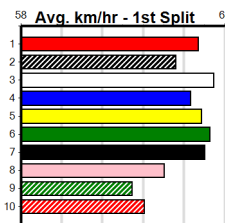

8 PREMIUM EQUITY (WA)[5]																	Has the speed to cross and lead, go close													
BK	D	Jan-22 KINLOCH BRAE				SHARED EQUITY												\$3.60												
Trainer: Angela Langton (Anakie)																	Winnings: \$44,980.00													
1st	(5)	33.2	525	MEA	R5	17-Aug-24	29.91	29.80	8.00	LWILLA BALE (30.47)	M/1111	. . .	SW	5.10	\$5.00	5	2	2	1	1	3	4	5	6	7	8	Prize	\$44,980.00		Best 34.50 Starts 40-7-11-4 Trk/Dst 4-1-0-1 APM \$14302
5th	(8)	33.2	515	SAN	R12	22-Aug-24	30.04	29.31	6.50	LMEPUNGA LUNA (29.62)	S/5655	5.29	\$3.00	5	2	2	1	1	3	4	5	6	7					

GOLF SIMULATOR NOW AT GE

Distance: 515m, Race Type: Grade 5, Total Prizemoney: \$8,785

1st: \$5,900, 2nd: \$1,820, 3rd: \$915, 4th: \$150

10

9:38PM

(VIC time)

SHREWD STICKER (3) was able to regain some confidence last time out and he is suited back to this journey. YOGEN BALE (5) has a good record here and he just needs a little room early on. PAW OSWALD (6) has pace to burn.