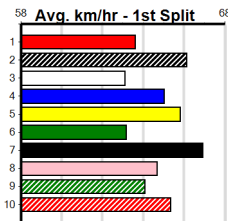

BOOK NOW FOR THE MELB CUP NOV 30

3

7:04PM

(VIC time)

Distance: 515m, Race Type: Grade 5, Total Prizemoney: \$8,785
1st: \$5,900, 2nd: \$1,820, 3rd: \$915, 4th: \$150

VILMA BALE (7) is armed with an explosive turn of foot once balanced and she will be carving out time on the arm. FLYING ENVY (8) was luckless in the G3 SA Oaks final and she just needs luck early on. PAW PETROV (3) continues to impress.