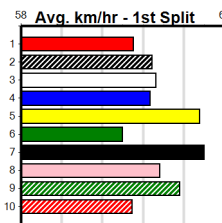

Watchdog Tips:

1

2

6

8

Bet:

Win 1

Main table containing 10 race entries. Each entry includes dog name, trainer, date, track, time, odds, and a 'Winning Boxes' table. Race 1: BO RHAPSODY [5] vs ABSOLUTE RUBY, \$3.40. Race 2: WHITE CREST [5] vs SUMMER SKYE, \$8.00. Race 3: TAKUMI BALE (NSW)[5] vs WINNIE ALLEN, \$16.00. Race 4: NINETYMILE WOW (QLD)[5] vs MY SUPERSTAR, \$7.50. Race 5: MARAIS BALE (NSW)[5] vs HAE ALLEN, \$10.00. Race 6: PAW EARNEST (NSW)[5] vs HADARAH BALE, \$4.00. Race 7: BREAKDOWN [5] vs ELUSIVE JEWEL, \$10.00. Race 8: ZIPPING MOFFAT (NSW)[5] vs ZIPPING SAMARA, \$6.50. Race 9: BANDIT BLUEY (NSW)[5] Res. vs OPAL ROCKS, \$12.00. Race 10: ALE [5] Res. vs TIGGERLONG GINGA, \$10.00.

SPORTSBET MAKE IT A MULTI

Distance: 515m, Race Type: Grade 5, Total Prizemoney: \$8,785

1st: \$5,900, 2nd: \$1,820, 3rd: \$915, 4th: \$150

VARSITY BALE (1) is drawn to settle closer to the speed and he can atone for some luckless runs of late. BARBIE ZEAL (3) tends to come out running and she will lead for a long way. PAW LOUIS (6) is showing promise