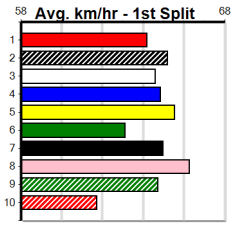

11
10:01PM
(VIC time)

BO RHAPSODY (1) owns a smart 29.56 PB here and he is drawn to get all the breaks. WHITE CREST (2) is racing with confidence and he can find the rail in the early stages. PAW EARNEST (6) will be charging at the business end.

Watchdog Tips:

1

2

6

8

Bet:

Win 1

Main table containing 10 race entries. Each entry includes dog name, trainer, date, track, time, odds, and a 'Winning Boxes' table. Race 1: BO RHAPSODY [5] vs ABSOLUTE RUBY, $3.40. Race 2: WHITE CREST [5] vs SUMMER SKYE, $8.00. Race 3: TAKUMI BALE (NSW)[5] vs WINNIE ALLEN, $16.00. Race 4: NINETYMILE WOW (QLD)[5] vs MY SUPERSTAR, $7.50. Race 5: MARAIS BALE (NSW)[5] vs HAE ALLEN, $10.00. Race 6: PAW EARNEST (NSW)[5] vs HADARAH BALE, $4.00. Race 7: BREAKDOWN [5] vs ELUSIVE JEWEL, $10.00. Race 8: ZIPPING MOFFAT (NSW)[5] vs ZIPPING SAMARA, $6.50. Race 9: BANDIT BLUEY (NSW)[5] Res. vs OPAL ROCKS, $12.00. Race 10: ALE [5] Res. vs TIGGERLONG GINGA, $10.00.