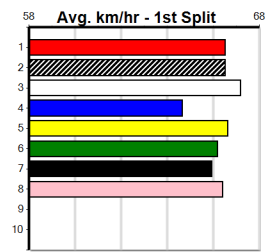

ADOPT A GREYHOUND TOONGABBIE LODGE

Distance: 515m, Race Type: Free For All, Total Prizemoney: $9,055
1st: $6,100, 2nd: $1,870, 3rd: $935, 4th: $150

BAGMAN (6) is airborne at present and he may be able to break up the field as they head through the bend. YACHI BALE (4) has wound back the clock in recent months and he just needs a clear crack mid race. PEPPER RUSH (5) must be respected

Watchdog Tips: 6 4 5 8 Bet: Win 6

TOKYO HEIST [4] Hit or miss early, rails draw helps, place hope $10.00
BK Dog Sep-21 Sire: SHIMA SHINE Dam: ELEVATED
Owner(s): GIZZY'S GANG (SYN), A Manolitsis, A Manolitsis, S Bevan
Trainer: Korie-lee Heinrich (Anakie)

SILKY SAUCE [4] Front runner, will cop pressure, place best $9.00
BK Dog May-21 Sire: SENNACHIE Dam: SHANLYN GEORGIE
Owner(s): Twice as quick (SYN), D Johnston, D Johnston
Trainer: Lisa Delbridge (Balliang)

CHAVERO [4] Rises in class, needs to lead, tough ask $12.00
BK Dog May-22 Sire: SHIMA SHINE Dam: ITA LOUISA
Owner(s): S Toner
Trainer: Stephen Toner (Bunyip)

YACHI BALE (NSW)[3] Superstar, flying at present, clear danger $2.80
F Dog Sep-20 Sire: ALLEN DEED Dam: SAMMY ALLEN
Owner(s): B Wheeler
Trainer: Mark Delbridge (Balliang)

PEPPER RUSH [4] Tough draw but can ping the lids, big threat $6.00
BD Dog Feb-22 Sire: FERNANDO BALE Dam: GOLDEN SHIRAZ
Owner(s): S Drummond
Trainer: Shane Drummond (Heathcote)

1

2

3

4

5