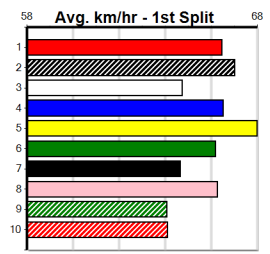

DOG LOTTO BEGINS NEXT THURSDAY

Distance: 515m, Race Type: Grade 5, Total Prizemoney: $8,785
1st: $5,900, 2nd: $1,820, 3rd: $915, 4th: $150

OUNCE OF LUCK (2) should be able to hold the early lead and he is hard to get past when on the arm. PAW BHODI (3) powered to the line in his top 30.25 Meadows win and she will get a nice run through. SPRITELY SIAN (8) is flying at present.

Watchdog Tips: 2 3 8 7 Bet: Box Quinella 2,3,8 ($10 for 333.33%)

GREMLIN [5] Well beaten here last time, needs it easier, no $16.00
Owner(s): HUNTER RACING (SYN), A Hunter, B Hunter, C Hunter
Sire: FERNANDO BALE Dam: NAUGHTY CAZZA
Trainer: Thomas Currie (Drouin)
Box History table and Prize Best Starts table included.

OUNCE OF LUCK [5] Looks the leader, bold front runner, yes $7.50
Owner(s): K King
Sire: MY REDEEMER Dam: STAR ANISE
Trainer: Kay King (Langwarrin)
Box History table and Prize Best Starts table included.

PAW BODHI (NSW)[5] Powerful type, can find the rail early, danger $6.00
Owner(s): B Wheeler
Sire: ALLEN DEED Dam: FANTA BALE
Trainer: Mark Delbridge (Balliang)
Box History table and Prize Best Starts table included.

WILD ROVER (NSW)[5] Beaten in all four runs here, prefer to watch $21.00
Owner(s): R Boyle
Sire: AUSSIE INFRARED Dam: SANDAVE REBEL
Trainer: Cooper Hayes (Mill Park)
Box History table and Prize Best Starts table included.

MY MAGIC MAN (TAS)[5] Huge talent but needs to lead, draw is a worry $3.40
Owner(s): P Ryan
Sire: SUPERIOR PANAMA Dam: MRS. WATERS
Trainer: Brooke Ennis (Avalon)
Box History table and Prize Best Starts table included.