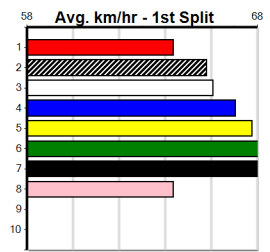

HARD STYLE RICO AT STUD

Distance: 715m, Race Type: Mixed 4/5, Total Prizemoney: $10,375
1st: $7,000, 2nd: $2,150, 3rd: $1,075, 4th: $150

GALACTIC SPARTAN (8) has been enormous in his past three wins and the speed map suits once again. DRILL SERGEANT (6) has the class edge over his rivals and he will be on the pace throughout. PASS MARK (7) may be the value runner

Watchdog Tips: 8 6 7 3 Bet: Win 8

JEREMY SPOKE [5] One paced, rises in class, prefer to watch $26.00
BK Dog Aug-21 Sire: NEED MY MONEYNOW Dam: LITTLE BIT SLICK
Owner(s): Flight Facilities (SYN), R Wagenaar, A Wagenaar
Trainer: Rowan Wagenaar (Langwarrin)

SMOLDERING DECAY [5] Steady record here, just not up to this level $41.00
BK Bitch May-20 Sire: BELLA INFRARED Dam: AFIRE LOVE
Owner(s): J Thorpe
Trainer: Jennifer Thorpe (Arthurs Creek)

PIGWIDGEON [5] Honest type, can find the rail early, respect $10.00
BEED Bitch Feb-21 Sire: FERNANDO BALE Dam: POLIJUICE POTION
Owner(s): BAG OF LOLLYS (SYN), L Cockerell, I Cockerell, M Dopfer
Trainer: Ian Cockerell (Buckley)

SEPHORA BALE (NSW)[5] Lacking confidence, gets back early, next time $16.00
BK Bitch Apr-21 Sire: FERAL FRANKY Dam: DYNA CARMEN
Owner(s): B Wheeler
Trainer: Robert Camilleri (Lara)

ETHANOL WATER [5] Star talent, last 50m is a concern, place claims $3.60
RBD Bitch Mar-22 Sire: DROOPYS SYDNEY Dam: MY ETHANOL
Owner(s): DAILLY GREYHOUND FARMS (SYN), G Dailly, T Dailly
Trainer: Thomas Dailly (Anakie)

1

2

3

4

5