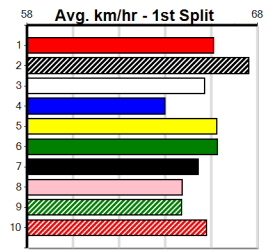

MILLION $$ WHEEL MELB CUP NIGHT

Distance: 515m, Race Type: Mixed 4/5, Total Prizemoney: $9,055
1st: $6,100, 2nd: $1,870, 3rd: $935, 4th: $150

URIEL BALE (4) is a gifted chaser when right and he will find this easier than his past two runs. SHIMA STEEL (2) is better than his form reads and he could lead for a long way, while SWINDLED (6) just needs to step on terms

Watchdog Tips: 4 2 6 1 Bet: Win 4

RUXTON FLAME [4] Racing well, settles on the speed, respect $9.00
WBK Dog Jul-22 Sire: FERNANDO BALE Dam: SILKEN
Owner(s): S O'hehir
Trainer: Jeffrey Britton (Anakie)

SHIMA STEEL [5] Looks the leader, class edge, main danger $3.60
BE Dog Nov-21 Sire: SHIMA SHINE Dam: LILLY FOX
Owner(s): KOOWEE (SYN), D Gleeson, R Cummings, M Hildebrand, P Chopping, G Hildebrand
Trainer: Thomas Dailly (Anakie)

ASTRONOMICA [4] Back in form but this is harder, prefer to watch $16.00
BK Dog Jun-21 Sire: ASTON DEE BEE Dam: MISS MORRISSET
Owner(s): G Johnson
Trainer: Garry Johnson (Chum Creek)

URIEL BALE (NSW)[4] Tough draw but is a huge talent, go close if steps $4.80
BK Dog Jan-22 Sire: BARCIA BALE Dam: WELSLY BALE
Owner(s): B Wheeler
Trainer: Robert Camilleri (Lara)

MINH TEDDY [4] Hit or miss, drawn to find bother, next time $12.00
BKW Dog May-22 Sire: BERNARDO Dam: GLORIOUS
Owner(s): A Johnston
Trainer: Dawn Johnston (Toongabbie)

1

2

3

4

5