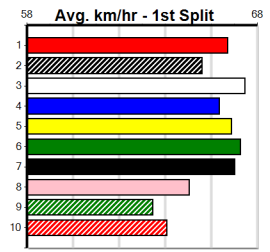

GOLF SIMULATOR NOW AT GE

Distance: 515m, Race Type: Grade 5, Total Prizemoney: $8,785
1st: $5,900, 2nd: $1,820, 3rd: $915, 4th: $150

SHREWD STICKER (3) was able to regain some confidence last time out and he is suited back to this journey. YOGEN BALE (5) has a good record here and he just needs a little room early on. PAW OSWALD (6) has pace to burn.

Watchdog Tips: 3 5 6 8 Bet: Win 3

Race 1: ROCK ME ROCCO [5] Far from disgraced here last week, place claims $8.00. Includes dog details, winning distances, weights, and a box history table.

Race 2: ASTON MICHIGAN [5] Lack of early speed is a worry, needs a mix up $21.00. Includes dog details, winning distances, weights, and a box history table.

Race 3: SHREWD STICKER (NSW)[5] Returned to form last time, hard to hold out $3.40. Includes dog details, winning distances, weights, and a box history table.

Race 4: ZIPPING WHINCUP (NSW)[5] Draw helped at The Meadows, place claims $6.50. Includes dog details, winning distances, weights, and a box history table.

Race 5: YOGEN BALE (NSW)[5] Explodes soon after box rise, main danger $6.00. Includes dog details, winning distances, weights, and a box history table.