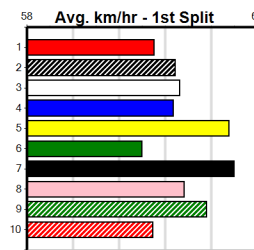

SPORTSBET MAKE IT A MULTI

Distance: 515m, Race Type: Grade 5, Total Prizemoney: $8,785
1st: $5,900, 2nd: $1,820, 3rd: $915, 4th: $150

VARSITY BALE (1) is drawn to settle closer to the speed and he can atone for some luckless runs of late. BARBIE ZEAL (3) tends to come out running and she will lead for a long way. PAW LOUIS (6) is showing promise

Watchdog Tips: **1** **3** **6** **4** Bet: **Box Quinella 1,3,6 ($10 for 333.33%)**

Varsity Bale (NSW) [5] Powerful type, drawn to settle close, yes $4.80
BD Dog Apr-22 Sire: CHRISTO BALE Dam: DYNA ROMY Trainer: Samantha Grenfell (Anakie)
Winning Distances: < 300m (0) 300 - 399m (1) 400 - 499m (2) 500 - 599m (1) 600 - 699m (0) > 700m (0)
Winning Weights: 38.1(1) 38.3(1) 38.5(1) 40.4(1)
4th (1) 40.0 515 SAN R9 15-Aug-24 29.94 29.09 4.25L MASTER PABLO (29.66) M/6433 . . . . 5.28 $8.10 5
4th (2) 40.2 515 SAN R11 22-Aug-24 29.76 29.31 3.5L PAW ZELINI (29.52) S/6654 . . . . 5.35 $16.80 5
1st (5) 40.4 525 MEP R10 28-Aug-24 30.11 29.95 1.25L BLUE CABANG (30.18) S/6442 . . . . 5.34 $10.00 5H
2nd (6) 40.3 595 SAP R5 02-Sep-24 34.74 34.61 2.00L FIVE CROWNS (34.61) M/3322 . . . . 9.46 $4.70 RWH
7th (8) 40.0 525 MEA R1 07-Sep-24 30.36 29.55 6.00L BILLY INTENTION (29.95) M/7667 . . . . 5.27 $16.80 5F
7th (8) 39.6 595 SAN R7 12-Sep-24 34.89 33.97 8.00L PAW YASMIN (34.35) S/8777 . . . . 9.76 $8.00 RWF
4th (6) 40.0 515 SAN R2 19-Sep-24 30.25 29.57 2.50L WREN BALE (30.09) S/8864 . . . . 5.31 $10.10 5
7th (8) 40.2 730 MEP R5 25-Sep-24 44.42 43.45 14.00L VISTA ARGON (43.45) S/4246 . . . . VO 5.15 $4.10 RW
Last 3 wins NOT included above
1st (3) 38.5 460 GEL R4 18-Mar-24 26.01 26.01 2.00L YANGGATA BALE (26.14) M/211 . . . . 6.64 $2.00 M
1st (6) 38.3 450 BAL R7 22-Apr-24 25.46 25.46 7.00L OUR LAST HOPE (25.95) M/621 . . . . 6.93 $1.90 T3-RW
1st (2) 38.1 390 WBL R2 25-Apr-24 22.24 22.14 4.25L ASTON VERONA (22.53) M/41 . . . . SW 8.79 $2.40 X67

Aussie Supreme [5] Great effort last time out, put in exotics $3.60
RF Dog Oct-21 Sire: AUSSIE INFRARED Dam: DOUBLE SUPREME Trainer: Tony Tufo (Labetouche)
Winning Distances: < 300m (0) 300 - 399m (5) 400 - 499m (3) 500 - 599m (0) 600 - 699m (0) > 700m (0)
Winning Weights: 32.6(1) 32.8(1) 33.0(1) 33.1(2) 33.2(1) 33.3(1) 33.4(1)
6th (1) 33.0 460 WGL R8 30-Jul-24 26.32 25.99 4.75L AFTER THE SIREN (25.99) S/876 . . . . 6.88 $20.90 X45
5th (2) 33.0 460 WGL R8 06-Aug-24 26.35 25.64 2.00L HIERARCHY (26.22) S/466 . . . . 6.63 $2.60 5
1st (5) 33.2 460 WGL R7 13-Aug-24 25.93 25.71 1.00L LUXFORD (25.92) M/211 . . . . 6.56 $7.60 5
2nd (7) 32.9 410 HOR R10 19-Aug-24 23.53 22.84 4.25L NOCTILUCENT (23.25) S/42 . . . . 10.70 $6.80 5
1st (7) 33.1 300 HVL R9 25-Aug-24 16.62 16.50 2.50L OCEAN BURN (16.80) M/8 . . . . 4.00 $3.60 5H
6th (7) 32.9 400 GEL R5 13-Sep-24 23.13 22.65 4.00L INTREPID BALE (22.86) S/67 . . . . 8.62 $3.60 X45
1st (8) 33.4 400 GEL R12 20-Sep-24 22.79 22.35 0.50L TINKER GOOSE (22.83) S/22 . . . . 8.55 $3.70 5
3rd (2) 33.3 460 GEL R6 28-Sep-24 25.71 25.58 1.75L MEPUNGA OLLIE (25.59) S/422 . . . . 6.69 $32.00 X45
Last 3 wins NOT included above
1st (4) 33.1 300 HVL R3 24-Dec-23 16.67 16.46 2.00L AYIA NEIGHBOUR (16.80) Q/1 . . . . 3.85 $11.00 RWF
1st (1) 32.8 395 TRA R6 14-Jun-24 22.04 21.79 1.75L BLUE BLOOD (22.16) M/411 . . . . SW 3.76 $13.90 SH
1st (8) 33.3 400 WGL R9 02-Jul-24 22.94 22.51 3.25L IMPERIAL SON (23.15) M/11 . . . . 8.36 $5.80 5