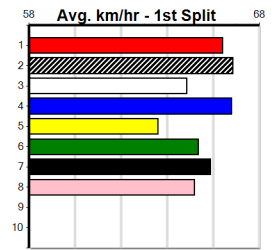

MELB CUP HEATS SAT NOV 23

Distance: 595m, Race Type: Mixed 4/5, Total Prizemoney: $10,375
1st: $7,000, 2nd: $2,150, 3rd: $1,075, 4th: $150

DENISON FRISBY (1) is as consistent as they come and he is drawn to get all the breaks. FRED ROSE (3) is all class and he may be suited to this distance range, while WERRIS BALE (8) is racing with confidence and he will dial up the pressure mid race.

Watchdog Tips: 1 3 8 6 Bet: Win 1

1 DENISON FRISBY [4] Consistent type, gets the gun run, go close $3.60
BK Dog Sep-21 Sire: MEPUNGA BLAZER Dam: ARABELLA FIGG
Owner(s): BAG OF LOLLYS (SYN), L Cockerell, I Cockerell, M Dopper
Trainer: Ian Cockerell (Buckley)

2 DOTTY'S GIFT [5] Regained confidence last time, place claims $12.00
BK Bitch Dec-20 Sire: BELLA INFRARED Dam: AMELIA CHRISTA
Owner(s): R Moore
Trainer: Robin Moore (Devon Meadows)

3 FRED ROSE [5] All star, may be suited to this trip, danger $3.60
WBK Dog Dec-20 Sire: FERNANDO BALE Dam: DASH OF ROSE
Owner(s): S Chignell
Trainer: Jeffrey Chignell (Rosedale)

4 VOSS ALI [5] Beaten in both runs here, drawn to find bother $10.00
BK Dog Feb-22 Sire: BARCIA BALE Dam: SWEET AS EMM
Owner(s): N Mugavin
Trainer: Brendan Pursell (Lara)

5 IRMA PINCE [4] May get buried too far back early, next time $16.00
BK Bitch Dec-20 Sire: BERNARDO Dam: ROLANDA HOOCH
Owner(s): BAG OF LOLLYS (SYN), L Cockerell, I Cockerell, M Dopper
Trainer: Ian Cockerell (Buckley)