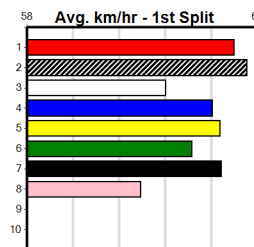

PHOTO MAN AT STUD

Distance: 595m, Race Type: Grade 5, Total Prizemoney: $10,095
1st: $6,800, 2nd: $2,095, 3rd: $1,050, 4th: $150

LANFRANCO (7) can be hard to follow but he is one of the most gifted chasers in work and he just needs to step. OSANNA BALE (1) has a good record here and she will scrape the paint from the outset. WREN BALE (3) is racing with confidence.

Watchdog Tips: 7 1 3 5 Bet: Box Quinella 1,3,7 ($10 for 333.33%)

OSANNA BALE (NSW)[5] Consistent type, scrapes the paint, danger $6.00
Owner(s): B Wheeler
Winning Distances: < 300m (0) 300 - 399m (0) 400 - 499m (3) 500 - 599m (8) 600 - 699m (3) > 700m (0)
Box History table and Prize Best Starts table included.

EXTREMELY POTENT [5] Front runner, will cop pressure, place best $4.80
Owner(s): BURGIN RACING (SYN), M Burgin, B Burgin
Winning Distances: < 300m (0) 300 - 399m (2) 400 - 499m (4) 500 - 599m (3) 600 - 699m (1) > 700m (0)
Box History table and Prize Best Starts table included.

WREN BALE (NSW)[5] Racing well, good mid race pace, threat $10.00
Owner(s): B Wheeler
Winning Distances: < 300m (0) 300 - 399m (0) 400 - 499m (1) 500 - 599m (4) 600 - 699m (0) > 700m (0)
Box History table and Prize Best Starts table included.

STELLA GIRL [5] Can take a while to wind up, needs a mix up $51.00
Owner(s): A Rippon
Winning Distances: < 300m (0) 300 - 399m (1) 400 - 499m (2) 500 - 599m (1) 600 - 699m (5) > 700m (0)
Box History table and Prize Best Starts table included.

ASTON FIGARO [5] Has the speed to cross and lead, value runner $7.50
Owner(s): R Borda
Winning Distances: < 300m (0) 300 - 399m (3) 400 - 499m (4) 500 - 599m (5) 600 - 699m (0) > 700m (0)
Box History table and Prize Best Starts table included.