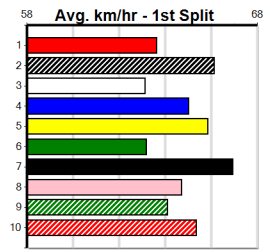

BOOK NOW FOR THE MELB CUP NOV 30

Distance: 515m, Race Type: Grade 5, Total Prizemoney: $8,785
1st: $5,900, 2nd: $1,820, 3rd: $915, 4th: $150

VILMA BALE (7) is armed with an explosive turn of foot once balanced and she will be carving out time on the arm. FLYING ENVY (8) was luckless in the G3 SA Oaks final and she just needs luck early on. PAW PETROV (3) continues to impress.

Watchdog Tips: 7 8 3 1 Bet: Win 7

BILLY INTENTION [5] Powerful type, racing with confidence, respect
Owner(s): O'Neill Racing (SYN), T O'Neill, T O'Neill, T O'Neill, M O'Neill
Trainer: Tom O'Neill (Pearcedale) $6.00

JAMIE BALE (NSW)[5] Strong type, scrapes the paint, place claims
Owner(s): B Wheeler
Trainer: Mark Delbridge (Balliang) $7.50

PAW PETROV (NSW)[5] SA Oaks winner, continues to impress, threat
Owner(s): B Wheeler
Trainer: Mark Delbridge (Balliang) $3.40

FERNANDO GOMEZ [5] Runs into a couple of likely types, tested
Owner(s): HUNTER RACING (SYN), A Hunter, B Hunter, C Hunter
Trainer: Brett Hunter (Cranbourne) $21.00

MULTI MATT [5] Former star, down on best form, next time
Owner(s): Hammy (SYN), G Farrugia, W Gallagher, M Field
Trainer: Jeffrey Britton (Anakie) $26.00