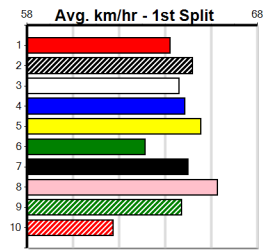

BO RHAPSODY (1) owns a smart 29.56 PB here and he is drawn to get all the breaks. WHITE CREST (2) is racing with confidence and he can find the rail in the early stages. PAW EARNEST (6) will be charging at the business end.

Watchdog Tips: 1 2 6 8 Bet: Win 1

BO RHAPSODY [5] No luck in his past two, can atone, go close $3.40
Owner(s): Ruby Syndicate (SYN), R Matthews, A Scott, M Lowe, E Scott, N Brown, D Gleeson, G Johnson, V
Winning Distances: < 300m (0) 300 - 399m (2) 400 - 499m (7) 500 - 599m (3) 600 - 699m (0) > 700m (0)
Trainer: Dawn Johnston (Toongabbie)

WHITE CREST [5] Racing well, can find the rail early, main danger $8.00
Owner(s): R Mccullagh
Winning Distances: < 300m (0) 300 - 399m (1) 400 - 499m (9) 500 - 599m (4) 600 - 699m (0) > 700m (0)
Trainer: Ronald Mccullagh (Lara)

TAKUMI BALE (NSW)[5] Hit or miss early, may get crowded, next time $16.00
Owner(s): B Wheeler
Winning Distances: < 300m (0) 300 - 399m (1) 400 - 499m (2) 500 - 599m (2) 600 - 699m (0) > 700m (0)
Trainer: Rebecca Gibbons (Avalon)

NINETYMILE WOW (QLD)[5] Racing well, good muster, can run a drum $7.50
Owner(s): Ninetymile Kennels (SYN), B Whitford, G Whitford, C Johnson
Winning Distances: < 300m (0) 300 - 399m (2) 400 - 499m (5) 500 - 599m (2) 600 - 699m (0) > 700m (0)
Trainer: Taylor Thornton (Pearcedale)

MARAIS BALE (NSW)[5] Down on confidence, may get crowded, tough ask $10.00
Owner(s): B Wheeler
Winning Distances: < 300m (0) 300 - 399m (0) 400 - 499m (3) 500 - 599m (1) 600 - 699m (0) > 700m (0)
Trainer: Rebecca Gibbons (Avalon)

1

2

3

4

5