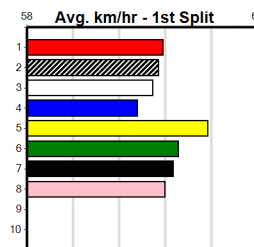

GREYHOUNDS ENTERTAINMENT

Distance: 595m, Race Type: Grade 5, Total Prizemoney: $10,095
1st: $6,800, 2nd: $2,095, 3rd: $1,050, 4th: $150

PREMIUM EQUITY (8) should have enough pace to cross early and he is hard to get past when on the arm. VISTA ARGON (6) owns a handy 34.28 PB here and he just needs a little luck early on. JACKPOT JEWEL (2) is racing with confidence.

Watchdog Tips: 8 6 2 3 Bet: Win 8

Form Box Wgt Dist Track Date Time BON Margin 1st/2nd (Time) PIR Checked Comment W/R Split 1 S/P Grade

PONTING [5] Down on confidence, draw helps, place claims $7.50
Owner(s): G Masterson
Sire: SH AVATAR Dam: ROCKIN' ROSIE
Trainer: Grant Masterson (Tyabb)
Box History table and Prize Best Starts table included.

JACKPOT JEWEL [5] Impressive Meadows winner, threat with luck $3.60
Owner(s): N Beltran
Sire: FERNANDO BALE Dam: ELUSIVE JEWEL
Trainer: Wayne Gray (Wendouree)
Box History table and Prize Best Starts table included.

DARNUM FOX [5] Can unwind a powerful finish, must keep safe $10.00
Owner(s): P Handley
Sire: BERNARDO Dam: DARNUM DASHER
Trainer: Peter Handley (Darnum)
Box History table and Prize Best Starts table included.

VALOR BALE (NSW)[5] Former class act, down on best form, risky $10.00
Owner(s): B Wheeler
Sire: ALLEN DEED Dam: SAMMY ALLEN
Trainer: Mark Delbridge (Balliang)
Box History table and Prize Best Starts table included.

JOAN'S GEM [5] Talented but racing well below her best, tested $12.00
Owner(s): EDITHVALE (SYN), I Bradshaw, M Bradshaw
Sire: ASTON DEE BEE Dam: MADALIA MAGGIE
Trainer: Michael Bradshaw (Seaford)
Box History table and Prize Best Starts table included.

1

2

3

4

5