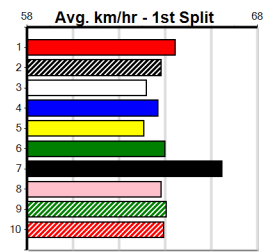

SPORTSBET NOBODY DOES IT EASIER

1

6:22PM

(VIC time)

Distance: 515m, Race Type: Mixed 6/7, Total Prizemoney: $8,785
1st: $5,900, 2nd: $1,820, 3rd: $915, 4th: $150

PAW VORTEX (8) has been ultra impressive to date and a clean getaway can see him atone for his luckless run here last week. SAINT NIFTY (7) was dominant on debut and he has the speed to cross early on. PAW IKE (5) just needs luck early on.

Watchdog Tips: **8** **7** **5** **3** **Bet:** **Win 8**

CANYA KIPPER (NSW)[7] **Hit or miss early, may get crowded early, risky** **$9.00**

BEED Dog Nov-22 Sire: DROOPYS SYDNEY Dam: JUST TERMS
Owner(s): Kipper Syndicate (SYN), P Mcdowall, A Thomson
Winning Distances: < 300m (0) 300 - 399m (0) 400 - 499m (1) 500 - 599m (1) 600 - 699m (0) > 700m (0)
Winning Weights: 32.5(1)

2nd	1st	3rd	4th	5th	6th	7th	8th
(1) 32.4 515 SAP R2	03-Jun-24	29.97	29.83	1.25L DEVIOUS (29.88)	M/2222	5.21	$3.30 MH
(3) 32.7 515 SAN R1	13-Jun-24	29.95	29.38	1.00L DEVIOUS (29.89)	M/3333	5.29	$6.80 MF
(7) 32.5 515 SAP R1	17-Jun-24	29.75	29.74	4.75L LIBERTY KELTON (30.08)	Q/2211	5.21	$2.10 M
(8) 32.4 515 SAN R1	27-Jun-24	30.16	29.21	1.00L MISS MARY JO (30.10)	M/5534	5.29	$4.00 X67
(7) 32.5 525 MEA R1	28-Sep-24	30.55	29.60	0.75L DROP OF INK (30.52)	S/3234	5.23	$1.40 X67

Box History

Bx	1st	2nd	3rd	4th	5th	6th	7th	8th
1		1						
2								
3			1					
4								
5								
6								
7	1							
8				1				

Prize Best Starts Trk/Dts APM: $5375.00, 29.75(7)-17/6/24, 5-1-2-1, 4-1-2-0, 3591

DAINTREE ASTER [6] **Solidly placed in all three runs here, place again** **$10.00**

BK Bitch Oct-22 Sire: FERAL FRANKY Dam: WHISTLING BULLET
Owner(s): LUCKY ELEVEN (SYN), K Joske, G Joske
Winning Distances: < 300m (0) 300 - 399m (0) 400 - 499m (2) 500 - 599m (0) 600 - 699m (0) > 700m (0)
Winning Weights: 26.2(1) 26.3(1)

4th	1st	2nd	3rd	4th	5th	6th	7th	8th
(7) 26.6 510 SLE R5	07-Aug-24	29.53	28.75	6.50L GAZING COLLINDA (29.11)	M/644	9.52	$13.90 X67	
(5) 26.6 400 WGL R3	13-Aug-24	23.36	22.43	11.00 MYSTERY TERMS (22.64)	M/65	8.73	$32.80 7	
(4) 26.6 515 SAP R2	19-Aug-24	30.02	29.31	8.50L PAW EARNST (29.45)	M/2333	5.14	$56.30 RW	
(4) 26.3 435 SLE R4	28-Aug-24	24.42	24.42	13.00 VIENNA GOLD (25.26)	Q/111	5.22	$3.70 X67	
(4) 26.4 525 MEP R11	04-Sep-24	30.63	30.09	5.50L BEGGIN' (30.27)	M/5554	5.20	$3.00 X67H	
(4) 26.6 515 SAN R2	12-Sep-24	29.90	29.20	1.25L PAW FREDRICK (29.82)	Q/1111	5.18	$10.40 X67	
(6) 26.6 510 SLE R9	22-Sep-24	29.63	28.43	5.00L PAW DIMETRA (29.28)	S/766	9.87	$1.70 RW	
(4) 26.7 515 SAN R1	26-Sep-24	29.87	29.29	0.75L RHUBARB (29.82)	Q/3222	5.09	$14.90 X67	

Box History

Bx	1st	2nd	3rd	4th	5th	6th	7th	8th
1				1				
2					2			
3								
4	1	3	2	2			1	
5		1		1	1	1		
6				1				
7	1		1	1			2	
8					1			

Prize Best Starts Trk/Dts APM: $9282.14, 29.87(4)-26/9/24, 23-2-4-3, 3-0-2-1, 7283