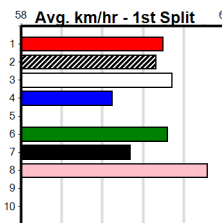

SPORTSBET HT1

Distance: 390m, Race Type: Mixed 6/7 Heat, Total Prizemoney: \$2,925
1st: \$1,950, 2nd: \$600, 3rd: \$300, 4th: \$75

9

8:05PM

(VIC time)

SUPER SEATTLE (8) has been impressive to date and he is ideally drawn out wide. PAW WHITLEY (6) was far from disgraced here last time and she will appreciate the empty draw inside. SAINT XAVIER (3) is showing some promise.