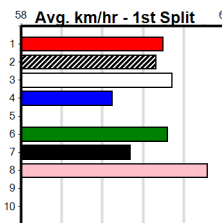

SPORTSBET HT1

Distance: 390m, Race Type: Mixed 6/7 Heat, Total Prizemoney: $2,925
1st: $1,950, 2nd: $600, 3rd: $300, 4th: $75

9

8:05PM

(VIC time)

SUPER SEATTLE (8) has been impressive to date and he is ideally drawn out wide. PAW WHITLEY (6) was far from disgraced here last time and she will appreciate the empty draw inside. SAINT XAVIER (3) is showing some promise.

Watchdog Tips: **8** **6** **3** **1** **Bet:** **Win 8**