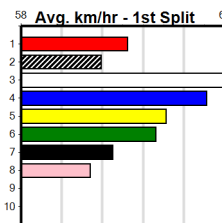

SPORTSBET HT2

Distance: 390m, Race Type: Mixed 6/7 Heat, Total Prizemoney: \$2,925
1st: \$1,950, 2nd: \$600, 3rd: \$300, 4th: \$75

10

8:26PM

(VIC time)

OCEAN SHARNI (6) was never headed in her handy 22.31 maiden win here and she will prove hard to reel in again. DELL MISTER (4) has been consistent to date and he will be on the pace from the outset. SILVER SERVICE (1) has the good draw.