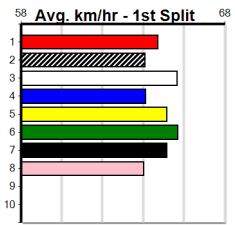

ONE MORE RACE TO GO

Distance: 390m, Race Type: Grade 5, Total Prizemoney: \$2,925
1st: \$1,950, 2nd: \$600, 3rd: \$300, 4th: \$75

12

9:11PM

(VIC time)

FANCY KIAARN (5) is better than her past two and she will find this a lot easier. SHERICKA (3) was never headed here two runs back and she will be in the firing line from the outset. SAINT TOMMY (4) continues to improve and just needs luck