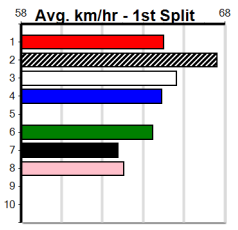

CASSIGN DESIGN

Distance: 390m, Race Type: Grade 5, Total Prizemoney: $2,925
1st: $1,950, 2nd: $600, 3rd: $300, 4th: $75

3

5:57PM

(VIC time)

SHARE MY ORBIT (2) was brilliant when placed at Geelong last time and he can go one better this time around. CORTEZ BALE (3) has a good record here and he will follow the two across early on. ASTON TRUMAN (4) is nearing another win

Watchdog Tips: **2** **3** **4** **6** **Bet:** **Box Quinella 2,3,4 ($10 for 333.33%)**