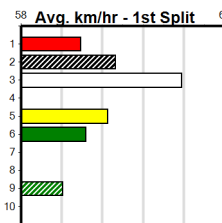

13 RACES TODAY

Distance: 390m, Race Type: Maiden, Total Prizemoney: $2,535
1st: $1,680, 2nd: $520, 3rd: $260, 4th: $75

1
5:21PM
(VIC time)

JAZZY HOPE (4) is a member of a powerful kennel and she is sure to have plenty of support on debut. PAW JOLYN (1) was far from disgraced here last time and she will be even better for the run. STILTON INDIE (5) can run a cheeky race.

Watchdog Tips: **4** **1** **5** **7** **Bet:** **Box Quinella 1,4,5 ($10 for 333.33%)**