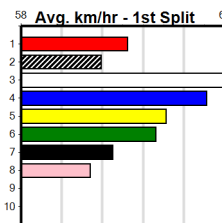

SPORTSBET HT2

Distance: 390m, Race Type: Mixed 6/7 Heat, Total Prizemoney: $2,925
1st: $1,950, 2nd: $600, 3rd: $300, 4th: $75

10

8:26PM

(VIC time)

OCEAN SHARNI (6) was never headed in her handy 22.31 maiden win here and she will prove hard to reel in again. DELL MISTER (4) has been consistent to date and he will be on the pace from the outset. SILVER SERVICE (1) has the good draw.

Watchdog Tips: **6** **4** **1** **5** **Bet:** **Win 6**