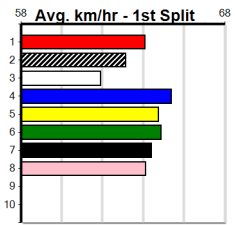

WARRNAMBOOL RACE 13

Distance: 390m, Race Type: Grade 5, Total Prizemoney: \$2,925
1st: \$1,950, 2nd: \$600, 3rd: \$300, 4th: \$75

13 (E1)

9:32PM

(VIC time)

DIVA DAVINA (8) was a strong 22.47 winner here recently and she is suitably drawn out wide. BIG SOLOMONA (7) can come out running and he has a good record here, while MYOLA THUNDER (4) is better than his past three runs.