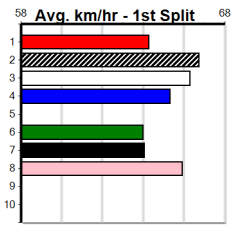

EDWARDS ELECTRICAL

Distance: 390m, Race Type: Mixed 4/5, Total Prizemoney: $3,360
1st: $2,250, 2nd: $690, 3rd: $345, 4th: $75

4

6:19PM

(VIC time)

FABIO GIBLET (7) has been consistent to date and he should have enough pace to cross and lead throughout. RUBY'S DESIRE (6) has a good record here and she will be in the firing line throughout. SHAKA GOES BANG (8) is racing with confidence

Watchdog Tips:

7

6

8

2

Bet:

Win 7