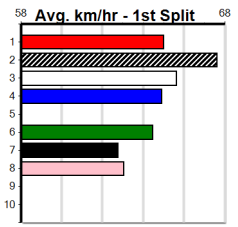

CASSIGN DESIGN

Distance: 390m, Race Type: Grade 5, Total Prizemoney: $2,925
1st: $1,950, 2nd: $600, 3rd: $300, 4th: $75

3

5:57PM

(VIC time)

SHARE MY ORBIT (2) was brilliant when placed at Geelong last time and he can go one better this time around. CORTEZ BALE (3) has a good record here and he will follow the two across early on. ASTON TRUMAN (4) is nearing another win

Watchdog Tips: **2** **3** **4** **6** **Bet:** **Box Quinella 2,3,4 ($10 for 333.33%)**