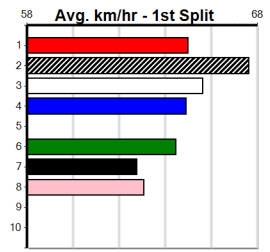

CASSIGN DESIGN

Distance: 390m, Race Type: Grade 5, Total Prizemoney: $2,925
1st: $1,950, 2nd: $600, 3rd: $300, 4th: $75

SHARE MY ORBIT (2) was brilliant when placed at Geelong last time and he can go one better this time around. CORTEZ BALE (3) has a good record here and he will follow the two across early on. ASTON TRUMAN (4) is nearing another win

Watchdog Tips: 2 3 4 6 Bet: Box Quinella 2,3,4 ($10 for 333.33%)

FERGUS BALE (NSW)[5] Hit or miss early, pace outside is a worry $9.00
BK Dog Nov-21 Sire: DYNA VILLA Dam: HADEEL BALE
Owner(s): L Harris
Trainer: Luke Harris (Devon Meadows)
Winning Distances: < 300m (0) 300 - 399m (2) 400 - 499m (7) 500 - 599m (0) 600 - 699m (0) > 700m (0)
Winning Weights: 33.9(1) 34.2(1) 34.6(1) 34.9(1) 35.8(1) 36.0(2) 36.1(1) 36.5(1)
Box History table and Prize Best Starts Trk/Dts APM

SHARE MY ORBIT [5] Brilliant effort last time, likely leader, yes $2.80
BE Dog Jan-21 Sire: PINDARI EXPRESS Dam: IMMINENT
Owner(s): G Collins
Trainer: Mark Johnson (Ross Creek)
Winning Distances: < 300m (0) 300 - 399m (1) 400 - 499m (6) 500 - 599m (2) 600 - 699m (0) > 700m (0)
Winning Weights: 31.8(1) 32.1(1) 32.4(1) 32.6(1) 32.8(2) 32.9(2) 33.1(1)
Box History table and Prize Best Starts Trk/Dts APM

CORTEZ BALE (NSW)[5] Solid record here, has early speed, main danger $4.20
BK Dog Feb-22 Sire: BARCIA BALE Dam: IYLEE BALE
Owner(s): A Gurry
Trainer: Andrea Gurry (Nhill)
Winning Distances: < 300m (0) 300 - 399m (4) 400 - 499m (4) 500 - 599m (0) 600 - 699m (0) > 700m (0)
Winning Weights: 32.2(1) 32.3(1) 32.5(1) 32.8(1) 32.9(1) 33.8(1) 34.0(1) 34.2(1)
Box History table and Prize Best Starts Trk/Dts APM

ASTON TRUMAN [5] Consistent type, empty draw helps, threat $4.60
BK Dog Dec-21 Sire: ZIPPING GARTH Dam: ASTON TARA
Owner(s): R Borda
Trainer: Trent Blacker (Mitchell Park)
Winning Distances: < 300m (0) 300 - 399m (3) 400 - 499m (2) 500 - 599m (0) 600 - 699m (0) > 700m (0)
Winning Weights: 32.8(1) 33.1(2) 33.4(1) 33.5(1)
Box History table and Prize Best Starts Trk/Dts APM

*** VACANT BOX ***
Sire: Dam:
Owner(s):
Trainer:
Winning Distances: < 300m (0) 300 - 399m (0) 400 - 499m (0) 500 - 599m (0) 600 - 699m (0) > 700m (0)
Winning Weights:
Box History