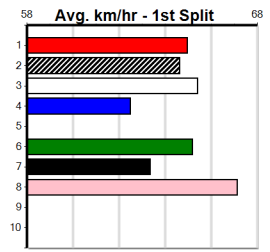

9

8:05PM

(VIC time)

Distance: 390m, Race Type: Mixed 6/7 Heat, Total Prizemoney: $2,925
1st: $1,950, 2nd: $600, 3rd: $300, 4th: $75

SUPER SEATTLE (8) has been impressive to date and he is ideally drawn out wide. PAW WHITLEY (6) was far from disgraced here last time and she will appreciate the empty draw inside. SAINT XAVIER (3) is showing some promise.

Watchdog Tips: 8 6 3 1 Bet: Win 8

Form Box Wgt Dist Track Date Time BON Margin 1st/2nd (Time) PIR Checked Comment W/R Split 1 S/P Grade

MISCHIEF MATE [6] Consistent to date, draw helps, must keep safe $9.00
Owner(s): D Keane
Winning Distances: < 300m (0) 300 - 399m (2) 400 - 499m (0) 500 - 599m (0) 600 - 699m (0) > 700m (0)
Box History table and Prize Best Starts Trk/Dts APM

CINDY'S FIRE [7] Placed in two of three here, place hope again $7.50
Owner(s): M Rodgers
Winning Distances: < 300m (0) 300 - 399m (0) 400 - 499m (1) 500 - 599m (0) 600 - 699m (0) > 700m (0)
Box History table and Prize Best Starts Trk/Dts APM

SAINT XAVIER [7] Never headed last time, threat if crosses $4.60
Owner(s): P Byrne
Winning Distances: < 300m (0) 300 - 399m (1) 400 - 499m (0) 500 - 599m (0) 600 - 699m (0) > 700m (0)
Box History table and Prize Best Starts Trk/Dts APM

SHANLYN ROVER [7] BIKs Poor strike rate, drawn to find bother, tested $21.00
Owner(s): C Baker
Winning Distances: < 300m (0) 300 - 399m (1) 400 - 499m (0) 500 - 599m (0) 600 - 699m (0) > 700m (0)
Box History table and Prize Best Starts Trk/Dts APM

*** VACANT BOX ***
Owner(s):
Winning Distances: < 300m (0) 300 - 399m (0) 400 - 499m (0) 500 - 599m (0) 600 - 699m (0) > 700m (0)
Winning Weights:
Trainer:
Box History

1

2

3

4

5