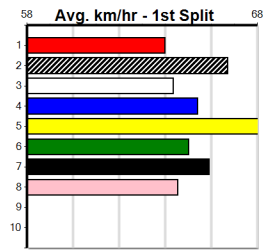

GREAT CHASE HT13

Distance: 450m, Race Type: Restricted Win Heat, Total Prizemoney: $3,875
1st: $2,600, 2nd: $800, 3rd: $400, 4th: $75

ASTON KING (7) was a dazzling 22.14 winner here last time and he will appreciate the rise in distance. SHOW CAUSE (1) is better than her past few runs and she is drawn to get all the breaks. BLESSED RAIN (2) is showing promise.

Watchdog Tips: 7 1 2 5 Bet: Win 7

SHOW CAUSE [5] Loves a rails draw, pace to burn, main danger $3.40
Owner(s): G George
Winning Distances: < 300m (0) 300 - 399m (0) 400 - 499m (5) 500 - 599m (0) 600 - 699m (0) > 700m (0)
Winning Weights: 27.5(1) 27.7(2) 27.8(2)
3rd (4) 27.8 425 BEN R11 09-Aug-24 24.46 23.88 7.50L PAW ZELINI (23.95) M/776 . . . 6.77 $4.60 5
4th (3) 28.0 450 BAL R4 14-Aug-24 25.76 25.35 2.25L LETHAL AVENGER (25.61) M/576 . . . 6.69 $24.10 RWH
1st (2) 27.8 425 BEN R3 23-Aug-24 24.06 23.83 2.00L FABIO GIBLET (24.18) Q/221 . . . SW 6.53 $2.60 5
4th (5) 27.8 450 WBL R7 29-Aug-24 25.72 25.19 4.25L WILD BANKER (25.44) M/444 . . . VO 6.85 $16.70 X45
7th (5) 27.8 450 BAL R8 04-Sep-24 25.71 25.40 3.25L WHERE'S WALTER (25.49) M/555 . . . 6.77 $13.10 X45
2nd (5) 27.8 450 WBL R8 12-Sep-24 25.72 25.32 0.50L LEKTRA LYANNA (25.69) M/321 . . . 6.80 $10.00 X45
4th (6) 27.9 450 BAL R6 18-Sep-24 25.53 25.18 3.75L RICKY BOBBY RIOT (25.28) M/444 . . . 6.67 $28.50 5
5th (7) 28.0 450 BAL R6 25-Sep-24 26.12 25.40 7.50L PAW REX (25.61) M/754 . . . 6.82 $15.40 5
Last 3 wins NOT included above
1st (2) 27.7 410 HOR R2 07-May-24 23.50 23.12 2.00L QILIN BALE (23.62) Q/31 . . . 10.50 $2.70 7
1st (2) 27.5 425 BEN R9 24-May-24 24.24 23.90 3.25L HIGHER FORCE (24.45) M/411 . . . 6.72 $3.50 X67
1st (1) 27.8 410 HOR R10 16-Jul-24 23.34 23.34 2.00L PANAMA PARADE (23.47) M/11 . . . 10.28 $2.70 5
Trainer: Garry George (Beulah)

BLESSED RAIN [6] Continues to impress, good muster, can threaten $4.60
Owner(s): A Lie
Winning Distances: < 300m (0) 300 - 399m (0) 400 - 499m (2) 500 - 599m (0) 600 - 699m (0) > 700m (0)
Winning Weights: 28.0(1) 28.5(1)
3rd (3) 27.3 390 SHP R4 03-Jun-24 22.32 21.80 1.75L RUTHLESS SECRET (22.21) M/23 . . . 8.46 $1.60 MH
5th (5) 27.4 390 SHP R1 10-Jun-24 22.63 21.99 9.50L FLAMING WHEELS (21.99) M/44 . . . 8.61 $8.70 MSF
2nd (6) 28.3 300 HVL R9 04-Sep-24 16.50 16.39 1.75L SHORT STRAW TREV (16.39) M/1 . . . SW 3.89 $2.10 MH
5th (4) 28.3 300 HVL R4 08-Sep-24 16.74 16.31 6.50L EPITOMIZE (16.31) M/1 . . . 3.89 $10.00 MF
1st (7) 28.5 400 WGL R2 20-Sep-24 23.16 22.68 2.00L MARJORIE MAUDE (23.30) M/31 . . . 8.50 $1.20 M
1st (4) 28.0 400 GEL R10 28-Sep-24 22.77 22.46 3.25L USKO BALE (22.98) Q/21 . . . 8.45 $1.90 X67
Last 3 wins NOT included above
Trainer: Brett Mackie (Tooradin)