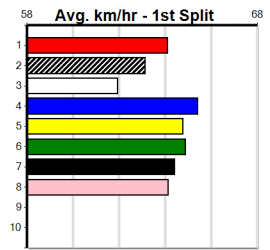

WARRNAMBOOL RACE 13

Distance: 390m, Race Type: Grade 5, Total Prizemoney: $2,925
1st: $1,950, 2nd: $600, 3rd: $300, 4th: $75

DIVA DAVINA (8) was a strong 22.47 winner here recently and she is suitably drawn out wide. BIG SOLOMONA (7) can come out running and he has a good record here, while MYOLA THUNDER (4) is better than his past three runs.

Watchdog Tips: 8 7 4 6 Bet: Win 8

SCOTT TO BURN [5] Every chance here last time, harder again, place $6.00
Owner(s): M Keane
Winning Distances: < 300m (0) 300 - 399m (7) 400 - 499m (0) 500 - 599m (0) 600 - 699m (0) > 700m (0)
Box History table and Prize Best Starts table included.

JACAEYS BALE (NSW)[5] Down on confidence, gets buried back, tested $12.00
Owner(s): B Wheeler
Winning Distances: < 300m (0) 300 - 399m (1) 400 - 499m (4) 500 - 599m (0) 600 - 699m (0) > 700m (0)
Box History table and Prize Best Starts table included.

SAINT MADIX [5] Eye catching run last time, can run a drum $7.50
Owner(s): P Byrne
Winning Distances: < 300m (0) 300 - 399m (1) 400 - 499m (2) 500 - 599m (0) 600 - 699m (0) > 700m (0)
Box History table and Prize Best Starts table included.

MYOLA THUNDER [5] Better than his past three runs, can threaten $4.20
Owner(s): A Kampman
Winning Distances: < 300m (0) 300 - 399m (7) 400 - 499m (2) 500 - 599m (0) 600 - 699m (0) > 700m (0)
Box History table and Prize Best Starts table included.

SAINT MICK [5] Down on confidence, drawn to find bother, no $16.00
Owner(s): P Byrne
Winning Distances: < 300m (0) 300 - 399m (6) 400 - 499m (2) 500 - 599m (0) 600 - 699m (0) > 700m (0)
Box History table and Prize Best Starts table included.