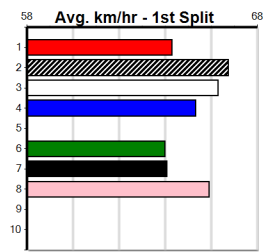

EDWARDS ELECTRICAL

Distance: 390m, Race Type: Mixed 4/5, Total Prizemoney: $3,360
1st: $2,250, 2nd: $690, 3rd: $345, 4th: $75

FABIO GIBLET (7) has been consistent to date and he should have enough pace to cross and lead throughout. RUBY'S DESIRE (6) has a good record here and she will be in the firing line throughout. SHAKA GOES BANG (8) is racing with confidence

Watchdog Tips: 7 6 8 2 Bet: Win 7

CHESTER DEEDS [5] Down on confidence, pace outside a worry, risky $9.00
WBK Dog Feb-22 Sire: SENNACHIE Dam: BEAUT DEEDS
Owner(s): G Anders
Trainer: Garry Anders (Koroit)
Box History table and race details.

WESTAR COMMANDER [5] Handy efforts in his past two, must keep safe $6.00
BK Dog Jan-21 Sire: MEPUNGA BLAZER Dam: EYES ADORABLE
Owner(s): A Gurry
Trainer: Andrea Gurry (Nhili)
Box History table and race details.

JEBEDIAH [5] Veteran chaser, still capable, place claims $4.60
BK Dog May-20 Sire: BARCIA BALE Dam: THANKS CHERYL
Owner(s): D Burnett
Trainer: Brett Mackie (Tooradin)
Box History table and race details.

EXILED [4] Needs to lead, will have to work hard, tested $21.00
BD Dog Nov-20 Sire: BARCIA BALE Dam: ZIPPING POPPY
Owner(s): T Whitford
Trainer: Michael Mitchell (Gnotuk)
Box History table and race details.

*** VACANT BOX ***
Sire: Dam:
Owner(s):
Trainer:
Winning Distances: < 300m (0) 300 - 399m (0) 400 - 499m (0) 500 - 599m (0) 600 - 699m (0) > 700m (0)
Winning Weights:
Box History

1

2

3

4

5