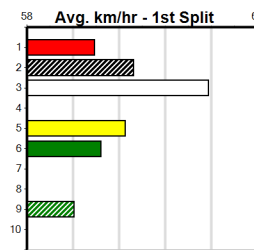

13 RACES TODAY

1
5:21PM

(VIC time)

Distance: 390m, Race Type: Maiden, Total Prizemoney: $2,535
1st: $1,680, 2nd: $520, 3rd: $260, 4th: $75

JAZZY HOPE (4) is a member of a powerful kennel and she is sure to have plenty of support on debut. PAW JOLYN (1) was far from disgraced here last time and she will be even better for the run. STILTON INDIE (5) can run a cheeky race.

Watchdog Tips: **4** **1** **5** **7** **Bet:** Box Quinella 1,4,5 ($10 for 333.33%)

Form	Box	Wgt	Dist	Track	Date	Time	BON	Margin	1st/2nd (Time)	PIR	Checked	Comment	W/R	Split 1	S/P	Grade		
1	PAW JOLYN (NSW)[M] $4.00																	
	DKBD Bitch Jan-23 Sire: CHRISTO BALE Dam: DYNA UNI Trainer: Samantha Grenfell (Anakie)																	
	Owner(s): B Wheeler																	
	Winning Distances: < 300m (0) 300 - 399m (0) 400 - 499m (0) 500 - 599m (0) 600 - 699m (0) > 700m (0)																	
	Winning Weights:																	
	6th (2) 28.4 390 BAL R3 11-Sep-24 23.22 22.05 12.00 THAT'S MY COUSIN (22.39) M/66 8.94 $5.80 M																	
	8th (5) 28.0 390 WBL R1 19-Sep-24 23.40 22.11 14.00 MINI MILKY (22.43) M/88 9.14 $47.70 M																	
	2nd (4) 27.8 390 WBL R2 26-Sep-24 22.85 22.14 5.50L SAINT XAVIER (22.49) M/43 9.01 $42.10 M																	
	Last 3 wins NOT included above																	
	<table border="1" style="width:100%"> <tr><th colspan="8">Box History</th></tr> <tr><th>Bx</th><th>1st</th><th>2nd</th><th>3rd</th><th>4th</th><th>5th</th><th>6th</th><th>7th</th><th>8th</th></tr> <tr><td>1</td><td></td><td></td><td></td><td></td><td></td><td></td><td></td><td></td></tr> <tr><td>2</td><td></td><td></td><td></td><td></td><td></td><td>1</td><td></td><td></td></tr> <tr><td>3</td><td></td><td></td><td></td><td></td><td></td><td></td><td></td><td></td></tr> <tr><td>4</td><td>1</td><td></td><td></td><td></td><td></td><td></td><td></td><td></td></tr> <tr><td>5</td><td></td><td></td><td></td><td></td><td></td><td></td><td></td><td>1</td></tr> <tr><td>6</td><td></td><td></td><td></td><td></td><td></td><td></td><td></td><td></td></tr> <tr><td>7</td><td></td><td></td><td></td><td></td><td></td><td></td><td></td><td></td></tr> <tr><td>8</td><td></td><td></td><td></td><td></td><td></td><td></td><td></td><td></td></tr> <tr><td>Prize Best</td><td colspan="6"></td><td>$520.00</td><td colspan="2"></td></tr> <tr><td>Starts</td><td colspan="6"></td><td>22.85(4)-26/9/24</td><td colspan="2"></td></tr> <tr><td>Trk/Dts</td><td colspan="6"></td><td>3-0-1-0</td><td colspan="2"></td></tr> <tr><td>APM</td><td colspan="6"></td><td>2-0-1-0</td><td colspan="2">520</td></tr> </table>																	
2	WAIKIKI PEARL [M] $10.00																	
	BK Bitch Feb-22 Sire: BERNARDO Dam: JUNIPER PEARL Trainer: Brett Mackie (Tooradin)																	
	Owner(s): A Lie																	
	Winning Distances: < 300m (0) 300 - 399m (0) 400 - 499m (0) 500 - 599m (0) 600 - 699m (0) > 700m (0)																	
	Winning Weights:																	
	6th (6) 26.7 400 WGL R2 03-Sep-24 23.82 22.38 12.00 ENZOLA (23.03) S/78 8.73 $40.70 M																	
	Last 3 wins NOT included above																	
	<table border="1" style="width:100%"> <tr><th colspan="8">Box History</th></tr> <tr><th>Bx</th><th>1st</th><th>2nd</th><th>3rd</th><th>4th</th><th>5th</th><th>6th</th><th>7th</th><th>8th</th></tr> <tr><td>1</td><td></td><td></td><td></td><td></td><td></td><td></td><td></td><td></td></tr> <tr><td>2</td><td></td><td></td><td></td><td></td><td></td><td></td><td></td><td></td></tr> <tr><td>3</td><td></td><td></td><td></td><td></td><td></td><td></td><td></td><td></td></tr> <tr><td>4</td><td></td><td></td><td></td><td></td><td></td><td></td><td></td><td></td></tr> <tr><td>5</td><td></td><td></td><td></td><td></td><td></td><td></td><td></td><td></td></tr> <tr><td>6</td><td></td><td></td><td></td><td></td><td></td><td>1</td><td></td><td></td></tr> <tr><td>7</td><td></td><td></td><td></td><td></td><td></td><td></td><td></td><td></td></tr> <tr><td>8</td><td></td><td></td><td></td><td></td><td></td><td></td><td></td><td></td></tr> <tr><td>Prize Best</td><td colspan="6"></td><td>$0.00</td><td colspan="2">FSH</td></tr> <tr><td>Starts</td><td colspan="6"></td><td>1-0-0-0</td><td colspan="2"></td></tr> <tr><td>Trk/Dts</td><td colspan="6"></td><td>0-0-0-0</td><td colspan="2"></td></tr> <tr><td>APM</td><td colspan="6"></td><td>0</td><td colspan="2"></td></tr> </table>																	
	3	SOMETHING GOOD [M] $10.00																
		BK Bitch Feb-23 Sire: BEWILDERING Dam: INVICTUS COCO Trainer: Peter Inquanti (Camperdown)																
Owner(s): R Staggard																		
Winning Distances: < 300m (0) 300 - 399m (0) 400 - 499m (0) 500 - 599m (0) 600 - 699m (0) > 700m (0)																		
Winning Weights:																		
4th (4) 27.5 390 WBL R1 26-Sep-24 22.85 22.14 3.5L LENA RHODE (22.62) Q/23 8.83 $16.00 M																		
Last 3 wins NOT included above