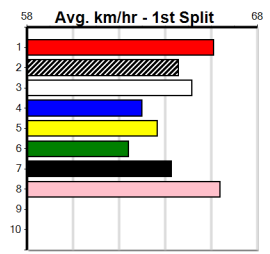

GREAT CHASE HT14

Distance: 450m, Race Type: Restricted Win Heat, Total Prizemoney: $3,875
1st: $2,600, 2nd: $800, 3rd: $400, 4th: $75

ASTON RECORD (7) lit up the clock in his top 25.78 Geelong win and he should prove hard to hold out again. SIZZLE JACK (1) is showing promise and he is drawn to be on the pace from the outset. DASH OF WHISKY (8) owns a slick 25.20 PB here.

Watchdog Tips: 7 1 8 2 Bet: Box Trifecta 1,2,7,8 ($10 for 41.67%)

SISSLE JACK [7] Promising type, drawn to lead, main danger $3.40
BK Dog Nov-22 Sire: BEAST UNLEASHED Dam: ENTWINED
Owner(s): THE GIRLS (SYN), A Manolitsis, H Manolitsis, D Falzon
Trainer: Daryl Brennan (Napoleons)

MEMPHIS RAINS [5] Hit or miss early, good muster, keep safe $8.00
BK Dog Apr-22 Sire: TOMMY SHELBY Dam: FRANK'S GIRL
Owner(s): UP TO PAR RACING (SYN), T Wieland, J Thwaites, J Lock, B Doukas, B Clarke
Trainer: Matthew Lanigan (Rowsley)

MOONLIGHT GRAND [5] Likely to get buried back early, prefer others $16.00
BK Bitch Aug-22 Sire: FLYING RICCIARDO Dam: MOSSY GIRL
Owner(s): R Gore
Trainer: Garry George (Beulah)

ASTON IGGY [5] Has the talent but the draw is a worry, place $12.00
BK Dog Dec-21 Sire: ZIPPING GARTH Dam: ASTON TARA
Owner(s): R Borda
Trainer: Mark Johnson (Ross Creek)

FREDDY DEEDS [5] Likely to get buried back early, prefer others $21.00
BK Dog Mar-21 Sire: BERNARDO Dam: BEAUT DEEDS
Owner(s): G Anders
Trainer: Garry Anders (Koroit)