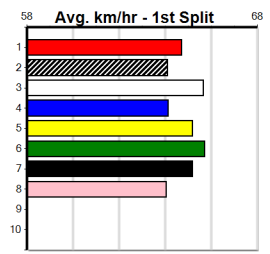

ONE MORE RACE TO GO

Distance: 390m, Race Type: Grade 5, Total Prizemoney: $2,925
1st: $1,950, 2nd: $600, 3rd: $300, 4th: $75

FANCY KIAARN (5) is better than her past two and she will find this a lot easier. SHERICKA (3) was never headed here two runs back and she will be in the firing line from the outset. SAINT TOMMY (4) continues to improve and just needs luck

Watchdog Tips: 5 3 4 7 Bet: Box Quinella 3,4,5 ($10 for 333.33%)

Form Box Wgt Dist Track Date Time BON Margin 1st/2nd (Time) PIR Checked Comment W/R Split 1 S/P Grade

JENNY BALE (NSW)[5] Needs to lead, pace in the middle is a worry, no $7.50
Owner(s): L Harris
Sire: DROOPYS SYDNEY Dam: DYNA UNI
Trainer: Luke Harris (Devon Meadows)

Box History table for Jenny Bale and Prize Best Starts information.

ASTON AFFLECK [5] Returned to form at Ballarat, put in exotics $9.00
Owner(s): R Borda
Sire: ASTON DEE BEE Dam: ASTON LOPEZ
Trainer: Glenn Campbell (Anakie)

Box History table for Aston Affleck and Prize Best Starts information.

SHERICKA [5] Never headed two runs back, main danger $4.00
Owner(s): S Welsh
Sire: HURRY SLOWLY Dam: ALPHA DEMETER
Trainer: Debbie Goudge (Terang)

Box History table for Shericka and Prize Best Starts information.

SAINT TOMMY [5] In form, strong in the run home, can threaten $8.00
Owner(s): P Byrne
Sire: TOMMY SHELBY Dam: MEPUNGA PRUE
Trainer: Peter Byrne (Koroit)

Box History table for Saint Tommy and Prize Best Starts information.

FANCY KIAARN [5] Better than her past two, hard ton hold out $3.60
Owner(s): CHAMPAGNE PTN (SYN), S Smith, A Langton
Sire: WEBLEC ACE Dam: FANCY FRANCENE
Trainer: Debbie Goudge (Terang)

Box History table for Fancy Kiaarn and Prize Best Starts information.

1

2

3

4

5