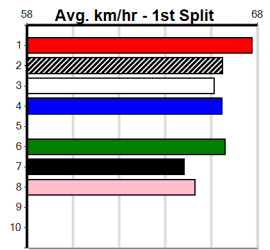

WOOD MOTORCYCLE & MOWER

Distance: 450m, Race Type: Grade 5, Total Prizemoney: $2,925
1st: $1,950, 2nd: $600, 3rd: $300, 4th: $75

KNOCKOUT NORM (8) is a powerful type and he should get plenty of room to balance up early on.
GENESIS BALE (2) is better than his past few runs and he will dial up the pressure in the middle stages. MYOLA NICK (1) has a great record here.

Watchdog Tips: 8 2 1 4 Bet: Win 8

MYOLA NICK [5] Drawn to be prominent throughout, big threat $4.00
BK Dog Nov-21 Sire: AUSSIE INFRARED Dam: POCKET QUEEN
Owner(s): A Kampman Trainer: Annette Kampman (Purdeet)
Winning Distances: < 300m (0) 300 - 399m (6) 400 - 499m (4) 500 - 599m (0) 600 - 699m (0) > 700m (0)
Winning Weights: 34.2(1) 34.5(4) 34.6(1) 34.8(3) 35.0(1)
3rd (6) 35.1 350 HVL R6 04-Aug-24 19.32 18.94 5.50L MILE A MINUTE (18.94) M/4 . . . . 6.63 $28.10 SH
2nd (8) 34.7 390 WBL R9 08-Aug-24 22.02 21.85 2.50L TORNADO TAHLIA (21.85) M/22 . . . . 8.65 $1.70 X34
2nd (8) 34.8 410 HOR R9 13-Aug-24 23.42 23.10 3.00L LIGHTNING JEDDA (23.21) M/42 . . . . 10.44 $3.60 X45
3rd (6) 35.0 350 HVL R3 01-Sep-24 19.18 18.88 1.25L BLUE BLOOD (19.10) M/1 . . . . 6.45 $16.30 SH
1st (6) 34.5 390 WBL R7 05-Sep-24 22.31 22.00 0.50L LALA TURBO (22.33) M/22 . . . . 8.58 $2.80 X45
7th (7) 34.5 390 BAL R12 11-Sep-24 22.89 22.05 9.50L BETTER BANJO (22.25) M/54 . . SW . 8.61 $3.30 X45
3rd (5) 34.2 450 WBL R8 19-Sep-24 25.66 25.20 4.25L DESCRIPTION (25.37) M/222 . . . . 6.59 $17.10 X45
6th (7) 34.5 410 HOR R9 24-Sep-24 23.85 22.93 5.50L NUMEROUS (23.47) M/56 . . . . 10.71 $2.10 5H
Last 3 wins NOT included above
1st (7) 34.6 350 HVL R6 18-Feb-24 19.18 19.18 2.75L MANDINGO (19.36) M/1 . . . . 6.43 $2.40 X45
1st (6) 34.8 390 WBL R10 25-Jul-24 22.29 22.11 7.00L THAT'S RARE (22.75) M/11 . . SW . 8.69 $1.60 5
1st (7) 35.0 350 HVL R8 31-Jul-24 19.34 19.20 2.00L REVERSE SWEEP (19.47) M/2 . . . . 6.53 $3.00 4

GENESIS BALE (NSW)[5] No luck of late, has the engine, main danger $7.50
WBD Dog Mar-22 Sire: JS FLAMIN ACE Dam: FAITHY BALE
Owner(s): B Wheeler Trainer: Correy Grenfell (Anakie)
Winning Distances: < 300m (0) 300 - 399m (0) 400 - 499m (4) 500 - 599m (1) 600 - 699m (0) > 700m (0)
Winning Weights: 31.2(1) 31.5(2) 31.9(1) 32.9(1)
6th (7) 32.0 515 SAN R9 15-Aug-24 30.29 29.09 9.50L MASTER PABLO (29.66) M/2556 . . . . 5.12 $18.00 5
6th (1) 31.9 525 MEA R10 24-Aug-24 30.56 29.71 5.00L MEPUNGA ROCKY (30.22) Q/4234 . . . . 5.15 $6.10 5
2nd (2) 31.9 525 MEP R3 28-Aug-24 30.22 29.95 0.10L EXTREMELY POTENT (30.21) Q/3111 . . . . 5.14 $18.80 5H
1st (8) 31.9 515 SAP R8 02-Sep-24 29.85 29.85 0.75L DISTRACTING (29.90) S/4211 . . . . 5.14 $3.40 5
6th (4) 32.1 525 MEA R1 07-Sep-24 30.32 29.55 5.50L BILLY INTENTION (29.95) M/6545 . . . . 5.24 $28.50 5F
8th (2) 31.8 515 SAN R10 12-Sep-24 30.71 29.20 16.00 ERZA SCARLET (29.61) M/3777 . . V3 . 5.13 $3.30 5
6th (5) 32.3 515 SAN R3 19-Sep-24 30.33 29.57 9.50L WERRIS BALE (29.68) M/3333 . . V0 . 5.09 $9.50 5
7th (2) 33.0 525 MEP R6 25-Sep-24 30.51 29.64 13.00 BLUE KERMAR (29.64) M/6334 . . . . 5.18 $16.00 5
Last 3 wins NOT included above
1st (6) 31.5 460 GEL R7 11-Jun-24 26.00 25.86 0.25L CHELSEA DAGGER (26.02) M/111 . . SW . 6.69 $9.40 X67
1st (2) 31.2 410 HOR R4 25-Jun-24 23.47 23.07 0.50L TALKIN' BLUEY (23.50) Q/22 . . SW . 10.71 $3.20 6G
1st (3) 31.5 485 HOR R5 02-Jul-24 27.43 27.06 2.50L PATRIOT BRADLEY (27.59) M/111 . . . . 6.63 $4.50 RWH