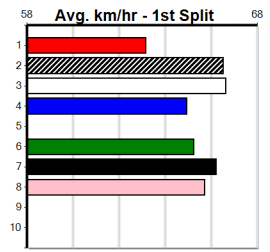

BROAD TREE CARE

Distance: 450m, Race Type: Grade 5, Total Prizemoney: $2,925
1st: $1,950, 2nd: $600, 3rd: $300, 4th: $75

ROUGE KNIGHT (2) has won two of his past three impressively and he will prove hard to reel in again. ELK (3) has a top record here and she will pressure the two for a long way. SUPER TONE (8) was simply brilliant last time out.

Watchdog Tips: 2 3 8 7 Bet: Win 2

LENAGHAN [5] Hit or miss early, can push wide, too risky $7.50
Owner(s): A Rademaker
Winning Distances: < 300m (0) 300 - 399m (0) 400 - 499m (7) 500 - 599m (0) 600 - 699m (0) > 700m (0)
Winning Weights: 34.4(1) 34.6(1) 35.0(1) 35.1(1) 35.3(1) 35.5(1) 35.7(1)

ROUGE KNIGHT [5] Won two of his past three, burns early, yes $4.60
Owner(s): G Mclauchlan
Winning Distances: < 300m (0) 300 - 399m (3) 400 - 499m (2) 500 - 599m (1) 600 - 699m (0) > 700m (0)
Winning Weights: 31.2(1) 31.3(1) 31.8(1) 32.0(1) 32.6(1) 32.9(1)

ELK [5] In great form, can come out running, danger $3.00
Owner(s): R Morrissey
Winning Distances: < 300m (0) 300 - 399m (3) 400 - 499m (4) 500 - 599m (0) 600 - 699m (0) > 700m (0)
Winning Weights: 26.6(1) 26.9(1) 27.0(2) 27.2(2) 27.3(1)

BELAIR BRAE [5] Yet to win here in 22 attempts, prefer to watch $16.00
Owner(s): P Byrne
Winning Distances: < 300m (0) 300 - 399m (3) 400 - 499m (1) 500 - 599m (0) 600 - 699m (0) > 700m (0)
Winning Weights: 27.3(1) 27.5(1) 27.6(1) 28.3(1)

*** VACANT BOX ***
Owner(s):
Winning Distances: < 300m (0) 300 - 399m (0) 400 - 499m (0) 500 - 599m (0) 600 - 699m (0) > 700m (0)
Winning Weights: