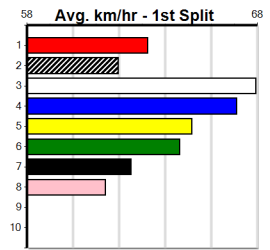

SPORTSBET HT2

Distance: 390m, Race Type: Mixed 6/7 Heat, Total Prizemoney: $2,925
1st: $1,950, 2nd: $600, 3rd: $300, 4th: $75

OCEAN SHARNI (6) was never headed in her handy 22.31 maiden win here and she will prove hard to reel in again. DELL MISTER (4) has been consistent to date and he will be on the pace from the outset. SILVER SERVICE (1) has the good draw.

Watchdog Tips: 6 4 1 5 Bet: Win 6

SILVER SERVICE (NSW)[6] Shows promise, settles on the speed, major player $4.20
Owner(s): M Roberts
Winning Distances: < 300m (0) 300 - 399m (1) 400 - 499m (1) 500 - 599m (0) 600 - 699m (0) > 700m (0)
Winning Weights: 31.0(2)
1st (7) 31.0 305 MTG R2 12-Sep-24 17.97 17.97 0.25L POPPY RICK (17.99) 0 SAMP 5.97 $2.30 M
6th (7) 31.2 390 WBL R10 19-Sep-24 22.85 22.11 8.00L PANAMA RHODE (22.30) M/66 9.03 $22.90 X67
1st (5) 31.0 400 MTG R5 26-Sep-24 23.39 23.16 3.5L MANNER OF STRIFE (23.64) 0 10.99 $3.80 RW

MORaine GLORIA [7] Form and confidence has tapered off, tested $26.00
Owner(s): MORaine (SYN), G Judd, S Judd
Winning Distances: < 300m (0) 300 - 399m (1) 400 - 499m (0) 500 - 599m (0) 600 - 699m (0) > 700m (0)
Winning Weights: 26.6(1)
ST (-) 26.8 390 WBL 29-Jul-24 22.96 4.50L Trial Cleared M/54 3of5 9.17 ST
1st (1) 26.6 390 WBL R2 05-Aug-24 23.10 22.42 1.25L MOONLIGHT COMET (23.18) M/12 9.02 $12.50 M
5th (1) 26.7 450 WBL R5 12-Aug-24 26.13 25.50 9.00L RUN DON'T WALK (25.51) M/465 6.88 $27.40 7
2nd (8) 26.8 390 WBL R3 20-Aug-24 22.77 22.30 6.00L PAW NELVIN (22.35) M/54 9.20 $20.40 7
6th (6) 27.0 450 WBL R5 26-Aug-24 26.28 25.68 8.50L TUFF TOBY (25.71) M/777 SW 7.18 $57.00 X67
5th (6) 26.5 410 HOR R9 03-Sep-24 23.86 23.05 8.50L SACRED SWORD (23.28) S/87 10.85 $57.00 7
5th (4) 27.5 390 WBL R11 23-Sep-24 22.88 22.47 4.50L RONNY ALLSORTS (22.58) M/76 9.15 $23.10 X67
6th (4) 27.3 450 WBL R7 26-Sep-24 26.15 25.40 10.00 PANAMA RHODE (25.46) S/886 6.95 $116.10 X67

WALTZING BUSTER [7] Impressive type but prefer out wide, place $4.60
Owner(s): G lthier
Winning Distances: < 300m (0) 300 - 399m (1) 400 - 499m (0) 500 - 599m (0) 600 - 699m (0) > 700m (0)
Winning Weights: 31.7(1)
3rd (1) 31.7 390 WBL R1 12-Sep-24 22.39 21.89 1.25L PANAMA RHODE (22.31) M/11 8.68 $3.30 M
1st (3) 31.7 390 WBL R2 19-Sep-24 22.39 22.11 4.75L BELLE RIOT (22.72) M/11 8.70 $3.10 M
4th (5) 32.0 390 WBL R10 26-Sep-24 22.55 22.14 5.50L PAW QUARK (22.19) M/22 8.65 $9.30 7

DELL MISTER [7] Shows promise, pace to burn, main danger $6.50
Owner(s): V Lenehan
Winning Distances: < 300m (0) 300 - 399m (0) 400 - 499m (1) 500 - 599m (0) 600 - 699m (0) > 700m (0)
Winning Weights: 29.0(1)
2nd (2) 29.0 410 HOR R1 10-Sep-24 23.63 22.93 0.025 TYCOON JILL (23.62) Q/11 10.43 $11.00 M
1st (7) 29.0 410 HOR R2 15-Sep-24 23.66 23.03 4.50L GRANDIOSE (23.97) Q/11 10.35 $1.90 M
5th (2) 29.2 410 HOR R9 21-Sep-24 23.67 23.33 4.75L CRANK IT (23.35) M/34 10.44 $6.70 7
3rd (4) 29.2 425 BEN R3 25-Sep-24 24.60 24.05 4.25L SASSY SPICE (24.32) M/222 6.63 $3.70 7