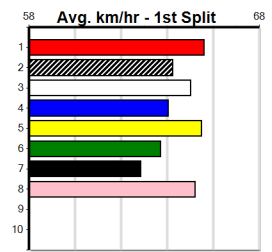

PADDY WANTS PATS

Distance: 390m, Race Type: Grade 5, Total Prizemoney: $2,925
1st: $1,950, 2nd: $600, 3rd: $300, 4th: $75

LEGGETT BALE (7) has been luckless since his top 22.15 Ballarat win and he can make amends tonight. IDRON BALE (6) can be hard to follow but he is fitted with a nice engine, while GUNAI JEDI (5) is racing with confidence and has pace to burn.

Watchdog Tips: 7 6 5 8 Bet: Box Quinella 5,6,7 ($10 for 333.33%)

SMART OPERATOR [5] Solid record here, draw helps, can run a drum $7.50
Owner(s): J Cameron
Sire: ALLEN DEED Dam: LITTLE QUEENY
Trainer: John Cameron (Penshurst)
Winning Distances: < 300m (0) 300 - 399m (2) 400 - 499m (3) 500 - 599m (0) 600 - 699m (0) > 700m (0)
Winning Weights: 29.0(1) 29.1(2) 29.2(2)

DESMONDE [5] Capable but prefer out wide, prefer to watch $8.00
Owner(s): G Jenkin
Sire: DYNA VILLA Dam: GAZER BALE
Trainer: Debbie Bewley (Pentland Hills)
Winning Distances: < 300m (0) 300 - 399m (11) 400 - 499m (13) 500 - 599m (0) 600 - 699m (0) > 700m (0)
Winning Weights: 29.7(2) 29.8(2) 30.0(2) 30.2(3) 30.3(1) 30.4(1) 30.5(1) 30.8(1) 30.9(1) 31.3(3) 31.6(2) 31.7(1) 31.8(3)

SIT AND WAIT (QLD)[5] Owns a handy 22.38 PB here, put in exotics $10.00
Owner(s): G Elliott
Sire: ZIPPING GARTH Dam: DANIEL'S LOSS
Trainer: Garry Elliott (Southern Cross)
Winning Distances: < 300m (0) 300 - 399m (4) 400 - 499m (4) 500 - 599m (0) 600 - 699m (0) > 700m (0)
Winning Weights: 31.1(1) 31.6(1) 31.7(1) 31.8(1) 32.0(2) 32.2(1) 32.3(1)

MISSILE MAGGIE [5] Down on confidence, may get crowded, tested $21.00
Owner(s): P Keane
Sire: ORSON ALLEN Dam: SPYFECTION
Trainer: Mark Keane (Koroit)
Winning Distances: < 300m (0) 300 - 399m (4) 400 - 499m (1) 500 - 599m (0) 600 - 699m (0) > 700m (0)
Winning Weights: 26.3(1) 26.5(1) 27.9(2) 28.1(1)

GUNAI JEDI [5] Racing with confidence, early pace, threat $6.00
Owner(s): J Martin
Sire: FABREGAS Dam: GUNAI MARLIE
Trainer: Wade Green (Parwan)
Winning Distances: < 300m (0) 300 - 399m (9) 400 - 499m (3) 500 - 599m (0) 600 - 699m (0) > 700m (0)
Winning Weights: 30.1(1) 30.2(2) 30.6(2) 30.7(2) 30.8(1) 31.0(2) 31.1(1) 31.3(1)

1

2

3

4

5