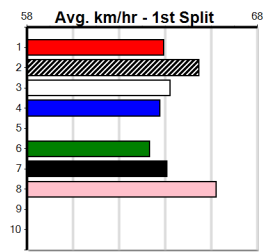

MACEY'S BISTRO VETERANS (200+RANK)

Distance: 390m, Race Type: S/E Veteran, Total Prizemoney: $2,925
1st: $1,950, 2nd: $600, 3rd: $300, 4th: $75

XYLUS BALE (8) has a good record here and he should have more than enough pace to cross and lead. MAXED OUT (4) is a prolific winner and he is expected to fire first up from a spell. SAVANNAH RIOT (2) is more than capable

Watchdog Tips: 8 4 2 1 Bet: Win 8

Form Box Wgt Dist Track Date Time BON Margin 1st/2nd (Time) PIR Checked Comment W/R Split 1 S/P Grade

QUEBEC BALE (NSW)[4] Good muster, scrapes the paint, threat $9.00
Owner(s): L Harris
Winning Distances: < 300m (0) 300 - 399m (4) 400 - 499m (14) 500 - 599m (6) 600 - 699m (0) > 700m (0)
Winning Weights: 33.4(1) 33.6(1) 33.7(1) 33.9(1) 34.1(2) 34.2(3) 34.6(1) 34.7(1) 34.8(2) 34.9(1) 35.0(2) 35.1(2) 35.2(1)

Box History
Bx 1st 2nd 3rd 4th 5th 6th 7th 8th
1 4 8 4 3 2
2 5 6 3 1 3
3 2 4 2 5 3 1 2
4 2 3 2 1 1 2
5 2 3 1 1 3 2 1 1
6 4 2 1 4 6 3 2 1
7 1 1 1 4 2 1
8 5 3 4 4 4 1 2
Prize Best $129130.00
Starts 22.41(8)-30/6/22
Trk/Dts 140-24-27-17
APM 2-1-0-1 13354

SAVANNAH RIOT [3] Sizzling PB here, can ping the lids, threat $3.60
Owner(s): S Camden-bermingham
Winning Distances: < 300m (0) 300 - 399m (3) 400 - 499m (10) 500 - 599m (4) 600 - 699m (0) > 700m (0)
Winning Weights: 25.2(1) 25.4(1) 25.5(2) 25.7(1) 25.8(1) 26.0(3) 26.2(1) 26.3(1) 26.4(1) 26.6(4) 26.7(1)

Box History
Bx 1st 2nd 3rd 4th 5th 6th 7th 8th
1 3 1 1 1 2
2 1 1 1 1 1
3 3 1 1 1 2 1 1
4 4 1 3 1 2 2 2
5 1 1 1 1 1 1 1
6 2 1 1 1 1 1 1
7 3 1 2 1 1 1
8 4 1 2 2 2
Prize Best $48850.00
Starts 21.91(8)-16/5/24
Trk/Dts 57-17-5-7
APM 9-2-2-0 10899

TAPERING OFF [5] Struggled for a while now, out of his depth $21.00
Owner(s): D Dalton
Winning Distances: < 300m (0) 300 - 399m (0) 400 - 499m (6) 500 - 599m (4) 600 - 699m (0) > 700m (0)
Winning Weights: 37.6(2) 38.0(2) 38.1(2) 38.2(2) 38.3(1) 38.4(1)

Box History
Bx 1st 2nd 3rd 4th 5th 6th 7th 8th
1 3 3 2 4 1 1
2 1 3 6 7 2 3 1
3 1 1 3 1 2 3 1
4 3 4 2 3 1 1 2
5 1 3 2 2 3 1
6 1 1 4 2 2 2 1
7 4 3 3 3 2 1
8 2 6 4 3 1 5
Prize Best $30670.00
Starts 22.65(4)-5/2/24
Trk/Dts 126-10-22-25
APM 2-0-0-0 1338

MAXED OUT [5] Resuming, class act when fit, danger $4.80
Owner(s): J Arter
Winning Distances: < 300m (0) 300 - 399m (8) 400 - 499m (17) 500 - 599m (0) 600 - 699m (0) > 700m (0)
Winning Weights: 33.3(1) 33.5(2) 33.6(1) 33.7(1) 33.8(2) 33.9(1) 34.1(2) 34.4(1) 34.6(2) 34.7(1) 34.8(3) 35.0(1) 35.1(1)

Box History
Bx 1st 2nd 3rd 4th 5th 6th 7th 8th
1 6 3 2 2
2 5 3 2 1
3 2 1 1 2 4 1 1
4 3 1 2 1 1 1
5 2 1 1 1 1 1
6 1 5 3 5 4 1 2
7 5 4 2 2 1 2
8 1 5 3 1 2 2
Prize Best $99633.33
Starts FSTD
Trk/Dts 101-25-22-15
APM 0-0-0-0 4695

*** VACANT BOX ***
Owner(s):
Winning Distances: < 300m (0) 300 - 399m (0) 400 - 499m (0) 500 - 599m (0) 600 - 699m (0) > 700m (0)
Winning Weights: