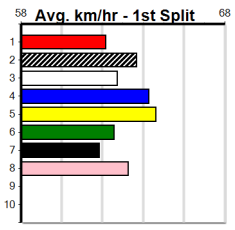

GRV DISTANCE RACING (1-4 WINS)

Distance: 680m, Race Type: Restricted Win, Total Prizemoney: $3,940
1st: $2,640, 2nd: $815, 3rd: $410, 4th: $75

5

8:28PM

(VIC time)

MY MUM ROCKS (3) was a dominant 34.19 Sandown winner last time and he may be suited by the rise in distance. VIRAT (4) was impressive last time and he too may appreciate the rise in distance. PAW QUINBY (7) is showing promise.

Watchdog Tips: **3** **4** **7** **2** **Bet:** Box Quinella 3,4,7 ($10 for 333.33%)