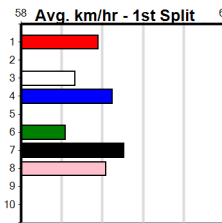

SPORTSBET HT3

Distance: 460m, Race Type: Maiden Heat, Total Prizemoney: $2,535
1st: $1,680, 2nd: $520, 3rd: $260, 4th: $75

3
7:49PM
(VIC time)

EXTINCT (1) has been placed in three of six to date and she is drawn to settle closer than normal.
SELL YOUR SOUL (6) caught the eye in his debut run here and he will be better for the run.
RUGRAT TOMMY (2) is a well bred type.

Watchdog Tips: **1** **6** **2** **4** **Bet:** **Win 1**