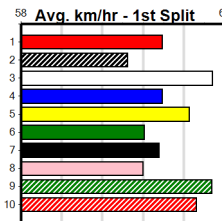

Distance: 400m, Race Type: Mixed 4/5, Total Prizemoney: $3,360
1st: $2,250, 2nd: $690, 3rd: $345, 4th: $75

11

10:38PM
(VIC time)

NATALIE BALE (3) owns a sizzling 22.43 PB here and she can find the top soon after box rise.
PARIS BALE (1) returned to form here last time and she is drawn to be prominent throughout.
QUEEN GOLDSTEIN (2) has claims.

Watchdog Tips:

3

1

2

7

Bet:

Win 3