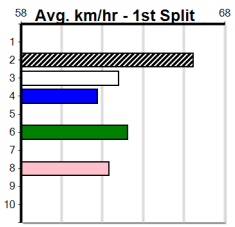

Geelong

SPORTSBET HT2

Distance: 460m, Race Type: Maiden Heat, Total Prizemoney: $2,535
1st: $1,680, 2nd: $520, 3rd: $260, 4th: $75

2

7:33PM
(VIC time)

PAW GORDY (2) has been ultra impressive in his past two and he has the pace to make every post a winner. ROMANTIC CITY (6) led for a long way last time and he will continue to get stronger. FLEETWOOD ODIN (8) can run a cheeky race.

Watchdog Tips: **2** **6** **8** **1** **Bet:** **Box Quinella 2,6,8 ($10 for 333.33%)**