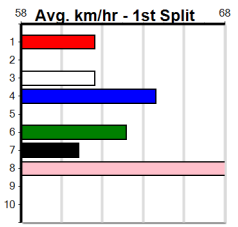

SPORTSBET HT1

Distance: 460m, Race Type: Maiden Heat, Total Prizemoney: $2,535
1st: $1,680, 2nd: $520, 3rd: $260, 4th: $75

1

7:08PM
(VIC time)

DIABLO SIXTEEN (8) was brilliant when placed here on debut and he can go one better this time around. TARA'S LILY (6) caught the eye last time out and she just needs a little luck early on. SNITCH ADAMS (1) can run a cheeky race

Watchdog Tips: **8** **6** **1** **3** **Bet:** **Win 8**