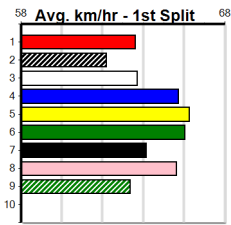

Geelong

GREAT CHASE HT19

Distance: 460m, Race Type: Restricted Win Heat, Total Prizemoney: \$3,875
1st: \$2,600, 2nd: \$800, 3rd: \$400, 4th: \$75

8

9:38PM

(VIC time)

AMRON BOBBY (6) has been brilliant in his two runs to date and he should be off and gone through the bend. GIACOMO (5) broke the clock here over 400m last time and he may be suited to this distance range. READ THE ROOM (4) can fire fresh.