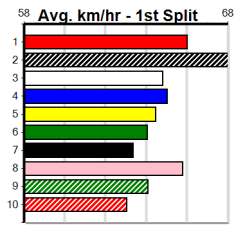

MERV JENNINGS SIGNS

Distance: 460m, Race Type: Mixed 4/5, Total Prizemoney: \$3,360
1st: \$2,250, 2nd: \$690, 3rd: \$345, 4th: \$75

VERDI (1) is a gifted chaser when on song and he should be primed to fire fresh. GUNAI BOLD (7) is a prolific winner and he should be on the pace for most of the journey. PAW HARRY (3) shows promise and he can settle on the speed.