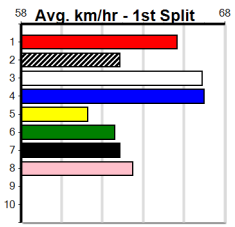

THE BECKLEY CENTRE GEELONG

Distance: 596m, Race Type: Grade 5, Total Prizemoney: \$3,940
1st: \$2,640, 2nd: \$815, 3rd: \$410, 4th: \$75

6

8:52PM

(VIC time)

NICKI WHOOP (3) has turned in some huge performances in town and she can make every post a winner. GROOVEBIRD (4) was a strong 29.97 winner here last time and she will appreciate the rise in distance. SHADOWS OF BLUE (1) just needs luck early