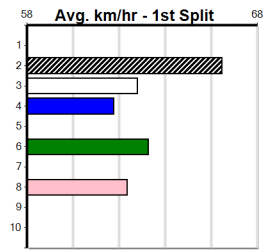

SPORTSBET HT2

Distance: 460m, Race Type: Maiden Heat, Total Prizemoney: $2,535
1st: $1,680, 2nd: $520, 3rd: $260, 4th: $75

PAW GORDY (2) has been ultra impressive in his past two and he has the pace to make every post a winner. ROMANTIC CITY (6) led for a long way last time and he will continue to get stronger. FLEETWOOD ODIN (8) can run a cheeky race.

Watchdog Tips: **2** **6** **8** **1** **Bet:** Box Quinella 2,6,8 ($10 for 333.33%)

Form Box	Wgt	Dist	Track	Date	Time	BON	Margin	1st/2nd (Time)	PIR	Checked	Comment	WR	Split 1	S/P	Grade		
1	QUEEN KIMETTO [M] Well bred, in good hands, must keep safe $4.20																
	WBK	Bitch	Apr-23		Sire: ASTON KIMETTO		Dam: QUEEN AMAROK		Trainer: Michelle Mallia (Avalon)								
	Owner(s): J Osborne																
	Winning Distances: < 300m (0) 300 - 399m (0) 400 - 499m (0) 500 - 599m (0) 600 - 699m (0) > 700m (0)																
	Winning Weights:																
	Last 3 wins NOT included above																
	Box History																
	Bx	1st	2nd	3rd	4th	5th	6th	7th	8th								
	1																
	2																
3																	
4																	
5																	
6																	
7																	
8																	
Prize																	
Best																	
Starts	0-0-0-0																
Trk/Dts	0-0-0-0																
APM	0																
2	PAW GORDY [M] Impressive in his past two, hard to hold out $3.00																
	BD	Dog	Jan-23		Sire: YOZO BALE		Dam: KNICKS BALE		Trainer: Correy Grenfell (Anakie)								
	Owner(s): B Wheeler																
	Winning Distances: < 300m (0) 300 - 399m (0) 400 - 499m (0) 500 - 599m (0) 600 - 699m (0) > 700m (0)																
	Winning Weights:																
	5th (3)	36.0	525	MEP	R2	11-Sep-24	31.13	30.15	9.00L	KIWI MAKAVELI (30.51)	M/4555			5.31	$4.80	MH	
	2nd (5)	35.5	450	WBL	R4	19-Sep-24	25.86	25.20	2.25L	EXTRADITED (25.70)	Q/222			6.74	$7.70	MH	
	2nd (1)	35.3	450	WBL	R3	26-Sep-24	25.66	25.40	3.75L	EXTRADITED (25.40)	Q/222		SW	6.63	$9.20	MF	
	Last 3 wins NOT included above																
	Box History																
Bx	1st	2nd	3rd	4th	5th	6th	7th	8th									
1																	
2		1															
3																	
4																	
5		1															
6																	
7																	
8																	
Prize																	
Best																	
Starts	3-0-2-0																
Trk/Dts	0-0-0-0																
APM	1120																
3	LIFE AWAITS [M] Failed to fire on debut, needs more time, tested $21.00																
	BK	Dog	Feb-23		Sire: CHRISTO BALE		Dam: CLOSE ENCOUNTER		Trainer: Andrea Chapple (Exford)								
	Owner(s): J Barbara																
	Winning Distances: < 300m (0) 300 - 399m (0) 400 - 499m (0) 500 - 599m (0) 600 - 699m (0) > 700m (0)																
	Winning Weights:																
	4th (6)	32.9	400	GEL	R1	27-Sep-24	23.20	22.22	5.50L	WHO MADE YOU (22.83)	M/65			8.83	$6.50	M	
	Last 3 wins NOT included above																
	Box History																
	Bx	1st	2nd	3rd	4th	5th	6th	7th	8th								
	1																
2																	
3																	
4																	
5																	
6					1												
7																	
8																	
Prize																	
Best																	
Starts	1-0-0-0																
Trk/Dts	0-0-0-0																
APM	75																
4	COOPER'S LEGACY (SA)[M] Can unwind a strong finish, include in exotics $8.00																
	BK	Dog	Feb-23		Sire: BARCIA BALE		Dam: LILY PAD		Trainer: Lisa Delbridge (Balliang)								
	Owner(s): A Lapinskas