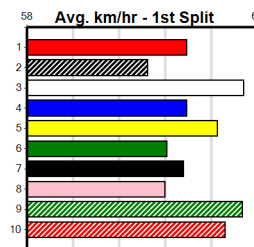

NP ELECTRICAL

Distance: 400m, Race Type: Mixed 4/5, Total Prizemoney: $3,360
1st: $2,250, 2nd: $690, 3rd: $345, 4th: $75

NATALIE BALE (3) owns a sizzling 22.43 PB here and she can find the top soon after box rise.
PARIS BALE (1) returned to form here last time and she is drawn to be prominent throughout.
QUEEN GOLDSTEIN (2) has claims.

Watchdog Tips: **3** **1** **2** **7** **Bet:** **Win 3**

1

PARIS BALE (NSW)[4] Returned to form last time, well drawn, danger **$4.60**
BK Bitch May-22 Sire: CHRISTO BALE Dam: HAE ALLEN Trainer: Rebecca Gibbons (Avalon)
Owner(s): B Wheeler
Winning Distances: < 300m (0) 300 - 399m (4) 400 - 499m (3) 500 - 599m (0) 600 - 699m (0) > 700m (0)
Winning Weights: 28.5(1) 28.8(4) 29.1(1) 29.2(1)

Box	1st	2nd	3rd	4th	5th	6th	7th	8th
1	2							
2	1					1	1	
3		1	1					
4	1							
5		1		2			1	
6	1			1	1	1		
7	1		1	1	1	1	1	
8	1			1				

Prize Best Starts 22.53(4)-27/9/24
Trk/Dts 23-7-2-2
APM 5-1-0-2 9047

2

QUEEN GOLDSTEIN [5] Strong type, can find the rail early, threat **$9.00**
F Bitch Dec-20 Sire: BERNARDO Dam: ROLANDA HOOCH Trainer: Lisa Cockerell (Buckley)
Owner(s): BAG OF LOLLYS (SYN), L Cockerell, I Cockerell, M Dopper
Winning Distances: < 300m (0) 300 - 399m (0) 400 - 499m (5) 500 - 599m (3) 600 - 699m (0) > 700m (0)
Winning Weights: 30.1(1) 30.9(1) 31.1(1) 31.4(1) 31.5(1) 31.8(1) 32.1(1) 32.2(1)

Box	1st	2nd	3rd	4th	5th	6th	7th	8th
1	2	1	1	1	5	2	1	1
2	2	1	1	3	3	1	3	
3		1	1	3			2	
4	2	1	3	2	1	1	1	2
5	1	1	2	1	1	1	1	1
6	1	1	2	1	1	2	1	1
7				1	1			
8	1	1					2	1

Prize Best Starts 22.79(4)-14/9/22
Trk/Dts 63-8-5-7
APM 5-1-0-0 2979

3

NATALIE BALE (NSW)[5] Quick PB here, explodes mid race, go close **$3.20**
BK Bitch May-22 Sire: CHRISTO BALE Dam: HAE ALLEN Trainer: Rebecca Gibbons (Avalon)
Owner(s): B Wheeler
Winning Distances: < 300m (0) 300 - 399m (1) 400 - 499m (4) 500 - 599m (0) 600 - 699m (0) > 700m (0)
Winning Weights: 28.3(1) 28.6(1) 28.8(2) 29.1(1)

Box	1st	2nd	3rd	4th	5th	6th	7th	8th
1	2							
2	1			1				
3	1			3				
4	1	1						
5						1		
6	1	2		1				
7		2						
8			1	1	1			

Prize Best Starts 22.43(4)-23/5/24
Trk/Dts 19-5-5-1
APM 7-2-3-0 9687

4

RUSHMORE RED [4] Good record here but this is harder, tested **$12.00**
F Dog Mar-21 Sire: PINDARI EXPRESS Dam: KUMBIA LASS Trainer: Barry Reid (Lovely Banks)
Owner(s): CHAMPAGNE PTN (SYN), S Smith, A Langton
Winning Distances: < 300m (0) 300 - 399m (1) 400 - 499m (10) 500 - 599m (0) 600 - 699m (0) > 700m (0)
Winning Weights: 32.2(1) 32.4(3) 32.5(1) 32.7(1) 33.0(1) 33.8(1) 34.4(1) 34.6(1) 34.9(1)

Box	1st	2nd	3rd	4th	5th	6th	7th	8th
1	3	4	3	1	1			
2	2	1	3	2	1	3	1	
3	1	1	2	2	3	1	1	1
4		1	2	1	1	1		
5	1	2	2	1	3	1	1	1
6		2	1	1	1	2	1	
7	2	1	1	2	1	1	1	
8	2	3	2	1	1	1	1	1

Prize Best Starts 22.49(2)-29/8/23
Trk/Dts 75-11-14-16
APM 51-8-13-13 7250

5

FAST LOVE [5] First look here, draw is a worry, place best **$7.50**
BK Dog Jun-22 Sire: FERAL FRANKY Dam: DREAMING Trainer: Chris Darmanin (Kurunjang)
Owner(s): SHANIYA AND SIENNA (SYN), N Pace, C Darmanin
Winning Distances: < 300m (0) 300 - 399m (5) 400 - 499m (0) 500 - 599m (0) 600 - 699m (0) > 700m (0)
Winning Weights: 31.8(1) 32.3(2) 32.7(1) 33.1(1)

Box	1st	2nd	3rd	4th	5th	6th	7th	8th
1	3							
2				1				
3			1					
4		2						
5	1							
6								
7	1	1		1	1		1	
8	1	1	1					

Prize Best Starts 22.49(2)-29/8/23
Trk/Dts 75-11-14-16
APM 51-8-13-13 7250