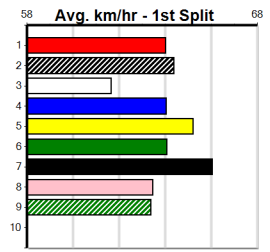

GREAT CHASE HT18

Distance: 460m, Race Type: Restricted Win Heat, Total Prizemoney: $3,875
1st: $2,600, 2nd: $800, 3rd: $400, 4th: $75

VAN WYCK (5) was a scorching 29.72 Meadows winner recently and he appears to be the real deal.
SET TO SIZZLE (4) lit up the clock here last time and he just needs to step on terms. ON SONG
ICE (8) will get room early on.

Watchdog Tips: 5 4 8 6 **Bet:** Box Quinella 4,5,8 ($10 for 333.33%)

Form Box	Wgt	Dist	Track	Date	Time	BON	Margin	1st/2nd (Time)	PIR	Checked	Comment	WR	Split 1	S/P	Grade

1 PIXIE TRIXIE [4] **$10.00**

Front runner, will get cover from the two, place

BK Bitch **Jul-22** Sire: SH AVATAR Dam: FAIRYTALE WISH
Owner(s): C Capuano Trainer: Clint Capuano (Anakie)

Winning Distances: < 300m (0) 300 - 399m (1) 400 - 499m (3) 500 - 599m (0) 600 - 699m (1) > 700m (0)

Winning Weights: 25.2(1) 25.9(3) 26.3(1)

1st	2nd	3rd	4th	5th	6th	7th	8th										
1st (1)	25.9	460	GEL	R6	16-Aug-24	26.09	25.44	1.25L PRETTY PANAMA (26.17)	M/222	.	.	.	SW	.	6.71	$10.20	5
4th (4)	25.7	525	MEA	R12	24-Aug-24	30.50	29.71	7.00L RASHID (30.02)	S/6665	.	.	.	.	.	5.30	$16.40	5
1st (7)	25.9	650	WBL	R5	29-Aug-24	37.81	37.81	5.50L JACKPOT JEWEL (38.16)	Q/111	.	.	.	SW	.	17.36	$3.70	RW
5th (8)	26.2	715	SAN	R4	05-Sep-24	43.38	41.91	22.00 WILD CASH (41.91)	M/3335	.	.	.	.	.	6.25	$12.40	5
3rd (2)	26.4	485	HOR	R7	10-Sep-24	27.48	27.27	1.00L MORAINÉ SOFIA (27.43)	M/454	.	.	.	.	.	6.69	$3.10	5
6th (3)	26.6	485	HOR	R8	17-Sep-24	28.17	27.44	11.00 ORLI BALE (27.44)	S/666	.	.	.	.	.	7.09	$28.00	X45
2nd (6)	26.4	485	HOR	R8	24-Sep-24	27.49	27.42	1.00L ANOTHER HOUDINI (27.42)	M/222	.	.	.	.	.	10.35	$23.90	X45
6th (8)	26.2	525	MEA	R11	28-Sep-24	30.83	29.60	11.00 ERZA SCARLET (30.08)	M/5666	.	.	.	.	.	5.19	$54.50	5

Last 3 wins NOT included above

1st (8)	25.2	390	WBL	R2	15-Apr-24	22.46	22.46	4.25L SOHO BUSTLIN' BY (22.74)	M/32	.	.	.	.	.	8.86	$2.50	M
1st (1)	26.3	485	HOR	R5	21-Jul-24	27.90	27.39	2.25L WRONG MISSY (28.06)	M/452	.	.	.	.	.	6.78	$16.00	X67
1st (1)	25.9	450	BAL	R9	31-Jul-24	25.58	25.24	4.00L ASTON BAMFORD (25.85)	Q/111	.	.	.	W	.	6.63	$7.50	X67

Box History

Bx	1st	2nd	3rd	4th	5th	6th	7th	8th
1	3	1						
2			1					1
3					1	1		
4		1		2		1		
5				1	1			
6		1	1	1		2		
7	1	1		1				
8	1			1	1	1		1

Prize Best Starts Trk/Dts APM
$13485.00
26.09(1)-16/8/24
27-5-3-2
4-1-1-0
8627