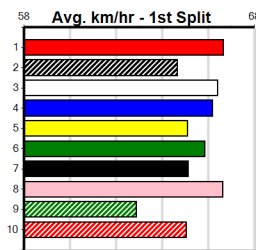

Geelong

12
10:59PM

(VIC time)

BEACHSIDE SECURITY

Distance: 400m, Race Type: Grade 5, Total Prizemoney: $2,925
1st: $1,950, 2nd: $600, 3rd: $300, 4th: $75

MISS BLAZE (6) was brilliant when placed here last time and she can go one better tonight. ASTON AURELIA (3) is better than her past few runs and she can come out running. ASTON BREEZE (1) is drawn to get all the breaks.

Watchdog Tips: 6 3 1 2 **Bet:** Win 6

Form Box	Wgt	Dist	Track	Date	Time	BON	Margin	1st/2nd (Time)	PIR	Checked	Comment	WR	Split 1	S/P	Grade	
1	ASTON BREEZE [5] $4.80															
	Good muster, gets the gun run, can threaten															
	BK Bitch Aug-22 Sire: ASTON RUPEE Dam: ASTON ZEPHYR Trainer: Raymond Gatt (Bannockburn)															
	Owner(s): R Borda															
	Winning Distances: < 300m (0) 300 - 399m (0) 400 - 499m (3) 500 - 599m (0) 600 - 699m (0) > 700m (0)															
	Winning Weights: 30.7(1) 30.8(1) 31.3(1)															
	1st (5) 30.7 400 GEL R11 06-Aug-24 22.46 22.31 5.00L NO GOOD (22.80) M/11 . . . . . 8.39 $6.70 X67															
	2nd (4) 31.1 450 WBL R5 15-Aug-24 25.38 25.23 2.25L SPRITELY SIAM (25.23) Q/222 . . . . . 6.54 $3.00 X67															
	8th (5) 31.0 450 WBL R5 22-Aug-24 26.08 24.98 11.00L PAW OSWALD (25.35) M/556 . . . . . 6.78 $3.90 X67															
	5th (1) 30.8 460 WGL R5 27-Aug-24 26.44 26.16 3.75L PAW WINCEY (26.19) Q/245 . . . . . 6.50 $3.00 X67H															
2	PAW TABITHA (NSW)[5] $7.00															
	Showing promise, early speed, keep safe															
	BK Bitch Dec-22 Sire: BERNARDO Dam: DYNA HARPA Trainer: Mark Delbridge (Balliang)															
	Owner(s): B Wheeler															
	Winning Distances: < 300m (0) 300 - 399m (1) 400 - 499m (2) 500 - 599m (0) 600 - 699m (0) > 700m (0)															
	Winning Weights: 27.6(2) 28.0(1)															
	2nd (2) 27.8 390 BAL R11 23-Aug-24 22.41 22.19 1.25L ALL TALKER (22.32) M/22 . . . . . 8.55 $10.00 7															
	1st (6) 27.6 390 BAL R5 28-Aug-24 22.25 22.24 2.25L HIGHWAY HOOLIGAN (22.39) M/11 . . . . . 8.42 $3.00 7															
	7th (6) 27.6 390 SHP R10 02-Sep-24 23.03 21.92 16.00L SHARAPOVA STAR (21.92) M/77 . . . . . 8.82 $6.70 X67															
	4th (4) 27.6 400 GEL R3 06-Sep-24 23.03 22.68 5.00L GROVER BALE (22.68) M/44 . . . . . 8.72 $3.70 RW															
3	ASTON AURELIA [5] $3.40															
	No luck of late, can cross and lead, main danger															
	BK Bitch Feb-22 Sire: KC AND ALL Dam: ASTON MILEY Trainer: Benjamin Magri (Avalon)															
	Owner(s): R Borda															
	Winning Distances: < 300m (0) 300 - 399m (5) 400 - 499m (3) 500 - 599m (0) 600 - 699m (0) > 700m (0)															
	Winning Weights: 30.5(3) 30.6(1) 30.9(1) 31.0(2) 31.1(1)															
	3= (3) 31.0 410 HOR R12 25-Jun-24 23.60 23.07 1.25L ASTON OPHELIA (23.51) M/11 . . . . . 10.42 $1.90 5															
	1st (4) 31.0 390 BAL R11 10-Jul-24 22.26 21.82 0.25L WESTERN'S BEAR (22.28) M/22 . . . . . 8.51 $2.90 5															
	2nd (6) 30.6 390 WBL R9 18-Jul-24 22.51 22.07 2.25L TANGELA BALE (22.36) M/11 . . . . . 8.66 $7.80 X45															
	1st (1) 30.5 390 WBL R9 01-Aug-24 22.25 21.93 6.50L ASTON ZINGARA (22.68) Q/11 . . . . . 8.59 $1.60 X45															
4	WALTER WALRUS [5] $12.00															
	Good muster but may get crowded early, risky															
	F Dog Feb-22 Sire: ASTON DEE BEE Dam: MAJA MAHI MAHI Trainer: Nathan Mckay (Toolleen)															
	Owner(s): N Mckay															
	Winning Distances: < 300m (0) 300 - 399m (5) 400 - 499m (1) 500 - 599m (0) 600 - 699m (0) > 700m (0)															
	Winning Weights: 34.1(1) 34.3(2) 34.6(1) 34.7(2)															
	1st (8) 34.6 390 WBL R2 01-May-24 22.20 21.87 1.25L MEMPHIS RAINS (22.27) M/22 . . . . . 8.63 $15.70 RWH															
	3rd (1) 34.5 390 WBL R2 09-May-24 22.29 21.77 7.50L HOUSE OF TURBO (21.77) M/43 . . . . . 8.66 $11.70 RWF															
	7th (6) 34.1 400 GAR R11 26-Jul-24 23.91 22.69 14.00L CARPENTER'S ARMS (22.96) 67 . . . . . 11.79 $3.30 5															
	5th (4) 34.1 340 GUN R10 31-Jul-24 20.20 19.38 7.00L TALK ABOUT ELLIE (19.72) 665 . . . . . 6.77 $6.50 5															
5	BACK TO SCRATCH [5] $10.00															
	Down on confidence, draw is a worry, tested															
	BE Dog Dec-21 Sire: BERNARDO Dam: ON THE RUNWAY Trainer: Andrew Xerri (Merrimu)															
	Owner(s): Cherry Farm (SYN), A Xerri, S Xerri