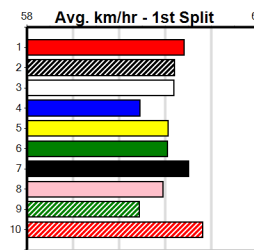

MILLERS MUZZLES

Distance: 460m, Race Type: Grade 5, Total Prizemoney: $2,925
1st: $1,950, 2nd: $600, 3rd: $300, 4th: $75

HOT SAKI (8) owns a slashing 25.68 PB here and he can light them up soon after box rise. PAW MANTRA (1) was never headed two runs back and he will be in the firing line from the outset. XOEL BALE (4) may be value

Watchdog Tips:	8	1	4	7	Bet:	Win 8