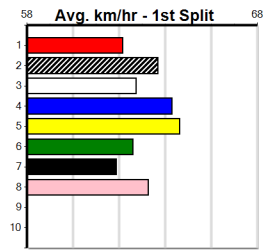

GRV DISTANCE RACING (1-4 WINS)

Distance: 680m, Race Type: Restricted Win, Total Prizemoney: $3,940
1st: $2,640, 2nd: $815, 3rd: $410, 4th: $75

MY MUM ROCKS (3) was a dominant 34.19 Sandown winner last time and he may be suited by the rise in distance. VIRAT (4) was impressive last time and he too may appreciate the rise in distance. PAW QUINBY (7) is showing promise.

Watchdog Tips: 3 4 7 2 **Bet:** Box Quinella 3,4,7 ($10 for 333.33%)

REGAL BARRY [6] **$14.00**
Rises in class and distance, prefer others

BK Dog Apr-22 Sire: SH AVATAR Dam: SETTLED Trainer: Sheldon Hamilton (Smythes Cree)

Owner(s): S Hamilton
Winning Distances: < 300m (0) 300 - 399m (0) 400 - 499m (0) 500 - 599m (2) 600 - 699m (0) > 700m (0)
Winning Weights: 35.2(1) 37.3(1)

5th (2) 37.0 525 MEP R9 26-Jun-24	31.21 30.08	11.00 MAD KEV (30.46)	M/5545	. . .	5.35	$9.00 7
6th (2) 37.0 525 MEP R2 03-Jul-24	30.90 29.83	7.50L WHITE OWL (30.40)	M/6666	. . .	5.42	$26.60 7
7th (4) 35.5 500 BEN R4 02-Aug-24	29.23 28.50	7.00L KURRACA KID (28.77)	M/778	. SW .	6.95	$21.60 7
3rd (2) 34.9 450 BAL R5 25-Aug-24	25.98 25.50	3.25L BLACK SERIES (25.76)	M/222	. . .	6.85	$4.60 T3-7
4th (5) 35.5 450 BAL R5 01-Sep-24	26.34 25.55	12.00 BLACK EMU (25.55)	S/644	. . .	6.87	$10.80 T3-7
3rd (3) 35.5 450 BAL R9 09-Sep-24	25.95 25.55	6.00L GOT A PULSE (25.55)	S/465	. . .	6.87	$14.30 T3-RW
1st (2) 35.2 545 BAL R10 16-Sep-24	31.35 31.35	0.75L CHELSEA DAGGER (31.39)	M/2222	. . .	6.76	$5.80 T3-RW
4th (7) 35.3 525 MEA R2 28-Sep-24	30.54 29.60	5.50L SAMMY SUNG (30.17)	M/4555	. . .	5.20	$37.70 6G

Last 3 wins NOT included above

1st (1) 37.3 525 MEP R2 12-Jun-24	30.53 29.89	0.50L NORM'S LUCY (30.55)	M/3222	. . .	5.31	$7.70 M

Bx	1st	2nd	3rd	4th	5th	6th	7th	8th
1	1							
2	1							
3		1						
4								1
5					1			
6								
7						1		
8			1					

Prize Best	$3980.00
Starts	FSD 11-2-0-3
Trk/Dts	0-0-0-0
APM	2932

CANYA VIVI (NSW)[6] **$4.60**
Shows promise, settles on the pace, respect

BK Bitch Oct-22 Sire: SHIMA SHINE Dam: JOYFUL Trainer: Matthew Lanigan (Rowsley)

Owner(s): G Lanigan
Winning Distances: < 300m (0) 300 - 399m (0) 400 - 499m (0) 500 - 599m (1) 600 - 699m (1) > 700m (0)
Winning Weights: 26.0(1) 27.0(1)

1st (7) 26.0 515 SAP R1 22-Jul-24	30.68 29.48	6.00L FORTY FOUR SONS (31.07)	Q/2251	. . .	5.18	$9.90 M
3rd (5) 26.2 515 SAP R10 29-Jul-24	30.79 29.46	10.00 PAW DIMETRA (30.11)	M/6653	. . .	5.34	$5.80 7
3rd (8) 27.0 450 BAL R6 23-Aug-24	26.17 25.41	6.00L MITZI ROCKS (25.79)	M/756	. . .	6.91	$9.40 7
6th (8) 27.0 525 MEP R5 28-Aug-24	30.84 29.95	8.00L LEROY'S GIRL (30.30)	M/3777	. . .	5.24	$13.60 X67
2nd (1) 27.0 485 HOR R7 03-Sep-24	27.66 27.28	3.25L KURRACA KID (27.45)	M/333	. . .	6.71	$3.20 X67
2nd (4) 27.1 650 SHP R5 09-Sep-24	37.72 37.49	3.5L JAMARRA (37.49)	Q/1112	. . .	17.33	$15.80 RW
1st (2) 27.0 660 BAL R5 18-Sep-24	39.09 39.09	0.05L PAW HELION/BLACK THUMB	Q/5545	. SW .	13.58	$4.10 RW
2nd (7) 27.1 730 MEP R5 25-Sep-24	43.49 43.45	0.75L VISTA ARGON (43.45)	M/3554	. . .	5.15	$4.30 RW

Last 3 wins NOT included above

Bx	1st	2nd	3rd	4th	5th	6th	7th	8th
1		1						
2	1							
3								
4		1						
5			1					
6								
7	1	1						
8			1					

Prize Best	$7922.50
Starts	FSD 9-2-3-2
Trk/Dts	0-0-0-0
APM	6881