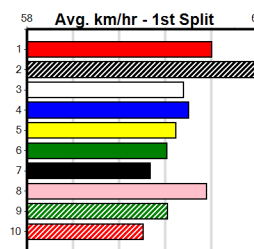

MERV JENNINGS SIGNS

Distance: 460m, Race Type: Mixed 4/5, Total Prizemoney: $3,360
1st: $2,250, 2nd: $690, 3rd: $345, 4th: $75

VERDI (1) is a gifted chaser when on song and he should be primed to fire fresh. GUNAI BOLD (7) is a prolific winner and he should be on the pace for most of the journey. PAW HARRY (3) shows promise and he can settle on the speed.

Watchdog Tips: [1] [7] [3] [6] Bet: Win 1

Form Box Wgt Dist Track Date Time BON Margin 1st/2nd (Time) PIR Checked Comment W/R Split 1 S/P Grade
VERDI [4] Resuming, huge talent when fit, expected to fire $2.50
Owner(s): TWO HANDS (SYN), S Thompson, H Thompson
Trainer: Jason Thompson (Pearcedale)

DEDALUS DIGGLE [5] Placed in six of eight here, place hope again $12.00
Owner(s): BAG OF LOLLYS (SYN), L Cockerell, I Cockerell, M Doppet
Trainer: Ian Cockerell (Buckley)

PAW HARRY (NSW)[5] Shows promise, nice turn of foot, threat $7.50
Owner(s): B Wheeler
Trainer: Mark Delbridge (Balliang)

PAW REX (NSW)[5] Talented but risky at box rise, place best $8.00
Owner(s): B Wheeler
Trainer: Mark Delbridge (Balliang)

QUEST FOR PACE [5] Capable but may get crowded early on, risky $6.50
Owner(s): B Debono
Trainer: Bradley Debono (Mill Park)

1

2

3

4

5