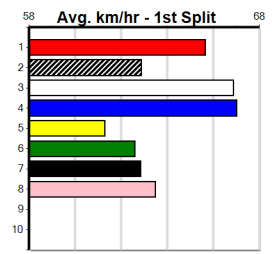

THE BECKLEY CENTRE GEELONG

Distance: 596m, Race Type: Grade 5, Total Prizemoney: $3,940
1st: $2,640, 2nd: $815, 3rd: $410, 4th: $75

NICKI WHOOP (3) has turned in some huge performances in town and she can make every post a winner. GROOVEBIRD (4) was a strong 29.97 winner here last time and she will appreciate the rise in distance. SHADOWS OF BLUE (1) just needs luck early

Watchdog Tips: 3 4 1 5 Bet: Win 3

SHADOWS OF BLUE [5] Powerful type, can settle closer, big threat $2.80
Owner(s): CHAMPAGNE PTN (SYN), S Smith, A Langton
Trainer: Jeffrey Britton (Anakie)

LETHO LAND (QLD)[5] Steady since moving to Vic, needs to improve $26.00
Owner(s): N Sweeney
Trainer: Heath Mcadam (Ocean Grove)

NICKI WHOOP [5] Looks the leader, gets a cheap lead, go close $3.40
Owner(s): TO THE MAX SYNDICATE (SYN), A Honan, A Clayton, T Honan, J Clayton
Trainer: Darren Beasley (Footscray West)

GROOVEBIRD [5] Gutsy winner last time, distance suits, danger $4.20
Owner(s): KRAMERICA (SYN), G Farrugia, W Gallagher
Trainer: Jeffrey Britton (Anakie)

ZIPPING GRANDE (NSW)[5] Placed in two of her past three, keep safe $10.00
Owner(s): Hallinan Hallinan (SYN), M Hallinan, F Hallinan
Trainer: Keith Lloyd (Anakie)

1

2

3

4

5