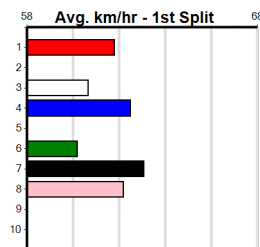

SPORTSBET HT3

Distance: 460m, Race Type: Maiden Heat, Total Prizemoney: $2,535
1st: $1,680, 2nd: $520, 3rd: $260, 4th: $75

EXTINCT (1) has been placed in three of six to date and she is drawn to settle closer than normal.
SELL YOUR SOUL (6) caught the eye in his debut run here and he will be better for the run.
RUGRAT TOMMY (2) is a well bred type.

Watchdog Tips: **1** **6** **2** **4** **Bet:** **Win 1**