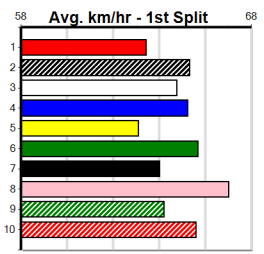

HAPPY 40TH FLYNNY

Distance: 400m, Race Type: Grade 5, Total Prizemoney: $2,925
1st: $1,950, 2nd: $600, 3rd: $300, 4th: $75

MAC AND CHEESE (8) is better than his past two runs and he has the speed to cross and lead throughout. BLACKPOOL RANGER (6) returned to form at Ballarat and he will keep the pressure on from the outset. CLOSE COMBAT (7) has claims

Watchdog Tips: 8 6 7 4 Bet: Box Quinella 6,7,8 ($10 for 333.33%)

RAPIDFIRE FOREST [5] Hit or miss early, can push wide, place best $7.50
Owner(s): Just for us (SYN), B Hare, C Allen
Sire: BARCIA BALE Dam: WYNBURN LUCIFER
Trainer: Claire Allen (Greendale)
Box History table and Prize Best Starts table included.

LAMIA DOMINIQUE [5] Needs to lead, may bump with the red, tested $12.00
Owner(s): L Carbone
Sire: FERNANDO BALE Dam: MY REFLECTION
Trainer: Lorenzo Carbone (Keilor Park)
Box History table and Prize Best Starts table included.

ELUSIVE BARB [5] Solid record here but this is harder, place best $10.00
Owner(s): J Bovett
Sire: HOUDINI BOY Dam: ELUSIVE ANAKE
Trainer: Cameron Morris-flynn (Mitchell P)
Box History table and Prize Best Starts table included.

RUXTON SPICE [5] Returned to form last time, must keep safe $4.00
Owner(s): T Trengove
Sire: NEED MY MONEYNOW Dam: SAINT WEST
Trainer: Mark Johnson (Ross Creek)
Box History table and Prize Best Starts table included.

SILVER TAQUISHA [5] Likely to get buried back early, prefer to watch $16.00
Owner(s): D Burnett
Sire: BARCIA BALE Dam: SILVER CUPCAKE
Trainer: Keith Lloyd (Anakie)
Box History table and Prize Best Starts table included.