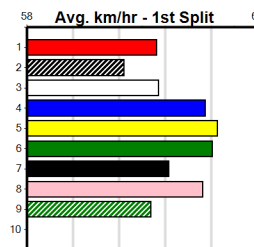

GREAT CHASE HT19

Distance: 460m, Race Type: Restricted Win Heat, Total Prizemoney: $3,875
1st: $2,600, 2nd: $800, 3rd: $400, 4th: $75

AMRON BOBBY (6) has been brilliant in his two runs to date and he should be off and gone through the bend. GIACOMO (5) broke the clock here over 400m last time and he may be suited to this distance range. READ THE ROOM (4) can fire fresh.

Watchdog Tips: **6** **5** **4** **8** **Bet:** **Win 6**

Form Box	Wgt	Dist	Track	Date	Time	BON	Margin	1st/2nd (Time)	PIR	Checked	Comment	WR	Split 1	S/P	Grade	
1	RED ROCKS BEAUTY [7] Resuming, talented but may need the run, place $10.00															
	BK Bitch Aug-22 Sire: KINLOCH BRAE Dam: RED ROCKS Trainer: Mario Briganti (Pearcedale)															
	Owner(s): A Taylor															
	Winning Distances: < 300m (0) 300 - 399m (0) 400 - 499m (0) 500 - 599m (1) 600 - 699m (0) > 700m (0)															
	Winning Weights: 30.0(1)															
	4th (7)	30.1	515	SAN	R2	28-Apr-24	30.79	29.50	12.00 RASHID (29.98)	M/2544				5.24	$2.00	MH
	1st (2)	30.0	515	SAN	R1	02-May-24	29.59	29.33	3.5L AUDACIOUS FANG (29.82)	M/2111		SW		5.16	$2.30	MF
	5th (3)	29.2	460	GEL	R9	07-Jun-24	26.37	25.62	4.50L POWER OUT (26.07)	M/563				6.85	$9.50	SH
	Last 3 wins NOT included above															
	Box History															
Prize Best $6475.00 Starts 26.37(3)-7/6/24 Trk/Dts 3-1-0-0 APM 1-0-0-0 2390																
2	PSYCHO BUDDY [6] Wide runner, pace outside is a worry, tested $21.00															
	BD Dog Jul-22 Sire: SH AVATAR Dam: FAIRYTALE WISH Trainer: Nicole Salna (Anakie)															
	Owner(s): C Capuano															
	Winning Distances: < 300m (0) 300 - 399m (0) 400 - 499m (1) 500 - 599m (1) 600 - 699m (0) > 700m (0)															
	Winning Weights: 31.7(1) 32.2(1)															
	2nd (3)	32.3	450	BAL	R5	07-Aug-24	25.88	25.38	0.50L BOMB LUCA (25.85)	M/742				6.93	$16.00	RW
	2nd (1)	32.7	545	BAL	R4	11-Aug-24	31.27	31.15	1.75L ZIPPING GRANDE (31.15)	S/2111				6.86	$1.80	T3-RW
	3rd (8)	32.2	450	WBL	R5	15-Aug-24	25.60	25.23	5.50L SPRIELY SIAN (25.23)	M/544				6.94	$8.40	X67
	6th (4)	31.7	545	BAL	R6	21-Aug-24	32.00	31.24	8.50L THANK YOU TOMMY (31.41)	M/5554				7.07	$7.00	S
	7th (8)	31.3	525	MEA	R2	24-Aug-24	30.81	29.71	12.00 SPENCER (29.99)	M/7677				5.31	$34.40	7
7th (4)	31.7	650	WBL	R5	29-Aug-24	39.19	37.81	20.00 PIXIE TRIXIE (37.81)	S/787				18.76	$15.30	RW	
4th (7)	32.2	410	HOR	R2	24-Sep-24	24.01	22.93	6.00L HARDSTYLE GRACIE (23.61)	M/76		W		10.84	$3.50	7	
1st (1)	32.2	520	GEL	R9	27-Sep-24	30.13	30.13	4.75L BIG BOY COOPER (30.45)	M/3111		SW		5.58	$2.70	RW	
Last 3 wins NOT included above																
Box History																
Prize Best $6730.00 Starts 26.07(4)-7/5/24 Trk/Dts 23-2-5-4 APM 2-0-1-0 5101																
3	RUXTON SHINE [6] Never headed last time, getting stronger, place $9.00															
	BE Bitch Apr-22 Sire: SHIMA SHINE Dam: FLOSSING Trainer: Mark Johnson (Ross Creek)															
	Owner(s): S O'hehir															
	Winning Distances: < 300m (0) 300 - 399m (2) 400 - 499m (0) 500 - 599m (0) 600 - 699m (0) > 700m (0)															
	Winning Weights: 29.0(1) 29.7(1)															
	6th (4)	28.2	450	BAL	R1	07-Apr-24	26.34	24.91	6.50L HEAD HUNTER (25.90)	M/344				6.81	$13.50	M
	4th (3)	28.0	410	HOR	R1	12-Apr-24	24.24	23.58	4.00L SLINGER (23.98)	S/33				10.63	$8.10	M
	1st (7)	29.7	390	BAL	R2	06-Sep-24	23.07	22.42	0.50L JILLIBY MISH (23.09)	M/22		SW		8.61	$3.60	M
	2nd (7)	29.1	410	HOR	R10	15-Sep-24	23.81	23.03	2.00L WISDOM BALE (23.67)	M/22		SW		10.66	$9.40	7
	1st (3)	29.0	390	BAL	R10	30-Sep-24	22.39	22.39	8.50L AUNTY ETHEL (22.97)	Q/11				8.33	$20.50	T3-7
Last 3 wins NOT included above																
Box History																
Prize Best $2650.00 Starts FSH Trk/Dts 5-2-1-0 APM 0-0-0-0 2620																
4	READ THE ROOM [5] Resuming, showed promise last prep, threat $4.80															
	BK Bitch May-22 Sire: FERNANDO BALE Dam: ZIPPING TIFFANY Trainer: Karen Pitt (Pearcedale)															
	Owner(s): THE SIP (SYN), J Harradine, T Redmond, W Vassallo															
	Winning Distances: < 300m (0) 300 - 399m (0) 400 - 499m (5) 500 - 599m (0) 600 - 699m (0) > 700m (0)															
	Winning Weights: 26.3(3) 26.4(1) 26.7(1)															
	4th (4)	26.0	515	SAN	R2	15-Feb-24	30.38	29.46	14.00 LAKEVIEW EMILY (29.46)	M/3444		SW		5.17	$2.80	6G
	1st (2)	26.7	400	WGL	R3	30-Apr-24	22.75	22.27	2.25L VALENCIA LOLA (22.90)	Q/11				8.45	$2.10	X67