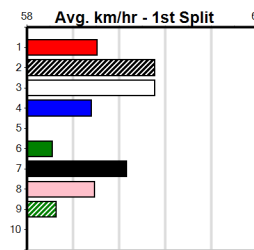

Distance: 300m, Race Type: Tier 3 - Maiden, Total Prizemoney: $1,530
1st: $1,000, 2nd: $320, 3rd: $160, 4th: $50

Watchdog Tips:

Bet:

Form Box	Wgt	Dist	Track	Date	Time	BON	Margin	1st/2nd (Time)	PIR	Checked	Comment	WR	Split 1	S/P	Grade

1 RUNAWAY DEAL [M]
BD Bitch Jan-22 Sire: KIWONA MON MANNY Dam: I'M ROBYN BANKS
Owner(s): K Howat Trainer: Kenneth Howat (Plumpton)
Winning Distances: < 300m (0) 300 - 399m (0) 400 - 499m (0) 500 - 599m (0) 600 - 699m (0) > 700m (0)
Winning Weights:
5th (7) 25.8 390 BAL R2 22-Jul-24 23.61 22.36 12.00 MAKE THE CUT (22.82) M/24 . . . 8.80 $60.00 T3-M
7th (3) 25.4 350 HVL R1 02-Aug-24 20.60 19.11 9.50L I'M A TREASURE (19.94) M/5 . . . 6.83 $160.80 T3-M
F (5) 25.7 400 GEL R2 20-Aug-24 0.00 22.49 . ASTON LUCIANA (23.51) Q/38 . . . V7 . 8.73 $51.60 M
5th (3) 26.0 400 GEL R2 27-Aug-24 23.47 22.57 5.50L UNLEASHING (23.11) Q/43 . . . . 8.75 $99.70 M
5th (8) 25.8 390 BAL R1 02-Sep-24 23.65 22.64 11.00 RING RING (22.90) M/85 . . . . 9.04 $10.90 M
7th (2) 26.2 390 BAL R1 09-Sep-24 23.57 22.01 11.00 ART CADEAUX (22.83) Q/56 . . . . 8.80 $63.40 T3-M
8th (8) 26.3 400 GEL R2 17-Sep-24 24.19 22.79 14.00 CRYPTO PRINCESS (23.25) S/87 . . . . 9.10 $35.00 M
7th (6) 26.1 390 BAL R2 23-Sep-24 23.81 22.35 19.00 MINI SNOOZE (22.52) M/76 . . . . 8.91 $66.60 T3-M
Last 3 wins NOT included above

Box History

Bx	1st	2nd	3rd	4th	5th	6th	7th	8th
1							1	1
2					1			3
3						1		2
4								
5						2		1
6								2
7					1	1		1
8					1	1		1

Prize Best	$0.00
Starts	FSTD
Trk/Dts	26-0-0-0
APM	0-0-0-0

2 MAGIC SNOWDROP [M]
F Bitch Feb-23 Sire: AUSSIE INFRARED Dam: NEVER DUPLICATED
Owner(s): T Johnson Trainer: Lachlan Scott (Tatura)
Winning Distances: < 300m (0) 300 - 399m (0) 400 - 499m (0) 500 - 599m (0) 600 - 699m (0) > 700m (0)
Winning Weights:
7th (6) 27.4 525 MEP R1 04-Sep-24 31.87 30.09 19.00 ROMANTIC RED (30.61) M/6666 . . . SW . 5.57 $16.00 M
5th (7) 27.7 450 SHP R1 09-Sep-24 26.02 25.01 10.00 MARRAKESH (25.33) M/444 . . . . 6.74 $22.20 M
2nd (8) 27.7 450 SHP R3 12-Sep-24 26.20 25.54 1.00L KRAKEN HONEY (26.15) M/312 . . . . 6.78 $2.10 M
5th (2) 27.9 525 MEP R2 18-Sep-24 31.12 29.87 12.00 SWEET AS SARAH (30.33) M/8555 . . . . 5.39 $22.20 M
6th (4) 27.9 525 MEP R3 25-Sep-24 30.89 29.64 7.00L PAW ZEVA (30.40) M/5776 . . . . 5.26 $20.60 M
6th (2) 27.8 350 HVL R2 29-Sep-24 20.00 19.20 7.50L MINH ZOE (19.50) M/6 . . . . 6.77 $14.20 M
Last 3 wins NOT included above

Box History

Bx	1st	2nd	3rd	4th	5th	6th	7th	8th
1								
2					1	1		
3								
4						1		
5								
6								1
7					1			
8	1							

Prize Best	$320.00
Starts	FSTD
Trk/Dts	6-0-1-0
APM	0-0-0-0
	320