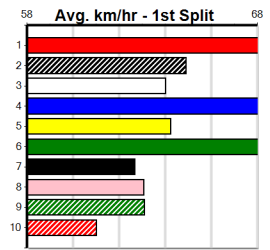

LIKE Healesville Greys ON FACEBOOK

Distance: 300m, Race Type: Grade 5 T3, Total Prizemoney: $1,530
1st: $1,000, 2nd: $320, 3rd: $160, 4th: $50

Watchdog Tips:

Bet:

Table with columns: Form Box, Wgt, Dist, Track, Date, Time, BON, Margin, 1st/2nd (Time), PIR, Checked, Comment, WR, Split 1, S/P, Grade

BEAR LEE TIME [5]
BD Dog Feb-20 Sire: BLACK BEAR LEE Dam: INMATE
Owner(s): Powellful Ryino (SYN), M Ryan, A Powell
Trainer: Darren Ryan (Boronia)
Winning Distances: < 300m (0) 300 - 399m (11) 400 - 499m (0) 500 - 599m (0) 600 - 699m (0) > 700m (0)
Winning Weights: 31.0(1) 31.6(1) 31.9(1) 32.0(1) 32.2(1) 32.3(1) 32.5(2) 32.7(1) 32.9(1) 33.0(1)
Box History table and Prize Best Starts table included.

EASILY AMUSED (NSW)[5]
RF Dog Jun-20 Sire: ORSON ALLEN Dam: LUMINESCENCE
Owner(s): J Leek
Trainer: Jodie Leek (Warrandyte)
Winning Distances: < 300m (0) 300 - 399m (6) 400 - 499m (4) 500 - 599m (0) 600 - 699m (0) > 700m (0)
Winning Weights: 33.6(2) 33.7(1) 33.9(2) 34.3(1) 34.4(1) 34.5(2) 35.1(1)
Box History table and Prize Best Starts table included.

CONTRALTO [5]
BK Bitch Aug-20 Sire: BARCIA BALE Dam: CHALLIS ANNIE
Owner(s): MALAHIA (SYN), S Reed, C Haigh
Trainer: Christine Haigh (Crossover)
Winning Distances: < 300m (0) 300 - 399m (7) 400 - 499m (0) 500 - 599m (0) 600 - 699m (0) > 700m (0)
Winning Weights: 26.8(2) 27.1(1) 27.5(1) 27.7(1) 27.9(1) 28.1(1)
Box History table and Prize Best Starts table included.

SPEEDY PAM [5]
BK Bitch Mar-21 Sire: MY REDEEMER Dam: INTER HELEN
Owner(s): E Bolton
Trainer: Suzanne Reaper (Tynong)
Winning Distances: < 300m (0) 300 - 399m (6) 400 - 499m (0) 500 - 599m (0) 600 - 699m (0) > 700m (0)
Winning Weights: 26.8(2) 26.9(2) 27.0(1) 27.5(1)
Box History table and Prize Best Starts table included.

DINOSAUR DEANO [5]
BD Dog Apr-22 Sire: AUSSIE INFRARED Dam: SPEEDY BOSS
Owner(s): Barney Rubble syndicate (SYN), J Gordon, G Rudd, J Markham, W Telford, D Erdman, P Newell
Trainer: Patrick Newell (Wallan)
Winning Distances: < 300m (0) 300 - 399m (4) 400 - 499m (0) 500 - 599m (0) 600 - 699m (0) > 700m (0)
Winning Weights: 28.4(1) 28.6(1) 28.7(2)
Box History table and Prize Best Starts table included.

1

2

3

4

5