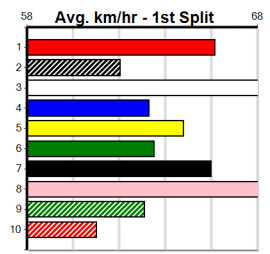

GORSKI ENGINEERING

Distance: 300m, Race Type: Grade 5 T3, Total Prizemoney: $1,530
1st: $1,000, 2nd: $320, 3rd: $160, 4th: $50

Watchdog Tips:

Bet:

Table with columns: Form Box, Wgt, Dist, Track, Date, Time, BON, Margin, 1st/2nd (Time), PIR, Checked, Comment, W/R, Split 1, S/P, Grade

INTER ROUGE [5]
BK Bitch Sep-21 Sire: AUSSIE INFRARED Dam: INTER SANTINA
Owner(s): TONY AND JOE (SYN), T Interligi, J Interligi
Trainer: Tony Interligi (Endeavour Hills)
Winning Distances: < 300m (0) 300 - 399m (2) 400 - 499m (1) 500 - 599m (0) 600 - 699m (0) > 700m (0)
Winning Weights: 27.2(2) 27.6(1)
Race results table with columns: Rank, Box, Wgt, Dist, Track, Date, Time, BON, Margin, 1st/2nd (Time), PIR, Checked, Comment, W/R, Split 1, S/P, Grade

Box History table for INTER ROUGE [5]
Prize Best Starts Trk/Dts APM

WHIZZER [5]
WBK Dog Apr-21 Sire: WHISKEY RIOT Dam: LEKTRA MISS
Owner(s): J Belsham
Trainer: Loren Dalziel (Longwarry)
Winning Distances: < 300m (0) 300 - 399m (2) 400 - 499m (2) 500 - 599m (0) 600 - 699m (0) > 700m (0)
Winning Weights: 28.9(1) 29.0(1) 30.1(1) 30.5(1)
Race results table with columns: Rank, Box, Wgt, Dist, Track, Date, Time, BON, Margin, 1st/2nd (Time), PIR, Checked, Comment, W/R, Split 1, S/P, Grade

Box History table for WHIZZER [5]
Prize Best Starts Trk/Dts APM

ASSUME KEALY [5]
BK Bitch Jan-19 Sire: ZOLTINA'S LEGACY Dam: ZOE
Owner(s): D Dawson
Trainer: Dale Dawson (Preston)
Winning Distances: < 300m (0) 300 - 399m (15) 400 - 499m (2) 500 - 599m (0) 600 - 699m (0) > 700m (0)
Winning Weights: 30.1(2) 30.2(1) 30.3(3) 30.4(1) 30.5(1) 30.6(1) 30.7(1) 30.8(3) 30.9(3) 31.0(1)
Race results table with columns: Rank, Box, Wgt, Dist, Track, Date, Time, BON, Margin, 1st/2nd (Time), PIR, Checked, Comment, W/R, Split 1, S/P, Grade

Box History table for ASSUME KEALY [5]
Prize Best Starts Trk/Dts APM

LORD PANAMA (NSW)[5]
BK Dog Nov-21 Sire: SUPERIOR PANAMA Dam: CHAMPION MODEL
Owner(s): O MCGOVERN
Trainer: Owen MCGOVERN (Rosedale)
Winning Distances: < 300m (0) 300 - 399m (8) 400 - 499m (0) 500 - 599m (0) 600 - 699m (0) > 700m (0)
Winning Weights: 33.0(1) 33.3(2) 33.4(2) 33.5(1) 33.6(1) 33.7(1)
Race results table with columns: Rank, Box, Wgt, Dist, Track, Date, Time, BON, Margin, 1st/2nd (Time), PIR, Checked, Comment, W/R, Split 1, S/P, Grade

Box History table for LORD PANAMA (NSW)[5]
Prize Best Starts Trk/Dts APM

MISTY AMY [5]
BK Bitch May-20 Sire: ZIPPING GARTH Dam: ZIPPING RUBY
Owner(s): R Wood
Trainer: Ronald Wood (Warragul)
Winning Distances: < 300m (0) 300 - 399m (2) 400 - 499m (7) 500 - 599m (0) 600 - 699m (0) > 700m (0)
Winning Weights: 25.8(2) 26.1(1) 26.8(1) 27.2(1) 27.5(1) 27.6(2) 27.8(1)
Race results table with columns: Rank, Box, Wgt, Dist, Track, Date, Time, BON, Margin, 1st/2nd (Time), PIR, Checked, Comment, W/R, Split 1, S/P, Grade

Box History table for MISTY AMY [5]
Prize Best Starts Trk/Dts APM