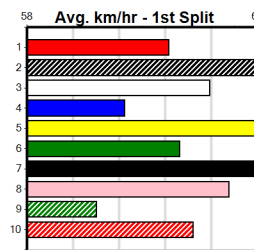

CROYDON HOMING PIGEON CLUB

Distance: 350m, Race Type: Grade 5 T3, Total Prizemoney: $1,530
1st: $1,000, 2nd: $320, 3rd: $160, 4th: $50

7

12:37PM

(VIC time)

Watchdog Tips:

Bet:

Form Box	Wgt	Dist	Track	Date	Time	BON	Margin	1st/2nd (Time)	PIR	Checked	Comment	WR	Split 1	S/P	Grade

1 OH CRIKEY (NSW)[5]

BK Dog Nov-21 **Sire: FLYING RICCIARDO** **Dam: FANTASTIC DAISY** **Trainer: Wade Green (Parwan)**
Owner(s): W Green **ENG BEN 2024-10-02**
Winning Distances: < 300m (0) 300 - 399m (1) 400 - 499m (4) 500 - 599m (0) 600 - 699m (0) > 700m (0)
Winning Weights: 30.5(1) 31.1(1) 31.3(1) 31.5(1) 31.6(1)

7th (2)	31.2	450	WBL	R8	20-Aug-24	26.18	25.46	11.00 ROUND UP (25.46)	M/477	.	.	.	6.70	$24.90	5
1st (5)	31.5	460	GEL	R6	27-Aug-24	26.28	25.87	1.00L SACRIFICIAL (26.34)	M/211	.	.	.	6.74	$16.20	5
7th (8)	31.7	525	MEP	R3	04-Sep-24	31.46	30.09	11.00 DUTCH IMPACT (30.71)	M/2246	.	.	.	5.18	$8.60	T3-5
4th (8)	31.7	450	SHP	R6	07-Sep-24	25.98	25.49	5.50L STAR OF VENUS (25.63)	M/224	.	.	.	6.79	$5.50	5
4th (1)	31.7	450	SHP	R8	12-Sep-24	26.00	25.54	5.00L MISS IMMY LEE (25.65)	Q/223	.	.	.	6.71	$5.10	5
1st (6)	31.6	460	GEL	R7	17-Sep-24	26.31	26.06	3.75L OUR BOY ROO (26.57)	M/111	.	SW	.	6.68	$4.40	5
8th (1)	31.7	460	GEL	R6	24-Sep-24	26.97	25.77	12.00 BUFF TOBY (26.16)	M/487	.	.	.	6.84	$5.60	5
2nd (2)	31.6	425	BEN	R4	02-Oct-24	24.44	24.04	0.25L TAKE A SHINE (24.42)	M/321	.	.	.	6.64	$20.10	SH

Last 3 wins NOT included above

1st (4)	30.5	457	TEM	R2	08-Sep-23	26.29	26.01	1.5L JUMBUK TUNE (26.39)	.	.	.	.	6.59	$2.70	M
1st (8)	31.1	350	HVL	R5	07-Feb-24	19.85	19.85	1.00L RIVER KING (19.91)	Q/1	.	.	.	6.59	$7.90	7
1st (6)	31.3	400	GEL	R11	23-Apr-24	22.71	22.56	2.75L SIN CITY MARV (22.89)	M/11	.	.	.	8.45	$9.10	X67

Box History

Bx	1st	2nd	3rd	4th	5th	6th	7th	8th
1	1	1	1	1	1			
2							2	
3	2	1		2	1			
4	1	1	1					3
5	1			1		2		
6	2					2		
7				2	1	1		
8	1	1		4			1	1

Prize Best Starts Trk/Dts APM

Prize		$7810.00
Best	19.82(7)	-21/6/24
Starts		42-5-6-3
Trk/Dts		5-1-0-0
APM		3073