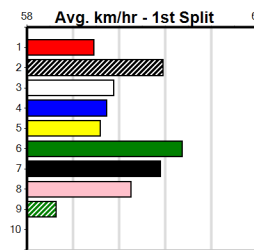

Watchdog Tips: ☐ ☐ ☐ ☐ ☐ Bet:

Form	Box	Wgt	Dist	Track	Date	Time	BON	Margin	1st/2nd (Time)	PIR	Checked	Comment	WR	Split	S/P	Grade

GOT MY MOJO [M]

BK Bitch Jun-21 Sire: FERAL FRANKY Dam: SO MUCH MOJO

Owner(s): I Blencowe Trainer: Ian Blencowe (Leongatha)

Winning Distances: < 300m (0) 300 - 399m (0) 400 - 499m (0) 500 - 599m (0) 600 - 699m (0) > 700m (0)

Winning Weights:

6th (6)	27.7	460	WGL	R1	29-Aug-24	27.27	26.01	10.00	BANCHERO (26.58)	Q/257				6.73	$67.00	T3-M
7th (4)	27.8	595	SAP	R4	02-Sep-24	36.42	34.61	20.00	PALDRON BALE (35.06)	Q/3577		VO		9.52	$22.50	RW
5th (8)	27.9	400	WGL	R2	05-Sep-24	23.82	23.16	8.50L	LET'S MAKE UP (23.26)	M/55				8.82	$43.50	M
4th (6)	27.5	435	SLE	R3	11-Sep-24	25.33	24.22	12.00	ESSENCE (24.56)	Q/344				5.46	$72.90	M
7th (3)	27.4	400	GEL	R2	17-Sep-24	24.01	22.79	11.00	CRYPTO PRINCESS (23.25)	M/78				9.06	$22.00	M
6th (2)	27.5	300	HVL	R1	20-Sep-24	17.86	16.86	10.00	APRIL OH ZEAL (17.16)	M/4				4.17	$31.90	M
5th (3)	27.3	435	SLE	R2	25-Sep-24	25.94	24.88	12.00	ALCARAZA (25.10)	Q/777				5.60	$52.20	M
4th (8)	27.1	400	GEL	R2	01-Oct-24	23.66	22.76	9.00L	PAW EVA (23.04)	Q/45				8.72	$37.00	M

Last 3 wins NOT included above

Box History

Bx	1st	2nd	3rd	4th	5th	6th	7th	8th
1					3	4	2	1
2					2	2	1	2
3				1	1	2	4	1
4		2			1	1	2	1
5				1	1	3	2	4
6				2	2	3	2	1
7						1	3	3
8				1	1			2

Prize Best Starts Trk/Dts APM

$915.00
17.86(2)-20/9/24
66-0-2-0
1-0-0-0
225

ZIPPING SCOOBY (NSW)[M]

BK Dog Dec-22 Sire: ASTON RUPEE Dam: ZIPPING MAGDA

Owner(s): Hallinan Hallinan (SYN), M Hallinan, F Hallinan Trainer: Robert Camilleri (Lara)

Winning Distances: < 300m (0) 300 - 399m (0) 400 - 499m (0) 500 - 599m (0) 600 - 699m (0) > 700m (0)

Winning Weights:

6th (8)	33.6	390	WBL	R2	05-Sep-24	23.20	22.00	14.00	GO ME GO (22.27)	M/66				9.03	$6.30	M
5th (5)	34.1	410	HOR	R1	17-Sep-24	23.80	23.11	7.50L	CRACKERJACK SCUD	M/44				10.63	$20.10	M
3rd (1)	33.9	410	HOR	R1	24-Sep-24	23.85	22.93	4.00L	LEONESSA (23.59)	M/33				10.79	$2.30	M
5th (8)	34.0	390	WBL	R1	30-Sep-24	23.13	22.34	4.00L	BELAIR BETTY (22.87)	M/56				9.06	$2.10	M

Last 3 wins NOT included above

Box History

Bx	1st	2nd	3rd	4th	5th	6th	7th	8th
1			1					
2								
3								
4								
5					1			
6								
7							1	1
8								

Prize Best Starts Trk/Dts APM

$260.00
FSH
4-0-0-1
0-0-0-0
260

SHRAPNEL [M]

BK Dog May-22 Sire: MAGIC SPRITE Dam: PRETTY BOMB

Owner(s): W Green Trainer: Wade Green (Parwan)

Winning Distances: < 300m (0) 300 - 399m (0) 400 - 499m (0) 500 - 599m (0) 600 - 699m (0) > 700m (0)

Winning Weights:

5th (2)	30.2	300	HVL	R1	11-Aug-24	17.46	16.65	7.00L	MR. OTTO (16.99)	M/6				4.17	$11.50	M
4th (4)	31.0	525	MEP	R2	04-Sep-24	32.07	30.09	22.00	JUDGEMENTAL (30.53)	M/2334				5.24	$38.60	M
3rd (5)	31.4	390	BAL	R1	09-Sep-24	22.93	22.01	1.5L	ART CADEAUX (22.83)	M/45				8.75	$4.20	T3-M
8th (2)	31.0	400	GEL	R1	24-Sep-24	23.83	22.50	12.00	MYSTIC FIREFLY (22.99)	M/76				8.94	$7.90	M

Last 3 wins NOT included above

Box History

Bx	1st	2nd	3rd	4th	5th	6th	7th	8th
1								
2						1		1
3								
4					1			
5			1					
6								
7								
8								

Prize Best Starts Trk/Dts APM

$235.00
17.46(2)-11/8/24
4-0-0-1
1-0-0-0
235