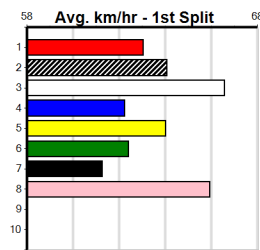

MONTROSE IGA & LIQUOR (1-3 WINS)

6

Distance: 350m, Race Type: Tier 3 - Restricted Win, Total Prizemoney: $1,530
1st: $1,000, 2nd: $320, 3rd: $160, 4th: $50

12:20PM

(VIC time)

Watchdog Tips:

Bet:

Form Box	Wgt	Dist	Track	Date	Time	BON	Margin	1st/2nd (Time)	PIR	Checked	Comment	WR	Split 1	S/P	Grade

MIDNIGHT JOSIE [7]

BK Bitch Sep-21 Sire: FERNANDO BALE Dam: MILLETT
Owner(s): J Carr
Trainer: John Carr (Wangaratta)
Winning Distances: < 300m (0) 300 - 399m (1) 400 - 499m (0) 500 - 599m (0) 600 - 699m (0) > 700m (0)
Winning Weights: 27.4(1)

1st (7)	27.4	390	SHP	R2	16-Nov-23	22.67	22.20	0.75L ASTON JAVIER (22.72)	M/23	.	.	.	8.60	$1.70	T3-M
4th (8)	27.7	450	SHP	R5	23-Nov-23	25.92	25.50	6.00L KERATIN (25.50)	M/555	.	.	W	7.03	$12.80	7
3rd (3)	27.5	390	SHP	R3	30-Nov-23	22.65	22.14	5.00L GUNAI GEM (22.32)	Q/44	.	.	W	8.58	$5.90	7
4th (4)	28.7	390	SHP	R9	04-Apr-24	22.72	22.20	7.50L FRANKLIN AVENUE (22.23)	M/55	.	.	.	8.83	$7.10	T3-7
3rd (8)	28.9	390	SHP	R9	18-Apr-24	22.51	22.09	4.75L SOLID GROUND (22.19)	M/64	.	.	.	8.89	$4.60	T3-7
5th (3)	28.6	425	BEN	R10	20-Apr-24	24.70	23.92	3.00L SOUTHERN LAW (24.49)	M/355	.	.	.	6.77	$4.80	X67
6th (5)	28.6	390	SHP	R9	23-May-24	23.03	22.21	11.00 ZIPPING LIZZO (22.26)	Q/66	.	.	.	8.93	$6.60	T3-7
4th (1)	28.7	450	SHP	R5	30-May-24	26.11	25.51	8.00L SHADOWS OF BLUE (25.55)	Q/344	.	.	.	6.98	$19.50	X67

Last 3 wins NOT included above

Bx	1st	2nd	3rd	4th	5th	6th	7th	8th
1				1				
2								
3								
4					2			
5						1	1	
6								
7	1							
8		1	2	1				

Prize Best	Starts	Trk/Dts	APM
		14-1-1-4	
		0-0-0-0	
			414

BALDO [7]

BK Dog Jan-21 Sire: BARCIA BALE Dam: CHIQUITA LASS
Owner(s): M Collyer
Trainer: Murray Collyer (Coburg East)
Winning Distances: < 300m (0) 300 - 399m (1) 400 - 499m (0) 500 - 599m (0) 600 - 699m (0) > 700m (0)
Winning Weights: 33.3(1)

5th (7)	33.8	390	WBL	R3	20-Aug-24	22.92	22.30	8.50L PAW NELVIN (22.35)	Q/35	.	.	.	9.01	$16.10	7
6th (2)	34.0	350	HVL	R7	23-Aug-24	19.88	19.28	3.5L PAW JULIA (19.64)	S/7	.	.	.	6.75	$25.00	T3-7
4th (6)	33.6	400	GEL	R10	03-Sep-24	23.74	22.31	11.00 RIVERDALE TURBO (22.99)	M/44	.	.	.	8.90	$7.70	7
2nd (3)	33.8	390	SHP	R10	07-Sep-24	22.70	22.49	0.50L BRASTON MISS (22.67)	M/22	.	.	.	8.66	$8.20	7
3rd (6)	34.1	390	SHP	R9	12-Sep-24	22.70	22.24	1.75L SCOTT LIL DIVA (22.59)	M/64	.	.	.	8.71	$16.30	7
3rd (2)	34.1	460	GEL	R9	17-Sep-24	26.72	26.06	4.00L IZAKAYA LAD (26.45)	M/332	.	.	.	6.82	$22.90	7
3rd (3)	34.0	400	GEL	R3	24-Sep-24	23.23	22.50	4.25L ANACONDA SQUEEZE	Q/22	.	.	.	8.67	$22.90	7
7th (2)	34.3	400	GEL	R9	01-Oct-24	23.29	22.76	8.00L COME AND SEE (22.76)	M/65	.	.	.	8.60	$52.00	7

Last 3 wins NOT included above

1st (5)	33.3	300	HVL	R1	17-Mar-23	17.20	16.71	0.50L TASMAN HOPE (17.22)	M/3	.	.	.	4.02	$9.60	T3-RW

Bx	1st	2nd	3rd	4th	5th	6th	7th	8th
1		3	2	6	1	1		
2								
3								
4			3	2	3		1	1
5				1	2	2	2	
6	1	1	1	2	2			1
7	1	1	1	1	5	1	1	
8	1	2	1	4	2	3		

Prize Best	Starts	Trk/Dts	APM
		19.75(5)-14/7/23	
		93-1-13-14	
		31-0-2-6	
			1914