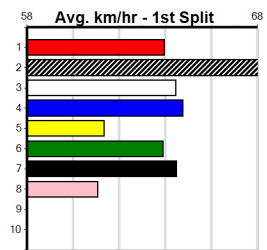

MR HUMMER LIMOS (1-2 WINS)

3

11:19AM

(VIC time)

Distance: 300m, Race Type: Tier 3 - Restricted Win, Total Prizemoney: $1,530
1st: $1,000, 2nd: $320, 3rd: $160, 4th: $50

Watchdog Tips:

Bet:

Form Box	Wgt	Dist	Track	Date	Time	BON	Margin	1st/2nd (Time)	PIR	Checked	Comment	WR	Split 1	S/P	Grade

1 PLATYPUS YAALA [6]

WBD Dog Nov-21 Sire: FERNANDO BALE Dam: NATTY ALLEN Trainer: Jason Wickham (Lara)

Owner(s): A Welsh
Winning Distances: < 300m (0) 300 - 399m (0) 400 - 499m (2) 500 - 599m (0) 600 - 699m (0) > 700m (0)
Winning Weights: 31.8(1) 33.1(1)

1st (2)	33.1	400	GEL	R9	23-Jul-24	22.92	22.44	0.50L WISDOM BALE (22.95)	M/21				8.63	$11.40	7
6th (6)	33.2	400	GEL	R9	30-Jul-24	23.52	22.64	3.5L BLUE NITROGEN (23.28)	M/46				8.71	$6.20	6G
5th (6)	33.0	400	GEL	R11	03-Aug-24	23.51	22.64	13.00 BLACKPOOL VIPER (22.64)	S/75				8.94	$11.10	6G
6th (1)	33.3	450	BAL	R4	18-Aug-24	26.26	25.68	6.00L DEPUTY FRED (25.86)	S/334				6.71	$19.00	T3-6
7th (5)	32.8	400	GEL	R11	03-Sep-24	23.24	22.31	6.50L FANCY KIAARN (22.81)	M/67				8.79	$43.90	X67
7th (7)	33.0	350	HVL	R4	06-Sep-24	19.96	19.01	11.00 RAGING STORM (19.24)	M/8				6.87	$88.70	T3-6
3rd (7)	32.5	400	GEL	R12	17-Sep-24	23.31	22.79	7.00L STIPULATED (22.84)	S/52				8.93	$8.90	6G
2nd (7)	32.0	400	GEL	R11	01-Oct-24	23.39	22.76	3.00L MAGGIE PARKER (23.19)	S/34				8.68	$8.90	6G

Last 3 wins NOT included above

1st (8)	31.8	400	GEL	R1	14-May-24	23.18	22.84	1.25L SUDOKU NALA (23.27)	S/51				8.61	$14.70	M

Prize Best Starts Trk/Dts APM: $2925.00 FSTD 17-2-2-1 0-0-0-0 1683

2 CLASSIC WYNSTAN [7]

WBD Dog Sep-21 Sire: FULLY LOADED Dam: IVEY'S AFFAIR Trainer: Derek Clay (Lang Lang)

Owner(s): M Clay
Winning Distances: < 300m (0) 300 - 399m (1) 400 - 499m (0) 500 - 599m (0) 600 - 699m (0) > 700m (0)
Winning Weights: 31.3(1)

3rd (8)	31.0	300	HVL	R3	05-Jul-24	17.27	16.98	2.25L LITTLE WHIP (17.12)	M/6				4.06	$5.00	T3-7
5th (1)	31.8	350	HVL	R3	21-Jul-24	20.03	19.12	5.50L MAJOR FRANKY (19.64)	M/1				6.65	$41.10	X67
5th (3)	31.7	350	HVL	R9	09-Aug-24	19.84	19.57	3.00L MR. GROOVE (19.64)	M/5				6.70	$9.90	T3-7
5th (4)	31.6	300	HVL	R3	25-Aug-24	17.10	16.50	6.00L LETHAL TRIX (16.69)	M/4				4.07	$57.20	X67
2nd (7)	31.2	300	HVL	R10	01-Sep-24	16.79	16.40	0.50L RED ED (16.76)	M/1				3.92	$16.10	X67
5th (7)	31.7	300	HVL	R2	08-Sep-24	17.08	16.31	2.00L ALL IN OLLIE (16.94)	M/2				4.00	$18.50	7
2nd (6)	31.7	300	HVL	R3	20-Sep-24	17.00	16.86	2.00L ITHACAN GODDESS (16.86)	M/2				4.06	$2.80	7
2nd (7)	32.3	300	HVL	R3	27-Sep-24	17.07	16.87	3.00L QUEEN KATE (16.87)	M/2				4.00	$3.40	T3-7

Last 3 wins NOT included above

1st (3)	31.3	300	HVL	R1	24-Dec-23	17.16	16.46	0.25L BAMBINO ROSE (17.17)	M/2		SW		4.00	$5.10	M

Prize Best Starts Trk/Dts APM: $4795.00 16.79(7)-19/24 20-1-5-2 17-1-5-2 1915