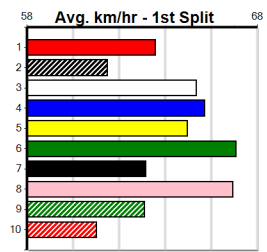

HEALESVILLE FOOTBALL NETBALL CLUB

Distance: 300m, Race Type: Grade 5 T3, Total Prizemoney: $1,530
1st: $1,000, 2nd: $320, 3rd: $160, 4th: $50

Watchdog Tips: [ ] [ ] [ ] [ ] Bet: [ ]

BRENDEN [5]
F Dog Mar-22 Sire: FERAL FRANKY Dam: MANNERS MATTER
Owner(s): R Wood
Trainer: Ronald Wood (Warragul)
Winning Distances: < 300m (0) 300 - 399m (2) 400 - 499m (4) 500 - 599m (0) 600 - 699m (0) > 700m (0)
Winning Weights: 28.7(1) 29.1(2) 29.2(1) 29.3(1) 29.5(1)
Box History table and Prize Best Starts table included.

JASON ROSE [5]
BE Dog Feb-22 Sire: SHIMA SHINE Dam: SHANTELE ROSE
Owner(s): S Chignell
Trainer: Bonnie Chignell (Rosedale)
Winning Distances: < 300m (0) 300 - 399m (3) 400 - 499m (0) 500 - 599m (0) 600 - 699m (0) > 700m (0)
Winning Weights: 31.6(1) 32.1(1) 32.2(1)
Box History table and Prize Best Starts table included.

OPEN HEAVEN (QLD)[5]
RF Dog Dec-20 Sire: BARCIA BALE Dam: LANIS MORRIS
Owner(s): DIVINE DREAM TWO (SYN), R Sinfield, B Sinfield, K Dodd
Trainer: Kaylah Thorburn (Gormandale)
Winning Distances: < 300m (0) 300 - 399m (4) 400 - 499m (1) 500 - 599m (0) 600 - 699m (0) > 700m (0)
Winning Weights: 30.3(1) 30.4(1) 30.6(3)
Box History table and Prize Best Starts table included.

OCEAN MIST [5]
BK Bitch Dec-19 Sire: ZAMBORA BROCKIE Dam: OCEAN VIEW
Owner(s): BACHELOR CLUB (SYN), P Martinovic, J Martinovic, J Martinovic
Trainer: John Martinovic (Koo Wee Rup)
Winning Distances: < 300m (0) 300 - 399m (5) 400 - 499m (0) 500 - 599m (0) 600 - 699m (0) > 700m (0)
Winning Weights: 27.2(1) 27.3(1) 27.4(1) 27.8(1) 28.2(1)
Box History table and Prize Best Starts table included.

WHY NOT BARNEY [5]
RF Dog Sep-20 Sire: BERNARDO Dam: WHY NOT GINGER
Owner(s): G Carter
Trainer: Leigh Carter (Devon Meadows)
Winning Distances: < 300m (0) 300 - 399m (2) 400 - 499m (5) 500 - 599m (0) 600 - 699m (0) > 700m (0)
Winning Weights: 30.3(1) 30.5(1) 31.0(1) 31.4(1) 31.6(1) 31.7(2)
Box History table and Prize Best Starts table included.