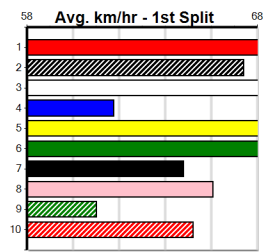

CENTRAL SCAFFOLDS

Distance: 350m, Race Type: Grade 5 T3, Total Prizemoney: $1,530
1st: $1,000, 2nd: $320, 3rd: $160, 4th: $50

Watchdog Tips:

Bet:

Table with columns: Form Box, Wgt, Dist, Track, Date, Time, BON, Margin, 1st/2nd (Time), PIR, Checked, Comment, W/R, Split 1, S/P, Grade

HEAD HUNTER [5]
BK Dog Dec-21 Sire: ALLEN DEED Dam: BLACK MUSTANG
Owner(s): B Ender
Trainer: Bernie Ender (St Albans)
Winning Distances: < 300m (0) 300 - 399m (5) 400 - 499m (1) 500 - 599m (0) 600 - 699m (0) > 700m (0)
Box History table and Prize Best Starts table included.

INTER TRIGON [5]
BK Dog Sep-21 Sire: AUSSIE INFRARED Dam: INTER SANTINA
Owner(s): TONY AND JOE (SYN), T Interligi, J Interligi
Trainer: Tony Interligi (Endeavour Hills)
Winning Distances: < 300m (0) 300 - 399m (4) 400 - 499m (2) 500 - 599m (0) 600 - 699m (0) > 700m (0)
Box History table and Prize Best Starts table included.

FIDDLES [5]
BK Dog Oct-21 Sire: ALLEN DEED Dam: PENELOPES CRUZ
Owner(s): R Ellul
Trainer: Paul Ellul (Noble Park North)
Winning Distances: < 300m (0) 300 - 399m (7) 400 - 499m (0) 500 - 599m (0) 600 - 699m (0) > 700m (0)
Box History table and Prize Best Starts table included.

LAKEVIEW JACK [5]
BE Dog Sep-21 Sire: AUSSIE INFRARED Dam: BRAEMAR KEELIE
Owner(s): O Mcgovern
Trainer: Owen Mcgovern (Rosedale)
Winning Distances: < 300m (0) 300 - 399m (1) 400 - 499m (3) 500 - 599m (0) 600 - 699m (0) > 700m (0)
Box History table and Prize Best Starts table included.

SWEET ALESSIA [5]
BK Bitch Jul-21 Sire: FERNANDO BALE Dam: HARDAWAY WINNIE
Owner(s): V Brosca
Trainer: Tony Salpigtidis (Plenty)
Winning Distances: < 300m (0) 300 - 399m (9) 400 - 499m (0) 500 - 599m (0) 600 - 699m (0) > 700m (0)
Box History table and Prize Best Starts table included.