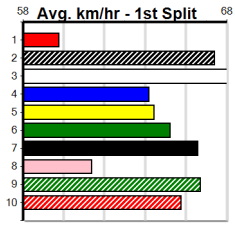

DOWNLOAD THE WATCHDOG APP

Distance: 350m, Race Type: Grade 5, Total Prizemoney: $2,925
1st: $1,950, 2nd: $600, 3rd: $300, 4th: $75

5
1:24PM
(VIC time)

Watchdog Tips: **0** **0** **0** **0** **Bet:** **.**