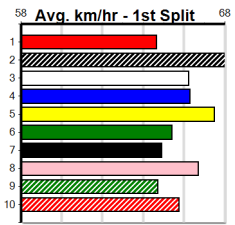

MR HUMMER LIMOS

Distance: 300m, Race Type: Grade 5, Total Prizemoney: $2,925
1st: $1,950, 2nd: $600, 3rd: $300, 4th: $75

10
2:49PM
(VIC time)

Watchdog Tips: **0 0 0 0** Bet: _____