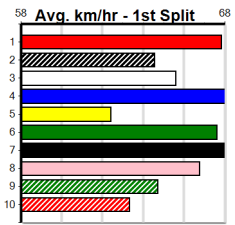

MONTROSE IGA LIQUOR

Distance: 300m, Race Type: Grade 5, Total Prizemoney: $2,925
1st: $1,950, 2nd: $600, 3rd: $300, 4th: $75

11

3:09PM
(VIC time)

Watchdog Tips: **0 0 0 0** Bet: **0**