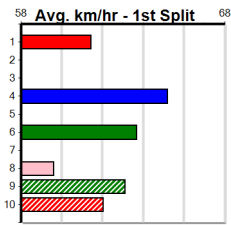

Watchdog Tips: **0 0 0 0** Bet: .