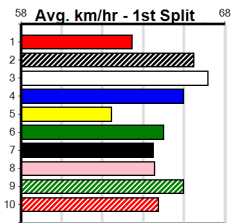

12

3:25PM

(VIC time)

Watchdog Tips: 0 0 0 0 Bet: .

Main table containing race details for 10 races. Each race entry includes: Race number, Name, Sex, Date, Track, Time, BON, Margin, 1st/2nd Time, PIR, Checked, Comment, W/R, Split 1, S/P, Grade, and a Winning Boxes table. Race 1: BONNIE GAL [5] (BKW B) Mar-21 HOOKED ON SCOTCH (MEPUNGA BONNIE). Race 2: BLUE CHINCHILLA [5] (BE B) Apr-22 SHIMA SHINE (FLOSSING). Race 3: CATHY'S DREAM [5] (BK D) Jan-22 HOUDINI BOY (HELEN'S TEDDY). Race 4: MY GIRL RISSA [5] (BK B) Nov-20 MEPUNGA BLAZER (NAYLA SWIFT). Race 5: PARIS CALLING [5] (WF B) Oct-21 OUT OF RANGE (TAYLOR'S CHIP). Race 6: RYDER'S MAGIC [5] (RF D) Jun-22 ASTON DEE BEE (SHARNI'S MY GIRL). Race 7: DELTA PAWS [5] (BD B) May-22 AUSSIE INFRARED (QUICK PAWS). Race 8: ERUDITE BALE (NSW)[5] (BK B) Feb-22 BARCIA BALE (IYLEE BALE). Race 9: SUPERFLY GIRL [5] Res. (BK B) Aug-21 SHIMA SHINE (NO VACANCY). Race 10: SNOW ROYALE (NSW)[5] Res. (DKBD B) Apr-21 FERNANDO BALE (SNOW FANTASY).