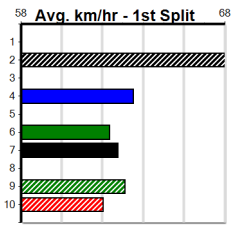

Healesville

GREYHOUND ADOPTION PROGRAM

Distance: 300m, Race Type: Maiden, Total Prizemoney: $2,535
1st: $1,680, 2nd: $520, 3rd: $260, 4th: $75

1

12:15PM

(VIC time)

Watchdog Tips:

0 0 0 0

Bet:

Form	Box	Weight	Dist	Track	Date	Time	BON	Margin	1st/2nd (Time)	PIR	Checked	Comment	W/R	Split 1	S/P	Grade
1	LA VISTA EXPRESS (NSW)[M]															
BE	B				Jan-22		PINDARI EXPRESS		BANJO TIFIA							
Trainer: Paula Boots (Merrigum) Owner(s): D Stead																
<table border="1"> <thead> <tr><th colspan="8">Winning Boxes</th></tr> <tr><th>1</th><th>2</th><th>3</th><th>4</th><th>5</th><th>6</th><th>7</th><th>8</th></tr> </thead> <tbody> <tr><td>Prize</td><td></td><td></td><td></td><td></td><td></td><td></td><td>$0</td></tr> <tr><td>Best</td><td></td><td></td><td></td><td></td><td></td><td></td><td>FSH</td></tr> <tr><td>Starts</td><td></td><td></td><td></td><td></td><td></td><td></td><td>0-0-0-0</td></tr> <tr><td>Trk/Dst</td><td></td><td></td><td></td><td></td><td></td><td></td><td>0-0-0-0</td></tr> <tr><td>APM</td><td></td><td></td><td></td><td></td><td></td><td></td><td>$0</td></tr> </tbody> </table>																
2	FITZROY HALLE [M]															
BD	B				Jun-22		SUPERIOR PANAMA		ORIENTAL AMBER							
Trainer: Arron Roche (Merrigum) Owner(s): P Denman																
<table border="1"> <thead> <tr><th colspan="8">Winning Boxes</th></tr> <tr><th>1</th><th>2</th><th>3</th><th>4</th><th>5</th><th>6</th><th>7</th><th>8</th></tr> </thead> <tbody> <tr><td>Prize</td><td></td><td></td><td></td><td></td><td></td><td></td><td>$75.00</td></tr> <tr><td>Best</td><td></td><td></td><td></td><td></td><td></td><td></td><td>17.91</td></tr> <tr><td>Starts</td><td></td><td></td><td></td><td></td><td></td><td></td><td>2-0-0-0</td></tr> <tr><td>Trk/Dst</td><td></td><td></td><td></td><td></td><td></td><td></td><td>1-0-0-0</td></tr> <tr><td>APM</td><td></td><td></td><td></td><td></td><td></td><td></td><td>$75</td></tr> </tbody> </table>																
3	DIOR DANAE [M]															
BKW	B				Jul-22		JARVIS BALE		MILLETT							
Trainer: Daniel Boots (Merrigum) Owner(s): P Boots																
<table border="1"> <thead> <tr><th colspan="8">Winning Boxes</th></tr> <tr><th>1</th><th>2</th><th>3</th><th>4</th><th>5</th><th>6</th><th>7</th><th>8</th></tr> </thead> <tbody> <tr><td>Prize</td><td></td><td></td><td></td><td></td><td></td><td></td><td>$0.00</td></tr> <tr><td>Best</td><td></td><td></td><td></td><td></td><td></td><td></td><td>17.94</td></tr> <tr><td>Starts</td><td></td><td></td><td></td><td></td><td></td><td></td><td>1-0-0-0</td></tr> <tr><td>Trk/Dst</td><td></td><td></td><td></td><td></td><td></td><td></td><td>1-0-0-0</td></tr> <tr><td>APM</td><td></td><td></td><td></td><td></td><td></td><td></td><td>$0</td></tr> </tbody> </table>																
4	ALL DONE UP [M]															
BK	D				Jun-22		FERNANDO BALE		ALL DOLLED UP							
Trainer: Scott James (Waubra) Owner(s): S James																
<table border="1"> <thead> <tr><th colspan="8">Winning Boxes</th></tr> <tr><th>1</th><th>2</th><th>3</th><th>4</th><th>5</th><th>6</th><th>7</th><th>8</th></tr> </thead> <tbody> <tr><td>Prize</td><td></td><td></td><td></td><td></td><td></td><td></td><td>$1,220.00</td></tr> <tr><td>Best</td><td></td><td></td><td></td><td></td><td></td><td></td><td>FSH</td></tr> <tr><td>Starts</td><td></td><td></td><td></td><td></td><td></td><td></td><td>4-0-1-3</td></tr> <tr><td>Trk/Dst</td><td></td><td></td><td></td><td></td><td></td><td></td><td>0-0-0-0</td></tr> <tr><td>APM</td><td></td><td></td><td></td><td></td><td></td><td></td><td>$612</td></tr> </tbody> </table>																
5	AFTER THE BELL [M]															
BD	B				Apr-22		BERNARDO		HOME TIME							
Trainer: Gerard O'keeffe (Neerim Junction) Owner(s): FOUR FROTHYS (SYN), G Pask, J Baxter, G Pask																
<table border="1"> <thead> <tr><th colspan="8">Winning Boxes</th></tr> <tr><th>1</th><th>2</th><th>3</th><th>4</th><th>5</th><th>6</th><th>7</th><th>8</th></tr> </thead> <tbody> <tr><td>Prize</td><td></td><td></td><td></td><td></td><td></td><td></td><td>$0</td></tr> <tr><td>Best</td><td></td><td></td><td></td><td></td><td></td><td></td><td>FSH</td></tr> <tr><td>Starts</td><td></td><td></td><td></td><td></td><td></td><td></td><td>0-0-0-0</td></tr> <tr><td>Trk/Dst</td><td></td><td></td><td></td><td></td><td></td><td></td><td>0-0-0-0</td></tr> <tr><td>APM</td><td></td><td></td><td></td><td></td><td></td><td></td><td>$0</td></tr> </tbody> </table>																
6	ARCHER SEVEN (SA)[M]															
BK	D				Jan-23		CURRAJONG KID		CAWBOURNE ZEBRA							
Trainer: Dean Millier (Pakenham) Owner(s): J Archer