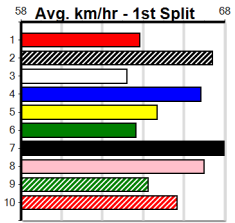

3

12:52PM

(VIC time)

Watchdog Tips: 0 0 0 0 Bet: .