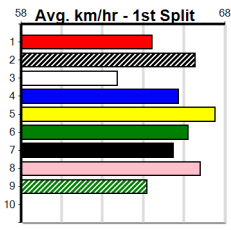

3

12:52PM

(VIC time)

Watchdog Tips: 0 0 0 0 Bet: .

Form	Box	Weight	Dist	Track	Date	Time	BON	Margin	1st/2nd (Time)	PIR	Checked	Comment	W/R	Split 1	S/P	Grade
1 GUNAI DAISY [7]																
BK	B				Mar-22											
Trainer: Mark Filomeno (Craigieburn)										GUNAI LEXI						
6th	(4)	25.8	400	GEL	R10	13-Sep-24	23.69	22.65	7.00LZIPPING JETSON (23.22)	M/86				8.90	\$60.30	X67
4th	(2)	26.2	400	GEL	R11	20-Sep-24	23.24	22.35	2.00LRUBY'S SHOW (23.10)	Q/54				8.92	\$85.30	X67H
4th	(7)	26.2	390	BAL	R11	25-Sep-24	22.81	22.31	5.50LPAW XENA (22.45)	M/45				8.67	\$29.40	X67
5th	(3)	26.3	350	HVL	R3	29-Sep-24	19.77	19.20	4.75LITHACAN GODDESS (19.45)	M/8				6.81	\$25.80	X67
Owner(s): J Martin																
Winning Boxes																
1 2 3 4 5 6 7 8																
1																
Prize Best \$2,085.00																
Starts 17.11																
Trk/Dst 11-1-1-1																
APM 2-0-0-1 \$1631																
ENG SHP 2024-10-03																
2 SING AWAY [7]																
WBD	D				Jan-22											
Trainer: Andrew Paraskevas (Pearcedale)										QUENA DEE AIR						
1st	(4)	37.6	460	GEL	R3	12-Feb-24	26.05	25.79	1.00LJENNY BALE (26.12)	S/311				6.68	\$1.20	M
6th	(4)	37.7	510	SLE	R2	18-Feb-24	29.84	28.90	7.00LVICTORY CHAD (29.37)	M/554				9.62	\$2.30	X67H
ST	(-)	37.3	300	HVL		22-Sep-24	16.71		2.75LTrial Cleared	Q/11		2of2		6.62	\$.	ST
2nd	(4)	37.6	350	HVL	R3	29-Sep-24	19.51	19.20	1.00LITHACAN GODDESS (19.45)	M/2				6.61	\$1.40	X67
Owner(s): SPARKLE AND FADE (SYN), J Paraskevas, A Paraskevas																
Winning Boxes																
1 2 3 4 5 6 7 8																
1																
Prize Best \$3,515.00																
Starts FSTD																
Trk/Dst 6-1-2-1																
APM 0-0-0-0 \$1183																
3 IRISH BRIE [6]																
BK	B				Mar-22											
Trainer: Nicole Lund (Longwarry)										DELTA RHODE						
4th	(8)	26.4	300	HVL	R2	18-Aug-24	17.39	16.84	5.50LSAXON KELTON (17.00)	Q/2				3.99	\$57.10	X67
2nd	(4)	26.0	300	HVL	R9	20-Sep-24	17.06	16.86	1.5LINTER TERRA (16.96)	M/1				3.97	\$1.30	6G
2nd	(1)	25.8	300	HVL	R2	23-Sep-24	17.02	16.72	0.50LURANA RHINO (16.99)	S/2				3.97	\$2.00	T3-RW
3rd	(7)	25.9	300	HVL	R9	02-Oct-24	17.34	16.91	2.50LCATHY'S DREAM (17.17)	M/1				3.96	\$3.50	6G
Owner(s): N Lund																
Winning Boxes																
1 2 3 4 5 6 7 8																
1																
Prize Best \$3,680.00																
Starts 17.02																
Trk/Dst 15-2-2-1																
APM 4-0-2-1 \$1436																
4 FULL OF FUN [7]																
WBD	B				Sep-21											
Trainer: Marion Clay (Lang Lang)										IVEY'S AFFAIR						
8th	(6)	25.0	400	WGL	R1	22-Aug-24	23.70	22.55	11.00LCHLOE THE OUTLAW (22.97)	M/78			W	8.64	\$2.90	M
4th	(5)	25.2	300	HVL	R1	08-Sep-24	16.91	16.31	6.50LBLACK STATESMAN (16.47)	M/4				4.06	\$20.80	M
1st	(2)	25.7	300	HVL	R2	22-Sep-24	17.03	16.59	0.25LAUSSIE CAN (17.04)	M/5				4.03	\$6.50	MH
6th	(1)	25.9	300	HVL	R1	29-Sep-24	17.09	16.60	7.00LHIJACK (16.60)	M/6				4.03	\$41.70	MF
Owner(s): M Clay																
Winning Boxes																
1 2 3 4 5 6 7 8																
1																
Prize Best \$2,670.00																
Starts 16.91																
Trk/Dst 7-1-2-0																
APM 4-1-1-0 \$2383																
5 FINANCIAL NEWS [7]																
BD	D				May-22											
Trainer: Natasha Fullerton (Long Gully)										FRONT PAGE NEWS						
2nd	(8)	31.8	425	BEN	R1	28-Apr-24	24.80	23.58	7.50LMCIVOR ALFY (24.28)	M/412				6.76	\$5.70	M
1st	(4)	32.4	390	SHP	R1	27-May-24	22.20	21.84	3.00LSWEET BEGONIA (22.41)	Q/11				8.38	\$14.00	M
6th	(1)	32.5	390	BAL	R4	06-Jun-24	22.56	21.80	5.50LQILIN BALE (22.19)	M/55				8.61	\$30.20	SH
8th	(7)	32.5	400	GEL	R5	14-Jun-24	23.46	22.54	14.00LWERRIS BALE (22.54)	M/58			W	8.61	\$8.70	X67H
Owner(s): F Cremona																
Winning Boxes																
1 2 3 4 5 6 7 8																
1																
Prize Best \$2,720.00																
Starts FSH																
Trk/Dst 5-1-2-0																
APM 0-0-0-0 \$1088																
6 OUT OF TRICKS [7]																
WF	B				Oct-21											
Trainer: William Majoor (Tanjil South)										TAYLOR'S CHIP						
6th	(2)	27.0	300	HVL	R2	08-Sep-24	17.20	16.31	3.75LALL IN OLLIE (16.94)	M/5				4.02	\$45.30	7
3rd	(1)	27.1	300	HVL	R10	19-Sep-24	17.13	16.83	1.00LHALF MAC (17.07)	M/1				3.98	\$5.10	T3-7
2nd	(6)	27.1	400	WGL	R3	27-Sep-24	23.01	22.64	3.00LLUCKY (22.80)	M/12				8.44	\$17.30	X67
7th	(1)	26.9	435	SLE	R2	02-Oct-24	25.35	24.44	8.00LSELECT RONAN (24.82)	Q/277				5.28	\$13.30	7
Owner(s): S Porteus																
Winning Boxes																
1 2 3 4 5 6 7 8																
1																
Prize Best \$3,722.50																
Starts 17.13																
Trk/Dst 27-1-3-4																
APM 5-0-0-2 \$2491																
7 POINT THE FINGER [7]																
F	B				Mar-22											
Trainer: Colin Dalton (Coldstream)										FUGACIOUS						
1st	(6)	29.2	350	HVL	R1	04-Aug-24	19.63	18.94	0.25LMYSTERY TERMS (19.64)	M/2			SW	6.52	\$9.30	MF
4th	(2)	29.2	350	HVL	R2	11-Aug-24	19.73	19.01	5.50LBANK ROBBER (19.36)	M/2				6.63	\$4.70	X67H
5th	(8)	29.2	350	HVL	R4	18-Aug-24	19.86	19.07	4.00LSUN IN CUBA (19.58)	Q/2				6.60	\$19.90	X67F
4th	(6)	29.0	300	HVL	R2	08-Sep-24	17.06	16.31	1.75LALL IN OLLIE (16.94)	M/6				4.06	\$4.70	7
Owner(s): J Guy																
Winning Boxes																
1 2 3 4 5 6 7 8																
1																
Prize Best \$4,475.00																
Starts 17.06																
Trk/Dst 9-1-2-1																
APM 2-0-0-1 \$2401																
8 OUR ELLIE [6]																
BD	B				Sep-22											
Trainer: Suzanne Reaper (Tynong)										BACK TO BOSS						
1st	(4)	26.7	400	WGL	R1	23-Jul-24	23.02	22.43	1.5LTINKER LEE (23.11)	Q/11				8.34	\$6.50	M
2nd	(8)	26.9	400	WGL	R9	26-Jul-24	23.05	22.65	1.25LMYSTERY BROKER (22.98)	M/11				8.60	\$8.90	X67
1st	(8)	27.1	400	WGL	R3	02-Aug-24	22.89	22.57	1.5LSTORMY SECRET (23.00)	Q/11				8.34	\$3.20	X67
7th	(7)	27.5	400	WGL	R5	06-Aug-24	23.32	22.37	8.50LFLYING GENERAL (22.73)	Q/12			V0	8.31	\$6.50	RW
Owner(s): R Aitken																
Winning Boxes																
1 2 3 4 5 6 7 8																
1																
Prize Best \$4,750.00																
Starts FSH																
Trk/Dst 5-2-2-0																
APM 0-0-0-0 \$2850																
9 ATHENIAN GODDESS [7] Res.																
BD	B				Dec-22											
Trainer: Victor Gay (Hastings)										PERSIAN GODDESS						
3rd	(1)	27.7	400	WGL	R1	06-Sep-24	23.50	22.54	7.50LSTORM BREWING (23.00)	Q/22				8.56	\$11.90	M
4th	(6)	27.9	300	HVL	R1	13-Sep-24	17.32	16.77	5.50LSACHIN (16.94)	M/3				4.00	\$8.30	T3-M
1st	(3)	27.9	300	HVL	R3	22-Sep-24	17.16	16.59	0.10LREDGUM WARS (17.17)	M/1				3.98	\$4.40	MH
5th	(8)	27.9	300	HVL	R1	29-Sep-24	17.08	16.60	7.00LHIJACK (16.60)	Q/1				3.95	\$86.30	MF
Owner(s): V Gay																
Winning Boxes																
1 2 3 4 5 6 7 8																
1																
Prize Best \$2,250.00																
Starts 17.08																
Trk/Dst 6-1-0-2																
APM 3-1-0-0 \$2198																
10 MAJOR FRANKY [6] Res.																
RF	D				Apr-22											
Trainer: Brian Hodgson (Smythesdale)										PUZZLES						
7th	(4)	33.0	450	WBL	R7	16-Sep-24	26.11	25.73	4.25LASTON BREEZE (25.82)	Q/111			V3	6.60	\$5.40	6G
5th	(7)	33.1	400	GEL	R11	20-Sep-24	23.27	22.35	2.50LRUBY'S SHOW (23.10)	M/45				8.71	\$18.30	X67H
7th	(3)	33.1	450	BAL	R10	25-Sep-24	26.46	25.40	15.00LPAW MANTRA (25.48)	M/678			SW	6.76	\$55.50	RW
7th	(2)	33.4	350	HVL	R5	02-Oct-24	20.09	19.63	7.00LESPECIAL CHARLIE (19.63)	S/6				6.81	\$1.80	6G
Owner(s): B Dowler																
Winning Boxes																
1 2 3 4 5 6 7 8																
2																
Prize Best \$4,355.00																
Starts 16.82																
Trk/Dst 15-2-0-2																
APM 2-0-0-1 \$2733																