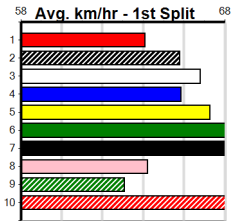

PITSTOP MOWER REPAIRS

Distance: 350m, Race Type: Mixed 4/5, Total Prizemoney: $3,360
1st: $2,250, 2nd: $690, 3rd: $345, 4th: $75

Watchdog Tips: **0 0 0 0** Bet: .