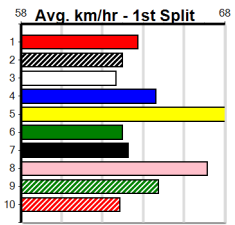

CENTRAL SCAFFOLDS

Distance: 350m, Race Type: Grade 5, Total Prizemoney: $2,925
1st: $1,950, 2nd: $600, 3rd: $300, 4th: $75

7

1:59PM

(VIC time)

Watchdog Tips: **0 0 0 0** Bet: **.**