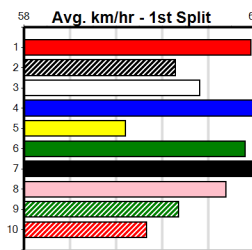

MONTROSE IGA LIQUOR

11 3:09PM

(VIC time)

Distance: 300m, Race Type: Grade 5, Total Prizemoney: \$2,925
1st: \$1,950, 2nd: \$600, 3rd: \$300, 4th: \$75

Watchdog Tips:

Bet:

Table with columns: Form Box, Wgt, Dist, Track, Date, Time, BON, Margin, 1st/2nd (Time), PIR, Checked, Comment, W/R, Split 1, S/P, Grade