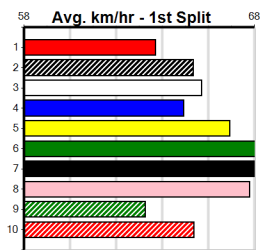

OUTER EAST FOOTBALL NETBALL COMP

Distance: 350m, Race Type: Grade 5, Total Prizemoney: $2,925
1st: $1,950, 2nd: $600, 3rd: $300, 4th: $75

Watchdog Tips:

Bet:

Form	Box	Wgt	Dist	Track	Date	Time	BON	Margin	1st/2nd (Time)	PIR	Checked	Comment	WR	Split	S/P	Grade

1

PRETTY HOT [5]
RF Bitch Feb-22 Sire: ORSON ALLEN Dam: TINK Trainer: Gerard O'keeffe (Neerim Junction)
Owner(s): A Smithson
Winning Distances: < 300m (0) 300 - 399m (1) 400 - 499m (5) 500 - 599m (0) 600 - 699m (0) > 700m (0)
Winning Weights: 28.5(1) 28.7(1) 28.9(1) 29.0(1) 29.2(1) 29.3(1)

2nd (3)	28.6	488	MAN	R11	05-Jul-24	27.66	27.42		3.5L DANDALUP OPAL (27.42)	543	M5c43	5.93	$5.70	X45
1st (1)	28.7	488	MAN	R5	13-Jul-24	27.34	27.09		2.25L WEST ON MILEY (27.50)	111	Q111	5.65	$5.70	5
3rd (8)	29.2	488	MAN	R7	23-Jul-24	27.65	27.36		4.25L TRANSCENDENT (27.36)	332	M332	5.75	$16.80	X45
4th (1)	29.0	488	MAN	R5	27-Jul-24	27.66	27.09		5.50L PUDDING MONELLI (27.28)	233	M233	5.72	$3.10	X45
6th (1)	29.0	509	NOR	R8	01-Aug-24	30.08	29.23		4.25L SHIMA DREAM (29.79)	5666	Mc5cc66c6	5.88	$6.90	5
2nd (4)	29.1	488	MAN	R4	10-Aug-24	27.56	27.26		0.50L ELSA BOLONEY (27.53)	111	Mcc111	5.78	$4.40	X45
5th (2)	28.7	400	MAN	R7	30-Aug-24	22.79	22.32		6.50L CURIOUS GEORGIA (22.33)	86	S86	6.47	$17.40	X34
6th (8)	28.6	488	MAN	R5	07-Sep-24	27.75	27.30		5.50L ALL ABOUT STONE (27.39)	754	S754	5.85	$21.90	5

Last 3 wins NOT included above

1st (2)	28.5	488	MAN	R2	08-Mar-24	27.62	27.22		1.25L BUTTER ME UP (27.71)	331	Q33c1 Sw	5.74	$2.50	N
1st (5)	29.2	400	MAN	R8	24-May-24	22.36	22.16		0.75L APACHE HAVOC (22.41)	32	Scc32	6.32	$9.20	5
1st (7)	29.0	488	MAN	R7	04-Jun-24	27.32	27.32		0.75L TWEAK FREAK (27.37)	321	M321 Sw	5.71	$9.50	X45

Box History

Bx	1st	2nd	3rd	4th	5th	6th	7th	8th
1	1							
2	1	1					1	1
3		2	1					
4	1	1	2					1
5	2	1	1					
6	1					3		1
7	2	1	1	1			1	1
8		3	1			1	1	1

Prize Best Starts Trk/Dts APM

Prize		$32479.00
Best	20.02(7)	-29/9/23
Starts		37-6-9-4
Trk/Dts		1-1-0-0
APM		12661