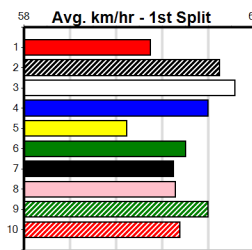

GORSKI ENGINEERING

Distance: 300m, Race Type: Grade 5, Total Prizemoney: $2,925
1st: $1,950, 2nd: $600, 3rd: $300, 4th: $75

Watchdog Tips: [ ] [ ] [ ] [ ] Bet: [ ] [ ] [ ] [ ] [ ] [ ] [ ] [ ] [ ] [ ]

1 BONNIE GAL [5] BKW Bitch Mar-21 Sire: HOOKED ON SCOTCH Dam: MEPUNGA BONNIE
Owner(s): Bonnie (SYN), M Pollard, G Stephenson
Winning Distances: < 300m (0) 300 - 399m (0) 400 - 499m (7) 500 - 599m (0) 600 - 699m (0) > 700m (0)
Winning Weights: 27.3(1) 27.8(1) 28.0(1) 28.2(2) 28.5(1) 28.9(1)
4th (4) 28.1 435 SLE R12 26-May-24 25.31 24.46 7.00L DYNAMITE SWAN (24.84) M/785 . . . . 5.53 $3.90 5
3rd (6) 27.8 435 SLE R11 02-Jun-24 24.82 24.37 4.00L GO ASTRAY (24.55) M/533 . . . . 5.38 $16.10 5
7th (8) 28.0 435 SLE R11 09-Jun-24 25.31 24.34 9.50L DR. BENEDICT (24.66) M/277 . . . . 5.29 $5.60 5
8th (5) 27.9 435 SLE R11 30-Jun-24 25.13 24.46 9.50L XATU BALE (24.49) M/567 . . . . 5.44 $19.60 5
7th (4) 27.9 400 WGL R10 09-Jul-24 23.61 22.52 9.00L BIG TIMBER (22.99) M/66 . . . . 8.65 $27.00 X45
2nd (8) 28.0 390 SHP R11 22-Aug-24 22.56 22.33 1.00L MARKET BLUE (22.49) M/23 . . . . 8.48 $2.90 T3-5
6th (4) 28.4 435 SLE R10 04-Sep-24 25.01 24.62 4.50L AUSSIE CAN FLY (24.70) M/257 . . . . 5.26 $4.90 T3-5
6th (1) 28.4 400 GEL R4 10-Sep-24 22.85 22.54 4.50L CAUSING RUBBLE (22.54) Q/15 . . . . 8.35 $13.40 X45
Last 3 wins NOT included above
1st (1) 27.8 400 WGL R7 16-Jul-23 22.96 22.69 1.25L DR. RODRIGO (23.04) Q/11 . . SW . 8.26 $3.70 5
1st (4) 27.3 400 GEL R5 19-Aug-23 22.51 22.46 4.75L PIXIE PRINCESS (22.83) Q/11 . . . . 8.29 $2.00 5
1st (8) 28.0 400 WGL R11 09-May-24 23.21 23.16 1.25L SPECIAL SIAN (23.30) M/22 . . SW . 8.62 $2.30 X45

2 BLUE CHINCHILLA [5] BE Bitch Apr-22 Sire: SHIMA SHINE Dam: FLOSSING
Owner(s): A Powell
Winning Distances: < 300m (0) 300 - 399m (4) 400 - 499m (0) 500 - 599m (0) 600 - 699m (0) > 700m (0)
Winning Weights: 27.3(1) 27.4(1) 27.6(1) 28.5(1)
1st (2) 27.6 300 HVL R4 03-May-24 17.12 16.90 0.75L FERNLEIGH (17.16) M/1 . . SW . 3.91 $2.40 T3-7
3rd (2) 27.6 300 HVL R2 19-May-24 16.97 16.55 2.50L MISSES EASY (16.80) M/2 . . . . 3.95 $21.30 X67
1st (1) 27.4 300 HVL R3 24-May-24 17.03 16.86 1.75L BERN'S BANJO (17.15) M/2 . . . . 4.01 $1.40 T3-6
8th (8) 27.6 300 HVL R4 09-Jun-24 17.47 16.75 8.50L SAILPLANE (16.90) S/8 . . . . 4.03 $9.40 5
5th (5) 27.6 300 HVL R10 16-Jun-24 17.13 16.69 4.00L SHA TIN KING (16.85) M/3 . . . . 3.97 $12.80 5
8th (7) 28.5 390 SHP R5 22-Aug-24 23.14 22.33 5.00L CARAJILLO (22.80) S/28 . . . . 8.55 $9.60 T3-5
1st (3) 28.5 300 HVL R11 06-Sep-24 16.80 16.80 1.75L BEAUTIFUL LIAR (16.90) M/1 . . . . 3.95 $10.30 T3-5
7th (7) 28.9 300 HVL R11 15-Sep-24 17.06 16.80 4.00L AVIANNA (16.80) M/3 . . . . 3.94 $17.90 5
Last 3 wins NOT included above
1st (1) 27.3 300 HVL R1 15-Mar-24 16.99 16.83 2.75L TYRANT TYRIAN (17.17) M/1 . . . . 3.90 $3.20 T3-M