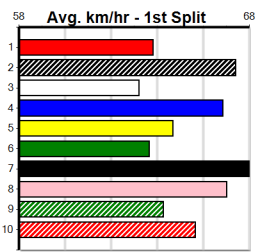

3

Distance: 300m, Race Type: Mixed 6/7 Heat, Total Prizemoney: $2,925
1st: $1,950, 2nd: $600, 3rd: $300, 4th: $75

12:52PM

(VIC time)

Watchdog Tips:

Bet:

Table with columns: Form Box, Wgt, Dist, Track, Date, Time, BON, Margin, 1st/2nd (Time), PIR, Checked, Comment, WR, Split 1, S/P, Grade

GUNAI DAISY [7]

Owner(s): J Martin, Sire: ALLEN DEED, Dam: GUNAI LEXI, Trainer: Mark Filomeno (Craigieburn), Winning Distances: < 300m (0) 300 - 399m (1) 400 - 499m (0) 500 - 599m (0) 600 - 699m (0) > 700m (0)

1

SING AWAY [7]

Owner(s): SPARKLE AND FADE (SYN), J Paraskevas, A Paraskevas, Sire: FERNANDO BALE, Dam: QUENA DEE AIR, Trainer: Andrew Paraskevas (Pearcedale)

2

IRISH BRIE [6]

Owner(s): N Lund, Sire: COSMIC RUMBLE, Dam: DELTA RHODE, Trainer: Nicole Lund (Longwarry), Winning Distances: < 300m (0) 300 - 399m (1) 400 - 499m (1) 500 - 599m (0) 600 - 699m (0) > 700m (0)

3

FULL OF FUN [7]

Owner(s): M Clay, Sire: FULLY LOADED, Dam: IVEY'S AFFAIR, Trainer: Marion Clay (Lang Lang), Winning Distances: < 300m (0) 300 - 399m (1) 400 - 499m (0) 500 - 599m (0) 600 - 699m (0) > 700m (0)

4

FINANCIAL NEWS [7]

Owner(s): F Cremona, Sire: FERNANDO BALE, Dam: FRONT PAGE NEWS, Trainer: Natasha Fullerton (Long Gully), Winning Distances: < 300m (0) 300 - 399m (1) 400 - 499m (0) 500 - 599m (0) 600 - 699m (0) > 700m (0)

5