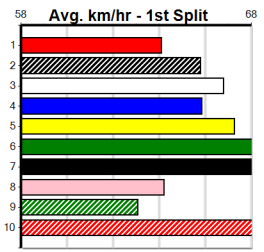

PITSTOP MOWER REPAIRS

Distance: 350m, Race Type: Mixed 4/5, Total Prizemoney: $3,360
1st: $2,250, 2nd: $690, 3rd: $345, 4th: $75

Watchdog Tips: [ ] [ ] [ ] [ ] Bet: [ ]

SOLEUS [4]
BK Dog Dec-19 Sire: AUSSIE INFRARED Dam: TEMPORALIS
Owner(s): TABB FAMILY (SYN), M Tabb, S Tabb, K Tabb
Trainer: Mathew Tabb (Lara) ENG SHP 2024-10-03
Winning Distances: < 300m (0) 300 - 399m (13) 400 - 499m (7) 500 - 599m (0) 600 - 699m (0) > 700m (0)
Winning Weights: 30.5(1) 30.8(1) 30.9(2) 31.0(1) 31.1(1) 31.2(1) 31.3(5) 31.4(3) 31.6(1) 31.7(2) 31.8(1) 31.9(1)
Box History table and Prize Best Starts table included.

BURN ALONG [4]
RF Dog Feb-22 Sire: BERNARDO Dam: VAN EVIE
Owner(s): Remembering Red (SYN), P Jones, M Barber, J Jones, P Kercher, T Murphy, T Kelly, S Andueza
Trainer: Paul Jones (Hoddles Creek)
Winning Distances: < 300m (0) 300 - 399m (6) 400 - 499m (5) 500 - 599m (0) 600 - 699m (0) > 700m (0)
Winning Weights: 33.3(1) 33.8(1) 33.9(2) 34.0(1) 34.2(1) 34.4(2) 34.7(1) 35.0(1) 35.1(1)
Box History table and Prize Best Starts table included.

MY NAME'S EDEN [5]
RF Dog Dec-22 Sire: HARD STYLE RICO Dam: STRADA
Owner(s): X Cheng
Trainer: Steve Kaltis (Shady Creek)
Winning Distances: < 300m (0) 300 - 399m (2) 400 - 499m (2) 500 - 599m (0) 600 - 699m (0) > 700m (0)
Winning Weights: 31.6(1) 31.7(2) 32.1(1)
Box History table and Prize Best Starts table included.

PAW WALDO (NSW)[5]
RF Dog Jul-22 Sire: DYNA TRON Dam: HADEEL BALE
Owner(s): B Wheeler
Trainer: Robert Camilleri (Lara)
Winning Distances: < 300m (0) 300 - 399m (5) 400 - 499m (1) 500 - 599m (0) 600 - 699m (0) > 700m (0)
Winning Weights: 34.1(1) 34.3(1) 34.5(2) 34.6(2)
Box History table and Prize Best Starts table included.

GUNAI LILLY [5]
BD Bitch Oct-21 Sire: ASTON DEE BEE Dam: GUNAI GOSSIP
Owner(s): J Martin
Trainer: Mark Filomeno (Craigieburn)
Winning Distances: < 300m (0) 300 - 399m (4) 400 - 499m (3) 500 - 599m (0) 600 - 699m (0) > 700m (0)
Winning Weights: 27.6(1) 27.8(2) 28.4(2) 28.5(1) 28.9(1)
Box History table and Prize Best Starts table included.