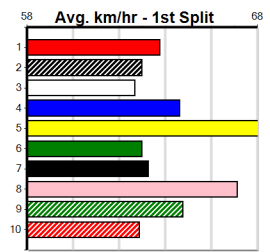

CENTRAL SCAFFOLDS

Distance: 350m, Race Type: Grade 5, Total Prizemoney: $2,925
1st: $1,950, 2nd: $600, 3rd: $300, 4th: $75

Watchdog Tips:

Bet:

Form Box Wgt Dist Track Date Time BON Margin 1st/2nd (Time) PIR Checked Comment W/R Split 1 S/P Grade

INTERNAL AFFAIRS (NSW)[5]
BD Dog Sep-20 Sire: ZAMBORA BROCKIE Dam: NINO DE ORO
Owner(s): M Henderson
Trainer: Chloe Bowman (Kilmany)
ENG WGL 2024-10-03
Box History table and Prize Best Starts table included.

PINEAPPLE HEAD [5]
BD Bitch Dec-21 Sire: SUPERIOR PANAMA Dam: GEMILLY
Owner(s): Over the Bridge too (SYN), D Verhagen, C Woolgar, D Spence, P Coughlin, D Woolgar, B Crosby
Trainer: Ann Panetta (Melton West)
Box History table and Prize Best Starts table included.

FERNLEIGH [5]
BK Bitch Jan-22 Sire: SUPERIOR PANAMA Dam: SUPERIOR FAITH
Owner(s): J Wynd
Trainer: Joyce Condon (Devon Meadows)
Box History table and Prize Best Starts table included.

ASTON HOUSTON [5]
BK Dog Dec-19 Sire: ASTON KIMETTO Dam: ASTON JADORE
Owner(s): R Borda
Trainer: Natasha Fullerton (Long Gully)
Box History table and Prize Best Starts table included.

HEAD HUNTER [5]
BK Dog Dec-21 Sire: ALLEN DEED Dam: BLACK MUSTANG
Owner(s): B Ender
Trainer: Bernie Ender (St Albans)
ENG HVL 2024-10-04
Box History table and Prize Best Starts table included.

1

2

3

4

5