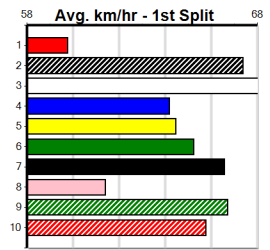

DOWNLOAD THE WATCHDOG APP

Distance: 350m, Race Type: Grade 5, Total Prizemoney: $2,925
1st: $1,950, 2nd: $600, 3rd: $300, 4th: $75

Watchdog Tips:

Bet:

Table with columns: Form Box, Wgt, Dist, Track, Date, Time, BON, Margin, 1st/2nd (Time), PIR, Checked, Comment, W/R, Split 1, S/P, Grade

HARRY THE HOOD [5]
BK Dog Jan-22 Sire: HOUDINI BOY Dam: MIGNON
Owner(s): S Nagy
Trainer: Steve Nagy (Tralalgon)
Winning Distances: < 300m (0) 300 - 399m (2) 400 - 499m (1) 500 - 599m (2) 600 - 699m (0) > 700m (0)
Winning Weights: 32.8(1) 33.7(1) 34.0(1) 34.1(2)
Box History table and Prize Best Starts table included.

INVICTUS HARRY [5]
BK Dog Mar-21 Sire: FERNANDO BALE Dam: JUBILATION
Owner(s): J Wynd
Trainer: Joyce Condon (Devon Meadows)
Winning Distances: < 300m (0) 300 - 399m (3) 400 - 499m (4) 500 - 599m (8) 600 - 699m (0) > 700m (0)
Winning Weights: 33.8(1) 33.9(1) 34.0(2) 34.1(3) 34.2(1) 34.3(4) 34.4(1) 34.5(1) 35.1(1)
Box History table and Prize Best Starts table included.

FLAMING FOX [5]
BKW Dog Sep-22 Sire: BEAST UNLEASHED Dam: TWILIGHT FLAME
Owner(s): G Mclachlan
Trainer: Hannah Male (Cranbourne East)
Winning Distances: < 300m (0) 300 - 399m (3) 400 - 499m (0) 500 - 599m (0) 600 - 699m (0) > 700m (0)
Winning Weights: 30.3(1) 30.4(2)
Box History table and Prize Best Starts table included.

ATOMIC CABANG [5]
BE Dog Feb-20 Sire: BEAST UNLEASHED Dam: STARS AND LIGHTS
Owner(s): T Gottsche
Trainer: Trevor Gottsche (Healesville)
Winning Distances: < 300m (0) 300 - 399m (2) 400 - 499m (9) 500 - 599m (2) 600 - 699m (0) > 700m (0)
Winning Weights: 33.0(1) 33.5(1) 33.7(1) 33.8(1) 34.4(6) 35.3(2) 35.5(1)
Box History table and Prize Best Starts table included.

NEED YOU NOW [5]
BK Dog Dec-21 Sire: JS FLAMIN ACE Dam: LITTLE BIT SWEET
Owner(s): Flight Facilities (SYN), R Wagenaar, A Wagenaar
Trainer: Justin Bowman (Kilmany)
Winning Distances: < 300m (0) 300 - 399m (0) 400 - 499m (8) 500 - 599m (2) 600 - 699m (0) > 700m (0)
Winning Weights: 32.7(1) 32.8(1) 32.9(1) 33.0(1) 33.2(2) 33.3(2) 33.6(1) 33.8(1)
Box History table and Prize Best Starts table included.

1

2

3

4

5