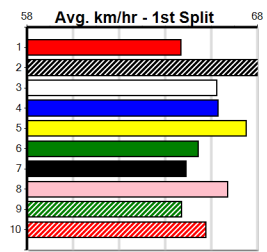

MR HUMMER LIMOS

Distance: 300m, Race Type: Grade 5, Total Prizemoney: $2,925
1st: $1,950, 2nd: $600, 3rd: $300, 4th: $75

Watchdog Tips:

Bet:

Form Box Wgt Dist Track Date Time BON Margin 1st/2nd (Time) PIR Checked Comment W/R Split 1 S/P Grade

1 MALO MAGIC (NSW)[5] RF Dog Jan-20 Sire: FERNANDO BALE Dam: DYNA FANCY
Owner(s): BACHELOR CLUB (SYN), P Martinovic, J Martinovic, J Martinovic
Trainer: John Martinovic (Koo Wee Rup)
Winning Distances: < 300m (0) 300 - 399m (19) 400 - 499m (13) 500 - 599m (0) 600 - 699m (0) > 700m (0)
Box History table and Prize Best Starts Trk/Dts APM

2 INSENSITIVE [5] BK Bitch Sep-20 Sire: FERNANDO BALE Dam: FLOWING
Owner(s): A Tullio
Trainer: Fred Vassallo (Eumemmerring)
Winning Distances: < 300m (0) 300 - 399m (6) 400 - 499m (0) 500 - 599m (0) 600 - 699m (0) > 700m (0)
Box History table and Prize Best Starts Trk/Dts APM

3 VALLETTA DASH [5] RBD Bitch May-22 Sire: TOMMY SHELBY Dam: VALLETTA SKY
Owner(s): J Nicholls
Trainer: John Nicholls (Melton West)
Winning Distances: < 300m (0) 300 - 399m (4) 400 - 499m (5) 500 - 599m (0) 600 - 699m (0) > 700m (0)
Box History table and Prize Best Starts Trk/Dts APM

4 JEBEDIAH [5] BK Dog May-20 Sire: BARCIA BALE Dam: THANKS CHERYL
Owner(s): D Burnett
Trainer: Brett Mackie (Tooradin)
ENG WBL 2024-10-03
Winning Distances: < 300m (0) 300 - 399m (4) 400 - 499m (15) 500 - 599m (5) 600 - 699m (0) > 700m (0)
Box History table and Prize Best Starts Trk/Dts APM

5 DESTINI PALADIN [5] WBK Dog Sep-21 Sire: DESTINI FIREBALL Dam: DESTINI CATALINA
Owner(s): RIVERWALK (SYN), A Palmer, J Rinaldi, E Rinaldi
Trainer: Paul Ellul (Noble Park North)
Winning Distances: < 300m (0) 300 - 399m (6) 400 - 499m (5) 500 - 599m (1) 600 - 699m (0) > 700m (0)
Box History table and Prize Best Starts Trk/Dts APM