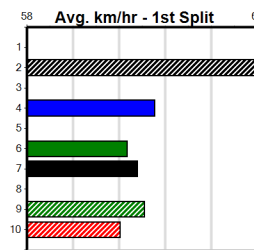

Distance	Time	Greyhound	Date Set
300m	16.057	UNLEASH COLLINDA	11-Dec-22
350m	18.641	UNLEASH COLLINDA	19-Feb-23

Healesville

GREYHOUND ADOPTION PROGRAM

1

12:15PM

(VIC time)

Distance: 300m, Race Type: Maiden, Total Prizemoney: \$2,535
1st: \$1,680, 2nd: \$520, 3rd: \$260, 4th: \$75