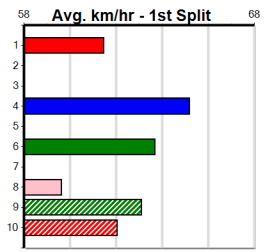

Watchdog Tips: ☐ ☐ ☐ ☐ ☐ Bet: ☐

Form Box Wgt Dist Track Date Time BON Margin 1st/2nd (Time) PIR Checked Comment W/R Split 1 S/P Grade

1 NAUGHTY NUNG [M]
F Bitch Apr-22 Sire: FLYING RICCIARDO Dam: SLINGSHOT GYPSY Trainer: Brian Hodgson (Smythesdale)
Owner(s): J Ferguson
Winning Distances: < 300m (0) 300 - 399m (0) 400 - 499m (0) 500 - 599m (0) 600 - 699m (0) > 700m (0)
Winning Weights:
7th (1) 24.4 425 BEN R2 19-Jan-24 25.48 23.91 15.00 DARRA TOPAZ (24.45) M/656 . . . 6.78 $14.60 M
ST (-) 25 300 HVL 22-Sep-24 17.20 4.00L Trial Cleared M/22 . 2of3 . . . ST
5th (6) 25.3 390 BAL R1 25-Sep-24 23.02 22.31 9.00L NEW LINE (22.41) M/32 . . . 8.59 $13.90 M
2nd (6) 25.4 300 HVL R1 02-Oct-24 17.36 16.91 0.25L ASTON HONCHO (17.34) M/1 . . . 4.03 $1.80 M
Last 3 wins NOT included above
Box History: Bx 1st 2nd 3rd 4th 5th 6th 7th 8th
1 . . . . . 1 . . . .
2 . . . .
3 . . . .
4 . . . .
5 . . . .
6 . 1 . . 1 . . . . .
7 . . . .
8 . . . .
Prize Best $320.00
Starts 17.36(6)-2/10/24
Trk/Dts 3-0-1-0
APM 1-0-1-0 320

2 ORIENTAL ESTELLA [M]
BK Bitch Jun-22 Sire: SUPERIOR PANAMA Dam: ORIENTAL AMBER Trainer: Paula Boots (Merrigum)
Owner(s): N Hebart
Winning Distances: < 300m (0) 300 - 399m (0) 400 - 499m (0) 500 - 599m (0) 600 - 699m (0) > 700m (0)
Winning Weights:
Last 3 wins NOT included above
Box History: Bx 1st 2nd 3rd 4th 5th 6th 7th 8th
1 . . . .
2 . . . .
3 . . . .
4 . . . .
5 . . . .
6 . . . .
7 . . . .
8 . . . .
Prize Best $0
Starts FSH
Trk/Dts 0-0-0-0
APM 0-0-0-0 0

3 LITTLE TRUCK [M]
BE Dog Nov-22 Sire: AUSSIE INFRARED Dam: POISE Trainer: Matt Johnson (Mirboo North)
Owner(s): M Johnson
Winning Distances: < 300m (0) 300 - 399m (0) 400 - 499m (0) 500 - 599m (0) 600 - 699m (0) > 700m (0)
Winning Weights:
Last 3 wins NOT included above
Box History: Bx 1st 2nd 3rd 4th 5th 6th 7th 8th
1 . . . .
2 . . . .
3 . . . .
4 . . . .
5 . . . .
6 . . . .
7 . . . .
8 . . . .
Prize Best $0
Starts FSH
Trk/Dts 0-0-0-0
APM 0-0-0-0 0