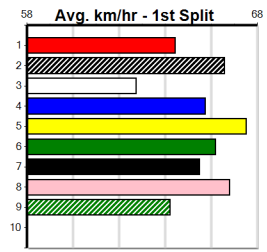

5

4

1:09PM

(VIC time)

Distance: 300m, Race Type: Mixed 6/7 Heat, Total Prizemoney: \$2,925
1st: \$1,950, 2nd: \$600, 3rd: \$300, 4th: \$75

Watchdog Tips: **Bet:**

Form Box	Wgt	Dist	Track	Date	Time	BON	Margin	1st/2nd (Time)	PIR	Checked	Comment	WR	Split 1	S/P	Grade
----------	-----	------	-------	------	------	-----	--------	----------------	-----	---------	---------	----	---------	-----	-------