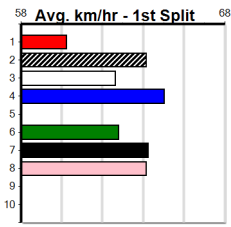

Ballarat

BALLARAT RACE 13 (2-4 WINS)

Distance: 450m, Race Type: Tier 3 - Restricted Win, Total Prizemoney: \$1,530
1st: \$1,000, 2nd: \$320, 3rd: \$160, 4th: \$50

13 (E1)

2:17PM

(VIC time)

FAST LEGS (4) can find the arm early from her awkward draw in this and she could prove hard to catch after her good win 3 starts back. BELLE EXTRA (1) can unwind a powerful finish and she is drawn to settle closer than normal.