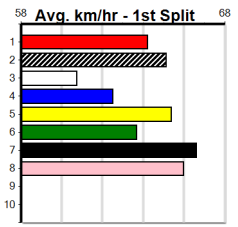

A1 SIGNAGE

Distance: 390m, Race Type: Grade 5 T3, Total Prizemoney: $1,530
1st: $1,000, 2nd: $320, 3rd: $160, 4th: $50

4

11:21AM

(VIC time)

RAPIDFIRE LAYLA (7) showed good early speed in her top last start Shepparton win and she looks like the one to beat again here. TINKER GOOSE (2) recorded a solid all the way 22.41 win here 4 starts back and he can challenge.

Watchdog Tips: **7** **2** **8** **1** **Bet:** **Quinella 2/7 ($10 for 1000%)**