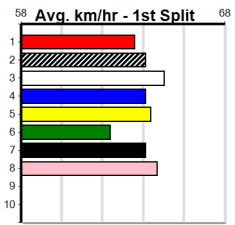

TUDOR ELECTRICAL

Distance: 450m, Race Type: Grade 5 T3, Total Prizemoney: $1,530
1st: $1,000, 2nd: $320, 3rd: $160, 4th: $50

8
12:35PM
(VIC time)

HERE'S BRUCE (1) was a smart last start winner from the same draw as today and he could be the one to beat again. CLARK (3) can explode once he is fully balanced and he looks like the danger after his top straight win 3 starts back.

Watchdog Tips:

1

3

4

2

Bet:

Win 1