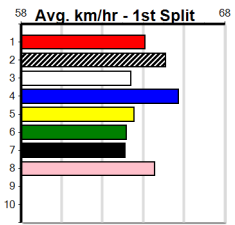

SOUTHERN SHEETMETAL (1-2 WINS)

Distance: 390m, Race Type: Tier 3 - Restricted Win, Total Prizemoney: $1,530
1st: $1,000, 2nd: $320, 3rd: $160, 4th: $50

Watchdog Tips: 2 4 8 7 Bet: Box Trifecta 2,4,7,8 ($10 for 41.67%)

MINI MILKY (2) can race on the speed from the outset from her good draw and she will take a power of beating if she can find the arm. TINKER LEE (4) has shown early speed in his good recent placings and he could be prominent throughout.

Main race card table with columns for race number, horse name, trainer, date, time, odds, and winning boxes. Includes races 1 through 10.