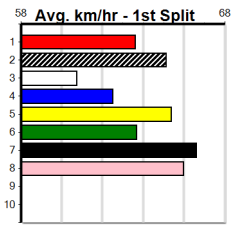

A1 SIGNAGE

Distance: 390m, Race Type: Grade 5 T3, Total Prizemoney: $1,530
1st: $1,000, 2nd: $320, 3rd: $160, 4th: $50

4

11:26AM

(VIC time)

Watchdog Tips: **0 0 0 0** Bet: **.**