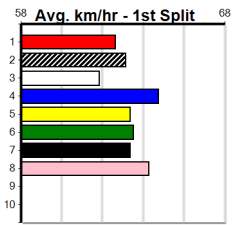

SPORTSBET SAME RACE MULTI

Distance: 390m, Race Type: Grade 5 T3, Total Prizemoney: $1,530
1st: $1,000, 2nd: $320, 3rd: $160, 4th: $50

3

11:06AM
(VIC time)

KEMPTON BALE (3) has been racing well with good placings in his last 3 starts and he could prove hard to hold out in a race of this nature. CAR WASH CHAOS (6) can come out running in his races and looks set to be prominent throughout here.

Watchdog Tips:

3

6

8

4

Bet:

Win 3