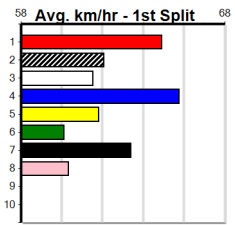

Ballarat

BALLARAT RACE 14

14 (E2)

Distance: 390m, Race Type: Grade 5 T3, Total Prizemoney: $1,530
1st: $1,000, 2nd: $320, 3rd: $160, 4th: $50

2:42PM
(VIC time)

BEAT THE FALCON (5) has plenty of talent and could be the one to beat after his solid Bendigo win 4 starts back. ROMENA CHARM (4) can set the tempo from box rise in this and she looks set to be prominent throughout.

Watchdog Tips:

5

4

3

1

Bet:

Win 5