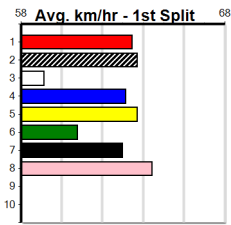

BALLARAT FUNCTION CENTRE

Distance: 390m, Race Type: Tier 3 - Grade 6, Total Prizemoney: $1,530
1st: $1,000, 2nd: $320, 3rd: $160, 4th: $50

11

1:32PM
(VIC time)

Watchdog Tips: **0 0 0 0** Bet: **0**