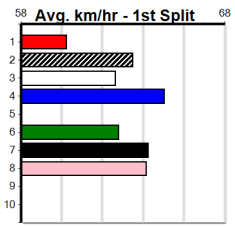

Ballarat

BALLARAT RACE 13 (2-4 WINS)

13 (E1)

Distance: 450m, Race Type: Tier 3 - Restricted Win, Total Prizemoney: \$1,530
1st: \$1,000, 2nd: \$320, 3rd: \$160, 4th: \$50

2:17PM

(VIC time)

Watchdog Tips:

0 0 0 0