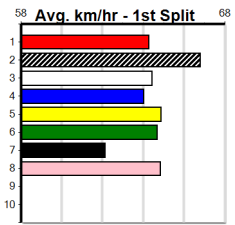

SJC CONCRETING

Distance: 390m, Race Type: Grade 5 T3, Total Prizemoney: $1,530
1st: $1,000, 2nd: $320, 3rd: $160, 4th: $50

5
11:42AM
(VIC time)

BRAVADO (8) is well drawn out wide on the track where he will get room to wind up and he looks like the one to beat after a solid straight win 2 starts back. ASTON IMAGE (6) posted a good win 2 starts back and will find this easier than his last run.

Watchdog Tips: **8** **6** **4** **2** **Bet:** **Win 8**