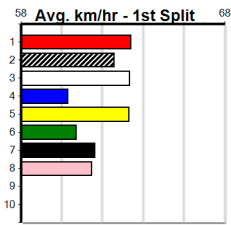

EUREKA CONCRETE (1-4 WINS)

Distance: 545m, Race Type: Tier 3 - Restricted Win, Total Prizemoney: \$1,740
1st: \$1,150, 2nd: \$360, 3rd: \$180, 4th: \$50

7
12:15PM
(VIC time)

BIRMINGHAM (1) can be a bit hit or miss early in his races but he has plenty of talent and looks like the winner if he can step cleanly today. FALLON BALE (7) can explode once fully balanced and he can make his presence felt mid race.