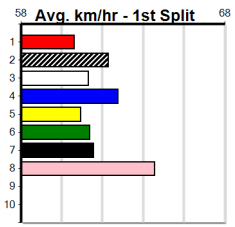

TOWN & COUNTRY LINE MARKING

Distance: 450m, Race Type: Grade 5 T3, Total Prizemoney: $1,530
1st: $1,000, 2nd: $320, 3rd: $160, 4th: $50

6

11:58AM

(VIC time)

Watchdog Tips: 0 0 0 0 Bet: .