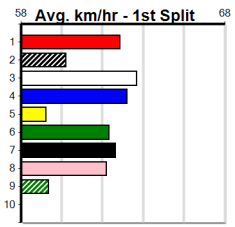

SWEET NETTY'S CATERING

Distance: 390m, Race Type: Tier 3 - Maiden, Total Prizemoney: $1,530
1st: $1,000, 2nd: $320, 3rd: $160, 4th: $50

2

10:51AM
(VIC time)

TIMMY TIME (4) has recorded good placings in 2 of his last 3 starts and he may only need to step on even terms to salute in this. OAKOVER ROAD (1) is drawn to race closer to the speed in this and could be right in the finish here.

Watchdog Tips: **4** **1** **2** **6** **Bet:** **Win 4**