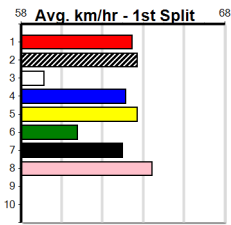

BALLARAT FUNCTION CENTRE

Distance: 390m, Race Type: Tier 3 - Grade 6, Total Prizemoney: $1,530
1st: $1,000, 2nd: $320, 3rd: $160, 4th: $50

11

1:32PM

(VIC time)

DARRA RUBY (5) has recorded good all the way wins in 2 of her last 4 starts and if she can step cleanly in this she looks like the one to beat again. LITTLE GLADYS (1) is drawn to race on the speed from the outset and can challenge.

Watchdog Tips:

5

1

3

2

Bet:

Win 5