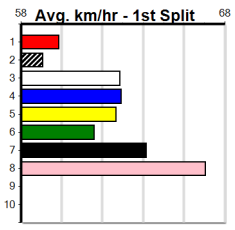

SPORTSBET WE LET THE DOGS OUT

Distance: 390m, Race Type: Tier 3 - Grade 7, Total Prizemoney: $1,530
1st: $1,000, 2nd: $320, 3rd: $160, 4th: $50

9
12:50PM
(VIC time)

WALTZING BRUTE (4) produced a smart last start win here and he may have a bit too much talent for his rivals with an ounce of luck early. DEMONIC SPIRIT (7) has shown early speed in his placings in 5 of his last 6 starts and he could be the danger.

Watchdog Tips: **4** **7** **8** **6** **Bet:** **Box Trifecta 4,6,7,8 ($10 for 41.67%)**