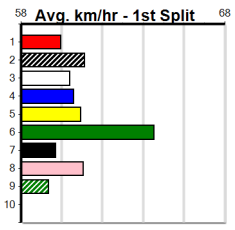

14 RACES TODAY

Distance: 390m, Race Type: Tier 3 - Maiden, Total Prizemoney: $1,530
1st: $1,000, 2nd: $320, 3rd: $160, 4th: $50

1
10:36AM
(VIC time)

BONA VISTA (2) has recorded smart placings here in two of his four starts to date and he looks set for a much deserved victory today. GUSTO (6) has been racing much better than his form may suggest and he could be the danger.

Watchdog Tips: **2** **6** **3** **4** **Bet:** **Win 2**