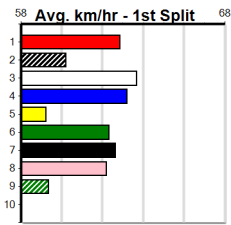

Ballarat

SWEET NETTY'S CATERING

Distance: 390m, Race Type: Tier 3 - Maiden, Total Prizemoney: \$1,530
1st: \$1,000, 2nd: \$320, 3rd: \$160, 4th: \$50

2

10:54AM
(VIC time)

Watchdog Tips:

0 0 0 0

Bet: