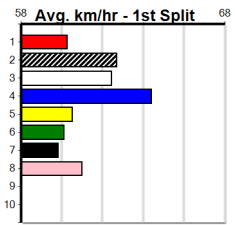

TWO MORE RACES TO GO (1-2 WINS)

Distance: 450m, Race Type: Tier 3 - Restricted Win, Total Prizemoney: \$1,530
1st: \$1,000, 2nd: \$320, 3rd: \$160, 4th: \$50

ALBUS DUMBLEDORE (8) is well drawn out wide on the track and he looks like the one to beat after his smart Geelong win 2 starts back. MAGIC MOON BEAM (4) can set the tempo soon after box rise in this and can be right in the finish.