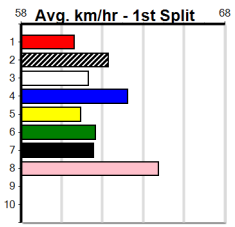

TOWN & COUNTRY LINE MARKING

Distance: 450m, Race Type: Grade 5 T3, Total Prizemoney: \$1,530
1st: \$1,000, 2nd: \$320, 3rd: \$160, 4th: \$50

6

11:57AM

(VIC time)

ASTON MASSIMO (8) will find this much easier than some of his recent racing and he may have a bit too much class for his rivals today. MY BOY HARVEY (3) showed speed in his handy last start win here and he could be the danger again.