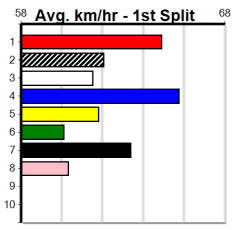

Ballarat

BALLARAT RACE 14

14 (E2)

Distance: 390m, Race Type: Grade 5 T3, Total Prizemoney: \$1,530
1st: \$1,000, 2nd: \$320, 3rd: \$160, 4th: \$50

2:42PM

(VIC time)

Watchdog Tips: **0 0 0 0** Bet: **.**

Form	Box	Weight	Dist	Track	Date	Time	BON	Margin	1st/2nd (Time)	PIR	Checked	Comment	W/R	Split 1	S/P	Grade	Winning Boxes																																																																				
1 BURRA BRICE [5]																	<table border="1"> <thead> <tr><th>1</th><th>2</th><th>3</th><th>4</th><th>5</th><th>6</th><th>7</th><th>8</th></tr> </thead> <tbody> <tr><td>1</td><td>2</td><td>1</td><td></td><td>5</td><td>6</td><td>7</td><td>8</td></tr> <tr><td>Prize</td><td colspan="7"></td><td>\$10,740.00</td></tr> <tr><td>Best</td><td colspan="7"></td><td>22.55</td></tr> <tr><td>Starts</td><td colspan="7"></td><td>44-7-4</td></tr> <tr><td>Trk/Dst</td><td colspan="7"></td><td>4-0-1-0</td></tr> <tr><td>APM</td><td colspan="7"></td><td>\$2358</td></tr> </tbody> </table>								1	2	3	4	5	6	7	8	1	2	1		5	6	7	8	Prize								\$10,740.00	Best								22.55	Starts								44-7-4	Trk/Dst								4-0-1-0	APM								\$2358
1	2	3	4	5	6	7	8																																																																														
1	2	1		5	6	7	8																																																																														
Prize								\$10,740.00																																																																													
Best								22.55																																																																													
Starts								44-7-4																																																																													
Trk/Dst								4-0-1-0																																																																													
APM								\$2358																																																																													
BK	D				Jun-21		FERNANDO BALE		MAGIC MOON DUST									ENG SHP 2024-10-03																																																																			
Trainer: Cynthia O'Brien (Broadford)																																																																																					
8th	(3)	34.2	300	HVL	R11	16-Aug-24	17.51	16.77	6.50FIDDLES (17.07)	M/6	.	.	.	4.01	\$32.20	T3-5																																																																					
5th	(2)	34.2	300	HVL	R11	19-Aug-24	17.24	16.86	5.50LHAPPY CHICK (16.86)	M/5	.	.	.	4.01	\$23.70	T3-5																																																																					
5th	(7)	34.0	300	HVL	R11	19-Sep-24	17.16	16.83	3.25LPERFECT SAL (16.94)	M/3	.	.	.	3.98	\$9.50	T3-5																																																																					
7th	(2)	33.5	390	SHP	R13	03-Oct-24	23.10	22.08	9.50LROMENA CHARM (22.46)	M/77	.	.	.	9.05	\$3.70	T3-5																																																																					
Owner(s): M Ebeyer																																																																																					
2 AVISWOOD (SA)[5]																	<table border="1"> <thead> <tr><th>1</th><th>2</th><th>3</th><th>4</th><th>5</th><th>6</th><th>7</th><th>8</th></tr> </thead> <tbody> <tr><td>1</td><td>2</td><td>1</td><td></td><td></td><td></td><td></td><td>1</td></tr> <tr><td>Prize</td><td colspan="7"></td><td>\$6,678.57</td></tr> <tr><td>Best</td><td colspan="7"></td><td>22.50</td></tr> <tr><td>Starts</td><td colspan="7"></td><td>46-4-6-4</td></tr> <tr><td>Trk/Dst</td><td colspan="7"></td><td>1-1-0-0</td></tr> <tr><td>APM</td><td colspan="7"></td><td>\$2625</td></tr> </tbody> </table>								1	2	3	4	5	6	7	8	1	2	1					1	Prize								\$6,678.57	Best								22.50	Starts								46-4-6-4	Trk/Dst								1-1-0-0	APM								\$2625
1	2	3	4	5	6	7	8																																																																														
1	2	1					1																																																																														
Prize								\$6,678.57																																																																													
Best								22.50																																																																													
Starts								46-4-6-4																																																																													
Trk/Dst								1-1-0-0																																																																													
APM								\$2625																																																																													
BK	D				Feb-22		DYNA DOUBLE ONE		RIGHT EXIT									ENG SHP 2024-10-03																																																																			
Trainer: Paul Pace (Scarsdale)																																																																																					
1st	(2)	32.8	450	BAL	R6	01-Sep-24	26.04	25.55	3.75LSO SUDDEN (26.30)	M/211	.	.	.	6.82	\$4.60	T3-5																																																																					
7th	(6)	32.8	400	GEL	R4	03-Sep-24	23.70	22.31	11.00LCHASING BOODIE (22.96)	S/76	.	.	.	8.99	\$9.60	5																																																																					
5th	(2)	32.5	450	BAL	R7	16-Sep-24	26.14	25.34	8.00LCALM THE STORM (25.59)	M/445	.	.	.	6.81	\$7.00	T3-5																																																																					
5th	(1)	32.4	450	BAL	R5	30-Sep-24	26.39	25.48	8.00LMY BOY HARVEY (25.84)	S/674	.	.	.	6.87	\$4.60	T3-5																																																																					
Owner(s): P Pace																																																																																					
3 GOGO SKYE [5]																	<table border="1"> <thead> <tr><th>1</th><th>2</th><th>3</th><th>4</th><th>5</th><th>6</th><th>7</th><th>8</th></tr> </thead> <tbody> <tr><td>1</td><td>2</td><td>1</td><td>1</td><td>1</td><td></td><td>2</td><td></td></tr> <tr><td>Prize</td><td colspan="7"></td><td>\$12,495.00</td></tr> <tr><td>Best</td><td colspan="7"></td><td>22.35</td></tr> <tr><td>Starts</td><td colspan="7"></td><td>47-4-8-6</td></tr> <tr><td>Trk/Dst</td><td colspan="7"></td><td>15-1-3-1</td></tr> <tr><td>APM</td><td colspan="7"></td><td>\$3870</td></tr> </tbody> </table>								1	2	3	4	5	6	7	8	1	2	1	1	1		2		Prize								\$12,495.00	Best								22.35	Starts								47-4-8-6	Trk/Dst								15-1-3-1	APM								\$3870
1	2	3	4	5	6	7	8																																																																														
1	2	1	1	1		2																																																																															
Prize								\$12,495.00																																																																													
Best								22.35																																																																													
Starts								47-4-8-6																																																																													
Trk/Dst								15-1-3-1																																																																													
APM								\$3870																																																																													
BKW	D				Nov-21		SHIMA SHINE		CIMARRON STRIP									ENG SHP 2024-10-03																																																																			
Trainer: Suwit Bunchusri (Talbot)																																																																																					
5th	(8)	30.4	390	BAL	R13	16-Sep-24	22.95	22.20	5.50LPAW MARVEL (22.58)	M/85	.	.	.	8.71	\$5.80	T3-5																																																																					
4th	(7)	30.6	410	HOR	R12	21-Sep-24	24.00	23.33	3.25LHATENNA BALE (23.78)	M/24	.	.	.	10.61	\$4.50	T3-5																																																																					
3rd	(6)	31.1	390	BAL	R13	30-Sep-24	22.61	22.39	2.50LSHINY NEW TOY (22.44)	M/55	.	.	.	8.73	\$26.60	T3-5																																																																					
3rd	(2)	30.7	425	BEN	R7	02-Oct-24	24.53	23.88	1.25LSMOKIN' ARROW (24.45)	M/221	.	.	.	6.70	\$5.90	SH																																																																					
Owner(s): S Bunchusri																																																																																					
4 ROMENA CHARM [5]																	<table border="1"> <thead> <tr><th>1</th><th>2</th><th>3</th><th>4</th><th>5</th><th>6</th><th>7</th><th>8</th></tr> </thead> <tbody> <tr><td>2</td><td>1</td><td>2</td><td>1</td><td>3</td><td>1</td><td></td><td>1</td></tr> <tr><td>Prize</td><td colspan="7"></td><td>\$17,251.25</td></tr> <tr><td>Best</td><td colspan="7"></td><td>22.63</td></tr> <tr><td>Starts</td><td colspan="7"></td><td>86-10-10-16</td></tr> <tr><td>Trk/Dst</td><td colspan="7"></td><td>4-1-0-1</td></tr> <tr><td>APM</td><td colspan="7"></td><td>\$3572</td></tr> </tbody> </table>								1	2	3	4	5	6	7	8	2	1	2	1	3	1		1	Prize								\$17,251.25	Best								22.63	Starts								86-10-10-16	Trk/Dst								4-1-0-1	APM								\$3572
1	2	3	4	5	6	7	8																																																																														
2	1	2	1	3	1		1																																																																														
Prize								\$17,251.25																																																																													
Best								22.63																																																																													
Starts								86-10-10-16																																																																													
Trk/Dst								4-1-0-1																																																																													
APM								\$3572																																																																													
BK	B				Dec-20		SENNACHIE		WHAT FEELING									ENG SHP 2024-10-03																																																																			
Trainer: Joe Uglietta (Yan Yean)																																																																																					
5th	(5)	27.9	425	BEN	R11	11-Sep-24	25.14	24.14	6.50LSWANNY RIVER (24.72)	M/464	.	.	.	6.78	\$17.00	T3-5																																																																					
5th	(2)	28.1	300	HVL	R11	23-Sep-24	17.21	16.72	4.75LVKING (16.88)	S/2	.	.	.	4.02	\$39.00	T3-5																																																																					
2nd	(5)	27.8	425	BEN	R13	26-Sep-24	24.54	24.09	2.00LSHIMA HARLEY (24.41)	M/111	.	SW	.	6.60	\$6.80	T3-5																																																																					
1st	(8)	27.9	390	SHP	R13	03-Oct-24	22.46	22.08	0.10LRIOT AS ONE (22.47)	M/11	.	.	.	8.59	\$3.20	T3-5																																																																					
Owner(s): UGLIETTA (SYN), J Uglietta, M Uglietta																																																																																					
5 BEAT THE FALCON [5]																	<table border="1"> <thead> <tr><th>1</th><th>2</th><th>3</th><th>4</th><th>5</th><th>6</th><th>7</th><th>8</th></tr> </thead> <tbody> <tr><td>2</td><td>2</td><td></td><td>2</td><td>1</td><td></td><td></td><td>1</td></tr> <tr><td>Prize</td><td colspan="7"></td><td>\$7,740.00</td></tr> <tr><td>Best</td><td colspan="7"></td><td>FSH</td></tr> <tr><td>Starts</td><td colspan="7"></td><td>32-6-4-2</td></tr> <tr><td>Trk/Dst</td><td colspan="7"></td><td>0-0-0-0</td></tr> <tr><td>APM</td><td colspan="7"></td><td>\$1296</td></tr> </tbody> </table>								1	2	3	4	5	6	7	8	2	2		2	1			1	Prize								\$7,740.00	Best								FSH	Starts								32-6-4-2	Trk/Dst								0-0-0-0	APM								\$1296
1	2	3	4	5	6	7	8																																																																														
2	2		2	1			1																																																																														
Prize								\$7,740.00																																																																													
Best								FSH																																																																													
Starts								32-6-4-2																																																																													
Trk/Dst								0-0-0-0																																																																													
APM								\$1296																																																																													
BD	D				Jul-21		BARCIA BALE		PRISCILLA WANG									ENG SHP 2024-10-03																																																																			
Trainer: Evan Keene (Long Gully)																																																																																					
1st	(2)	35.8	425	BEN	R11	29-May-24	24.25	24.04	2.00LMINI MINION (24.38)	M/222	.	.	.	6.65	\$9.10	T3-5																																																																					
5th	(4)	36.0	425	BEN	R12	21-Jun-24	24.47	23.62	8.00LBUCK SHINES (23.93)	M/445	.	.	.	6.62	\$34.50	5																																																																					
7th	(3)	35.6	390	SHP	R12	06-Jul-24	23.87	22.22	22.00LNORTHERN REGIE (22.35)	M/67	.	.	.	9.28	\$6.90	5																																																																					
7th	(2)	35.9	400	GEL	R12	01-Oct-24	23.61	22.76	8.50LPENNY BLUE DEMON (23.05)	M/78	.	.	.	8.80	\$13.10	5																																																																					
Owner(s): E Keene																																																																																					
6 CRACKERJACK PA [5]																	<table border="1"> <thead> <tr><th>1</th><th>2</th><th>3</th><th>4</th><th>5</th><th>6</th><th>7</th><th>8</th></tr> </thead> <tbody> <tr><td>2</td><td>2</td><td></td><td>1</td><td>1</td><td>2</td><td></td><td></td></tr> <tr><td>Prize</td><td colspan="7"></td><td>\$21,713.66</td></tr> <tr><td>Best</td><td colspan="7"></td><td>22.64</td></tr> <tr><td>Starts</td><td colspan="7"></td><td>96-7-11-14</td></tr> <tr><td>Trk/Dst</td><td colspan="7"></td><td>23-0-0-3</td></tr> <tr><td>APM</td><td colspan="7"></td><td>\$526</td></tr> </tbody> </table>								1	2	3	4	5	6	7	8	2	2		1	1	2			Prize								\$21,713.66	Best								22.64	Starts								96-7-11-14	Trk/Dst								23-0-0-3	APM								\$526
1	2	3	4	5	6	7	8																																																																														
2	2		1	1	2																																																																																
Prize								\$21,713.66																																																																													
Best								22.64																																																																													
Starts								96-7-11-14																																																																													
Trk/Dst								23-0-0-3																																																																													
APM								\$526																																																																													
RF	D				Apr-20		SE TALI SUNDANCE		MAXIMUM MAK									ENG SHP 2024-10-03																																																																			
Trainer: Darrell Leathan (Maryborough)																																																																																					
8th	(5)	36.6	425	BEN	R9	05-Jun-24	25.33	24.06	14.00LZIPPY WIESMAN (24.37)	M/248	.	.	.	6.66	\$19.40	5																																																																					
8th	(5)	36.7	425	BEN	R12	12-Jun-24	25.34	23.95	13.00LLOVE A BOURBSKI (24.48)	M/456	.	.	.	6.82	\$48.30	5																																																																					
7th	(3)	37.1	390	BAL	R12	30-Jun-24	23.28	22.21	9.00LBORROWED TIME (22.67)	M/67	.	.	.	8.85	\$96.10	T3-5																																																																					
7th	(2)	37.2	390	BAL	R4	22-Jul-24	23.38	22.36	8.50LBURN THE WITCH (22.80)	M/76	.	V10	.	9.02	\$52.30	T3-5																																																																					
Owner(s): D Leathan																																																																																					
7 ARABIAN PRINCESS [5]																	<table border="1"> <thead> <tr><th>1</th><th>2</th><th>3</th><th>4</th><th>5</th><th>6</th><th>7</th><th>8</th></tr> </thead> <tbody> <tr><td>1</td><td>1</td><td></td><td></td><td></td><td></td><td></td><td>1</td></tr> <tr><td>Prize</td><td colspan="7"></td><td>\$7,521.25</td></tr> <tr><td>Best</td><td colspan="7"></td><td>22.71</td></tr> <tr><td>Starts</td><td colspan="7"></td><td>50-3-6-6</td></tr> <tr><td>Trk/Dst</td><td colspan="7"></td><td>5-0-0-0</td></tr> <tr><td>APM</td><td colspan="7"></td><td>\$1713</td></tr> </tbody> </table>								1	2	3	4	5	6	7	8	1	1						1	Prize								\$7,521.25	Best								22.71	Starts								50-3-6-6	Trk/Dst								5-0-0-0	APM								\$1713
1	2	3	4	5	6	7	8																																																																														
1	1						1																																																																														
Prize								\$7,521.25																																																																													
Best								22.71																																																																													
Starts								50-3-6-6																																																																													
Trk/Dst								5-0-0-0																																																																													
APM								\$1713																																																																													
BK	B				May-21		AUSSIE INFRARED		GOTHAM QUEEN									ENG WGL 2024-10-03																																																																			
Trainer: Sean Lithgow (Devon Meadows)																																																																																					
8th	(2)	24.6	300	HVL	R4	02-Aug-24	17.71	16.98	9.00LFINLEY BALE (17.08)	M/6	.	.	.	4.16	\$27.40	T3-5																																																																					
7th	(1)	24.4	390	BAL	R12	01-Sep-24	23.90	22.35	17.00LSINGLE FLICKER (22.74)	Q/37	.	.	.	8.83	\$23.20	T3-5																																																																					
8th	(4)	24.7	300	HVL	R12	19-Sep-24	17.35	16.83	6.00LUNO PEANUT (16.95)	M/3	.	SW	.	3.99	\$96.00	T3-5																																																																					
3rd	(2)	25.2	400	WGL	R3	26-Sep-24	23.39	22.85	0.75LLYLA BEAR (23.34)	Q/12	.	.	.	8.48	\$10.90	T3-5																																																																					
Owner(s): SMKN (SYN), M Lithgow, D Maynes, K Maynes, N Riseley, E Avdulla																																																																																					
8 ZIPPING MORK (NSW)[5]																	<table border="1"> <thead> <tr><th>1</th><th>2</th><th>3</th><th>4</th><th>5</th><th>6</th><th>7</th><th>8</th></tr> </thead> <tbody> <tr><td>1</td><td>2</td><td></td><td></td><td></td><td>2</td><td></td><td></td></tr> <tr><td>Prize</td><td colspan="7"></td><td>\$16,173.57</td></tr> <tr><td>Best</td><td colspan="7"></td><td>22.94</td></tr> <tr><td>Starts</td><td colspan="7"></td><td>75-5-11-9</td></tr> <tr><td>Trk/Dst</td><td colspan="7"></td><td>5-0-0-0</td></tr> <tr><td>APM</td><td colspan="7"></td><td>\$817</td></tr> </tbody> </table>								1	2	3	4	5	6	7	8	1	2				2			Prize								\$16,173.57	Best								22.94	Starts								75-5-11-9	Trk/Dst								5-0-0-0	APM								\$817
1	2	3	4	5	6	7	8																																																																														
1	2				2																																																																																
Prize								\$16,173.57																																																																													
Best								22.94																																																																													
Starts								75-5-11-9																																																																													
Trk/Dst								5-0-0-0																																																																													
APM								\$817																																																																													
BK	D				Oct-20		OVER LIMIT		ZIPPING PARIS									ENG SHP 2024-10-03																																																																			
Trainer: Donna Pace (Scarsdale)																																																																																					
7th	(4)	29.8	390	WBL	R4	12-Aug-24	23.40	22.25	13.00LJELLICENT BALE (22.55)	M/88	.	.	.	9.36	\$16.50	5																																																																					
7th	(5)	30.0	450	BAL	R6	01-Sep-24	26.56	25.55	7.50LAVISWOOD (26.04)	M/885	.	.	.	6.99	\$126.80	T3-5																																																																					
7th	(6)	29.6	450	BAL	R7	16-Sep-24	26.52	25.34	14.00LCALM THE STORM (25.59)	M/566	.	.	.	6.84	\$49.10	T3-5																																																																					
4th	(6)	29.1	390	BAL	R14	30-Sep-24	23.13	22.39	9.50LMR. FLASH (22.48)	M/45	.	.	.	8.87	\$82.30	T3-5																																																																					
Owner(s): D Pace																																																																																					
9 *** NO RESERVE ***																	Winning Boxes																																																																				
Trainer:																																																																																					
Owner(s):																																																																																					
10 *** NO RESERVE ***																	Winning Boxes																																																																				
Trainer:																																																																																					
Owner(s):																																																																																					