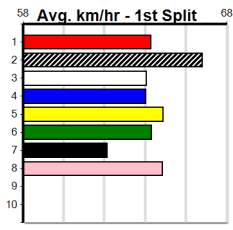

5

11:42AM

(VIC time)

SJC CONCRETING

Distance: 390m, Race Type: Grade 5 T3, Total Prizemoney: $1,530
1st: $1,000, 2nd: $320, 3rd: $160, 4th: $50

Watchdog Tips: 0 0 0 0 Bet:

Form Box Weight Dist Track Date Time BON Margin 1st/2nd (Time) PIR Checked Comment W/R Split 1 S/P Grade

1 ELSA JAY [5]														Winning Boxes									
BD	B	May-21	HOOKSY				LEAVE ME OUT																
Trainer: Donald Jarvis (Sydenham)														<table border="1"> <tr><td>1</td><td>2</td><td>3</td><td>4</td><td>5</td><td>6</td><td>7</td><td>8</td></tr> <tr><td>1</td><td>1</td><td>3</td><td></td><td>1</td><td>1</td><td>1</td><td></td></tr> </table>									
4th	(8)	30.2	450	BAL	R9	14-Aug-24	25.86	25.35	7.50LTENSION HEAD (25.35)						M/656				6.76	$24.00	5	Prize	$19,039.29
3rd (2) 30.3 450 SHP R5 19-Aug-24 25.61 24.90 3.5LBUCK SHINES (25.37) M/544 6.76 $21.40 5														Best 22.57									
6th (1) 30.7 350 HVL R5 25-Aug-24 19.61 18.71 4.50LSCOTLAND YARD (19.30) M/4 6.68 $38.40 5														Starts 57-8-6-11									
4th (3) 30.6 515 SAP R10 02-Sep-24 30.75 29.85 13.00LWHA TEVER TESS (29.87) M/4334 SW 5.17 $13.60 5														Trk/Dst 4-1-0-0									
Owner(s): D Jarvis														APM $3936									

2 BOROUGH COOK [5]														Winning Boxes								
BK	D	Jun-21	FERNANDO BALE				MAGIC MOON DUST															
Trainer: Glenn Bahen (Broadford)														<table border="1"> <tr><td>1</td><td>2</td><td>3</td><td>4</td><td>5</td><td>6</td><td>7</td><td>8</td></tr> <tr><td>2</td><td>1</td><td>1</td><td></td><td>1</td><td>1</td><td>1</td><td>2</td></tr> </table>								
6th	(6)	31.5	300	HVL	R1	01-Sep-24	16.99	16.40	5.50LDR. YANNICK (16.63)						M/4		SW	4.01	$14.30	X45	Prize	$14,940.00
1st (6) 31.6 350 HVL R5 19-Sep-24 19.52 19.49 1.00LBEAUTY BEAST (19.58) M/1 6.56 $5.70 T3-5														Best 23.62								
4th (2) 31.6 425 BEN R6 26-Sep-24 24.53 24.09 6.50LCORN HILL PRINCE (24.09) M/114 6.55 $4.40 T3-5														Starts 40-9-6-9								
8th (4) 31.5 425 BEN R10 02-Oct-24 24.80 23.88 13.00LSOMETHING CLEVER (23.93) M/778 SW 6.82 $2.90 SH														Trk/Dst 1-0-0-0								
Owner(s): G Bahen														APM $5346								

3 GOING GETS TOUGH (NSW)[5]														Winning Boxes								
FBD	D	Feb-20	MOREIRA				SUNBURNT OPAL															
Trainer: Debbie Bewley (Pentland Hills)														<table border="1"> <tr><td>1</td><td>2</td><td>3</td><td>4</td><td>5</td><td>6</td><td>7</td><td>8</td></tr> <tr><td></td><td></td><td>3</td><td>1</td><td></td><td>5</td><td></td><td>2</td></tr> </table>								
8th	(7)	34.9	390	SHP	R4	14-Sep-24	23.00	22.12	7.00LTASMAN HOPE (22.51)						M/57			8.65	$21.70	5	Prize	$28,780.00
4th (2) 35.3 400 GEL R4 20-Sep-24 23.22 22.35 3.75LDESMONDE (22.96) M/57 8.75 $23.90 VET														Best 22.26								
2nd (6) 35.0 390 WBL R5 23-Sep-24 22.60 22.47 0.05LELARA BALE (22.59) M/44 SW 8.85 $16.60 5														Starts 87-11-18-15								
4th (8) 35.7 390 BAL R3 30-Sep-24 22.73 22.39 3.75LPLUTOCRACY (22.48) M/76 8.65 $12.40 T3-5														Trk/Dst 9-0-2-2								
Owner(s): D Bewley														APM $2883								

4 PAW PENELOPE (NSW)[5]														Winning Boxes								
BEF	B	Nov-22	FERNANDO BALE				QUINTANA BALE															
Trainer: Tammy Kennedy-harris (Devon Meadows)														<table border="1"> <tr><td>1</td><td>2</td><td>3</td><td>4</td><td>5</td><td>6</td><td>7</td><td>8</td></tr> <tr><td>1</td><td></td><td></td><td>1</td><td></td><td>1</td><td></td><td></td></tr> </table>								
F	(5)	25.0	390	SHP	R10	14-Sep-24	0.00	22.12	.CRYPTO PRINCE (22.54)						M/48		V0	8.79	$4.10	7	Prize	$3,905.00
8th (3) 25.4 400 WGL R9 19-Sep-24 23.86 22.83 11.00LMINA WINGS (23.13) M/56 V3 8.71 $5.60 X67														Best 22.54								
1st (6) 25.3 390 BAL R9 23-Sep-24 22.78 22.35 0.50LCOLOURFUL MAGIC (22.82) M/11 8.50 $4.20 T3-7														Starts 10-3-0-0								
1st (4) 25.9 390 BAL R12 30-Sep-24 22.54 22.39 0.75LZOOM BOOM (22.58) Q/11 8.41 $7.50 T3-6														Trk/Dst 5-2-0-0								
Owner(s): L Harris														APM $3173