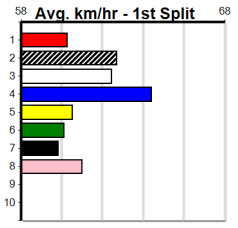

TWO MORE RACES TO GO (1-2 WINS)

Distance: 450m, Race Type: Tier 3 - Restricted Win, Total Prizemoney: $1,530
1st: $1,000, 2nd: $320, 3rd: $160, 4th: $50

Watchdog Tips: **0 0 0 0** Bet: **0**