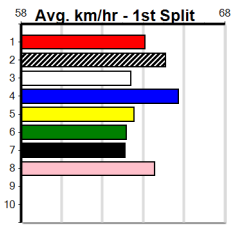

SOUTHERN SHEETMETAL (1-2 WINS)

Distance: 390m, Race Type: Tier 3 - Restricted Win, Total Prizemoney: $1,530
1st: $1,000, 2nd: $320, 3rd: $160, 4th: $50

Watchdog Tips: 0 0 0 0 Bet:

Main race results table with columns: Form, Box, Weight, Dist, Track, Date, Time, BON, Margin, 1st/2nd (Time), PIR, Checked, Comment, W/R, Split 1, S/P, Grade. Includes race details for 1-8 and 9-10 (No Reserve).