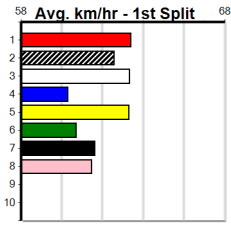

7
12:14PM
(VIC time)

EUREKA CONCRETE (1-4 WINS)

Distance: 545m, Race Type: Tier 3 - Restricted Win, Total Prizemoney: $1,740
1st: $1,150, 2nd: $360, 3rd: $180, 4th: $50

Watchdog Tips: 0 0 0 0 **Bet:** .