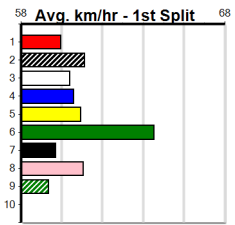

14 RACES TODAY

Distance: 390m, Race Type: Tier 3 - Maiden, Total Prizemoney: $1,530
1st: $1,000, 2nd: $320, 3rd: $160, 4th: $50

1

10:38AM
(VIC time)

Watchdog Tips: **0 0 0 0** Bet: **0**