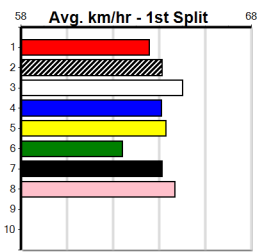

Watchdog Tips: ☐ ☐ ☐ ☐ ☐ ☐ **Bet:** ☐ ☐ ☐ ☐ ☐ ☐

HERE'S BRUCE (QLD)[5]
BK Dog Jul-20 Sire: WORM BURNER Dam: CAKE IT ON
Owner(s): J Cassar Trainer: Jayden Cassar (Ballarat East)
Winning Distances: < 300m (0) 300 - 399m (6) 400 - 499m (11) 500 - 599m (0) 600 - 699m (0) > 700m (0)
Winning Weights: 32.1(1) 32.2(1) 32.3(1) 32.4(1) 32.5(1) 32.6(5) 32.7(2) 32.8(1) 33.0(1) 33.4(2) 33.5(1)

Box	1st	2nd	3rd	4th	5th	6th	7th	8th
1	4	2	2	1	3	2	1	1
2	4	1	3	1	1	2	1	1
3	2	1	1	3	1	1	1	1
4	3	2	2	1	1	2	1	1
5	1	1	1	1	2	1	2	1
6	3	1	1	2	1	1	1	1
7	3	2	1	4	2	2	2	1
8	2	1	2	4	2	2	2	1

Box History
Prize Best Starts Trk/Dts APM: $40525.00, 25.58(8)-25/2/23, 87-17-13-12, 8-2-2-0, 4187

Last 3 wins NOT included above
1st (5) 33.4 390 BAL R9 16-Dec-23 22.33 22.33 4.00L MEANS BUSINESS (22.61) S/11 8.46 $13.00 X45
1st (1) 32.6 390 SHP R10 08-Jan-24 22.20 21.88 1.00L SNAP SECOND (22.25) M/22 8.42 $6.50 5
1st (2) 33.0 400 WAG R9 01-Mar-24 22.68 22.68 12.00 STAGGER OUT ELLY (23.47) . $1.90 X45

PENGUIN PAT (NSW)[5]
WBK Dog Oct-21 Sire: RITZA LENNY Dam: IT'S A SHAME
Owner(s): A Mooney Trainer: Andrew Mooney (Amherst)
Winning Distances: < 300m (0) 300 - 399m (2) 400 - 499m (2) 500 - 599m (2) 600 - 699m (2) > 700m (0)
Winning Weights: 29.4(1) 29.9(1) 30.0(1) 30.3(1) 30.6(1) 30.7(1) 30.9(1) 31.0(1)

Box	1st	2nd	3rd	4th	5th	6th	7th	8th
1	2	2	1	1	2	2	1	1
2	2	1	2	2	2	2	1	1
3	3	1	2	1	3	2	1	1
4	1	1	2	1	1	1	1	1
5	1	2	1	3	2	2	1	1
6	1	2	1	1	1	1	1	1
7	1	4	1	1	2	1	1	1
8	2	1	1	1	1	1	1	1

Box History
Prize Best Starts Trk/Dts APM: $19265.00, 25.79(6)-9/9/24, 55-8-13-6, 4-0-2-0, 5259

Last 3 wins NOT included above
1st (6) 30.3 485 HOR R7 20-Feb-24 27.63 27.03 0.50L WINNIE'S WISH (27.66) Q/222 6.63 $2.90 RW
1st (1) 29.4 600 MTG R11 05-May-24 35.18 35.08 1.25L SKYE MADE ME (35.27) . $3.20 X45
1st (7) 29.9 450 WBL R6 10-Jun-24 25.51 25.51 4.75L VANS TURBO (25.83) M/221 6.74 $2.10 5

CLARK [5]
BK Dog Mar-21 Sire: BERNARDO Dam: CHAMPAGNE LUXE
Owner(s): P Hofman Trainer: Cameron Morris-flynn (Mitchell P ENG SHP 2024-10-03)
Winning Distances: < 300m (0) 300 - 399m (8) 400 - 499m (4) 500 - 599m (0) 600 - 699m (0) > 700m (0)
Winning Weights: 30.0(1) 30.3(1) 30.4(1) 30.5(1) 30.9(1) 31.1(2) 31.6(1) 31.9(1) 32.0(1) 32.2(1) 32.4(1)

Box	1st	2nd	3rd	4th	5th	6th	7th	8th
1	4	1	1	1	1	1	1	1
2	1	1	1	1	1	1	1	1
3	1	1	1	1	1	1	1	1
4	2	1	1	1	1	1	1	1
5	2	1	1	1	1	1	1	1
6	1	1	1	1	1	1	1	1
7	3	1	5	1	3	1	1	1
8	1	1	1	1	1	2	1	1

Box History
Prize Best Starts Trk/Dts APM: $25650.00, 26.49(3)-21/4/24, 56-12-4-10, 1-0-0-0, 4578

Last 3 wins NOT included above
1st (6) 31.1 300 HVL R11 28-Jun-24 16.84 16.68 3.00L CHANGE (17.03) M/2 3.97 $8.80 T3-5
1st (3) 32.2 300 HVL R11 12-Jul-24 17.16 16.68 2.25L WANDANA LAD (17.30) M/2 4.05 $2.70 T3-5
1st (8) 32.4 300 HVL R10 18-Jul-24 16.95 16.95 1.25L RAPIDFIRE JAYDA (17.02) M/3 3.97 $2.80 T3-5