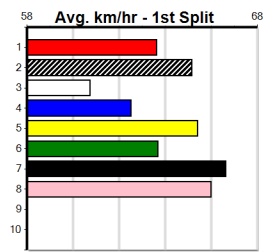

A1 SIGNAGE

Distance: 390m, Race Type: Grade 5 T3, Total Prizemoney: $1,530
1st: $1,000, 2nd: $320, 3rd: $160, 4th: $50

Watchdog Tips:

Bet:

Form Box Wgt Dist Track Date Time BON Margin 1st/2nd (Time) PIR Checked Comment WR Split 1 S/P Grade

NOLAN BALE (NSW)[5]
WBK Dog Oct-21 Sire: NEED MY MONEYNOW Dam: DYNA GERTIE
Owner(s): L Harris
Trainer: Tammy Kennedy-harris (Devon M ENG WGL 2024-10-04)
Winning Distances: < 300m (0) 300 - 399m (4) 400 - 499m (0) 500 - 599m (0) 600 - 699m (0) > 700m (0)
Winning Weights: 29.5(1) 30.1(1) 30.2(1) 31.6(1)
Box History table and Prize Best Starts table included.

TINKER GOOSE [5]
RF Dog Jan-21 Sire: ORSON ALLEN Dam: GAWKER BALE
Owner(s): Burns Racing (SYN), C Burns, J Burns
Trainer: Craig Burns (Balliang)
Winning Distances: < 300m (0) 300 - 399m (3) 400 - 499m (1) 500 - 599m (0) 600 - 699m (0) > 700m (0)
Winning Weights: 30.9(1) 31.5(1) 31.8(1) 31.9(1)
Box History table and Prize Best Starts table included.

HOTSPOT HERO [5]
BK Dog Jan-21 Sire: BARCIA BALE Dam: WYNBURN LUCIFER
Owner(s): Bris Vegas (SYN), D Robinson, P Robinson, M Fowlie, J Humphries, T Baker, M Robinson, B Atki
Trainer: Brett Hare (Greendale)
Winning Distances: < 300m (0) 300 - 399m (2) 400 - 499m (1) 500 - 599m (0) 600 - 699m (0) > 700m (0)
Winning Weights: 34.9(1) 35.0(1) 35.7(1)
Box History table and Prize Best Starts table included.

SANDY'S LARA [5]
BK Bitch Feb-22 Sire: FABREGAS Dam: SILENT SANDY
Owner(s): R Weightman
Trainer: Robert Weightman (Haddon)
Winning Distances: < 300m (0) 300 - 399m (3) 400 - 499m (1) 500 - 599m (0) 600 - 699m (0) > 700m (0)
Winning Weights: 28.9(1) 29.0(2) 29.1(1)
Box History table and Prize Best Starts table included.

BURN THE WITCH [5]
BK Bitch Oct-21 Sire: TOMMY SHELBY Dam: SNOOKY
Owner(s): J Holt
Trainer: Katrina Evans (Kyneton)
Winning Distances: < 300m (0) 300 - 399m (6) 400 - 499m (0) 500 - 599m (0) 600 - 699m (0) > 700m (0)
Winning Weights: 25.7(1) 26.2(3) 26.6(1) 26.7(1)
Box History table and Prize Best Starts table included.

1

2

3

4

5