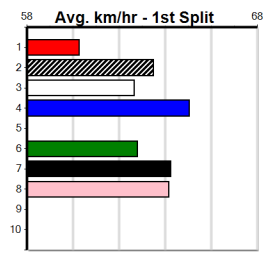

(VIC time)

Watchdog Tips: [ ] [ ] [ ] [ ] **Bet:** [ ]

Form	Box	Wgt	Dist	Track	Date	Time	BON	Margin	1st/2nd (Time)	PIR	Checked	Comment	WR	Split 1	S/P	Grade
BELLE EXTRA [6]																
BK	Dog				Mar-22			Sire: AUSSIE INFRARED		Dam: ROCKSTAR BELLE		Trainer: Peter Griffen (Claretown)				
Owner(s): J Griffen																
Winning Distances: < 300m (0) 300 - 399m (0) 400 - 499m (1) 500 - 599m (1) 600 - 699m (0) > 700m (0)																
Winning Weights: 31.7(2)																
2nd (7)	31.4	450	BAL	R5	15-Jan-24	25.53	25.36	2.50L BALLAN BRUMBY (25.36)		S/854	.	.	.	6.85	$3.50	T3-RW
3rd (6)	31.4	460	GEL	R6	22-Jan-24	26.33	25.90	6.00L MACKINAW PEACH (25.93)		S/874	.	.	.	7.01	$18.80	6G
5th (1)	31.1	500	BEN	R6	26-Jan-24	28.79	27.91	5.50L FLED THE SCENE (28.42)		S/866	.	.	.	7.07	$4.00	X67H
3rd (1)	31.9	460	GEL	R8	05-Feb-24	26.42	25.59	7.50L WINCEY BALE (25.92)		S/884	.	.	.	6.92	$9.60	6G
4th (3)	31.9	500	BEN	R7	14-Feb-24	28.86	28.41	6.50L SIPPY CUP EMU (28.41)		M/665	.	.	.	7.02	$2.00	T3-RW
3rd (1)	31.7	460	GEL	R2	20-Feb-24	26.37	26.27	1.75L BILLY INTENTION (26.27)		M/576	.	V60	.	6.85	$2.00	T3-RW
ST (-)	32.1	390	BAL		16-Sep-24	22.25		0.01L Trial Cleared		M	.	1of1	.			ST
3rd (2)	32.1	450	BAL	R8	30-Sep-24	25.95	25.48	1.75L SHINY PISTOL (25.84)		M/553	.	SW	.	7.08	$2.70	T3-6
Last 3 wins NOT included above																
1st (7)	31.7	460	GEL	R1	25-Nov-23	26.78	25.74	1.5L SMOOTH RUMPLER (26.87)		M/773	.	.	.	7.19	$4.80	M
1st (2)	31.7	525	MEP	R2	29-Nov-23	30.30	29.91	2.00L AKELA YOUNG (30.43)		S/5321	.	SW	.	5.28	$21.20	7

Box History

Bx	1st	2nd	3rd	4th	5th	6th	7th	8th
1								
2	1		2	1		2		1
3				1				1
4								
5								
6			1			1		
7	1	2						
8				1				

Prize Best Starts Trk/Dts APM: $6365.00, 25.53(7)-15/1/24, 18-2-2-5, 5-0-1-2, 1401

BLACK TYCOON [6]																
BK	Dog				Feb-23			Sire: ASTON FASTNET		Dam: PRETTY MUCH		Trainer: Nicole Lund (Longwarry)				
Owner(s): K Iles																
Winning Distances: < 300m (0) 300 - 399m (0) 400 - 499m (2) 500 - 599m (0) 600 - 699m (0) > 700m (0)																
Winning Weights: 34.0(1) 34.2(1)																
8th (5)	34.0	400	GEL	R2	06-Sep-24	23.82	22.68	14.00 PAW KATTIA (22.86)		M/47	.	.	.	8.81	$20.20	M
1st (1)	34.0	400	WGL	R2	13-Sep-24	23.35	22.67	1.00L JOE THE GOOSE (23.41)		M/21	.	.	.	8.54	$5.60	M
1st (2)	34.2	435	SLE	R4	18-Sep-24	24.91	24.68	3.25L TARGET TIME (25.13)		M/222	.	.	.	5.35	$8.90	T3-7
Last 3 wins NOT included above																

Box History

Bx	1st	2nd	3rd	4th	5th	6th	7th	8th
1	1							
2	1							
3								
4								
5							1	
6								
7								
8								

Prize Best Starts Trk/Dts APM: $2680.00, FSH, 3-2-0-0, 0-0-0-0, 2680