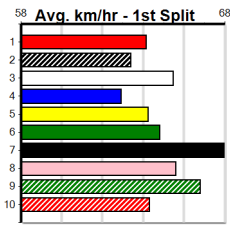

Shepparton

SHEPPARTON RACE 13

Distance: 390m, Race Type: Grade 5, Total Prizemoney: \$2,925
1st: \$1,950, 2nd: \$600, 3rd: \$300, 4th: \$75

13 (E1)

10:43PM

(VIC time)

Watchdog Tips:

0 0 0 0