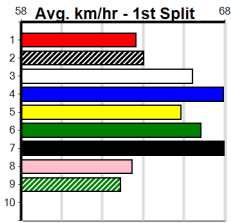

Shepparton

8

9:01PM

(VIC time)

GPP LASER3300

Distance: 450m, Race Type: Mixed 4/5, Total Prizemoney: \$3,360
1st: \$2,250, 2nd: \$690, 3rd: \$345, 4th: \$75

Watchdog Tips: 0 0 0 0 Bet:

Main race results table with columns for race number, horse name, jockey, trainer, date, time, BON, Margin, 1st/2nd (Time), PIR, Checked, Comment, W/R, Split 1, S/P, Grade, and Winning Boxes. Races 1-9 are listed with detailed performance data.