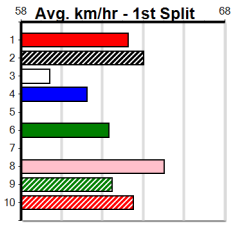

Shepparton

13 RACES TONIGHT

Distance: 450m, Race Type: Maiden, Total Prizemoney: $2,535
1st: $1,680, 2nd: $520, 3rd: $260, 4th: $75

1
6:28PM
(VIC time)

Watchdog Tips:

0 0 0 0

Bet:

. . . . .

Form Box Weight Dist Track Date Time BON Margin 1st/2nd (Time) PIR Checked Comment W/R Split 1 S/P Grade

1 SPOKEN [M]
BK D Nov-22 TOMMY SHELBY SHOOT TO MISS
Trainer: Steven Vantaarling (Tallygaroopna)
2nd (5) 30.6 450 SHP R2 07-Sep-24 26.31 25.49 1.5LLONG LEVERS (26.22) Q/111 . . . . 6.76 $25.80 M
4th (6) 30.4 390 SHP R1 14-Sep-24 22.98 22.12 2.25LMORAINIE GRACE (22.83) M/33 . . . . 8.51 $15.90 M
8th (1) 30.6 300 HVL R3 22-Sep-24 17.51 16.59 5.00LATHENIAN GODDESS (17.16) M/5 . . . . 4.09 $23.10 MH
4th (6) 30.5 425 BEN R1 25-Sep-24 25.26 24.05 1.75LMORAINIE SADIE (25.14) M/222 . . . . 6.83 $31.10 M
Owner(s): S Vantaarling

Winning Boxes
1 2 3 4 5 6 7 8
Prize Best $790.00
Starts 26.31
10-0-2-0
Trk/Dst 2-0-1-0
APM $716

2 TOO COLD [M]
WBK D Mar-23 FERNANDO BALE MEPUNGA SPECTRE
Trainer: James Shaw (Seymour)
4th (3) 32.7 450 SHP R9 14-Sep-24 26.43 25.39 11.00SHALL BE QUICK (25.70) M/445 . . . . 6.79 $1.40 M
2nd (1) 32.6 525 MEP R2 18-Sep-24 30.48 29.87 2.25LSWEET AS SARAH (30.33) M/6222 . . . . 5.27 $3.70 M
5th (8) 32.7 525 MEP R1 25-Sep-24 31.13 29.64 9.50LASTON SHEKEL (30.50) M/6655 . . . . 5.35 $8.00 M
5th (5) 32.6 460 GEL R4 28-Sep-24 26.71 25.58 7.50FLEETWOOD EROS (26.20) M/777 . . . . 6.78 $6.20 M
Owner(s): J Shaw

Winning Boxes
1 2 3 4 5 6 7 8
Prize Best $1,420.00
Starts 25.65
6-0-2-1
Trk/Dst 3-0-1-1
APM $1316

3 WHITE HAWK [M]
BKW D Jul-22 OVER LIMIT EMERALD CITY
Trainer: Brian Lock (Eaglehawk)
T (1) 35.2 425 BEN R4 12-Jul-24 0.00 23.86 .DYNAMITE DOUG (24.38) S/788 . . V14 . . 6.92 $9.30 MH
Owner(s): B Lock

Winning Boxes
1 2 3 4 5 6 7 8
Prize Best $0.00
Starts FSH
1-0-0-0
Trk/Dst 0-0-0-0
APM $0

4 BOBBY BLUE [M]
BE D Mar-23 FERNANDO BALE MEPUNGA SPECTRE
Trainer: James Shaw (Seymour)
6th (2) 30.1 450 SHP R9 14-Sep-24 26.89 25.39 18.00SHALL BE QUICK (25.70) M/567 . . . . 6.79 $5.50 M
6th (7) 29.9 525 MEP R1 18-Sep-24 30.97 29.87 6.50LLALA BUFFY (30.54) S/7766 . . . . 5.60 $12.40 M
7th (3) 29.6 595 SAP R4 23-Sep-24 35.69 34.19 14.00PAW QUINBY (34.75) S/6677 . . . . 9.66 $22.80 RW
3rd (6) 29.7 400 GEL R1 28-Sep-24 23.16 22.46 9.50LHE'S ALL THAT (22.52) M/54 . . . W 8.81 $10.50 M
Owner(s): M Haines

Winning Boxes
1 2 3 4 5 6 7 8
Prize Best $335.00
Starts 26.01
6-0-0-1
Trk/Dst 2-0-0-0
APM $335

5 COPPER RUSH [M]
BK D Mar-23 FERNANDO BALE FLAMING RUSH
Trainer: Shane Drummond (Heathcote)
Owner(s): S Drummond

Winning Boxes
1 2 3 4 5 6 7 8
Prize Best $0
Starts FSH
0-0-0-0
Trk/Dst 0-0-0-0
APM $0

6 LITTLE SPANGO [M]
WBK B Mar-23 FERNANDO BALE MEPUNGA SPECTRE
Trainer: James Shaw (Seymour)
3rd (6) 25.7 390 SHP R1 30-Sep-24 22.84 22.08 2.25LJAZZY BELLE (22.69) S/63 . . . . 8.87 $3.00 M
Owner(s): J Shaw

Winning Boxes
1 2 3 4 5 6 7 8
Prize Best $260.00
Starts FSTD
1-0-0-1
Trk/Dst 0-0-0-0
APM $260

7 SKY SPRINGER [M]
BK D Jul-22 JARVIS BALE MILLETT
Trainer: Michael Fothergill (Numurkah)
Owner(s): M Fothergill

Winning Boxes
1 2 3 4 5 6 7 8
Prize Best $0
Starts FSH
0-0-0-0
Trk/Dst 0-0-0-0
APM $0