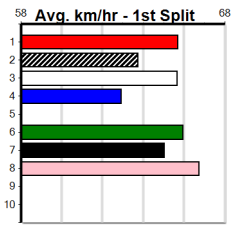

BYERS ELECTRICAL VETERANS (250+RA)

Distance: 450m, Race Type: S/E Veteran, Total Prizemoney: $2,925
1st: $1,950, 2nd: $600, 3rd: $300, 4th: $75

Watchdog Tips:

0 0 0 0

Bet:

0

Form Box Weight Dist Track Date Time BON Margin 1st/2nd (Time) PIR Checked Comment W/R Split 1 S/P Grade

1 ESPECIAL PIP [5]															Winning Boxes										
RF	B	Jul-20 ORSON ALLEN				ANTARCTIC LASS				1	2	3	4	5	6	7	8	3	1	1	5	5	2	5	1
Trainer: Elise Knott (Carnegie)																									
2nd	(8)	29.1	390	BAL	R12	04-Sep-24	22.32	21.89	6.50	TIGGERLONG GAS (21.89)	M/22	.	.	.	8.63	$19.70	VET	Prize Best Starts	$50,170.00	25.46	91-18-17-9	5-0-1-1	$6529		
3rd	(5)	29.0	450	SHP	R12	09-Sep-24	25.46	25.01	1.5L	CARAJILLO (25.37)	Q/222	.	.	.	6.60	$12.20	VET	Trk/Dst APM							
4th	(4)	28.2	460	WGL	R6	17-Sep-24	26.25	25.79	6.00	KISAUNI (25.86)	M/554	.	SW	.	6.56	$29.50	X45								
7th	(1)	27.8	450	BAL	R6	25-Sep-24	26.16	25.40	8.00	PAW REX (25.61)	M/235	.	.	.	6.64	$5.90	5								
Owner(s): P Knott																									

2 ROJO SILVER FOX (NSW)[5]															Winning Boxes										
BK	D	May-20 MOREIRA				ALANNA BANANA				1	2	3	4	5	6	7	8	3	1	1	2	2	2	4	
Trainer: Vivianne Giles (Bamawm)																									
5th	(6)	33.1	500	BEN	R6	11-Sep-24	29.19	28.32	6.50	LON'S MISTAKE (28.77)	M/677	.	.	.	6.89	$7.40	T3-5	Prize Best Starts	$39,071.25	25.27	115-15-12-15	12-3-3-1	$7581		
4th	(8)	33.0	450	SHP	R6	14-Sep-24	25.81	25.39	6.00	TWILIGHT JET (25.40)	M/356	.	.	.	6.73	$11.40	5	Trk/Dst APM							
5=	(1)	33.2	500	BEN	R8	25-Sep-24	28.87	28.48	5.50	LKRAKEN ROLL (28.48)	M/876	.	.	.	6.97	$10.30	X45								
4th	(3)	33.4	425	BEN	R10	02-Oct-24	24.56	23.88	9.00	SOMETHING CLEVER (23.93)	M/687	.	.	.	6.80	$14.20	SH								
Owner(s): P Bartlett																									

3 ESPECIAL BLONDE [5]															Winning Boxes										
RF	B	Jul-20 ORSON ALLEN				ANTARCTIC LASS				1	2	3	4	5	6	7	8	3	1	1	1	2	1	1	
Trainer: Peter Knott (Carnegie)																									
1st	(4)	27.2	390	SHP	R4	12-Sep-24	22.52	22.24	2.75	COCONUT OAKLAND (22.70)	Q/11	.	.	.	8.40	$3.10	5	Prize Best Starts	$17,115.00	FSTD	43-8-8-8	0-0-0-0	$2461		
6th	(4)	27.6	425	BEN	R10	18-Sep-24	24.64	24.12	6.50	MORAINA BELLA (24.20)	M/346	.	.	.	6.63	$5.60	T3-5	Trk/Dst APM							
3rd	(3)	27.6	425	BEN	R11	26-Sep-24	24.52	24.09	1.75	LBRROOMBRAE TOMMY (24.41)	M/532	.	.	.	6.70	$4.20	T3-5								
3rd	(5)	28.0	425	BEN	R6	02-Oct-24	24.49	23.88	3.75	LRADEBE (24.23)	M/563	.	.	.	6.66	$15.80	SH								
Owner(s): P Knott																									

4 LEKTRA RODNEY [5]															Winning Boxes										
F	D	Jan-20 BARCIA BALE				LEKTRA FIRE				1	2	3	4	5	6	7	8	1	1	1	4	2	2	2	
Trainer: Jane Hooke (Huntly)																									
5th	(3)	29.9	450	SHP	R7	14-Sep-24	25.88	25.39	7.00	YELLOW HAWK (25.39)	M/755	.	.	.	6.78	$19.70	5	Prize Best Starts	$27,877.50	25.44	70-12-9-11	2-1-0-0	$4213		
7th	(8)	30.5	300	HVL	R11	19-Sep-24	17.21	16.83	4.00	PERFECT SAL (16.94)	M/7	.	.	.	4.07	$8.50	T3-5	Trk/Dst APM							
1st	(4)	30.3	425	BEN	R10	26-Sep-24	24.68	24.09	0.50	LFRNBANK FLYER (24.70)	M/644	.	.	.	6.82	$7.20	T3-5								
7th	(4)	30.4	425	BEN	R12	02-Oct-24	24.88	23.88	6.50	JARMON (24.45)	M/777	.	SW	.	6.78	$20.60	SH								
Owner(s): J Hooke																									

5 *** VACANT BOX ***															Winning Boxes										
Trainer:																									
Owner(s):