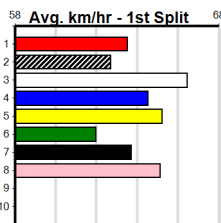

Shepparton

SPORTSBET HT1 (275+RANK)

Distance: 390m, Race Type: Grade 5 Heat, Total Prizemoney: $2,925
1st: $1,950, 2nd: $600, 3rd: $300, 4th: $75

2

6:53PM

(VIC time)

Watchdog Tips:

0 0 0 0

Bet: