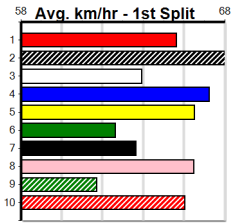

Shepparton

9:19PM
(VIC time)

MMS ACCESS

Distance: 390m, Race Type: Mixed 6/7, Total Prizemoney: $2,925
1st: $1,950, 2nd: $600, 3rd: $300, 4th: $75

Watchdog Tips: ☐ ☐ ☐ ☐ **Bet:** ☐