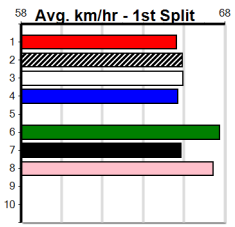

1 MORE RACETO GO

12 10:23PM (VIC time)

Distance: 390m, Race Type: Mixed 3/4, Total Prizemoney: $3,360 1st: $2,250, 2nd: $690, 3rd: $345, 4th: $75

Watchdog Tips: [0] [0] [0] [0] Bet: [.]

Table with 10 race entries. Each entry includes race number, horse name, trainer, owner, date, track, time, BON, Margin, 1st/2nd (Time), PIR, Checked, Comment, W/R, Split 1, S/P, Grade, and a 'Winning Boxes' sub-table with columns 1-8 and rows for Prize Best Starts, Trk/Dst, and APM.