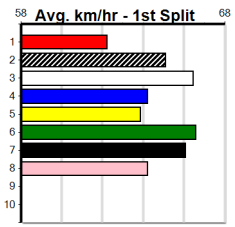

Shepparton

10

9:37PM

(VIC time)

SPORTSBET HT3 (275+RANK)

Distance: 390m, Race Type: Grade 5 Heat, Total Prizemoney: \$2,925
1st: \$1,950, 2nd: \$600, 3rd: \$300, 4th: \$75

Watchdog Tips: 0 0 0 0 Bet: .

Main race listing table with columns: Form, Box, Weight, Dist, Track, Date, Time, BON, Margin, 1st/2nd (Time), PIR, Checked, Comment, W/R, Split 1, S/P, Grade. Includes race details for RIOT AS ONE, AYIA THE SLAYER, INVICTUS SHARON, NORTHERN REGIE, MORE BOOST RICO, WITHOUT REASON (NSW), BLACK COMPASS, KABUTO BALE, and NO RESERVE.

Shepparton

SPORTSBET HT4 (275+RANK)

Distance: 390m, Race Type: Grade 5 Heat, Total Prizemoney: \$2,925
1st: \$1,950, 2nd: \$600, 3rd: \$300, 4th: \$75

11

10:00PM

(VIC time)

Watchdog Tips: 0 0 0 0 Bet: .

Main race data table with columns: Form, Box, Weight, Dist, Track, Date, Time, BON, Margin, 1st/2nd (Time), PIR, Checked, Comment, W/R, Split 1, S/P, Grade. Rows include race details for horses like MIST FRED, MISTER SHOEMAN, BROADWAY ICON, LEAP OF FAITH, MY COMPASS, CRUSOE PEARL, CHERRY RED, LKTR APRIL, and NO RESERVE.