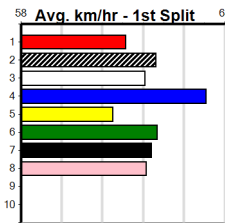

Shepparton

SPORTSBET HT4 (275+RANK)

Distance: 390m, Race Type: Grade 5 Heat, Total Prizemoney: \$2,925
1st: \$1,950, 2nd: \$600, 3rd: \$300, 4th: \$75

11

10:00PM

(VIC time)

Watchdog Tips: 0 0 0 0 Bet: .

Main race data table with columns: Form, Box, Weight, Dist, Track, Date, Time, BON, Margin, 1st/2nd (Time), PIR, Checked, Comment, W/R, Split 1, S/P, Grade. Rows include race details for horses like MIST FRED, MISTER SHOEMAN, BROADWAY ICON, LEAP OF FAITH, MY COMPASS, CRUSOE PEARL, CHERRY RED, LKTR APRIL, and NO RESERVE.