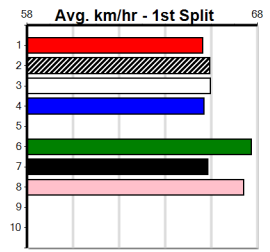

1 MORE RACE TO GO

Distance: 390m, Race Type: Mixed 3/4, Total Prizemoney: $3,360
1st: $2,250, 2nd: $690, 3rd: $345, 4th: $75

Watchdog Tips: ☐ ☐ ☐ ☐ ☐ Bet: ☐

Form Box Wgt Dist Track Date Time BON Margin 1st/2nd (Time) PIR Checked Comment W/R Split 1 S/P Grade

CARAJILLO [4]

F Dog Feb-20 Sire: ZAMBORA BROCKIE Dam: SMITTEN Trainer: Scott Stefanos (Longwood)

Owner(s): N Darragh
Winning Distances: < 300m (0) 300 - 399m (9) 400 - 499m (11) 500 - 599m (0) 600 - 699m (0) > 700m (0)
Winning Weights: 32.8(1) 33.0(2) 33.8(1) 33.9(2) 34.0(1) 34.2(3) 34.4(1) 34.5(1) 34.6(2) 34.8(2) 34.9(2) 35.0(1) 35.1(1)

Box	1st	2nd	3rd	4th	5th	6th	7th	8th
1	2	1	1	1	2			1
2	4	3	2	3	1	1		
3	6	2	2	1				
4	2		2	1		2	1	1
5	1	1	3	2	1	1		
6	1	1	1	2	3	3		1
7	1		2	1	1	2		
8	3	1		1	2	1	3	

Prize Best Starts Trk/Dts APM: $46860.00, 22.05(3)-26/2/24, 82-20-9-13, 18-5-2-4, 11240

OCEAN BURN [4]

F Bitch Apr-22 Sire: ORSON ALLEN Dam: ORIENTAL JADE Trainer: Rodney Clark (Echuca Village)

Owner(s): R Clark
Winning Distances: < 300m (0) 300 - 399m (2) 400 - 499m (4) 500 - 599m (0) 600 - 699m (0) > 700m (0)
Winning Weights: 27.3(1) 27.9(1) 28.0(1) 28.1(2) 28.6(1)

Box	1st	2nd	3rd	4th	5th	6th	7th	8th
1	1	2	2	1	2			
2						2	1	
3		1				1		1
4			2					
5								
6	1	1	2	2	2	2		
7	3	1	1	1	1			1
8	1	1		1	2			

Prize Best Starts Trk/Dts APM: $17255.00, 22.19(7)-5/8/24, 41-6-6-8, 8-2-1-2, 5861

UNCLE ROSCO [3]

WBE Dog Feb-21 Sire: FERNANDO BALE Dam: ROSE PETAL ZARR Trainer: Ross Lyons (Longlea)

Owner(s): K Mcglone
Winning Distances: < 300m (0) 300 - 399m (6) 400 - 499m (7) 500 - 599m (0) 600 - 699m (0) > 700m (0)
Winning Weights: 32.6(2) 32.7(4) 32.8(1) 33.1(1) 33.2(1) 33.4(1) 33.6(1) 33.7(2)

Box	1st	2nd	3rd	4th	5th	6th	7th	8th
1	4							
2	1	1	2		1			1
3	2		1	1	1	1	1	
4	2	2			1			
5			1	1			1	
6	1	1	2	1		1	1	
7		4		1	1	1	1	
8	3	2	2	2		1		

Prize Best Starts Trk/Dts APM: $37465.00, 22.12(5)-1/1/24, 48-13-10-8, 4-2-0-2, 8568

PHIL'S NO ANGEL [4]

BK Dog Mar-22 Sire: ASTON DUKE Dam: STARLIGHT JILL Trainer: Thomas Wark (Rushworth)

Owner(s): BEERS FOR THE BOYS (SYN), D Baldwin, D Chillingsworth, P Rattray
Winning Distances: < 300m (0) 300 - 399m (3) 400 - 499m (3) 500 - 599m (0) 600 - 699m (0) > 700m (0)
Winning Weights: 30.0(2) 30.1(1) 30.3(1) 30.5(2)

Box	1st	2nd	3rd	4th	5th	6th	7th	8th
1	1							
2			1					
3	1			2				
4	1							
5					2			
6	1		1					
7		2		1				1
8	2		2					

Prize Best Starts Trk/Dts APM: $11740.00, 22.08(4)-30/9/24, 20-6-0-7, 5-2-0-0, 8484

*** VACANT BOX ***

Sire: Dam: Trainer:

Owner(s):
Winning Distances: < 300m (0) 300 - 399m (0) 400 - 499m (0) 500 - 599m (0) 600 - 699m (0) > 700m (0)
Winning Weights:

Box History