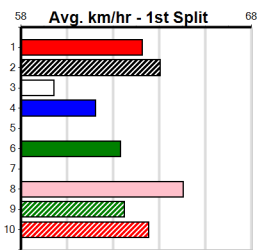

13 RACES TONIGHT

1

6:28PM

(VIC time)

Distance: 450m, **Race Type:** Maiden, **Total Prizemoney:** $2,535
1st: $1,680, **2nd:** $520, **3rd:** $260, **4th:** $75

Watchdog Tips: ☐ ☐ ☐ ☐ ☐ **Bet:**

Form Box	Wgt	Dist	Track	Date	Time	BON	Margin	1st/2nd (Time)	PIR	Checked	Comment	WR	Split 1	S/P	Grade

1

SPOKEN [M]

BK Dog Nov-22 Sire: TOMMY SHELBY Dam: SHOOT TO MISS Trainer: Steven Vantaarling (Tallygaroopn)

Owner(s): S Vantaarling
Winning Distances: < 300m (0) 300 - 399m (0) 400 - 499m (0) 500 - 599m (0) 600 - 699m (0) > 700m (0)

Winning Weights:

7th (7)	29.3	390	SHP	R2	08-Aug-24	23.63	22.32	13.00	BOROUGH BOUND (22.73)	M/77			9.06	$11.90	T3-M
2nd (3)	29.8	390	SHP	R2	15-Aug-24	23.08	22.36	2.25L	MY MATE HUX (22.93)	Q/21			8.69	$19.70	M
4th (1)	30.1	390	SHP	R1	22-Aug-24	23.11	22.33	11.00	GOSSIP GIRL (22.40)	M/34			8.75	$20.60	T3-M
7th (8)	30.4	450	SHP	R2	29-Aug-24	26.75	25.54	9.00L	MISS LUNA (26.12)	Q/145			6.78	$17.30	M
2nd (5)	30.6	450	SHP	R2	07-Sep-24	26.31	25.49	1.5L	LONG LEVERS (26.22)	Q/111			6.76	$25.80	M
4th (6)	30.4	390	SHP	R1	14-Sep-24	22.98	22.12	2.25L	MORAIN GRACE (22.83)	M/33			8.51	$15.90	M
8th (1)	30.6	300	HVL	R3	22-Sep-24	17.51	16.59	5.00L	ATHENIAN GODDESS (17.16)	M/5			4.09	$23.10	MH
4th (6)	30.5	425	BEN	R1	25-Sep-24	25.26	24.05	1.75L	MORAIN SADIE (25.14)	M/222			6.83	$31.10	M

Last 3 wins NOT included above

Box History

Bx	1st	2nd	3rd	4th	5th	6th	7th	8th
1								1
2								
3	1							
4								
5	1							
6				2				
7						1	1	
8								1

Prize Best $790.00
Starts 26.31(5)-7/9/24
Trk/Dts 10-0-2-0
APM 2-0-1-0
716

2

TOO COLD [M]

WBK Dog Mar-23 Sire: FERNANDO BALE Dam: MEPUNGA SPECTRE Trainer: James Shaw (Seymour)

Owner(s): J Shaw
Winning Distances: < 300m (0) 300 - 399m (0) 400 - 499m (0) 500 - 599m (0) 600 - 699m (0) > 700m (0)

Winning Weights:

2nd (5)	33.4	450	SHP	R1	02-Sep-24	26.22	24.79	4.50L	SAMMY SUNG (25.92)	M/322			6.74	$15.80	M
3rd (3)	33.0	450	SHP	R1	09-Sep-24	25.65	25.01	4.75L	MARRAKESH (25.33)	M/333			6.67	$8.40	M
4th (3)	32.7	450	SHP	R9	14-Sep-24	26.43	25.39	11.00	SHALL BE QUICK (25.70)	M/445			6.79	$1.40	M
2nd (1)	32.6	525	MEP	R2	18-Sep-24	30.48	29.87	2.25L	SWEET AS SARAH (30.33)	M/6222			5.27	$3.70	M
5th (8)	32.7	525	MEP	R1	25-Sep-24	31.13	29.64	9.50L	ASTON SHEKEL (30.50)	M/6655			5.35	$8.00	M
5th (5)	32.6	460	GEL	R4	28-Sep-24	26.71	25.58	7.50L	FLEETWOOD EROS (26.20)	M/777			6.78	$6.20	M

Last 3 wins NOT included above

Box History

Bx	1st	2nd	3rd	4th	5th	6th	7th	8th
1	1							
2								
3			1	1				
4								
5	1				1			
6								
7								
8								1

Prize Best $1420.00
Starts 25.65(3)-9/9/24
Trk/Dts 6-0-2-1
APM 3-0-1-1
1316

3

WHITE HAWK [M]

BKW Dog Jul-22 Sire: OVER LIMIT Dam: EMERALD CITY Trainer: Brian Lock (Eaglehawk)

Owner(s): B Lock
Winning Distances: < 300m (0) 300 - 399m (0) 400 - 499m (0) 500 - 599m (0) 600 - 699m (0) > 700m (0)

Winning Weights:

T (1)	35.2	425	BEN	R4	12-Jul-24	0.00	23.86		DYNAMITE DOUG (24.38)	S/788		V14	6.92	$9.30	MH

Last 3 wins NOT included above

Box History

Bx	1st	2nd	3rd	4th	5th	6th	7th	8th
1								
2								
3								
4								
5								
6								
7								
8								

Prize Best $0.00
Starts FSH
Trk/Dts 1-0-0-0
APM 0-0-0-0
0