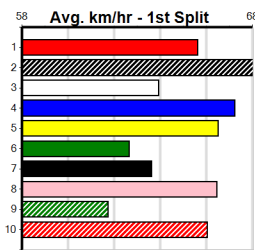

MMS ACCESS

Distance: 390m, Race Type: Mixed 6/7, Total Prizemoney: $2,925
1st: $1,950, 2nd: $600, 3rd: $300, 4th: $75

Watchdog Tips:

Bet:

Form	Box	Wgt	Dist	Track	Date	Time	BON	Margin	1st/2nd (Time)	PIR	Checked	Comment	WR	Split 1	S/P	Grade

1

LEONESSA [7]
F Bitch Oct-22 Sire: RAZOR'S EDGE Dam: IT'S A DIVA
Owner(s): N Johnston Trainer: Nicole Johnston (Tooborac)
Winning Distances: < 300m (0) 300 - 399m (0) 400 - 499m (1) 500 - 599m (0) 600 - 699m (0) > 700m (0)
Winning Weights: 28.0(1)

3rd (1)	27.8	390	SHP	R2	16-Sep-24	22.51	22.08	2.75L HAS A LOT (22.32)	M/44	.	.	.	.	8.58	$4.90 M
1st (7)	28.0	410	HOR	R1	24-Sep-24	23.59	22.93	2.50L MORAINED JOKER (23.76)	Q/11	.	.	.	.	10.44	$5.40 M
3rd (4)	28.1	410	HOR	R9	01-Oct-24	23.79	22.85	12.00 CANYA JIVE (23.01)	M/44	.	.	.	.	10.87	$7.00 X67

Last 3 wins NOT included above

Box History

Bx	1st	2nd	3rd	4th	5th	6th	7th	8th
1		1						
2								
3								
4			1					
5								
6								
7	1							
8								

Prize Best	$2240.00
Starts	22.51(1)-16/9/24
Trk/Dts	3-1-0-2
APM	1-0-0-1
	2240

2

BIANCA'S EYELASH (NSW)[6]
BK Dog Jul-22 Sire: ASTON DEE BEE Dam: BIANCA KEEPING
Owner(s): L Sims Trainer: Shane Felke (Yathella)
Winning Distances: < 300m (0) 300 - 399m (2) 400 - 499m (0) 500 - 599m (0) 600 - 699m (0) > 700m (0)
Winning Weights: 31.6(2)

2nd (1)	31.1	320	WAG	R1	30-Aug-24	18.84	18.23	0.75L WINPARA GEM (18.78)	.	.	.	.	.	.	$1.65 M
1st (8)	31.6	320	WAG	R1	06-Sep-24	18.63	18.07	2.50L SILVERTREE TARA (18.82)	.	.	.	.	.	.	$2.15 M
1st (8)	31.6	390	SHP	R2	14-Sep-24	22.43	22.12	4.00L SHE CAN DREAM (22.71)	S/11	.	.	SW	.	8.42	$2.40 X67
5th (6)	31.1	400	WAG	R5	20-Sep-24	23.69	22.79	11.00 AGLAND INFANTRY (22.96)	.	.	.	.	.	.	$7.00 5

Last 3 wins NOT included above

Box History

Bx	1st	2nd	3rd	4th	5th	6th	7th	8th
1	1							
2								
3								
4								
5								
6					1			
7								
8	2							

Prize Best	$2490.00
Starts	22.43(8)-14/9/24
Trk/Dts	4-2-1-0
APM	1-1-0-0
	2427

3

HIGHWAY HOOLIGAN (NSW)[
RF Dog Feb-23 Sire: HARD STYLE RICO Dam: ZIPPING CIA
Owner(s): C Hayes Trainer: Cooper Hayes (Mill Park)
Winning Distances: < 300m (0) 300 - 399m (1) 400 - 499m (0) 500 - 599m (0) 600 - 699m (0) > 700m (0)
Winning Weights: 31.4(1)

1st (5)	31.4	390	BAL	R2	21-Aug-24	22.55	22.10	2.50L SILVERTREE FOX (22.72)	M/22	.	.	.	.	8.59	$7.00 M
2nd (4)	31.4	390	BAL	R5	28-Aug-24	22.39	22.24	2.25L PAW TABITHA (22.25)	S/22	.	.	.	.	8.53	$4.50 7
2nd (8)	31.7	400	GEL	R9	31-Aug-24	22.68	22.30	2.00L BRILEY RIOT (22.54)	M/22	.	.	V14	.	8.61	$2.00 X67
3rd (1)	31.5	400	WGL	R10	20-Sep-24	23.12	22.68	5.50L FLYING HELLCAT (22.77)	Q/44	.	.	.	.	8.45	$3.20 X67

Last 3 wins NOT included above

Box History

Bx	1st	2nd	3rd	4th	5th	6th	7th	8th
1		1						
2								
3								
4			1					
5	1							
6								
7								
8		1						

Prize Best	$3180.00
Starts	FSH
Trk/Dts	4-1-2-1
APM	0-0-0-0
	2604