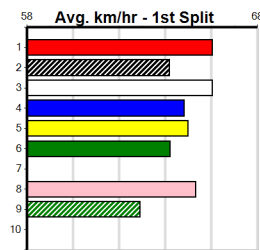

ELITE COLLARS & LEADS

Distance: 450m, Race Type: Grade 5, Total Prizemoney: $2,925
1st: $1,950, 2nd: $600, 3rd: $300, 4th: $75

Watchdog Tips:

Bet:

Table with columns: Form Box, Wgt, Dist, Track, Date, Time, BON, Margin, 1st/2nd (Time), PIR, Checked, Comment, W/R, Split 1, S/P, Grade

Section 1: CAPALA [5]. Dog, Jan-22. Sire: ORSON ALLEN, Dam: OUR MAGIC TURBO. Trainer: Thomas Wark (Rushworth). Includes winning distances, weights, and a box history table.

Section 2: ZAMBADA ICON [5]. Dog, Jul-22. Sire: JARVIS BALE, Dam: TIJUANA ICON. Trainer: Robert Sullivan (East Shepparton). Includes winning distances, weights, and a box history table.

Section 3: RED SHIRAZ [5]. Dog, Feb-22. Sire: FERNANDO BALE, Dam: GOLDEN SHIRAZ. Trainer: Paul Ellis (Heathcote). Includes winning distances, weights, and a box history table.

Section 4: TAMMY MCIVOR [5]. Bitch, May-22. Sire: FERAL FRANKY, Dam: MCIVOR VERNA. Trainer: Barry Priest (Junortoun). Includes winning distances, weights, and a box history table.

Section 5: ZADIE [5]. Bitch, Dec-21. Sire: WHISKEY RIOT, Dam: ALCYONE. Trainer: Michelle Carruthers (Bagshot). Includes winning distances, weights, and a box history table.

1

2

3

4

5