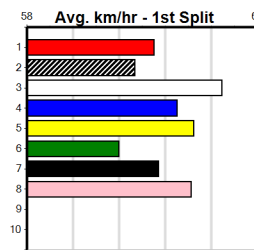

Distance: 390m, Race Type: Grade 5 Heat, Total Prizemoney: $2,925
1st: $1,950, 2nd: $600, 3rd: $300, 4th: $75

Watchdog Tips:

Bet:

Form Box Wgt Dist Track Date Time BON Margin 1st/2nd (Time) PIR Checked Comment W/R Split 1 S/P Grade

HARTLAND PRINCE [5]
BK Dog Mar-22 Sire: ASTON DUKE Dam: TREY SMIDGE Trainer: Jye Formosa (Heathcote)
Owner(s): B Evans
Winning Distances: < 300m (0) 300 - 399m (4) 400 - 499m (1) 500 - 599m (0) 600 - 699m (0) > 700m (0)
Winning Weights: 29.8(1) 30.1(1) 30.3(1) 30.5(1) 31.6(1)
1st (2) 30.5 390 BAL R10 02-Sep-24 22.66 22.64 0.50L BATTLE AXLE (22.70) Q/11 . . SW . 8.49 $5.60 5
3rd (1) 30.6 390 SHP R11 05-Sep-24 22.34 22.17 2.50L MICK SAYS SO (22.17) M/33 . . . . 8.66 $8.10 T3-5
5th (7) 30.8 390 BAL R12 09-Sep-24 22.96 22.01 14.00 ALL POWER (22.01) M/55 . . . . 8.69 $15.40 T3-5
2nd (2) 30.8 390 SHP R5 16-Sep-24 22.40 22.08 4.50L CAROLYN'S JOY (22.09) M/52 . . . . 8.72 $11.30 5
7th (2) 30.7 425 BEN R10 20-Sep-24 24.75 24.04 7.50L HARTNEY (24.22) M/887 . . . . 6.83 $18.90 5
7th (5) 30.8 425 BEN R10 25-Sep-24 24.74 24.05 8.00L PHIL'S NO ANGEL (24.21) Q/357 . . . . 6.57 $52.50 5
4th (7) 30.9 390 WBL R11 30-Sep-24 22.83 22.34 7.00L ERUDITE BALE (22.34) M/44 . . . . 8.89 $20.30 5
4th (3) 30.9 425 BEN R11 02-Oct-24 24.32 23.88 6.50L ASTON OPHELIA (23.88) M/233 . . . . 6.59 $16.20 SH
Last 3 wins NOT included above
1st (1) 31.6 390 BAL R3 01-Apr-24 22.55 22.14 0.10L MAKE US DREAM (22.56) Q/32 . . . . 8.64 $6.30 T3-7
1st (1) 30.1 390 WBL R10 13-May-24 22.42 22.34 1.75L AGGREGATE (22.54) Q/11 . . . . 8.80 $7.30 6G
1st (2) 30.3 390 WBL R10 27-May-24 22.39 22.17 4.50L DIMORA ASHLEY (22.70) M/32 . . . . 8.92 $9.60 5

Box History
Bx 1st 2nd 3rd 4th 5th 6th 7th 8th
1 2 4 2 5
2 3 2 2 2 2
3 1 1 1 1 2
4 2 1 1 1 1
5 2 2 3 4
6 1 1 1 1
7 3 1 2 3 4
8 2 2 1 3
Prize Best $10856.25
Starts 22.34(1)-5/9/24
Trk/Dts 66-5-9-8
APM 24-0-4-4
4620

SHEILA'S WAIT [5]
BK Dog Mar-21 Sire: ORSON ALLEN Dam: TACTICAL MISS Trainer: Scott Manning (Epsom)
Owner(s): Sheila And Big T (SYN), M Hutchinson, L Fotheringham, S Bellis
Winning Distances: < 300m (0) 300 - 399m (3) 400 - 499m (0) 500 - 599m (0) 600 - 699m (0) > 700m (0)
Winning Weights: 30.3(1) 30.6(1) 30.9(1)
1st (1) 30.6 390 SHP R4 11-Jul-24 22.60 22.09 0.75L TWILIGHT SLEUTH (22.65) M/32 . . . . 8.90 $17.80 T3-7
3rd (6) 31.2 425 BEN R4 17-Jul-24 24.61 24.18 1.25L CANYA ENHANCE (24.53) M/223 . . SW . 6.71 $8.60 T3-6
7th (6) 30.6 450 SHP R5 01-Aug-24 26.37 25.43 14.00 RESCHEDULE (25.43) M/887 . . . . 6.98 $23.50 T3-RW
4th (6) 30.0 390 BAL R4 25-Aug-24 22.58 22.06 4.00L FAST LEGS (22.31) M/44 . . . . 8.61 $30.80 T3-6
4th (8) 30.5 390 BAL R4 01-Sep-24 22.63 22.35 4.25L NIKKI BONKERS (22.35) M/64 . . . . 8.73 $11.60 T3-6
1st (1) 30.3 390 SHP R10 05-Sep-24 22.33 22.17 0.05L SASSY PANAMA (22.33) Q/11 . . SW . 8.57 $3.30 T3-6
5th (8) 30.2 410 HOR R11 10-Sep-24 23.61 22.93 5.00L COOL NATURE (23.27) M/44 . . . . 10.55 $19.60 5
6th (7) 30.2 390 SHP R5 16-Sep-24 22.67 22.08 8.50L CAROLYN'S JOY (22.09) M/66 . . . . 8.86 $5.50 5
Last 3 wins NOT included above
1st (5) 30.9 390 SHP R1 20-Jun-24 23.33 22.20 0.75L GLASS BUTTONS (23.38) M/23 . . VO W 8.74 $4.00 M