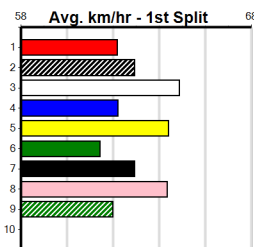

NAGAMBIE GUTTER CLEANING (1-3 WINS)

7

8:39PM

(VIC time)

Distance: 450m, Race Type: Restricted Win, Total Prizemoney: $2,925
1st: $1,950, 2nd: $600, 3rd: $300, 4th: $75

Watchdog Tips:

Bet:

Form Box	Wgt	Dist	Track	Date	Time	BON	Margin	1st/2nd (Time)	PIR	Checked	Comment	WR	Split 1	S/P	Grade

1

LEAVE ME IN [5]

BD Bitch May-21 Sire: HOOKSY Dam: LEAVE ME OUT
Owner(s): D Jarvis Trainer: Donald Jarvis (Heathcote)
Winning Distances: < 300m (0) 300 - 399m (1) 400 - 499m (2) 500 - 599m (0) 600 - 699m (0) > 700m (0)
Winning Weights: 28.6(1) 29.5(1) 29.7(1)

7th (6)	28.7	425	BEN	R10	16-Aug-24	25.41	23.83	17.00	SPRING COIN (24.28)	S/888			6.85	$17.80	X67
3rd (2)	29.0	450	SHP	R7	22-Aug-24	25.95	25.56	4.75L	SWEET BEGONIA (25.62)	M/444			6.90	$8.10	T3-RW
2nd (4)	29.0	425	BEN	R10	28-Aug-24	24.37	24.19	1.25L	JARMON (24.29)	M/663			6.84	$11.00	T3-6
4th (4)	29.1	450	SHP	R5	05-Sep-24	25.86	25.41	1.00L	PAW QUAIL (25.80)	M/655			6.88	$4.50	T3-RW
2nd (4)	28.9	425	BEN	R9	11-Sep-24	24.52	24.14	5.50L	PRINCE PIERRE (24.14)	Q/333			6.70	$4.20	T3-6
7th (5)	28.9	425	BEN	R9	18-Sep-24	24.96	24.12	6.50L	KRAKEN HUGGIE (24.52)	M/666			6.97	$2.50	T3-6
1st (5)	29.5	425	BEN	R9	25-Sep-24	24.52	24.05	1.00L	BOMB MARVIN (24.59)	M/654		SW	6.72	$14.60	6G
4th (7)	29.9	450	SHP	R8	03-Oct-24	25.75	25.46	1.5L	DEMON KYSAIAH (25.66)	M/444			6.82	$23.80	T3-5

Last 3 wins NOT included above

1st (6)	29.7	425	BEN	R1	14-Jun-23	24.63	24.19	2.75L	UNSURPASSED (24.82)	M/311			6.80	$4.90	M
1st (1)	28.6	390	BAL	R9	07-Jul-24	22.22	22.17	1.25L	MORAIN MILEY (22.29)	Q/22		SW	8.66	$8.60	T3-7

Box History

Bx	1st	2nd	3rd	4th	5th	6th	7th	8th
1	1							
2								
3			1	1				
4								1
5	1	1						3
6	1							1
7		1		2				
8			1	1				

Prize Best Starts	$6320.00
Trk/Dts	25.75(7)-22/7/24
APM	24-3-5-3 9-0-1-1 2794

2

ULTIMATE RIOT (NSW)[6]

BK Dog Oct-22 Sire: ULTIMATE SPEED Dam: TAMMIN
Owner(s): B Smith Trainer: Brian Smith (The Rock)
Winning Distances: < 300m (0) 300 - 399m (0) 400 - 499m (2) 500 - 599m (0) 600 - 699m (0) > 700m (0)
Winning Weights: 34.5(1) 34.9(1)

2nd (7)	35.2	440	GBN	R4	28-Jun-24	25.12	24.72	3.75L	BALMORAL QUEEN (24.86)	6532	6532			$2.25	5
3rd (6)	34.7	350	HVL	R2	07-Jul-24	19.80	19.16	1.75L	BUNDY PARADISE (19.69)	M/7			6.87	$5.40	X67
4th (2)	34.7	350	HVL	R3	14-Jul-24	19.68	19.35	1.5L	LUXFORD (19.59)	S/7			6.80	$5.30	X67
1st (7)	34.9	457	TEM	R3	21-Jul-24	25.99	25.92	4.75L	ALE (26.32)					$1.65	5
F (6)	35.1	457	TEM	R8	31-Jul-24	0.00	25.75		SWEET BEGONIA (26.56)					5	
5th (7)	35.7	457	TEM	R7	18-Sep-24	26.66	25.84	9.00L	TRIO OF CLOWNS (26.05)					$4.60	5
6th (6)	35.9	457	TEM	R7	25-Sep-24	26.63	25.78	13.00L	HIGHWAY BOY (25.78)					$7.00	5
2nd (2)	36.1	457	TEM	R9	02-Oct-24	26.17	25.77	1.00L	PRETTY SPRITELY (26.10)					$6.00	5

Last 3 wins NOT included above

1st (8)	34.5	425	BEN	R1	21-Jun-24	24.25	23.62	7.00L	TEMPER TANTRUM (24.72)	M/621		W	6.74	$2.90	M

Box History

Bx	1st	2nd	3rd	4th	5th	6th	7th	8th
1		1						
2		1		1				
3								
4								
5			1					
6				1			1	
7	1	2			1			
8	1							

Prize Best Starts	$6435.00
Trk/Dts	FSH 12-2-4-2
APM	0-0-0-0 3893