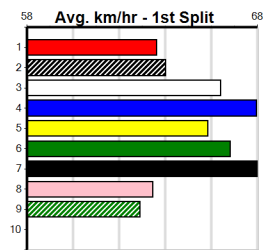

GPP LASER3300

Distance: 450m, Race Type: Mixed 4/5, Total Prizemoney: $3,360
1st: $2,250, 2nd: $690, 3rd: $345, 4th: $75

Watchdog Tips: [ ] [ ] [ ] [ ] Bet: [ ]

Form Box Wgt Dist Track Date Time BON Margin 1st/2nd (Time) PIR Checked Comment W/R Split 1 S/P Grade

DAINTREE PEDRO [5]
BD Dog Oct-22 Sire: FERAL FRANKY Dam: WHISTLING BULLET
Owner(s): LUCKY ELEVEN (SYN), K Joske, G Joske
Winning Distances: < 300m (0) 300 - 399m (1) 400 - 499m (3) 500 - 599m (0) 600 - 699m (0) > 700m (0)
Winning Weights: 30.9(1) 31.5(2) 31.9(1)
2nd (6) 31.8 460 WGL R3 16-Aug-24 26.05 25.63 2.50L BEBOP JAZZ (25.88) Q/12 . . . . . 6.57 $15.80 X67
1st (3) 31.9 435 SLE R3 21-Aug-24 25.21 24.64 1.5L GOT FLAIR (25.31) M/222 . . . . . 5.44 $2.30 6G
1st (3) 31.5 435 SLE R6 28-Aug-24 25.02 24.42 1.75L AUSSIE CAN FLY (25.15) M/443 . . . . . 5.39 $4.60 5
3rd (6) 31.3 525 MEP R7 04-Sep-24 30.53 30.09 4.00L HONEY ZEN (30.25) M/3433 . . . . . 5.21 $16.20 5
2nd (5) 31.7 510 SLE R3 08-Sep-24 29.14 28.65 0.75L THORKILDSEN (29.09) M/333 . . . . . 9.35 $2.80 RWH
5th (4) 31.8 515 SAN R5 12-Sep-24 30.46 29.20 7.50L THORKILDSEN (29.96) M/6555 . . . . . 5.23 $23.20 RWF
8th (2) 32.6 515 SAN R3 19-Sep-24 30.58 29.57 13.00 WERRIS BALE (29.68) M/6788 . . . . . 5.21 $37.30 5
4th (7) 33.1 460 WGL R8 27-Sep-24 26.45 25.65 12.00 IRON ATLAS (25.65) M/435 . . . . . 6.66 $18.50 X45
Last 3 wins NOT included above
1st (7) 30.9 435 SLE R2 26-May-24 24.72 24.46 5.00L ELITE DARA (25.06) M/111 . . . . . 5.37 $3.50 M
1st (5) 31.5 390 SHP R1 29-Jul-24 22.23 22.01 2.50L BONE SHAKER (22.40) M/11 . . . . . 8.47 $20.60 X67

Trainer: Wayne Hooke (Huntly)
Box History
Prize Best $9100.63
Starts FSTD
Trk/Dts 19-4-2-2
APM 0-0-0-0 6263

YELLOW HAWK [5]
BD Dog Feb-21 Sire: SUPERIOR PANAMA Dam: BOBBY SOXER
Owner(s): H Wetzels
Winning Distances: < 300m (1) 300 - 399m (1) 400 - 499m (6) 500 - 599m (1) 600 - 699m (0) > 700m (0)
Winning Weights: 30.6(1) 30.7(1) 30.9(1) 31.0(1) 31.4(1) 31.9(1) 32.2(1) 32.4(1) 32.6(1)
5th (8) 32.3 515 LCN R7 06-May-24 30.52 29.78 9.50L BUCKLE UP ALFIE (29.85) 0 . . . . . 5.19 $81.00 X34
3rd (7) 31.8 390 SHP R11 10-Aug-24 22.77 22.14 9.50L CAUSING RUBBLE (22.14) M/65 . . . . . 9.02 $15.20 5
5th (4) 32.0 390 SHP R11 19-Aug-24 22.33 21.94 6.00L BLACK DREAM (21.94) M/44 . . . . . 8.53 $94.10 5
6th (5) 31.7 390 SHP R11 26-Aug-24 22.80 22.16 2.75L TESS CABANG (22.62) M/87 . . . . . 8.84 $14.30 5
2nd (4) 31.4 450 SHP R8 07-Sep-24 25.85 25.49 2.00L FASCINATE BLAZE (25.71) M/444 . . . . . 6.75 $2.60 5
1st (1) 31.0 450 SHP R7 14-Sep-24 25.39 25.39 4.25L DEMON KYSAIAH (25.68) M/111 . . . . . 6.57 $3.90 5
3rd (7) 31.0 425 BEN R11 20-Sep-24 24.55 24.04 2.75L MILITANT STORM (24.36) S/565 . . . . . 6.70 $8.90 5
1st (5) 30.9 425 BEN R12 27-Sep-24 24.27 23.60 0.75L MORAINÉ BELLA (24.31) M/333 . . . . . 6.73 $10.10 5
Last 3 wins NOT included above
1st (1) 32.2 515 LCN R7 21-Aug-23 30.28 29.71 1.00L SICK BUBBLEGUM (30.35) 0 . . . . . 5.10 $2.90 5H
1st (1) 32.4 461 HOB R8 19-Oct-23 26.11 25.80 1.00L ROXY ROCKER (26.18) 0 B 5.01 $7.50 4
1st (3) 32.6 340 HOB R11 09-Nov-23 19.36 19.36 0.10L COLDEN MANDELLA (19.37) 0 B 5.10 $3.60 5