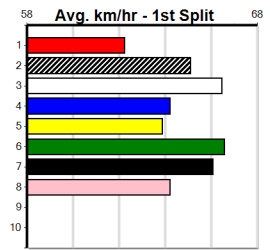

SPORTSBET HT3 (275+RANK)

Distance: 390m, Race Type: Grade 5 Heat, Total Prizemoney: $2,925
1st: $1,950, 2nd: $600, 3rd: $300, 4th: $75

Watchdog Tips: [ ] [ ] [ ] [ ] [ ] [ ] [ ] [ ] [ ] [ ] Bet: [ ] [ ] [ ] [ ] [ ] [ ] [ ] [ ] [ ] [ ]

RIOT AS ONE [5]
BK Dog Nov-20 Sire: SMOOTH FANCY Dam: BAGO GEM
Owner(s): B Kinder
Trainer: Brenda Kinder (Girgarre)
Winning Distances: < 300m (0) 300 - 399m (4) 400 - 499m (2) 500 - 599m (1) 600 - 699m (0) > 700m (0)
Winning Weights: 28.7(1) 30.2(1) 30.3(2) 30.6(2) 30.7(1)
Box History table and Prize Best Starts table included.

AYIA THE SLAYER [5]
DKBD Bitch Dec-21 Sire: HARD STYLE RICO Dam: AYIA SOPHIA
Owner(s): J Gorgioski
Trainer: Jeff Gorgioski (Stanhope)
Winning Distances: < 300m (0) 300 - 399m (3) 400 - 499m (1) 500 - 599m (0) 600 - 699m (0) > 700m (0)
Winning Weights: 31.3(1) 31.5(1) 32.4(1) 32.6(1)
Box History table and Prize Best Starts table included.

INVICTUS SHARON [5]
BK Bitch Mar-21 Sire: FERNANDO BALE Dam: JUBILATION
Owner(s): S Jardine
Trainer: Scott Stefanos (Longwood)
Winning Distances: < 300m (0) 300 - 399m (2) 400 - 499m (6) 500 - 599m (0) 600 - 699m (0) > 700m (0)
Winning Weights: 27.3(1) 27.8(1) 28.1(1) 28.4(1) 28.5(1) 28.8(1) 28.9(1) 29.0(1)
Box History table and Prize Best Starts table included.

NORTHERN REGIE [5]
BK Dog Feb-21 Sire: HOOKSY Dam: CINNAMON ROSE
Owner(s): R Rogers
Trainer: Ronald Rogers (Long Gully)
Winning Distances: < 300m (0) 300 - 399m (7) 400 - 499m (2) 500 - 599m (0) 600 - 699m (0) > 700m (0)
Winning Weights: 31.7(1) 32.0(1) 32.4(2) 32.7(1) 33.0(1) 33.2(2) 33.3(1)
Box History table and Prize Best Starts table included.

MORE BOOST RICO [5]
BK Dog Jan-22 Sire: HARD STYLE RICO Dam: CHILL EASY
Owner(s): D Petersen
Trainer: Darren Petersen (Rochester)
Winning Distances: < 300m (0) 300 - 399m (2) 400 - 499m (1) 500 - 599m (0) 600 - 699m (0) > 700m (0)
Winning Weights: 33.7(1) 34.9(1) 35.0(1)
Box History table and Prize Best Starts table included.

1

2

3

4

5