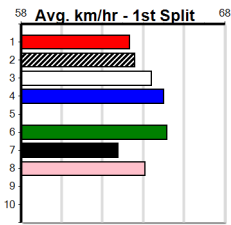

Horsham

9
5:02PM
(VIC time)

ON-SITE ENGINEERING

Distance: 410m, Race Type: Mixed 6/7, Total Prizemoney: $2,925
1st: $1,950, 2nd: $600, 3rd: $300, 4th: $75

Watchdog Tips: 0 0 0 0 **Bet:** .