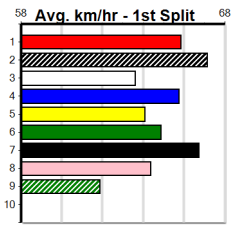

11

5:44PM
(VIC time)

Watchdog Tips: **0 0 0 0** Bet: .