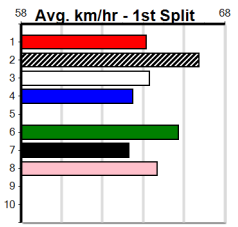

Horsham

GRV VICBRED SERIES HT1

Distance: 410m, Race Type: Grade 5 Heat, Total Prizemoney: $2,925
1st: $1,950, 2nd: $600, 3rd: $300, 4th: $75

4

3:15PM

(VIC time)

Watchdog Tips: 0 0 0 0 **Bet:** .