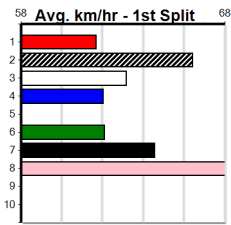

Horsham

WEBBCON MARINE

Distance: 410m, Race Type: Grade 6, Total Prizemoney: $2,925
1st: $1,950, 2nd: $600, 3rd: $300, 4th: $75

10

5:24PM
(VIC time)

Watchdog Tips: **0 0 0 0** Bet: .