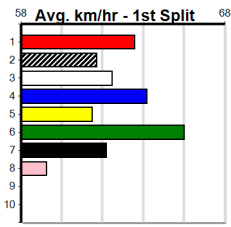

Horsham

SHIMA SHINE AT STUD

Distance: 485m, Race Type: Mixed 6/7, Total Prizemoney: $3,340
1st: $2,230, 2nd: $690, 3rd: $345, 4th: $75

3

2:57PM
(VIC time)

Watchdog Tips: **0 0 0 0** Bet: .