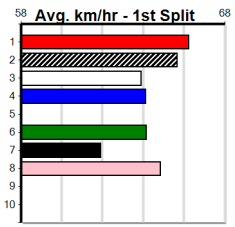

Horsham

GRV VICBRED SERIES HT2

Distance: 410m, Race Type: Grade 5 Heat, Total Prizemoney: \$2,925
1st: \$1,950, 2nd: \$600, 3rd: \$300, 4th: \$75

5

3:36PM

(VIC time)

Watchdog Tips: **0 0 0 0** Bet: **.**

Form	Box	Weight	Dist	Track	Date	Time	BON	Margin	1st/2nd (Time)	PIR	Checked	Comment	W/R	Split 1	S/P	Grade
------	-----	--------	------	-------	------	------	-----	--------	----------------	-----	---------	---------	-----	---------	-----	-------