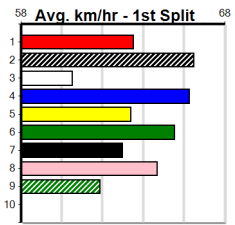

Horsham

SPORTSBET SET A DEPOSIT LIMIT

Distance: 410m, Race Type: Grade 5, Total Prizemoney: $2,925
1st: $1,950, 2nd: $600, 3rd: $300, 4th: $75

12
6:03PM
(VIC time)

Watchdog Tips: **0 0 0 0** Bet: **0**