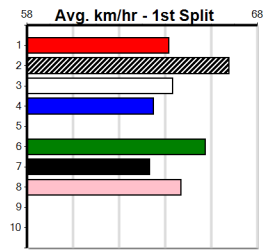

GRV VICBRED SERIES HT1

Distance: 410m, Race Type: Grade 5 Heat, Total Prizemoney: $2,925
1st: $1,950, 2nd: $600, 3rd: $300, 4th: $75

Watchdog Tips:

Bet:

Table with columns: Form Box, Wgt, Dist, Track, Date, Time, BON, Margin, 1st/2nd (Time), PIR, Checked, Comment, W/R, Split 1, S/P, Grade

CHESTER DEEDS [5]
WBK Dog Feb-22 Sire: SENNACHIE Dam: BEAUT DEEDS
Owner(s): G Anders
Trainer: Garry Anders (Koroit)
Winning Distances: < 300m (0) 300 - 399m (3) 400 - 499m (6) 500 - 599m (0) 600 - 699m (0) > 700m (0)
Winning Weights: 28.9(4) 29.0(1) 29.1(2) 29.2(1) 29.3(1)
Box History table

CIRCLE THE STARS [5]
BK Bitch Dec-21 Sire: KC AND ALL Dam: CIRCLE OF DREAMS
Owner(s): CHAMPAGNE PTN (SYN), S Smith, A Langton
Trainer: Heather Baxter (Murtoa)
Winning Distances: < 300m (0) 300 - 399m (1) 400 - 499m (7) 500 - 599m (0) 600 - 699m (0) > 700m (0)
Winning Weights: 27.5(1) 27.7(1) 27.9(3) 28.0(1) 28.1(1) 28.3(1)
Box History table

MORE BEER PLEASE [5]
F Dog Nov-22 Sire: FERAL FRANKY Dam: JUNK FOOD JUNKIE
Owner(s): A Lie
Trainer: Jason Sharp (Lara)
Winning Distances: < 300m (0) 300 - 399m (0) 400 - 499m (3) 500 - 599m (0) 600 - 699m (0) > 700m (0)
Winning Weights: 31.1(1) 31.3(2)
Box History table

NACHO PROBLEM [5]
RF Dog May-22 Sire: FLYING RICCIARDO Dam: I'M POPPY
Owner(s): Smith Racing (SYN), D Smith, J Smith
Trainer: Danielle Smith (Lara)
Winning Distances: < 300m (0) 300 - 399m (0) 400 - 499m (3) 500 - 599m (0) 600 - 699m (0) > 700m (0)
Winning Weights: 31.1(1) 31.3(1) 31.7(1)
Box History table

*** VACANT BOX ***
Sire: Dam:
Owner(s):
Trainer:
Winning Distances: < 300m (0) 300 - 399m (0) 400 - 499m (0) 500 - 599m (0) 600 - 699m (0) > 700m (0)
Winning Weights:
Box History

1

2

3

4

5