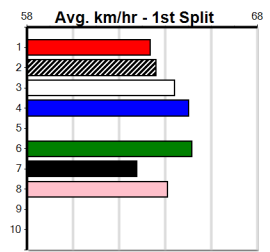

ON-SITE ENGINEERING

Distance: 410m, Race Type: Mixed 6/7, Total Prizemoney: $2,925
1st: $1,950, 2nd: $600, 3rd: $300, 4th: $75

Watchdog Tips:

Bet:

Form Box	Wgt	Dist	Track	Date	Time	BON	Margin	1st/2nd (Time)	PIR	Checked	Comment	WR	Split 1	S/P	Grade

1

WHITNEY GIRL [7]
BD Bitch Nov-22 Sire: KNOCKA NORRIS Dam: STRENGTH TO WYN Trainer: Daniel Gibbons (Avalon)
Owner(s): B Keel
Winning Distances: < 300m (0) 300 - 399m (0) 400 - 499m (1) 500 - 599m (0) 600 - 699m (0) > 700m (0)
Winning Weights: 28.0(1)

3rd (8)	27.9	400	GEL	R1	23-Aug-24	23.15	22.56	3.00L ARKA SOLAR (22.96)	S/33				8.59	$13.60	M
1st (3)	28.0	400	GEL	R2	30-Aug-24	22.83	22.46	1.5L KING LITTERBUG (22.92)	M/42				8.72	$2.00	M
3rd (2)	27.9	400	GEL	R11	06-Sep-24	22.91	22.68	1.00L STRAIGHT SPEED (22.85)	S/64				8.67	$6.40	7
5th (7)	27.6	390	BAL	R10	11-Sep-24	22.70	22.05	3.00L PAW LEON (22.49)	S/85				8.65	$13.90	X67H
3rd (2)	27.7	450	BAL	R10	18-Sep-24	25.65	25.18	1.5L PAW JUDAS (25.54)	S/554				6.83	$3.90	X67
7th (2)	27.7	525	MEP	R9	25-Sep-24	31.07	29.64	13.00L KNURLING (30.23)	S/6666				5.32	$9.10	7

Last 3 wins NOT included above

Bx	1st	2nd	3rd	4th	5th	6th	7th	8th
1								
2			2					1
3	1							
4								
5								
6								
7					1			
8			1					

Prize Best	$2540.00
Starts	FSH
Trk/Dts	6-1-0-3
APM	0-0-0-0
	2152

2

HILLBILLY ROCKY [6]
BE Dog Nov-21 Sire: AUSSIE INFRARED Dam: IMMINENT REALITY Trainer: Michael Hendy (Korong Vale)
Owner(s): M AND J GREYHOUNDS (SYN), J Wilson, M Hendy
Winning Distances: < 300m (0) 300 - 399m (2) 400 - 499m (0) 500 - 599m (0) 600 - 699m (0) > 700m (0)
Winning Weights: 25.8(1) 26.8(1)

7th (4)	26.1	450	SHP	R5	19-Jul-24	26.50	25.70	10.00 SURE SLINKY (25.83)	M/445				6.90	$19.60	X67
3rd (5)	26.3	425	BEN	R4	24-Jul-24	24.59	24.31	1.25L SHAKA BIG CHIEF (24.51)	M/111				6.70	$11.80	7
2nd (7)	26.3	390	BAL	R10	29-Jul-24	22.91	22.45	6.00L BAGGIO (22.50)	M/22				8.77	$8.60	7
4th (6)	26.2	300	HVL	R3	09-Aug-24	17.22	16.90	2.00L LITTLE GLADYS (17.08)	M/3				4.07	$72.20	T3-7
8th (8)	26.5	500	BEN	R5	28-Aug-24	29.07	28.26	12.00 KRAKEN ROLL (28.26)	M/322				6.66	$41.80	T3-7
6th (5)	26.8	300	HVL	R2	06-Sep-24	17.33	16.80	4.50L PAW OLYMPIA (17.02)	M/3				4.02	$21.50	T3-7
4th (2)	26.4	425	BEN	R3	18-Sep-24	24.67	24.12	4.50L MORE BEER PLEASE (24.37)	M/234				6.73	$32.30	T3-7
1st (2)	26.8	390	SHP	R10	03-Oct-24	22.50	22.08	2.00L BONE SHAKER (22.64)	M/11				8.66	$13.30	T3-7

Last 3 wins NOT included above

1st (7)	25.8	390	SHP	R2	28-Dec-23	22.72	22.17	3.5L HARDSTYLE SIENNA (22.96)	M/11				8.54	$2.70	T3-M

Bx	1st	2nd	3rd	4th	5th	6th	7th	8th
1			1	1				2
2	1	2	1	1		4		
3			1					2
4				1	1	1	1	
5			1			1		1
6				1				
7	1	1		1	1	1	1	
8								2

Prize Best	$4980.00
Starts	FSH
Trk/Dts	34-2-3-4
APM	0-0-0-0
	2966