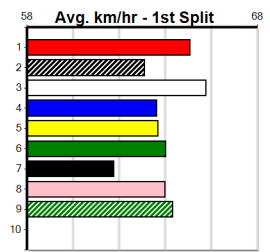

LOCKS CONSTRUCTIONS

Distance: 485m, Race Type: Grade 5, Total Prizemoney: $3,340
1st: $2,230, 2nd: $690, 3rd: $345, 4th: $75

Watchdog Tips:

Bet:

Form Box	Wgt	Dist	Track	Date	Time	BON	Margin	1st/2nd (Time)	PIR	Checked	Comment	WR	Split 1	S/P	Grade

OLLIE DEEDS [5]

BK Dog Feb-22 Sire: SENNACHIE Dam: BEAUT DEEDS
Owner(s): G Anders
Trainer: Garry Anders (Koroit)
Winning Distances: < 300m (0) 300 - 399m (0) 400 - 499m (4) 500 - 599m (1) 600 - 699m (0) > 700m (0)
Winning Weights: 29.5(1) 29.7(2) 29.9(1) 30.2(1)

8th (8)	29.7	460	GEL	R7	16-Aug-24	26.82	25.44	11.00	SCOTLAND YARD (26.07)	M/878	.	.	6.83	$10.50	5
4th (8)	30.0	450	WBL	R8	22-Aug-24	25.77	24.98	12.00	CHAMPAGNE CUDDLE	M/666	.	.	6.97	$16.10	X45
2nd (6)	29.9	512	MTG	R6	29-Aug-24	30.29	29.90	1.75L	FREDDY DEEDS (30.17)		.	.	4.40	$26.00	RW
2nd (2)	29.9	512	MTG	R12	08-Sep-24	30.43	29.78	1.5L	ERNIE THE BRUTE (30.32)		.	.	4.53	$3.90	6
3rd (1)	29.7	485	HOR	R8	15-Sep-24	27.79	27.30	2.00L	EXTREMELY POTENT (27.65)	M/231	.	SW	6.60	$28.80	X45
6th (6)	29.7	450	WBL	R8	19-Sep-24	25.92	25.20	8.00L	DESCRIPTION (25.37)	S/886	.	.	6.86	$95.30	X45
1st (2)	29.9	512	MTG	R10	29-Sep-24	29.87	29.74	2.25L	RICKI'S BURNER (30.03)	0	.	SAMP	4.38	$3.60	6
5th (6)	29.7	450	WBL	R7	03-Oct-24	25.81	25.02	7.50L	SHOW CAUSE (25.30)	M/555	.	.	6.72	$15.30	RWH

Last 3 wins NOT included above

1st (2)	30.2	450	WBL	R4	20-May-24	25.81	25.57	0.75L	CHELSEA DAGGER (25.86)	M/322	.	.	6.76	$2.70	7
1st (1)	29.7	450	WBL	R5	05-Aug-24	25.55	25.55	5.00L	RUN DON'T WALK (25.89)	Q/111	.	.	6.63	$1.60	X67
1st (4)	29.7	450	WBL	R5	08-Aug-24	25.75	25.35	0.50L	BELAIR BRAE (25.77)	Q/111	.	.	6.67	$2.70	5

Box History

Bx	1st	2nd	3rd	4th	5th	6th	7th	8th
1	1	1	1					
2	2	1						
3	1					1	1	
4	1			1				
5					1			1
6	2				1	2		
7	1							
8	1	1		3				1

Prize Best Starts Trk/Dts APM: $8995.00, 27.79(1)-15/9/24, 25-5-6-1, 1-0-0-1, 6180