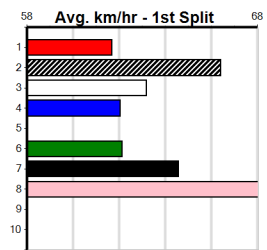

WEBBICON MARINE

Distance: 410m, Race Type: Grade 6, Total Prizemoney: $2,925
1st: $1,950, 2nd: $600, 3rd: $300, 4th: $75

Watchdog Tips: [ ] [ ] [ ] [ ] Bet: [ ]

Form Box Wgt Dist Track Date Time BON Margin 1st/2nd (Time) PIR Checked Comment WR Split 1 S/P Grade

BURN THE BEND [6]
BK Dog Jul-21 Sire: SHIMA SHINE Dam: LULUMON
Owner(s): B Paton
Trainer: Narelle Byrne (Koroit)
Winning Distances: < 300m (0) 300 - 399m (0) 400 - 499m (1) 500 - 599m (1) 600 - 699m (0) > 700m (0)
Winning Weights: 29.6(1) 29.8(1)
Box History table and Prize Best Starts Trk/Dts APM

PAW GLORY (NSW)[6]
RF Dog Jul-22 Sire: FERNANDO BALE Dam: DYNA KELLY
Owner(s): B Wheeler
Trainer: Robert Camilleri (Lara)
ENG HVL 2024-10-04
Winning Distances: < 300m (0) 300 - 399m (2) 400 - 499m (0) 500 - 599m (0) 600 - 699m (0) > 700m (0)
Winning Weights: 29.7(1) 29.9(1)
Box History table and Prize Best Starts Trk/Dts APM

REV MICHAEL [6]
BK Dog Mar-22 Sire: SHIMA SHINE Dam: JD REVELATION
Owner(s): D Petersen
Trainer: Darren Petersen (Rochester)
ENG HOR 2024-10-05
Winning Distances: < 300m (0) 300 - 399m (0) 400 - 499m (2) 500 - 599m (0) 600 - 699m (0) > 700m (0)
Winning Weights: 37.0(1) 37.1(1)
Box History table and Prize Best Starts Trk/Dts APM

PAW MANNY (NSW)[6]
BK Dog Jul-22 Sire: JS FLAMIN ACE Dam: DYNA ADRIA
Owner(s): B Wheeler
Trainer: Robert Camilleri (Lara)
Winning Distances: < 300m (0) 300 - 399m (1) 400 - 499m (1) 500 - 599m (0) 600 - 699m (0) > 700m (0)
Winning Weights: 29.2(1) 29.9(1)
Box History table and Prize Best Starts Trk/Dts APM

*** VACANT BOX ***
Sire: Dam:
Owner(s):
Trainer:
Winning Distances: < 300m (0) 300 - 399m (0) 400 - 499m (0) 500 - 599m (0) 600 - 699m (0) > 700m (0)
Winning Weights:
Box History

1

2

3

4

5