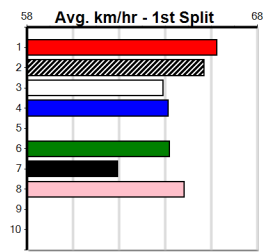

# GRV VICBRED SERIES HT2

Distance: 410m, Race Type: Grade 5 Heat, Total Prizemoney: \$2,925  
1st: \$1,950, 2nd: \$600, 3rd: \$300, 4th: \$75

Watchdog Tips:

Bet:

Form Box	Wgt	Dist	Track	Date	Time	BON	Margin	1st/2nd (Time)	PIR	Checked	Comment	WR	Split 1	S/P	Grade
----------	-----	------	-------	------	------	-----	--------	----------------	-----	---------	---------	----	---------	-----	-------