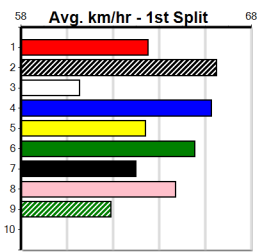

SPORTSBET SET A DEPOSIT LIMIT

Distance: 410m, Race Type: Grade 5, Total Prizemoney: $2,925
1st: $1,950, 2nd: $600, 3rd: $300, 4th: $75

Watchdog Tips:

Bet:

Form Box Wgt Dist Track Date Time BON Margin 1st/2nd (Time) PIR Checked Comment W/R Split 1 S/P Grade

CIRCLE THE SUN [5]
BK Dog Dec-21 Sire: KC AND ALL Dam: CIRCLE OF DREAMS
Owner(s): A Gurry
Winning Distances: < 300m (0) 300 - 399m (3) 400 - 499m (0) 500 - 599m (0) 600 - 699m (0) > 700m (0)
Winning Weights: 34.8(1) 34.9(1) 35.3(1)
7th (1) 35.0 410 HOR R10 13-Jul-24 24.02 23.35 10.00 LILYDALE (23.35) M/55 . . . 10.75 $20.10 6G
6th (7) 34.9 410 HOR R3 16-Jul-24 24.02 23.34 8.50L LILYDALE (23.45) M/77 . . . 10.70 $96.30 6G
7th (1) 34.6 390 BAL R10 22-Jul-24 23.38 22.36 13.00 ASTON ADVANCE (22.48) M/34 . . . 8.78 $2.60 T3-6
4th (8) 34.4 390 WBL R10 05-Aug-24 23.03 22.42 9.00L HARRY CHANA (22.42) M/43 . . . 9.00 $4.70 6G
3rd (2) 34.7 390 WBL R10 12-Aug-24 22.65 22.25 6.00L REMARLI (22.25) M/33 . . . 8.81 $5.70 6G
1st (2) 34.8 390 WBL R4 20-Aug-24 22.56 22.30 0.10L WAIRUA'S WAY (22.57) M/33 . . . 8.93 $3.80 6G
5= (4) 35.0 390 WBL R11 26-Aug-24 22.85 22.46 6.00L MORAINIE MIA (22.46) S/76 . . . 9.13 $2.80 5
8th (3) 35.1 390 WBL R12 09-Sep-24 23.38 22.33 10.00 NANDO COMMANDO (22.69) M/45 . . . V28 . 9.20 $6.80 5
Last 3 wins NOT included above
1st (4) 34.9 395 BGC R1 10-Apr-24 23.27 22.67 1.75L BLUE MARINA (23.39) 3 . 3 10.89 $4.80 M
1st (1) 35.3 395 BGC R2 24-Apr-24 23.10 22.70 2.25L FLYING CRUISE (23.27) 2 . 2 10.72 $2.90 NNP

Trainer: Andrea Gurry (Nhili)
Box History
Bx 1st 2nd 3rd 4th 5th 6th 7th 8th
1 1 . . . .
2 1 . . . .
3 . . . .
4 1 . . . .
5 . . . .
6 . . . .
7 . 1 . . . .
8 . . . .
Prize Best $8095.00
Starts 24.02(1)-13/7/24
Trk/Dts 24-3-1-3
APM 4-0-0-0 3400

XYLUS BALE (NSW)[5]
BEED Dog Dec-19 Sire: ROANOKEE Dam: DYNA PATTY
Owner(s): A Gurry
Winning Distances: < 300m (0) 300 - 399m (7) 400 - 499m (9) 500 - 599m (2) 600 - 699m (0) > 700m (0)
Winning Weights: 33.3(1) 33.6(1) 33.8(1) 33.9(2) 34.0(1) 34.1(1) 34.3(8) 34.4(1) 34.5(1) 35.1(1)
5th (1) 33.8 410 HOR R11 02-Jul-24 24.02 23.04 7.00L RAPIDFIRE LAYLA (23.55) M/44 . . . 10.62 $3.70 5
6th (4) 34.0 390 WBL R12 11-Jul-24 23.05 21.94 7.50L ALL DAMIRO (22.53) M/36 . . . 8.90 $7.10 5
4th (1) 35.0 410 HOR R11 27-Aug-24 23.66 23.09 5.50L NO MORE ISSUES (23.30) Q/22 . . . 10.59 $4.80 5
7th (6) 35.1 390 WBL R11 05-Sep-24 23.13 22.00 13.00 MYOLA THUNDER (22.24) M/78 . . . 9.02 $9.60 5
1st (1) 35.1 390 WBL R13 12-Sep-24 22.36 21.89 0.50L SINGLE FLICKER (22.39) Q/11 . . . 8.62 $6.90 5
3rd (8) 35.1 410 HOR R15 17-Sep-24 23.74 23.11 4.50L MAJOR MIKE (23.44) M/33 . . . 10.52 $4.30 5
6th (6) 34.9 410 HOR R12 24-Sep-24 23.99 22.93 6.00L PAW LOUIS (23.58) Q/11 . . . V0 . 10.38 $15.10 5
5th (8) 35.2 390 WBL R2 03-Oct-24 22.97 21.93 13.00 QUEBEC BALE (22.10) M/44 . . . 8.71 $8.00 VET
Last 3 wins NOT included above
1st (6) 34.3 390 WBL R9 21-Dec-23 22.13 22.12 0.50L ELITE JET (22.15) Q/11 . . . 8.51 $15.20 X45
1st (6) 34.3 410 HOR R6 30-Jan-24 23.20 22.92 4.50L CLASSIC MOMENT (23.51) Q/11 . . . SW . 10.25 $2.00 5H
1st (6) 34.3 410 HOR R5 06-Feb-24 23.13 23.08 0.50L GREAT VALUE (23.15) Q/22 . . . SW . 10.25 $9.30 5F