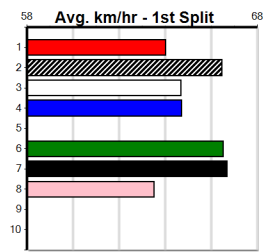

GRV VICBRED SERIES HT3

Distance: 410m, Race Type: Grade 5 Heat, Total Prizemoney: $2,925
1st: $1,950, 2nd: $600, 3rd: $300, 4th: $75

Watchdog Tips: [ ] [ ] [ ] [ ] Bet: [ ]

Form Box Wgt Dist Track Date Time BON Margin 1st/2nd (Time) PIR Checked Comment WR Split 1 S/P Grade

SUGAR BOWL ROSE [5]
BK Bitch Nov-21 Sire: FERAL FRANKY Dam: LITTLE TUBBSY
Owner(s): A Hemingway
Trainer: Aroha Hemingway (Rochester)
ENG HOR 2024-10-05
Box History table and Prize Best Starts Trk/Dts APM

TOMMY'S HITMAN [5]
BD Dog Dec-21 Sire: TOMMY SHELBY Dam: MY LUCKY MIA
Owner(s): M Pease
Trainer: William Hartigan (Horsham)
Box History table and Prize Best Starts Trk/Dts APM

BOMBARDA MAXIMA [5]
RF Dog Jan-23 Sire: BERNARDO Dam: SLINGSHOT GYPSY
Owner(s): J Ferguson
Trainer: Daniel Gibbons (Avalon)
Box History table and Prize Best Starts Trk/Dts APM

NICKLEBY ACTION [5]
BD Dog Nov-21 Sire: FERAL FRANKY Dam: NICKO DANCER
Owner(s): J Hall
Trainer: Julie Hall (Dingee)
Box History table and Prize Best Starts Trk/Dts APM

*** VACANT BOX ***
Sire: Dam:
Owner(s):
Trainer:
Box History

1

2

3

4

5