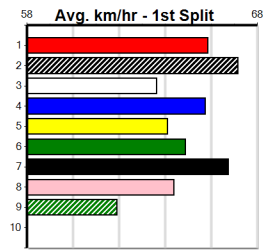

CHS GROUP

Distance: 410m, Race Type: Grade 5, Total Prizemoney: $2,925
1st: $1,950, 2nd: $600, 3rd: $300, 4th: $75

Watchdog Tips:

Bet:

Form Box Wgt Dist Track Date Time BON Margin 1st/2nd (Time) PIR Checked Comment WR Split 1 S/P Grade

PAW WALDO (NSW)[5]
RF Dog Jul-22 Sire: DYNA TRON Dam: HADEEL BALE
Owner(s): B Wheeler
Trainer: Robert Camilleri (Lara)
ENG HVL 2024-10-06
Winning Distances: < 300m (0) 300 - 399m (5) 400 - 499m (1) 500 - 599m (0) 600 - 699m (0) > 700m (0)
Winning Weights: 34.1(1) 34.3(1) 34.5(2) 34.6(2)
1st (7) 34.5 300 HVL R10 16-Aug-24 16.86 16.77 2.25L SNOWFEST (17.01) M/5 . . . . 4.04 $2.00 T3-6
1st (3) 34.3 300 HVL R2 19-Aug-24 17.12 16.86 3.5L LITTLE MISS ENVY (17.36) M/6 . . . SW 4.06 $1.20 T3-6
5th (4) 34.7 390 WBL R11 29-Aug-24 22.60 22.08 4.50L HUNTER RIOT (22.29) S/32 . . . . 8.74 $28.00 5
2nd (2) 34.4 300 HVL R12 04-Sep-24 16.70 16.39 0.025 BLUE CRISTALLE (16.70) M/4 . . . . 3.96 $8.00 5
2nd (1) 34.5 300 HVL R12 08-Sep-24 16.71 16.31 1.75L MALO MAGIC (16.60) S/4 . . . . 4.03 $6.10 5
1st (4) 34.6 300 HVL R4 15-Sep-24 17.00 16.80 0.25L JEBEDIAH (17.02) S/4 . . . . 3.98 $6.10 X45
3rd (5) 34.6 350 HVL R8 22-Sep-24 19.27 18.92 5.00L SHEEZEL (18.92) M/2 . . . . 6.49 $23.80 X45
1st (4) 34.5 400 WGL R5 27-Sep-24 22.64 22.64 2.25L EL CRIMP ADORE (22.79) M/11 . . . . 8.26 $3.40 X45
Last 3 wins NOT included above
1st (4) 34.1 390 WBL R2 13-May-24 22.57 22.34 0.25L PINEAPPLE JUICE (22.59) M/11 . . . . 8.77 $1.60 M
1st (3) 34.6 350 TRA R4 05-Jul-24 19.89 19.49 1.5L LEGITIMATE (19.99) M/11 . . . . 6.69 $4.80 X67

Box History
Bx 1st 2nd 3rd 4th 5th 6th 7th 8th
1 1 1 1 1 1 1 1
2 1 1 1 1 1 1 1
3 2 1 1 1 1 1 1
4 3 1 1 1 1 1 1
5 1 1 1 1 1 1 1
6 1 1 1 1 1 1 1
7 1 1 1 1 1 1 1
8 1 1 1 1 1 1 1
Prize Best Starts Trk/Dts APM $12635.63 FSH 16-6-4-1 0-0-0-0 10138

BLIND AMBITION (NSW)[5]
RBD Dog Sep-21 Sire: ZIPPING GARTH Dam: RANGOON
Owner(s): R Gladman
Trainer: Rohan Gladman (Ballarat)
Winning Distances: < 300m (0) 300 - 399m (3) 400 - 499m (8) 500 - 599m (1) 600 - 699m (0) > 700m (0)
Winning Weights: 33.5(1) 33.8(1) 33.9(3) 34.3(3) 34.4(1) 34.7(1) 35.3(1) 35.5(1)
7th (6) 34.1 390 BAL R11 22-May-24 22.90 21.85 10.00 SHARE MY ORBIT (22.20) M/57 . . . . 8.63 $7.00 X45
7th (3) 35.6 350 HVL R6 14-Jul-24 20.00 19.35 4.50L PEACOCK (19.70) S/8 . . . . 6.79 $8.40 5
4th (2) 35.5 350 HVL R8 21-Jul-24 19.46 19.12 3.5L SONIC DIESEL (19.22) M/5 . . . . 6.63 $4.00 X45
1st (4) 35.5 350 HVL R5 31-Jul-24 19.48 19.20 0.50L FREE FALLING (19.52) M/4 . . . SW 6.61 $3.50 5
5th (6) 35.6 350 HVL R7 04-Aug-24 19.55 18.94 2.00L MY MATE MINA (19.42) S/7 . . . V14 6.73 $21.30 X45
4th (7) 35.8 350 HVL R6 25-Aug-24 19.49 18.71 8.00L MOCK FISH (18.96) M/5 . . . . 6.67 $21.80 X45
3rd (8) 35.3 390 BAL R13 11-Sep-24 22.42 22.05 3.00L TALCOTT BALE (22.21) M/34 . . . . 8.48 $5.90 5
1st (5) 35.3 390 BAL R4 18-Sep-24 22.05 21.78 2.75L SHARAPOVA STAR (22.23) M/11 . . . . 8.44 $5.90 5
Last 3 wins NOT included above
1st (4) 34.3 450 MAT R6 08-Jan-24 25.17 25.14 0.25L FASCINATE TRUMP (25.19) 232 232 7.72 $13.00 NG
1st (8) 33.9 400 MAT R6 18-Mar-24 22.30 22.16 2.00L TARAWI FLASH (22.44) 311 311 . $2.60 5
1st (3) 33.5 450 MAT R9 08-Apr-24 25.02 25.02 3.00L ME ME CELEBRITY (25.24) 111 111 7.74 $6.00 5H