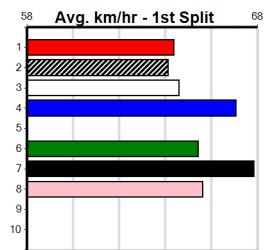

WATTS PRICE ACCOUNTANTS

Distance: 410m, Race Type: Free For All, Total Prizemoney: $3,360
1st: $2,250, 2nd: $690, 3rd: $345, 4th: $75

Watchdog Tips:

Bet:

Table with columns: Form Box, Wgt, Dist, Track, Date, Time, BON, Margin, 1st/2nd (Time), PIR, Checked, Comment, WR, Split 1, S/P, Grade

SHOW THE MAGIC [3]
BK Dog Dec-20 Sire: MEPUNGA BLAZER Dam: QUICK KISSES
Owner(s): FULLO (SYN), B Fullerton, M Fullerton
Trainer: Barry Fullerton (Red Cliffs)
Winning Distances: < 300m (0) 300 - 399m (0) 400 - 499m (8) 500 - 599m (0) 600 - 699m (0) > 700m (0)
Winning Weights: 33.6(4) 33.9(1) 34.1(1) 34.4(2)
Race results table with columns: Rank, Box, Wgt, Dist, Track, Date, Time, BON, Margin, 1st/2nd (Time), PIR, Checked, Comment, WR, Split 1, S/P, Grade

Box History table for SHOW THE MAGIC [3]
Columns: Bx, 1st, 2nd, 3rd, 4th, 5th, 6th, 7th, 8th
Includes Prize Best Starts Trk/Dts APM

MAXED OUT [4]
BK Dog Jun-20 Sire: AUSSIE INFRARED Dam: PAT'S LASS
Owner(s): J Arter
Trainer: Danielle Smith (Lara)
Winning Distances: < 300m (0) 300 - 399m (8) 400 - 499m (17) 500 - 599m (0) 600 - 699m (0) > 700m (0)
Winning Weights: 33.3(1) 33.5(2) 33.6(1) 33.7(1) 33.8(2) 33.9(1) 34.1(2) 34.4(1) 34.6(2) 34.7(1) 34.8(3) 35.0(1) 35.1(1)
Race results table with columns: Rank, Box, Wgt, Dist, Track, Date, Time, BON, Margin, 1st/2nd (Time), PIR, Checked, Comment, WR, Split 1, S/P, Grade

Box History table for MAXED OUT [4]
Columns: Bx, 1st, 2nd, 3rd, 4th, 5th, 6th, 7th, 8th
Includes Prize Best Starts Trk/Dts APM

DASH OF SALLY [4]
BK Bitch Apr-21 Sire: BERNARDO Dam: BETHANY ROSE
Owner(s): Friday Lunch (SYN), J Flood, B Howard, A Sherriff, D Thomas
Trainer: Melissa Fullerton (Red Cliffs)
ENG HOR 2024-10-05
Winning Distances: < 300m (0) 300 - 399m (1) 400 - 499m (5) 500 - 599m (0) 600 - 699m (0) > 700m (0)
Winning Weights: 28.0(1) 28.6(1) 28.7(1) 29.0(1) 29.3(1) 29.4(1)
Race results table with columns: Rank, Box, Wgt, Dist, Track, Date, Time, BON, Margin, 1st/2nd (Time), PIR, Checked, Comment, WR, Split 1, S/P, Grade

Box History table for DASH OF SALLY [4]
Columns: Bx, 1st, 2nd, 3rd, 4th, 5th, 6th, 7th, 8th
Includes Prize Best Starts Trk/Dts APM

LET'S WIN OLLIE (NSW)[3]
BK Dog May-22 Sire: WOW Dam: LET'S WIN MEISHA
Owner(s): E Burrett
Trainer: Jason Sharp (Lara)
Winning Distances: < 300m (0) 300 - 399m (4) 400 - 499m (7) 500 - 599m (0) 600 - 699m (0) > 700m (0)
Winning Weights: 31.0(3) 31.1(3) 31.2(1) 31.3(1) 31.5(1) 31.8(1) 32.2(1)
Race results table with columns: Rank, Box, Wgt, Dist, Track, Date, Time, BON, Margin, 1st/2nd (Time), PIR, Checked, Comment, WR, Split 1, S/P, Grade

Box History table for LET'S WIN OLLIE (NSW)[3]
Columns: Bx, 1st, 2nd, 3rd, 4th, 5th, 6th, 7th, 8th
Includes Prize Best Starts Trk/Dts APM

*** VACANT BOX ***
Sire: Dam:
Owner(s):
Trainer:
Winning Distances: < 300m (0) 300 - 399m (0) 400 - 499m (0) 500 - 599m (0) 600 - 699m (0) > 700m (0)
Winning Weights:
Box History