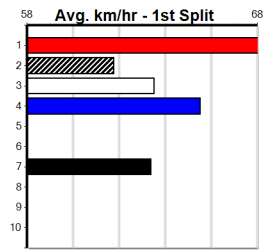

Horsham

SPORTSBET SAME RACE MULTI

1

2:24PM

(VIC time)

Distance: 410m, Race Type: Maiden, Total Prizemoney: $2,535
1st: $1,680, 2nd: $520, 3rd: $260, 4th: $75

Watchdog Tips: ☐ ☐ ☐ ☐ ☐ Bet:

Form Box Wgt Dist Track Date Time BON Margin 1st/2nd (Time) PIR Checked Comment W/R Split 1 S/P Grade

1

ZIPPING DIEGO (NSW)[M]
BK Bitch Dec-22 Sire: ASTON RUPEE Dam: ZIPPING MAGDA
Owner(s): Hallinan Hallinan (SYN), M Hallinan, F Hallinan Trainer: Robert Camilleri (Lara)
Winning Distances: < 300m (0) 300 - 399m (0) 400 - 499m (0) 500 - 599m (0) 600 - 699m (0) > 700m (0) ENG HOR 2024-10-05
Winning Weights:
2nd (1) 28.8 410 HOR R1 01-Oct-24 23.59 22.85 0.75L MAXIMUM BARB (23.54) M/11 10.40 $2.10 M

Box History

Bx	1st	2nd	3rd	4th	5th	6th	7th	8th
1	1							
2								
3								
4								
5								
6								
7								
8								

Prize Best $520.00
Starts 23.59(1)-1/10/24
Trk/Dts 1-0-1-0
APM 1-0-1-0 520

Last 3 wins NOT included above

2

FLYING TULLY (NSW)[M]
BK Bitch Feb-22 Sire: FLYING RICCIARDO Dam: NICCALI
Owner(s): V Millington Trainer: Nathan Jenner (Landsborough)
Winning Distances: < 300m (0) 300 - 399m (0) 400 - 499m (0) 500 - 599m (0) 600 - 699m (0) > 700m (0)
Winning Weights:
6th (1) 25.8 410 HOR R2 17-Aug-24 24.41 23.09 5.50L UNITY BALE (24.05) Q/44 10.69 $12.30 M
6th (1) 26.0 390 BAL R2 21-Aug-24 23.19 22.10 9.50L HIGHWAY HOOLIGAN (22.55) M/55 8.94 $25.80 M
8th (7) 26.0 410 HOR R1 27-Aug-24 24.87 23.09 19.00 DINOSAUR (23.60) M/88 11.66 $26.70 M
8th (6) 26.0 450 BAL R2 02-Sep-24 27.33 25.67 21.00 BEEN GIFTED (25.89) M/358 6.82 $47.00 M
7th (3) 26.3 390 BAL R1 11-Sep-24 23.31 22.05 11.00 RHUBARB (22.56) M/66 8.82 $108.20 M
7th (7) 26.0 410 HOR R1 15-Sep-24 24.54 23.03 11.00 SQUEEGEE'S RIDE (23.80) M/67 11.18 $83.80 M
5th (6) 25.7 410 HOR R1 21-Sep-24 24.15 23.33 11.00 SCOوبا STEVE (23.43) M/55 10.71 $42.30 M
5th (4) 25.3 410 HOR R1 01-Oct-24 24.27 22.85 11.00 MAXIMUM BARB (23.54) Q/55 11.01 $41.40 M

Box History

Bx	1st	2nd	3rd	4th	5th	6th	7th	8th
1		1				2		
2								
3							1	
4					1			
5					1			
6					1			
7							1	1
8								

Prize Best $260.00
Starts 24.01(5)-13/8/24
Trk/Dts 10-0-0-1
APM 7-0-0-1 208

Last 3 wins NOT included above

3

NOSEY PARKER [M]
BK Dog Jan-23 Sire: AUSSIE INFRARED Dam: PATRIOT TUBMAN
Owner(s): P Lee Trainer: Peter Lee (Lara)
Winning Distances: < 300m (0) 300 - 399m (0) 400 - 499m (0) 500 - 599m (0) 600 - 699m (0) > 700m (0)
Winning Weights:
6th (4) 36.6 410 HOR R2 01-Oct-24 23.89 22.85 8.00L ZIPPING MUFASA (23.36) M/87 10.83 $3.80 M

Box History

Bx	1st	2nd	3rd	4th	5th	6th	7th	8th
1								
2								
3								
4						1		
5								
6								
7								
8								

Prize Best $0.00
Starts 23.89(4)-1/10/24
Trk/Dts 1-0-0-0
APM 1-0-0-0 0

Last 3 wins NOT included above