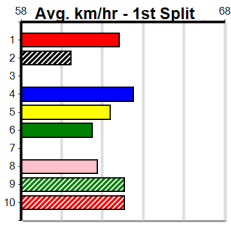

SPORTSBET GREEN TICKS

Distance: 400m, Race Type: Maiden, Total Prizemoney: $2,535
1st: $1,680, 2nd: $520, 3rd: $260, 4th: $75

1
6:38PM
(VIC time)

Watchdog Tips: **0** **0** **0** **0** **Bet:** .