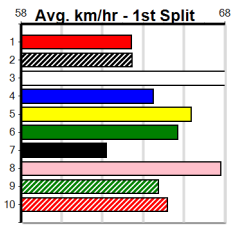

PHOTO MAN AT STUD

Distance: 400m, Race Type: Mixed 4/5, Total Prizemoney: $3,360
1st: $2,250, 2nd: $690, 3rd: $345, 4th: $75

Watchdog Tips: 0 0 0 0 Bet: .