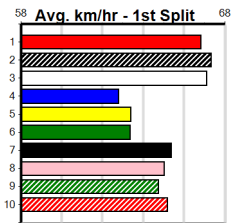

4

7:42PM

(VIC time)

OAKS SUPER BOX

Distance: 400m, Race Type: Grade 5, Total Prizemoney: $2,925
1st: $1,950, 2nd: $600, 3rd: $300, 4th: $75

Watchdog Tips: 0 0 0 0 Bet: