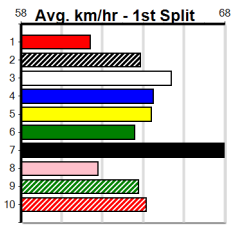

Warragul

GRV VICBRED MAIDEN SERIES FINAL

Distance: 460m, Race Type: Maiden Final, Total Prizemoney: $14,725
1st: $10,000, 2nd: $3,100, 3rd: $1,550, 4th: $75

3

7:21PM

(VIC time)

Watchdog Tips:

0 0 0 0

Bet: