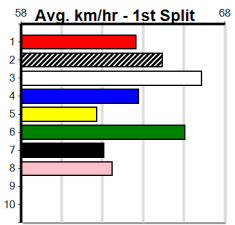

PAUA OF BUDDY AT STUD

Distance: 400m, Race Type: Mixed 6/7, Total Prizemoney: $2,925
1st: $1,950, 2nd: $600, 3rd: $300, 4th: $75

Watchdog Tips: **0** **0** **0** **0** Bet: .