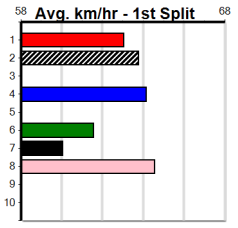

G'DAY CHEF CATERERS

Distance: 460m, Race Type: Maiden, Total Prizemoney: $2,535
1st: $1,680, 2nd: $520, 3rd: $260, 4th: $75

2

6:58PM

(VIC time)

Watchdog Tips: 0 0 0 0 **Bet:** .