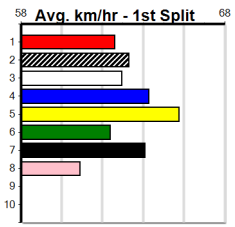

BARN BAR FUNCTION ROOM (1-4 WINS)

Distance: 460m, Race Type: Restricted Win, Total Prizemoney: $2,925
1st: $1,950, 2nd: $600, 3rd: $300, 4th: $75

5

8:06PM

(VIC time)

Watchdog Tips: **0 0 0 0** Bet: **0**