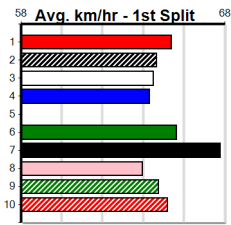

MC GRAFIX & SIGNS

Distance: 400m, Race Type: Grade 5, Total Prizemoney: $2,925
1st: $1,950, 2nd: $600, 3rd: $300, 4th: $75

11

10:18PM
(VIC time)

Watchdog Tips: 0 0 0 0 **Bet:** .