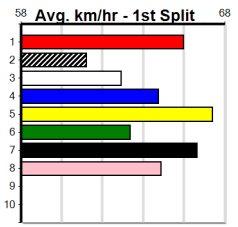

VIATEK DAMSELS DASH

Distance: 460m, Race Type: Grade 5, Total Prizemoney: $2,925
1st: $1,950, 2nd: $600, 3rd: $300, 4th: $75

Watchdog Tips:

0 0 0 0

Bet:

Form	Box	Weight	Dist	Track	Date	Time	BON	Margin	1st/2nd (Time)	PIR	Checked	Comment	W/R	Split 1	S/P	Grade

1 SUPERFLY GIRL [5]
BK B Aug-21 SHIMA SHINE NO VACANCY

Trainer: Victor Gay (Hastings)

2nd (3)	27.5	460	WGL	R5	06-Sep-24	26.31	26.04	4.00	WREAKING HAVOC (26.04)	Q/222	.	.	.	6.60	$61.30	5
6th (8)	27.3	460	WGL	R5	17-Sep-24	26.34	25.79	8.00	HIS SPECIAL (25.79)	M/576	.	SW	.	6.72	$18.40	5
6th (7)	27.6	460	WGL	R8	24-Sep-24	26.22	25.73	7.00	TATTOED (25.73)	M/666	.	.	.	6.58	$37.20	X45
7th (4)	27.5	515	SAP	R12	30-Sep-24	30.61	29.15	11.00	GRACELAND BOY (29.88)	M/4777	.	.	.	5.26		5NP

Owner(s): C Gay

Winning Boxes							
1	2	3	4	5	6	7	8
2	3					1	1
Prize Best				$12,395.00			
Starts				50-7-8-9			
Trk/Dst				19-3-2-3			
APM				$3835			

ENG HVL 2024-10-06

2 MY JUANITA [5]
BK B Feb-21 HOOKED ON SCOTCH BEAUTY TO BEHOLD

Trainer: Carolyn Jones (Rosedale)

8th (8)	34.9	510	SLE	R6	21-Jul-24	29.53	28.81	11.00	LOKAY BOOMER (28.81)	S/778	.	.	.	9.55	$35.30	X45
4th (6)	34.7	510	SLE	R5	28-Jul-24	29.54	28.91	8.00	COLLINDA AIR (29.00)	M/655	.	.	.	9.65	$38.00	5
7th (6)	34.9	435	SLE	R6	25-Sep-24	25.36	24.88	5.50	JAYVILLE ZOE (25.00)	S/767	.	SW	.	5.61	$30.40	5
5th (1)	34.7	460	WGL	R8	03-Oct-24	26.61	26.16	6.50	DUSTY OLD ROAD (26.16)		.	.	.		$9.10	T3-5

Owner(s): C Jones

Winning Boxes							
1	2	3	4	5	6	7	8
1	1		1	2			1
Prize Best				$20,230.63			
Starts				57-6-9-7			
Trk/Dst				13-3-1-3			
APM				$2324			

3 TARGET RANGE [5]
WF B Jan-22 OUT OF RANGE FURIOUS FLOSS

Trainer: Susan Abela (Clyde)

6th (2)	24.5	595	SAP	R12	02-Sep-24	35.50	34.61	8.00	PAW OCTAVIA (34.95)	M/1166	.	.	.	9.29	$18.80	RWH
8th (5)	24.5	515	SAN	R6	19-Sep-24	30.59	29.57	11.00	GAPING MARGIN (29.82)	M/7788	.	.	.	5.42	$20.30	5
3rd (7)	24.6	460	WGL	R8	26-Sep-24	26.18	25.80	5.50	LDSHY DI (25.80)	M/445	.	.	.	6.67	$18.80	T3-5
7th (4)	24.4	460	WGL	R8	01-Oct-24	26.44	25.54	9.50	PAW ZELINI (25.77)	M/666	.	.	.	6.87	$47.40	X45

Owner(s): S Abela

Winning Boxes							
1	2	3	4	5	6	7	8
1		1				2	2
Prize Best				$12,785.63			
Starts				30-6-2-6			
Trk/Dst				6-2-0-1			
APM				$5301			

4 DISHY DI [5]
BK B Feb-22 BERNARDO SILVER SALUTE

Trainer: Donald Rhodes (Heyfield)

3rd (7)	32.8	515	SAP	R12	04-Aug-24	30.01	29.55	1.5L	WILLA BALE (29.91)	M/4423	.	.	.	5.20	$11.30	5
8th (2)	33.0	350	HVL	R8	09-Aug-24	20.06	19.57	7.00	CRACKERJACK JET (19.58)	M/5	.	.	.	6.72	$2.20	T3-5
1st (8)	33.0	350	HVL	R3	15-Sep-24	19.63	19.34	2.50	NOT FORGIVEN (19.79)	M/3	.	.	.	6.56	$4.20	5
1st (1)	33.1	460	WGL	R8	26-Sep-24	25.80	25.80	4.00	CAPTURE MY SOUL (26.07)	M/111	.	.	.	6.46	$1.20	T3-5

Owner(s): D Rhodes

Winning Boxes							
1	2	3	4	5	6	7	8
1	2					1	1
Prize Best				$19,996.88			
Starts				25.80			
Trk/Dst				19-5-3-3			
APM				3-1-1-0			
APM				$8532