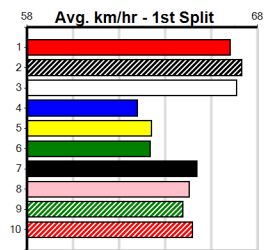

OAKS SUPER BOX

Distance: 400m, Race Type: Grade 5, Total Prizemoney: $2,925
1st: $1,950, 2nd: $600, 3rd: $300, 4th: $75

Watchdog Tips:

Bet:

Form Box Wgt Dist Track Date Time BON Margin 1st/2nd (Time) PIR Checked Comment W/R Split 1 S/P Grade

SPICY MINX [5]
BK Bitch Mar-22 Sire: BERNARDO Dam: HOOK ALONG BOOK
Owner(s): D Kerr
Trainer: Belinda Connolly (Caldermeade)
Winning Distances: < 300m (0) 300 - 399m (1) 400 - 499m (3) 500 - 599m (0) 600 - 699m (0) > 700m (0)
Box History table and Prize Best Starts table included.

TOOTSIE [5]
RF Bitch Sep-21 Sire: FERNANDO BALE Dam: AMELIA CHRISTA
Owner(s): W Dawes
Trainer: William Dawes (Moe South)
Winning Distances: < 300m (0) 300 - 399m (5) 400 - 499m (3) 500 - 599m (2) 600 - 699m (0) > 700m (0)
Box History table and Prize Best Starts table included.

MAGIC BEE [5]
F Bitch Aug-20 Sire: BERNARDO Dam: CINDEEN JATES
Owner(s): P Pollutro
Trainer: Aaron Farley (Churchill)
Winning Distances: < 300m (0) 300 - 399m (4) 400 - 499m (5) 500 - 599m (0) 600 - 699m (0) > 700m (0)
Box History table and Prize Best Starts table included.

NIKITA BALE (NSW)[5]
BK Bitch Sep-21 Sire: DYNA VILLA Dam: FRAN BALE
Owner(s): T Kennedy-harris
Trainer: Tammy Kennedy-harris (Devon M ENG WGL 2024-10-04)
Winning Distances: < 300m (0) 300 - 399m (3) 400 - 499m (5) 500 - 599m (1) 600 - 699m (0) > 700m (0)
Box History table and Prize Best Starts table included.

ORBIT BALE (NSW)[5]
BK Dog Nov-21 Sire: BARCIA BALE Dam: IVORIA BALE
Owner(s): B Wheeler
Trainer: Mark Delbridge (Balliang)
Winning Distances: < 300m (0) 300 - 399m (1) 400 - 499m (5) 500 - 599m (0) 600 - 699m (0) > 700m (0)
Box History table and Prize Best Starts table included.