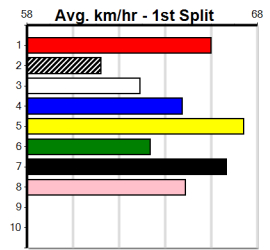

VIATEK DAMSELS DASH

Distance: 460m, Race Type: Grade 5, Total Prizemoney: $2,925
1st: $1,950, 2nd: $600, 3rd: $300, 4th: $75

Watchdog Tips:

Bet:

Form Box Wgt Dist Track Date Time BON Margin 1st/2nd (Time) PIR Checked Comment W/R Split 1 S/P Grade

SUPERFLY GIRL [5]
BK Bitch Aug-21 Sire: SHIMA SHINE Dam: NO VACANCY
Owner(s): C Gay
Trainer: Victor Gay (Hastings)
Winning Distances: < 300m (0) 300 - 399m (4) 400 - 499m (3) 500 - 599m (0) 600 - 699m (0) > 700m (0)
Winning Weights: 26.3(1) 26.8(2) 27.3(1) 27.4(2) 27.7(1)
1st (3) 27.4 350 HVL R8 30-Jul-24 19.76 19.56 0.50L WHY NOT JULES (19.79) M/5 . . . 6.69 $7.20 T3-5
6th (2) 27.3 350 HVL R8 02-Aug-24 19.73 19.11 9.00L ASTON SCORCHER (19.11) M/5 . . . 6.68 $5.10 T3-5
6th (4) 27.5 350 HVL R8 26-Aug-24 19.68 19.33 5.50L CASH NOW (19.33) M/5 . . . 6.69 $12.20 T3-5
4th (5) 27.7 460 WGL R8 29-Aug-24 26.31 26.01 4.50L WREAKING HAVOC (26.01) M/444 . . . 6.59 $17.30 T3-5
2nd (3) 27.5 460 WGL R5 06-Sep-24 26.31 26.04 4.00L WREAKING HAVOC (26.04) Q/222 . . . 6.60 $61.30 5
6th (8) 27.3 460 WGL R5 17-Sep-24 26.34 25.79 8.00L HIS SPECIAL (25.79) M/576 . . SW . 6.72 $18.40 5
6th (7) 27.6 460 WGL R8 24-Sep-24 26.22 25.73 7.00L TATTOOED (25.73) M/666 . . . 6.58 $37.20 X45
7th (4) 27.5 515 SAP R12 30-Sep-24 30.61 29.15 11.00 GRACELAND BOY (29.88) M/4777 . . . 5.26 5NP
Last 3 wins NOT included above
1st (1) 27.7 350 TRA R12 08-Jan-24 20.02 20.02 1.5L DAN DAN (20.13) M/11 . . SW . 6.64 $4.50 5
1st (1) 27.3 350 HVL R6 07-Jun-24 19.55 19.55 2.25L FIREBIRD FLYER (19.70) Q/1 . . . 6.57 $5.50 T3-5
1st (3) 27.4 350 HVL R8 01-Jul-24 19.67 19.65 1.75L FLEX FOR ME (19.78) Q/2 . . . 6.60 $16.50 T3-5
Box History
Prize Best $12395.00
Starts 26.22(7)-24/9/24
Trk/Dts 50-7-8-9
APM 19-3-2-3 3835