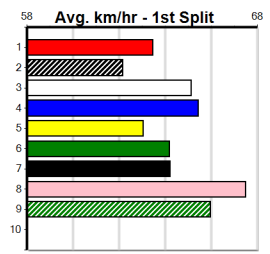

SENNACHIE AT STUD

Distance: 460m, Race Type: Mixed 4/5, Total Prizemoney: $3,360
1st: $2,250, 2nd: $690, 3rd: $345, 4th: $75

Watchdog Tips:

Bet:

Form Box Wgt Dist Track Date Time BON Margin 1st/2nd (Time) PIR Checked Comment W/R Split 1 S/P Grade

THORKILDSEN [5]
BK Dog Jan-23 Sire: ASTON RUPEE Dam: SHOES MISTRESS
Owner(s): L Smith
Trainer: Luke Smith (Drouin)
Winning Distances: < 300m (0) 300 - 399m (0) 400 - 499m (3) 500 - 599m (2) 600 - 699m (0) > 700m (0)
Winning Weights: 30.1(1) 30.3(2) 30.5(1) 30.6(1)
Box History table and Prize Best Starts Trk/Dts APM

CALIMO [4]
BK Dog Jun-21 Sire: ASTON DEE BEE Dam: MADALIA MAGGIE
Owner(s): J Connor
Trainer: John Connor (Rosedale)
Winning Distances: < 300m (0) 300 - 399m (1) 400 - 499m (6) 500 - 599m (4) 600 - 699m (0) > 700m (0)
Winning Weights: 34.9(3) 35.2(1) 35.4(1) 35.5(2) 35.6(1) 35.9(1) 36.0(2)
Box History table and Prize Best Starts Trk/Dts APM

THIS TRAIN [5]
BK Dog Aug-22 Sire: ASTON RUPEE Dam: IMMINENT REALITY
Owner(s): The Grand Prix (SYN), G Rounds, J Woodbridge
Trainer: Vicki Wisener (Devon Meadows)
Winning Distances: < 300m (0) 300 - 399m (0) 400 - 499m (1) 500 - 599m (3) 600 - 699m (0) > 700m (0)
Winning Weights: 32.9(1) 34.0(1) 34.1(1) 34.6(1)
Box History table and Prize Best Starts Trk/Dts APM

MR. KIA ORA [5]
WBK Dog Sep-21 Sire: FERNANDO BALE Dam: MILLETT
Owner(s): G Black
Trainer: Lisa Delbridge (Balliang)
Winning Distances: < 300m (0) 300 - 399m (1) 400 - 499m (5) 500 - 599m (0) 600 - 699m (0) > 700m (0)
Winning Weights: 34.2(1) 34.4(1) 34.8(1) 34.9(2) 35.2(1)
Box History table and Prize Best Starts Trk/Dts APM

BETSIE BALE (NSW)[4]
F Bitch Oct-21 Sire: FERAL FRANKY Dam: FANTA BALE
Owner(s): B Wheeler
Trainer: Mark Delbridge (Balliang)
Winning Distances: < 300m (0) 300 - 399m (1) 400 - 499m (7) 500 - 599m (1) 600 - 699m (0) > 700m (0)
Winning Weights: 29.0(2) 29.2(3) 29.5(1) 29.6(1) 29.7(2)
Box History table and Prize Best Starts Trk/Dts APM