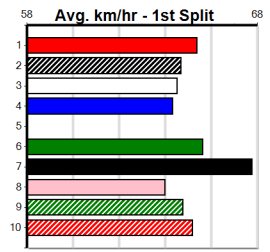

MC GRAFIX & SIGNS

Distance: 400m, Race Type: Grade 5, Total Prizemoney: $2,925
1st: $1,950, 2nd: $600, 3rd: $300, 4th: $75

Watchdog Tips:

Bet:

Form Box	Wgt	Dist	Track	Date	Time	BON	Margin	1st/2nd (Time)	PIR	Checked	Comment	WR	Split 1	S/P	Grade

SMOOTH CRIMINAL [5]

F Dog Oct-21 **Sire: CATCH THE THIEF** **Dam: VELOCITY ANIFRID** **Trainer: Dawn Johnston (Toongabbie)**

Owner(s): D Johnston
Winning Distances: < 300m (0) 300 - 399m (0) 400 - 499m (10) 500 - 599m (2) 600 - 699m (0) > 700m (0)
Winning Weights: 31.5(2) 31.7(2) 31.8(2) 32.1(2) 32.2(2) 32.3(1) 32.6(1)

5th (7)	32.6	435	SLE	R10	04-Aug-24	24.77	24.36	5.50L LIGHTNING JEWEL (24.41)	M/355	.	.	.	5.28	$3.70	X34
2nd (1)	32.2	400	WGL	R10	13-Aug-24	22.51	22.43	1.25L SUMMER KOBIE (22.43)	M/22	.	.	.	8.34	$3.40	X45
8th (5)	32.3	510	SLE	R8	18-Aug-24	30.02	28.90	16.00 DEADLY CLASS (28.90)	M/877	.	.	.	9.66	$5.50	X45
7th (1)	31.7	400	WGL	R12	27-Aug-24	23.53	22.90	7.00L JEBEDIAH (23.06)	S/86	.	.	.	8.71	$1.40	5
4th (3)	31.7	515	SAN	R12	05-Sep-24	29.98	29.33	3.5L SODA APACHE (29.74)	M/1111	.	.	.	5.12	$4.40	5
8th (6)	31.7	515	SAN	R3	12-Sep-24	30.54	29.20	20.00 BLUE KERMARO (29.20)	M/6888	.	SW	.	5.21	$17.90	5
4th (3)	31.7	400	WGL	R10	24-Sep-24	22.89	22.39	3.5L ASTON FANTASTIC (22.65)	M/44	.	.	.	8.51	$18.90	X45
3rd (6)	31.9	400	WGL	R5	27-Sep-24	22.85	22.64	3.25L PAW WALDO (22.64)	S/44	.	.	.	8.45	$2.80	X45

Last 3 wins NOT included above

1st (5)	32.2	510	SLE	R6	18-Feb-24	28.90	28.90	1.25L DAINTREE DAZZLER (28.98)	M/111	.	.	.	9.00	$3.40	5
1st (2)	31.8	515	SAP	R8	17-Mar-24	29.41	29.41	1.25L BAGMAN (29.49)	Q/1111	.	.	.	5.09	$2.30	X45
1st (1)	32.6	435	SLE	R8	28-Jul-24	24.46	24.46	0.75L XATU BALE (24.51)	M/111	.	.	.	5.21	$3.10	X34

Box History

Bx	1st	2nd	3rd	4th	5th	6th	7th	8th
1	1	1	1	1	1	1	1	1
2	3	2	1	1	1	1	1	1
3	1	1	1	3	2	1	1	1
4	1	1	1	1	1	1	1	1
5	2	2	1	1	1	1	1	1
6	1	2	1	1	1	1	1	1
7	1	1	1	3	1	1	1	1
8	4	1	1	1	1	1	1	1

Prize Best Starts Trk/Dts APM: $34955.00, 22.50(8)-14/11/23, 49-12-7-6, 20-4-4-3, 8599