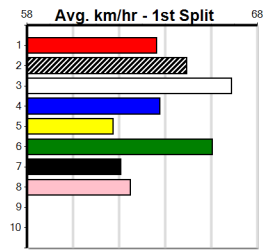

PAUA OF BUDDY AT STUD

Distance: 400m, Race Type: Mixed 6/7, Total Prizemoney: $2,925
1st: $1,950, 2nd: $600, 3rd: $300, 4th: $75

Watchdog Tips: [ ] [ ] [ ] [ ] Bet: [ ]

Table with columns: Form Box, Wgt, Dist, Track, Date, Time, BON, Margin, 1st/2nd (Time), PIR, Checked, Comment, W/R, Split 1, S/P, Grade

PAW OLLIE (NSW)[7]
BK Dog Jan-23 Sire: BERNARDO Dam: DYNA GARNER
Owner(s): B Wheeler
Trainer: Mark Delbridge (Balliang)
Winning Distances: < 300m (0) 300 - 399m (0) 400 - 499m (1) 500 - 599m (0) 600 - 699m (0) > 700m (0)
Winning Weights: 33.4(1)
Race results table with columns: Rank, Wgt, Dog, Track, Date, Time, Sire, Dam, Margin, PIR, Comment, W/R, Split 1, S/P, Grade

Box History
Table with columns: Bx, 1st, 2nd, 3rd, 4th, 5th, 6th, 7th, 8th
Prize Best: $2200.00
Starts: 5-1-1-0-0
Trk/Dts: 0-0-0-0
APM: 2096

KILMANY WARRIOR [7]
BD Dog Dec-22 Sire: CATCH THE THIEF Dam: POPOWSKI
Owner(s): L Cardillo
Trainer: Bradley Stockdale (Churchill)
Winning Distances: < 300m (0) 300 - 399m (0) 400 - 499m (1) 500 - 599m (0) 600 - 699m (0) > 700m (0)
Winning Weights: 28.7(1)
Race results table with columns: Rank, Wgt, Dog, Track, Date, Time, Sire, Dam, Margin, PIR, Comment, W/R, Split 1, S/P, Grade

Box History
Table with columns: Bx, 1st, 2nd, 3rd, 4th, 5th, 6th, 7th, 8th
Prize Best: $1915.00
Starts: 22.93(4)-30/8/24
Trk/Dts: 6-1-2-0
APM: 1796

ARKA RAIN [7]
BK Bitch Sep-22 Sire: ZAMBORA BROCKIE Dam: GOOD GIRL SANDY
Owner(s): B Sykes
Trainer: Bryan Sykes (Upper Beaconsfield)
Winning Distances: < 300m (0) 300 - 399m (0) 400 - 499m (1) 500 - 599m (0) 600 - 699m (0) > 700m (0)
Winning Weights: 28.1(1)
Race results table with columns: Rank, Wgt, Dog, Track, Date, Time, Sire, Dam, Margin, PIR, Comment, W/R, Split 1, S/P, Grade

Box History
Table with columns: Bx, 1st, 2nd, 3rd, 4th, 5th, 6th, 7th, 8th
Prize Best: $2350.00
Starts: 22.94(6)-10/9/24
Trk/Dts: 5-1-1-0-0
APM: 2335

PAW KATTIA (NSW)[7]
BD Bitch Nov-22 Sire: FERAL FRANKY Dam: DYNA WINTER
Owner(s): B Wheeler
Trainer: Mark Delbridge (Balliang)
Winning Distances: < 300m (0) 300 - 399m (0) 400 - 499m (1) 500 - 599m (0) 600 - 699m (0) > 700m (0)
Winning Weights: 25.4(1)
Race results table with columns: Rank, Wgt, Dog, Track, Date, Time, Sire, Dam, Margin, PIR, Comment, W/R, Split 1, S/P, Grade

Box History
Table with columns: Bx, 1st, 2nd, 3rd, 4th, 5th, 6th, 7th, 8th
Prize Best: $3135.00
Starts: 22.84(3)-1/10/24
Trk/Dts: 10-1-0-5
APM: 2919

SOLAR SPECTRUM [6]
F Dog Dec-22 Sire: AUSSIE INFRARED Dam: IT'S A FRENZY
Owner(s): G Black
Trainer: Lisa Delbridge (Balliang)
Winning Distances: < 300m (0) 300 - 399m (1) 400 - 499m (1) 500 - 599m (0) 600 - 699m (0) > 700m (0)
Winning Weights: 33.4(1) 33.8(1)
Race results table with columns: Rank, Wgt, Dog, Track, Date, Time, Sire, Dam, Margin, PIR, Comment, W/R, Split 1, S/P, Grade

Box History
Table with columns: Bx, 1st, 2nd, 3rd, 4th, 5th, 6th, 7th, 8th
Prize Best: $5610.00
Starts: 22.77(1)-24/9/24
Trk/Dts: 11-2-3-1
APM: 4676

1

2

3

4

5