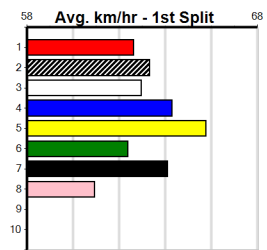

BARN BAR FUNCTION ROOM (1-4 WINS)

Distance: 460m, Race Type: Restricted Win, Total Prizemoney: $2,925
1st: $1,950, 2nd: $600, 3rd: $300, 4th: $75

Watchdog Tips:

Bet:

Form Box	Wgt	Dist	Track	Date	Time	BON	Margin	1st/2nd (Time)	PIR	Checked	Comment	WR	Split 1	S/P	Grade

FOLLOW THE SUN [6]

BK Dog Feb-22 Sire: BERNARDO Dam: JUNIPER PEARL
Owner(s): B Mackie
Trainer: Brett Mackie (Tooradin)
ENG WGL 2024-10-04

Winning Distances: < 300m (0) 300 - 399m (0) 400 - 499m (2) 500 - 599m (0) 600 - 699m (0) > 700m (0)
Winning Weights: 35.0(2)

3rd (8)	34.8	400	WGL	R4	20-Aug-24	23.01	22.29	4.25L EMPTY YOUR MIND (22.71)	S/55				8.58	$6.20	6G
4th (6)	34.8	435	SLE	R3	25-Aug-24	25.36	24.66	9.00L THORKILDSEN (24.77)	M/755				5.49	$13.50	6G
2nd (3)	35.0	410	HOR	R3	03-Sep-24	23.56	23.05	0.50L DEADLY DAVE (23.53)	M/44				10.80	$9.10	X67
5th (5)	35.3	400	WGL	R9	06-Sep-24	23.67	22.54	9.50L HIGH FINANCE (23.02)	S/65				8.79	$5.60	6G
3rd (8)	35.1	460	WGL	R5	10-Sep-24	26.35	26.03	1.00L ONCE MORE (26.28)	S/655				6.73	$10.80	RW
2nd (6)	35.4	400	WGL	R10	17-Sep-24	22.87	22.38	1.75L MY NAME'S EDEN (22.76)	M/32				8.62	$6.80	X67
2nd (6)	35.5	460	WGL	R9	20-Sep-24	26.30	25.89	0.50L HEY PRESTO (26.27)	M/666				6.70	$14.60	X67
6th (8)	35.7	525	MEA	R2	28-Sep-24	30.75	29.60	8.50L SAMMY SUNG (30.17)	S/6666				5.33	$13.00	6G

Last 3 wins NOT included above

1st (1)	35.0	410	HOR	R1	16-Jul-24	23.60	23.34	6.50L PAW QUAIL (24.05)	Q/11				10.40	$1.70	M
1st (7)	35.0	400	GEL	R9	27-Jul-24	22.86	22.66	1.5L PAW USAMI (22.96)	S/32				8.59	$13.20	X67

Box History: [Table with columns Bx, 1st, 2nd, 3rd, 4th, 5th, 6th, 7th, 8th]

Prize Best Starts Trk/Dts APM: $7300.00, 26.28(5)-2/8/24, 17-2-5-2, 4-0-1-1, 5175

VIVA LA VIDA [6]

BE Bitch Feb-22 Sire: BERNARDO Dam: JUNIPER PEARL
Owner(s): A Lie
Trainer: Brett Mackie (Tooradin)

Winning Distances: < 300m (0) 300 - 399m (0) 400 - 499m (2) 500 - 599m (0) 600 - 699m (0) > 700m (0)
Winning Weights: 28.8(1) 28.9(1)

1st (3)	28.9	410	HOR	R1	21-Jul-24	23.63	23.19	3.00L RELEASED (23.84)	Q/42				10.74	$4.00	M
5th (3)	28.6	460	GEL	R3	27-Jul-24	26.52	25.68	9.00L MAHOGANY (25.91)	M/354		SW		6.82	$7.20	X67
2nd (5)	28.8	460	WGL	R10	02-Aug-24	26.33	25.82	1.5L SUPERIOR MONIQUE (26.23)	S/744				6.74	$5.00	RW
2nd (3)	28.3	400	WGL	R7	06-Aug-24	23.01	22.37	0.25L LILY LALA (22.99)	S/22				8.59	$3.50	7
5th (8)	28.9	400	WGL	R3	13-Aug-24	23.34	22.43	11.00 MYSTERY TERMS (22.64)	Q/77				8.77	$6.00	7
1st (1)	28.8	460	WGL	R5	20-Aug-24	26.26	25.56	0.50L MAYAN CHIEF (26.28)	Q/221				6.61	$1.20	X67
6th (1)	29.4	460	WGL	R2	30-Aug-24	26.45	25.80	8.00L MYSTERY TERMS (25.92)	M/566				6.64	$5.60	RW
4th (2)	29.3	485	HOR	R7	03-Sep-24	27.90	27.28	6.50L KURRACA KID (27.45)	S/566				6.96	$2.80	X67

Last 3 wins NOT included above

Box History: [Table with columns Bx, 1st, 2nd, 3rd, 4th, 5th, 6th, 7th, 8th]

Prize Best Starts Trk/Dts APM: $5790.63, 26.26(1)-20/8/24, 9-2-3-0, 3-1-1-0, 4073