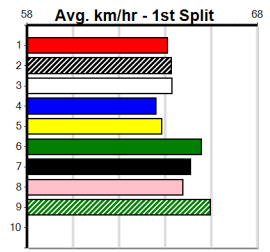

SHIMA SHINE AT STUD

Distance: 460m, Race Type: Grade 5, Total Prizemoney: $2,925
1st: $1,950, 2nd: $600, 3rd: $300, 4th: $75

Watchdog Tips:

Bet:

Form Box Wgt Dist Track Date Time BON Margin 1st/2nd (Time) PIR Checked Comment WR Split 1 S/P Grade

PLAY THE VICTIM [5]
BK Dog May-21 Sire: HARD STYLE RICO Dam: DYNA QUOTA
Owner(s): TWO BRANDO'S (SYN), S Brandon, D Brandon, D Atkin
Trainer: Debra Brandon (Cranbourne East)
Winning Distances: < 300m (0) 300 - 399m (3) 400 - 499m (7) 500 - 599m (1) 600 - 699m (0) > 700m (0)
Winning Weights: 34.7(1) 34.9(2) 35.0(2) 35.1(1) 35.2(1) 35.3(1) 35.9(2) 36.2(1)
Box History table and Prize Best Starts Trk/Dts APM

BLUE CABANG [5]
BE Dog Feb-21 Sire: BERNARDO Dam: STARS AND LIGHTS
Owner(s): G Berry
Trainer: Rodney Clark (Echuca Village)
Winning Distances: < 300m (0) 300 - 399m (0) 400 - 499m (6) 500 - 599m (1) 600 - 699m (0) > 700m (0)
Winning Weights: 34.5(1) 34.9(2) 35.0(1) 35.5(2) 36.7(1)
Box History table and Prize Best Starts Trk/Dts APM

POT OF GOLD [5]
BK Bitch Dec-21 Sire: BERNARDO Dam: BLACK OPIUM
Owner(s): SEE THE DREAM (SYN), S Buccilli, B Buccilli
Trainer: Lyn Smith (Nambrok)
Winning Distances: < 300m (0) 300 - 399m (0) 400 - 499m (3) 500 - 599m (1) 600 - 699m (0) > 700m (0)
Winning Weights: 28.7(1) 28.9(1) 29.1(1) 29.9(1)
Box History table and Prize Best Starts Trk/Dts APM

MIRA BALE (NSW)[5]
WBD Bitch Mar-22 Sire: FERNANDO BALE Dam: ALERA BALE
Owner(s): L Harris
Trainer: Tammy Kennedy-harris (Devon M ENG HOR 2024-10-05)
Winning Distances: < 300m (0) 300 - 399m (0) 400 - 499m (5) 500 - 599m (1) 600 - 699m (0) > 700m (0)
Winning Weights: 26.2(1) 26.5(1) 26.6(1) 28.1(1) 28.2(1) 28.4(1)
Box History table and Prize Best Starts Trk/Dts APM

ARCANA [5]
RF Dog Mar-21 Sire: FERNANDO BALE Dam: LADY CEECEE
Owner(s): J Leek
Trainer: Jodie Leek (Warrandyte) ENG SLE 2024-10-06
Winning Distances: < 300m (0) 300 - 399m (0) 400 - 499m (3) 500 - 599m (2) 600 - 699m (0) > 700m (0)
Winning Weights: 28.9(1) 29.1(1) 29.6(2) 30.2(1)
Box History table and Prize Best Starts Trk/Dts APM

1

2

3

4

5