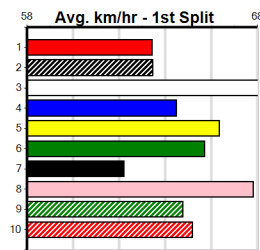

PHOTO MAN AT STUD

Distance: 400m, Race Type: Mixed 4/5, Total Prizemoney: $3,360
1st: $2,250, 2nd: $690, 3rd: $345, 4th: $75

Watchdog Tips:

Bet:

Form	Box	Wgt	Dist	Track	Date	Time	BON	Margin	1st/2nd (Time)	PIR	Checked	Comment	WR	Split 1	S/P	Grade

1 EL CRIMP ADORE [4]

WF Dog May-21 Sire: FERNANDO BALE Dam: CRIMSON VIXEN
Owner(s): G Ponton Trainer: Dawn Johnston (Toongabbie)
Winning Distances: < 300m (0) 300 - 399m (0) 400 - 499m (7) 500 - 599m (1) 600 - 699m (0) > 700m (0)
Winning Weights: 31.5(1) 31.9(1) 32.0(2) 32.3(1) 32.7(2) 33.3(1)

5th (4)	32.9	435	SLE	R7	28-Jul-24	25.55	24.46	9.00L	RAPID HEART (24.95)	M/788				5.48	$18.50	5
5th (2)	32.9	435	SLE	R11	04-Aug-24	24.97	24.36	6.00L	PETZEL BALE (24.55)	Q/155				5.22	$19.90	5
2nd (2)	32.9	460	WGL	R6	08-Aug-24	26.30	26.06	0.75L	ASTON ANGELO (26.25)	S/763				6.77	$3.00	T3-5
7th (8)	32.8	460	WGL	R7	16-Aug-24	26.44	25.63	8.00L	MARCO ROSE (25.88)	M/677			W	6.68	$6.30	5
4th (6)	32.6	435	SLE	R10	04-Sep-24	24.92	24.62	3.25L	AUSSIE CAN FLY (24.70)	M/376				5.30	$4.70	T3-5
1st (3)	32.7	435	SLE	R11	11-Sep-24	24.22	24.22	11.00	BE RUGGED (24.93)	M/111			SW	5.18	$1.50	5
2nd (1)	32.8	400	WGL	R11	20-Sep-24	22.88	22.68	3.00L	FUNNY OLD FELLOW (22.68)	M/32				8.46	$5.70	X45
2nd (2)	32.6	400	WGL	R5	27-Sep-24	22.79	22.64	2.25L	PAW WALDO (22.64)	M/55				8.56	$3.20	X45

Last 3 wins NOT included above

1st (3)	32.3	400	WGL	R10	20-Jun-23	22.81	22.52	0.10L	OHANA SITDOWN (22.82)	S/44			SW	8.57	$3.50	5
1st (7)	33.3	460	WGL	R8	01-Feb-24	26.02	26.02	1.25L	PRETTY CAPRI (26.09)	Q/111				6.49	$2.10	T3-5
1st (7)	32.7	510	SLE	R8	12-May-24	28.82	28.82	0.25L	NAVARINO (28.83)	M/111				9.05	$14.60	X45

Box History

Box	1st	2nd	3rd	4th	5th	6th	7th	8th
1		2	3					
2		2	3		5			
3	2	1	2		1	1		
4	1	1	3		3	2	1	1
5	2	1		3				2
6	1				1	1		
7	2	3	2	1				
8		3	6		1	1	3	

Prize Best Starts Trk/Dts APM
$33738.57
22.61(3)-13/6/23
72-8-13-20
7-2-4-0
7496